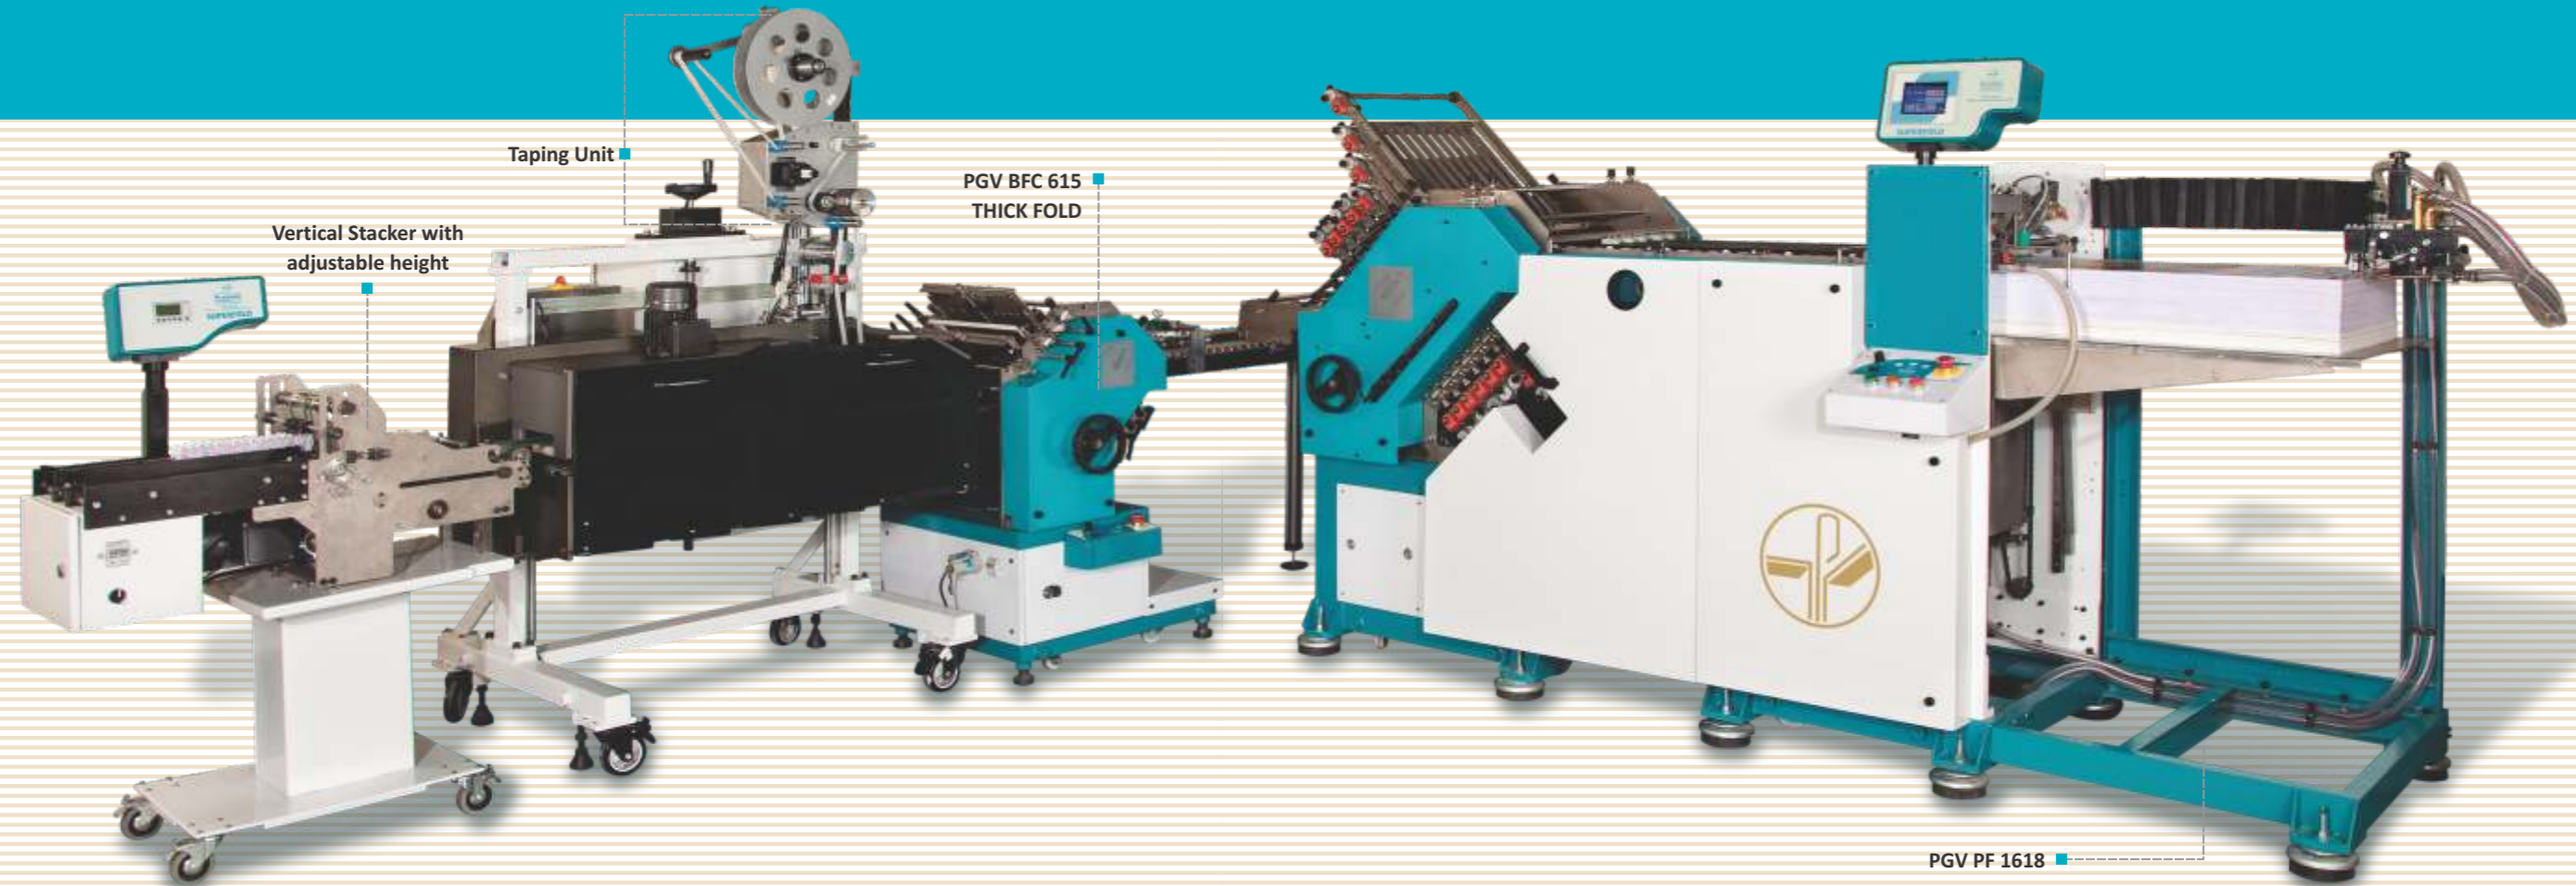

SUPERFOLD

Outsert Systems

Pratham
TECHNOLOGIES PVT. LTD.
World Class From India

Outsert Systems

SUPERFOLD

High speed flat pile vacuum feeder with back separator

Electronic Double Sheet Detector

A rotary scoring (creasing) attachment at the delivery end

Gap setting adjustment by calipers

Rightly located display panel indicates information about batch counts and productivity of an ongoing job

Silent belt drive

Plain stacker for Horizontal Delivery

Transfer unit with Ejector

TAPING UNIT

Product Width	35 mm to 200 mm
Product Length	30 mm to 60 mm
Product Thickness	1.5 mm to 8 mm
Product performance	8000 / hr
Power	220V, 1ph, 50hz, 2 KW
Air	Approx 6 bar

With Maintenance free AC Drive

VARIABLE STACKER WITH ADJUSTABLE HEIGHT

Max format	254 X 125 mm
Min format	35 X 25 mm
Min panel folding	33 X 33mm
Max fold thickness	5mm
Power	220V, 1ph, 50hz, 0.5 KW