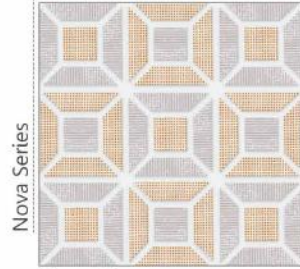

Renzo L.Green

Nova Series