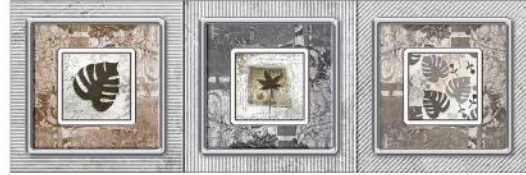

250x
750mm

MATT
Series

DIGITAL WALL TILES

WALL TILES

3D EFFECTS

HIGH DEFINITION

GLOSSY FINISH

MATT FINISH

13017 HL