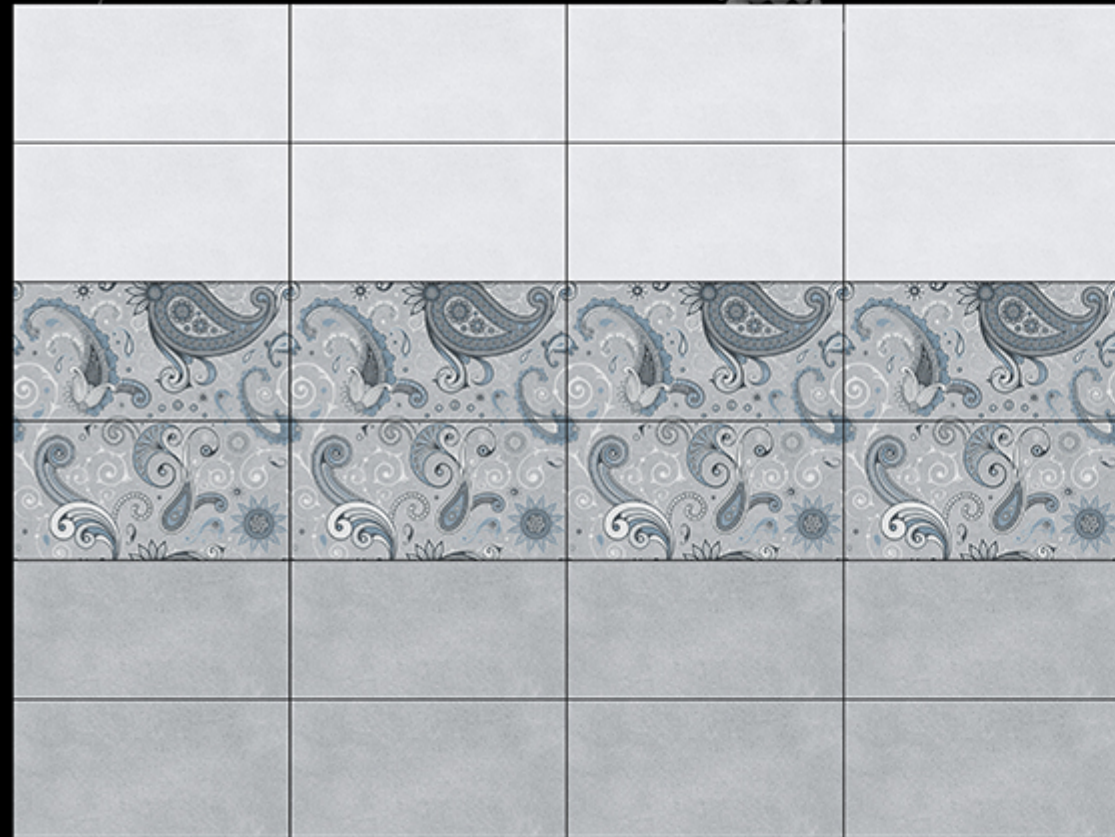

WALL TILES 300 x 600MM

WATERPROOF

LIGHT

DECORE-1

DARK

MARMARA STEP

Glossy Series

WALL TILES 300 x 600MM

WATERPROOF

LIGHT

DECORE-1

DECORE-2

DARK

MICANAS BLUE

Glossy Series

WALL TILES 300 x 600MM