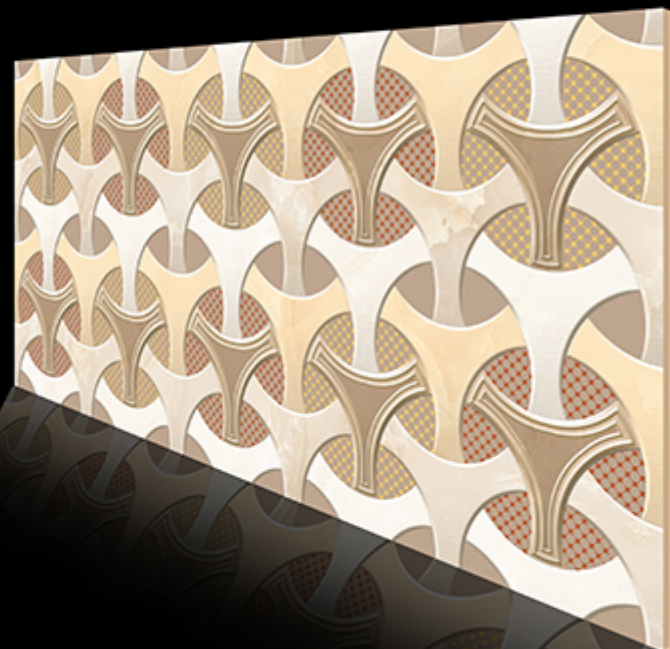

Glossy Series

WALL TILES 300 x 600MM

WATERPROOF

LIGHT

DECORE-1

DARK

OLYMPIPIL ONYX