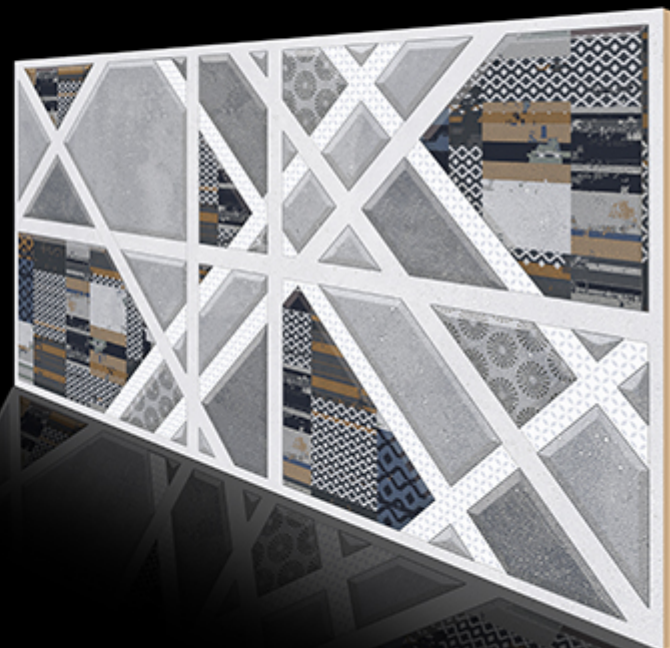

Glossy Series

WALL TILES 300 x 600MM

WATERPROOF

LIGHT

DECORE-1

DARK

PORUS GRAY