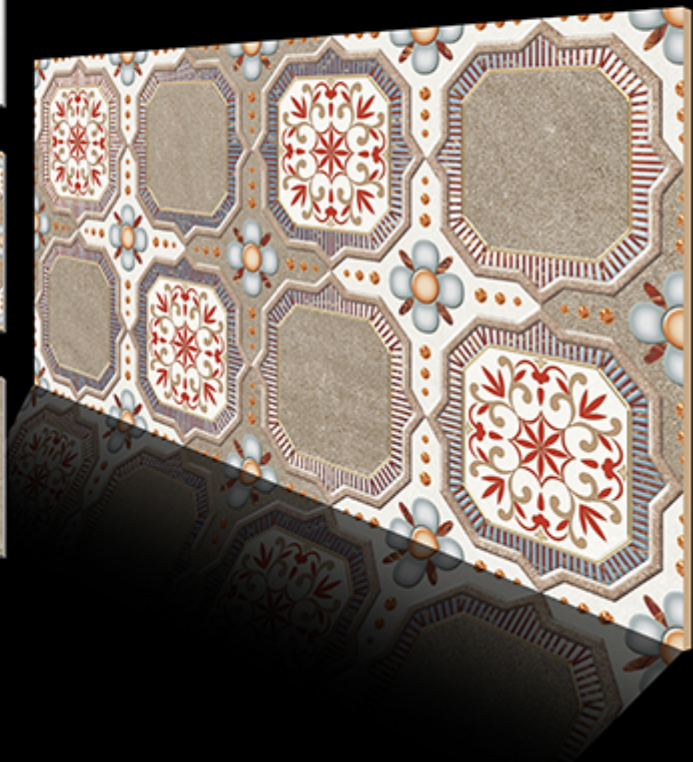

WATERPROOF

LIGHT

DECORE-1

DARK

VENTATA

Glossy Series

WALL TILES 300 x 600MM

WATERPROOF