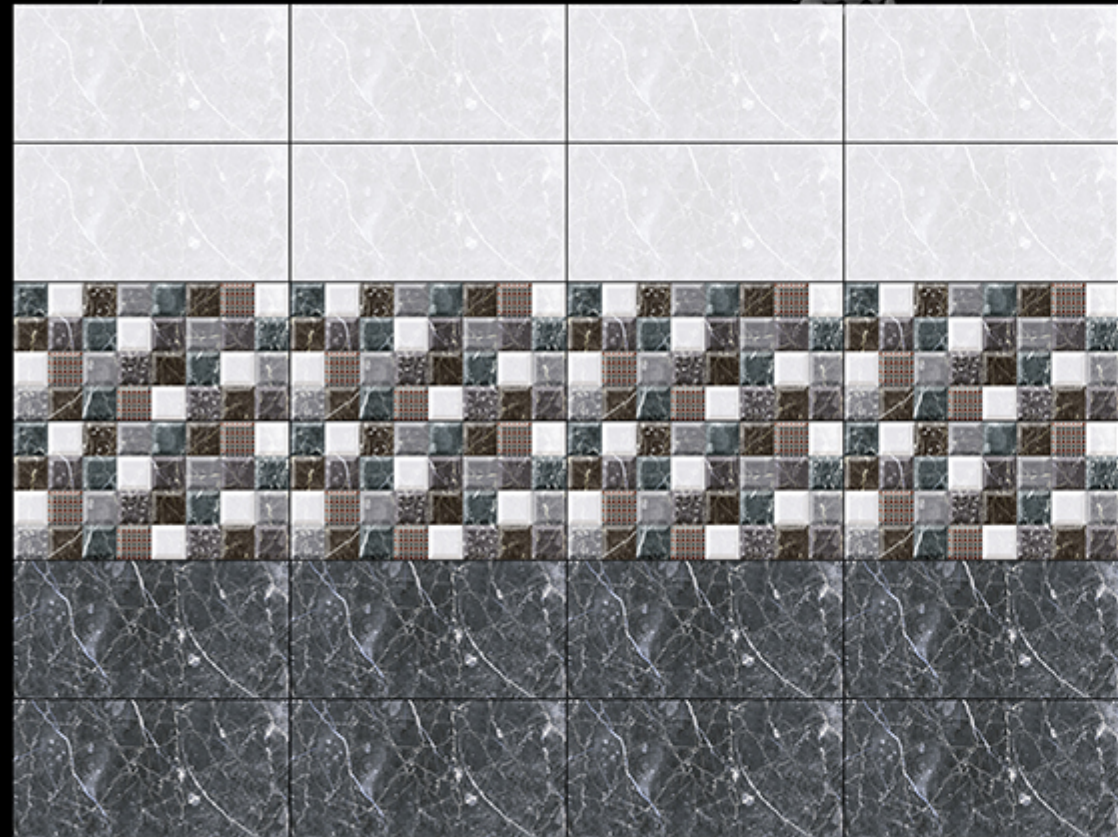

DARK

NANTES

Glossy Series

WALL TILES 300 x 600MM

WATERPROOF

LIGHT

DECORE-2

DARK

NEVADA

Glossy Series

WALL TILES 300 x 600MM

WATERPROOF

LIGHT

DECORE-1

DARK

NEVADA