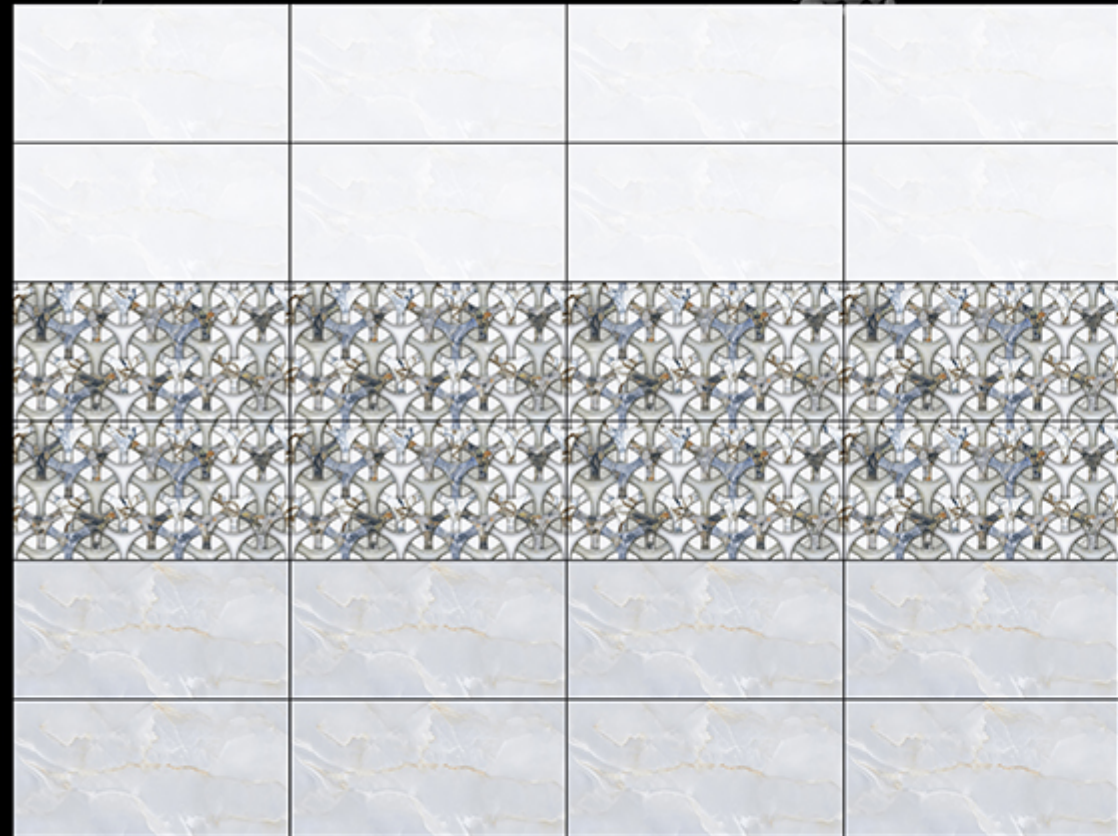

Glossy Series

WALL TILES 300 x 600MM

WATERPROOF