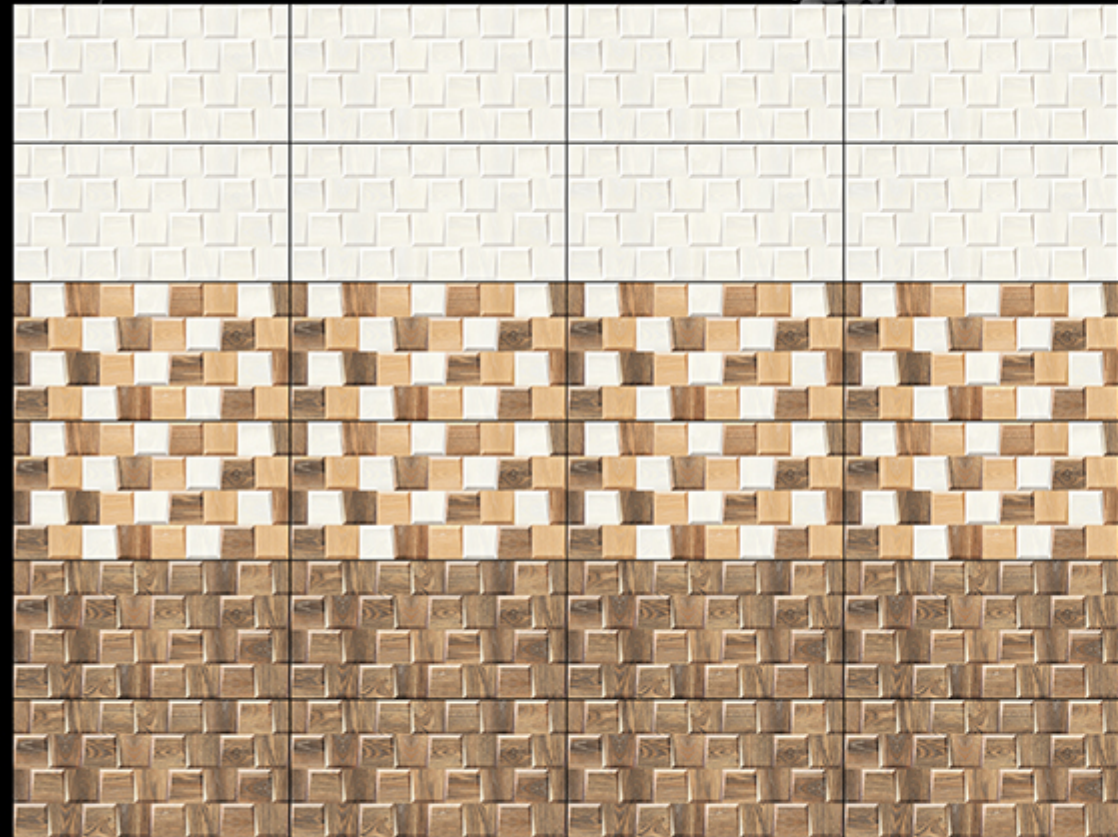

Glossy Series

WALL TILES 300 x 600MM

WATERPROOF