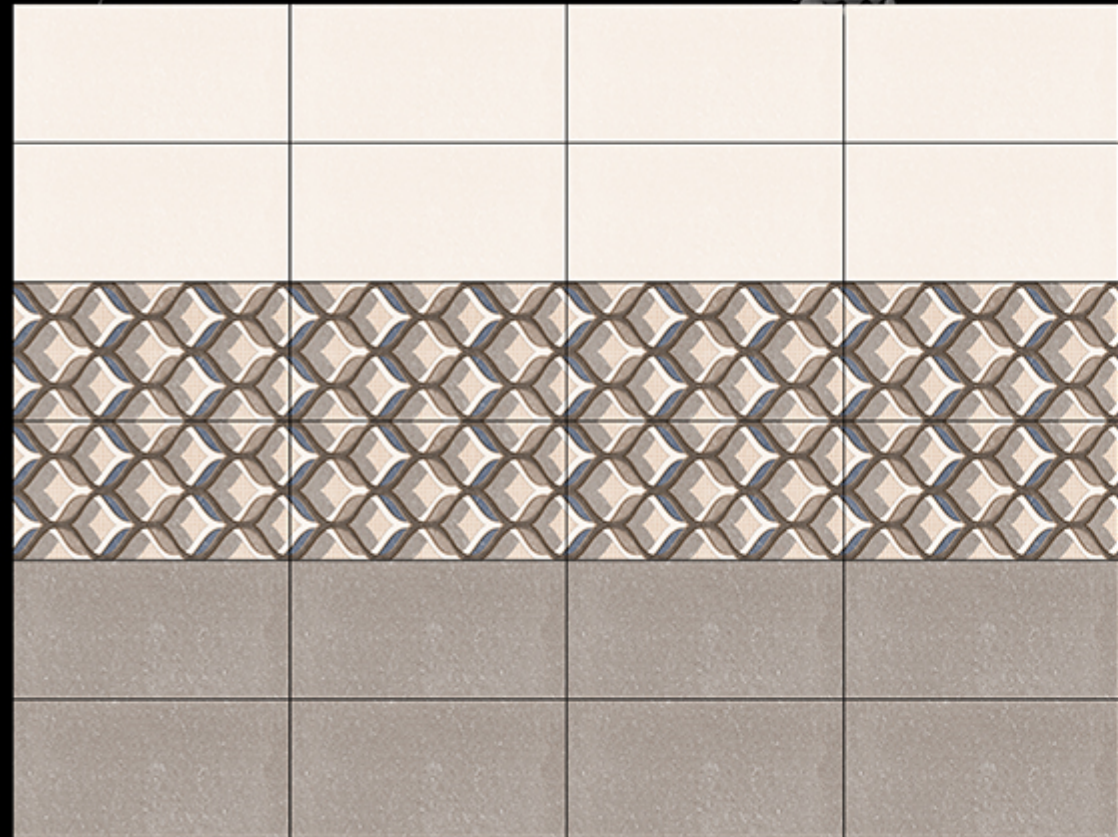

Glossy Series

WALL TILES 300 x 600MM

WATERPROOF