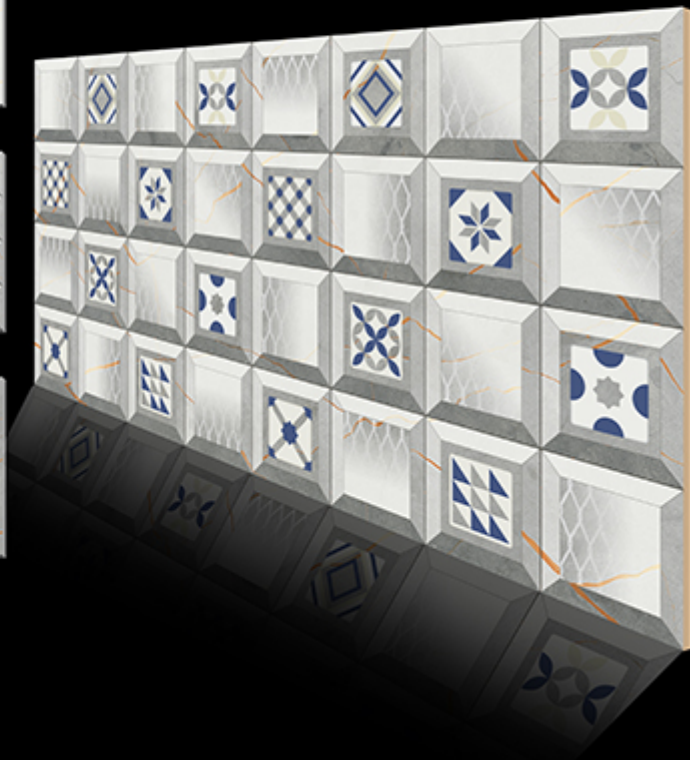

WALL TILES 300 x 600MM

WATERPROOF

LIGHT

DECORE-1

DARK

SAVANA GRAY

Glossy Series

WALL TILES 300 x 600MM