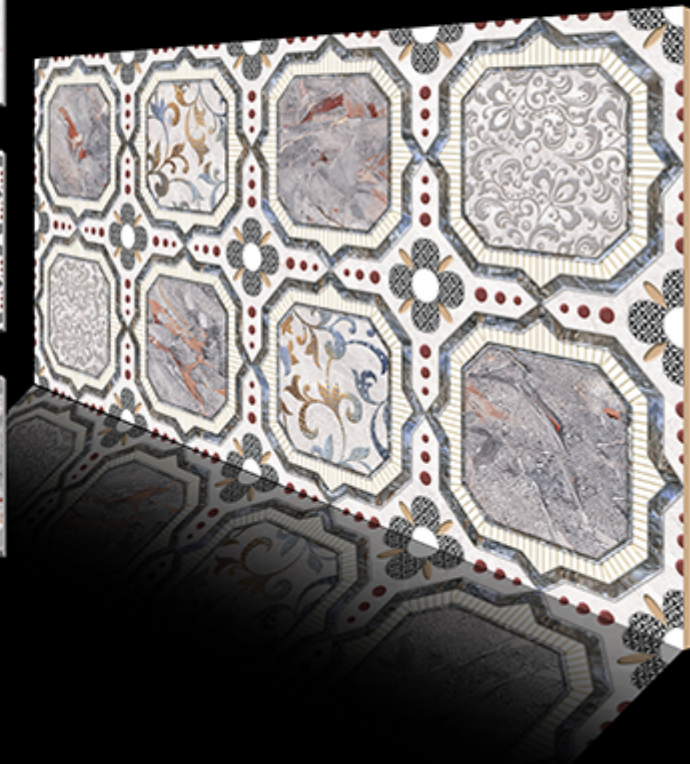

Glossy Series

WALL TILES 300 x 600MM

WATERPROOF

LIGHT

DECORE-1

DARK

PRESTIGE GRAY

Glossy Series