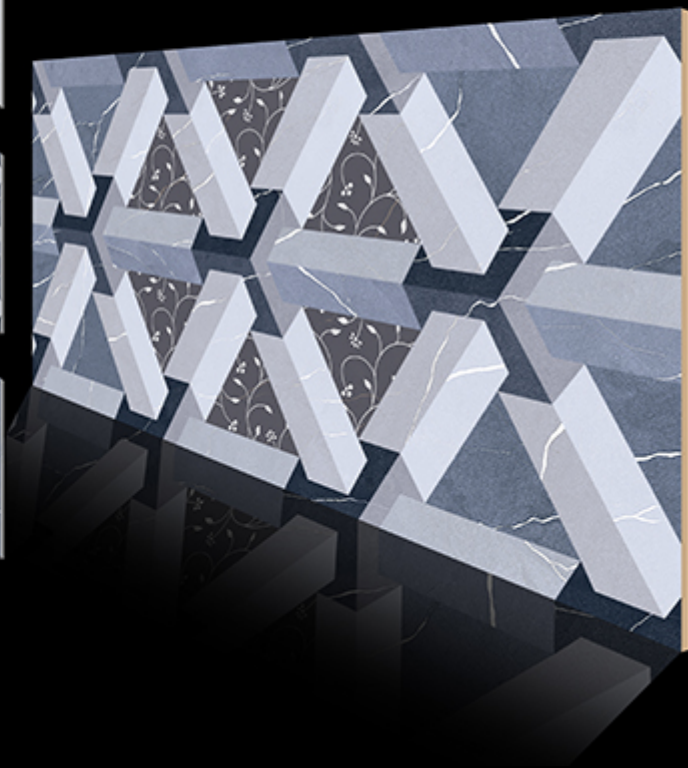

WATERPROOF

LIGHT

DECORE-1

DARK

MIDAS

Glossy Series

WALL TILES 300 x 600MM

WATERPROOF