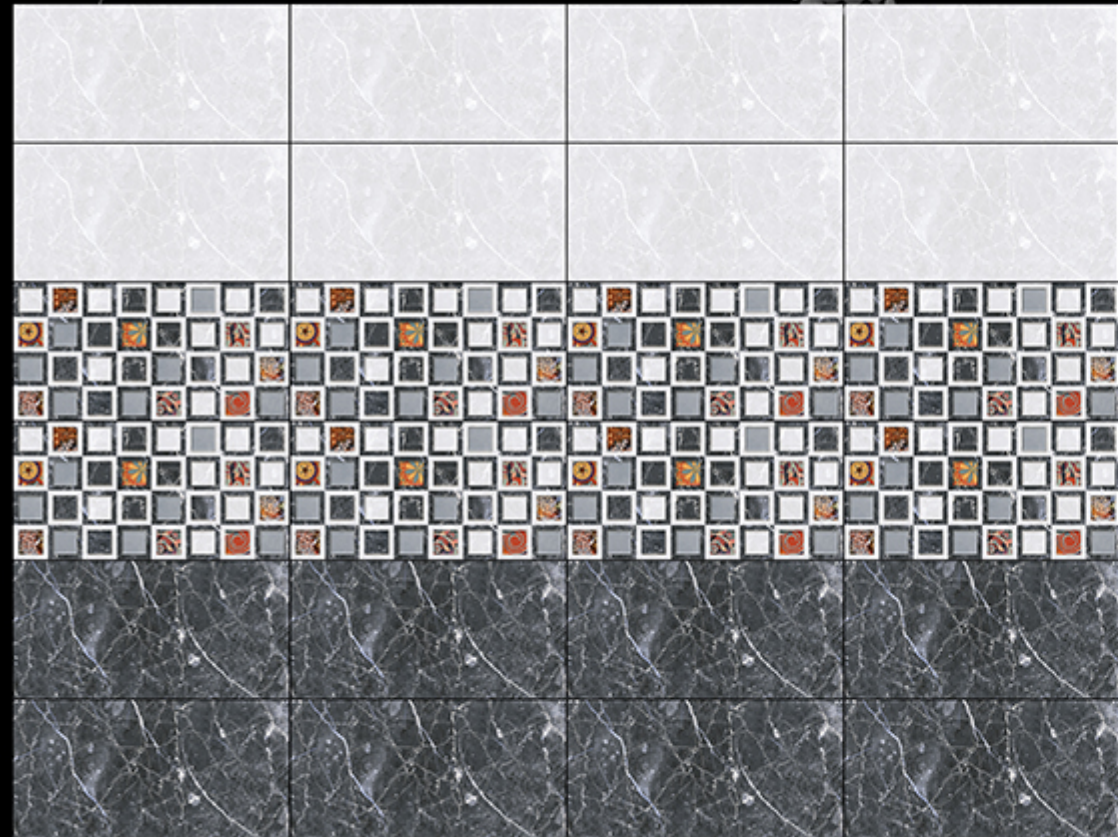

DARK

NANTES

Glossy Series

WALL TILES 300 x 600MM

WATERPROOF

LIGHT

DECORE-2

DARK

NEVADA

Glossy Series

WALL TILES 300 x 600MM

WATERPROOF

LIGHT

DECORE-1

DARK

NEVADA