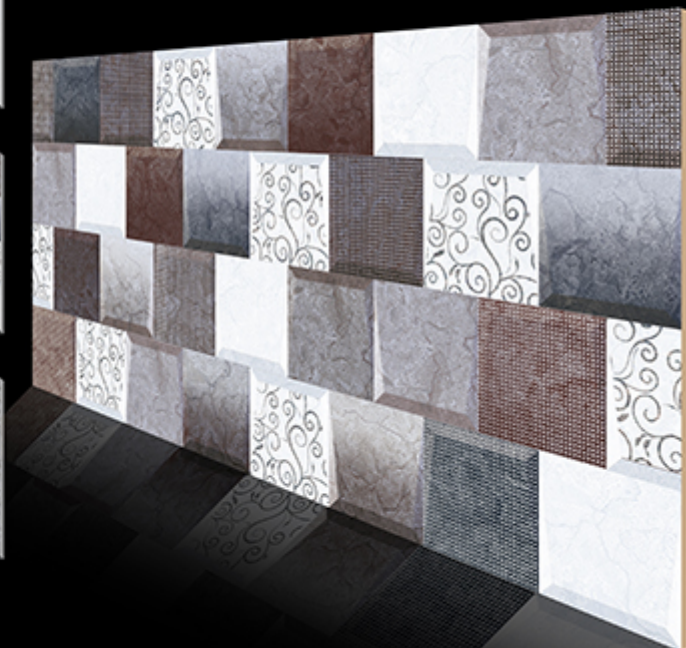

Glossy Series

WALL TILES 300 x 600MM

WATERPROOF

LIGHT

DECORE-1

DARK

LONZA

Glossy Series