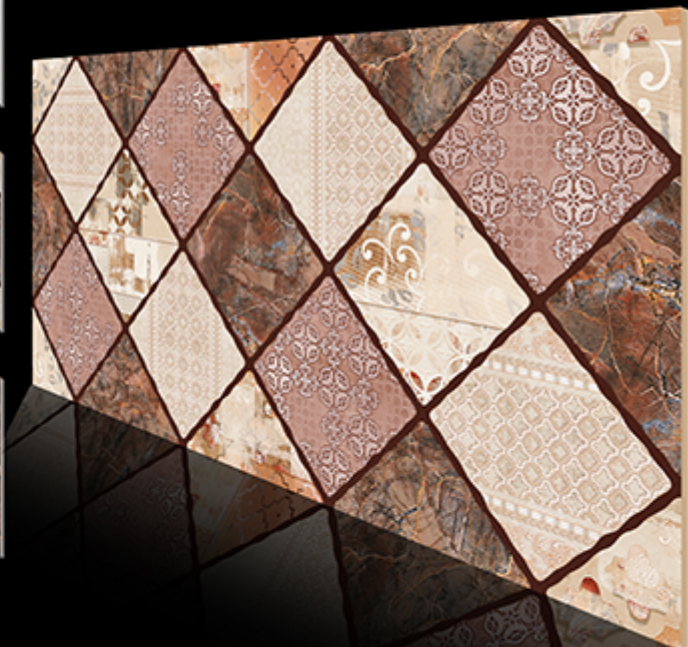

Glossy Series

WALL TILES 300 x 600MM

WATERPROOF

LIGHT

DECORE-1

DARK

STONEX