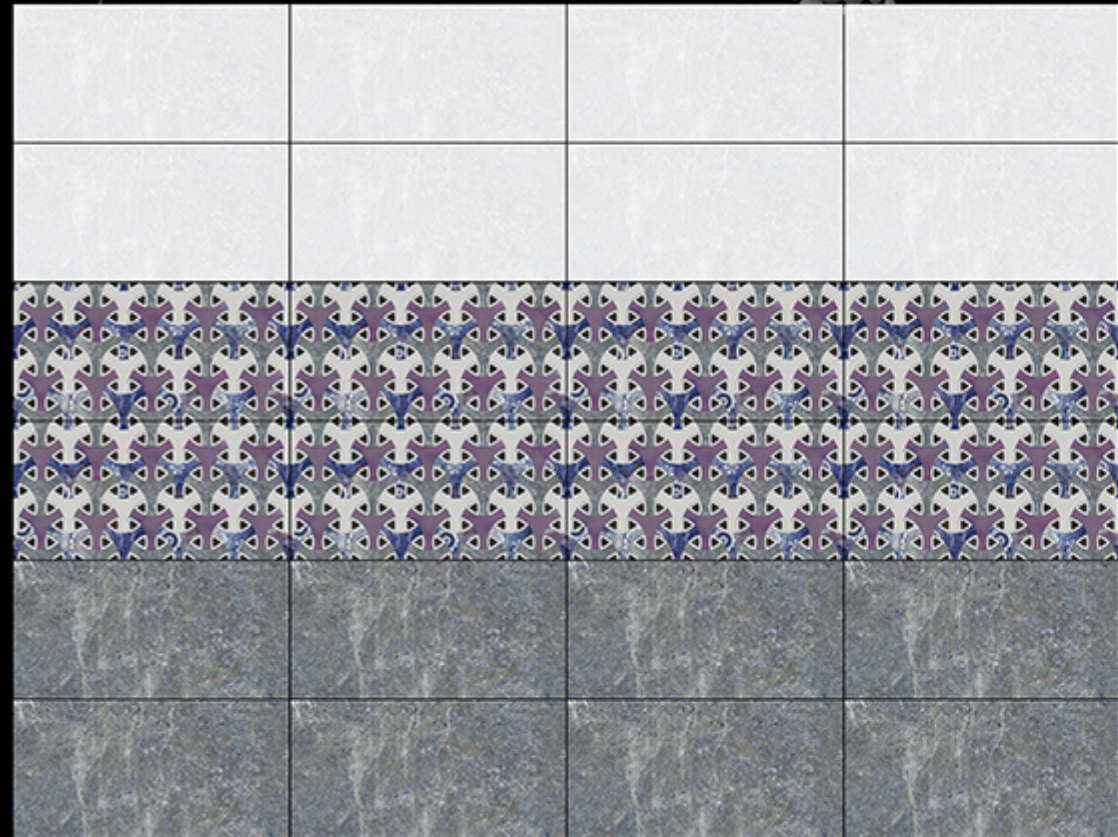

Glossy Series

WALL TILES 300 x 600MM

WATERPROOF