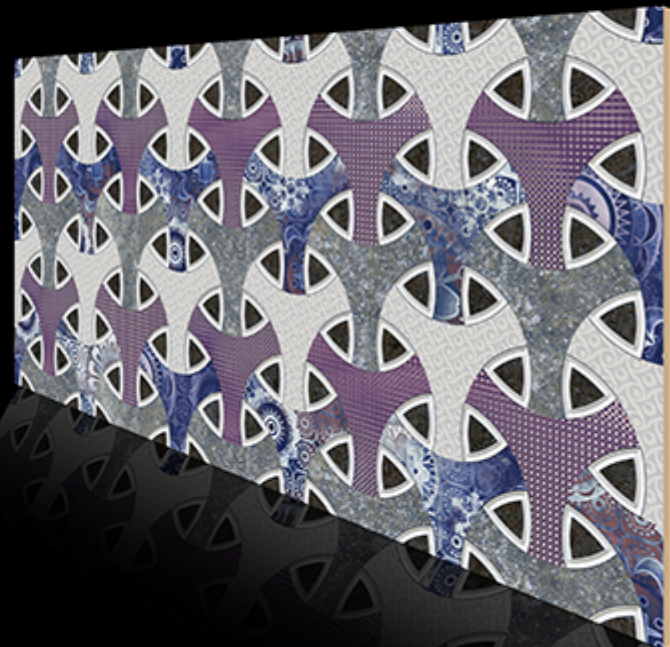

STONEX

Glossy Series

WALL TILES 300 x 600MM

WATERPROOF

LIGHT

DECORE-1

DARK

SYDNEY GRAY