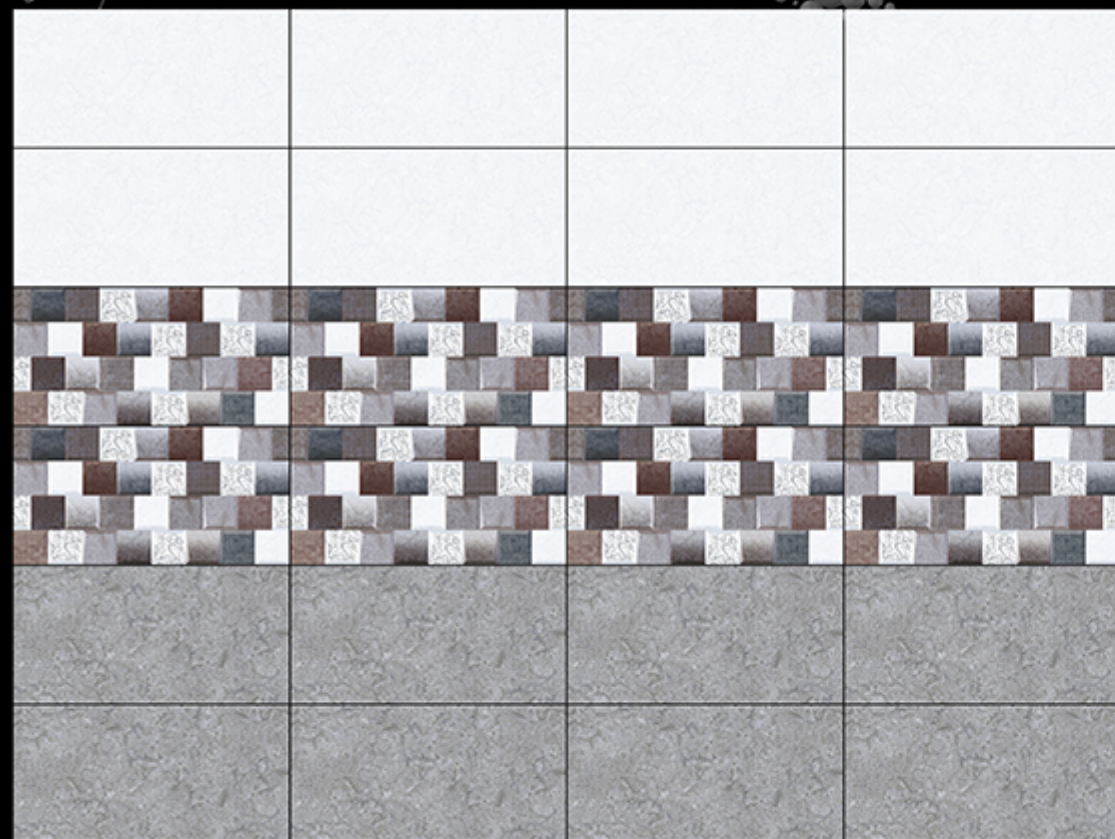

Glossy Series

WALL TILES 300 x 600MM

WATERPROOF

LIGHT

DECORE-1

DARK

LONZA

Glossy Series

WALL TILES 300 x 600MM

WATERPROOF

LIGHT

DECORE-1

DARK

MARMARA STEP

Glossy Series

WALL TILES 300 x 600MM