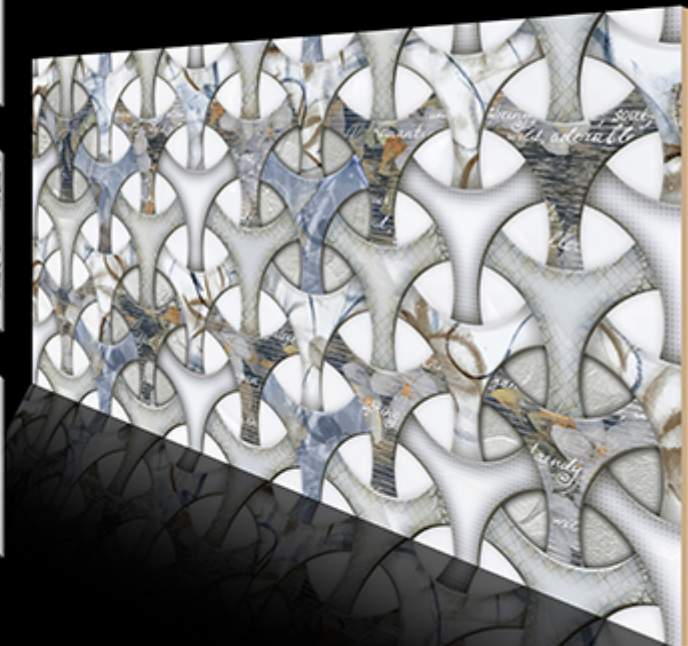

WALL TILES 300 x 600MM

WATERPROOF

LIGHT

DECORE-1

DARK

PARUS ONYX

Glossy Series

WALL TILES 300 x 600MM