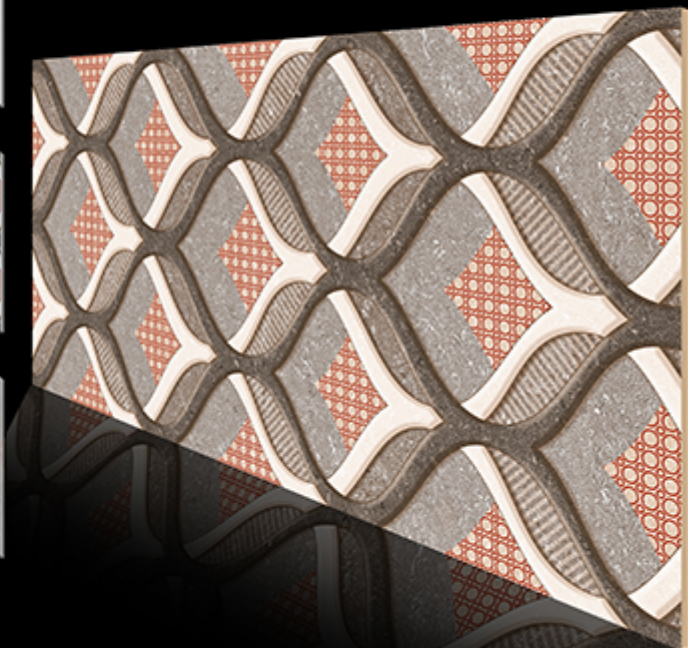

LIGHT

DECORE-1

DARK

TIERRA

Glossy Series

WALL TILES 300 x 600MM

WATERPROOF

LIGHT