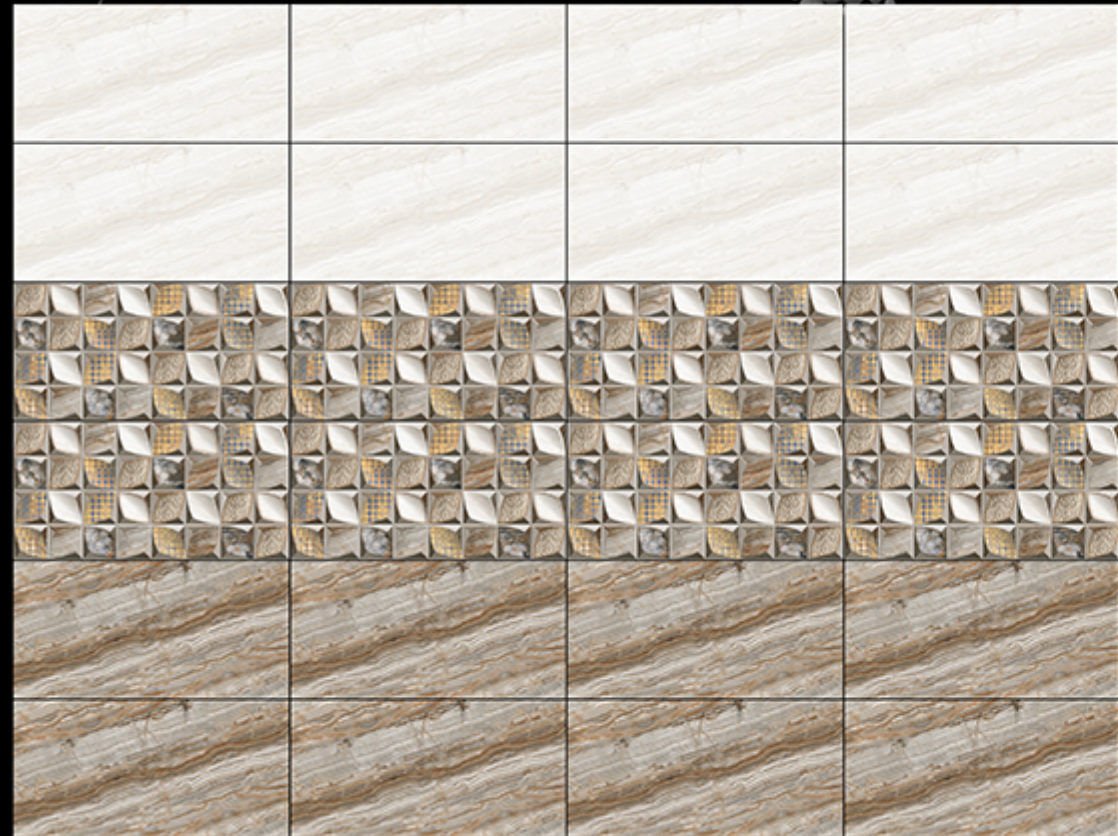

Glossy Series

WALL TILES 300 x 600MM

WATERPROOF