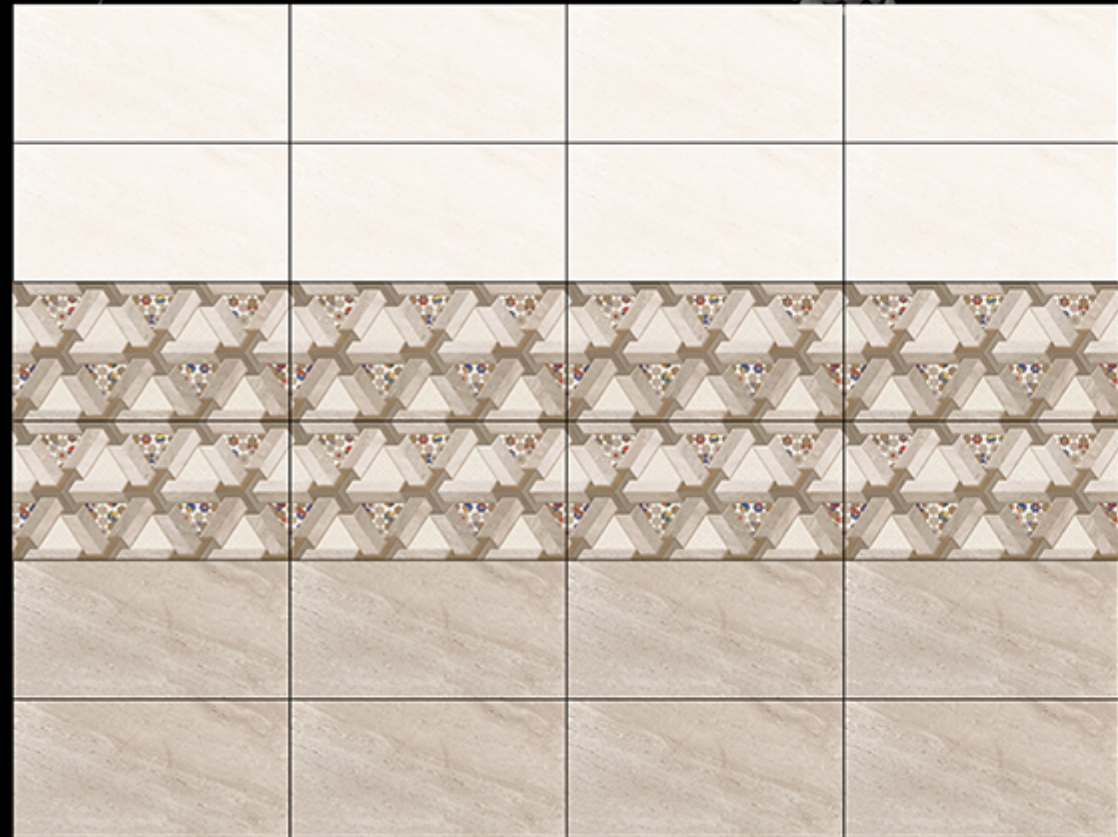

DARK

QUIOS

Glossy Series

WALL TILES 300 x 600MM

WATERPROOF

LIGHT

DECORE-1

DARK