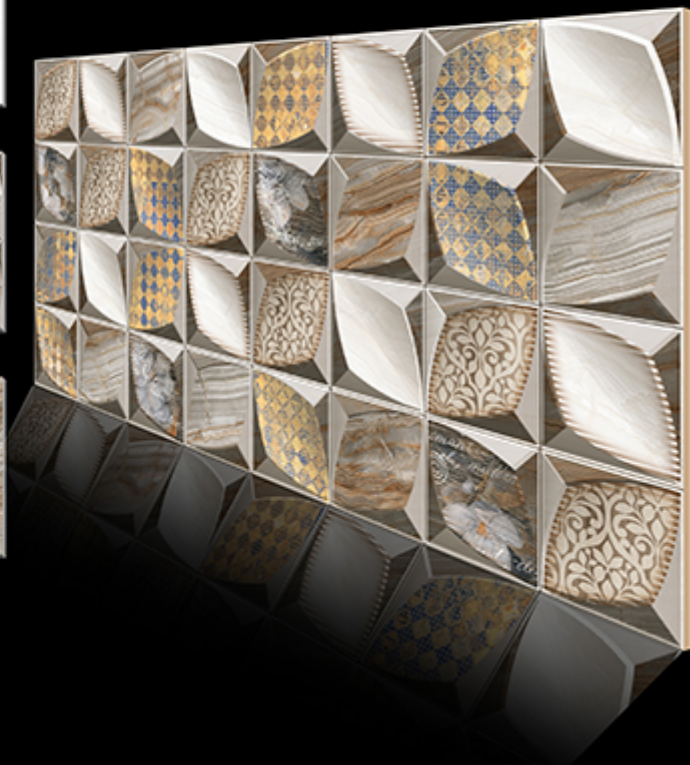

WATERPROOF

LIGHT

DECORE-1

DARK

SERPE VERDE

Glossy Series

WALL TILES 300 x 600MM

WATERPROOF