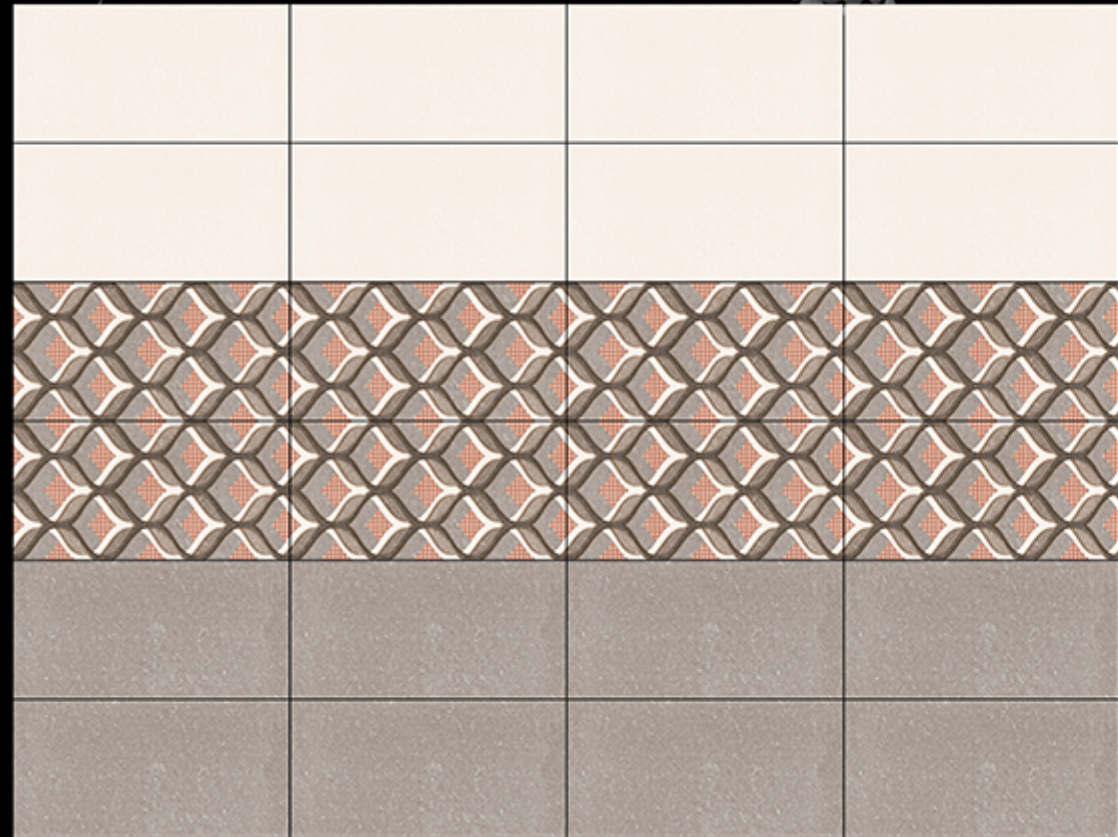

WATERPROOF

LIGHT

DECORE-2

DARK

TIERRA

Glossy Series

WALL TILES 300 x 600MM

WATERPROOF