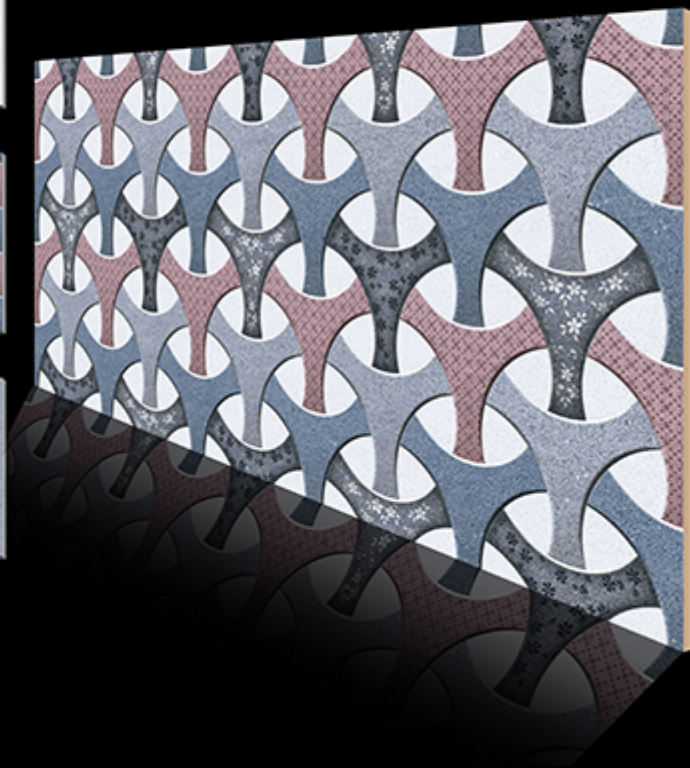

WALL TILES 300 x 600MM

WATERPROOF

LIGHT

DECORE-1

DARK

TURQUESA

Glossy Series

WALL TILES 300 x 600MM