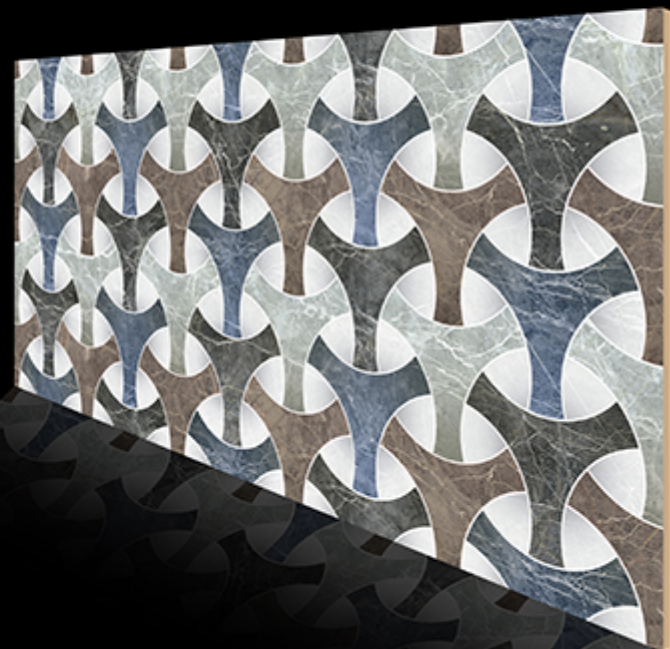

Glossy Series

WALL TILES 300 x 600MM

WATERPROOF

LIGHT

DECORE-1

DARK

SPRINKAL