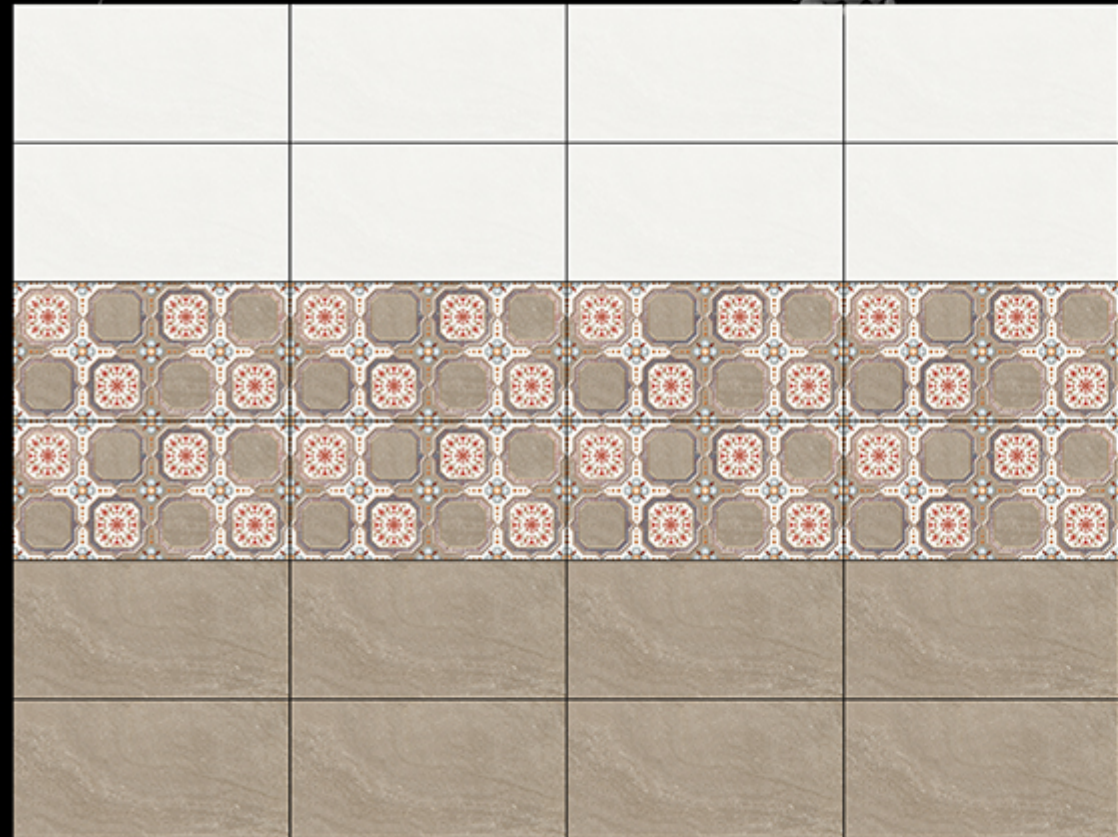

Glossy Series

WALL TILES 300 x 600MM

WATERPROOF