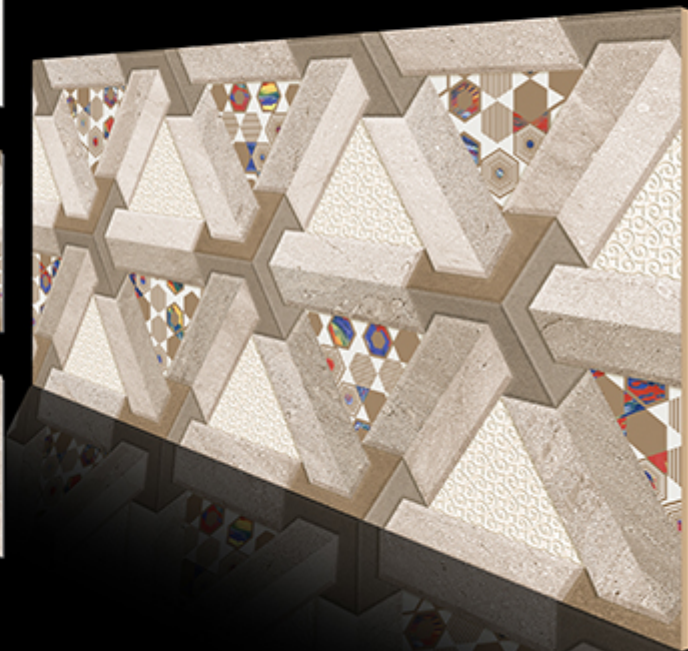

Glossy Series

WALL TILES 300 x 600MM

WATERPROOF

LIGHT

DECORE-1

DARK

RETINA