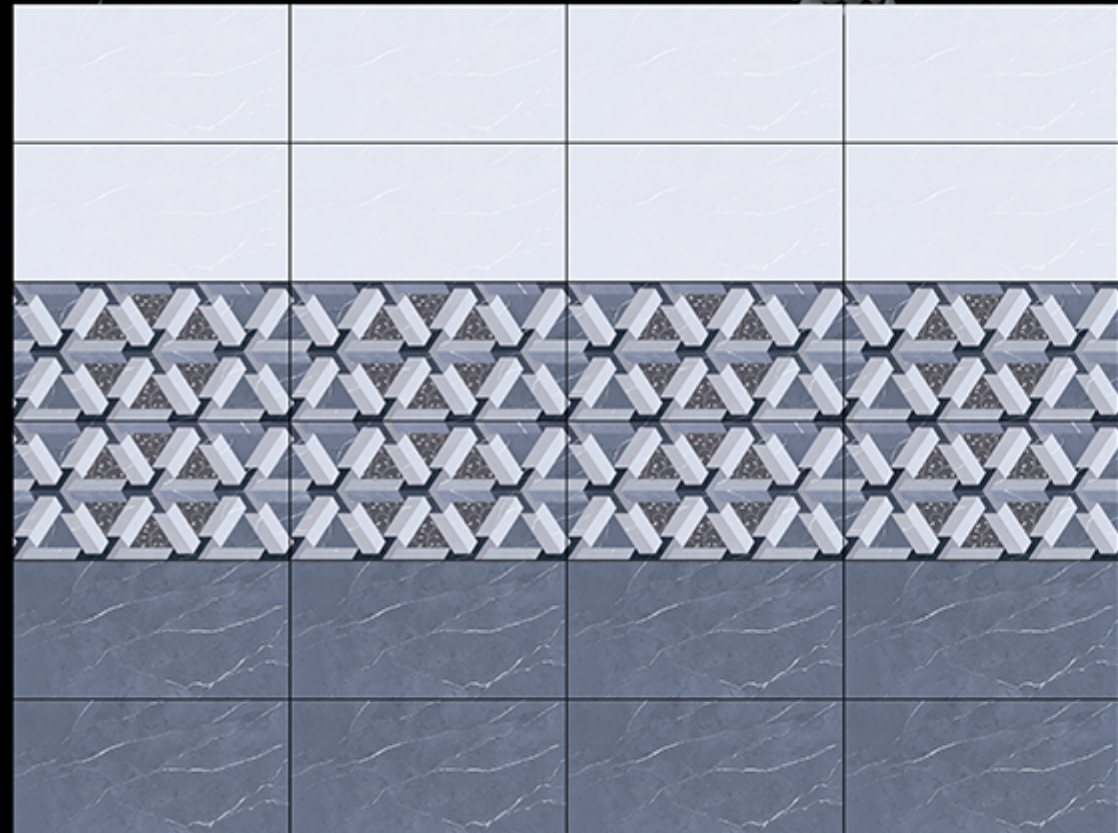

WATERPROOF

LIGHT

DECORE-1

DECORE-2

DARK

MICANAS BLUE

Glossy Series

WALL TILES 300 x 600MM

WATERPROOF

LIGHT

DECORE-1

DARK

MIDAS

Glossy Series

WALL TILES 300 x 600MM

WATERPROOF