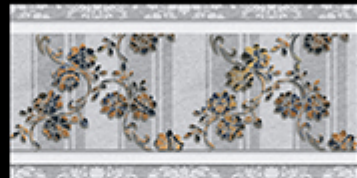

Glossy Series

WALL TILES 300 x 600MM

WATERPROOF

DECORE-1