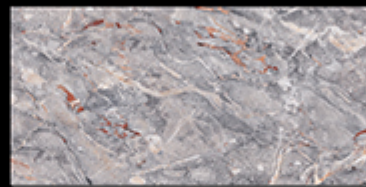

Glossy Series

WALL TILES 300 x 600MM

WATERPROOF

LIGHT

DECORE-1

DARK

PRESTIGE GRAY

Glossy Series