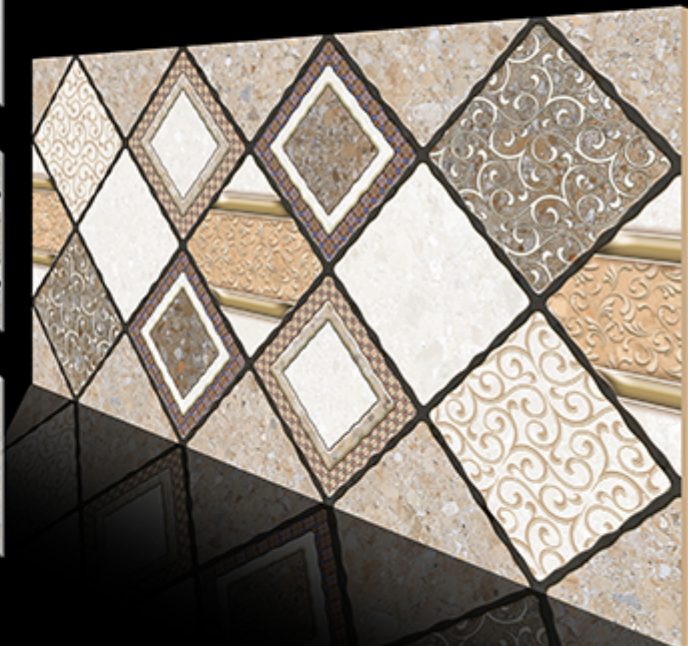

Glossy Series

WALL TILES 300 x 600MM

WATERPROOF

LIGHT

DECORE-1

DARK

TRISTONE

Glossy Series