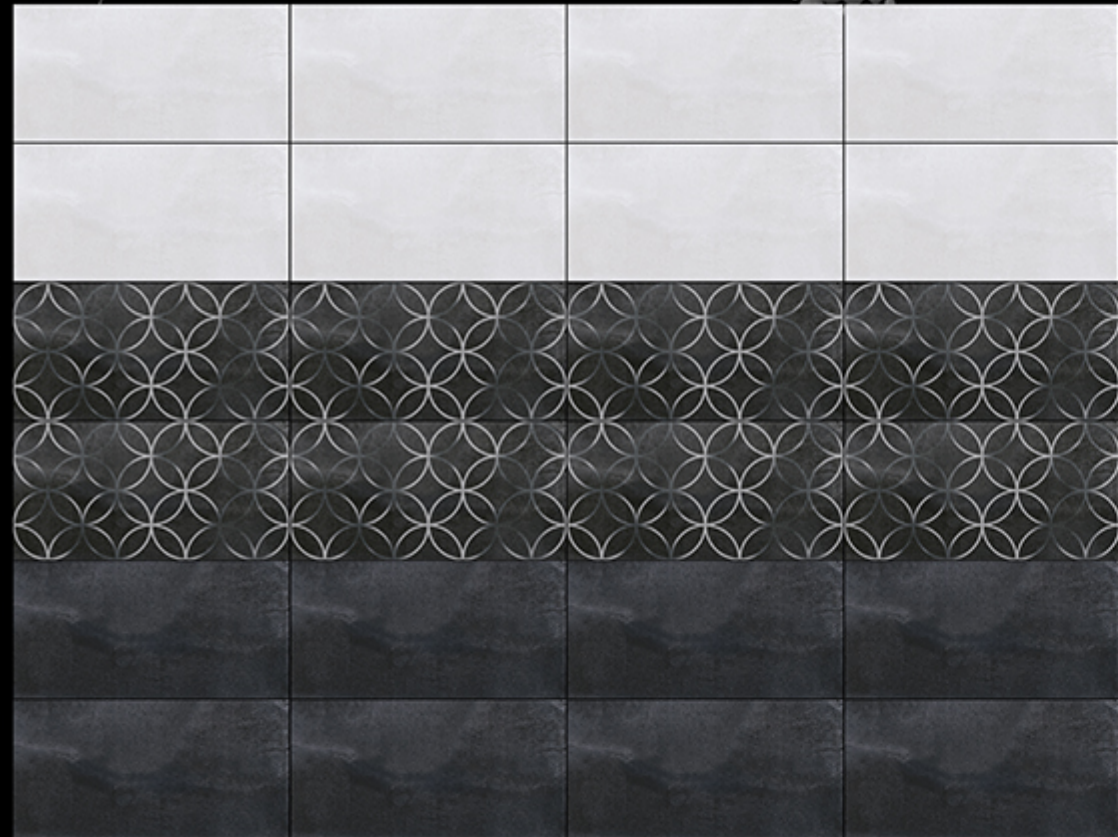

WATERPROOF

LIGHT

DECORE-2

DARK

PERLA

Glossy Series

WALL TILES 300 x 600MM

WATERPROOF