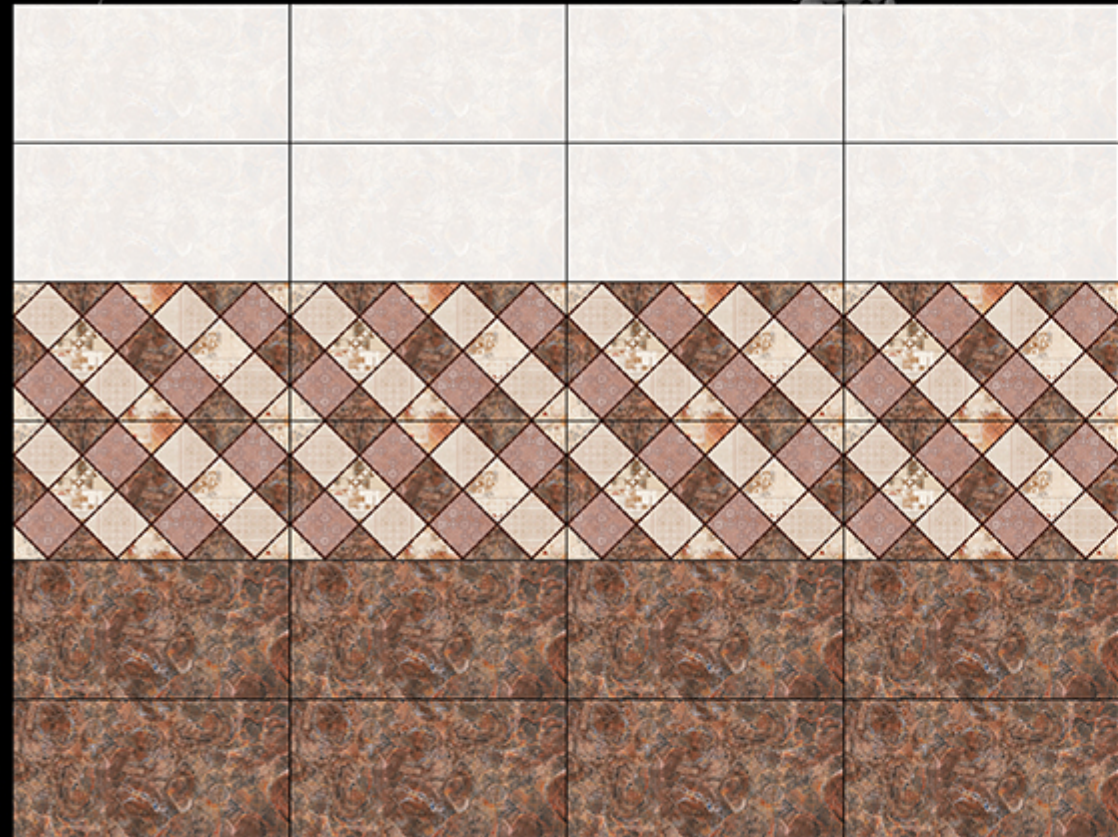

DARK

STONE BEIGE

Glossy Series

WALL TILES 300 x 600MM

WATERPROOF

LIGHT

DECORE-1

DARK