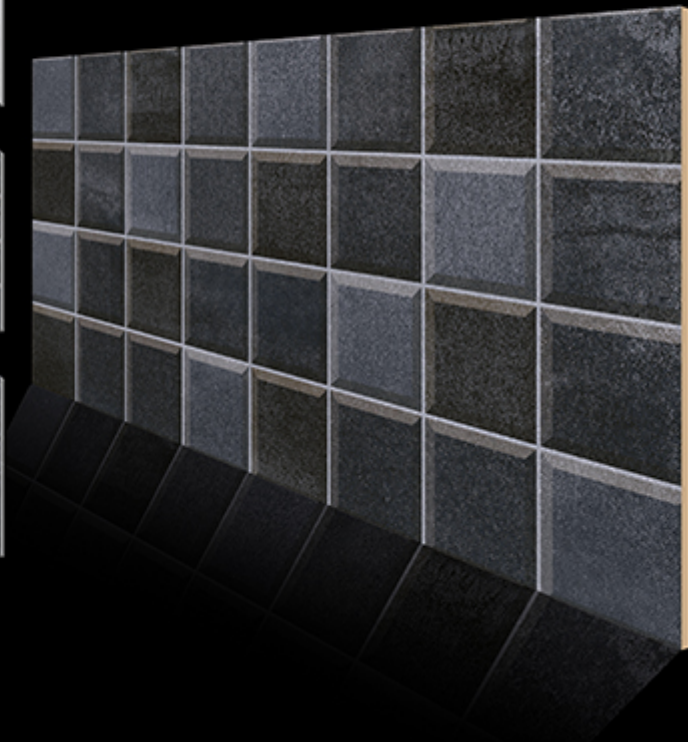

WATERPROOF

LIGHT

DECORE-2

DARK

PERLA

Glossy Series

WALL TILES 300 x 600MM

WATERPROOF