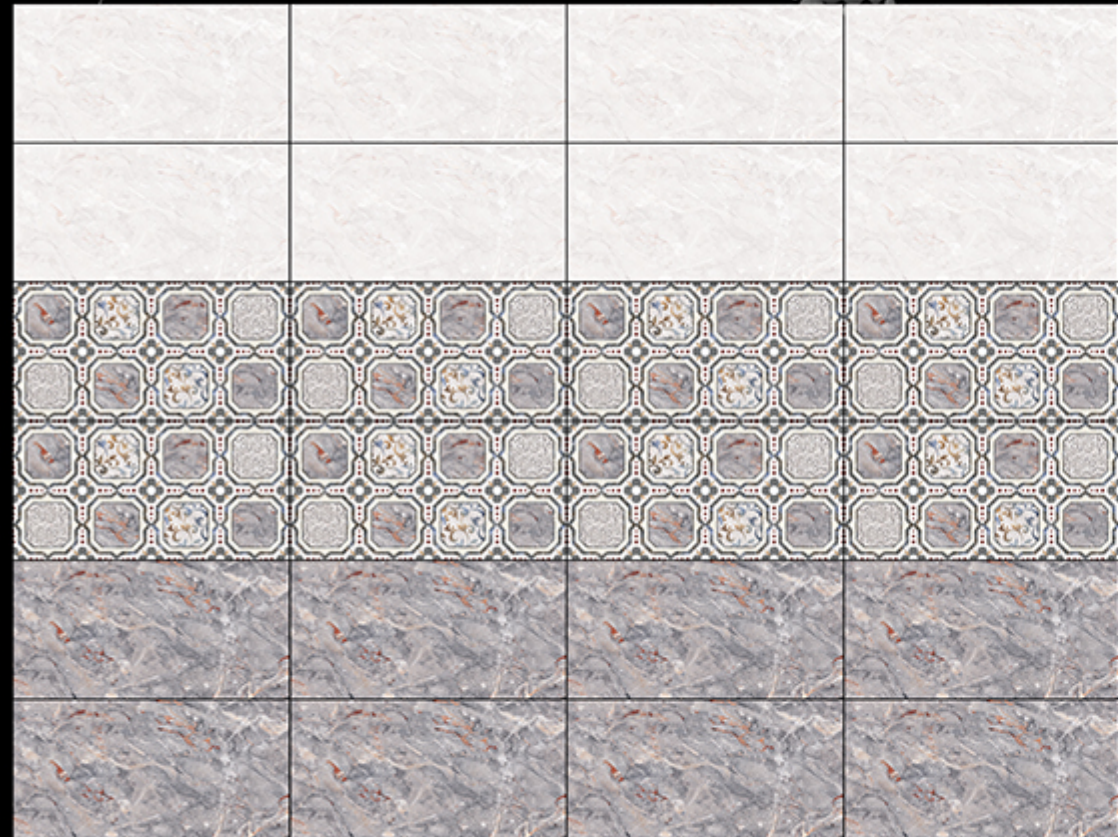

Glossy Series

WALL TILES 300 x 600MM

WATERPROOF