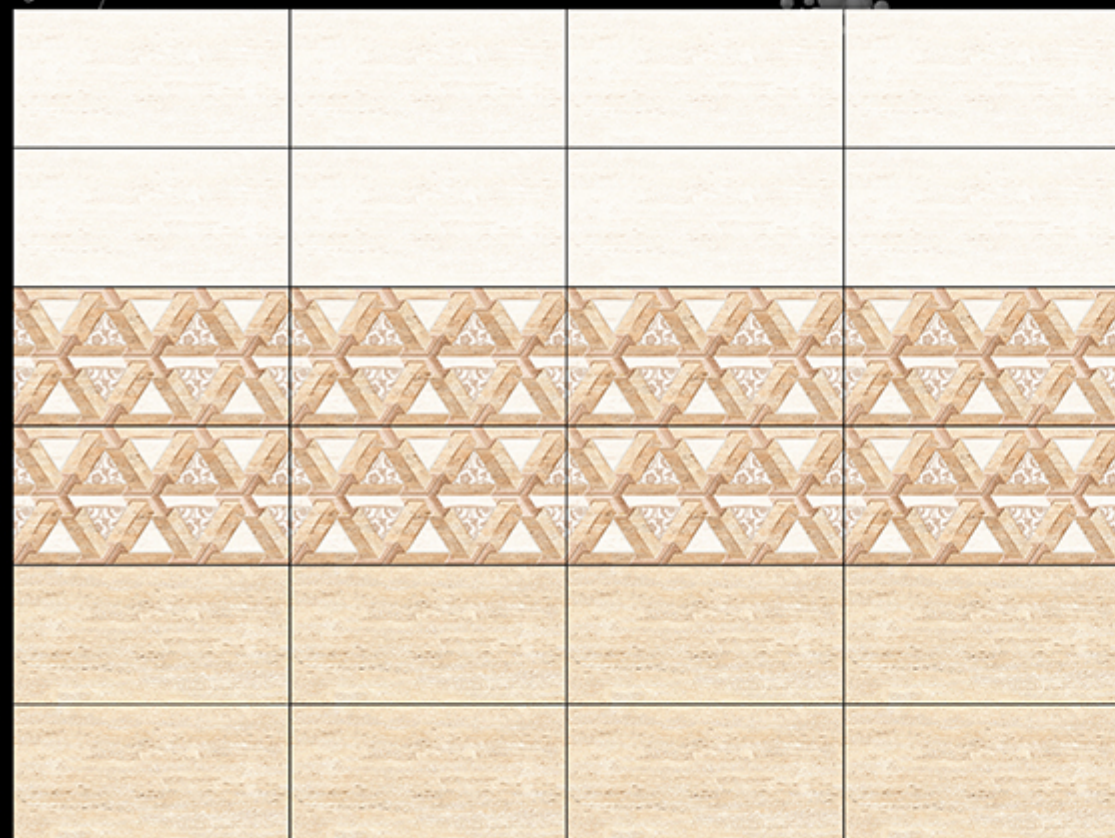

DARK

TRACIA

Glossy Series

WALL TILES 300 x 600MM

WATERPROOF

LIGHT

DECORE-1

DARK