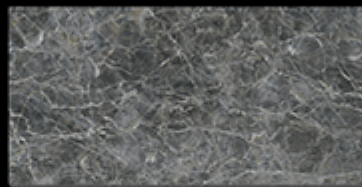

DECORE-1

DARK

SPRINKAL