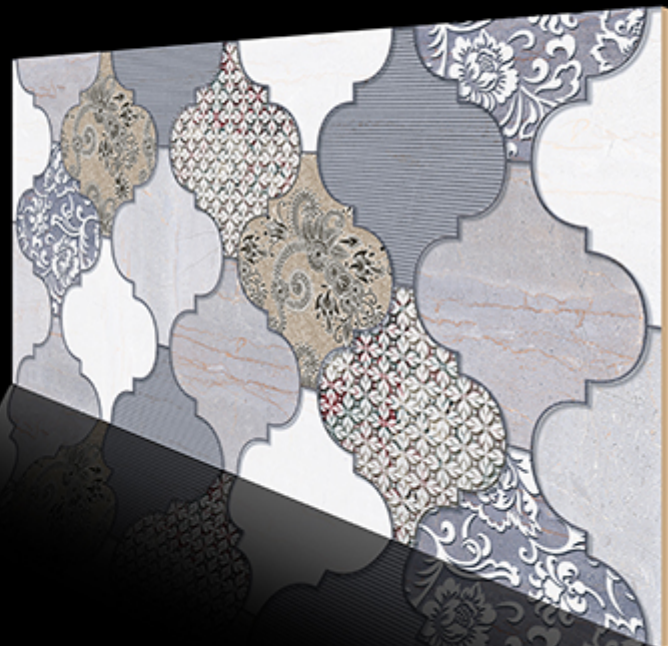

Glossy Series

WALL TILES 300 x 600MM

WATERPROOF

LIGHT

DECORE-1

DARK

TRACIA