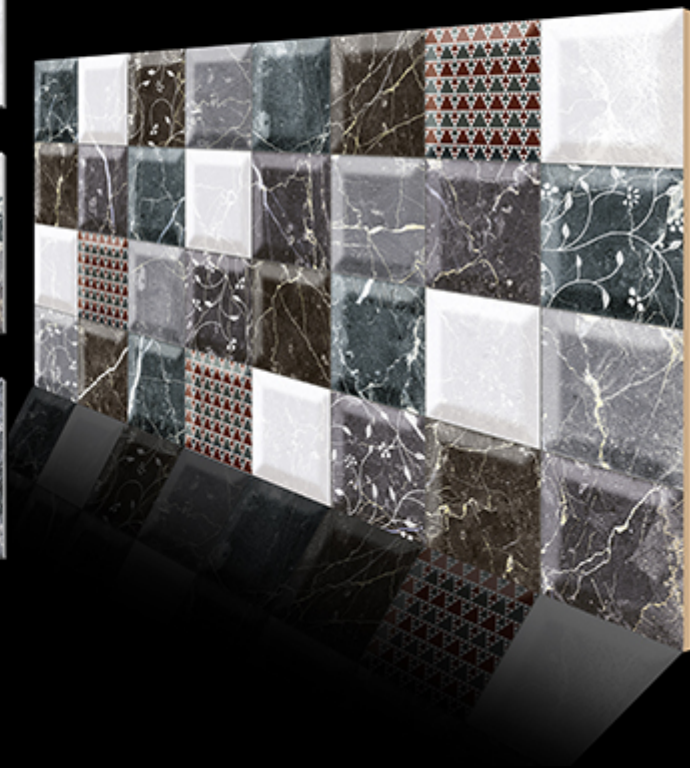

NEVADA

Glossy Series

WALL TILES 300 x 600MM

WATERPROOF

LIGHT

DECORE-1

DARK

NEVADA