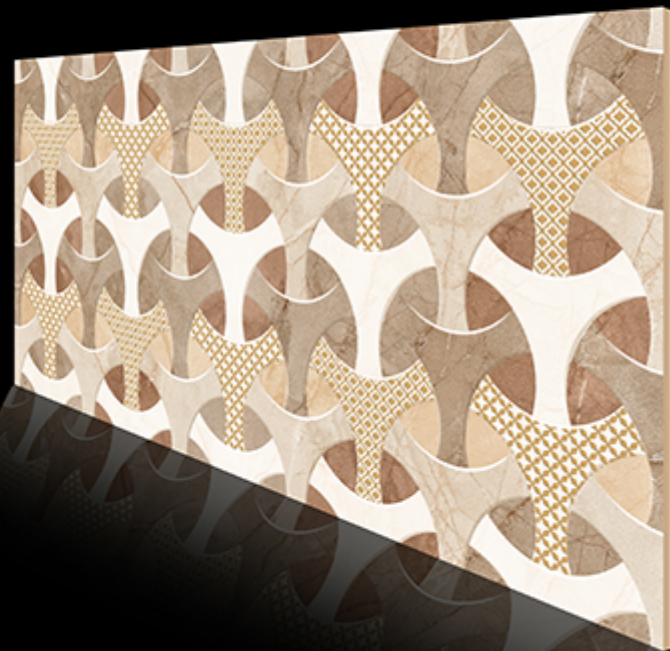

LIGHT

DECORE-1

DARK

SOLENTA

Glossy Series

WALL TILES 300 x 600MM

WATERPROOF

LIGHT