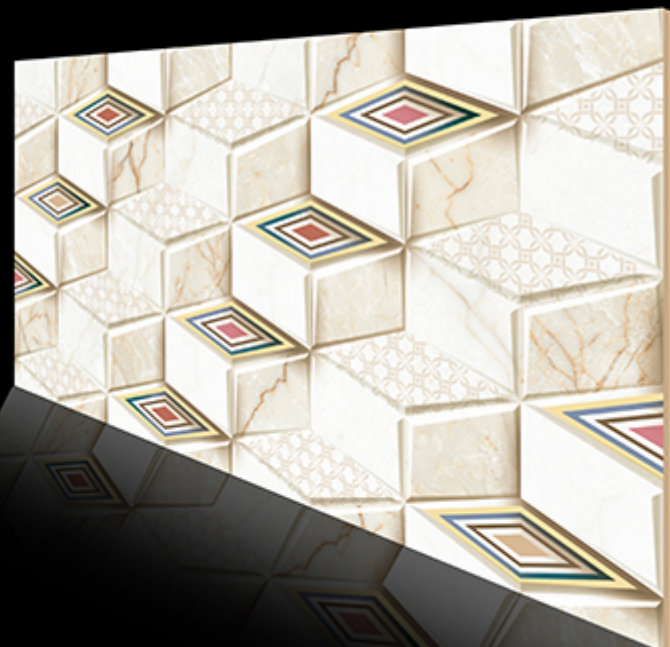

WALL TILES 300 x 600MM

WATERPROOF

LIGHT

DECORE-1

DARK

MARMARA STEP

Glossy Series

WALL TILES 300 x 600MM