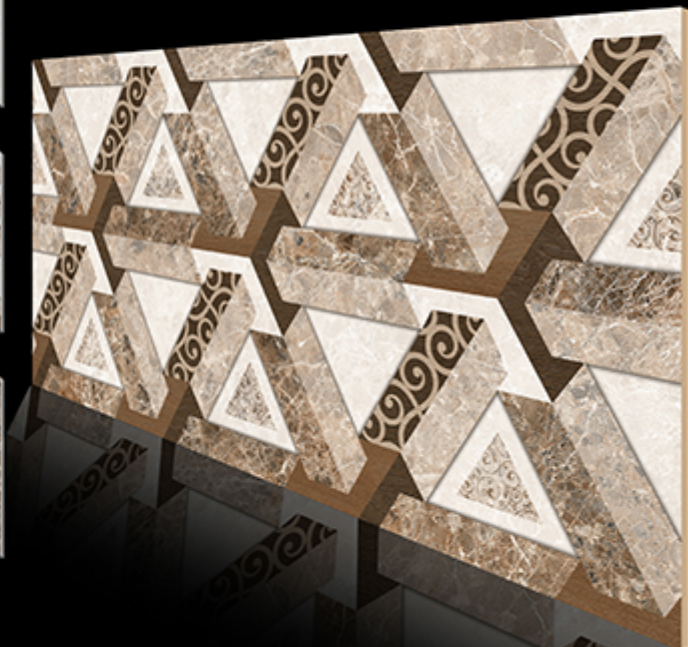

DARK

STONE BEIGE

Glossy Series

WALL TILES 300 x 600MM

WATERPROOF

LIGHT

DECORE-1

DARK