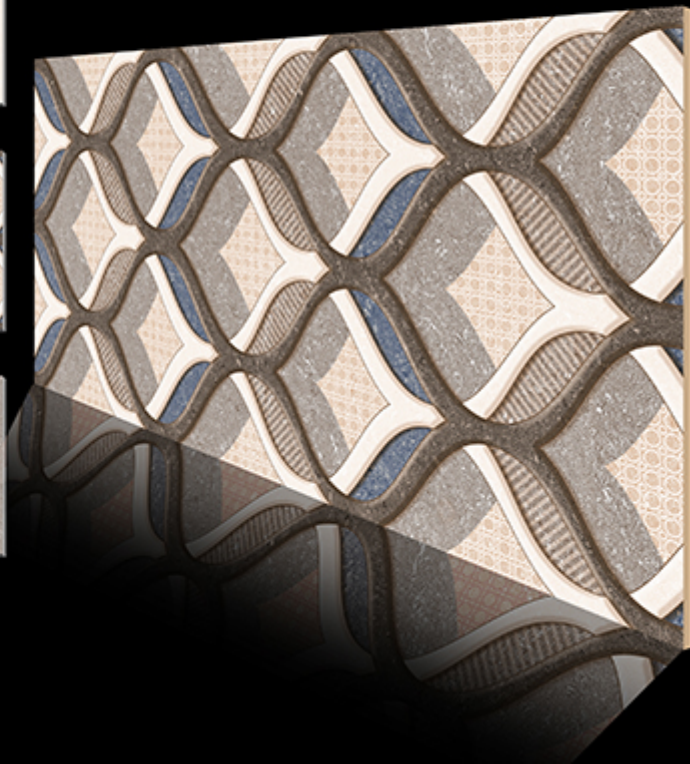

WATERPROOF

LIGHT

DECORE-2

DARK

TIERRA

Glossy Series

WALL TILES 300 x 600MM

WATERPROOF