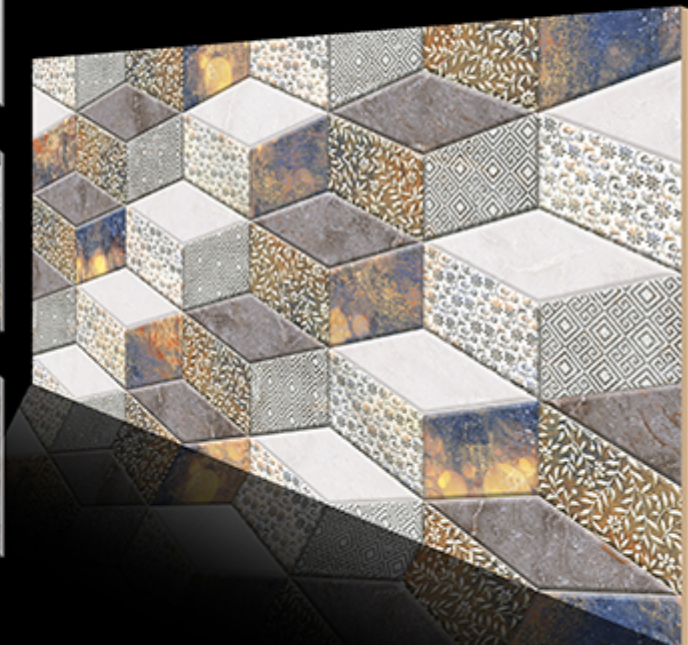

Glossy Series

WALL TILES 300 x 600MM

WATERPROOF

LIGHT

DECORE-1

DARK

NANTES