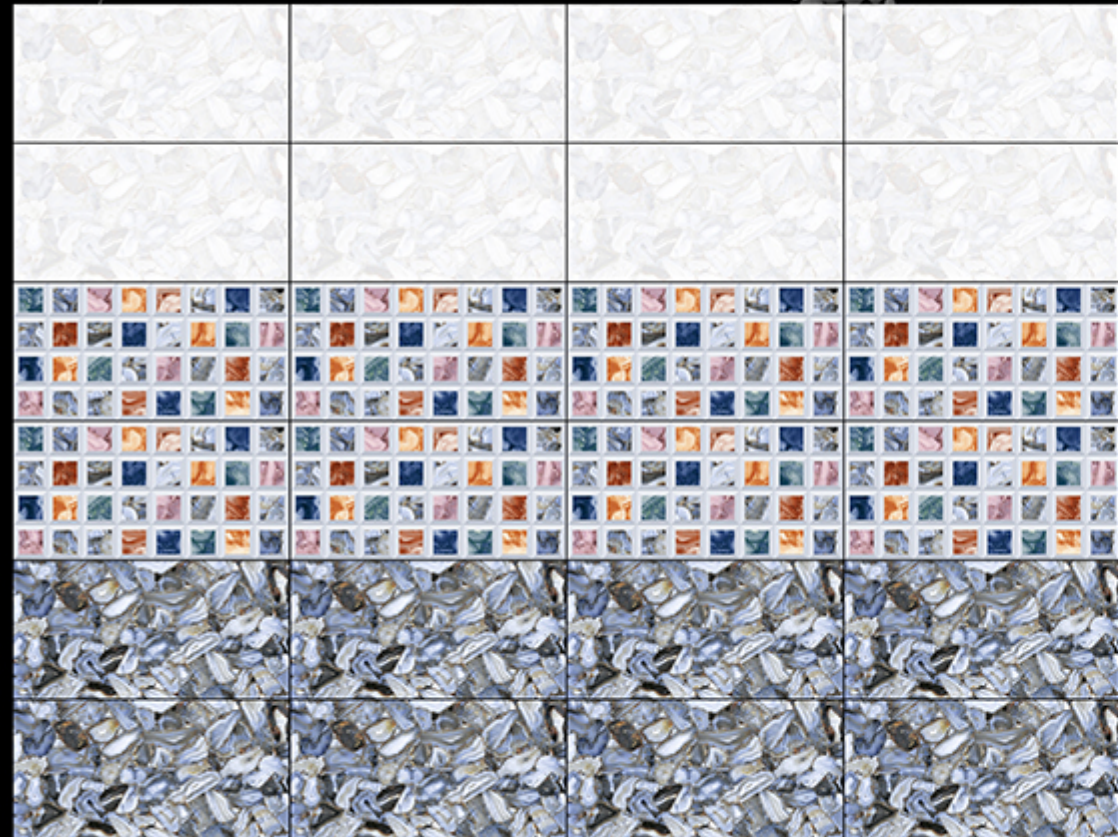

WATERPROOF

LIGHT

DECORE-1

DARK

MIDAS

Glossy Series

WALL TILES 300 x 600MM

WATERPROOF