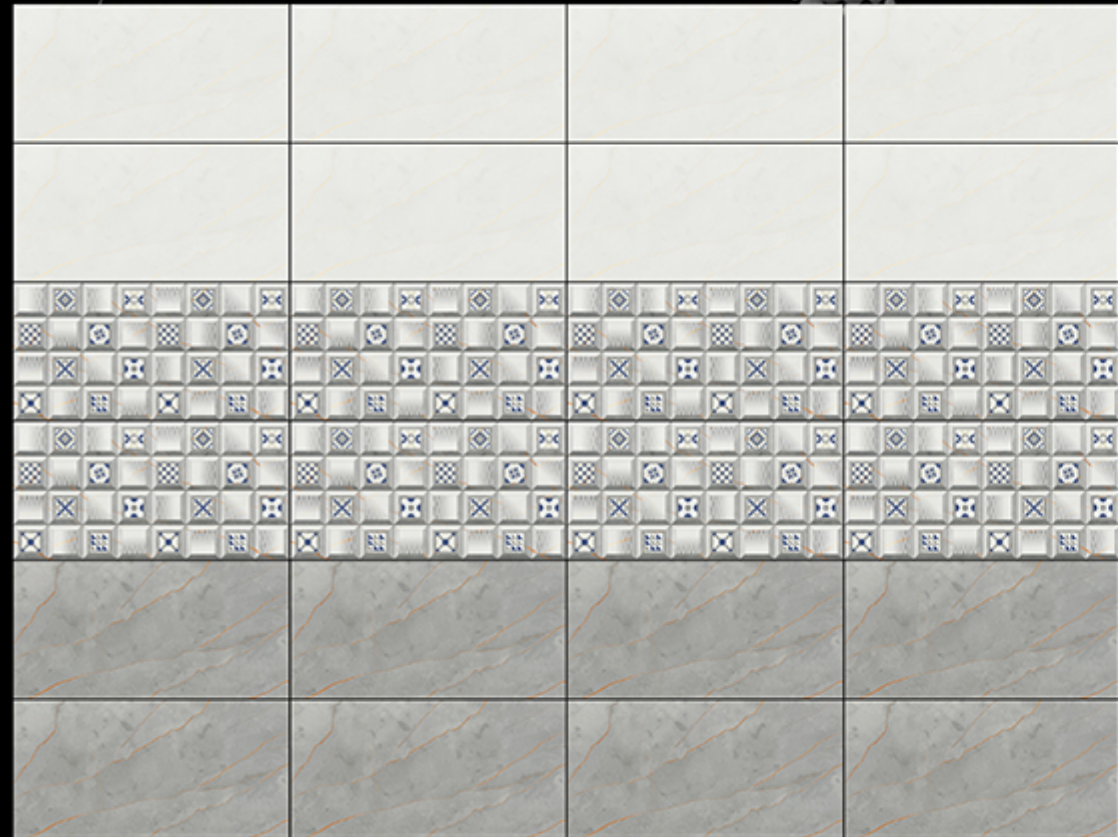

Glossy Series

WALL TILES 300 x 600MM

WATERPROOF