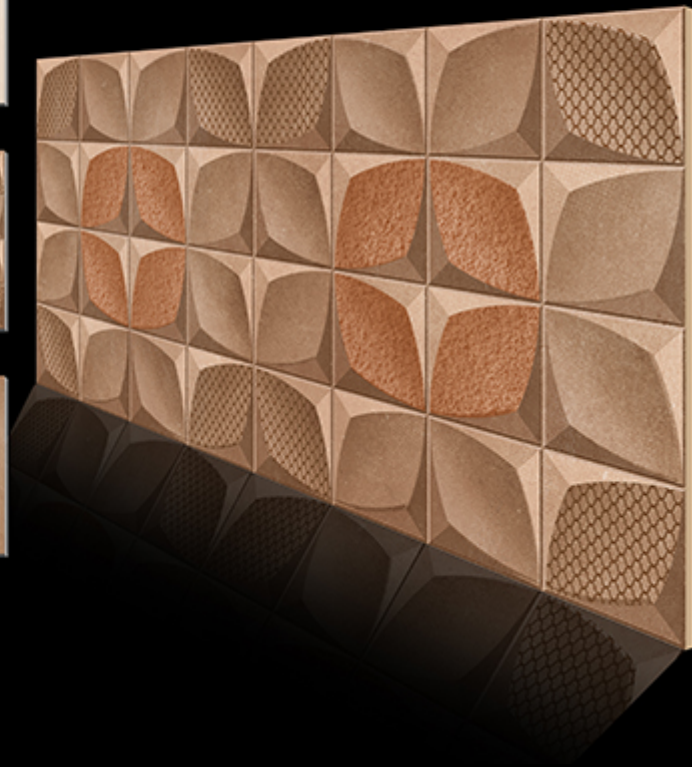

Glossy Series

WALL TILES 300 x 600MM

WATERPROOF

LIGHT

DECORE-1

DARK

QUIOS