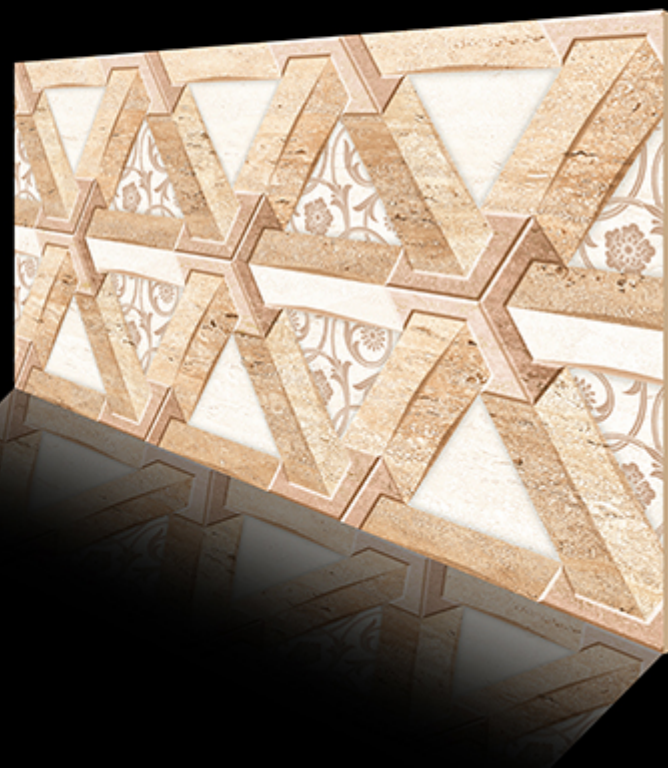

DARK

TRAVERTINO GOLD