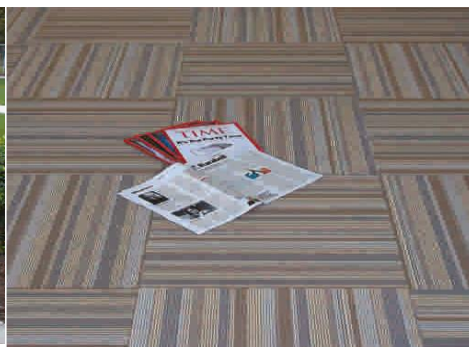

WE OFFER:

- CARPET FLOORING
- RESILIENT FLOORING
- WOODEN FLOORING
- SPORTS & GYM FLOORING
- EPOXY & 3D FLOORING