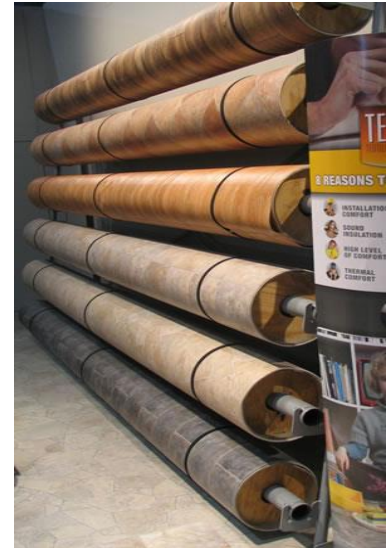

Rates for Carpet Flooring : Starting from Rs. 60/SQFT

DELPHI RESILIENT FLOORING:

- Resilient flooring is made of material that has some elasticity.
- It includes many different manufactured products including linoleum, sheet vinyl, vinyl composition tile (VCT), cork (sheet or tile), rubber, and others.

DELPHI RUBBER FLOORING:

- It consists of sheets or tiles of rubber, in variety of patterns and colours with thickness varying from 3 to 10 mm.
- The sheets are fixed to the concrete floor with the help of appropriate adhesives.
- Rubber floorings are resilient and noise proof.
- They are costly, hence used in public buildings or offices