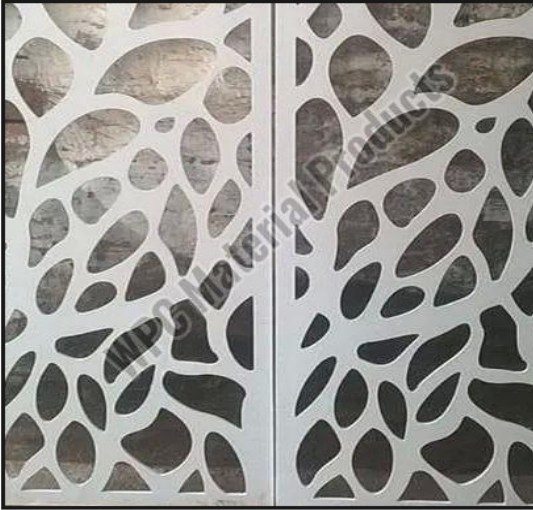

Country of Origin : India

Finish : Raw

Design : Deep Grooving

Density : 0.5, 0.6, 0.7

Thickness : 24mm, 28mm, 30mm & 35mm

WPC JALI

Business Type : Manufacturer, Supplier, Trader

Material : WPC

Color : Light Brown, White, Yellow

Application : Exterior (For Covering Building Shafts & Ducts)

Feature : Fine Finishing, Stylish Look

Country of Origin : India

Brand Name : Woodtec

WPC BOARD

Business Type : Manufacturer, Supplier, Trader