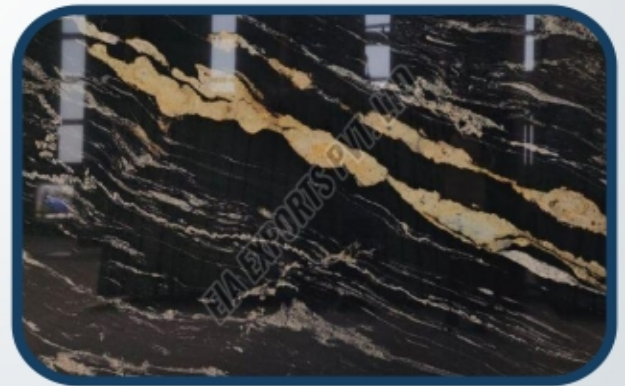

FUSION GOLD GRANITE SLAB

Business type : Exporter, Supplier Trader
Usages : Flooring, Vanity Top,
Kitchen Top Etc
Stone Form : Granite Slab
Color : Gold