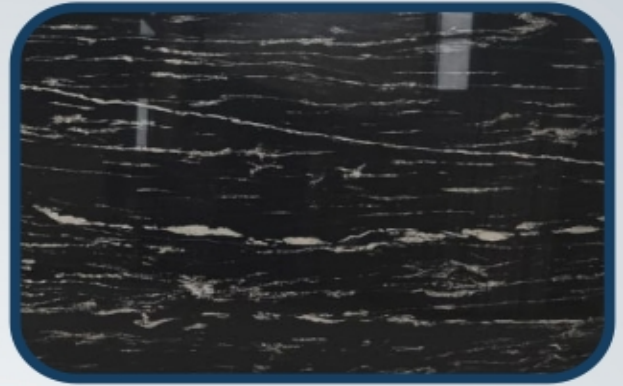

Our Product

BLACK FOREST GRANITE SLAB

Business type : Exporter, Supplier Trader
Usages : Flooring, Vanity Top,
Kitchen Top Etc
Stone Form : Granite Slab
Color : Black

COLONIAL CREAM GRANITE SLAB

Business type : Exporter, Supplier
Trader
Usages : Flooring, Vanity Top,
Kitchen Top Etc
Stone Form : Granite Slab
Color : Cream