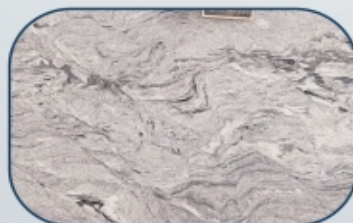

Our Product

BLACK FOREST GRANITE SLAB

Business type : Exporter, Supplier Trader
Usages : Flooring, Vanity Top,
Kitchen Top Etc
Stone Form : Granite Slab
Color : Black

COLONIAL CREAM GRANITE SLAB

Business type : Exporter, Supplier
Trader
Usages : Flooring, Vanity Top,
Kitchen Top Etc
Stone Form : Granite Slab
Color : Cream