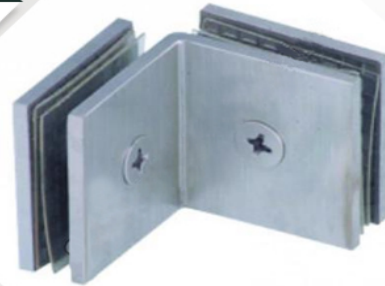

Shrinathji Industries

Shrinathji Industries
founded in 2019

Manufactures and Supplies

a comprehensive range of high-quality
Architectural Hardware Fitting in
Rajkot, Gujarat.

- ➔ Aluminum Railing Glass Tell Connector
- ➔ Aluminum Railing Wooden Coatings
- ➔ Stainless steel Railing Stud
- ➔ Stainless Steel Railing Baluster
- ➔ Stainless Steel Railing Couple Set
- ➔ More...

+91-9067729972

+91-9104626261

shrinathjiind26@gmail.com