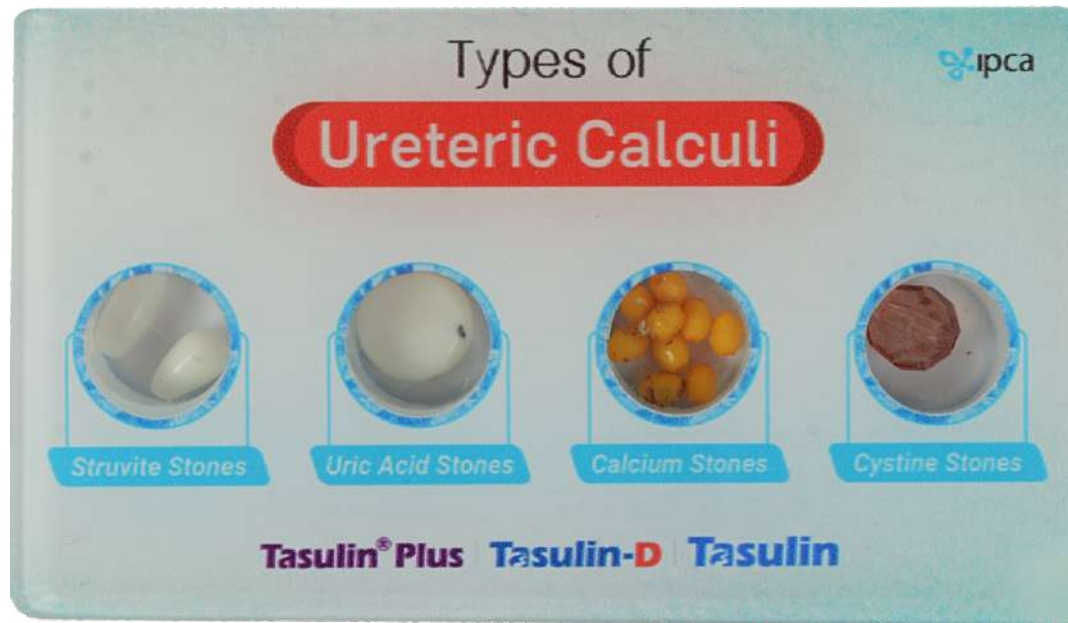

ACRYLIC PAPER WEIGHT

144