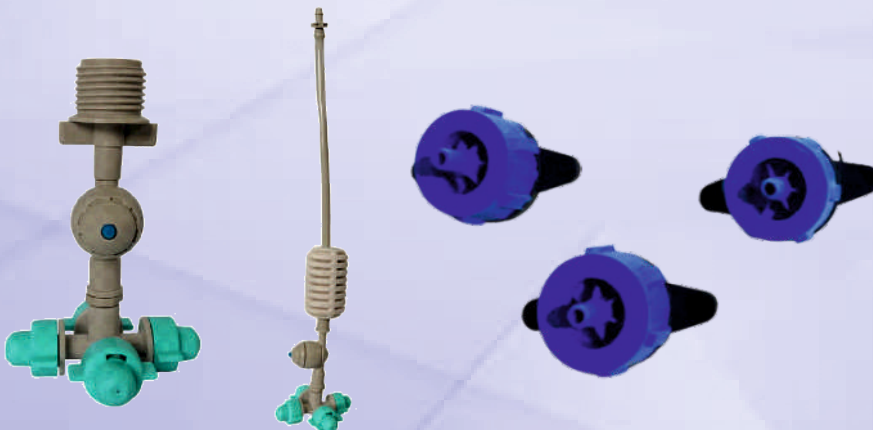

BUTTERFLY SPRINKLER

Size : 20mm (1/2)

Plastic Sprinklers

Size : 20, 25&32mm (1/2, 3/4 & 1)

Metal Sprinklers

Size : 20, 25&32mm (1/2, 3/4&1)

Rain Gun

Size : 40,50 &63mm (1'1/4,1 1/2, 2)

SAFETY VALVES

AIR RELEASE VALVE
Size : 32mm (1)

PRESSURE RELIEF VALVE
Size : 63mm (2) Male / Female Thread

FLUSH VALVE
Size : 40X50, 50X63, 63X75mm

VALVES

UNION BALL VALVE
Size : 20-90mm (½, - 3)

SOLID BALL VALVE
Size : 63 & 75mm (2 & 2.5)

BUTTERFLY VALVE
Size : 63,75 & 90mm (2, 2.5 & 3)

MISTERS & DRIPPERS

LATERAL VALVES

Size : 12, 16 & 20mm

ACCESSORIES

PRESSURE GAUGE

Size : (2, 2.5, 4 Dial)

PLASTIC QUICK COUPLING

Size : 25 & 32mm, (3/4, 1)

BRASS QUICK COUPLING

Size : 25 & 32mm, (3/4, 1)

FILTERS

Size 63, 75 & 90mm
(2, 2.5 & 3)

DISC

SCREEN

FULLY AUTOMATIC FILTER