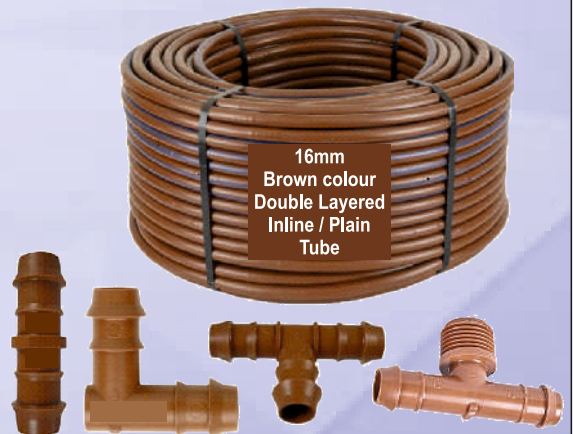

BUTTERFLY VALVE
Size : 63,75 & 90mm (2, 2.5 & 3)

MISTERS & DRIPPERS

LATERAL VALVES

Size : 12, 16 & 20mm

ACCESSORIES

PRESSURE GAUGE

Size : (2, 2.5, 4 Dial)

PLASTIC QUICK COUPLING

Size : 25 & 32mm, (3/4, 1)

BRASS QUICK COUPLING

Size : 25 & 32mm, (3/4, 1)

FILTERS

Size 63, 75 & 90mm
(2, 2.5 & 3)

DISC

SCREEN

FULLY AUTOMATIC FILTER

DRIP IRRIGATION PIPE & ACCESSORIES

LANDSCAPE & TURF PRODUCTS

HYDRAULIC PRESSURE RELIEF VALVE

VALVE BOX

SWING JOINT

GARDEN KIT

POPUPS / SPRAY

HE KVF NOZZLES