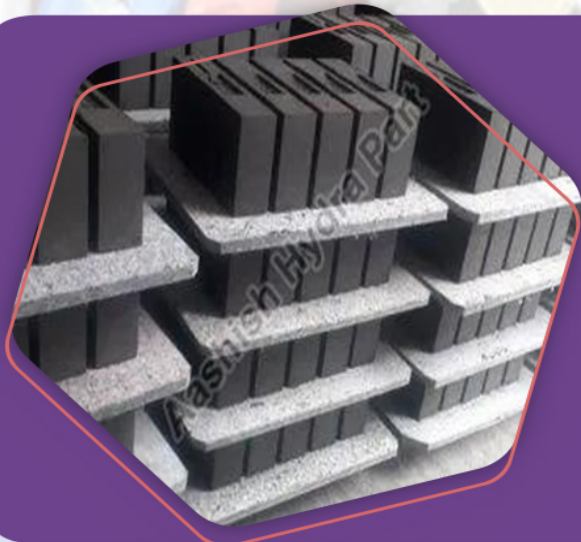

Plastic Paver Block Pallet

SPECIFICATIONS

- > **Business Type :** Manufacturer, Supplier, Trader
- > **Material :** Plastic
- > **Shape :** Rectangular & Square
- > **Specialities :** Hard Structure
- > **Country of Origin :** India
- > **Usage/Application :** Used to Keep the Paver Blocks