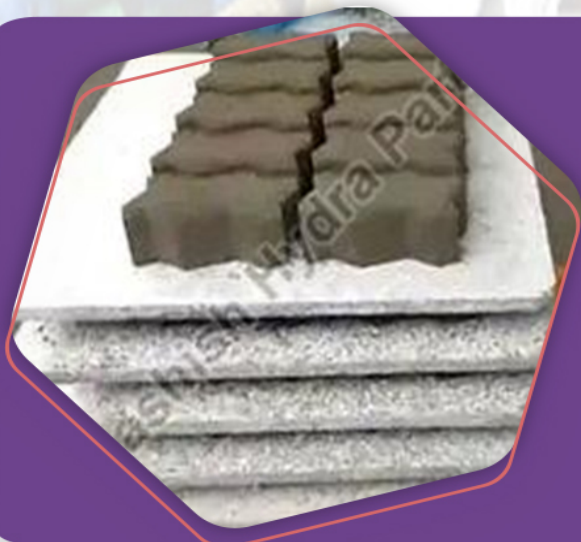

Recycle Plastic Fly Ash Brick Pallet

SPECIFICATIONS

- > **Business Type :** Manufacturer, Supplier, Trader
- > **Material :** Recycle Plastic
- > **Shape :** Square
- > **Usage :** Bricks Storage
- > **Capacity :** 200 Kg
- > **Heat Resistant :** 60 Degree C