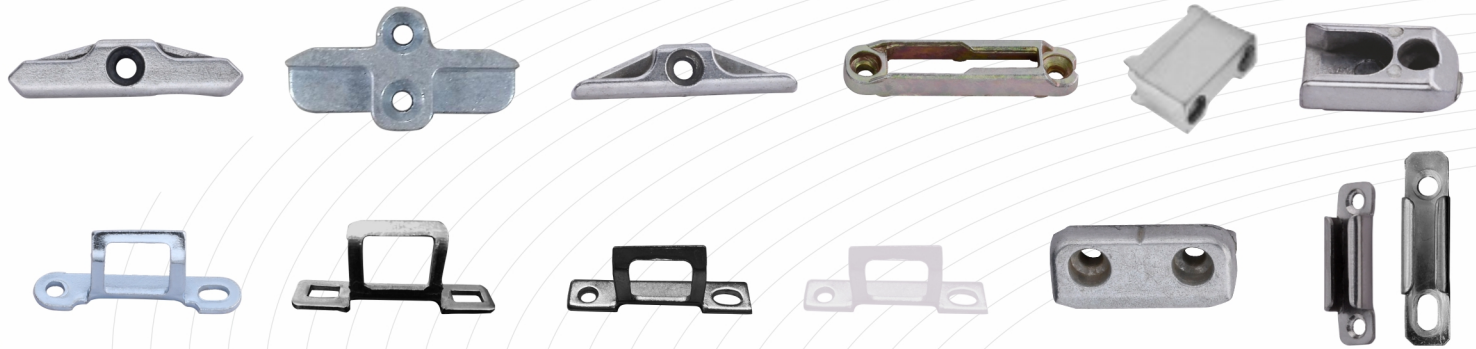

ALL TYPES OF KEEPS