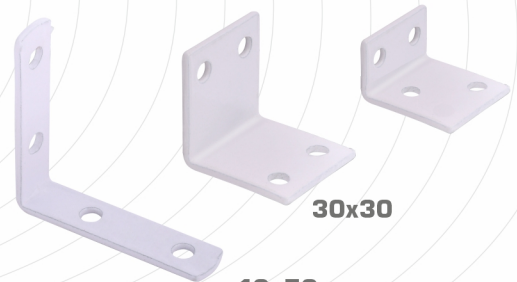

12x50

30x30

GLOBAL WINDOWS

Office/Unit-I: 7/774C, SARAI NAWAB ALIGARH-202001

Unit-II: Baraula Zafrabad, Ram Nagar, I.T.I. Road ALIGARH (U.P.) INDIA

Mob. : +91 9358250974, 8979845455, 9105050013