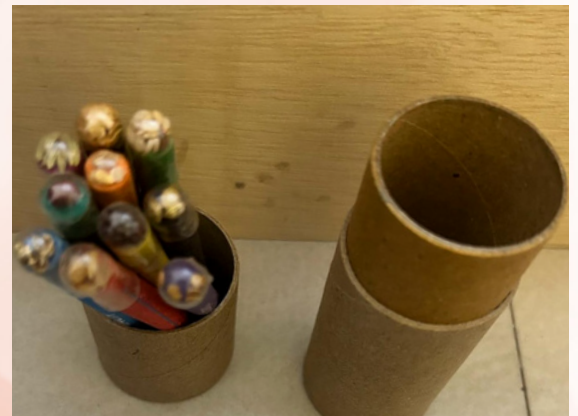

**NOTE: WE PROVIDE ITEMS WITH AND WITHOUT SEEDS.
CHARGES APPLY ACCORDINGLY.**