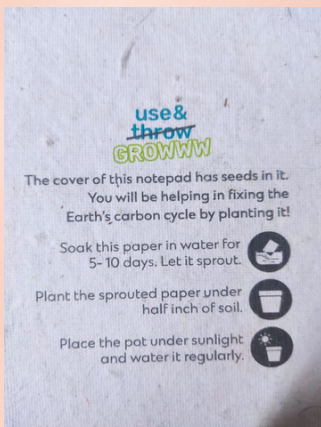

DIRECTIONS TO PLANT

Prepare a plant pot or ground with moist soil and manure. Plant the used pencil seed side facing down. Give it some sunlight and water regularly with love to welcome your plant in 8-15 days.

ITEM: USE AND GROW NOTEBOOK

MOQ: 10 PCS

- ONLY THE BOOK COVER IS PLANTABLE. WRITTING PAPERS ARE NOT PLANTABLE.
- WRITTING PAPERS ARE PLAIN WHITE SHEETS.

DIRECTION TO PLANT PAPER

1.

2.

3.

1. SOAK PAPER IN WATER FOR 5-10 DAYS AND LET IT SPROUT