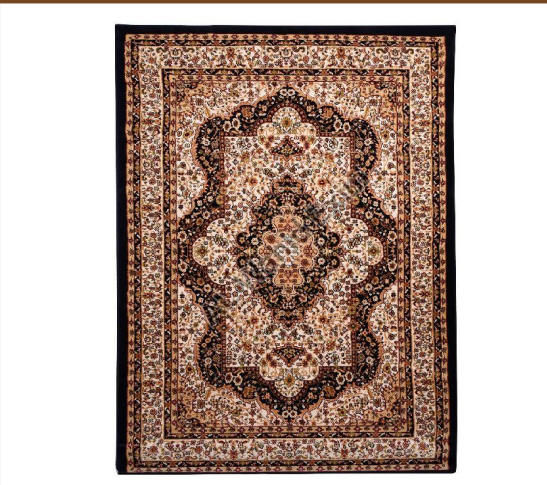

Traditional Carpet

Business Type	Manufacturer, Exporter
Country of Origin	India
Pattern	Printed
Shape	Rectangular
Color	Multicolor
Technique	Handmade
Wash Care	Hand Wash
Design	Traditional