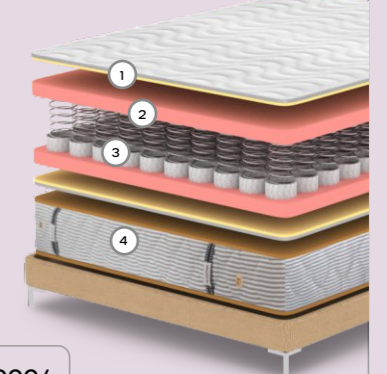

- 1 Premium Jacquard fabric with quilting
- 2 Medium Density Foam top layer
- 3 Rebonded Foam base
- 4 Zero sagging

MRP

King (78x72)	32000/-
Queen (78x60)	25600/-
Price/sq ft (INCL GST & TRANSPORT)	845/-

ORTHO LUXE

- 1 Top side Quilting of 0.8" of Softy Foam
 - 2 Top Comfort Layer of 2" Memory Foam
 - 3 Additional Comfort Layer of 2" of 95% Natural Latex of 90D, ILD 36-40 (ECO, OEKO Certified and Lab test for Purity)
 - 4 Support Layer of 4" of 95 Density Bonded Foam
 - 5 Bottom Side Quilting of 0.5" of Medium Density PU Foam
- Premium Quality Turkish Jacquard Fabric of 450 gsm

MRP

King (78x72)	81000/-
Queen (78x60)	69000/-
Price/sq ft (INCL GST & TRANSPORT)	2200/-

SPRING PLUS

Medium Firm mattress made with Pocket Spring of varying thickness and Fire retardant fabric

- 1 Fire retardant fabric
- 2 Premium quality HD Foam
- 3 Durable pocket spring for longevity
- 4 Premium quality HD Foam

MRP

King (78x72)	34000/-
Queen (78x60)	27200/-
Price/sq ft (INCL GST & TRANSPORT)	898/-