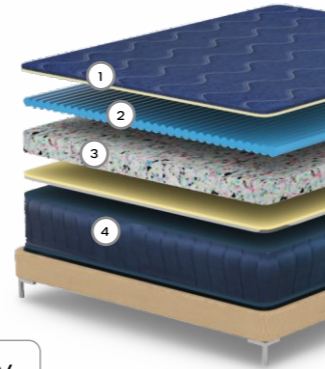

MRP

King (78x72)	51000/-
Queen (78x60)	40800/-
Price/sq ft (INCL GST & TRANSPORT)	1347/-

GENZ

GENZ is an ideal sleeping surface for mobile millennial user leading an active life actively seeking growth in career and lifestyle

- 1 Premium Jacquard Fabric with quilting
- 2 SOFTY Foam top layer
- 3 Premium quality HR Foam
- 4 Compressible mattress

MRP

King (78x72)	34000/-
Queen (78x60)	27200/-
Price/sq ft (INCL GST & TRANSPORT)	898/-

RIPPLE

RIPPLE's smart design ensures ideal weight distribution of human body across the mattress ensuring perfect orthopedic support. Air circulates freely through its channels ensuring heat dissipation

- 1 Premium Jacquard Fabric with quilting
- 2 Breathable HCS Fiber based Ripple channels
- 3 Support Layer of Bonded foam providing firm support
- 4 Firm mattress for a healthy ortho support

MRP

King (78x72)	31000/-
Queen (78x60)	24800/-
Price/sq ft (INCL GST & TRANSPORT)	819/-