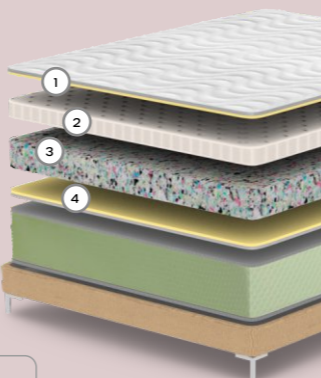

MRP

King (78x72)	46000/-
Queen (78x60)	36800/-
Price/sq ft (INCL GST & TRANSPORT)	1215/-

NATURE PRO

NATURE PRO ensures a natural breathable sleeping experience. Firm surface mattress with high resilience for a healthy back support.

- 1 Premium Jacquard Fabric with quilting
- 2 High Density Natural Latex promising upward thrust
- 3 Support Layer of Bonded foam providing firm support
- 4 Firm mattress for a healthy ortho support

MRP