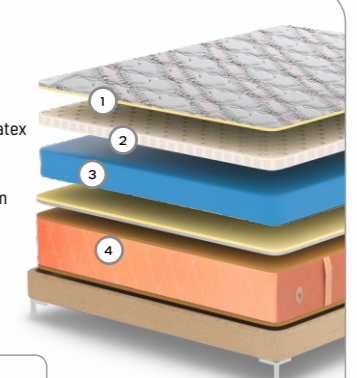

- 1 Premium Jacquard Fabric with quilting
- 2 High Density Natural Latex promising upward thrust
- 3 Support Layer of Bonded foam providing firm support
- 4 Firm mattress for a healthy ortho support

MRP

- 1 Premium Jacquard Fabric with quilting
- 2 High Resilience Foam providing firm support
- 3 Firm Orthopedic support
- 4 Comes in a box for easy installation

MRP

King (78x72)	57000/-
Queen (78x60)	45600/-
Price/sq ft (INCL GST & TRANSPORT)	1505/-

ORTHO FLEX

ORTHO FLEX has a high degree of ergonomic orthopaedic qualities. It provides excellent body support and bounce back up.

- 1 Premium Jacquard Fabric with quilting
- 2 Top layer of High Density Natural Latex ensuring responsiveness
- 3 High Resilience Foam providing firm support
- 4 Comes in a box for easy installation

MRP

King (78x72)	35000/-
Queen (78x60)	28000/-
Price/sq ft (INCL GST & TRANSPORT)	924/-

SPINE THERAPY

SPINE THERAPY provides that luxurious Hotel kind of feel with memory foam top layer at the comfort of your city home