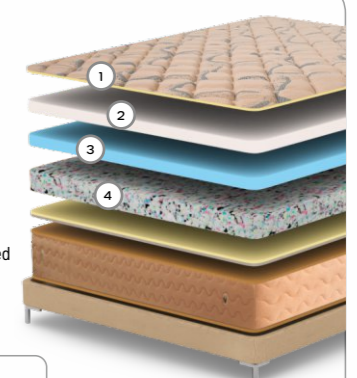

ORTHO FLEX

ORTHO FLEX has a high degree of ergonomic orthopaedic qualities. It provides excellent body support and bounce back up.

- 1 Premium Jacquard Fabric with quilting
- 2 Top layer of High Density Natural Latex ensuring responsiveness
- 3 High Resilience Foam providing firm support
- 4 Comes in a box for easy installation

MRP

King (78x72)	35000/-
Queen (78x60)	28000/-
Price/sq ft (INCL GST & TRANSPORT)	924/-

SPINE THERAPY

SPINE THERAPY provides that luxurious Hotel kind of feel with memory foam top layer at the comfort of your city home

- 1 Premium Jacquard fabric and plush quilting
- 2 Top layer of Memory foam ensuring relaxation
- 3 High resilience foam provides bounce back
- 4 Base layer of High density rebounded foam for adequate support

MRP

King (78x72)	51000/-
Queen (78x60)	40800/-
Price/sq ft (INCL GST & TRANSPORT)	1347/-

GENZ

GENZ is an ideal sleeping surface for mobile millennial user leading an active life actively seeking growth in career and lifestyle