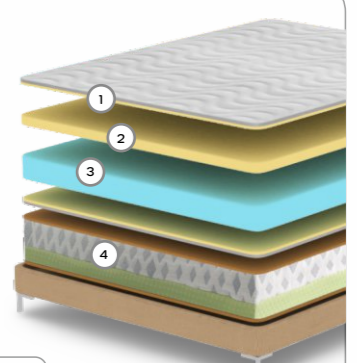

- 1 Premium Jacquard fabric and plush quilting
- 2 Top layer of Memory foam ensuring relaxation
- 3 High resilience foam provides bounce back
- 4 Base layer of High density rebounded foam for adequate support

MRP

King (78x72)	51000/-
Queen (78x60)	40800/-
Price/sq ft (INCL GST & TRANSPORT)	1347/-

GENZ

GENZ is an ideal sleeping surface for mobile millennial user leading an active life actively seeking growth in career and lifestyle

- 1 Premium Jacquard Fabric with quilting
- 2 SOFTY Foam top layer
- 3 Premium quality HR Foam
- 4 Compressible mattress

MRP

King (78x72)	34000/-
Queen (78x60)	27200/-
Price/sq ft (INCL GST & TRANSPORT)	898/-

RIPPLE

RIPPLE's smart design ensures ideal weight distribution of human body across the mattress ensuring perfect orthopedic support. Air circulates freely through its channels ensuring heat dissipation