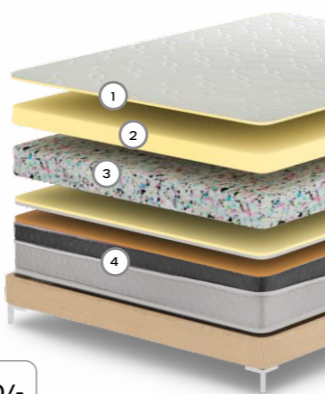

MRP

King (78x72)	31000/-
Queen (78x60)	24800/-
Price/sq ft (INCL GST & TRANSPORT)	819/-

EURO BOND

EURO BOND is soft on the top and firm in its base ensuring wonderful back support while giving a plush surface feel with its stylish Eurotop finish.

- 1 Premium Jacquard fabric with quilting
- 2 Medium Density Foam top layer
- 3 Rebonded Foam base
- 4 Zero sagging

MRP

King (78x72)	32000/-
Queen (78x60)	25600/-
Price/sq ft (INCL GST & TRANSPORT)	845/-