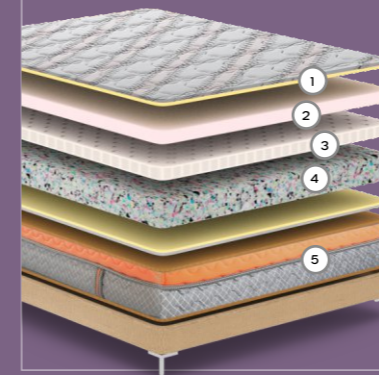

- 1 Premium Jacquard fabric with quilting
- 2 Medium Density Foam top layer
- 3 Rebonded Foam base
- 4 Zero sagging

MRP

King (78x72)	32000/-
Queen (78x60)	25600/-
Price/sq ft (INCL GST & TRANSPORT)	845/-

ORTHO LUXE

- 1 Top side Quilting of 0.8" of Softy Foam
 - 2 Top Comfort Layer of 2" Memory Foam
 - 3 Additional Comfort Layer of 2" of 95% Natural Latex of 90D, ILD 36-40 (ECO, OEKO Certified and Lab test for Purity)
 - 4 Support Layer of 4" of 95 Density Bonded Foam
 - 5 Bottom Side Quilting of 0.5" of Medium Density PU Foam
- Premium Quality Turkish Jacquard Fabric of 450 gsm