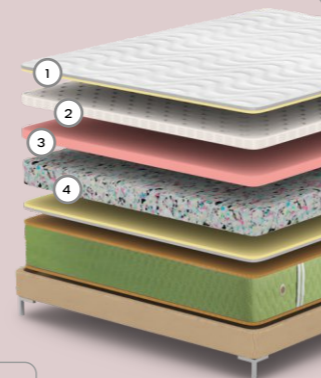

MATTRESS | COMFORTERS | PROTECTORS | PILLOWS | CUSHIONS

SPINE NATURA

SPINE NATURA strikes a perfect balance and provides goodness of natural latex while maintaining optimum firmness and bounce. For those seeking a medium firm surface.

- 1 Premium Jacquard Fabric with quilting
- 2 High Density Natural Latex promising upward thrust
- 3 High Resilience Middle Layer ensuring medium firm feel
- 4 Support Layer of Bonded foam providing firm support