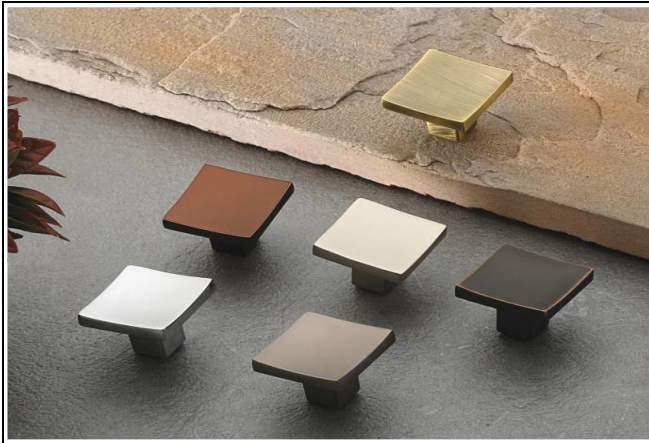

Knob-6		Material : Zink Alloy
Finish : CP, Satin, Rose, Black, Copper/TT, B/A		
Size	Standard	
Packing	36	
Rate