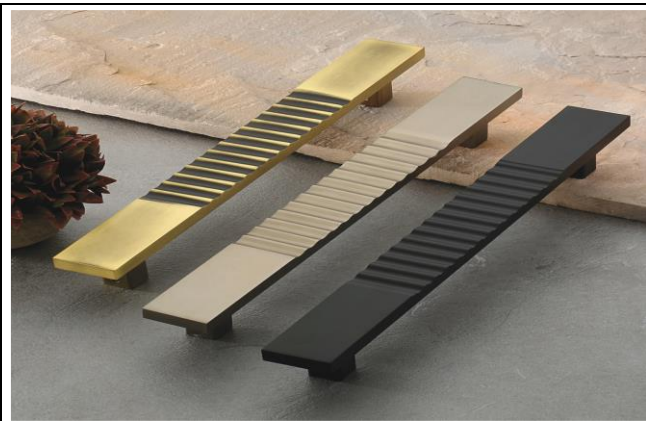

SGH-1002

Material : Aluminium

Finish : Black, ASS, B/A

Size	300	450	600
Packing	1-Set	1-Set	1-Set
Rate			

SGH-1003

Material : Aluminium

Finish : Black, ASS, B/A

Size	300	450	600
Packing	1-Set	1-Set	1-Set
Rate			