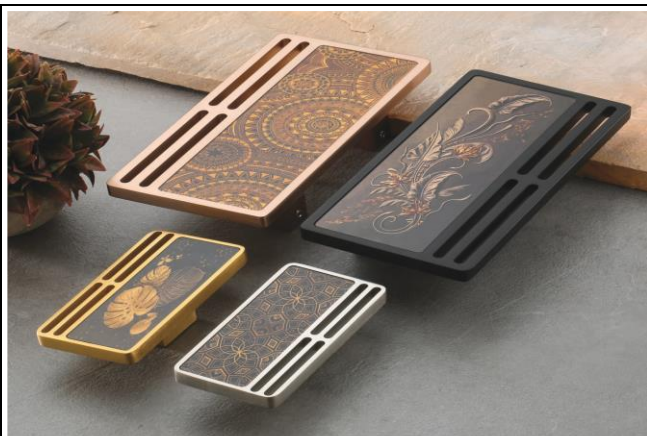

SGH-1032

Material : Aluminium

Finish : Gold, BSS, Copper, Black

Size	Small (60 x 120mm)	Big (100 x 200mm)
Packing	08 Pcs.	1-Set