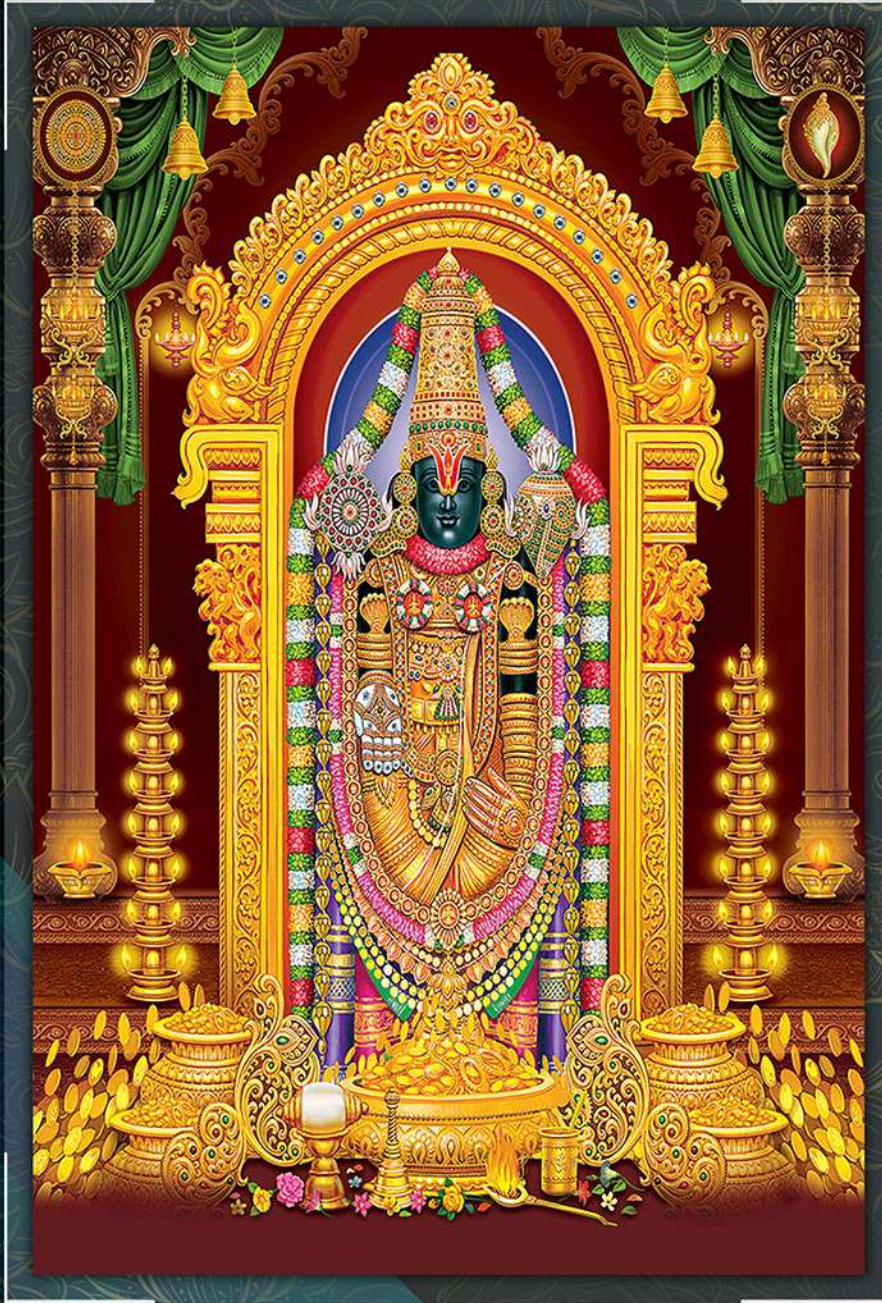

texture
emboss

HD-R-17

2x3

TEXTURE HIGHDEEP
VITRIFIED POSTER