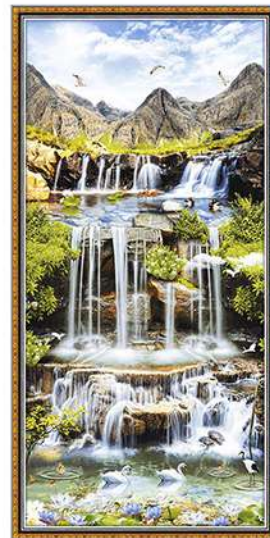

DIGITAL GVT POSTER TILES

DIGITAL
[GVT VITRI FIED] [2x4]
BODY

SIZE : 2x4

PACKING : 2 Pcs.

WEIGHT : 30 Kg. (approx)

PACKING TYPE : CARTOON

G-860