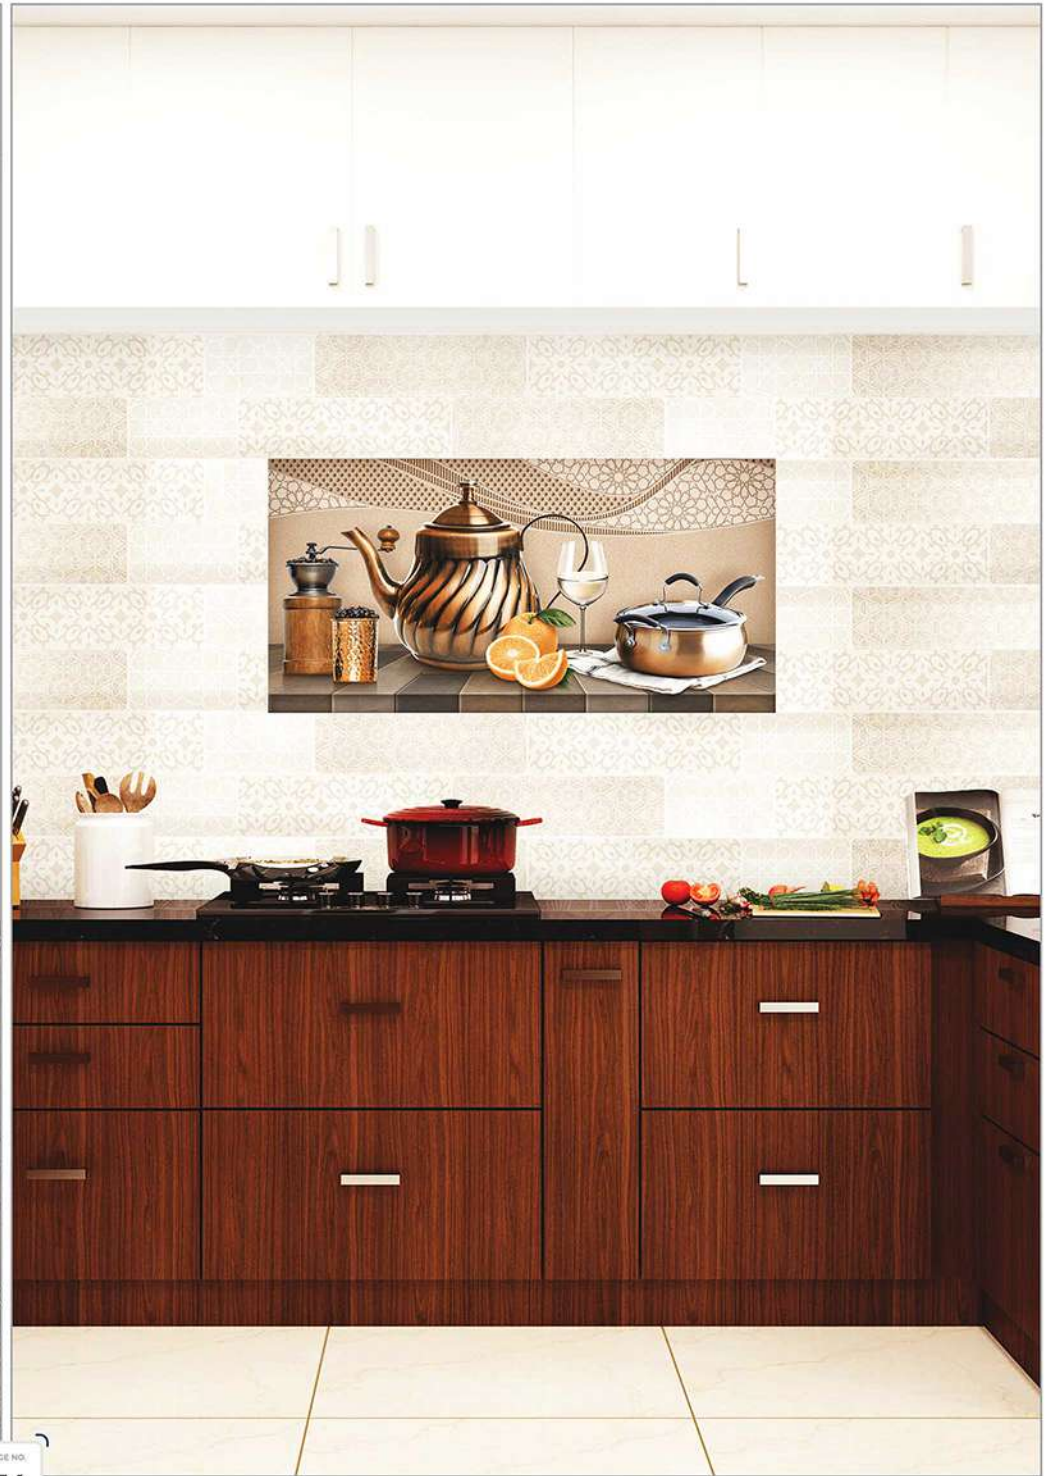

# DIGITAL GVT POSTER TILES

SIZE : 2X4

**SIZE : 2x4**

**PACKING : 2 Pcs.**

**WEIGHT : 30 Kg. (approx)**

**PACKING TYPE : CARTOON**

G-433

G-437