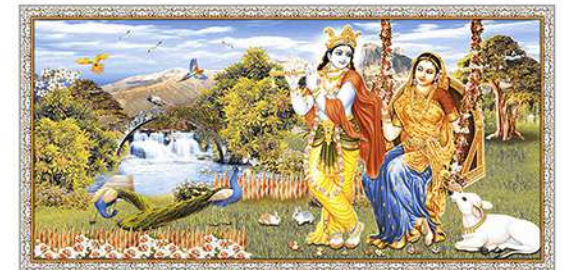

SIZE : 2x4

PACKING : 2 Pcs.

WEIGHT : 30 Kg. (approx)

PACKING TYPE : CARTOON

G-832