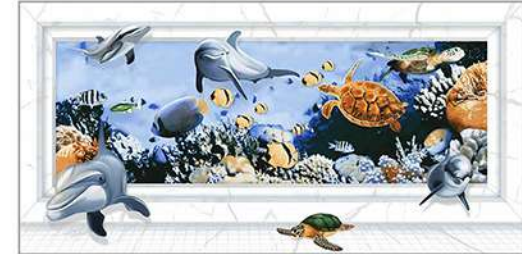

DIGITAL GVT POSTER TILES

DIGITAL
[GVT VITRI
FIED
BODY] [2x4]

SIZE : 2x4

PACKING : 2 Pcs.

WEIGHT : 30 Kg. (approx)

PACKING TYPE : CARTOON

G-480