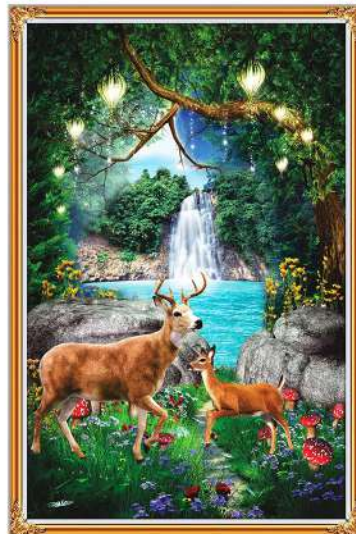

SIZE : 800x1200

PACKING : 2 Pcs.

WEIGHT : 45 Kg. (approx)

PACKING TYPE : CARTOON

HG-8034