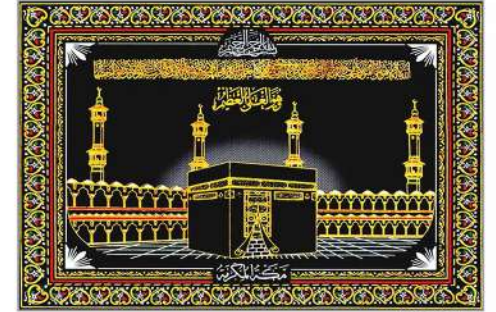

SIZE : 2x3

PACKING : 2 Pcs.

WEIGHT : 28 Kg. (approx)

PACKING TYPE : CARTOON

HG-354