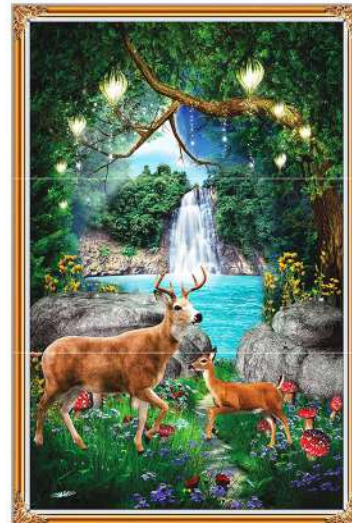

[6x4]
2x4-3 PCS.
3 PIECE - SET

CHEMICAL
CMYK
PRINT

HI-GLOSS PLAIN & GLITTER POSTER TILES

SIZE : 6x4

PACKING : 3 Pcs.

WEIGHT : 45 Kg. (approx)

PACKING TYPE : CARTOON

HG-6013