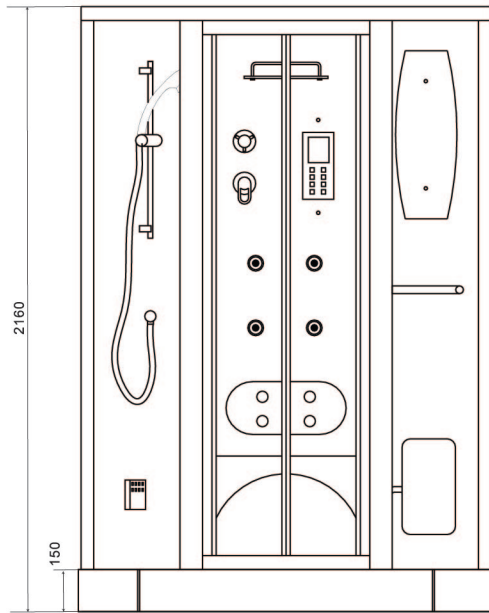

RAS - 201 FS

RAS - 201 FS | SIZE: 1500 X 1500 X 2160

- Bath tub with whirlpool system and multifunction shower enclosure
- Steam bath with electronic control
- Acupuncture massage jets: 10 No.
- Rain shower
- Hot and cold mixer
- 3 Flow hand shower with flexible tube
- Dume light
- CD competable FM Radio with speaker
- Exhaust fan
- Hand free telephonic reciever
- Foot massage
- Ozone sterlizer

RAS - 204 BH

RAS - 204 BH | SIZE: 1700 X 1300 X 2200

- Multifunction shower system with Steam and Sauna Bath
- Back massage jet
- Rain shower
- Hot and cold mixer
- 3 Flow hand shower with sliding bar
- Dume light
- CD competable FM Radio with speaker
- Exhaust fan
- Hand free telephonic reciever
- Foot massage
- Ozone sterlizer
- Deodorant siphon
- Explosion proof lamp
- Sand glass, Wooden bucket
- Waterproof temprature

RAS - 205 FS

RAS - 205 FS | SIZE: 1200 X 900 X 2150

- Multifunction shower enclosure
- Steam bath with electronic control
- Hydro massage jets: 8 No.
- Rain shower
- Hot and cold mixer
- 3 Flow hand shower with flexible tube
- Ceiling light
- CD competable FM Radio with speaker
- Exhaust fan
- Hand free telephonic reciever
- Foot massage
- Ozone sterlizer

RAS - 206 FS

RAS - 206 FS | SIZE: 1050 X 1050 X 2160

- Ceiling light
- CD compatible FM Radio with speaker
- Exhaust fan
- Hand free telephonic receiver
- Foot massage
- Toiletty self
- Multifunction shower system
- Steam bath with feather touch digital control panel
- Hydro massage big jets: 4 No.
- Back massage jet : 4 No.
- Rain shower
- Hot and cold mixer
- 3 Flow hand shower with flexible tube