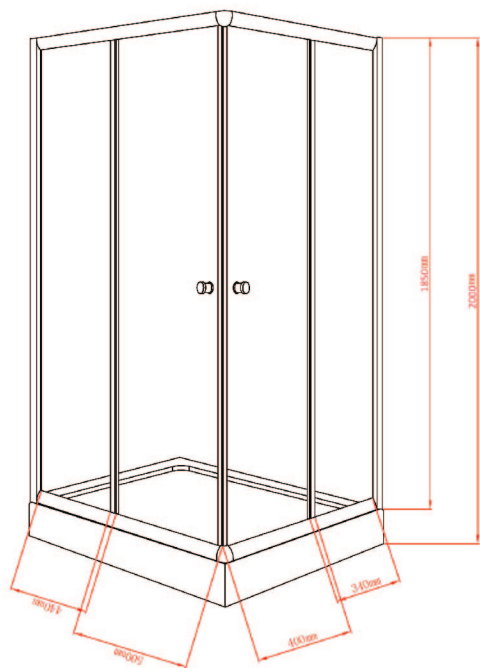

RAS - 205 FS

RAS - 205 FS | SIZE: 1200 X 900 X 2150

- Multifunction shower enclosure
- Steam bath with electronic control
- Hydro massage jets: 8 No.
- Rain shower
- Hot and cold mixer
- 3 Flow hand shower with flexible tube
- Ceiling light
- CD competable FM Radio with speaker
- Exhaust fan
- Hand free telephonic reciever
- Foot massage
- Ozone sterlizer

RAS - 206 FS

RAS - 206 FS | SIZE: 1050 X 1050 X 2160

- Ceiling light
- CD compatible FM Radio with speaker
- Exhaust fan
- Hand free telephonic receiver
- Foot massage
- Toiletty self
- Multifunction shower system
- Steam bath with feather touch digital control panel
- Hydro massage big jets: 4 No.
- Back massage jet : 4 No.
- Rain shower
- Hot and cold mixer
- 3 Flow hand shower with flexible tube

RAS - 207 FS

RAS - 207 FS | SIZE: 900 X 900 X 2160

- Multifunction shower system
- Steam bath with feather touch digital control panel
- Acupuncture massage jets: 8 No
- Rain shower
- Hot and cold mixer
- 3 Flow hand shower with flexible tube
- Ceiling light
- CD competable FM Radio with speaker
- Exhaust fan
- Hand free telephonic reciever
- Foot massage
- Ozone sterlizer
- Toiletry self & vanity mirror

RAS - 211 BH

RAS - 211 BH | SIZE: 1000 X 800 X 1995

- Shower enclosure with tray - Square

RAS - 212 BH

RAS - 212 BH | SIZE: 1200 X 800 X 1995

- Shower enclosure with tray - Square

RAS - 213 BH

RAS - 213 BH | SIZE: 900 X 900 X 1995