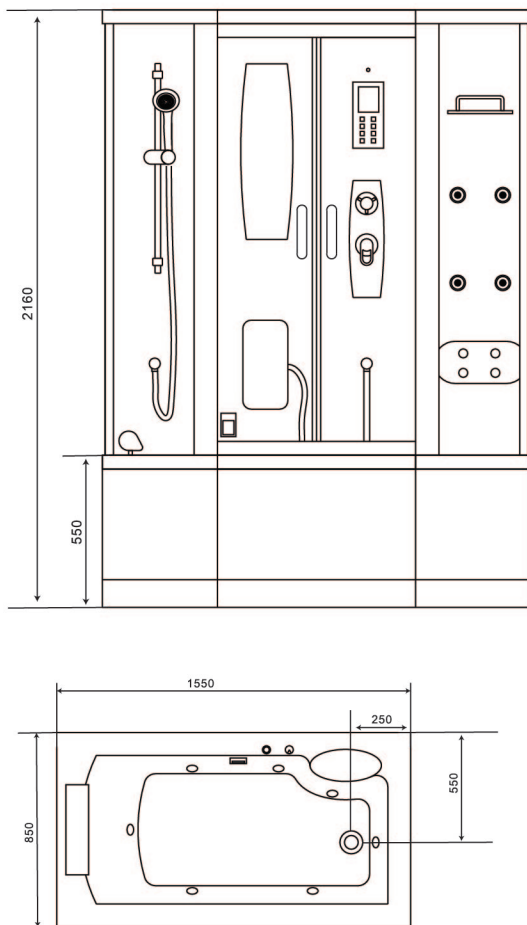

RAS DELTA™

THE NEW DIMENSION

Stimulate your senses

www.rasdelta.com

RAS - 202 BH

RAS - 202 BH | SIZE: 1500 X 1500 X 2200

- Bath tub with whirlpool system and multifunction shower enclosure
- Steam bath with electronic control
- Acupuncture massage jet : 6 No.
- Back massage Jet : 8 No.
- Rain shower - Hot and cold mixer
- 3 Flow hand shower with flexible tube
- Dume light & back light
- CD competable FM Radio with speaker
- Exhaust fan - Hand free telephonic reciever
- Foot massage - Ozone sterlizer
- Sami-automatic siphon
- Back rest, cloth rack and luxury self

RAS - 203 FS

RAS - 203 FS | SIZE: 1550 X 850 X 2160

- Bath tub with whirlpool system and multifunction shower enclosure
- Steam bath with electronic control
- Acupuncture massage jets: 10 No.
- Rain shower
- Hot and cold mixer
- 3 Flow hand shower with flexible tube
- Dume light
- CD competable FM Radio with speaker
- Exhaust fan
- Hand free telephonic reciever
- Foot massage
- Ozone sterlizer

RAS - 201 FS

RAS - 201 FS | SIZE: 1500 X 1500 X 2160

- Bath tub with whirlpool system and multifunction shower enclosure
- Steam bath with electronic control
- Acupuncture massage jets: 10 No.
- Rain shower
- Hot and cold mixer
- 3 Flow hand shower with flexible tube
- Dume light
- CD competable FM Radio with speaker
- Exhaust fan
- Hand free telephonic reciever
- Foot massage
- Ozone sterlizer

RAS - 211 BH

RAS - 211 BH | SIZE: 1000 X 800 X 1995

- Shower enclosure with tray - Square

RAS - 212 BH

RAS - 212 BH | SIZE: 1200 X 800 X 1995

- Shower enclosure with tray - Square

RAS - 213 BH

RAS - 213 BH | SIZE: 900 X 900 X 1995