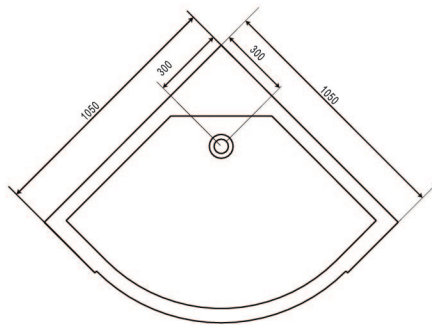

RAS - 204 BH

RAS - 204 BH | SIZE: 1700 X 1300 X 2200

- Multifunction shower system with Steam and Sauna Bath
- Back massage jet
- Rain shower
- Hot and cold mixer
- 3 Flow hand shower with sliding bar
- Dume light
- CD competable FM Radio with speaker
- Exhaust fan
- Hand free telephonic reciever
- Foot massage
- Ozone sterlizer
- Deodorant siphon
- Explosion proof lamp
- Sand glass, Wooden bucket
- Waterproof temprature

RAS - 205 FS

RAS - 205 FS | SIZE: 1200 X 900 X 2150

- Multifunction shower enclosure
- Steam bath with electronic control
- Hydro massage jets: 8 No.
- Rain shower
- Hot and cold mixer
- 3 Flow hand shower with flexible tube
- Ceiling light
- CD competable FM Radio with speaker
- Exhaust fan
- Hand free telephonic reciever
- Foot massage
- Ozone sterlizer

RAS - 206 FS

RAS - 206 FS | SIZE: 1050 X 1050 X 2160

- Ceiling light
- CD compatible FM Radio with speaker
- Exhaust fan
- Hand free telephonic receiver
- Foot massage
- Toiletty self
- Multifunction shower system
- Steam bath with feather touch digital control panel
- Hydro massage big jets: 4 No.
- Back massage jet : 4 No.
- Rain shower
- Hot and cold mixer
- 3 Flow hand shower with flexible tube

RAS - 211 BH

RAS - 211 BH | SIZE: 1000 X 800 X 1995

- Shower enclosure with tray - Square

RAS - 212 BH

RAS - 212 BH | SIZE: 1200 X 800 X 1995

- Shower enclosure with tray - Square

RAS - 213 BH

RAS - 213 BH | SIZE: 900 X 900 X 1995