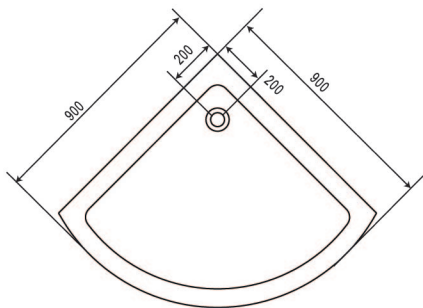

RAS - 207 FS

RAS - 207 FS | SIZE: 900 X 900 X 2160

- Multifunction shower system
- Steam bath with feather touch digital control panel
- Acupuncture massage jets: 8 No
- Rain shower
- Hot and cold mixer
- 3 Flow hand shower with flexible tube
- Ceiling light
- CD competable FM Radio with speaker
- Exhaust fan
- Hand free telephonic reciever
- Foot massage
- Ozone sterlizer
- Toiletry self & vanity mirror