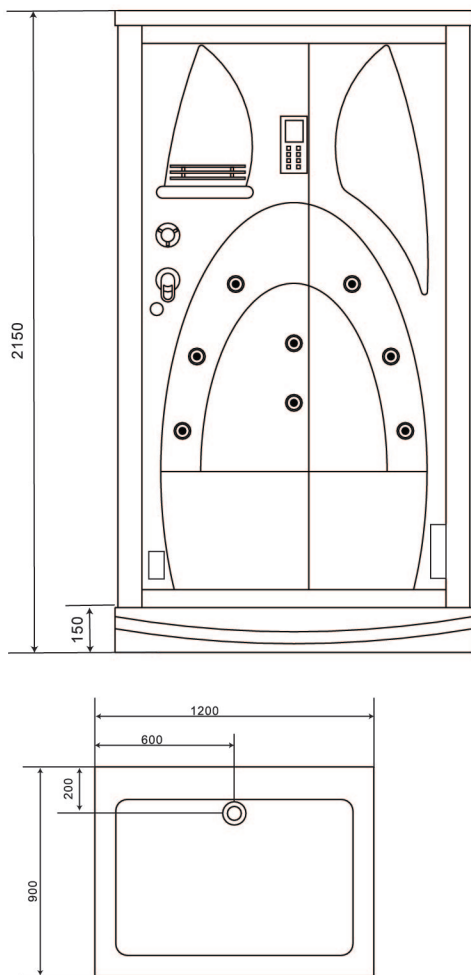

RAS - 201 FS

RAS - 201 FS | SIZE: 1500 X 1500 X 2160

- Bath tub with whirlpool system and multifunction shower enclosure
- Steam bath with electronic control
- Acupuncture massage jets: 10 No.
- Rain shower
- Hot and cold mixer
- 3 Flow hand shower with flexible tube
- Dume light
- CD competable FM Radio with speaker
- Exhaust fan
- Hand free telephonic reciever
- Foot massage
- Ozone sterlizer

RAS - 204 BH

RAS - 204 BH | SIZE: 1700 X 1300 X 2200

- Multifunction shower system with Steam and Sauna Bath
- Back massage jet
- Rain shower
- Hot and cold mixer
- 3 Flow hand shower with sliding bar
- Dume light
- CD competable FM Radio with speaker
- Exhaust fan
- Hand free telephonic reciever
- Foot massage
- Ozone sterlizer
- Deodorant siphon
- Explosion proof lamp
- Sand glass, Wooden bucket
- Waterproof temprature

RAS - 205 FS

RAS - 205 FS | SIZE: 1200 X 900 X 2150

- Multifunction shower enclosure
- Steam bath with electronic control
- Hydro massage jets: 8 No.
- Rain shower
- Hot and cold mixer
- 3 Flow hand shower with flexible tube
- Ceiling light
- CD competable FM Radio with speaker
- Exhaust fan
- Hand free telephonic reciever
- Foot massage
- Ozone sterlizer

RAS - 211 BH

RAS - 211 BH | SIZE: 1000 X 800 X 1995

- Shower enclosure with tray - Square

RAS - 212 BH

RAS - 212 BH | SIZE: 1200 X 800 X 1995

- Shower enclosure with tray - Square

RAS - 213 BH

RAS - 213 BH | SIZE: 900 X 900 X 1995