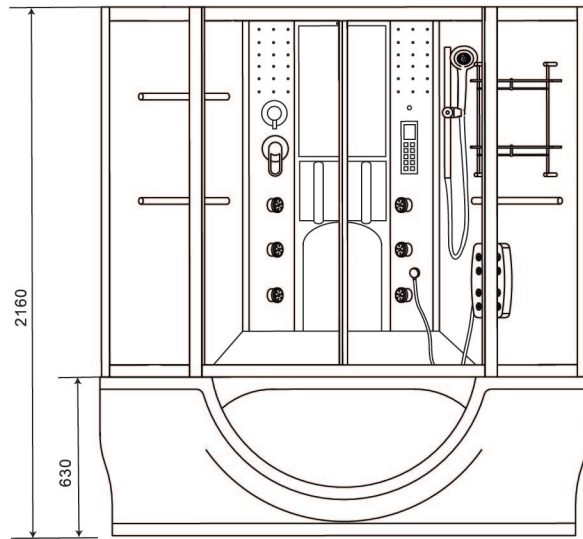

RAS DELTA™

THE NEW DIMENSION

Stimulate your senses

www.rasdelta.com

RAS - 202 BH

RAS - 202 BH | SIZE: 1500 X 1500 X 2200

- Bath tub with whirlpool system and multifunction shower enclosure
- Steam bath with electronic control
- Acupuncture massage jet : 6 No.
- Back massage Jet : 8 No.
- Rain shower - Hot and cold mixer
- 3 Flow hand shower with flexible tube
- Dume light & back light
- CD competable FM Radio with speaker
- Exhaust fan - Hand free telephonic reciever
- Foot massage - Ozone sterlizer
- Sami-automatic siphon
- Back rest, cloth rack and luxury self

RAS - 203 FS

RAS - 203 FS | SIZE: 1550 X 850 X 2160

- Bath tub with whirlpool system and multifunction shower enclosure
- Steam bath with electronic control
- Acupuncture massage jets: 10 No.
- Rain shower
- Hot and cold mixer
- 3 Flow hand shower with flexible tube
- Dume light
- CD competable FM Radio with speaker
- Exhaust fan
- Hand free telephonic reciever
- Foot massage
- Ozone sterlizer

RAS - 201 FS

RAS - 201 FS | SIZE: 1500 X 1500 X 2160

- Bath tub with whirlpool system and multifunction shower enclosure
- Steam bath with electronic control
- Acupuncture massage jets: 10 No.
- Rain shower
- Hot and cold mixer
- 3 Flow hand shower with flexible tube
- Dume light
- CD competable FM Radio with speaker
- Exhaust fan
- Hand free telephonic reciever
- Foot massage
- Ozone sterlizer

RAS - 204 BH

RAS - 204 BH | SIZE: 1700 X 1300 X 2200

- Multifunction shower system with Steam and Sauna Bath
- Back massage jet
- Rain shower
- Hot and cold mixer
- 3 Flow hand shower with sliding bar
- Dume light
- CD competable FM Radio with speaker
- Exhaust fan
- Hand free telephonic reciever
- Foot massage
- Ozone sterlizer
- Deodorant siphon
- Explosion proof lamp
- Sand glass, Wooden bucket
- Waterproof temprature