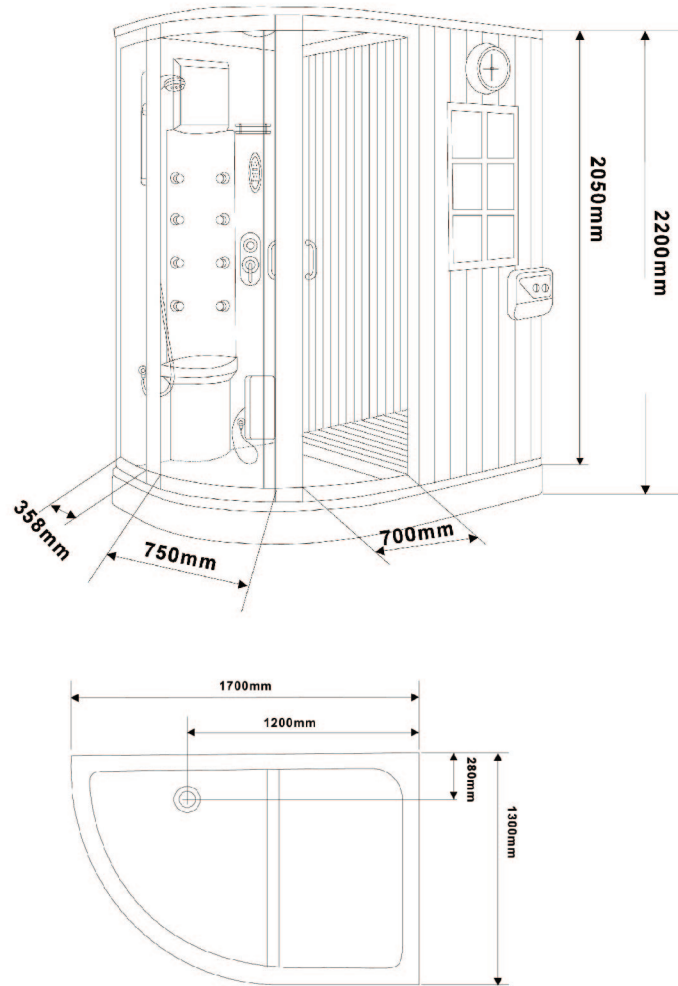

RAS DELTA™

THE NEW DIMENSION

Stimulate your senses

www.rasdelta.com

RAS - 202 BH

RAS - 202 BH | SIZE: 1500 X 1500 X 2200

- Bath tub with whirlpool system and multifunction shower enclosure
- Steam bath with electronic control
- Acupuncture massage jet : 6 No.
- Back massage Jet : 8 No.
- Rain shower - Hot and cold mixer
- 3 Flow hand shower with flexible tube
- Dume light & back light
- CD competable FM Radio with speaker
- Exhaust fan - Hand free telephonic reciever
- Foot massage - Ozone sterlizer
- Sami-automatic siphon
- Back rest, cloth rack and luxury self

RAS - 203 FS

RAS - 203 FS | SIZE: 1550 X 850 X 2160

- Bath tub with whirlpool system and multifunction shower enclosure
- Steam bath with electronic control
- Acupuncture massage jets: 10 No.
- Rain shower
- Hot and cold mixer
- 3 Flow hand shower with flexible tube
- Dume light
- CD competable FM Radio with speaker
- Exhaust fan
- Hand free telephonic reciever
- Foot massage
- Ozone sterlizer

RAS - 201 FS

RAS - 201 FS | SIZE: 1500 X 1500 X 2160

- Bath tub with whirlpool system and multifunction shower enclosure
- Steam bath with electronic control
- Acupuncture massage jets: 10 No.
- Rain shower
- Hot and cold mixer
- 3 Flow hand shower with flexible tube
- Dume light
- CD competable FM Radio with speaker
- Exhaust fan
- Hand free telephonic reciever
- Foot massage
- Ozone sterlizer

RAS - 204 BH

RAS - 204 BH | SIZE: 1700 X 1300 X 2200

- Multifunction shower system with Steam and Sauna Bath
- Back massage jet
- Rain shower
- Hot and cold mixer
- 3 Flow hand shower with sliding bar
- Dume light
- CD competable FM Radio with speaker
- Exhaust fan
- Hand free telephonic reciever
- Foot massage
- Ozone sterlizer
- Deodorant siphon
- Explosion proof lamp
- Sand glass, Wooden bucket
- Waterproof temprature