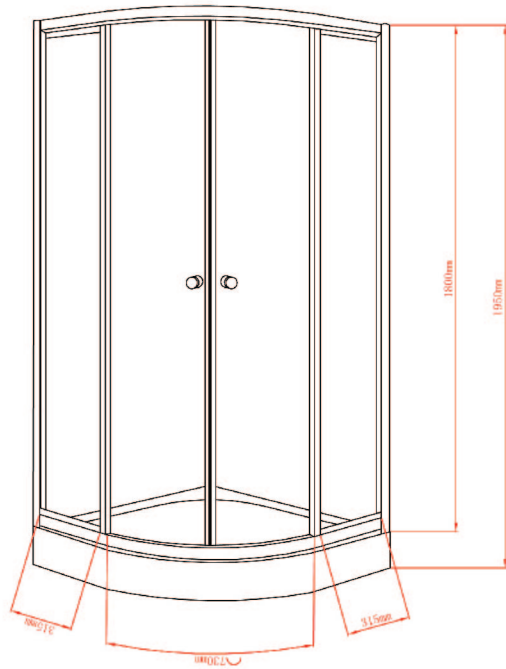

RAS DELTA™

THE NEW DIMENSION

Stimulate your senses

www.rasdelta.com

RAS - 202 BH

RAS - 202 BH | SIZE: 1500 X 1500 X 2200

- Bath tub with whirlpool system and multifunction shower enclosure
- Steam bath with electronic control
- Acupuncture massage jet : 6 No.
- Back massage Jet : 8 No.
- Rain shower - Hot and cold mixer
- 3 Flow hand shower with flexible tube
- Dume light & back light
- CD competable FM Radio with speaker
- Exhaust fan - Hand free telephonic reciever
- Foot massage - Ozone sterlizer
- Sami-automatic siphon
- Back rest, cloth rack and luxury self

RAS - 206 FS

RAS - 206 FS | SIZE: 1050 X 1050 X 2160

- Ceiling light
- CD compatible FM Radio with speaker
- Exhaust fan
- Hand free telephonic receiver
- Foot massage
- Toiletty self
- Multifunction shower system
- Steam bath with feather touch digital control panel
- Hydro massage big jets: 4 No.
- Back massage jet : 4 No.
- Rain shower
- Hot and cold mixer
- 3 Flow hand shower with flexible tube

RAS - 207 FS

RAS - 207 FS | SIZE: 900 X 900 X 2160

- Multifunction shower system
- Steam bath with feather touch digital control panel
- Acupuncture massage jets: 8 No
- Rain shower
- Hot and cold mixer
- 3 Flow hand shower with flexible tube
- Ceiling light
- CD competable FM Radio with speaker
- Exhaust fan
- Hand free telephonic reciever
- Foot massage
- Ozone sterlizer
- Toiletry self & vanity mirror

RAS - 211 BH

RAS - 211 BH | SIZE: 1000 X 800 X 1995

- Shower enclosure with tray - Square

RAS - 212 BH

RAS - 212 BH | SIZE: 1200 X 800 X 1995

- Shower enclosure with tray - Square

RAS - 213 BH

RAS - 213 BH | SIZE: 900 X 900 X 1995