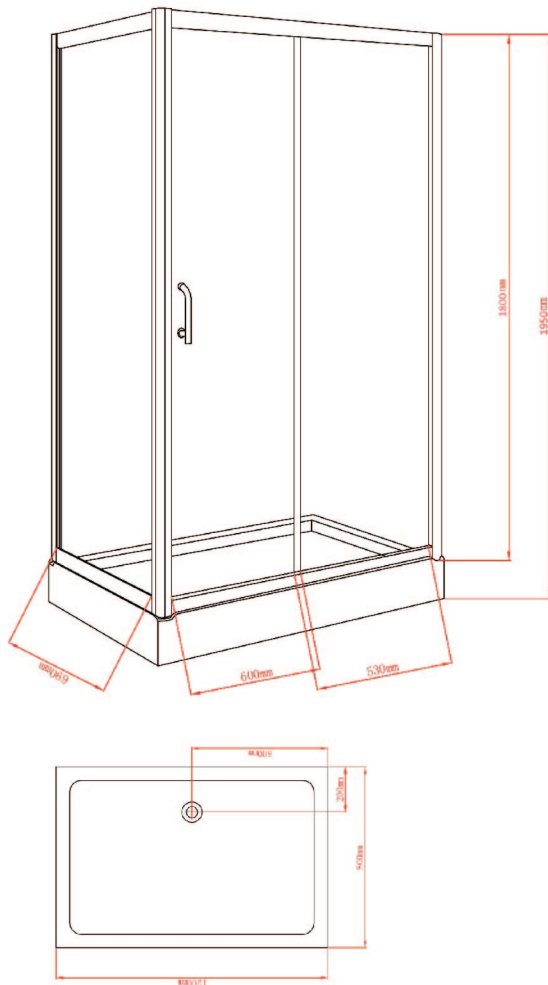

RAS - 205 FS

RAS - 205 FS | SIZE: 1200 X 900 X 2150

- Multifunction shower enclosure
- Steam bath with electronic control
- Hydro massage jets: 8 No.
- Rain shower
- Hot and cold mixer
- 3 Flow hand shower with flexible tube
- Ceiling light
- CD competable FM Radio with speaker
- Exhaust fan
- Hand free telephonic reciever
- Foot massage
- Ozone sterlizer

RAS - 206 FS

RAS - 206 FS | SIZE: 1050 X 1050 X 2160

- Ceiling light
- CD compatible FM Radio with speaker
- Exhaust fan
- Hand free telephonic receiver
- Foot massage
- Toiletty self
- Multifunction shower system
- Steam bath with feather touch digital control panel
- Hydro massage big jets: 4 No.
- Back massage jet : 4 No.
- Rain shower
- Hot and cold mixer
- 3 Flow hand shower with flexible tube

RAS - 207 FS

RAS - 207 FS | SIZE: 900 X 900 X 2160

- Multifunction shower system
- Steam bath with feather touch digital control panel
- Acupuncture massage jets: 8 No
- Rain shower
- Hot and cold mixer
- 3 Flow hand shower with flexible tube
- Ceiling light
- CD competable FM Radio with speaker
- Exhaust fan
- Hand free telephonic reciever
- Foot massage
- Ozone sterlizer
- Toiletry self & vanity mirror

RAS - 211 BH

RAS - 211 BH | SIZE: 1000 X 800 X 1995

- Shower enclosure with tray - Square

RAS - 212 BH

RAS - 212 BH | SIZE: 1200 X 800 X 1995

- Shower enclosure with tray - Square

RAS - 213 BH

RAS - 213 BH | SIZE: 900 X 900 X 1995