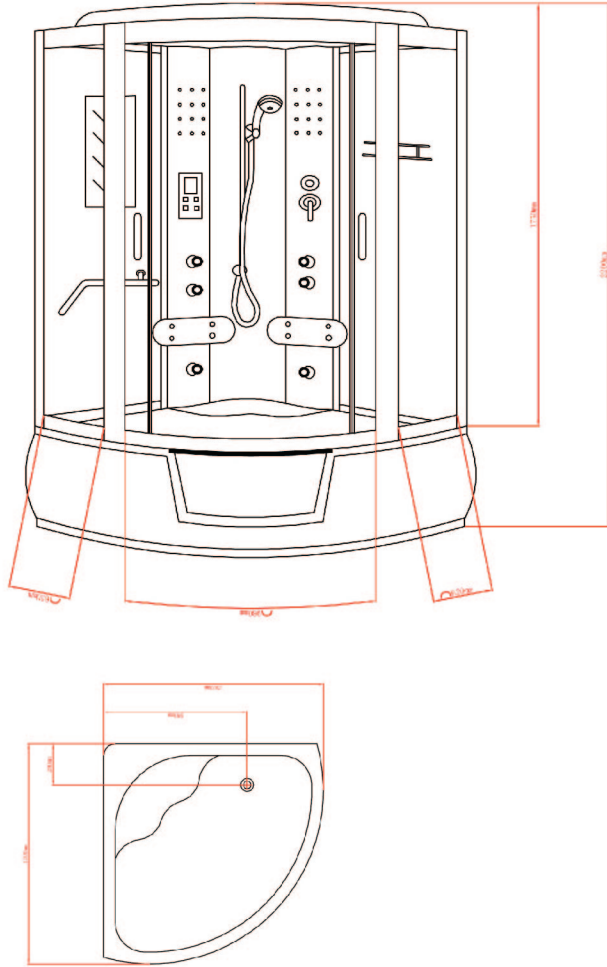

RAS DELTA™

THE NEW DIMENSION

Stimulate your senses

www.rasdelta.com

RAS - 202 BH

RAS - 202 BH | SIZE: 1500 X 1500 X 2200

- Bath tub with whirlpool system and multifunction shower enclosure
- Steam bath with electronic control
- Acupuncture massage jet : 6 No.
- Back massage Jet : 8 No.
- Rain shower - Hot and cold mixer
- 3 Flow hand shower with flexible tube
- Dume light & back light
- CD competable FM Radio with speaker
- Exhaust fan - Hand free telephonic reciever
- Foot massage - Ozone sterlizer
- Sami-automatic siphon
- Back rest, cloth rack and luxury self

RAS - 203 FS

RAS - 203 FS | SIZE: 1550 X 850 X 2160

- Bath tub with whirlpool system and multifunction shower enclosure
- Steam bath with electronic control
- Acupuncture massage jets: 10 No.
- Rain shower
- Hot and cold mixer
- 3 Flow hand shower with flexible tube
- Dume light
- CD competable FM Radio with speaker
- Exhaust fan
- Hand free telephonic reciever
- Foot massage
- Ozone sterlizer

RAS - 201 FS

RAS - 201 FS | SIZE: 1500 X 1500 X 2160

- Bath tub with whirlpool system and multifunction shower enclosure
- Steam bath with electronic control
- Acupuncture massage jets: 10 No.
- Rain shower
- Hot and cold mixer
- 3 Flow hand shower with flexible tube
- Dume light
- CD competable FM Radio with speaker
- Exhaust fan
- Hand free telephonic reciever
- Foot massage
- Ozone sterlizer

RAS - 204 BH

RAS - 204 BH | SIZE: 1700 X 1300 X 2200

- Multifunction shower system with Steam and Sauna Bath
- Back massage jet
- Rain shower
- Hot and cold mixer
- 3 Flow hand shower with sliding bar
- Dume light
- CD competable FM Radio with speaker
- Exhaust fan
- Hand free telephonic reciever
- Foot massage
- Ozone sterlizer
- Deodorant siphon
- Explosion proof lamp
- Sand glass, Wooden bucket
- Waterproof temprature