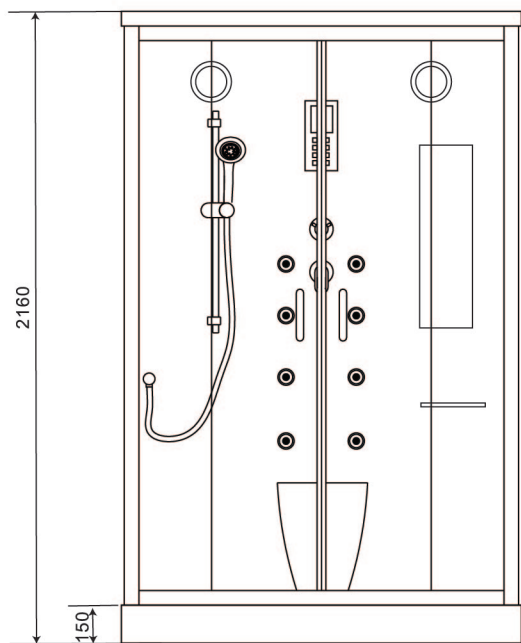

RAS - 204 BH

RAS - 204 BH | SIZE: 1700 X 1300 X 2200

- Multifunction shower system with Steam and Sauna Bath
- Back massage jet
- Rain shower
- Hot and cold mixer
- 3 Flow hand shower with sliding bar
- Dume light
- CD competable FM Radio with speaker
- Exhaust fan
- Hand free telephonic reciever
- Foot massage
- Ozone sterlizer
- Deodorant siphon
- Explosion proof lamp
- Sand glass, Wooden bucket
- Waterproof temprature

RAS - 205 FS

RAS - 205 FS | SIZE: 1200 X 900 X 2150

- Multifunction shower enclosure
- Steam bath with electronic control
- Hydro massage jets: 8 No.
- Rain shower
- Hot and cold mixer
- 3 Flow hand shower with flexible tube
- Ceiling light
- CD competable FM Radio with speaker
- Exhaust fan
- Hand free telephonic reciever
- Foot massage
- Ozone sterlizer

RAS - 206 FS

RAS - 206 FS | SIZE: 1050 X 1050 X 2160

- Ceiling light
- CD compatible FM Radio with speaker
- Exhaust fan
- Hand free telephonic receiver
- Foot massage
- Toiletty self
- Multifunction shower system
- Steam bath with feather touch digital control panel
- Hydro massage big jets: 4 No.
- Back massage jet : 4 No.
- Rain shower
- Hot and cold mixer
- 3 Flow hand shower with flexible tube

RAS - 207 FS

RAS - 207 FS | SIZE: 900 X 900 X 2160

- Multifunction shower system
- Steam bath with feather touch digital control panel
- Acupuncture massage jets: 8 No
- Rain shower
- Hot and cold mixer
- 3 Flow hand shower with flexible tube
- Ceiling light
- CD competable FM Radio with speaker
- Exhaust fan
- Hand free telephonic reciever
- Foot massage
- Ozone sterlizer
- Toiletry self & vanity mirror