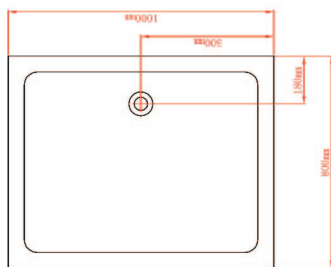

RAS - 205 FS

RAS - 205 FS | SIZE: 1200 X 900 X 2150

- Multifunction shower enclosure
- Steam bath with electronic control
- Hydro massage jets: 8 No.
- Rain shower
- Hot and cold mixer
- 3 Flow hand shower with flexible tube
- Ceiling light
- CD competable FM Radio with speaker
- Exhaust fan
- Hand free telephonic reciever
- Foot massage
- Ozone sterlizer

RAS - 206 FS

RAS - 206 FS | SIZE: 1050 X 1050 X 2160

- Ceiling light
- CD compatible FM Radio with speaker
- Exhaust fan
- Hand free telephonic receiver
- Foot massage
- Toiletty self
- Multifunction shower system
- Steam bath with feather touch digital control panel
- Hydro massage big jets: 4 No.
- Back massage jet : 4 No.
- Rain shower
- Hot and cold mixer
- 3 Flow hand shower with flexible tube

RAS - 207 FS

RAS - 207 FS | SIZE: 900 X 900 X 2160

- Multifunction shower system
- Steam bath with feather touch digital control panel
- Acupuncture massage jets: 8 No
- Rain shower
- Hot and cold mixer
- 3 Flow hand shower with flexible tube
- Ceiling light
- CD competable FM Radio with speaker
- Exhaust fan
- Hand free telephonic reciever
- Foot massage
- Ozone sterlizer
- Toiletry self & vanity mirror

RAS - 211 BH

RAS - 211 BH | SIZE: 1000 X 800 X 1995

- Shower enclosure with tray - Square

RAS - 212 BH

RAS - 212 BH | SIZE: 1200 X 800 X 1995

- Shower enclosure with tray - Square

RAS - 213 BH

RAS - 213 BH | SIZE: 900 X 900 X 1995