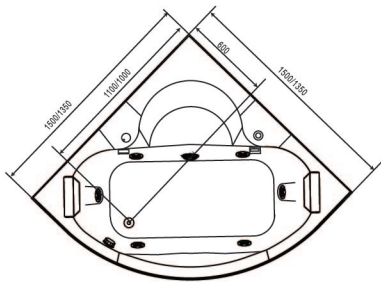

RAS DELTA™

THE NEW DIMENSION

Stimulate your senses

www.rasdelta.com

RAS - 202 BH

RAS - 202 BH | SIZE: 1500 X 1500 X 2200

- Bath tub with whirlpool system and multifunction shower enclosure
- Steam bath with electronic control
- Acupuncture massage jet : 6 No.
- Back massage Jet : 8 No.
- Rain shower - Hot and cold mixer
- 3 Flow hand shower with flexible tube
- Dume light & back light
- CD competable FM Radio with speaker
- Exhaust fan - Hand free telephonic reciever
- Foot massage - Ozone sterlizer
- Sami-automatic siphon
- Back rest, cloth rack and luxury self

RAS - 203 FS

RAS - 203 FS | SIZE: 1550 X 850 X 2160

- Bath tub with whirlpool system and multifunction shower enclosure
- Steam bath with electronic control
- Acupuncture massage jets: 10 No.
- Rain shower
- Hot and cold mixer
- 3 Flow hand shower with flexible tube
- Dume light
- CD competable FM Radio with speaker
- Exhaust fan
- Hand free telephonic reciever
- Foot massage
- Ozone sterlizer

RAS - 201 FS

RAS - 201 FS | SIZE: 1500 X 1500 X 2160

- Bath tub with whirlpool system and multifunction shower enclosure
- Steam bath with electronic control
- Acupuncture massage jets: 10 No.
- Rain shower
- Hot and cold mixer
- 3 Flow hand shower with flexible tube
- Dume light
- CD competable FM Radio with speaker
- Exhaust fan
- Hand free telephonic reciever
- Foot massage
- Ozone sterlizer

RAS - 211 BH

RAS - 211 BH | SIZE: 1000 X 800 X 1995

- Shower enclosure with tray - Square

RAS - 212 BH

RAS - 212 BH | SIZE: 1200 X 800 X 1995

- Shower enclosure with tray - Square

RAS - 213 BH

RAS - 213 BH | SIZE: 900 X 900 X 1995