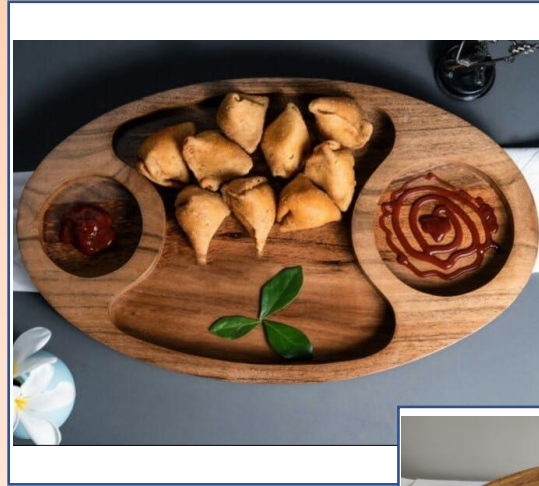

SKU: DruSP27

- **Wooden Brownie Sizzler**
- Material: Mango Wood
- Color: Brown
- Dimension: 8x6x1”
- MOQ: 50
- Price: _____

SKU: DruSP28

- Serving Square Platter 5 Compartment
- Material: Acacia Wood
- Color: Brown
- Dimension: 10x10x1"
- MOQ: 50
- Price: _____