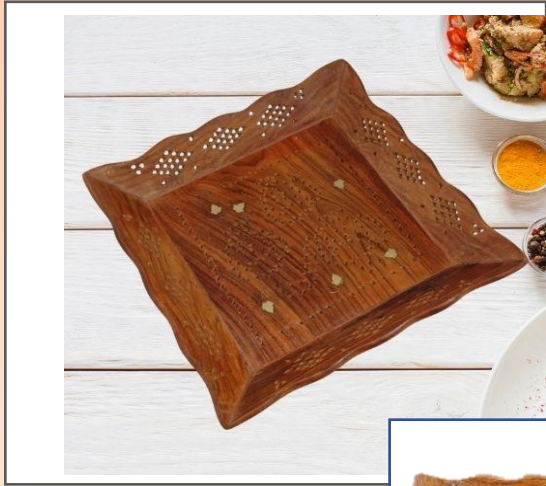

- Square Serving Tray – Net With Brass Work
- Material: Sheesham Wood.
- Color: Brown
- Dimension: 12x12x2“
- MOQ: 50
- Price: _____

- Rectangle Serving Knitting Tray
- Material: Sheesham Wood.
- Color: Brown
- Dimension: 15x8x1”
- MOQ: 50
- Price: _____

- Rectangle Serving Tray – Middle Brass Work Set of 3
- Material: Sheesham Wood.
- Color: Brown
- Dimension: 16x6x2”(Large)
  14x6x2”(Medium)
  12x6x2” (Small)
- MOQ: 50
- Price: _____