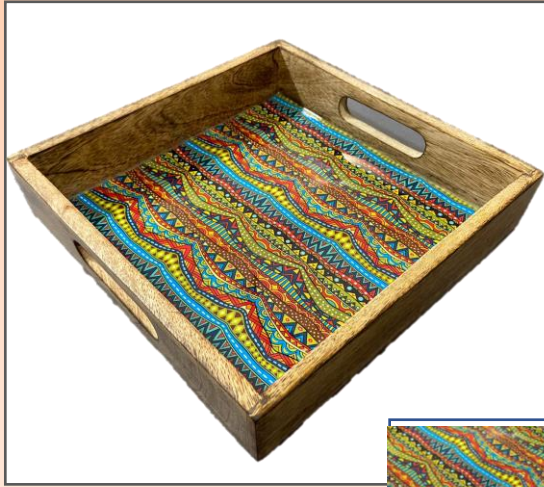

SKU: DruTray35

- Rectangle Serving Tray—**Hand Carving**
- Material: Mango Wood.
- Color: White
- Dimension: 17x13x6”
- MOQ: 50
- Price: _____

SKU: DruTray36

- Rectangle Serving Tray—**Hand Carving**
- Material: Mango Wood.
- Color: Antique Finish
- Dimension: 17x13x6”
- MOQ: 50
- Price: _____