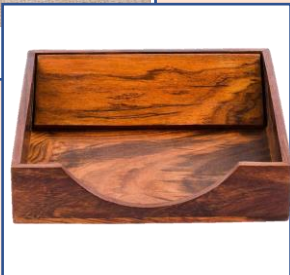

SKU: DruTissue12

- MDF Wood Tissue Paper Holder - Diamond
- Material: MDF Wood
- Color: Brown
- Dimension: 6x2.5x5.25"
- MOQ: 50
- Price: _____

- Wooden Napkin Holder- Carving
- Material: Sheesham Wood
- Color: Brown
- Dimension: 7x7x2"
- MOQ: 50
- Price: _____

- Wooden Plain Napkin Holder
- Material: Sheesham Wood
- Color: Brown
- Dimension: 7x7x2"
- MOQ: 50
- Price: _____