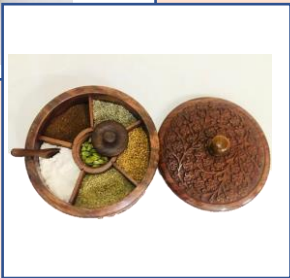

- Round Carving Spice Box **6 Compartments**
- Material: Sheesham Wood
- Color: Brown
- Dimension: 8x8x2.5 “
- MOQ: 50
- Price: _____