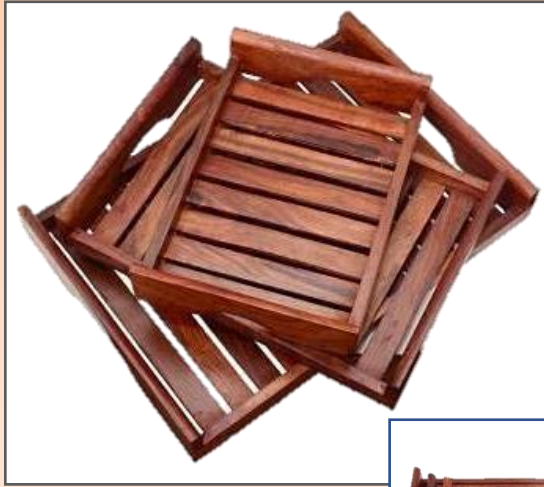

- Rectangle Serving Tray –
Middle Brass Work
- Material: Sheesham Wood.
- Color: Brown
- Dimension: 16x9x2“
- MOQ: 50
- Price: _____

- Square Serving Tray –
Middle Brass Work
- Material: Sheesham Wood.
- Color: Brown
- Dimension: 11x11x2“
- MOQ: 50
- Price: _____

SKU: DruTray16

SKU: DruTray17

SKU: DruTray18

- Square Serving Tray – Net With Brass Work
- Material: Sheesham Wood.
- Color: Brown
- Dimension: 12x12x2“
- MOQ: 50
- Price: _____

- Rectangle Serving Knitting Tray
- Material: Sheesham Wood.
- Color: Brown
- Dimension: 15x8x1”
- MOQ: 50
- Price: _____

- Rectangle Serving Tray – Middle Brass Work Set of 3
- Material: Sheesham Wood.
- Color: Brown
- Dimension: 16x6x2”(Large)
14x6x2”(Medium)
12x6x2” (Small)
- MOQ: 50
- Price: _____

SKU: DruTray19

- Rectangle Serving **Plain** Tray – Set Of 3.
- Material: Sheesham Wood.
- Color: Brown
- Dimension: 14x10x2”(Large)
12x8x2”(Medium)
10x6x2” (Small)
- MOQ: 50
- Price: _____