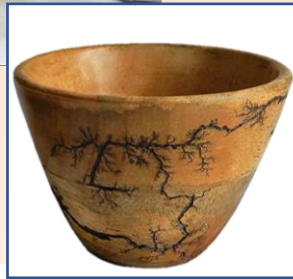

SKU: DruBowl01