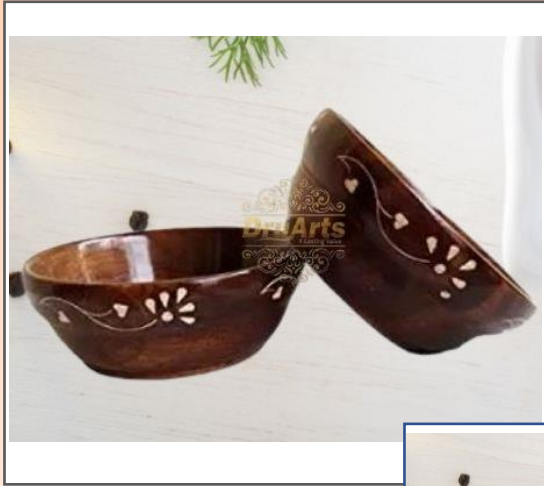

- **Wooden Hot & Cold Serving Bowl Set Of 5**
- Material: Acacia Wood
- Color: Brown
- Dimension: (4,5,6,7,8)"
- MOQ: 50
- Price: _____

SKU: DruBowl04

SKU: DruBowl05

SKU: DruBowl06

- Wooden Inlay Bowls Set Of 3
- Material: Sheesham Wood
- Color: Brown
- Dimension: (4,5,6)''
- MOQ: 50
- Price: _____

- Wooden Brass Bowls Set Of 3
- Material: Sheesham Wood
- Color: Brown
- Dimension: (4,5,6)''
- MOQ: 50
- Price: _____

- Wooden Carving Bowls Set Of 3
- Material: Sheesham Wood
- Color: Brown
- Dimension: (4,5,6)''
- MOQ: 50
- Price: _____