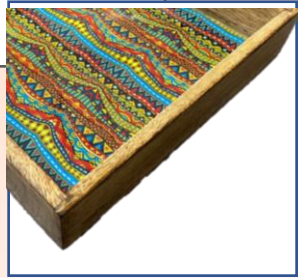

SKU: DruTray35

- Rectangle Serving Tray—**Hand Carving**
- Material: Mango Wood.
- Color: White
- Dimension: 17x13x6”
- MOQ: 50
- Price: _____

SKU: DruTray36

- Rectangle Serving Tray—**Hand Carving**
- Material: Mango Wood.
- Color: Antique Finish
- Dimension: 17x13x6”
- MOQ: 50
- Price: _____