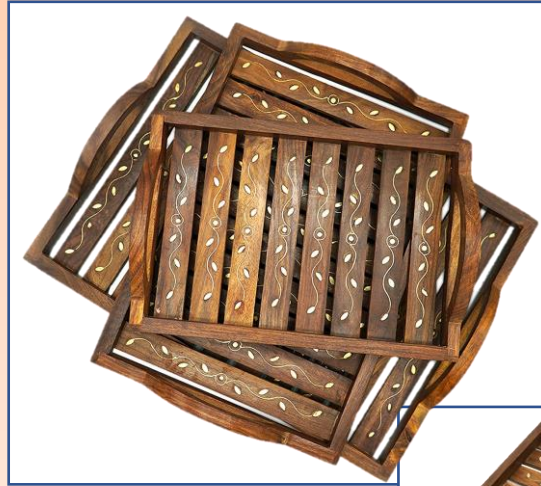

- **Antique Serving Tray Set**
  Of 3
- Material: Sheesham Wood.
- Color: Brown
- Dimension:
- MOQ: 50
- Price: _____

- **Serving Tray Set of 3**
- Material: Sheesham Wood.
- Color: Brown
- Dimension: 14x10x1" (Large)
  12.2x8.2x1"(Medium)
  10x7x1"(Small)
- MOQ: 50
- Price: _____

- **Serving Tray Carving With Brass – Set of 3**
- Material: Sheesham Wood.
- Color: Brown
- Dimension:
- MOQ: 50
- Price: _____