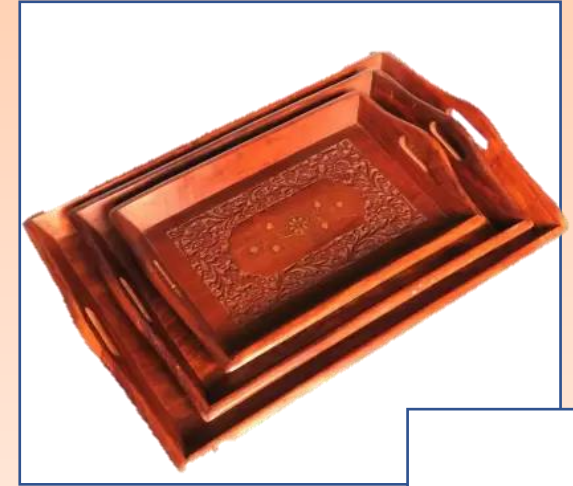

- **Antique Serving Tray Set**
  Of 3
- Material: Sheesham Wood.
- Color: Brown
- Dimension:
- MOQ: 50
- Price: _____

- **Serving Tray Set of 3**
- Material: Sheesham Wood.
- Color: Brown
- Dimension: 14x10x1" (Large)
  12.2x8.2x1"(Medium)
  10x7x1"(Small)
- MOQ: 50
- Price: _____

- **Serving Tray Carving With Brass – Set of 3**
- Material: Sheesham Wood.
- Color: Brown
- Dimension:
- MOQ: 50
- Price: _____