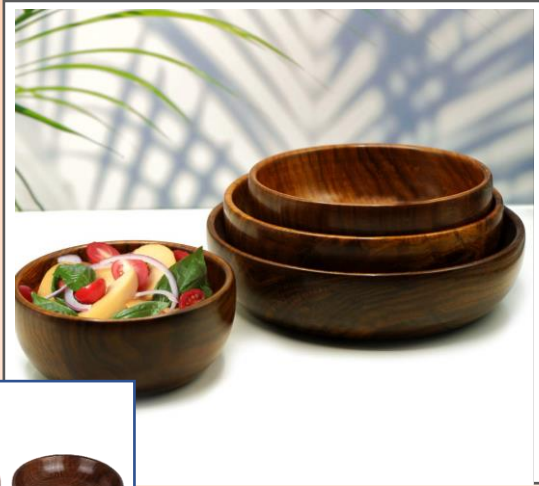

SKU: DruBow10

- Wooden Sheesham Serving Bowl- Set of 4
- Material: Sheesham Wood
- Color: Brown
- Dimension: (4,5,6,7)”
- MOQ: 50
- Price: _____