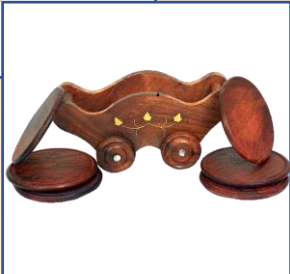

- Wooden Coasters – Elephant Design, Set of 6
- Material: Sheesham Wood
- Color: Brown
- Dimension: 4" Coaster
- MOQ: 50
- Price: _____

SKU: DruCoas04

SKU: DruCoas05

SKU: DruCoas06

- **Wooden Kettle Coaster Set of 6**
- Material: Sheesham Wood, Brass
- Color: Brown
- Dimension: 4" Coaster
- MOQ: 50
- Price: _____