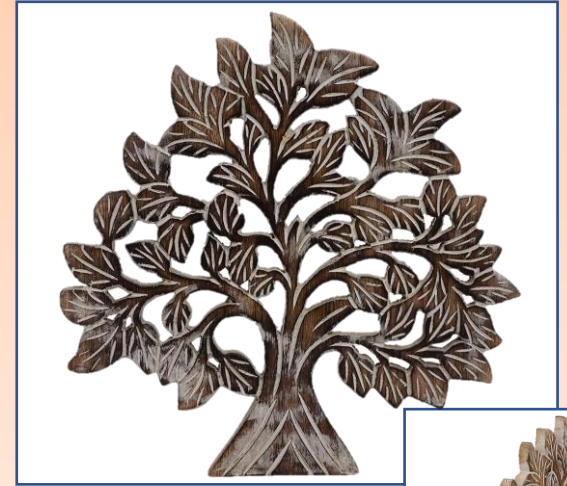

SKU: DruCoas17