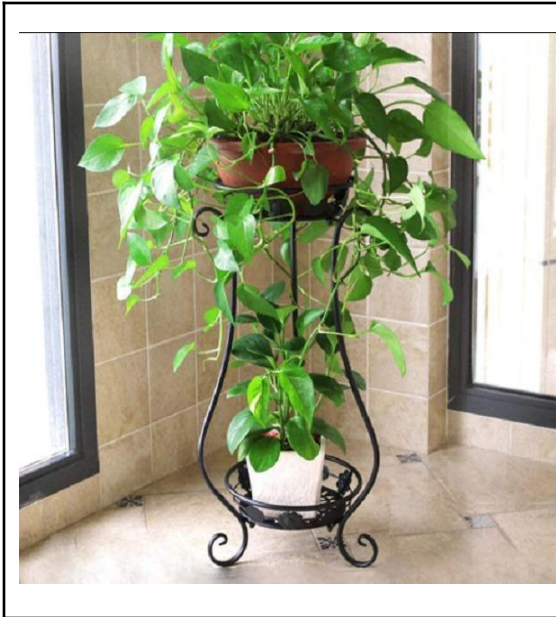

SKU: DruWIR16