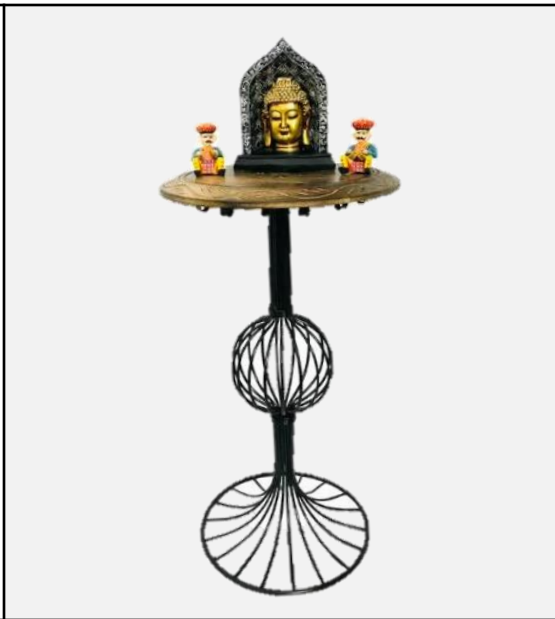

**Wrought Iron *Cycle*  
Shape Plant Stand**

**Material: Wrought Iron**

**Color: Black**

**Dimension: 20x10x26”**

**MOQ: 50Pc**

**Price: \_\_\_\_\_**

**Wrought Iron *Half-  
Heart Shape* Planter**

**Material: Wrought Iron**

**Color: Black**

**Dimension: 5 Feet**

**MOQ: 50Pc**

**Price: \_\_\_\_\_**

**Wrought Iron *Heart*  
Shape Planter**

**Material: Wrought Iron**

**Color: Black**

**Dimension: 5 Feet**

**MOQ: 50Pc**

**Price: \_\_\_\_\_**

SKU: DruWIR25

SKU: DruWIR26

SKU: DruWIR27

**Wrought Iron- Side Stool (Round)**  
**Material: Wrought Iron**  
**Color: Brown**  
**Dimension: ”**  
**MOQ: 50Pc**  
**Price: \_\_\_\_\_**