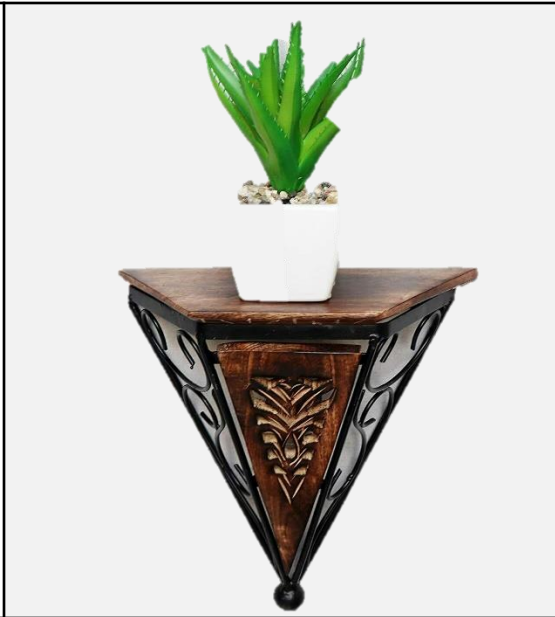

SKU: DruWIR56