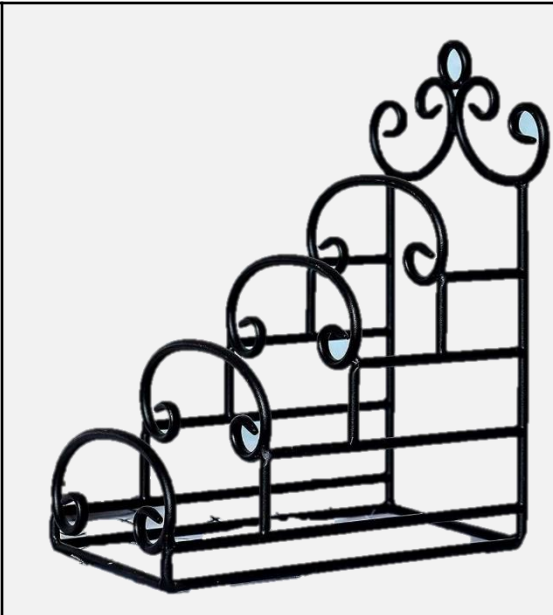

SKU: DruWIR65