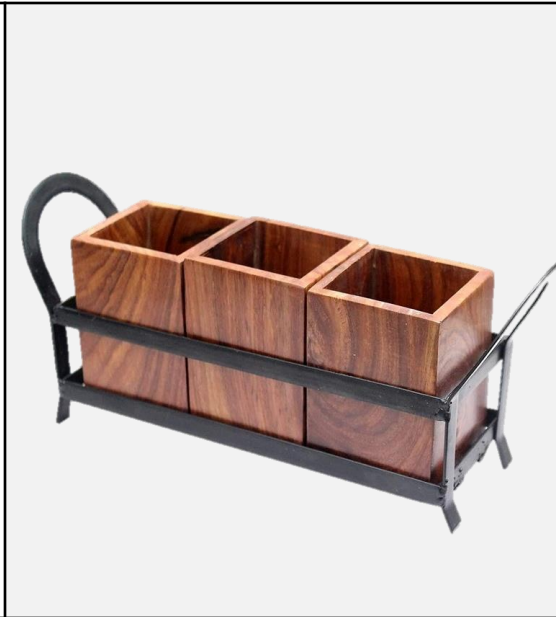

SKU: DruWIR68