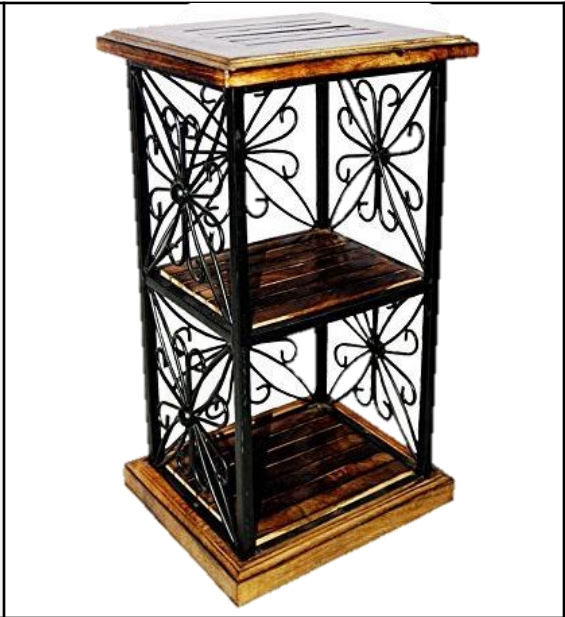

**Wrought Iron- Side Stool With Drawer**  
**Material: Wrought Iron**  
**Color: Brown, Black**  
**Dimension: 12x12x18”**  
**MOQ: 50Pc**  
**Price: \_\_\_\_\_**

**Wrought Iron Plant Stand Set Of 3**  
**Material: Wrought Iron**  
**Color: Black**  
**Dimension:**  
**MOQ: 50Pc**  
**Price: \_\_\_\_\_**

**Wrought Iron Spiral Plant Stand**  
**Material: Wrought Iron**  
**Color: Black**  
**Dimension: 9x9x21 ”**  
**MOQ: 50Pc**  
**Price: \_\_\_\_\_**

**SKU: DruWIR40**

**SKU: DruWIR41**

**SKU: DruWIR42**