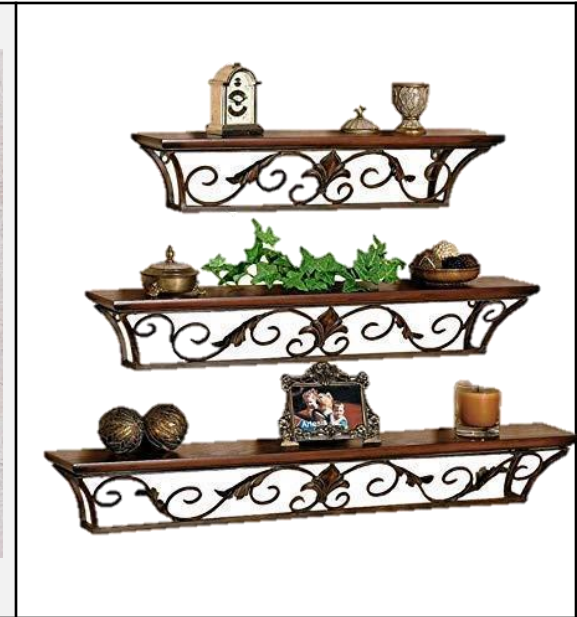

**Dimension: 8x6.5x29”**

**MOQ: 50Pc**

**Price: \_\_\_\_\_**

SKU: DruWIR52

SKU: DruWIR53

SKU: DruWIR54

**Wrought Iron Book  
Wall Bracket**

**Material: Wrought  
Iron, Mango Wood**