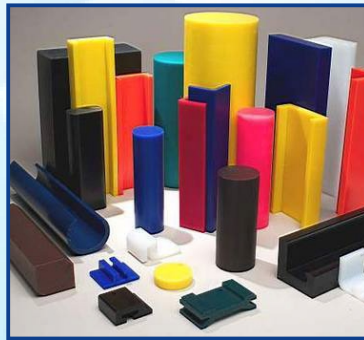

UHMWPE RODS & SHEETS

Rod Dia: 20mm-200mm
Standard Rod Sizes: 300mm, 1000mm
Sheet Thickness: 8mm-100mm
Standard Sheet Sizes: 1000x2000mm
Colour: White