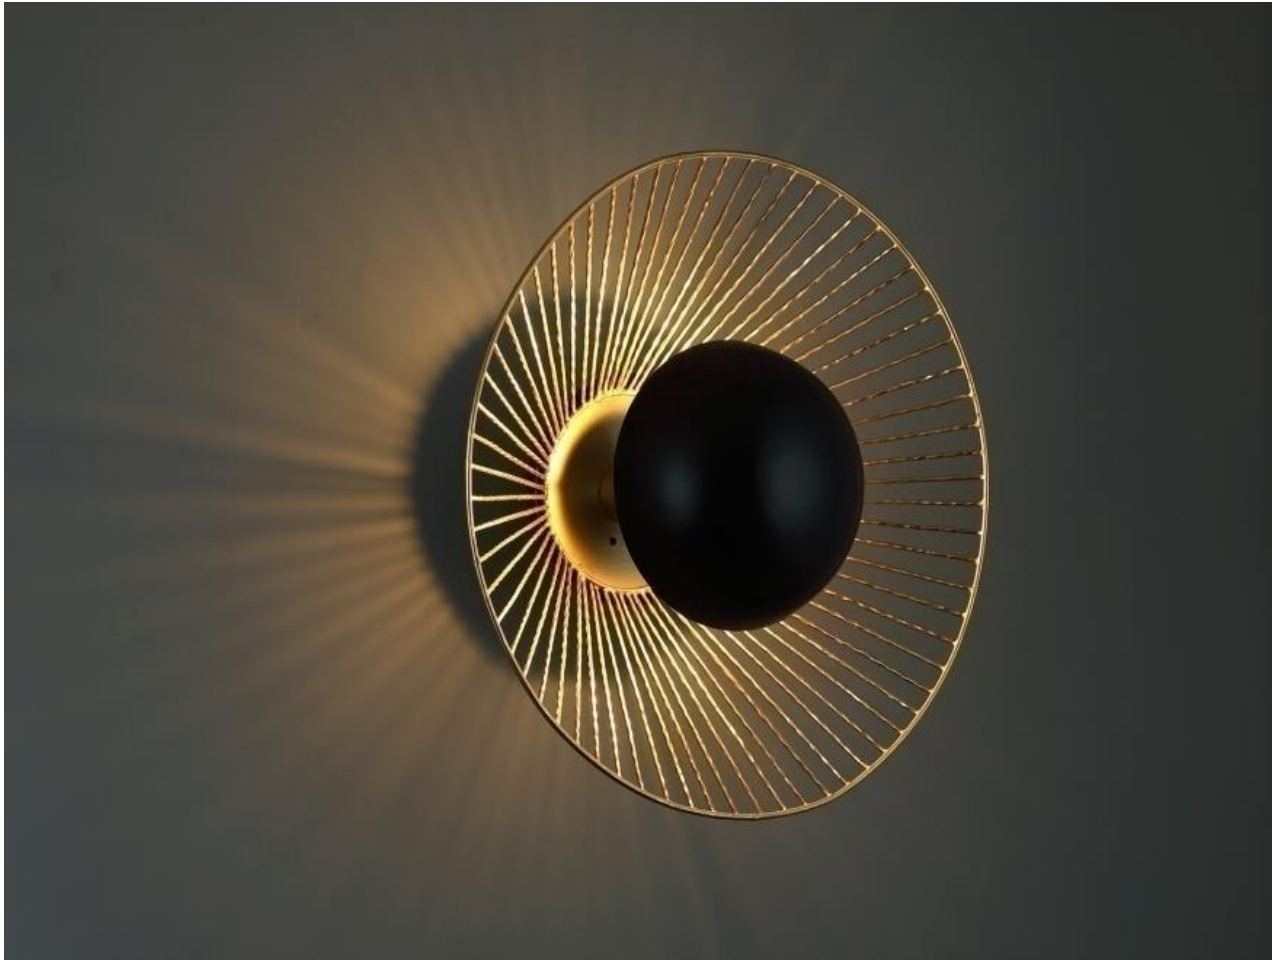

## Wall light

Item no- 7018

Size – Size – 40x30x15cm

Finish- Brass rainbow antq

Material- Aluminium

*Please note : These are  
Antique finish, hence color  
Varies from piece to piece*

## Wall light

Item no- 7023

Size – Size –  
50x23x12cm

Finish- Antique

Material- Aluminium

*Please note : These are  
Antique finish, hence color  
Varies from piece to piece*

## Wall light

Item no- 7024

Size – Size –  
36x36x15cm

Finish- Shiny Brass

Material- Iron

## Wall light

Item no- 7025

Size – Size –  
30x30x18cm

Finish- Shiny Brass

Material- Iron