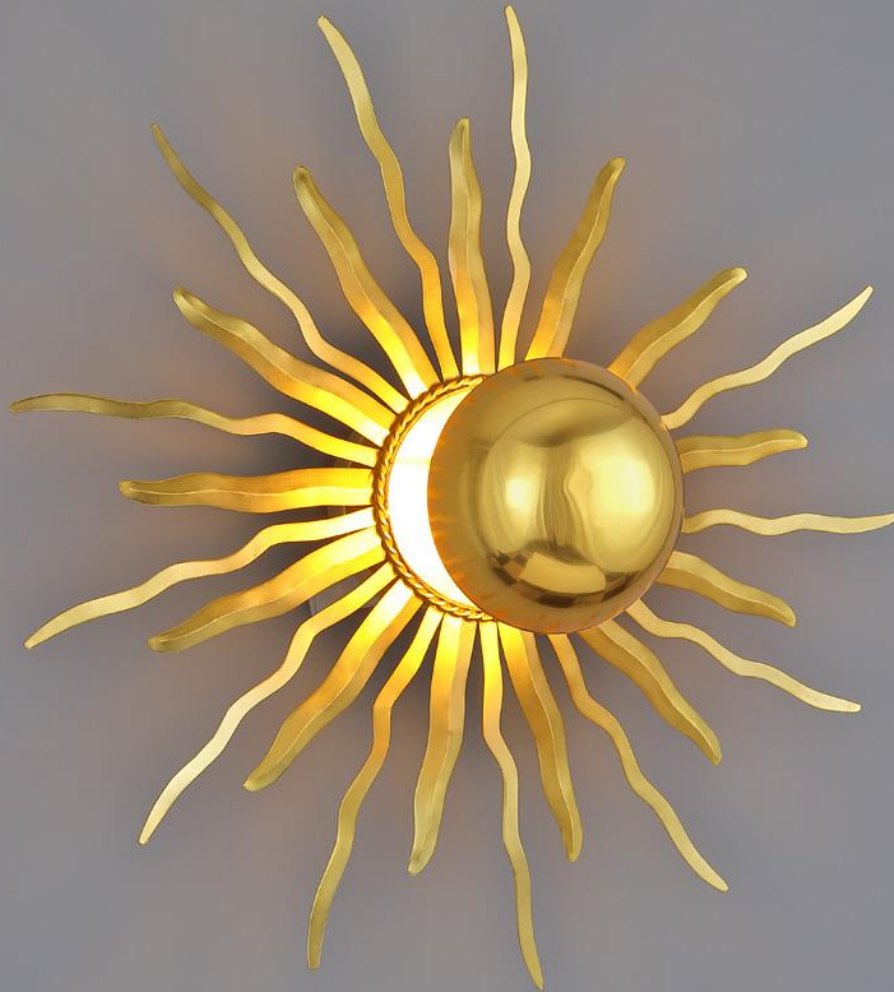

## Wall light

Item no- 6018

Size – 50x50x15cm

Finish- Matt Brass

Material- Iron