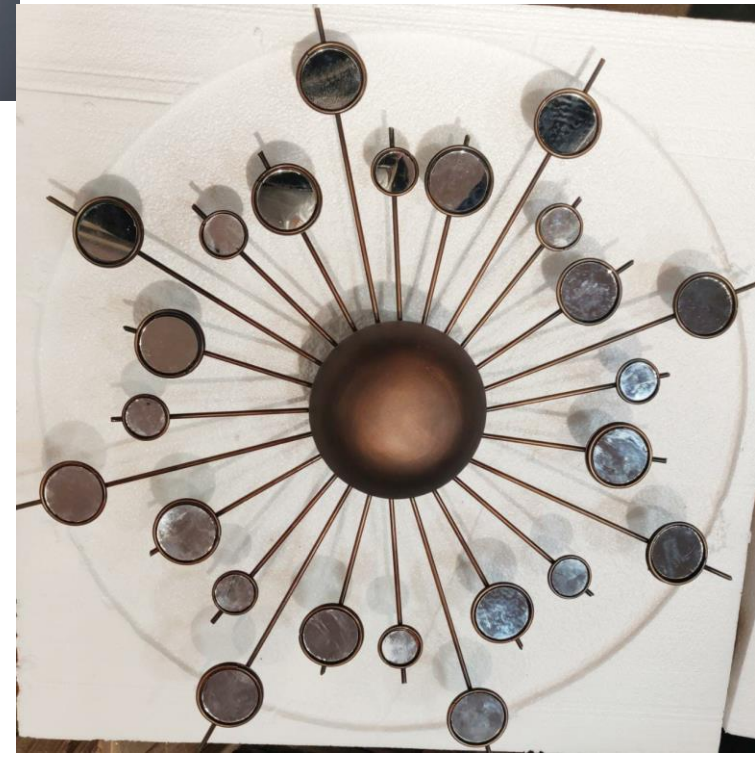

## Wall light

Item no- 6027

Size – 43x20x15cm

Finish- Shining Brass

Material- Aluminium

## Wall light

Item no- 6031

Size – 50x50x15cm

Finish- Brass antq

Material- Iron

Currently we have this color  
in Antq. Bronze finish in  
stock

## Wall light

Item no- 1065

Size – 46x46x15cm

Finish- Shiny Brass

Material- Iron