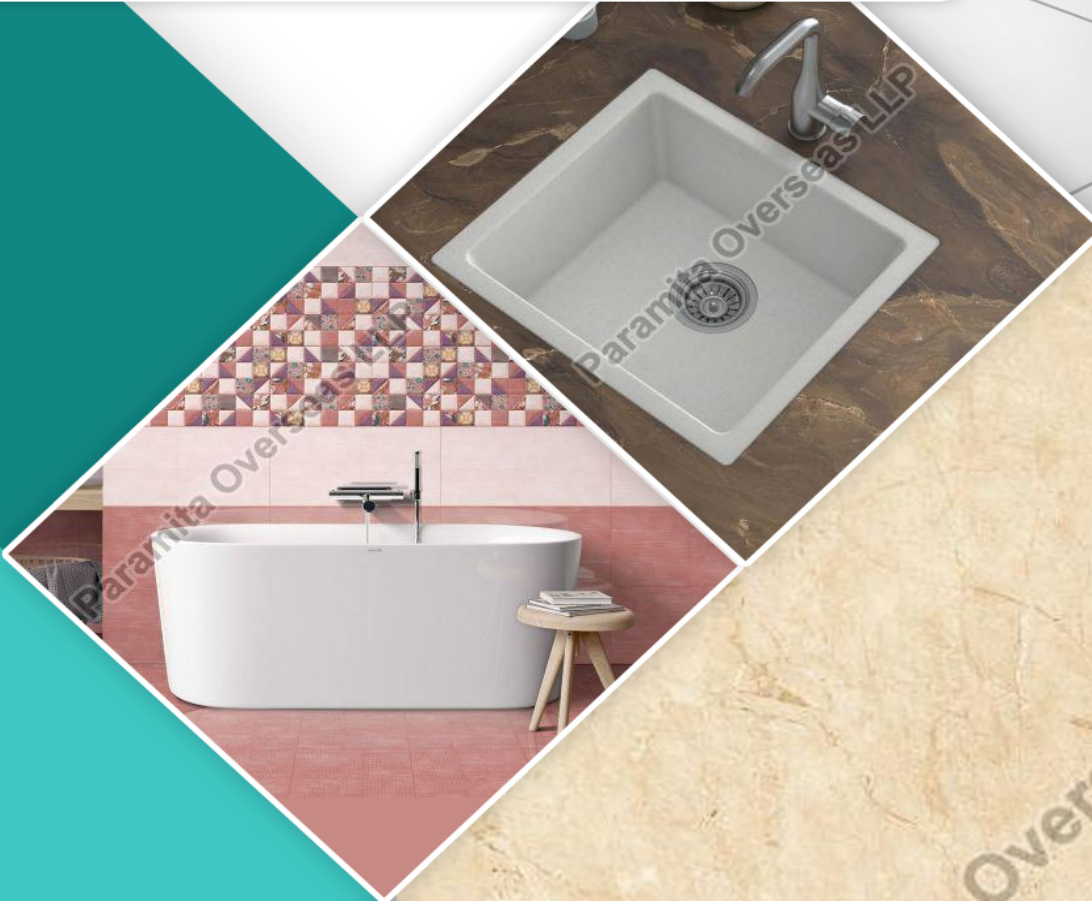

Paramita Overseas LLP

**Exporter,
Supplier,
Trader,
Importer**

**Year of
Establishment
2023**