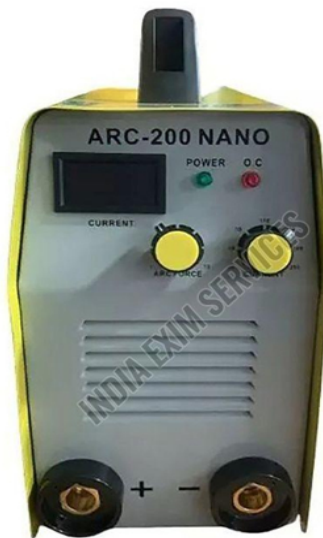

Products

ARC 200 NANO WELDING MACHINE

Business Type	➔ Exporter, Supplier, Trader
Driven Type	➔ Electric
Automatic Grade	➔ Manual
Voltage	➔ 220V
Type	➔ Arc Welding Machines
Output Current	➔ 200 Amp
Phase	➔ Single Phase
Warranty	➔ 1year
Country of Origin	➔ India