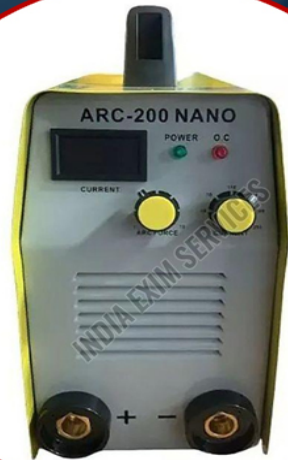

INDIA EXIM SERVICES

**WHOLESALE, TRADER, EXPORTERS,
SERVICE PROVIDER**

INDIA EXIM SERVICES

We Wholesaler, Trader, Exporters of Import & Export Shipping Consultancy Service, ARC 200 Nano Welding Machine, Single Phase ARC 200G Welding Machine, Single Phase ARC 200L Welding Machine, ARC 250 GT Welding Machine etc. Under the supervision of Durai Murugan, our firm is achieving heights of achievement.

08048781017

indiaeximservices@gmail.com