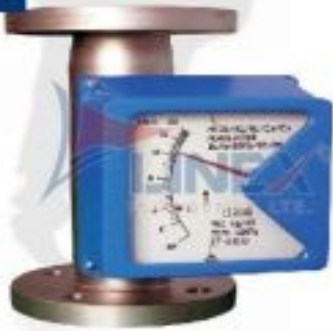

Lx 810 Reflex Glass Level Indicator Gauge

09

CODE-LX 812

Lx 812 Glass Tube Rotameter Flow Meter

OUR PRODUCTS

01 CODE-LX 814

Lx 814 Metal Tube Rotameter Flow Meter

02 DE-LX 816

Lx 816 Bypass Rotameter Flow Meter

03 CODE-LX 809

Lx 809 Side Mounted Magnetic Level Switch

04 PRO.CODE-LX 811

Lx 811 Pressure Vacuum Temperature Gauge

05 PRO.CODE-LX 817

Lx 817 Flush Diaphragm Pressure Switch