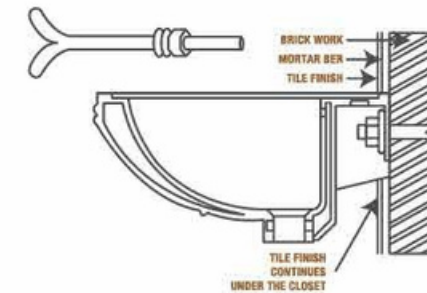

E. W. C. SEAT COVER

ANGLOW SEAT COVER

CRYSTAL TANK - 10Ltr.

DUAL PUSH TYPE FITTING

Running Colours

Special Colours

Super Special Colours

Rustic Colours

Note : Above printed colours may differ from ceramic because of printing limitation. For true selection, refer to actual sample or shade board.

WALL HUNG BASIN

As Per Shown In The Picture, The Rag Bolt Must Be Grouted Into The Cement/concrete Wall. The Bolts Must Be Fixed To The Cement/Concrete Wall. Allow Setting & Checking Than Install It Using Nut And Washer.