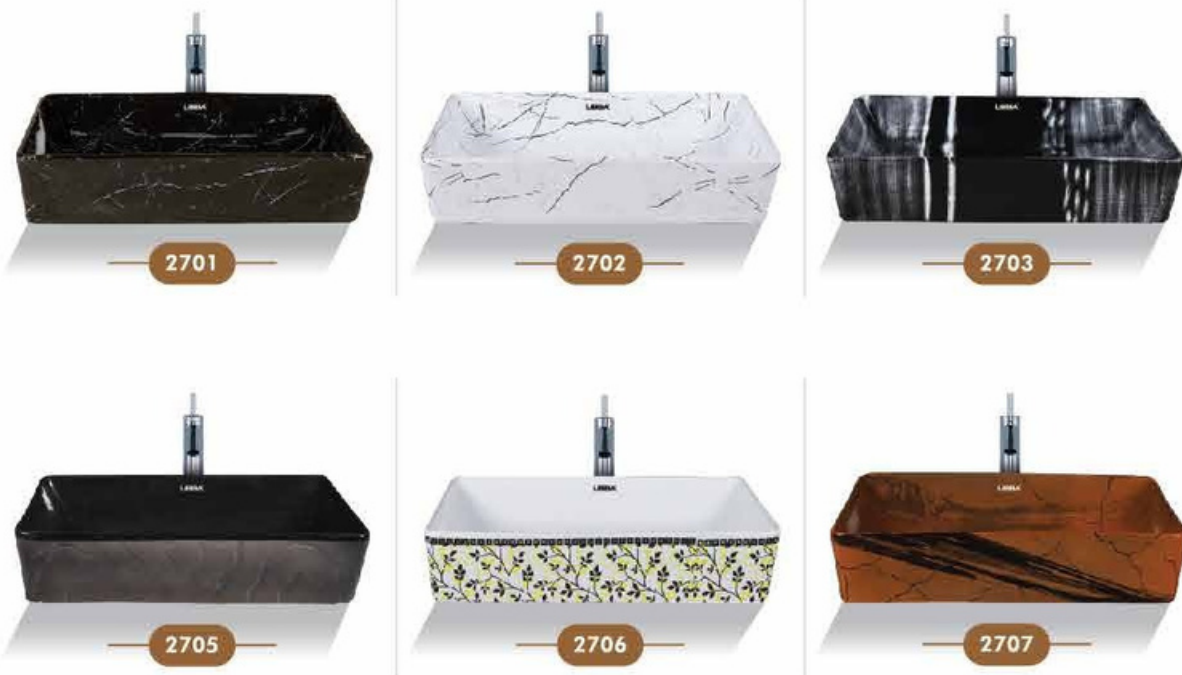

Designer Series

VITARA

contact@infinityhubexim.com

TABLE TOP INFINITY HUB

Designer Series

CREATE A **STYLISH** BATHROOM WITH THE **CHARMING AURA OF TABLE TOP**

contact@infinityhubexim.com

MIX PRODUCTS INFINITY HUB