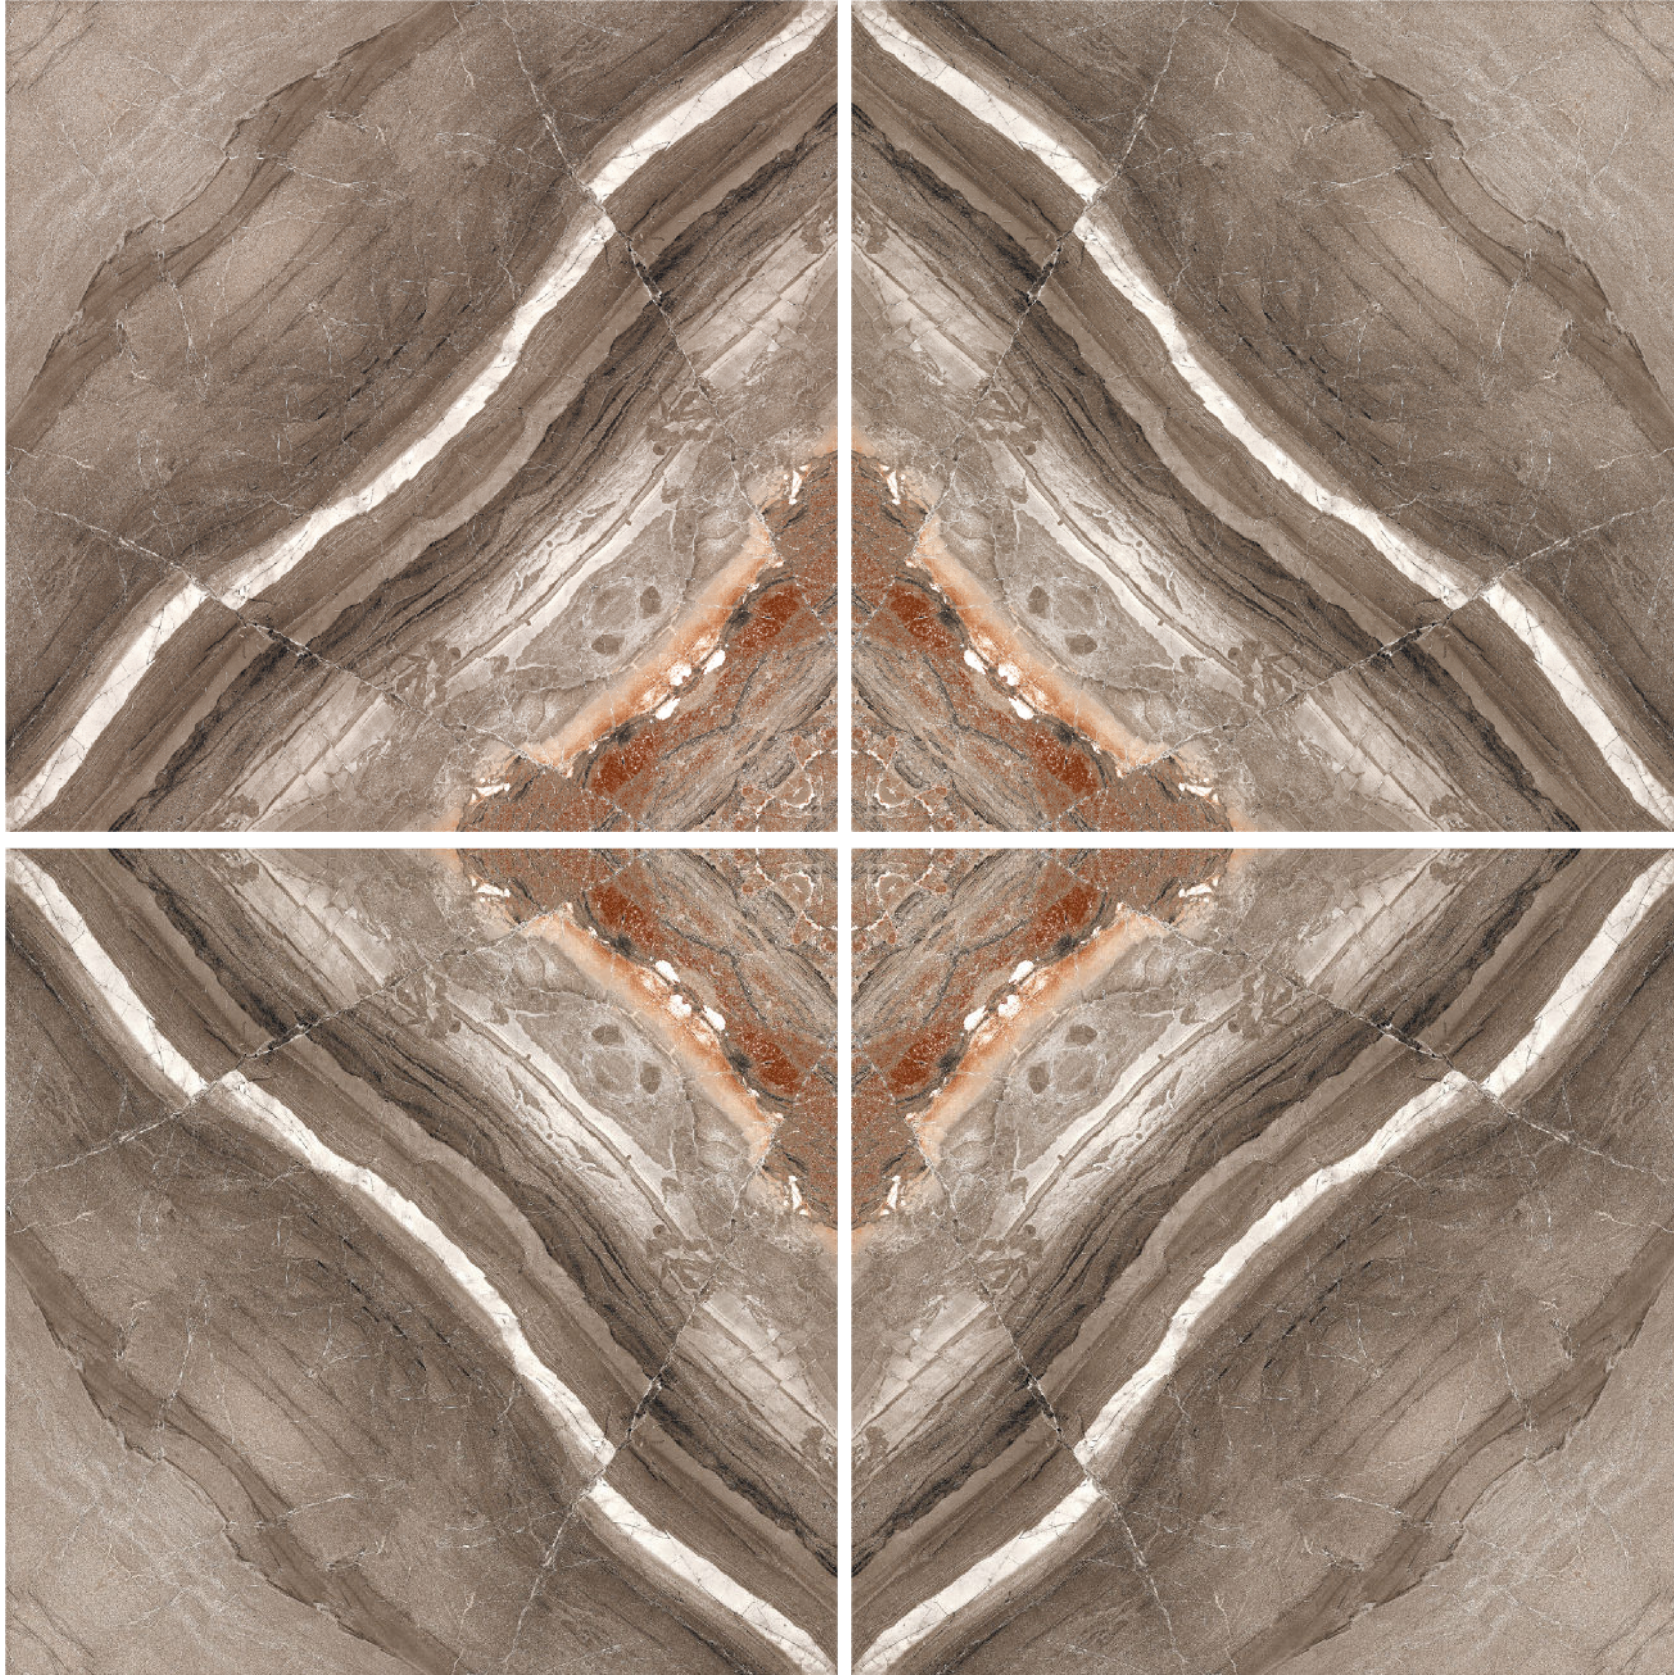

 Book Match

2013

Size
600 x 600 mm

Finish
Matt

Thickness
8.5 mm

 Book Match

2013

CLICK FOR HD VIEW