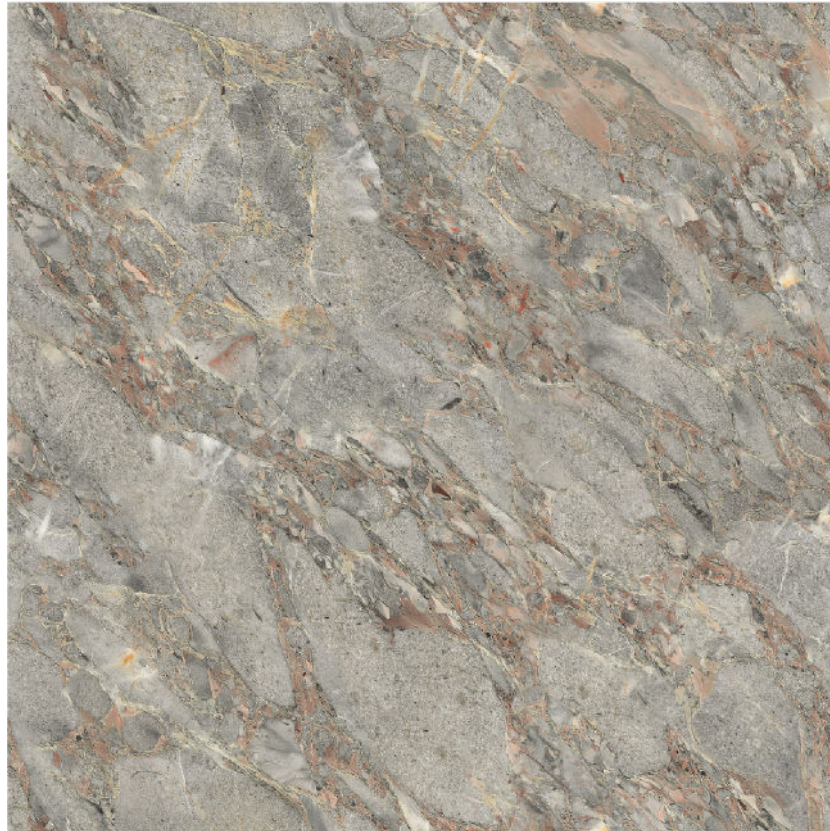

Thickness
8.5 mm

Random
4

7031

Size
600 x 600 mm

Finish
Matt

Thickness
8.5 mm

Random
4

7032