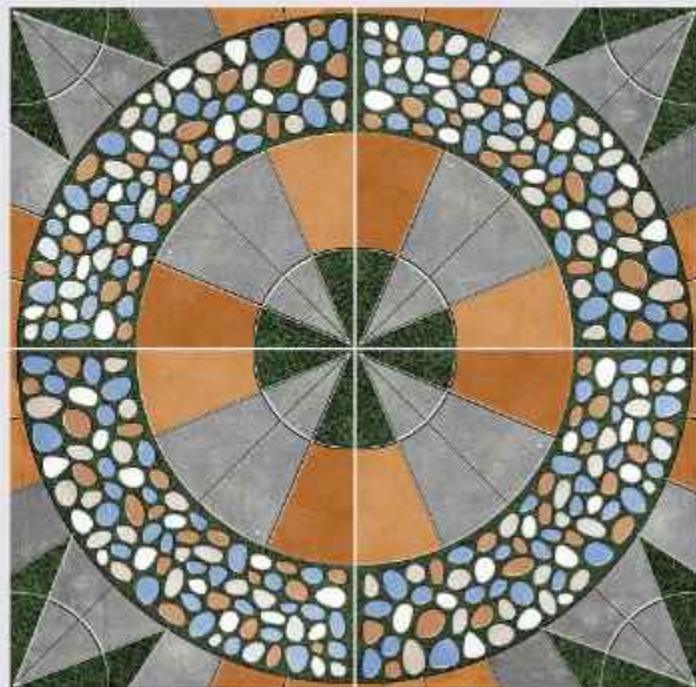

400x
400MM

PARKING TILES

SLABMAXTM

PERFORMANCE
HEALTHY ENVIRONMENT
CONCRETE

13005

www.slabmaxoverseas.com

P L A I N S E R I E S

400x
400MM