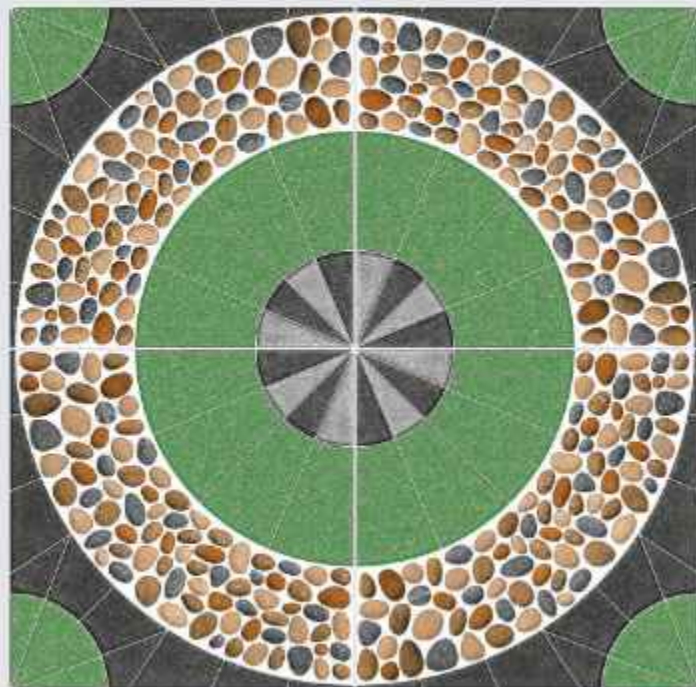

P L A I N S E R I E S

400x
400MM

PARKING TILES

SLABMAXTM

PERFORMANCE
GIVING YOUR DRIVEWAY A
NEW LOOK

13019

www.slabmaxoverseas.com

P L A I N S E R I E S