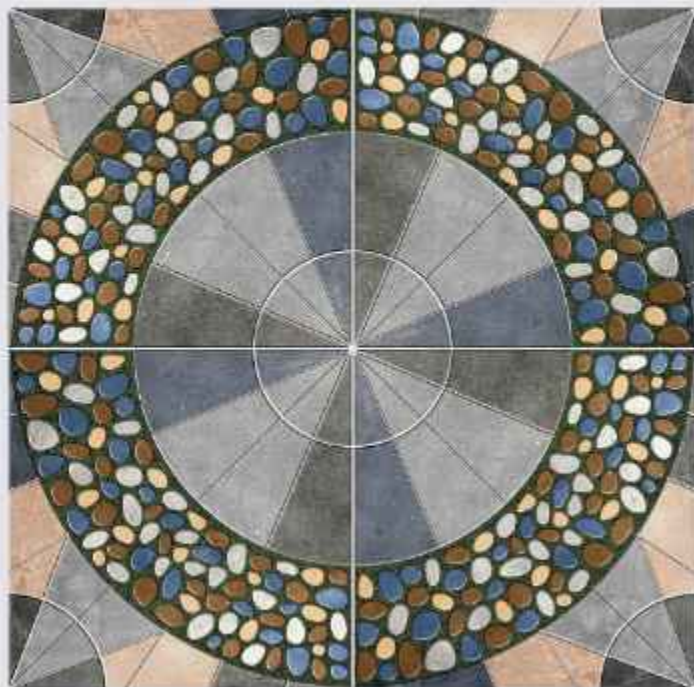

www.slabmaxoverseas.com

P L A I N   S E R I E S