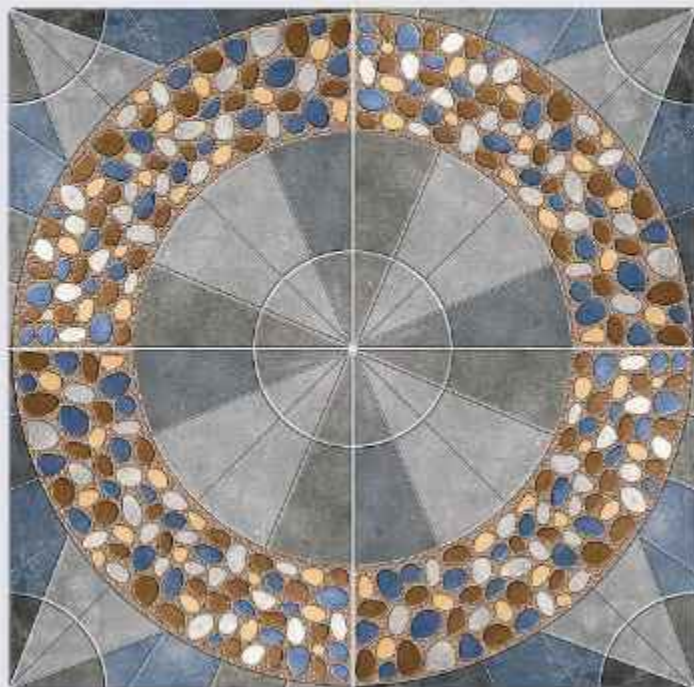

www.slabmaxoverseas.com

P L A I N   S E R I E S