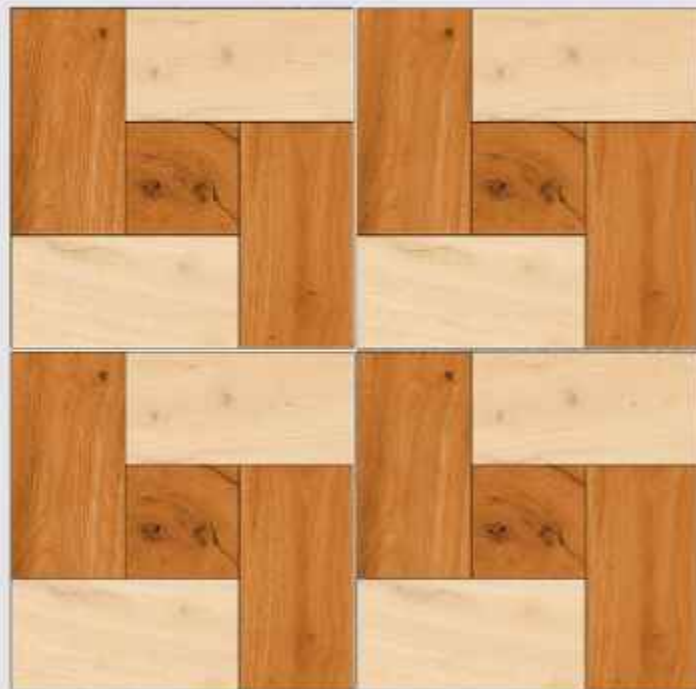

WOODEN SLAB

WOODEN SLAB

15105

P
www.slabmax.com
R
I
E
S

400x
400MM

PARKING TILES

SLABMAXTM

HYDROSEAL