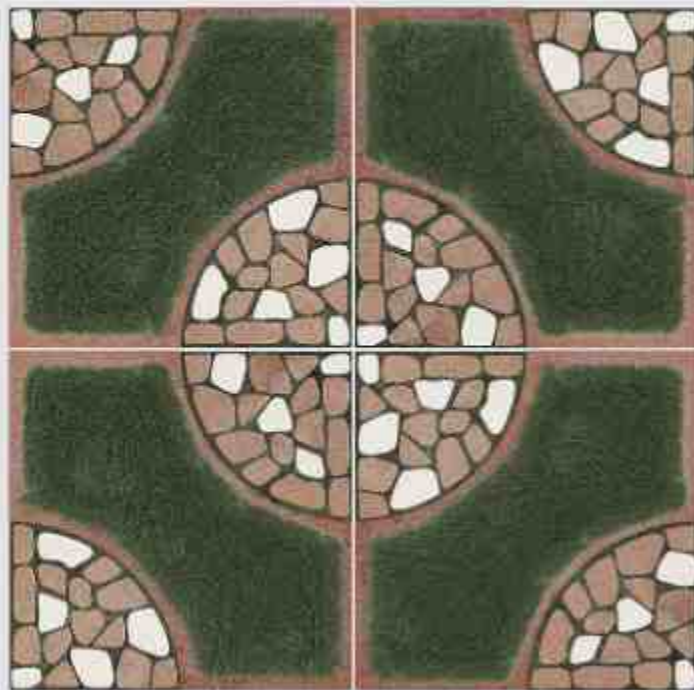

5043

P  
U  
T  
U  
S  
A  
R  
I  
E  
S

400x  
400MM

PARKING TILES

SLABMAX

HYDRAULICALLY  
DESIGNED

PERMEABLE PAVEMENT  
SYSTEMS

5044