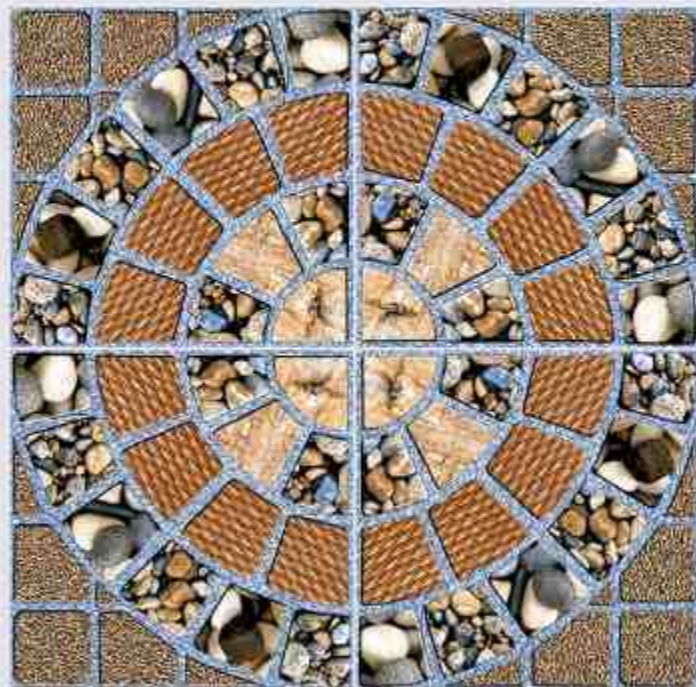

www.slabmaxoversesia.com

P U N C H   S E R I E S