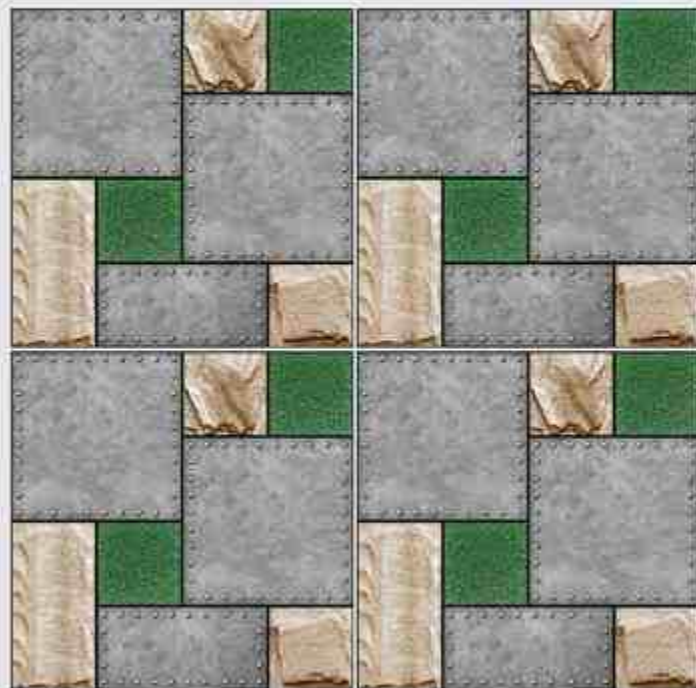

www.slabmaxoverseas.com

P U N C H   S E R I E S