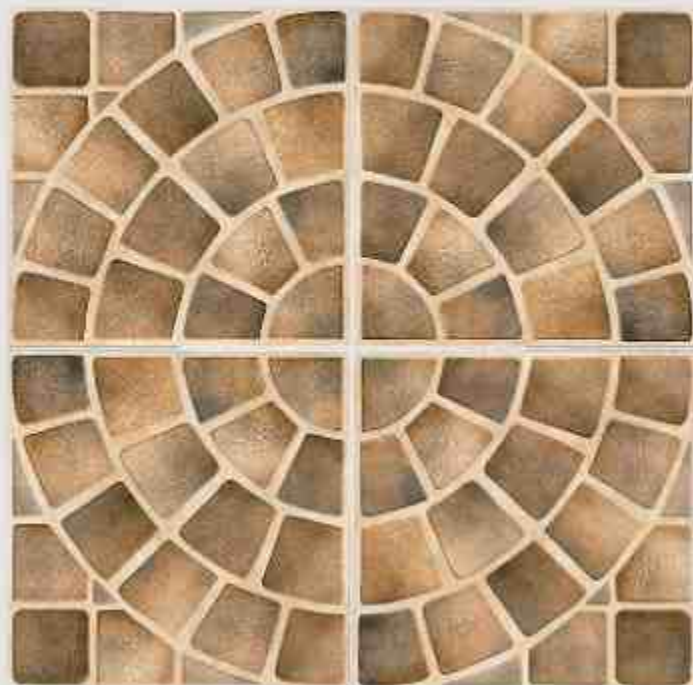

INDONESIA

INDONESIA

INDONESIA

10023

P  
E  
R  
M  
I  
S  
I  
S  
I  
S  
I  
S  
I  
S

400x  
400MM

PARKING TILES

SLABMAX