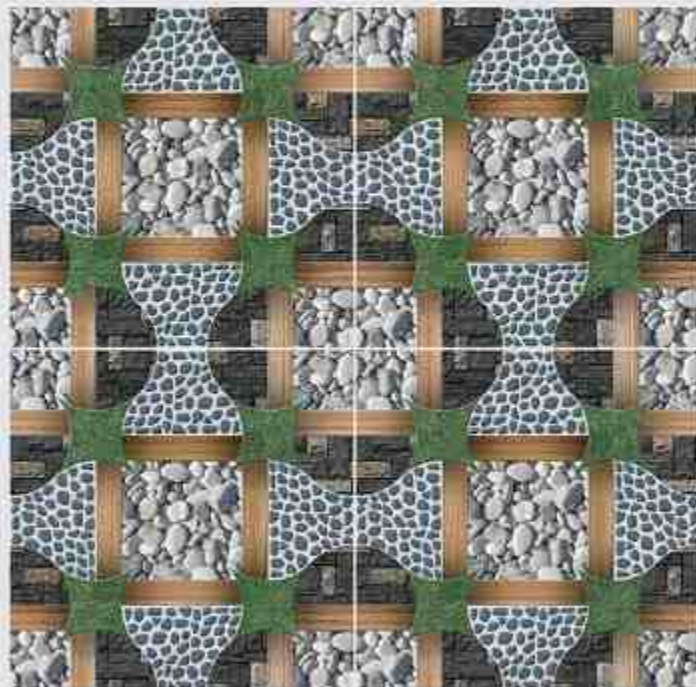

www.slabmaxoverseas.com

P U N C H   S E R I E S