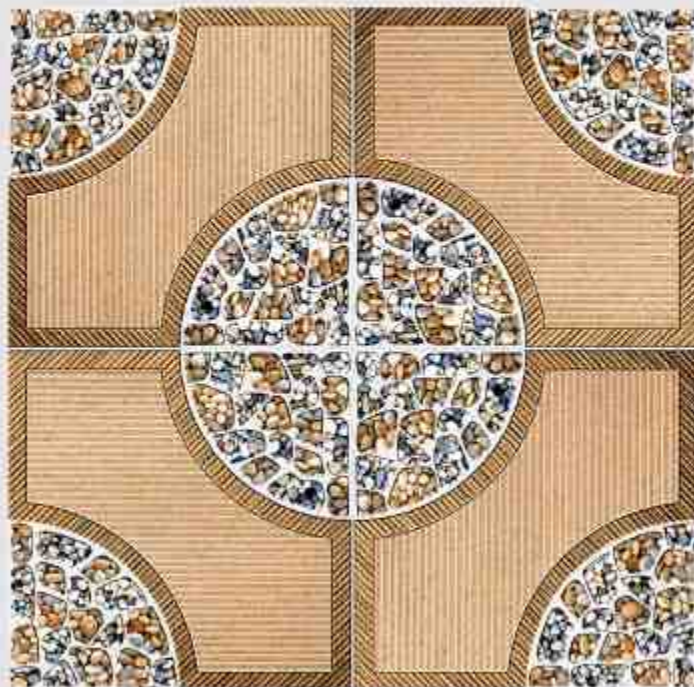

www.slabmaxoversaas.com

P U N C H   S E R I E S