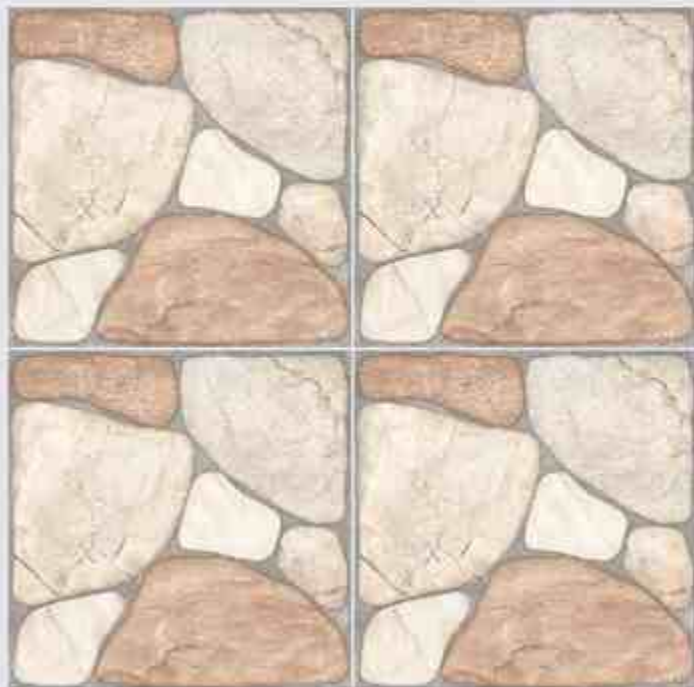

www.slabmaxoverseas.com

P U N C H   S E R I E S