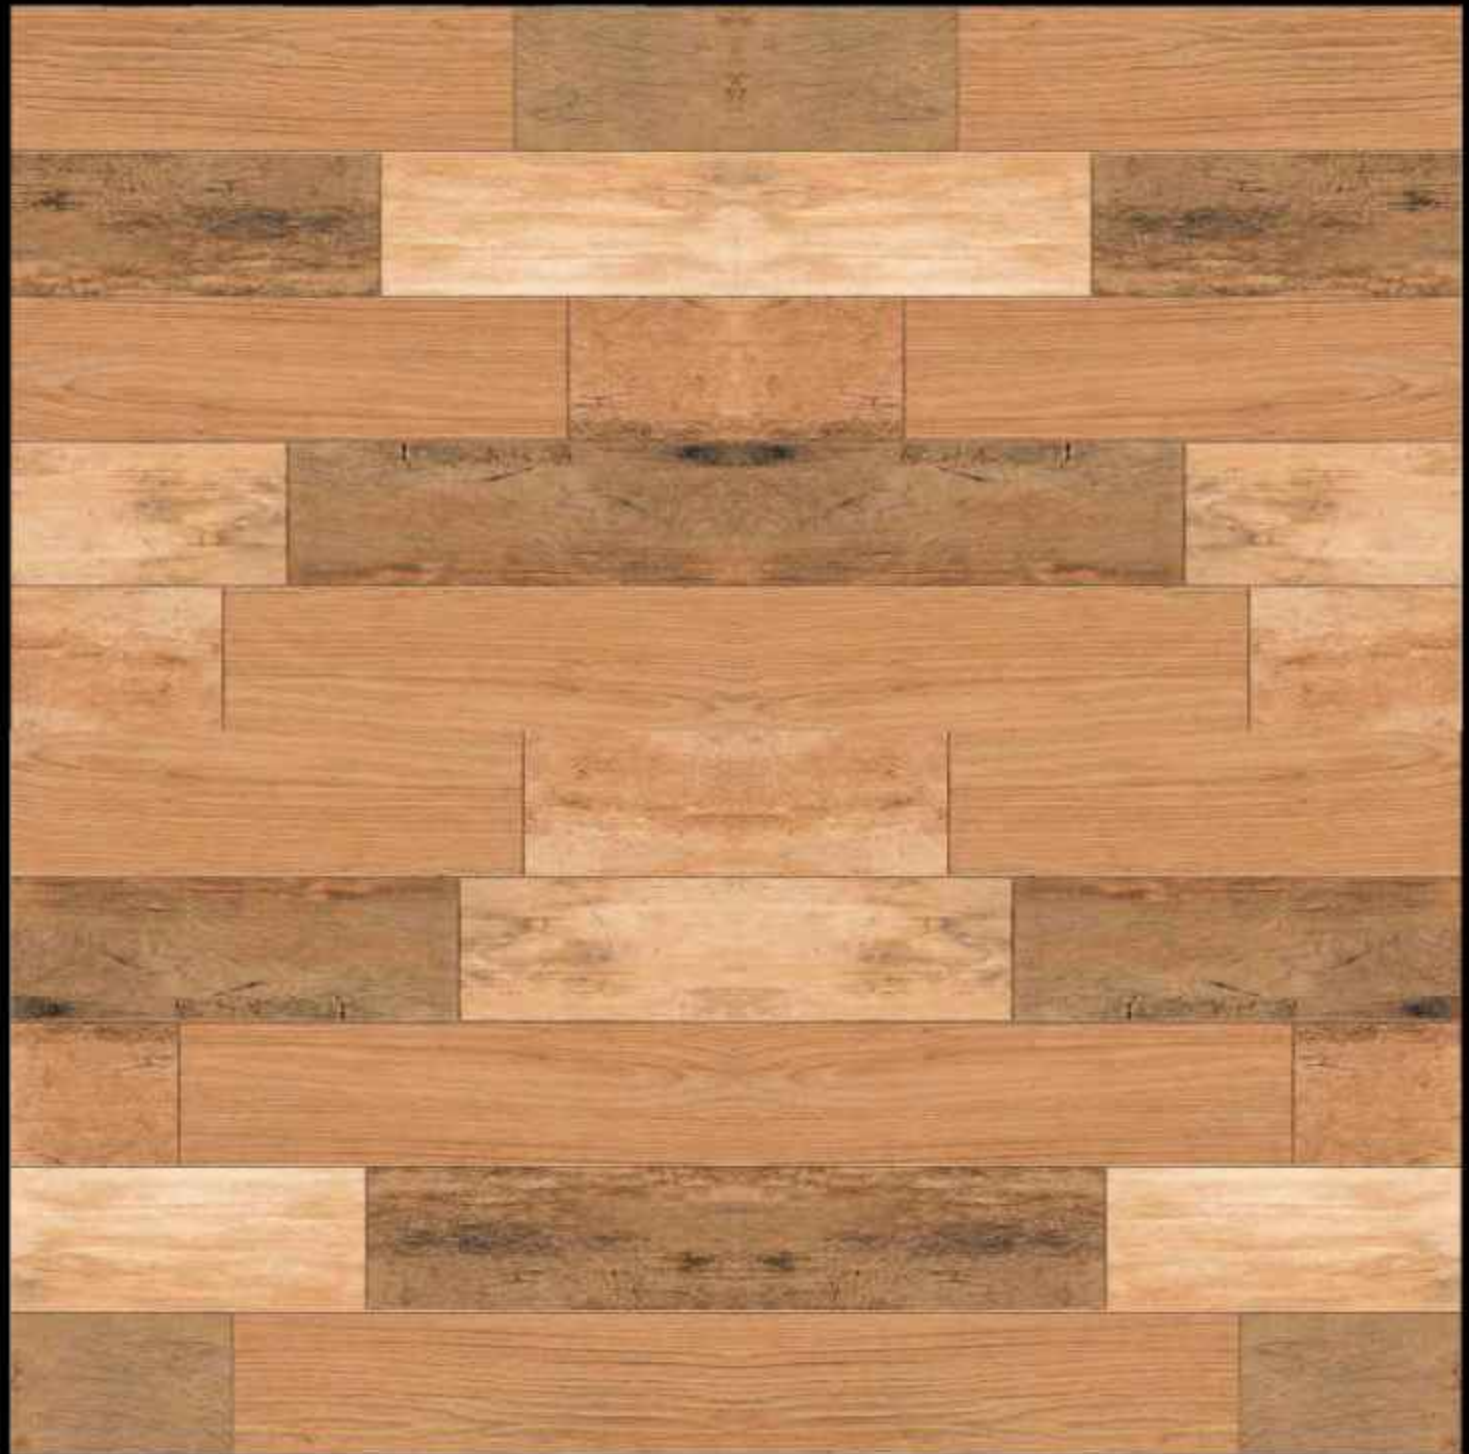

SATIN MATT CERAMIC TILES

600 X 600 MM

WS-2333