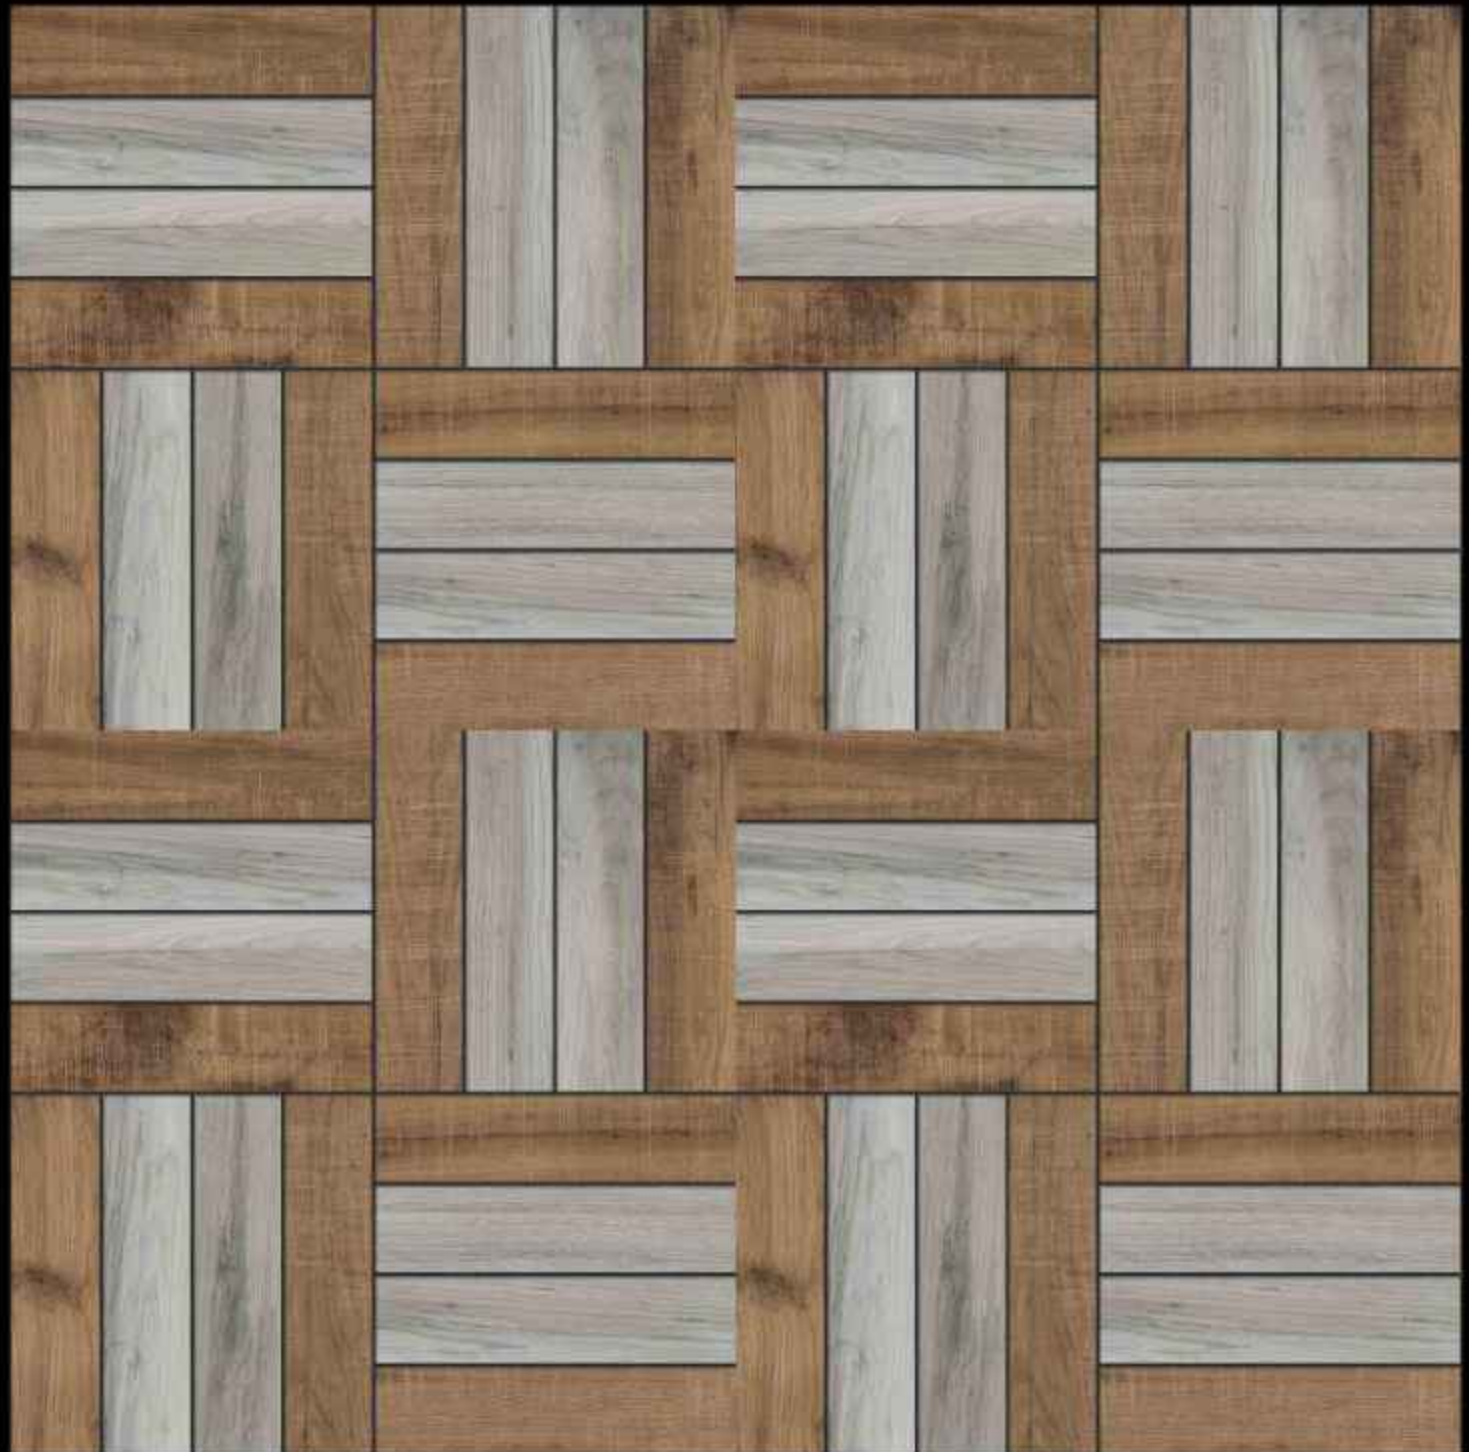

600 X 600 MM

WS-2044

SATIN MATT

CERAMIC TILES

600 X 600 MM

WS-2045

SATIN MATT CERAMIC TILES

600 X 600 MM