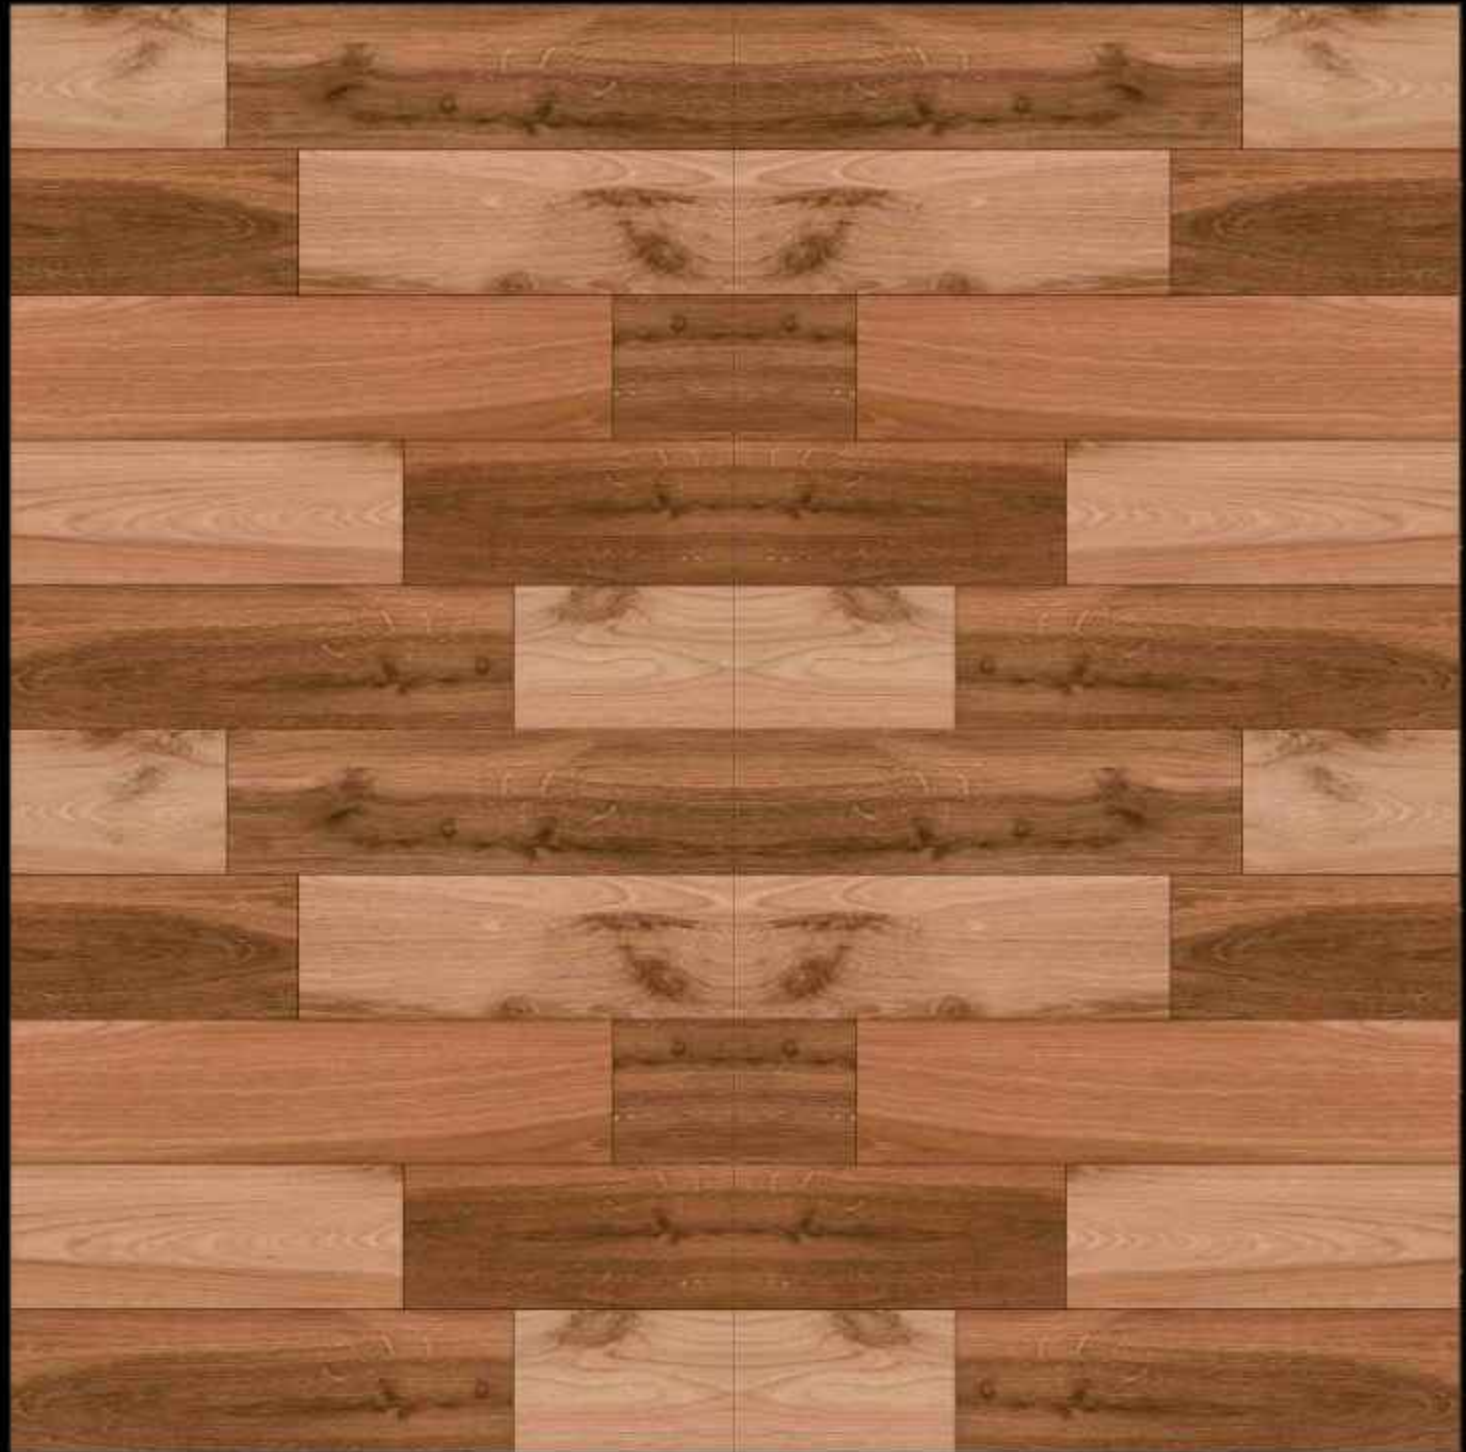

SATIN MATT

CERAMIC TILES

600 X 600 MM

WS-2093