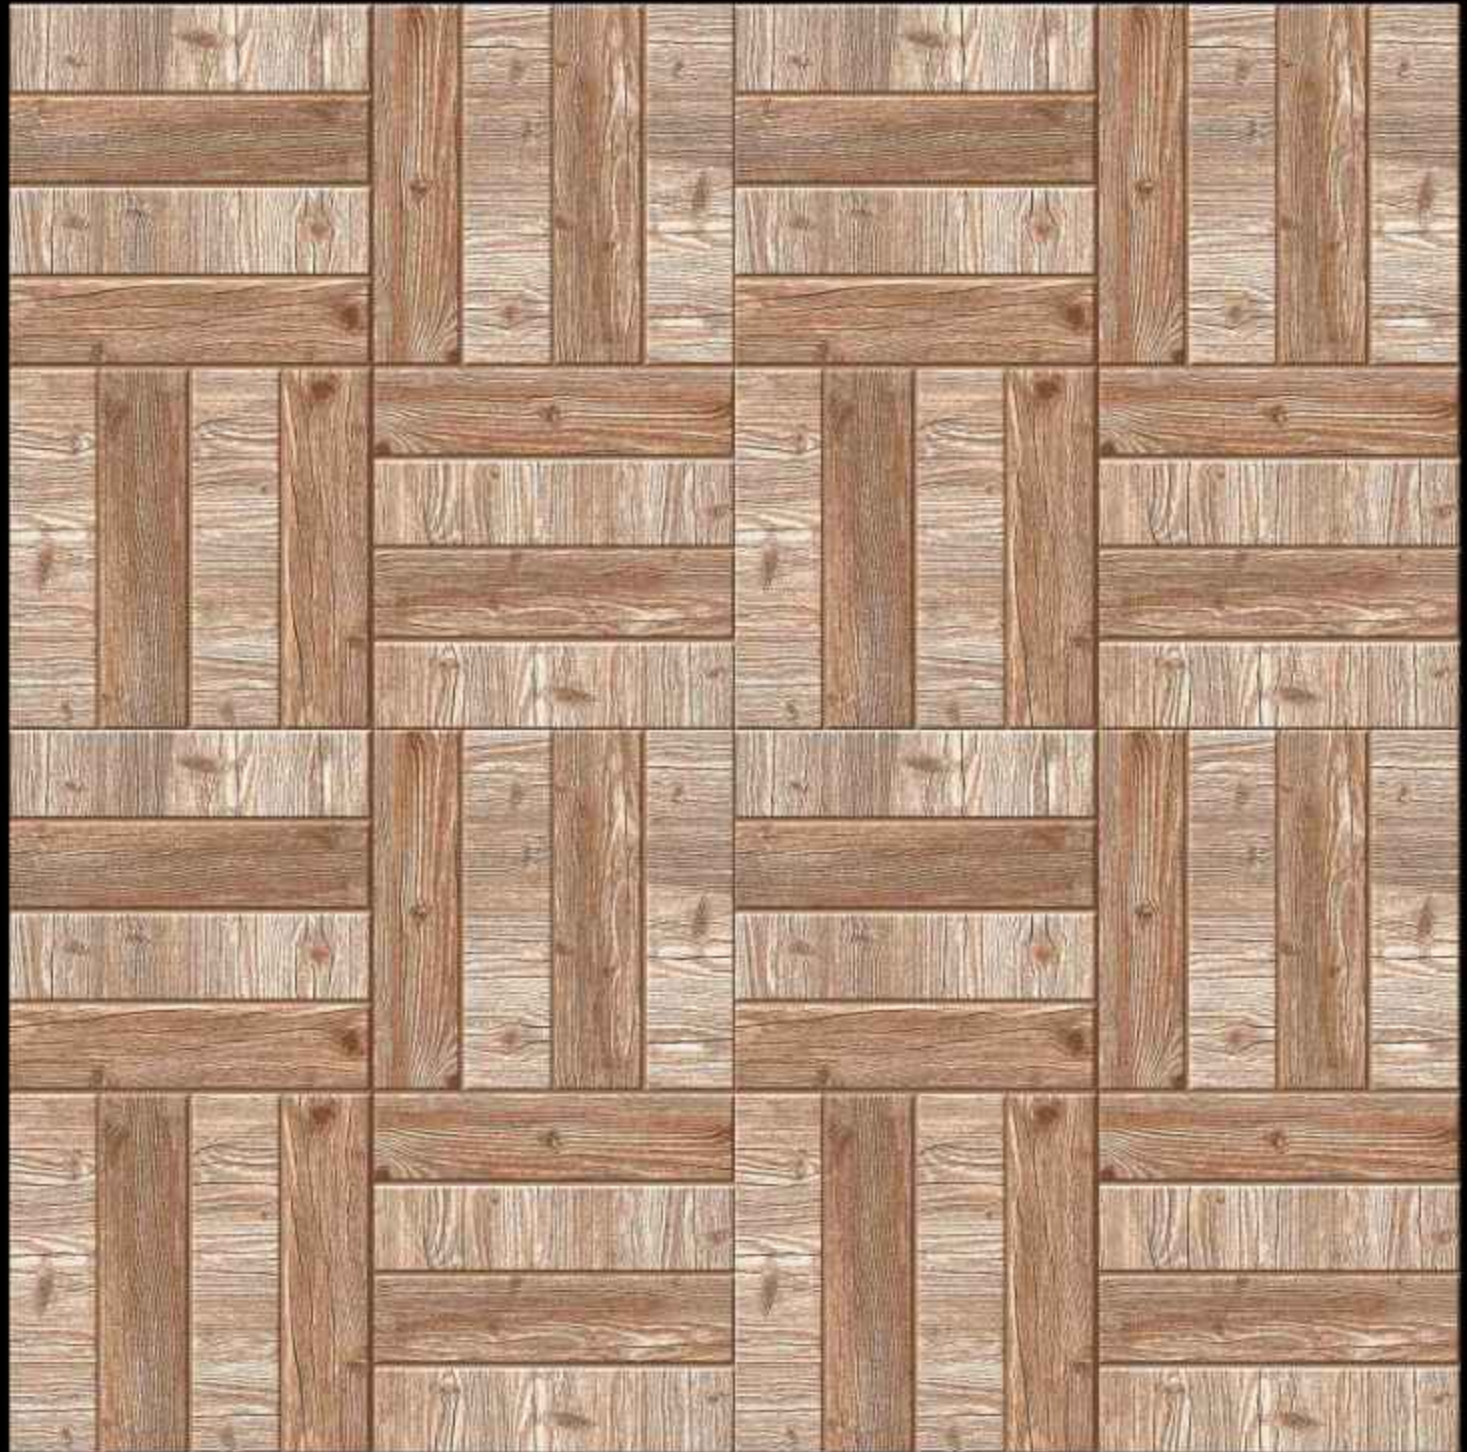

SATIN MATT

CERAMIC TILES

600 X 600 MM