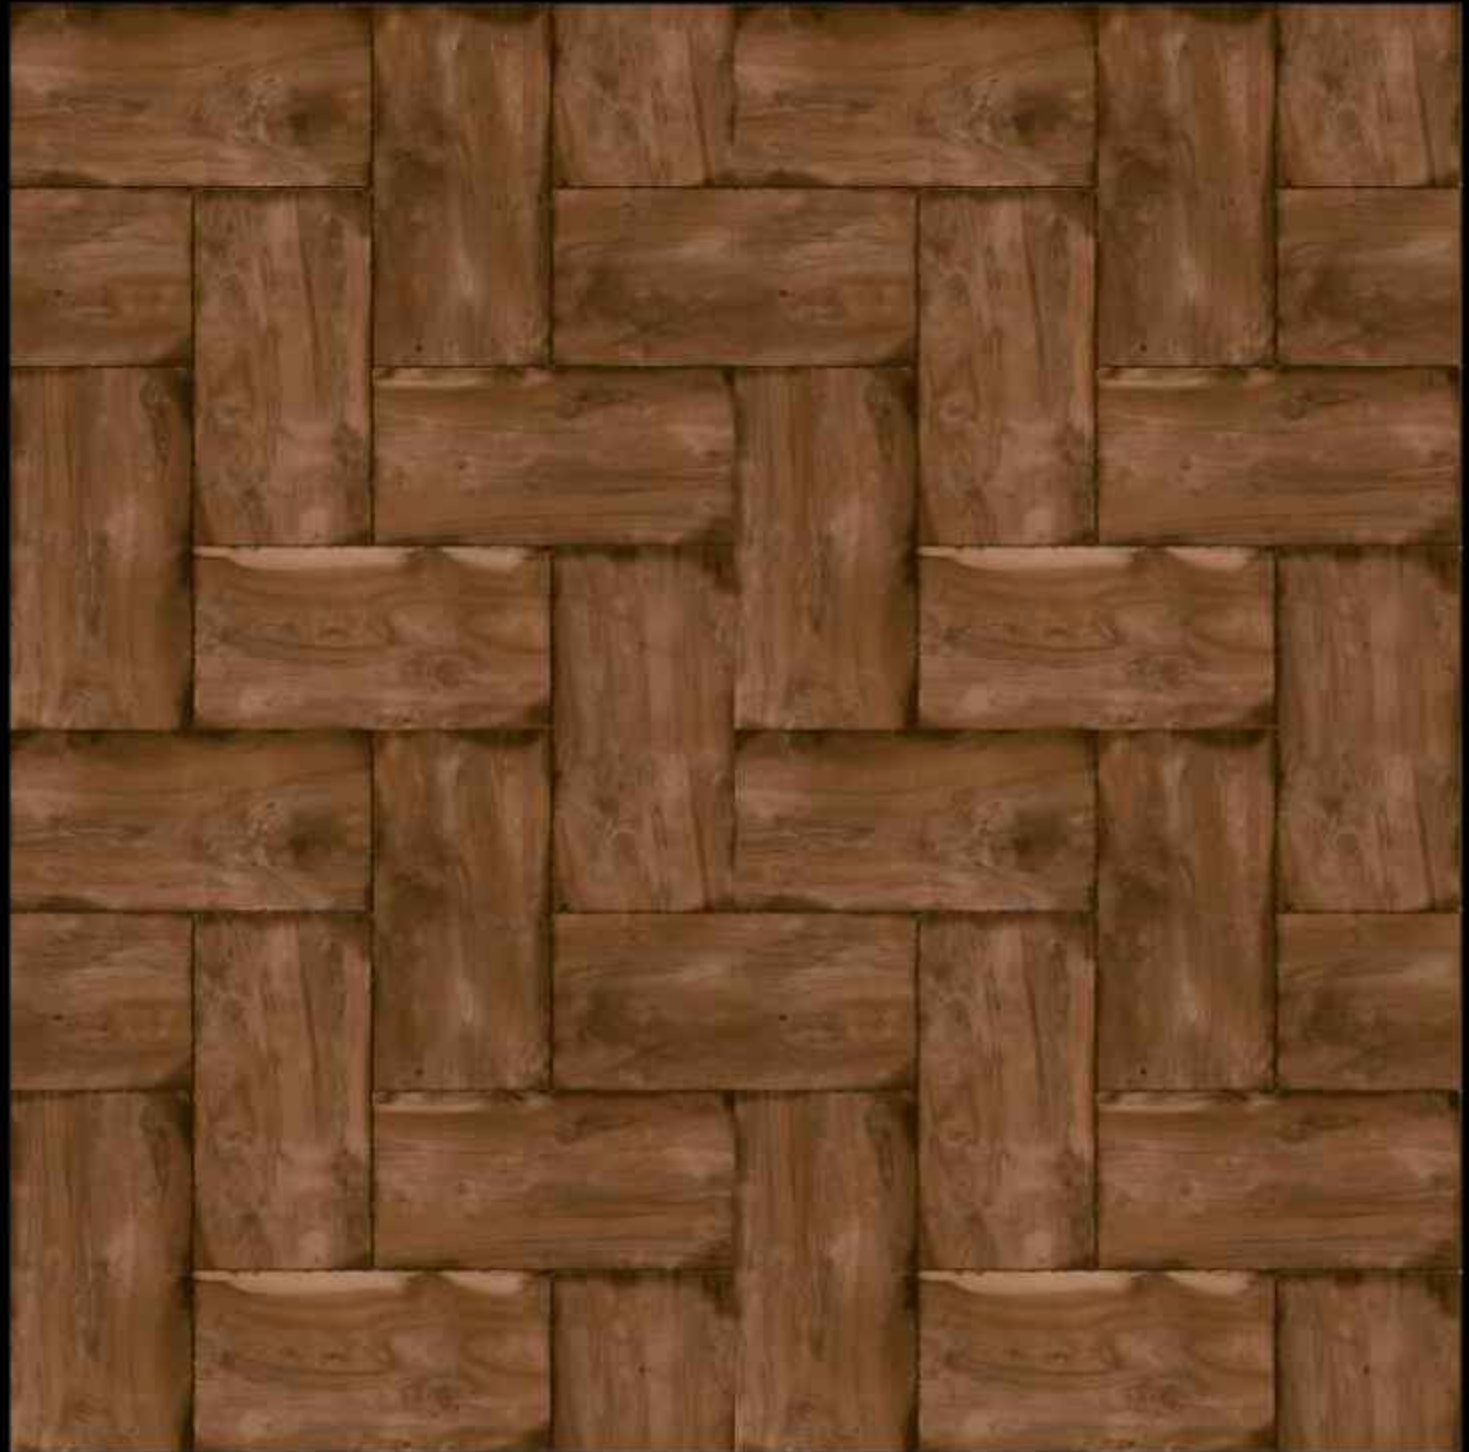

WS-2105

SATIN MATT

CERAMIC TILES

600 X 600 MM

WS-2111

SATIN MATT CERAMIC TILES

600 X 600 MM

WS-2112