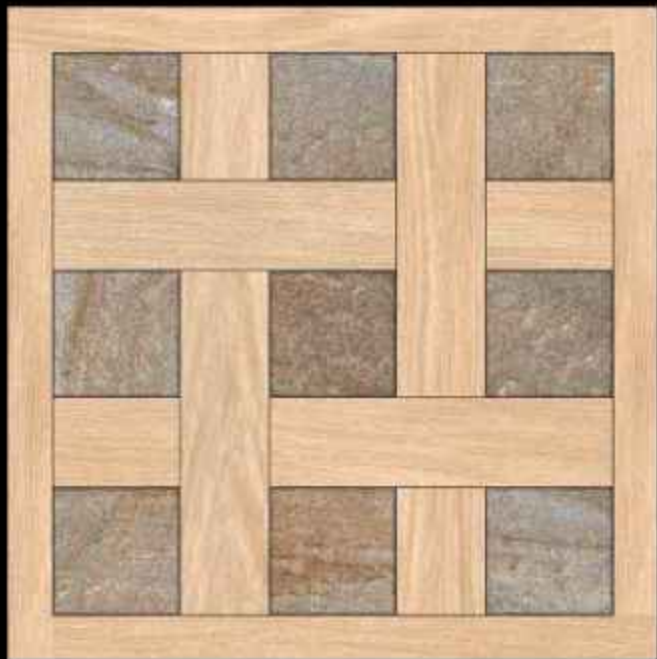

WS-2019

SATIN MATT

CERAMIC TILES

600 X 600 MM

WS-2024

SATIN MATT

CERAMIC TILES

600 X 600 MM