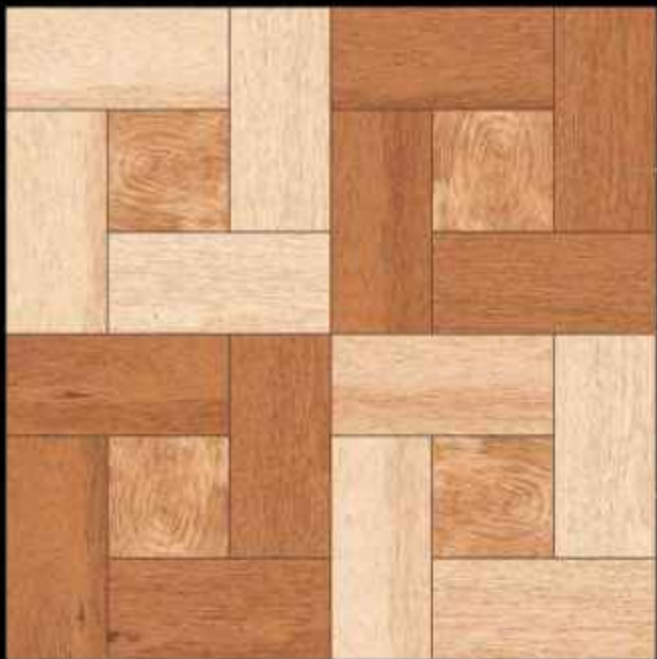

600 X 600 MM

WS-2057

SATIN MATT

CERAMIC TILES

600 X 600 MM

WS-2058

SATIN MATT

CERAMIC TILES