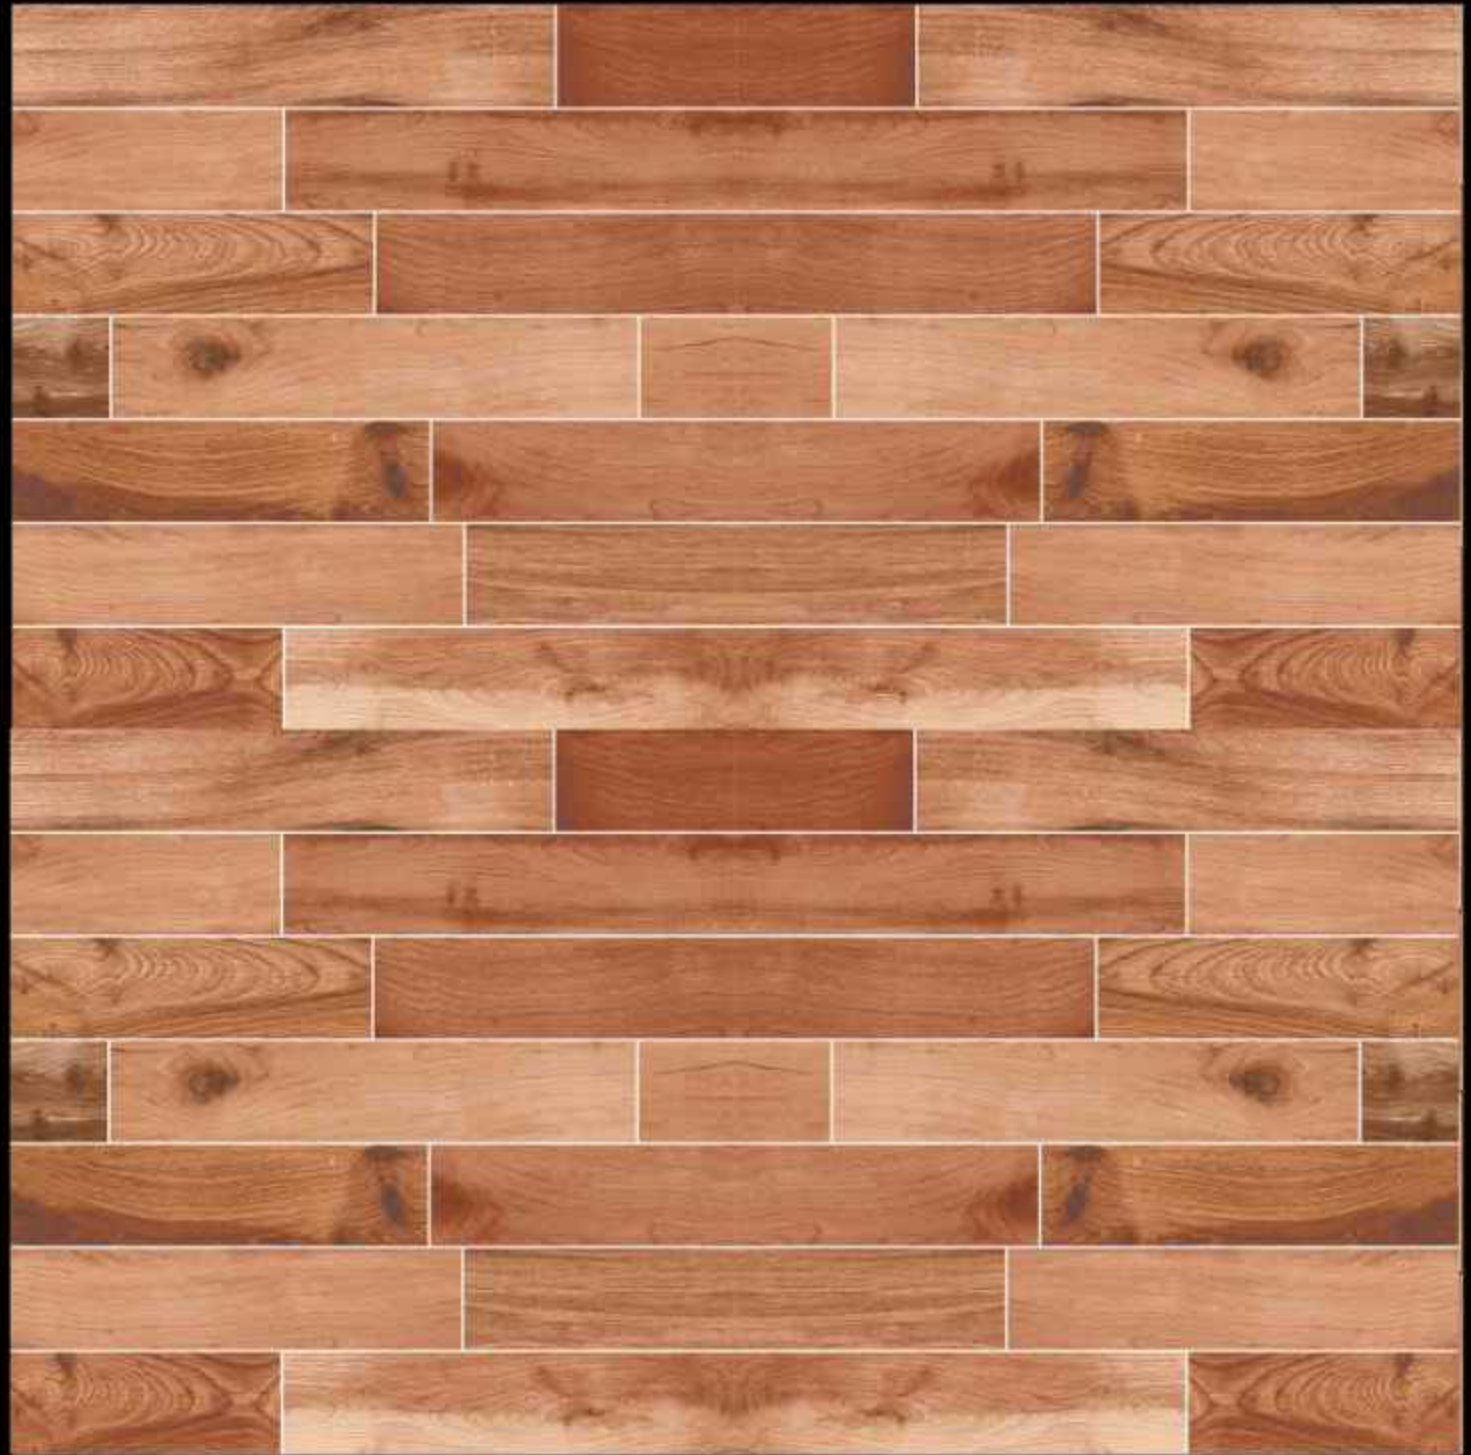

CERAMIC TILES

600 X 600 MM

WS-2171

SATIN MATT CERAMIC TILES

600 X 600 MM

WS-2172

SATIN MATT

CERAMIC TILES