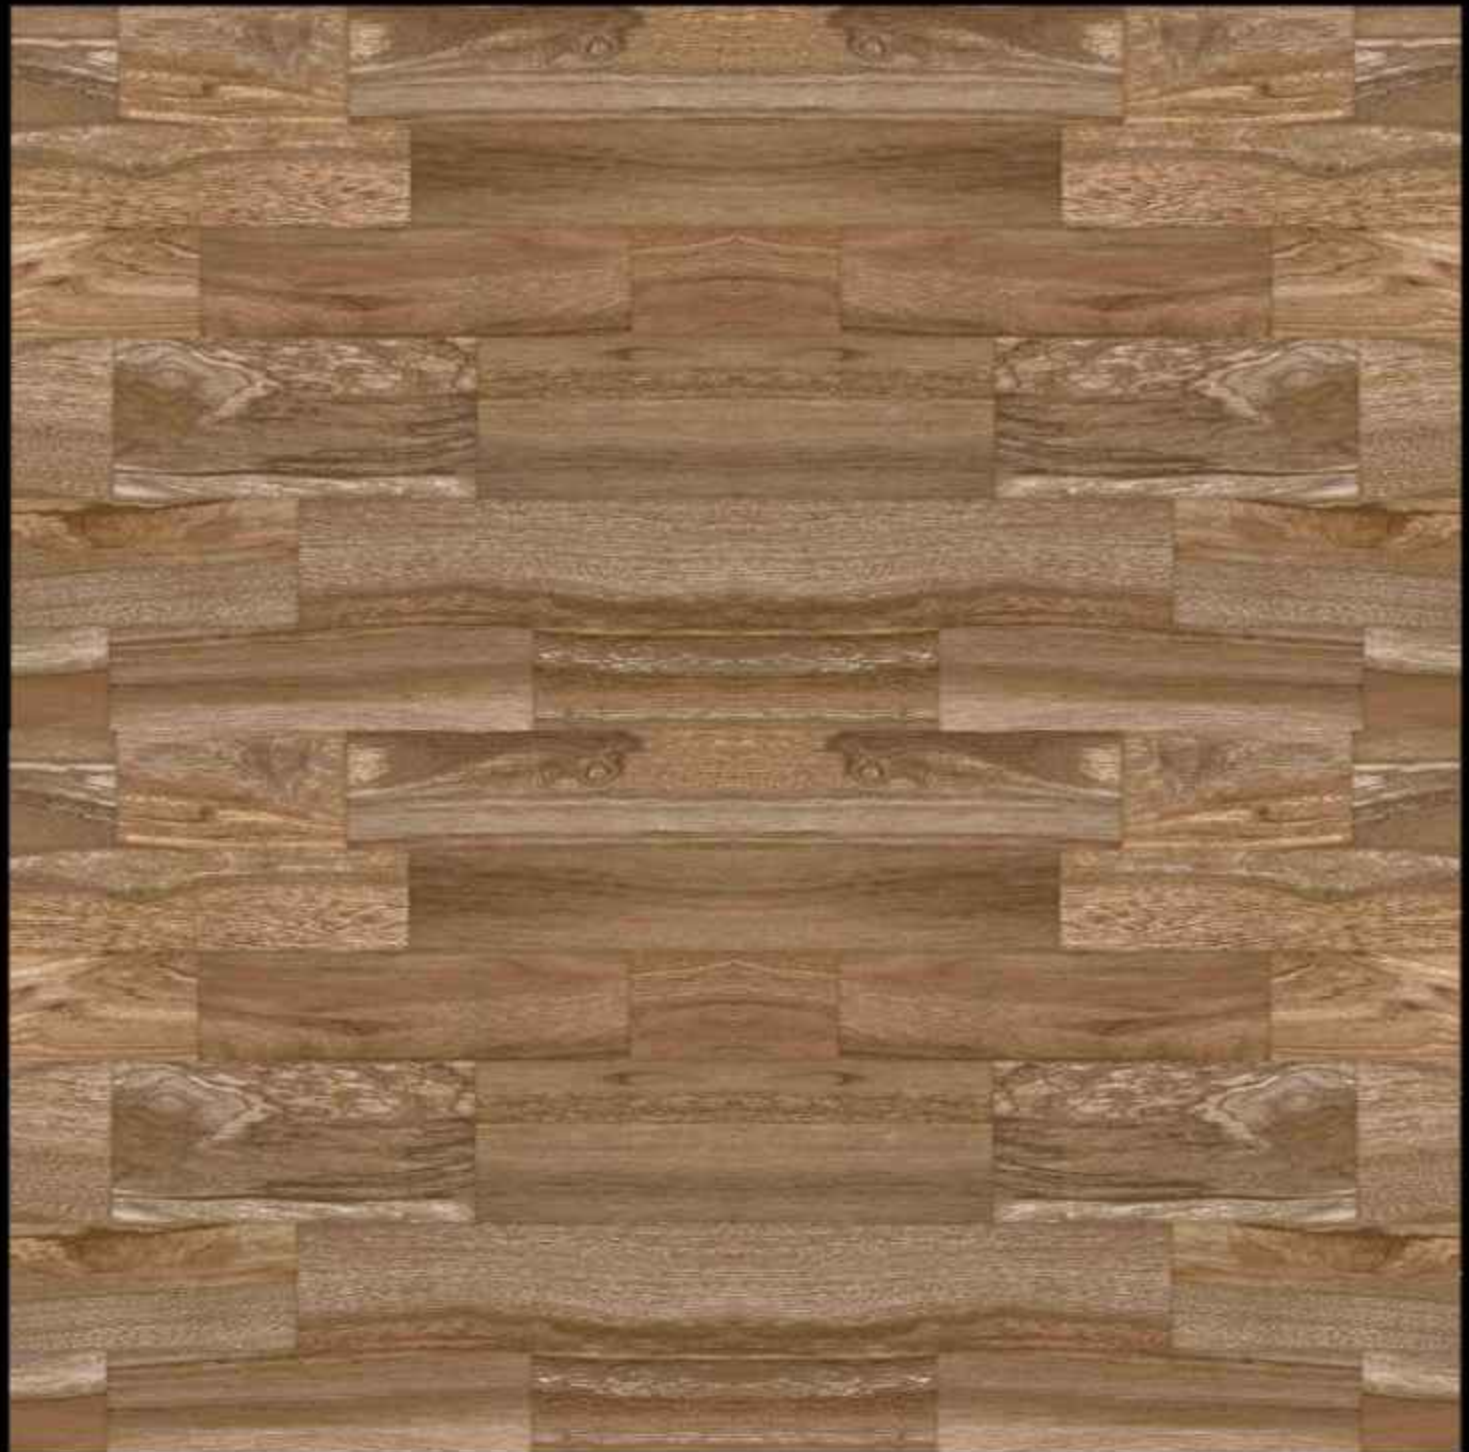

WS-2186

SATIN MATT CERAMIC TILES

600 X 600 MM

WS-2187

SATIN MATT CERAMIC TILES

600 X 600 MM

WS-2188

SATIN MATT CERAMIC TILES