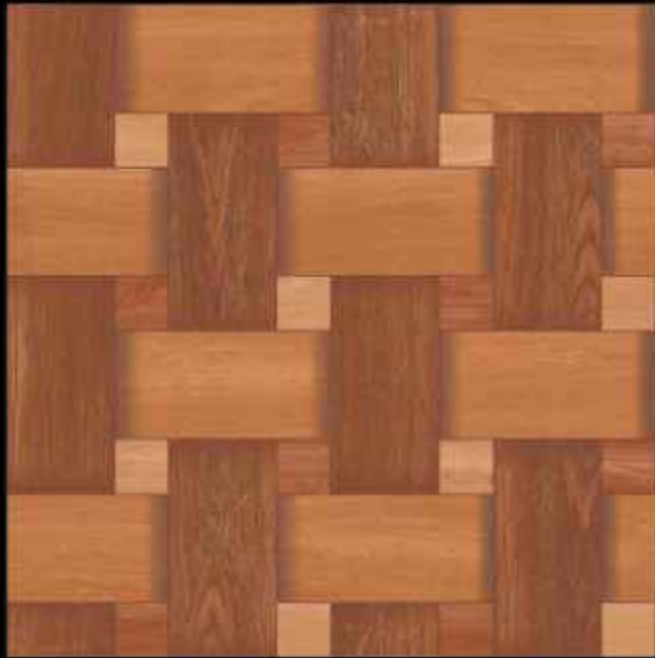

SATIN MATT

CERAMIC TILES

600 X 600 MM

WS-2173