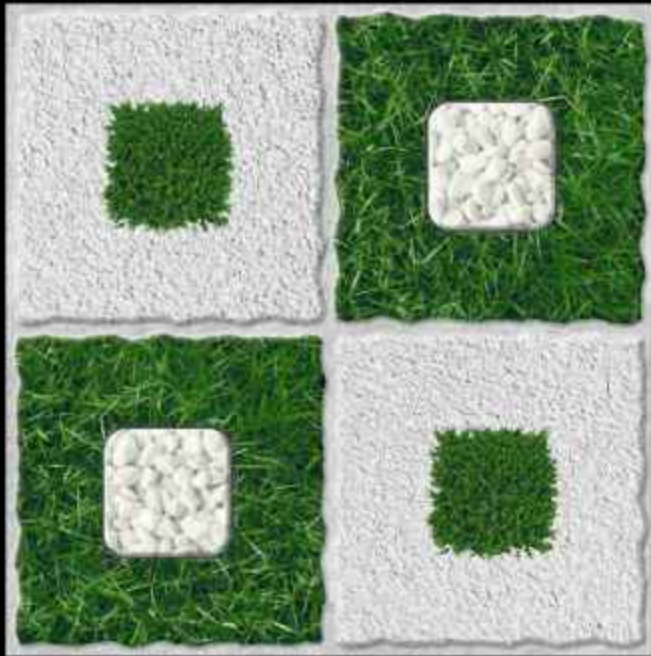

SATIN MATT

CERAMIC TILES

600 X 600 MM

WS-2236

SATIN MATT

CERAMIC TILES

600 X 600 MM

WS-2237