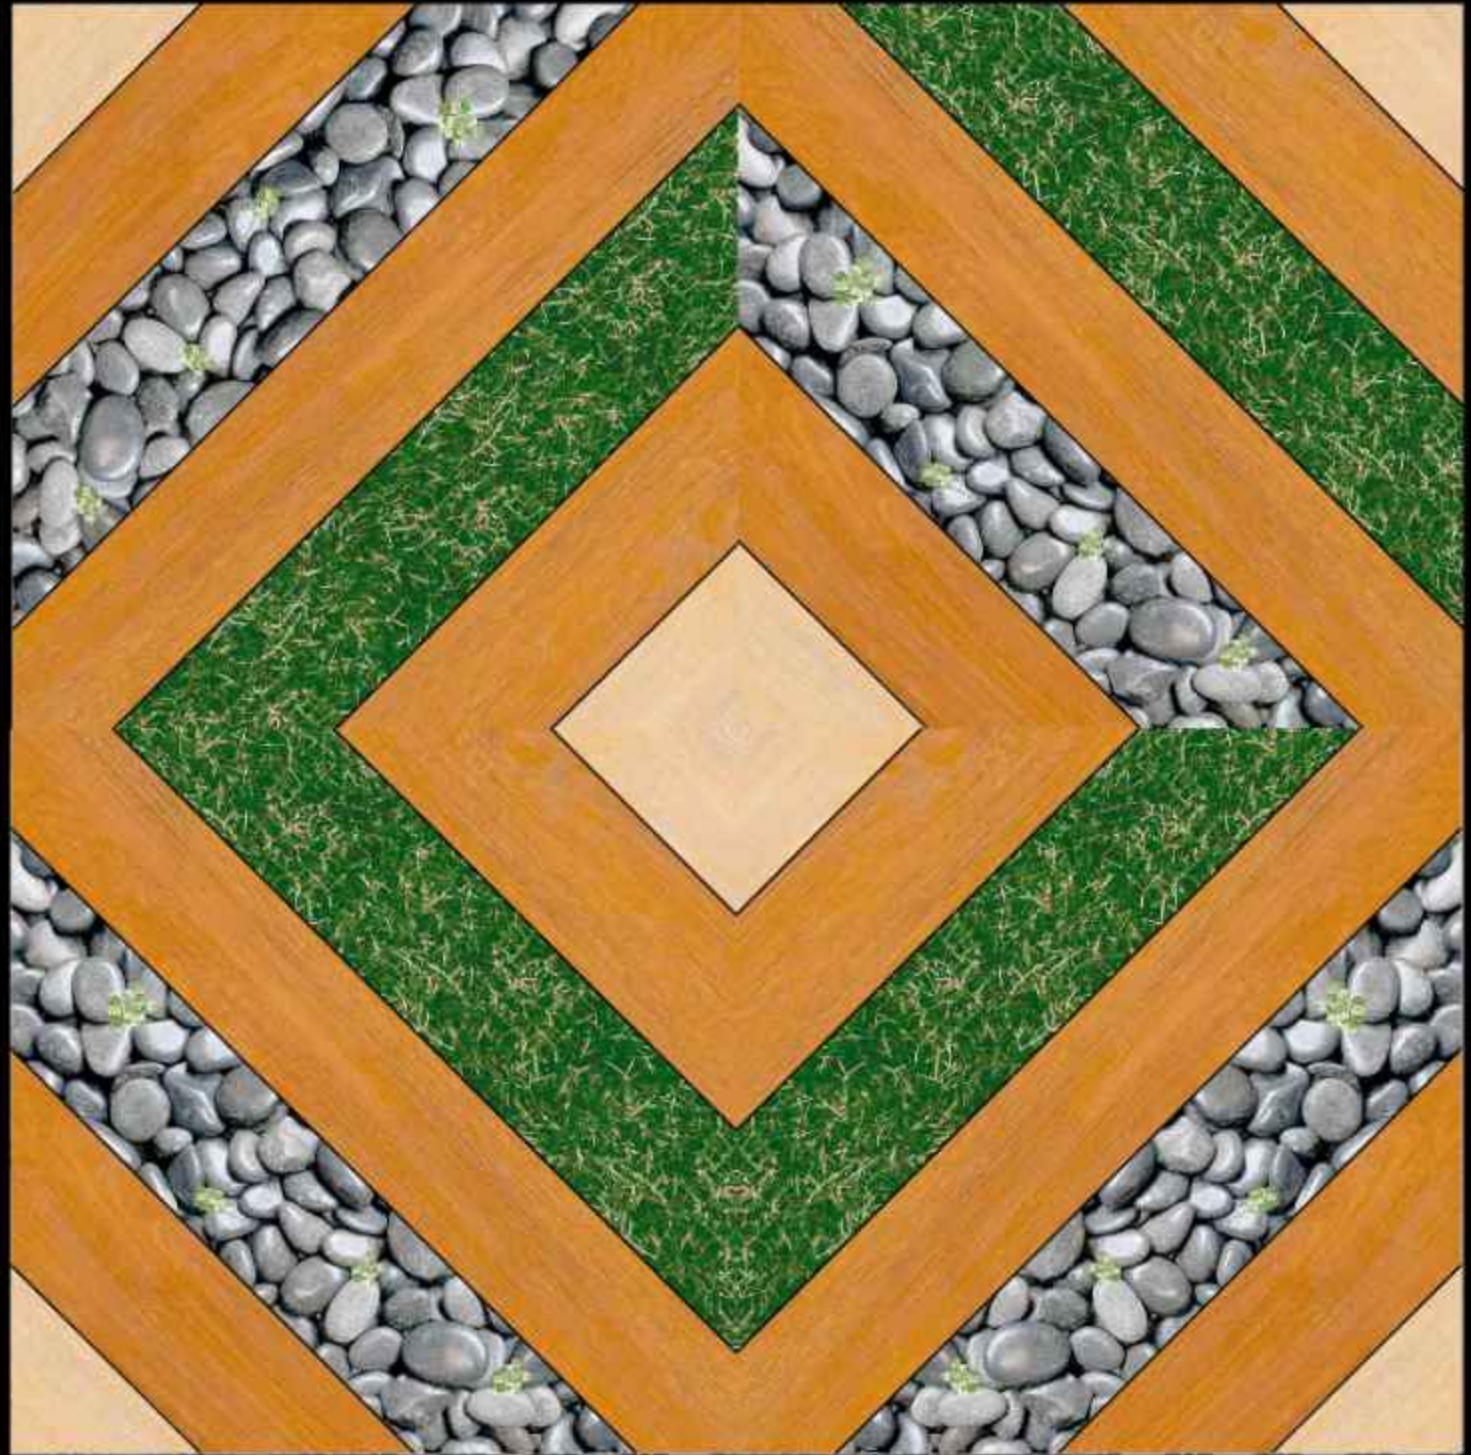

SLABMAXTM
OVERSEAS LLP

ELEVATE YOUR SURFACE TO
LUXURY

60X60 cm
CERAMIC TILES
www.slabmaxoverseas.com

SATIN MATT

CERAMIC TILES

600 X 600 MM

WS-2230

SATIN MATT CERAMIC TILES