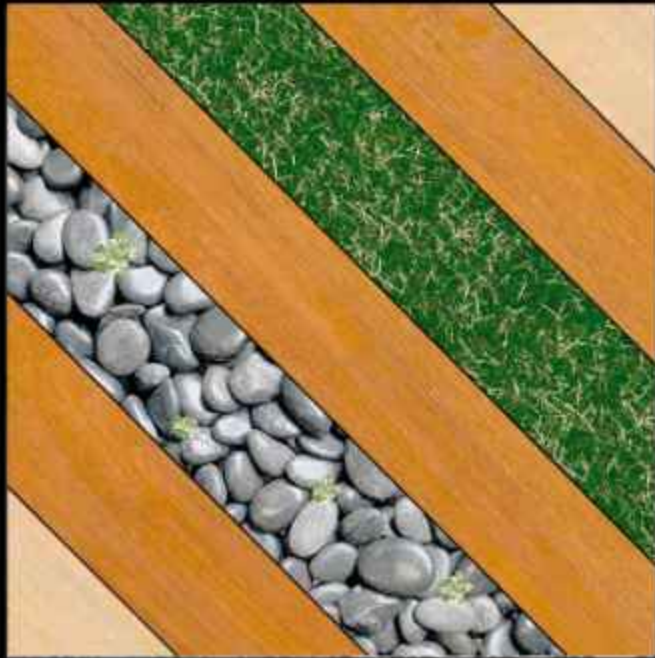

SLABMAXTM
OVERSEAS LLP

ELEVATE YOUR SURFACE TO
LUXURY

60X60 cm
CERAMIC TILES
www.slabmaxoverseas.com

SATIN MATT

CERAMIC TILES

600 X 600 MM

WS-2230

SATIN MATT CERAMIC TILES