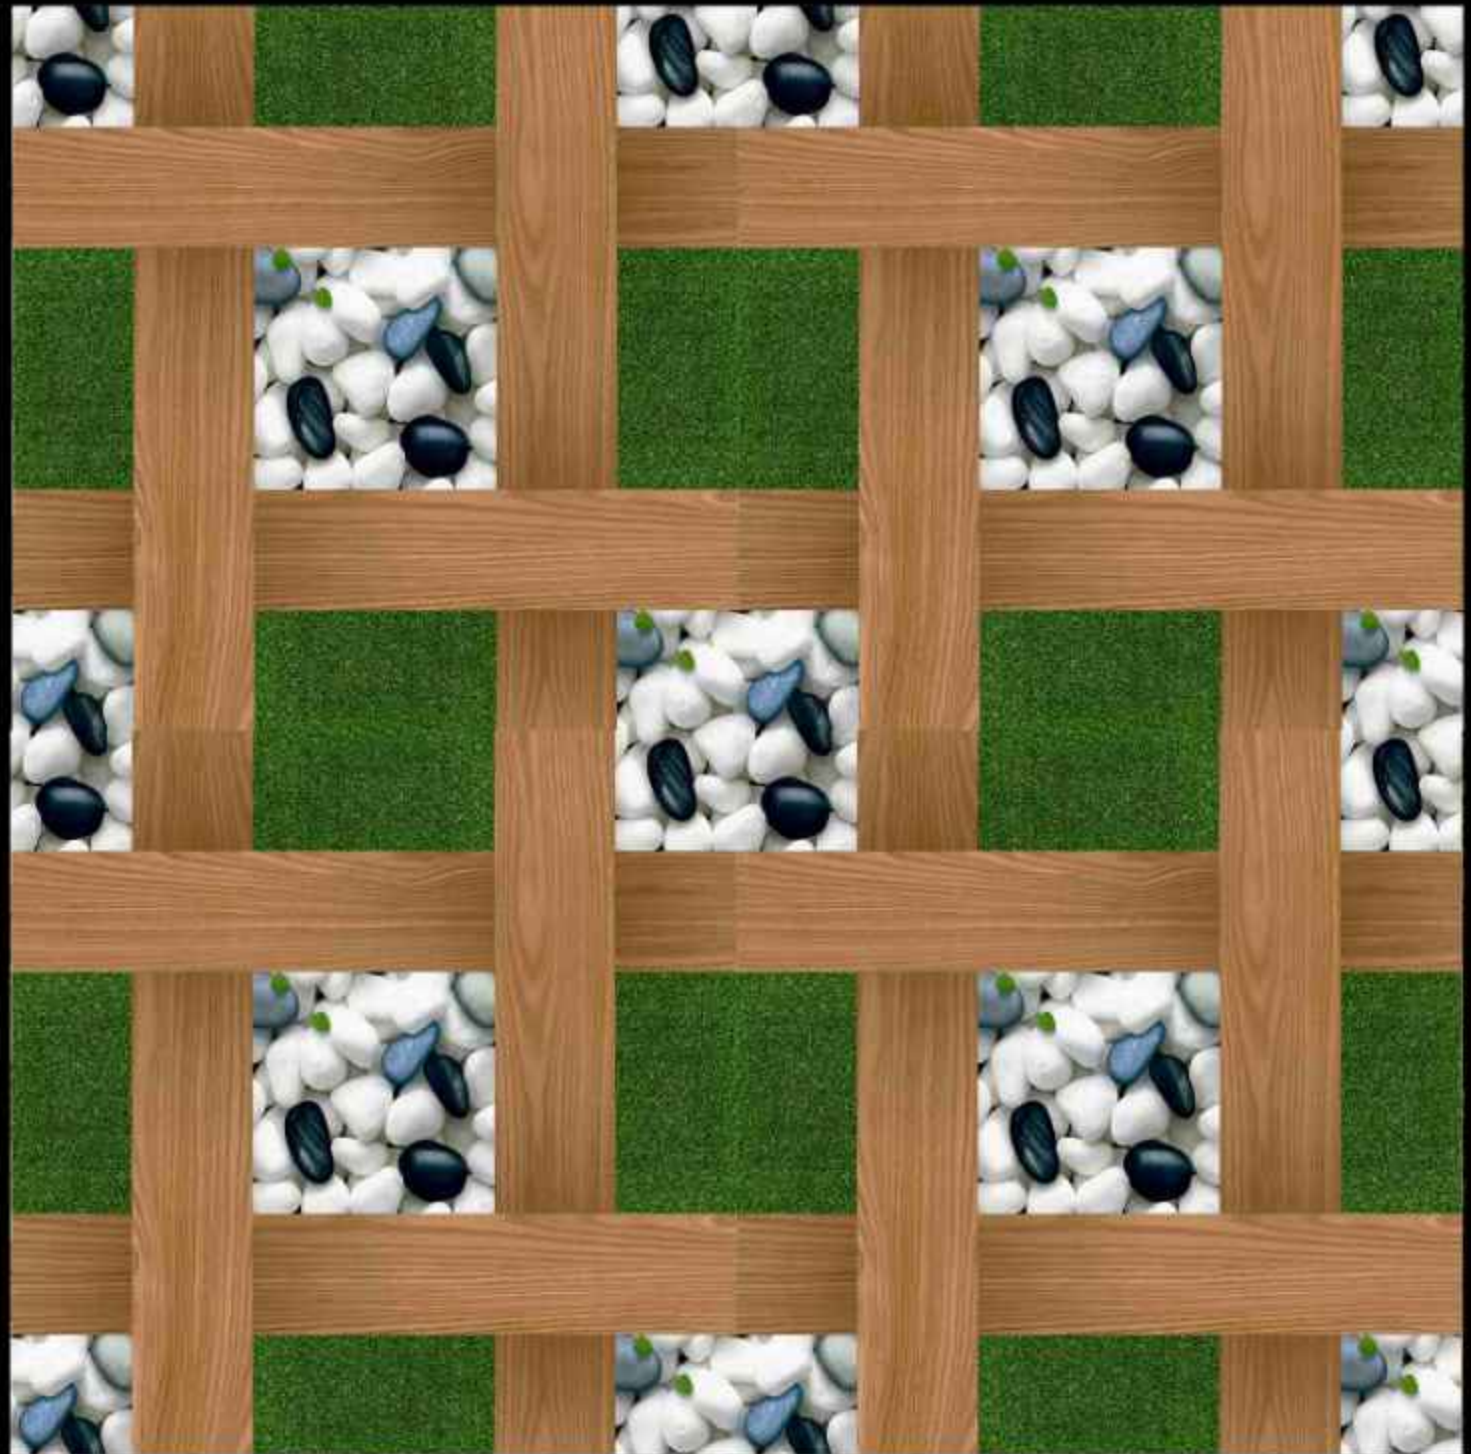

WS-2246

SATIN MATT

CERAMIC TILES

600 X 600 MM

WS-2247

SATIN MATT

CERAMIC TILES

600 X 600 MM