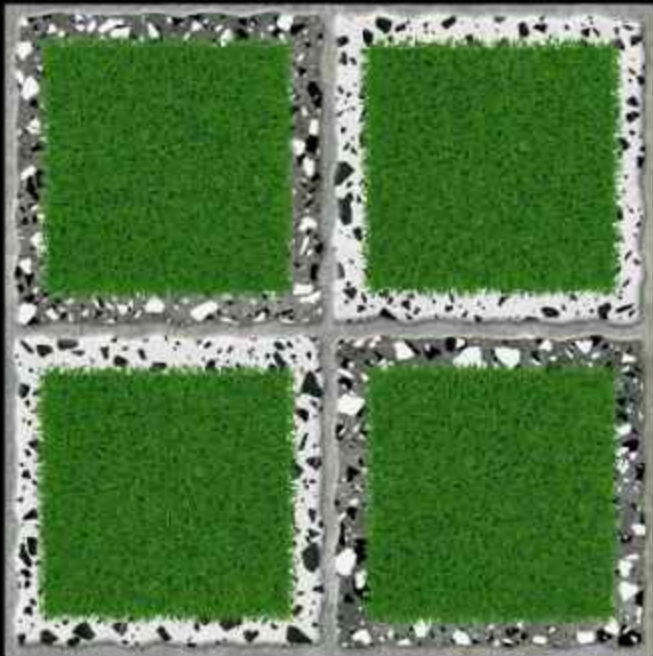

600 X 600 MM

WS-2240

SATIN MATT

CERAMIC TILES

600 X 600 MM

WS-2241

SATIN MATT

CERAMIC TILES