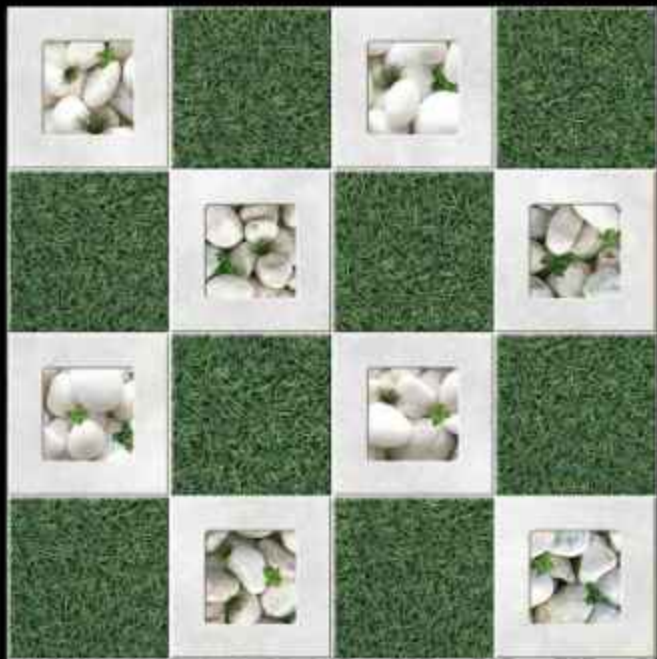

SATIN MATT CERAMIC TILES

600 X 600 MM

WS-2231