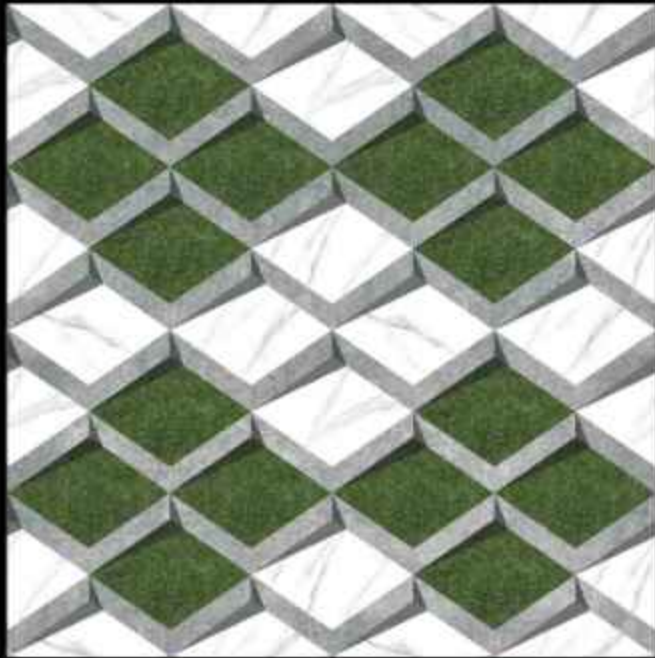

WS-2244

SATIN MATT

CERAMIC TILES

600 X 600 MM

WS-2245

SATIN MATT

CERAMIC TILES

600 X 600 MM