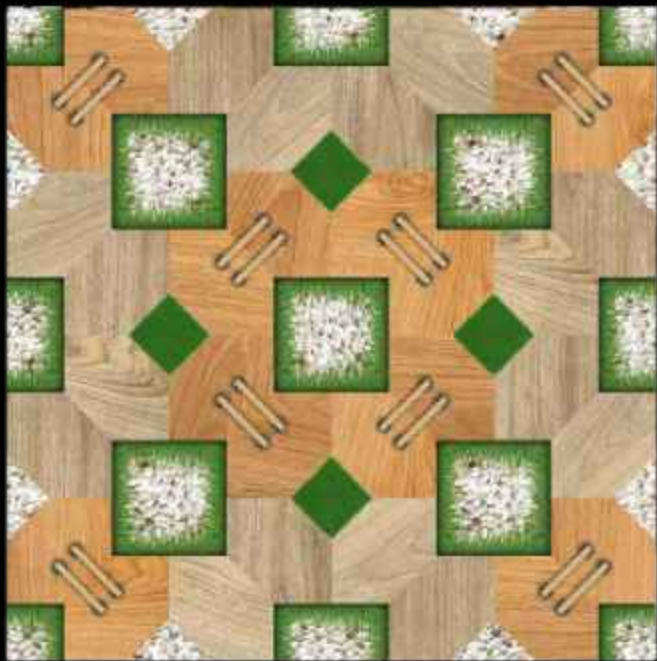

WS-2246

SATIN MATT

CERAMIC TILES

600 X 600 MM

WS-2247

SATIN MATT

CERAMIC TILES

600 X 600 MM