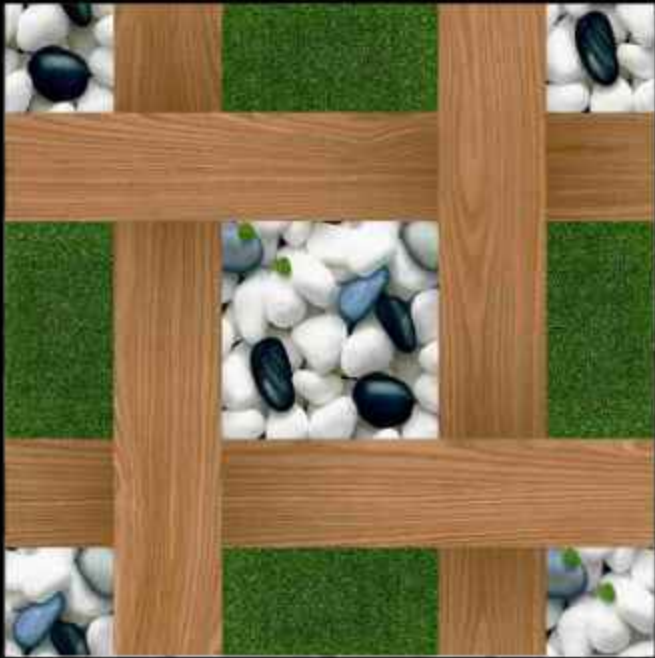

WS-2246

SATIN MATT

CERAMIC TILES

600 X 600 MM

WS-2247

SATIN MATT

CERAMIC TILES

600 X 600 MM