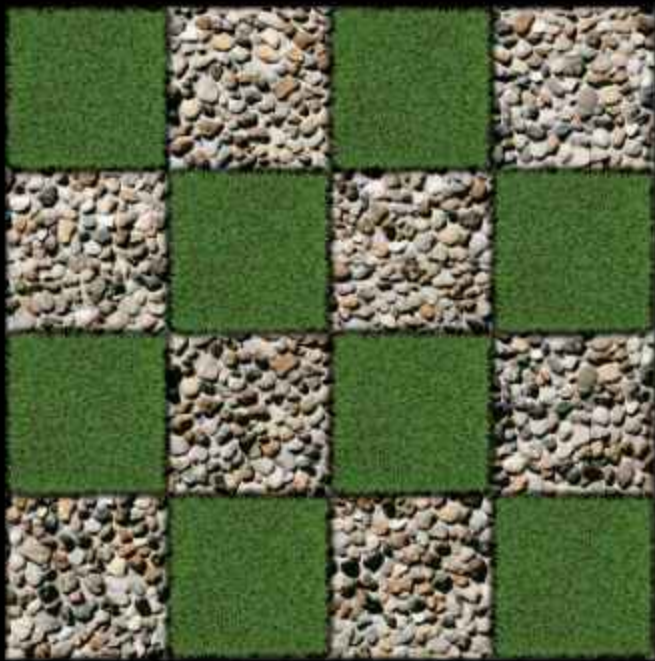

SATIN MATT CERAMIC TILES

600 X 600 MM

WS-2238

SATIN MATT

CERAMIC TILES

600 X 600 MM

WS-2239

SATIN MATT CERAMIC TILES