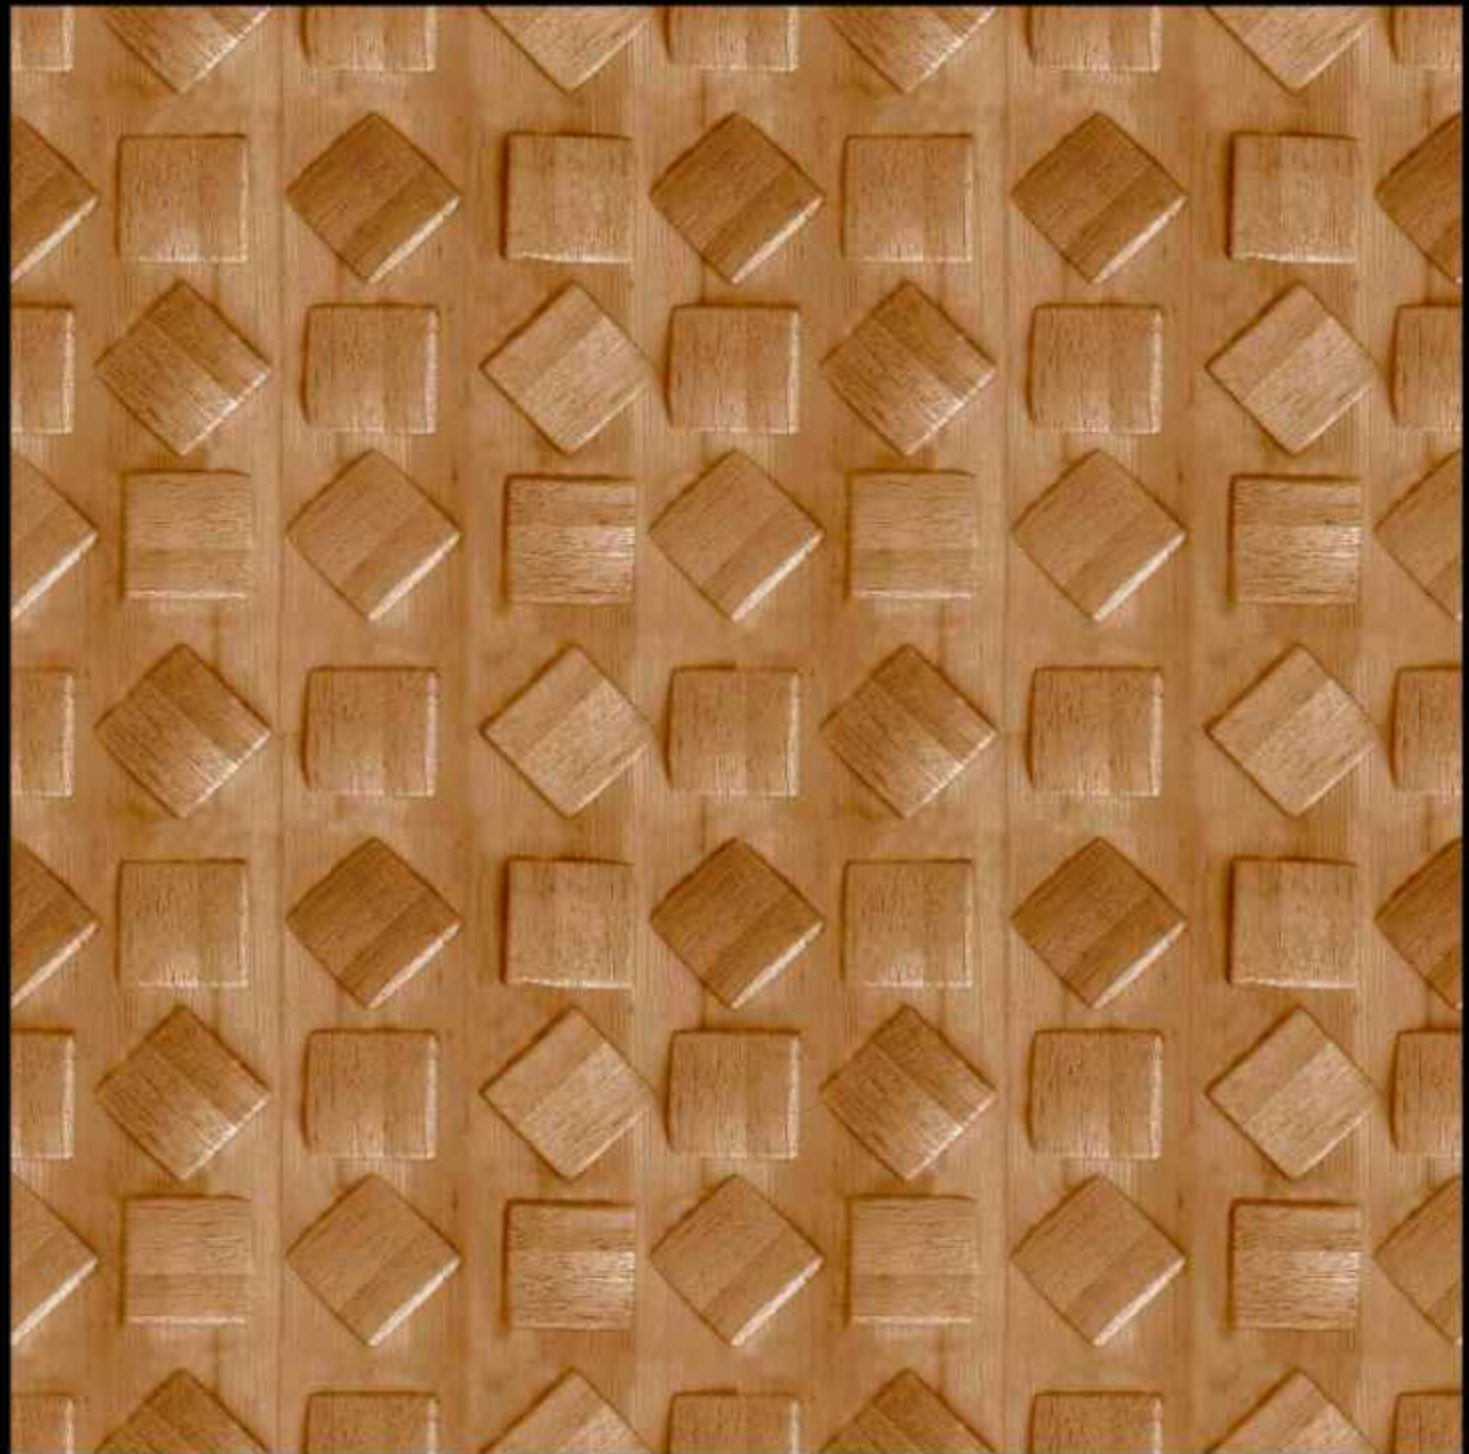

SATIN MATT

CERAMIC TILES

600 X 600 MM