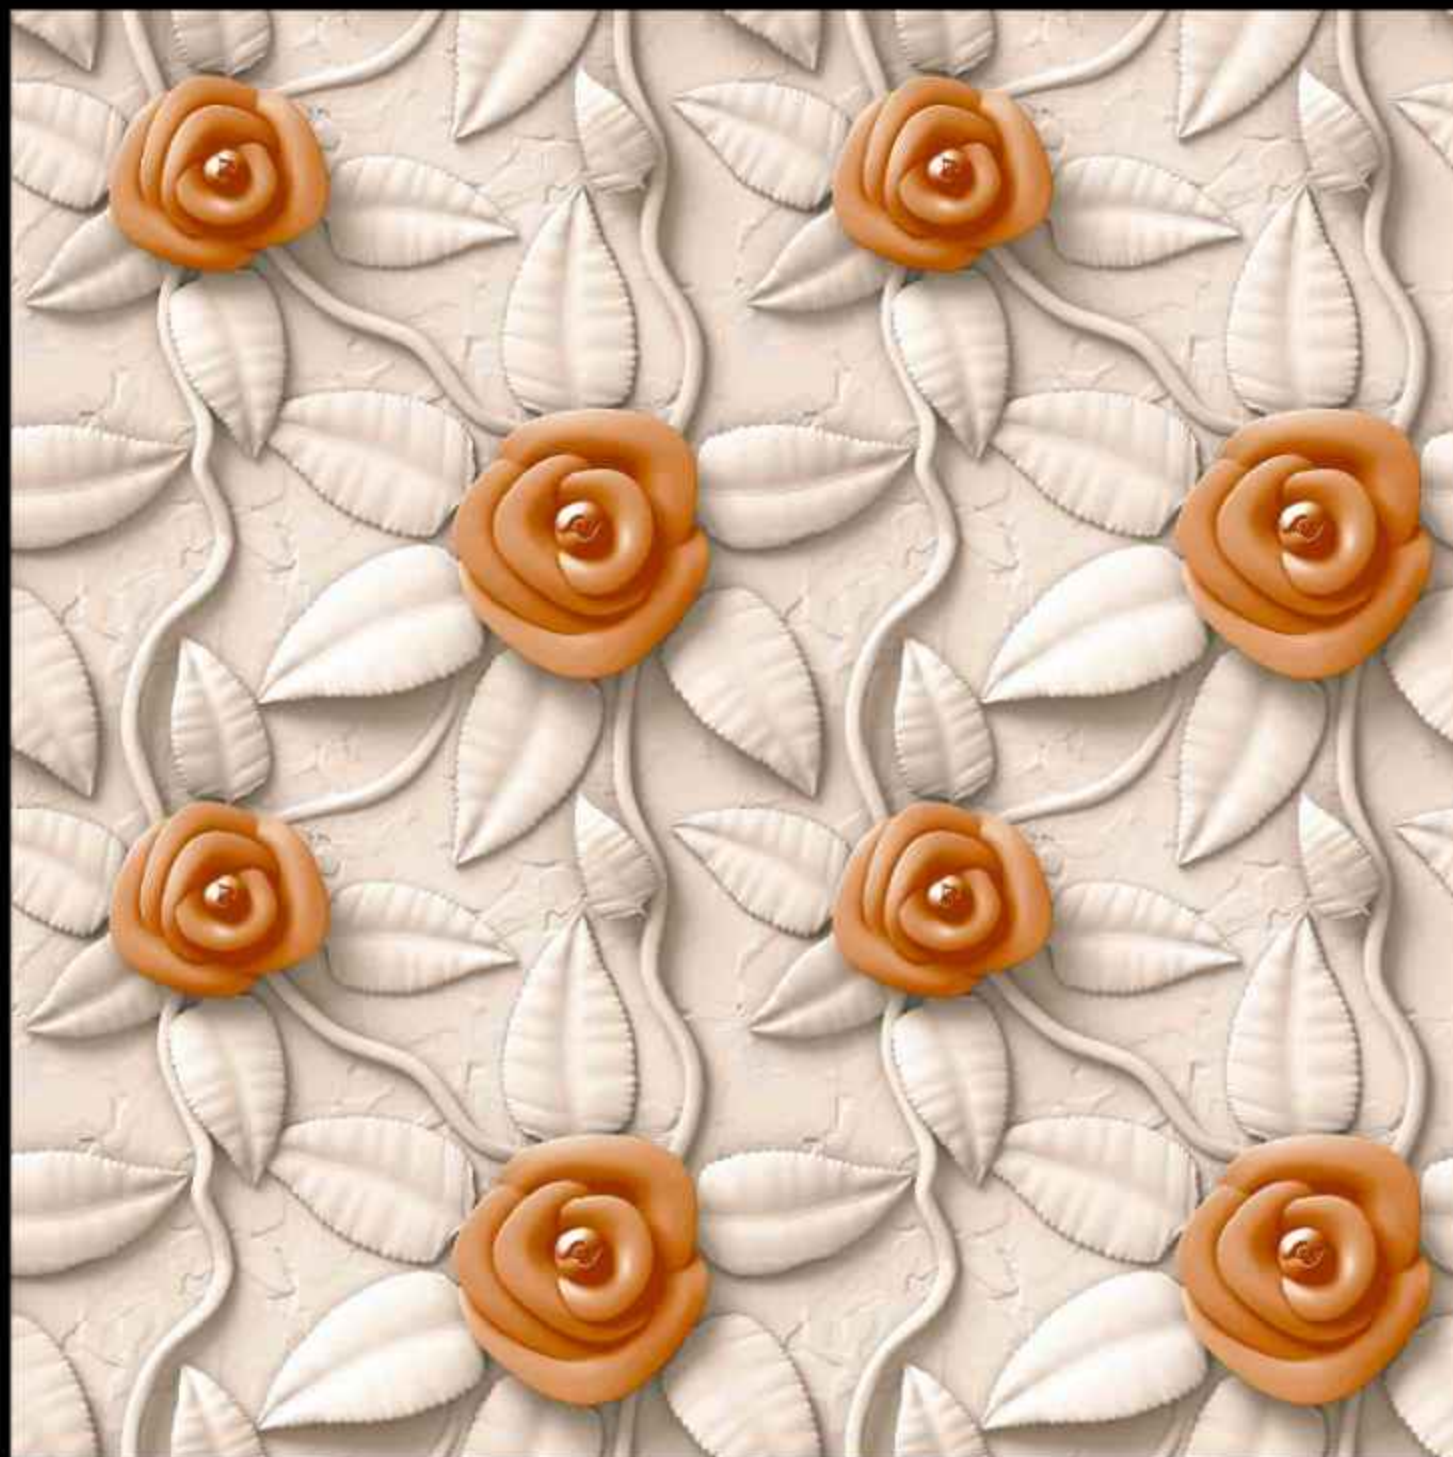

SATIN MATT CERAMIC TILES

600 X 600 MM

6031