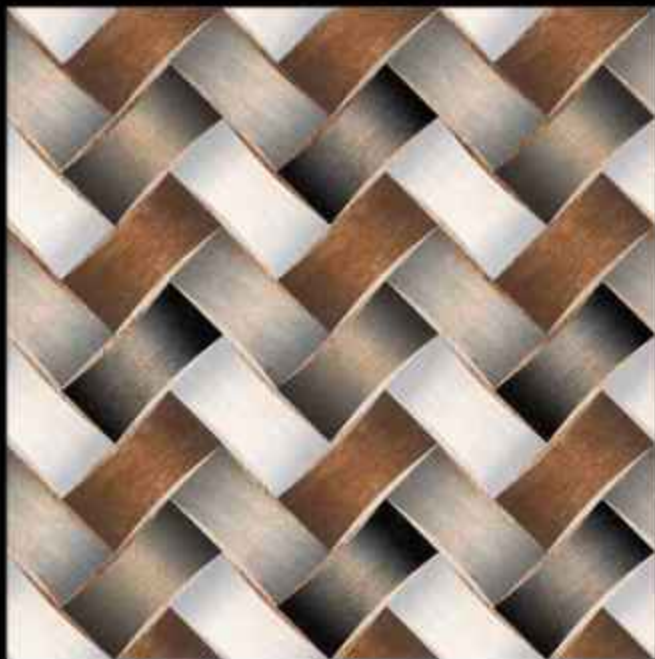

600 X 600 MM

**WS-2152**

SATIN MATT

CERAMIC TILES

600 X 600 MM

**WS-2165**

SATIN MATT

CERAMIC TILES