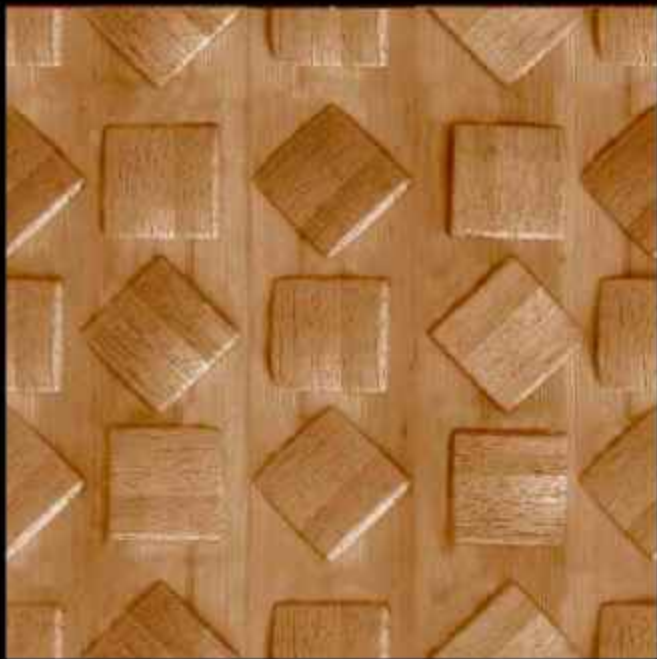

WS-2326

SATIN MATT

CERAMIC TILES

600 X 600 MM

**WS-2336**

SATIN MATT

CERAMIC TILES

600 X 600 MM