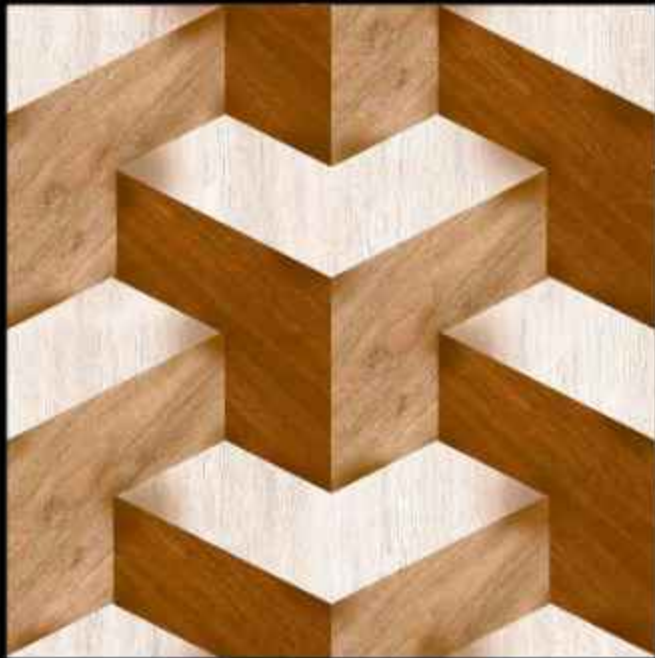

600 X 600 MM

WS-2211

SATIN MATT

CERAMIC TILES

600 X 600 MM

**WS-2218**

SATIN MATT

CERAMIC TILES