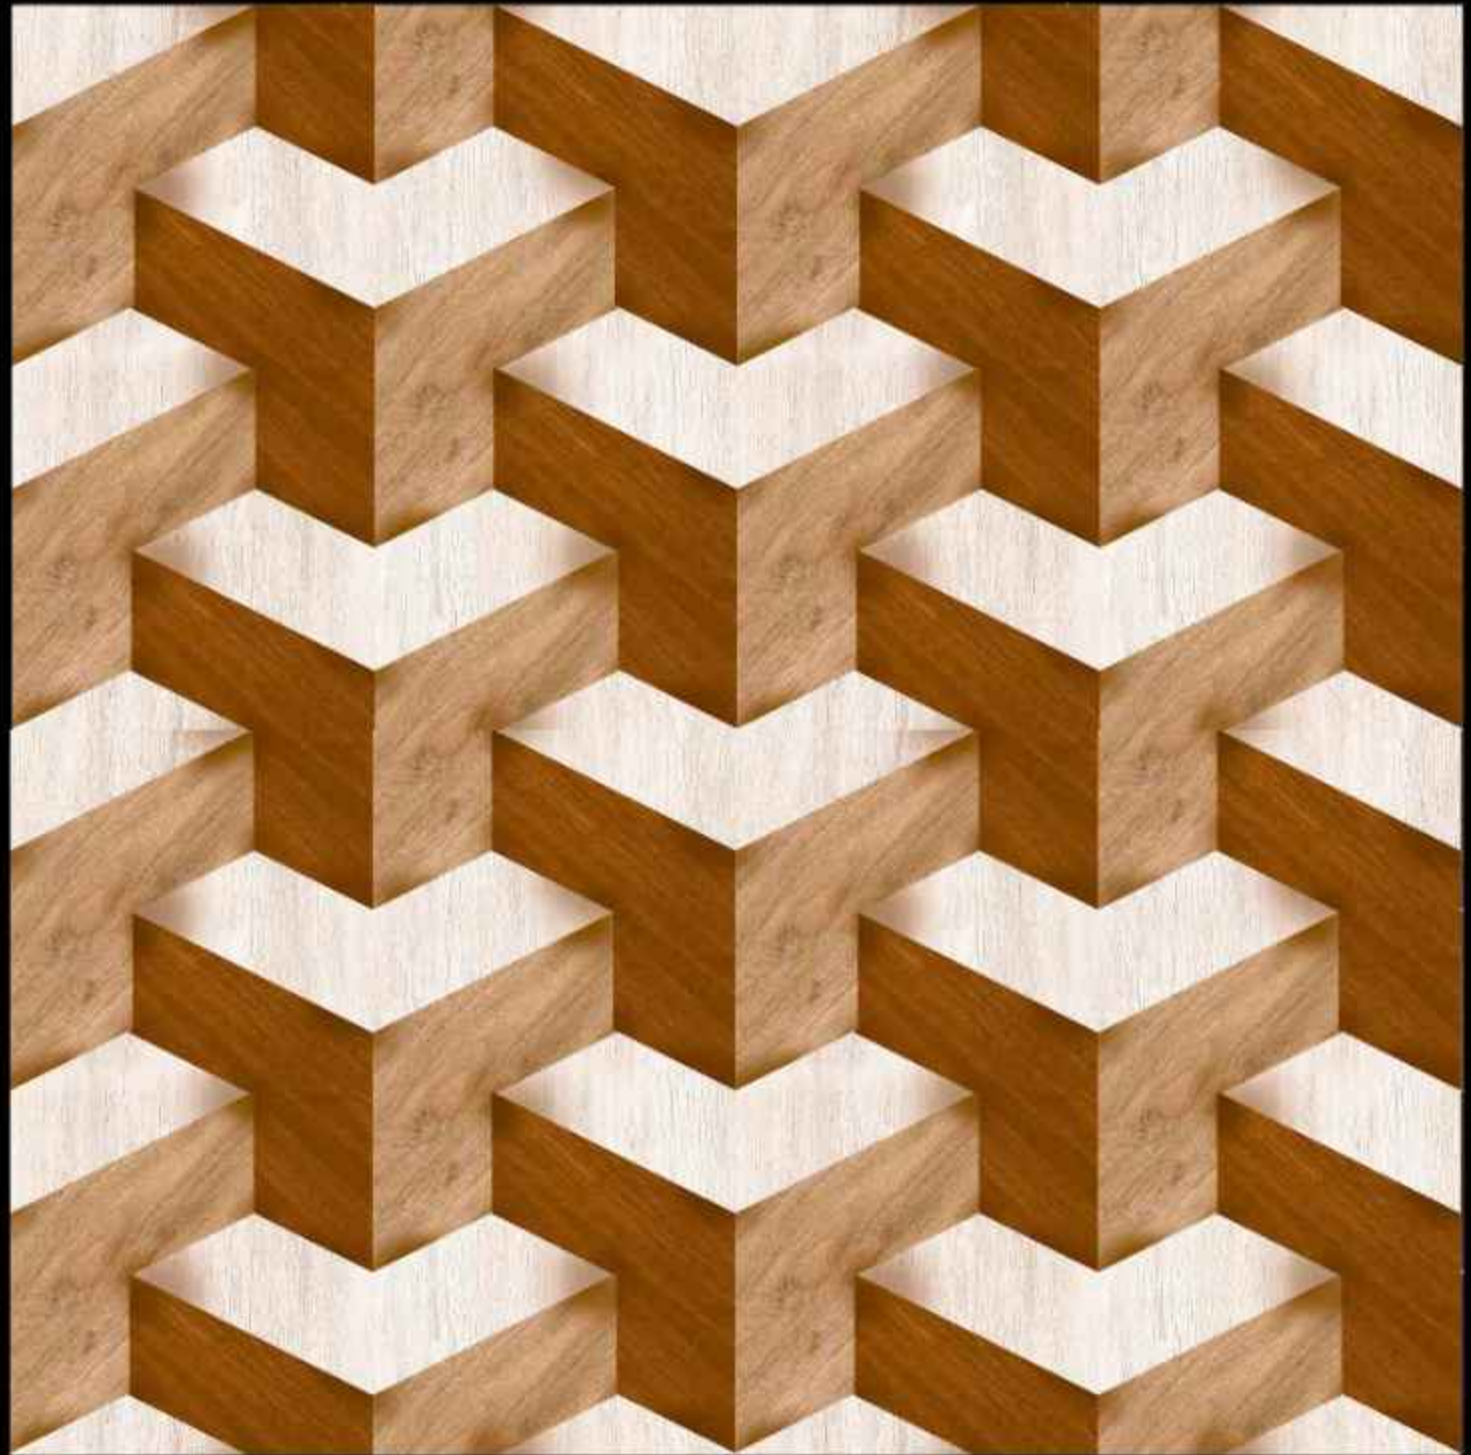

600 X 600 MM

WS-2211

SATIN MATT

CERAMIC TILES

600 X 600 MM

**WS-2218**

SATIN MATT

CERAMIC TILES