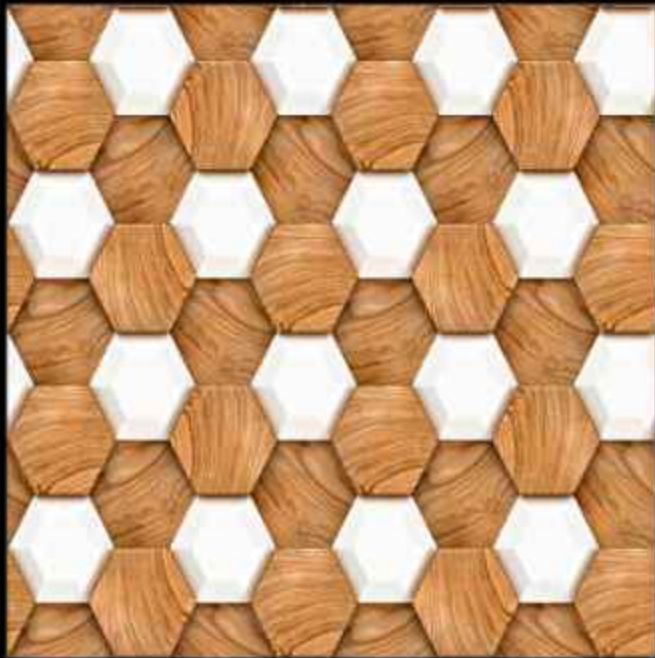

SATIN MATT

CERAMIC TILES

600 X 600 MM

WS-2198