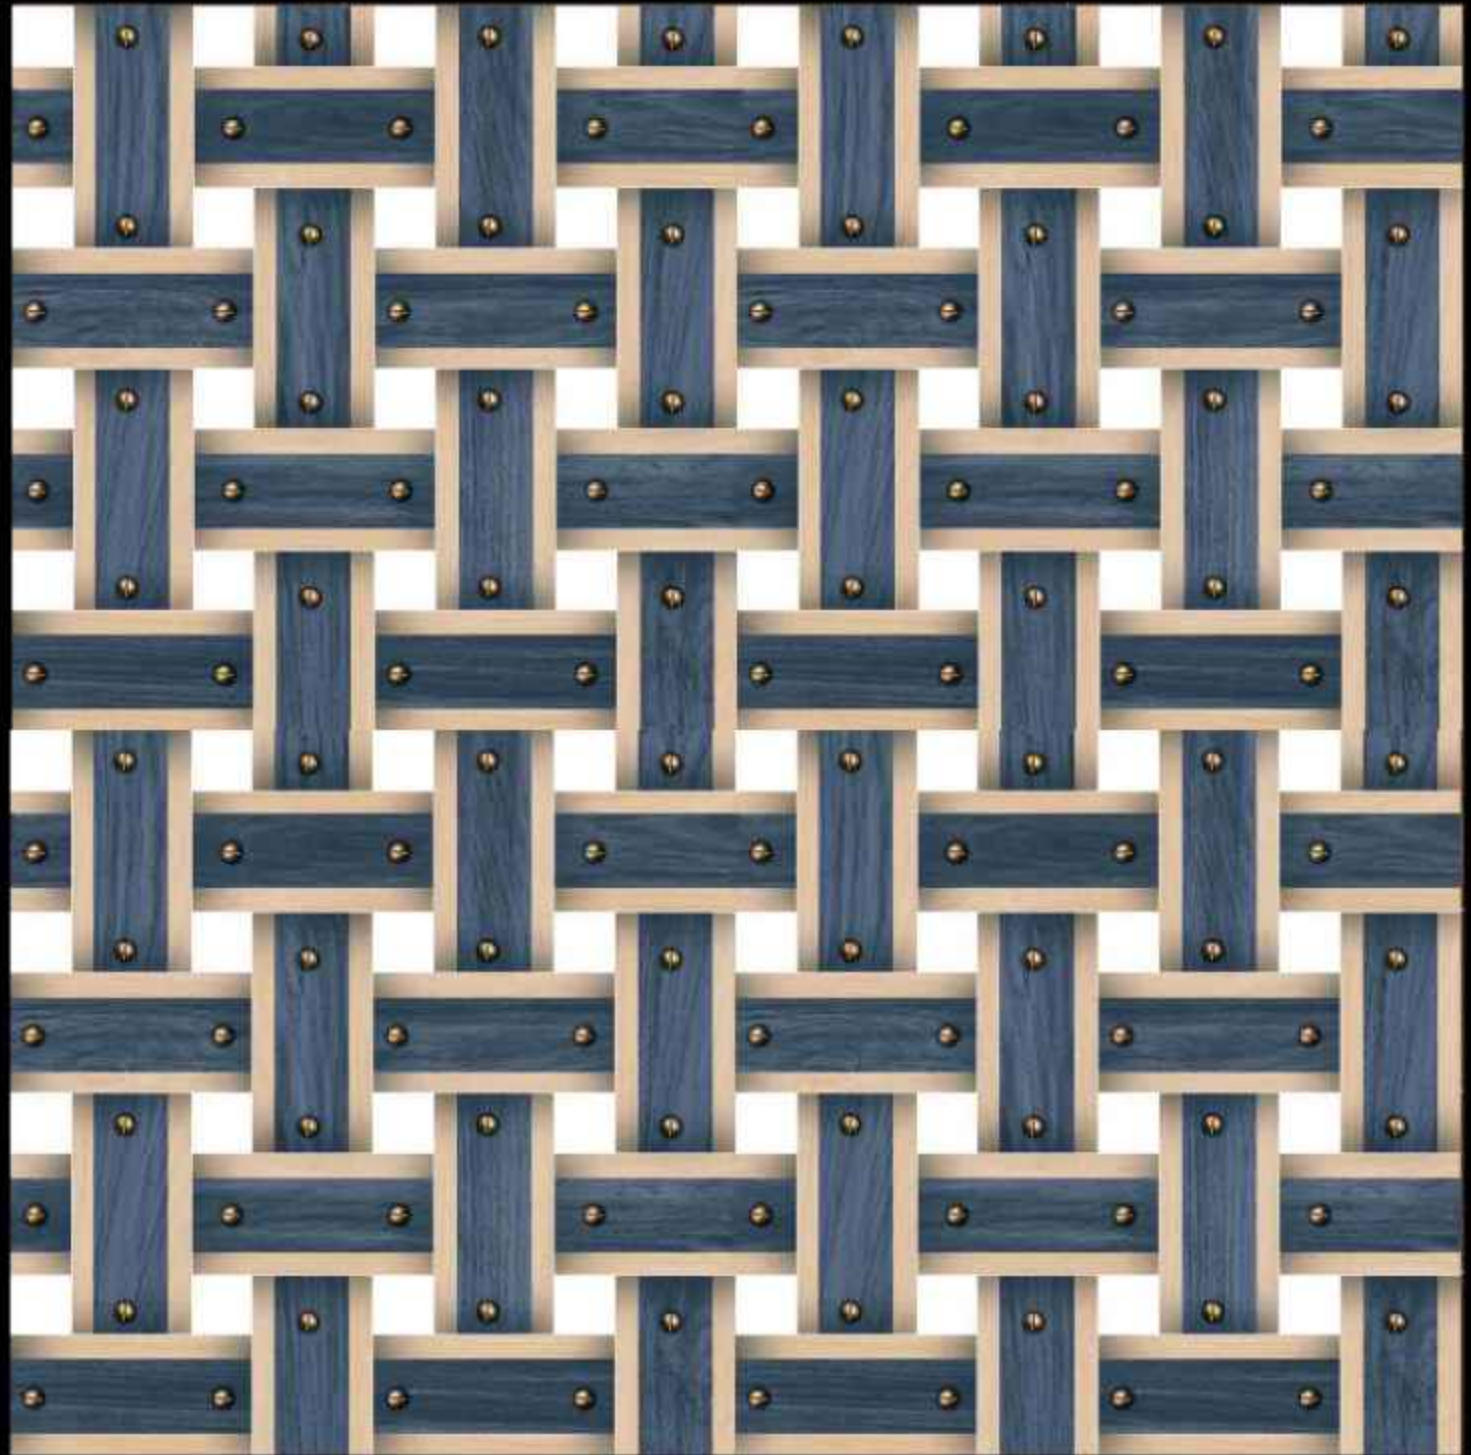

SATIN MATT

CERAMIC TILES

600 X 600 MM

WS-2211