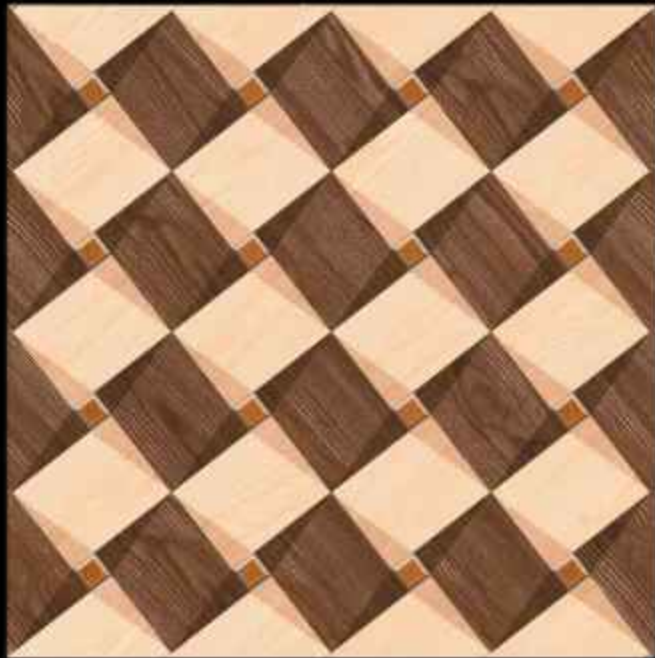

SATIN MATT

CERAMIC TILES

600 X 600 MM

WS-2139