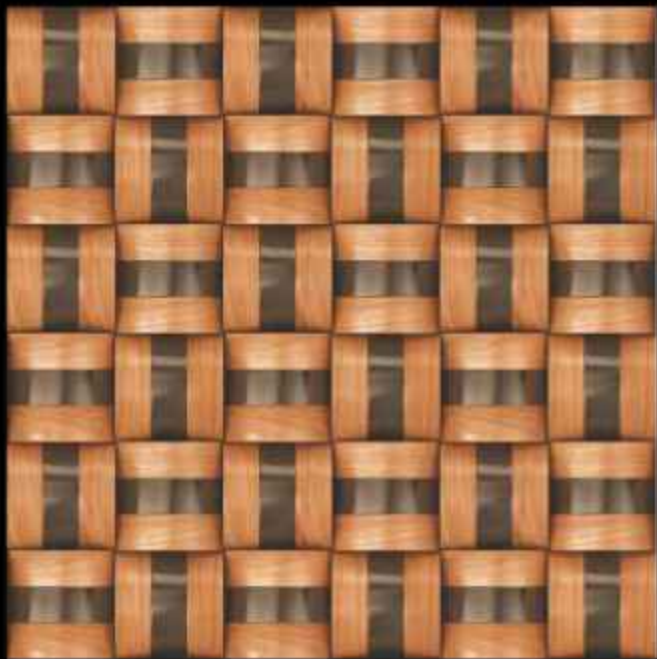

**WS-2286**

SATIN MATT

CERAMIC TILES

600 X 600 MM

**WS-2296**

SATIN MATT

CERAMIC TILES

600 X 600 MM