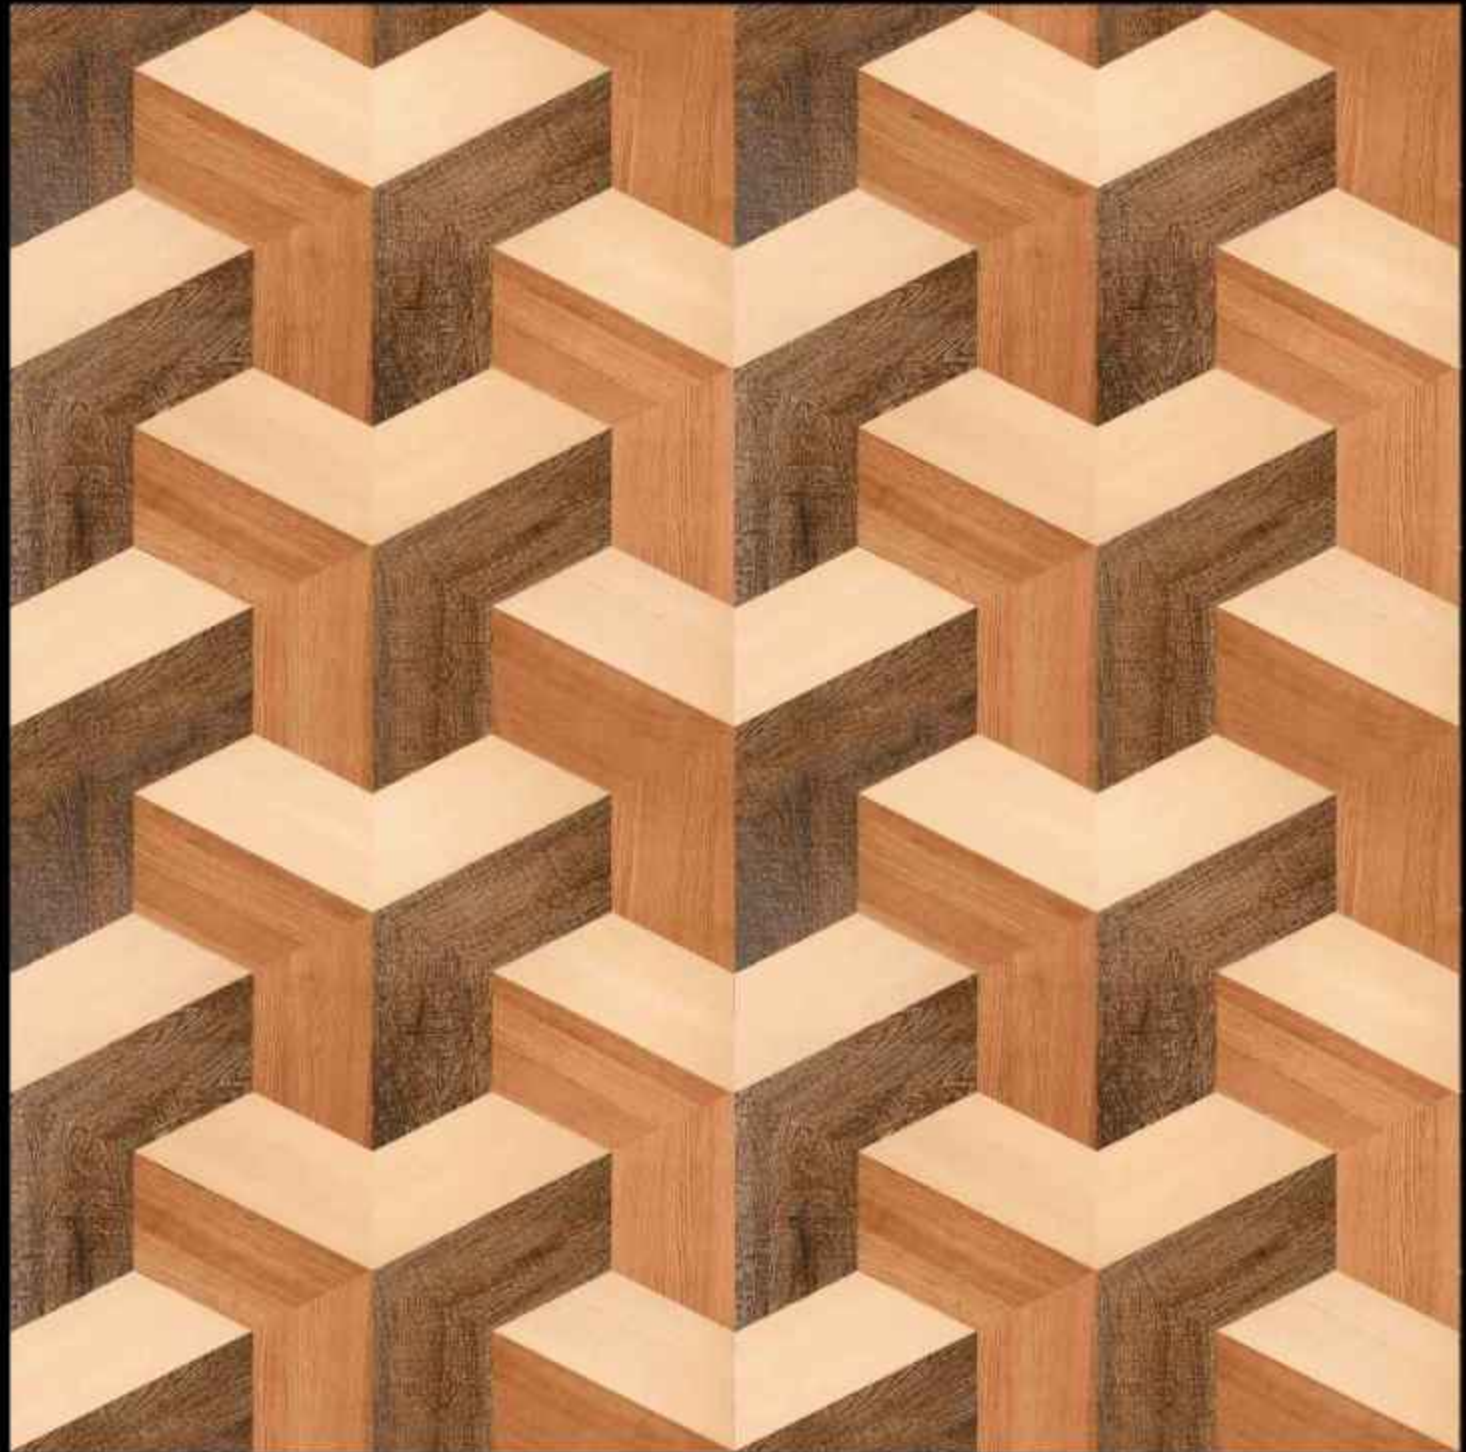

600 X 600 MM

**MS-1142**

SATIN MATT

CERAMIC TILES

600 X 600 MM

**WS-2099**

SATIN MATT

CERAMIC TILES