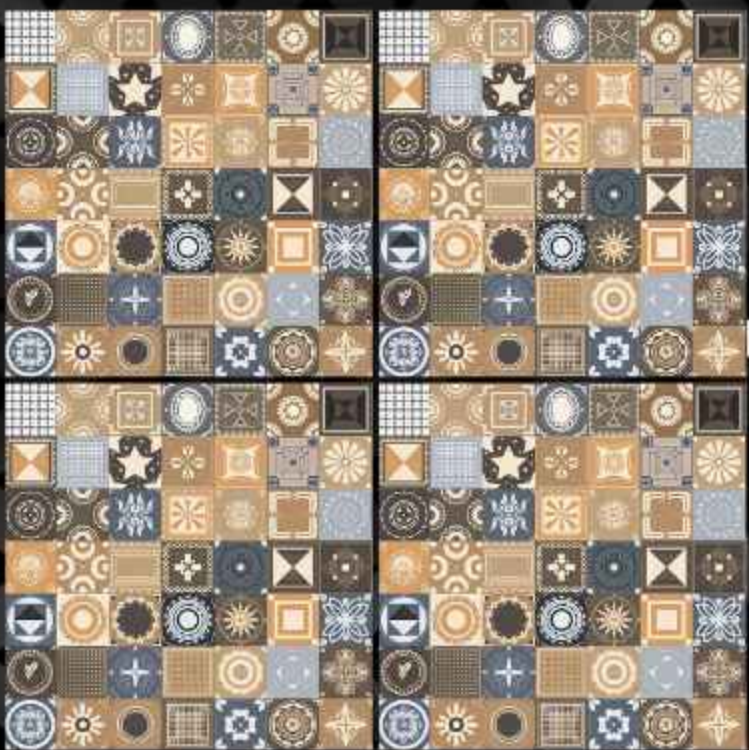

SATIN MATT CERAMIC TILES

60X60 cm

SATIN MATT
PORCELAIN TILES
600X600

WS-2202