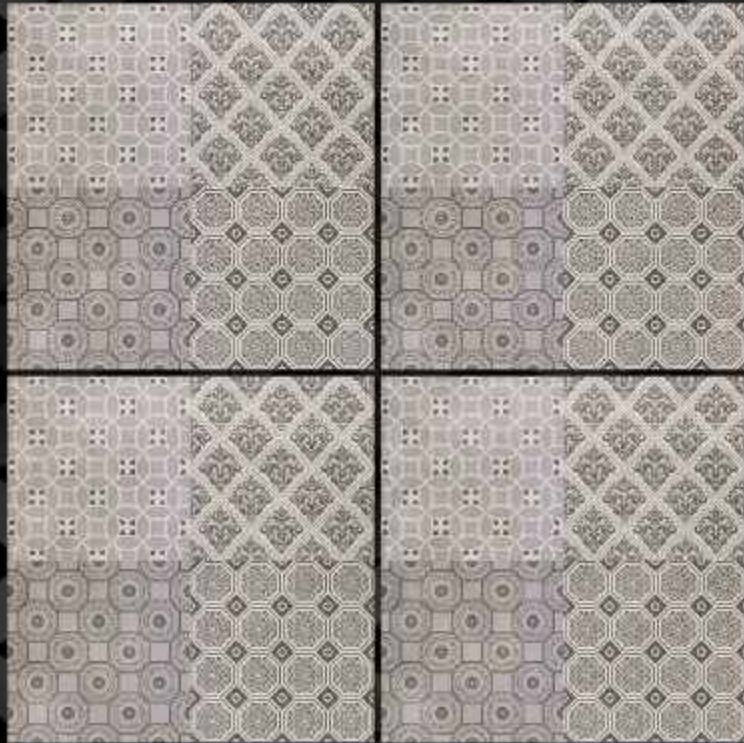

600X600

WS-2222

SATIN MATT CERAMIC TILES

60X60 cm

SATIN MATT

PORCELAIN TILES

600X600

WS-2224