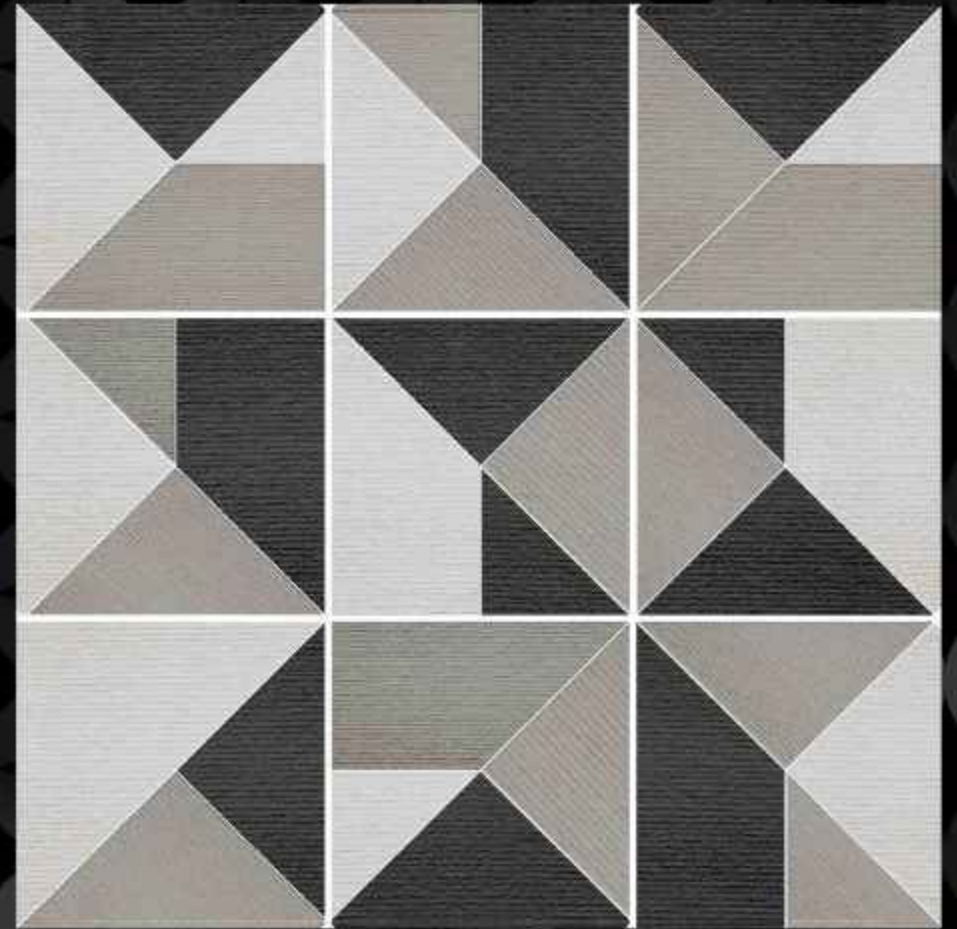

MS-8007-HL-2

SATIN MATT CERAMIC TILES

60X60 cm

SATIN MATT
PORCELAIN TILES
600X600

MS-8008-LT

MS-8008-HL

MS-8008-DK

SATIN MATT CERAMIC TILES