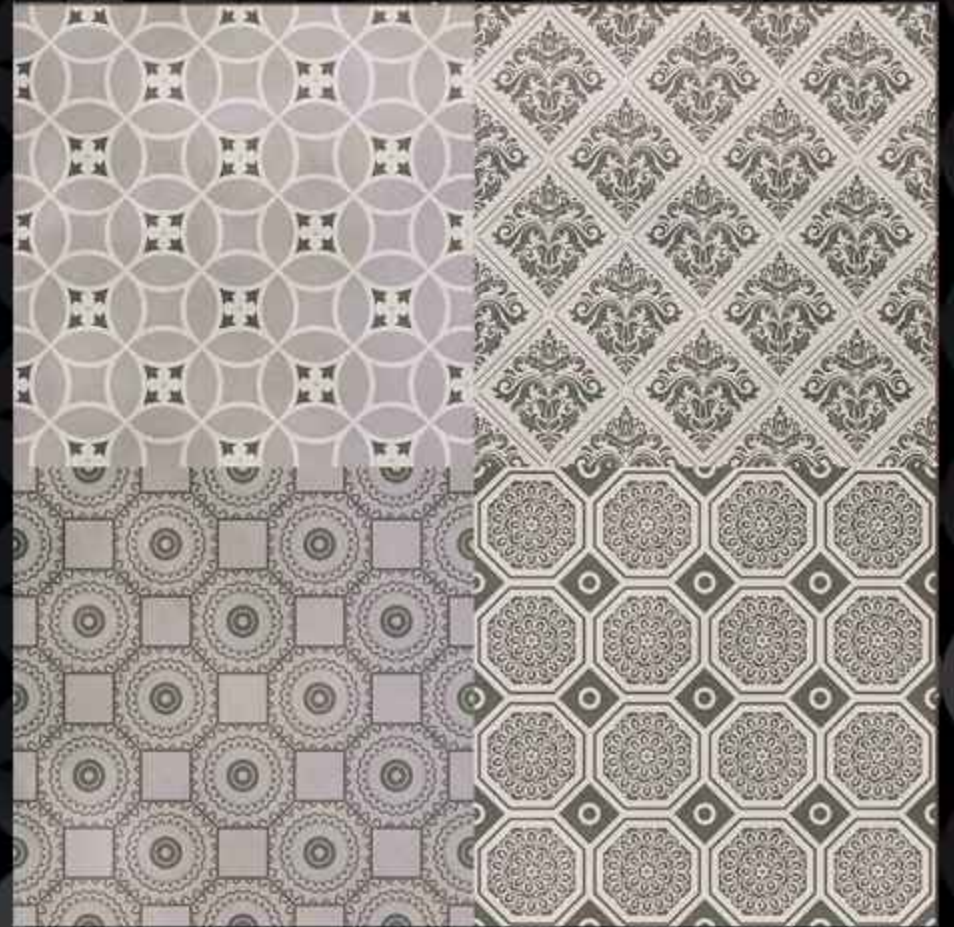

600X600

WS-2222

SATIN MATT CERAMIC TILES

60X60 cm

SATIN MATT

PORCELAIN TILES

600X600

WS-2224