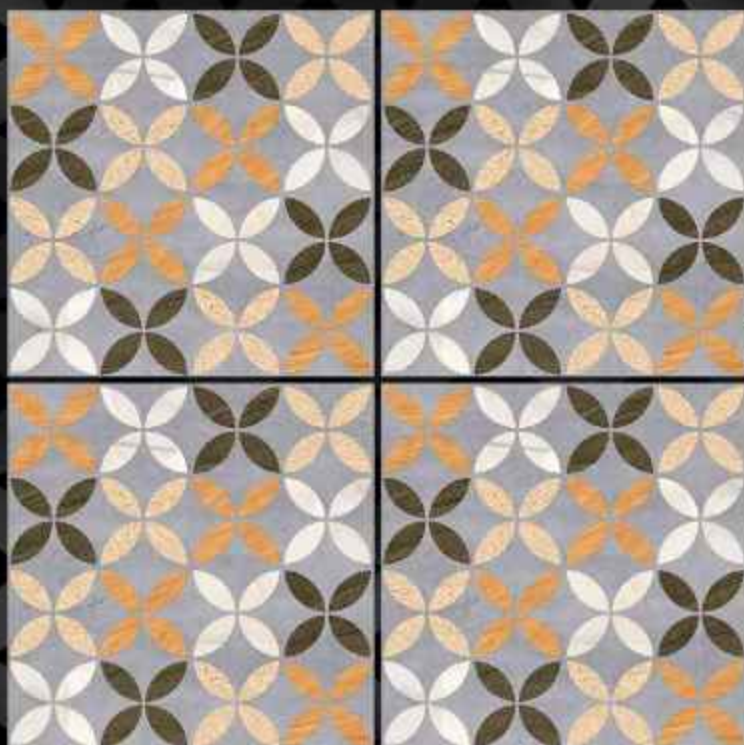

SATIN MATT CERAMIC TILES

60X60 cm

SATIN MATT

PORCELAIN TILES

600X600

WS-2222