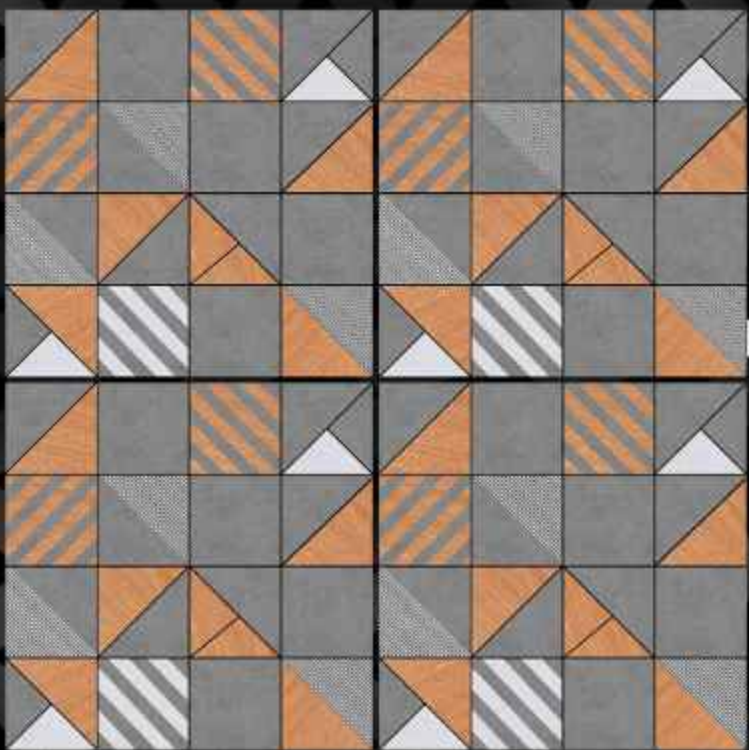

SATIN MATT CERAMIC TILES

60X60 cm

SATIN MATT
PORCELAIN TILES
600X600

WS-2345