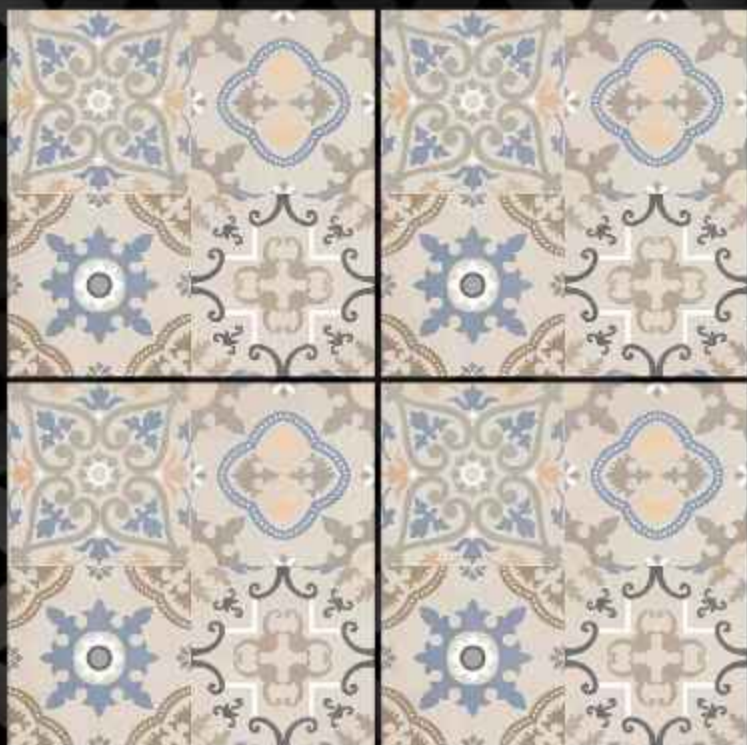

SATIN MATT CERAMIC TILES

60X60 cm

SATIN MATT

PORCELAIN TILES

600X600