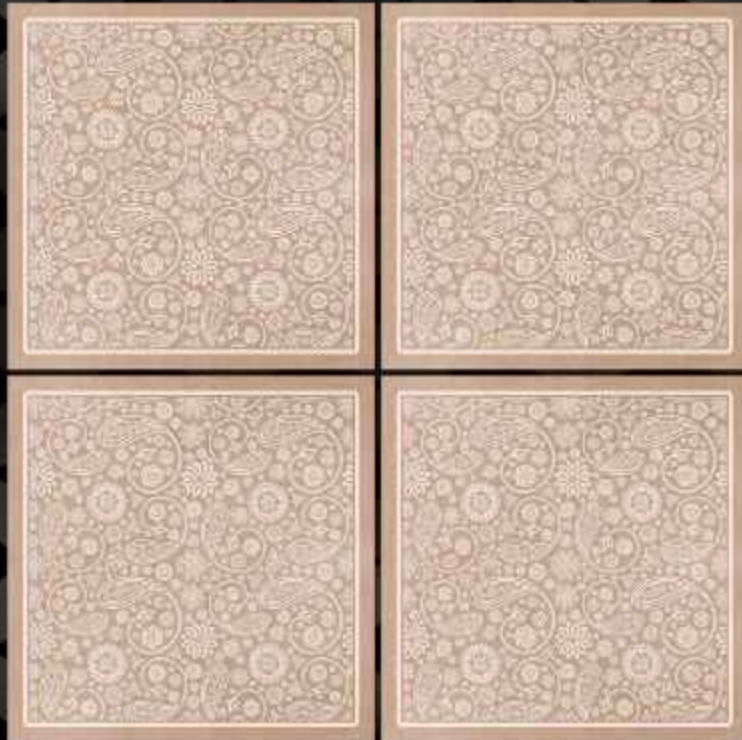

SATIN MATT CERAMIC TILES

60X60 cm

SATIN MATT

PORCELAIN TILES

600X600