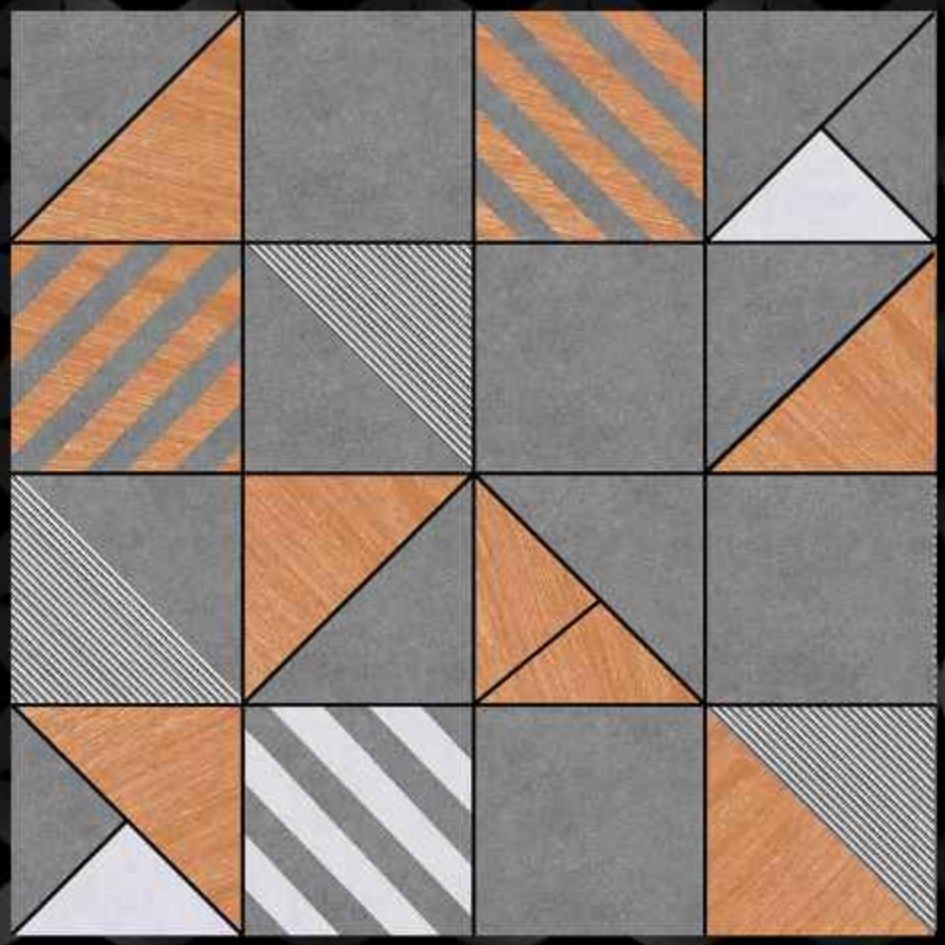

SATIN MATT CERAMIC TILES

60X60 cm

SATIN MATT
PORCELAIN TILES
600X600

WS-2345