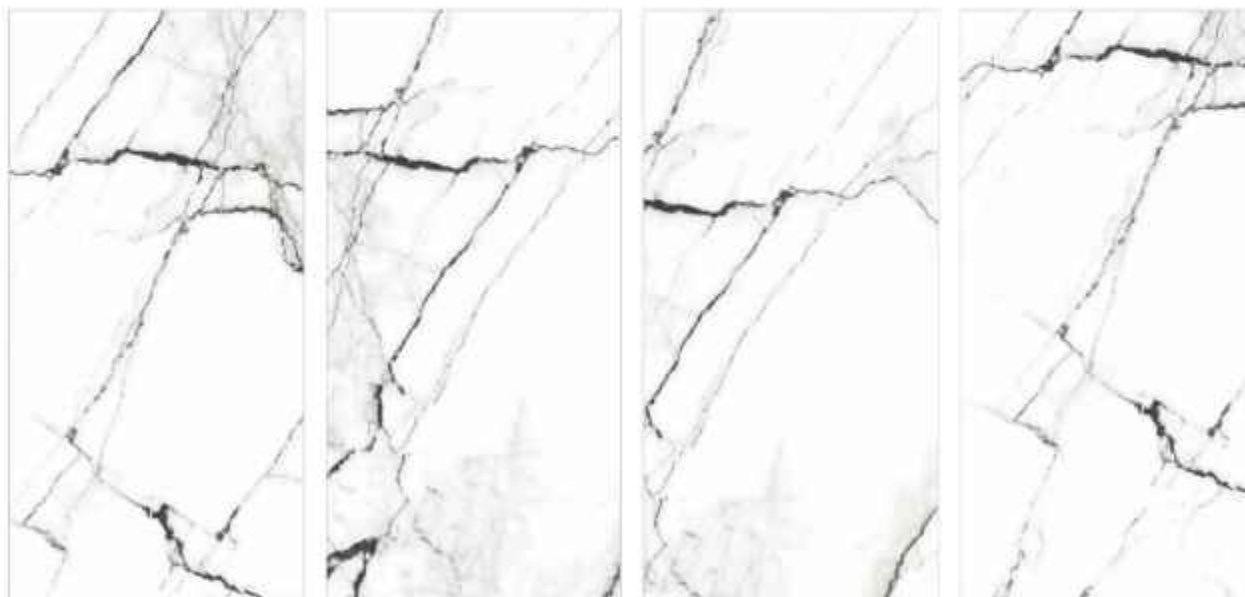

DAKOTA CARRARA

SLABMAXTM
OVERSEAS LLP
ELEVATE YOUR SURFACE TO
LUXURY

Random - 5 Faces

GLAZED
VITRIFIED
TILE

60x
120
cm

GLOSSY
FINISH

www.slabmaxoverseas.com

TM
SLABMAX
OVERSEAS LLP
ELEVATE YOUR SURFACE TO
LUXURY