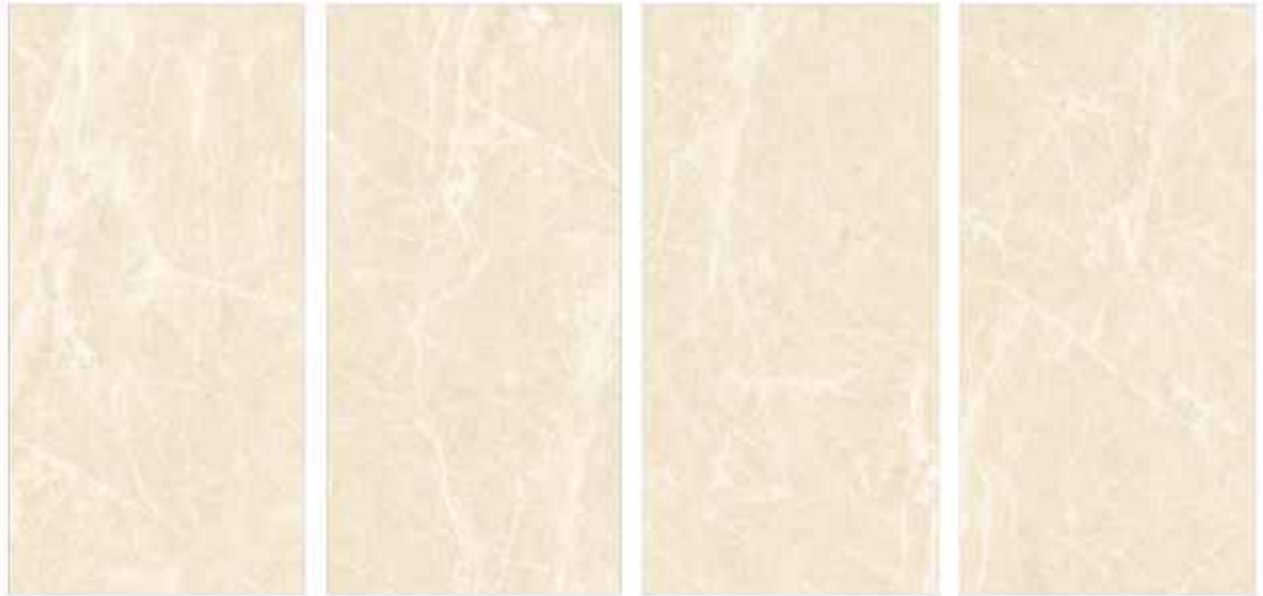

Random - 6 Faces

GLAZED
VITRIFIED
TILE

60x
120
cm

GLOSSY
FINISH

TM
SLABMAX
OVERSEAS LLP
ELEVATE YOUR SURFACE TO
LUXURY

ZAMORA LIGHT

SLABMAXTM
OVERSEAS LLP
ELEVATE YOUR SURFACE TO
LUXURY

Random - 4 Faces