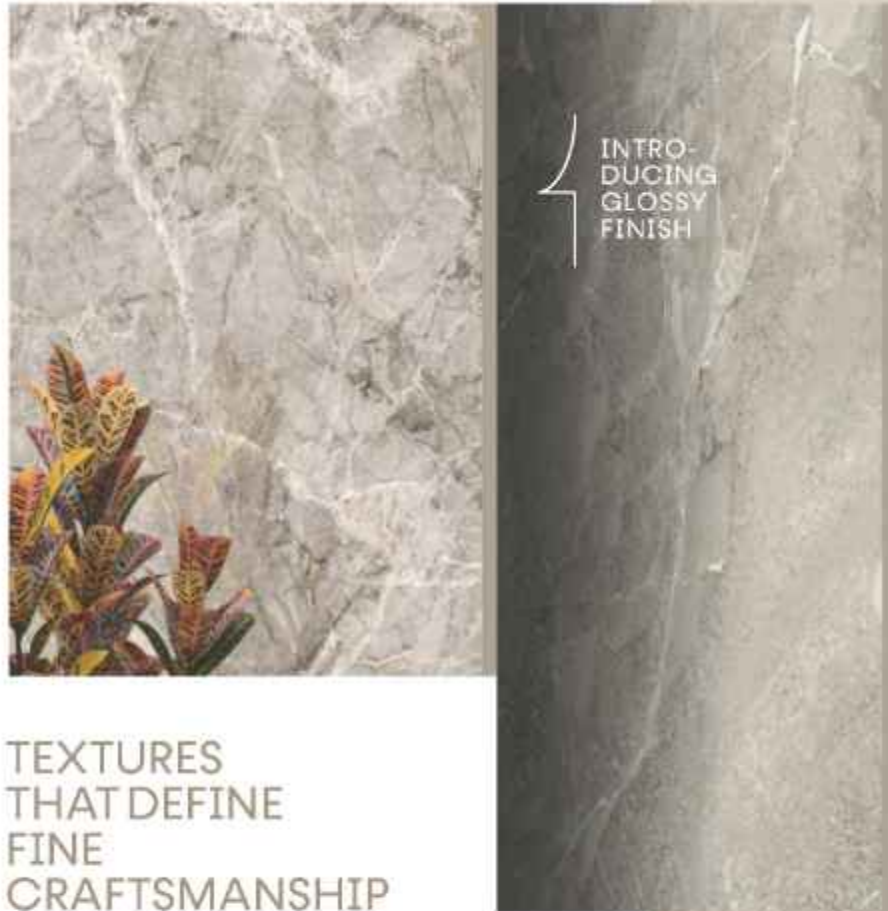

INTRO-DUCING
GLOSSY
FINISH

TEXTURES THAT DEFINE FINE CRAFTSMANSHIP

Feel the verve of artistic fervor embossed in an enigmatic glossy finish alluring your spaces elegantly. Along with the finish, the functional features are also notable.

The tiles are resistant to heat, stain, UV light, scratch, and thermal shock. They are also easy to clean and maintain while adding high tensile strength. All the features are clubbed to give your space a statement.

www.slabmaxoverseas.com

CLASS-APART FEATURES FOR DISTINCTIVE SPACES

Features & Advantages