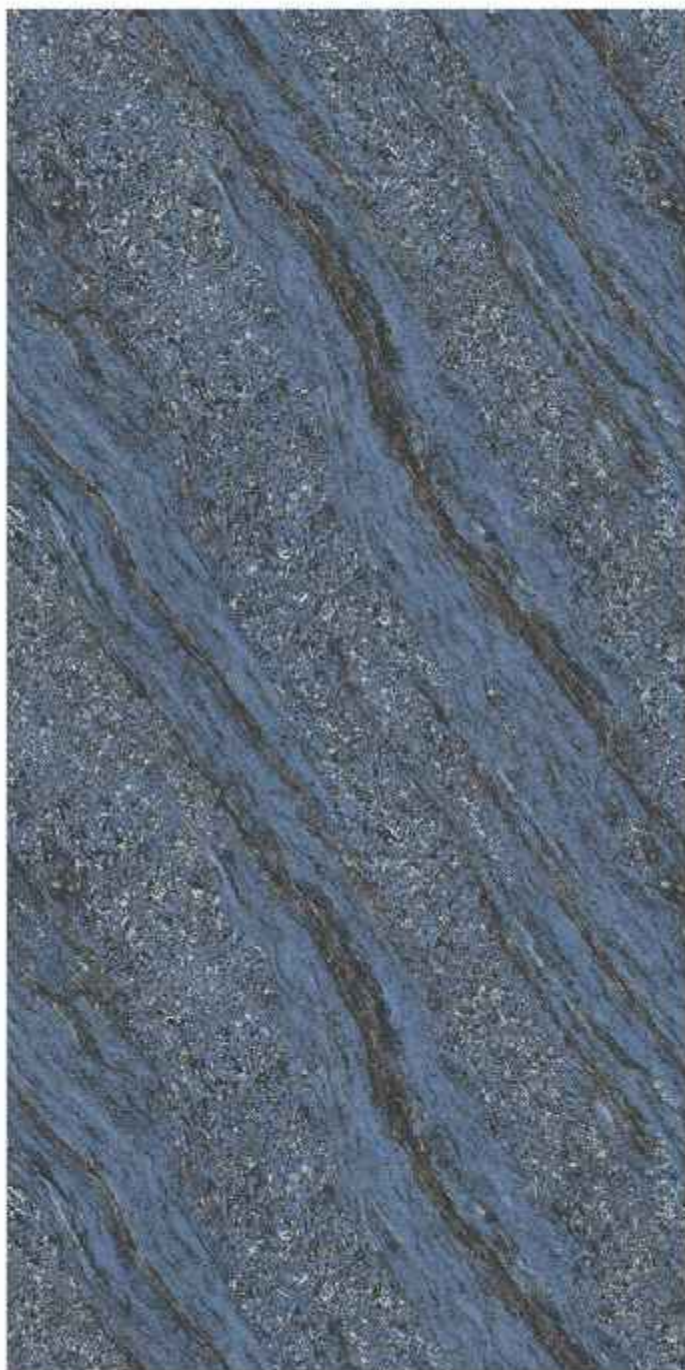

## AMAZONIA LIGHT

TM  
**SLABMAX**  
OVERSEAS LLP  
ELEVATE YOUR SURFACE TO  
LUXURY

DOUBLE CHARGE  
VITRIFIED TILE

60x  
120  
cm

GLOSSY  
FINISH

[www.slabmaxoverseas.com](http://www.slabmaxoverseas.com)