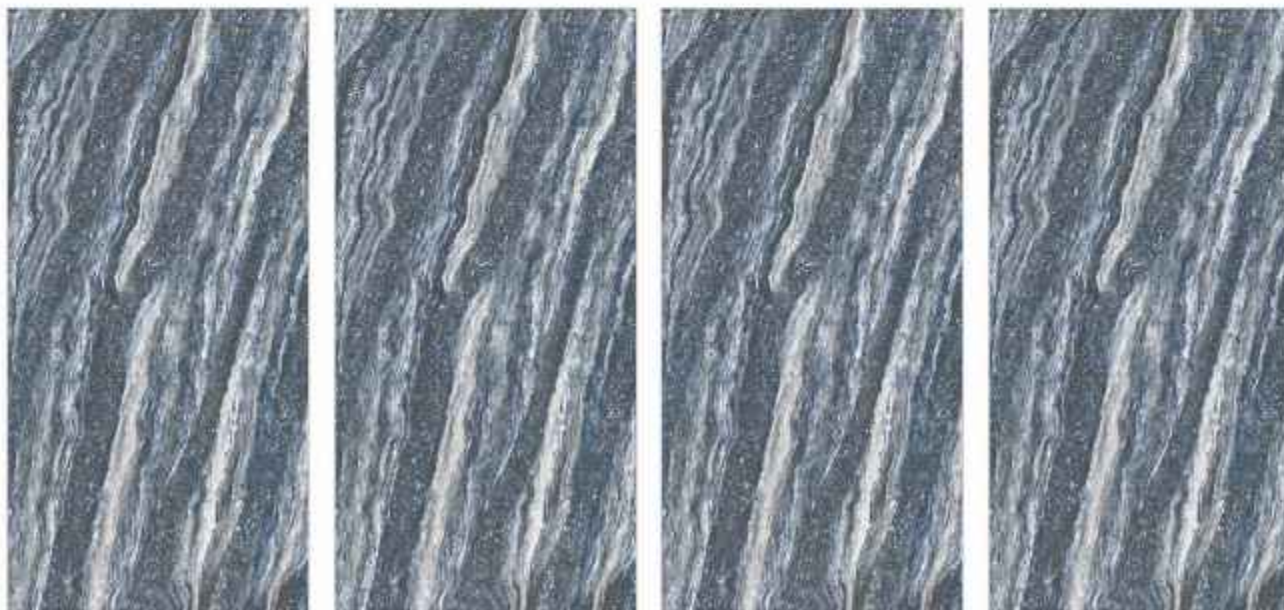

DOUBLE CHARGE
VITRIFIED TILE

60x
120
cm

GLOSSY
FINISH

www.slabmaxoverseas.com