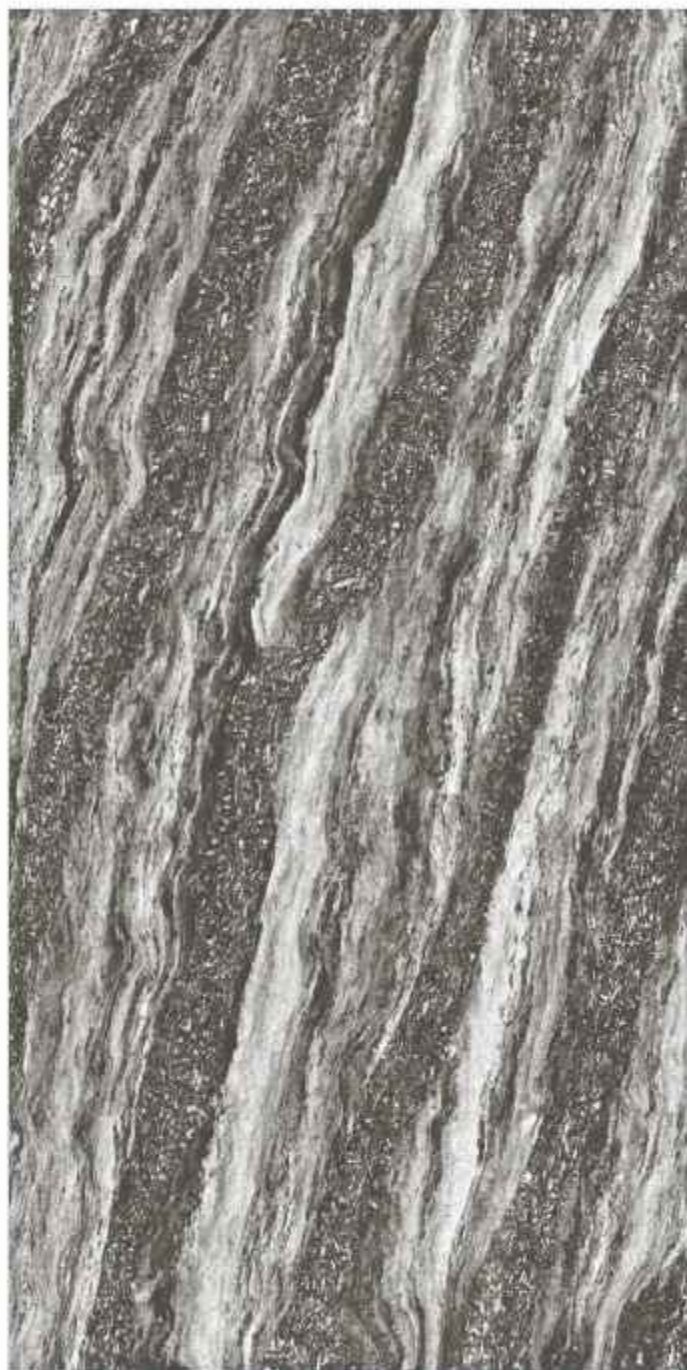

AMAZONIA DARK

SLABMAX^{TM}
OVERSEAS LLP
ELEVATE YOUR SURFACE TO
LUXURY