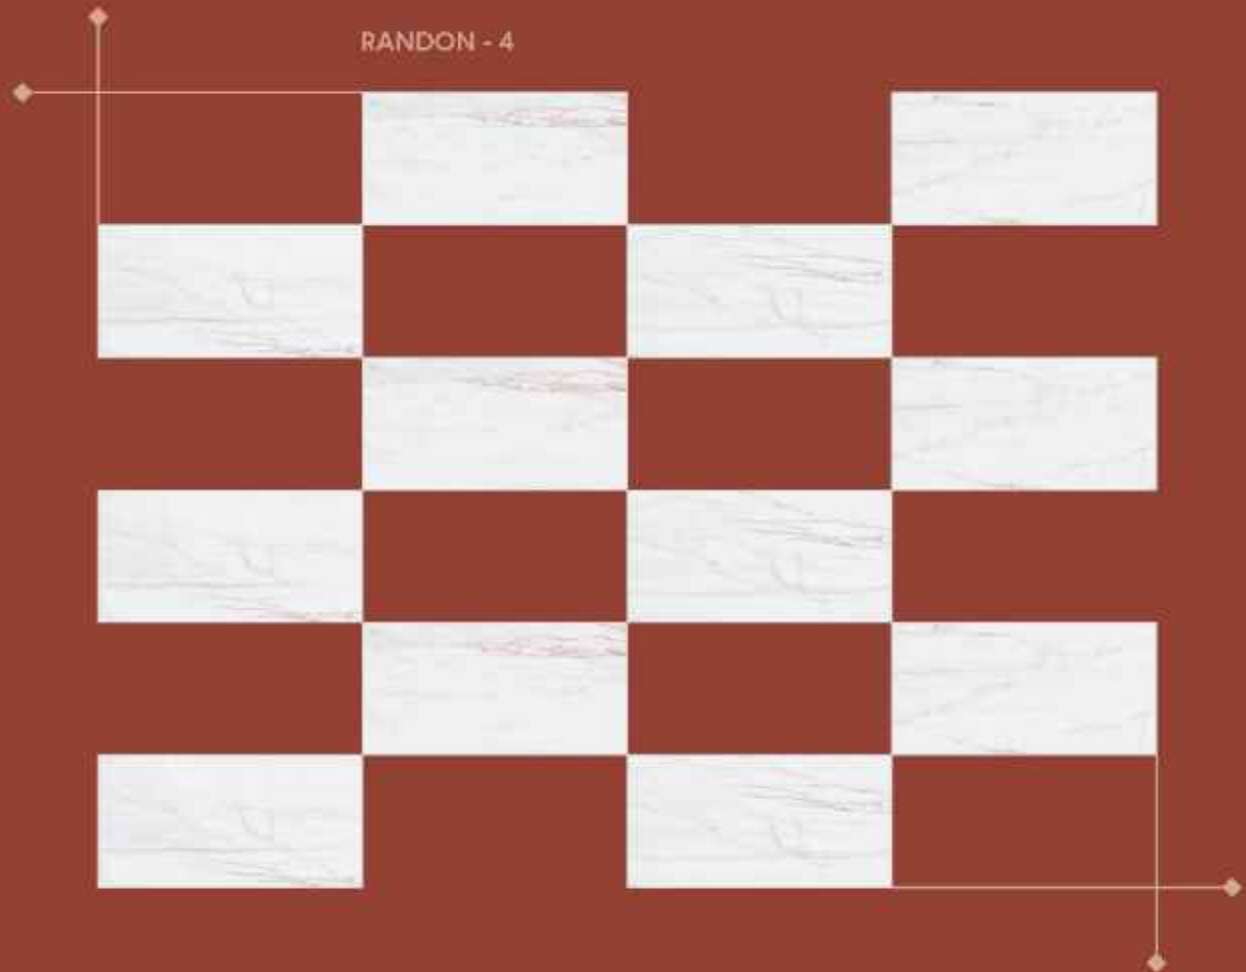

SIZE
60X120CM

FINISH
GLOSSY

VOLACAS ROZZO

SIZE
60X120CM

FINISH
GLOSSY

RANDON - 6

WATER VALLEY RED

SIZE
60X120CM