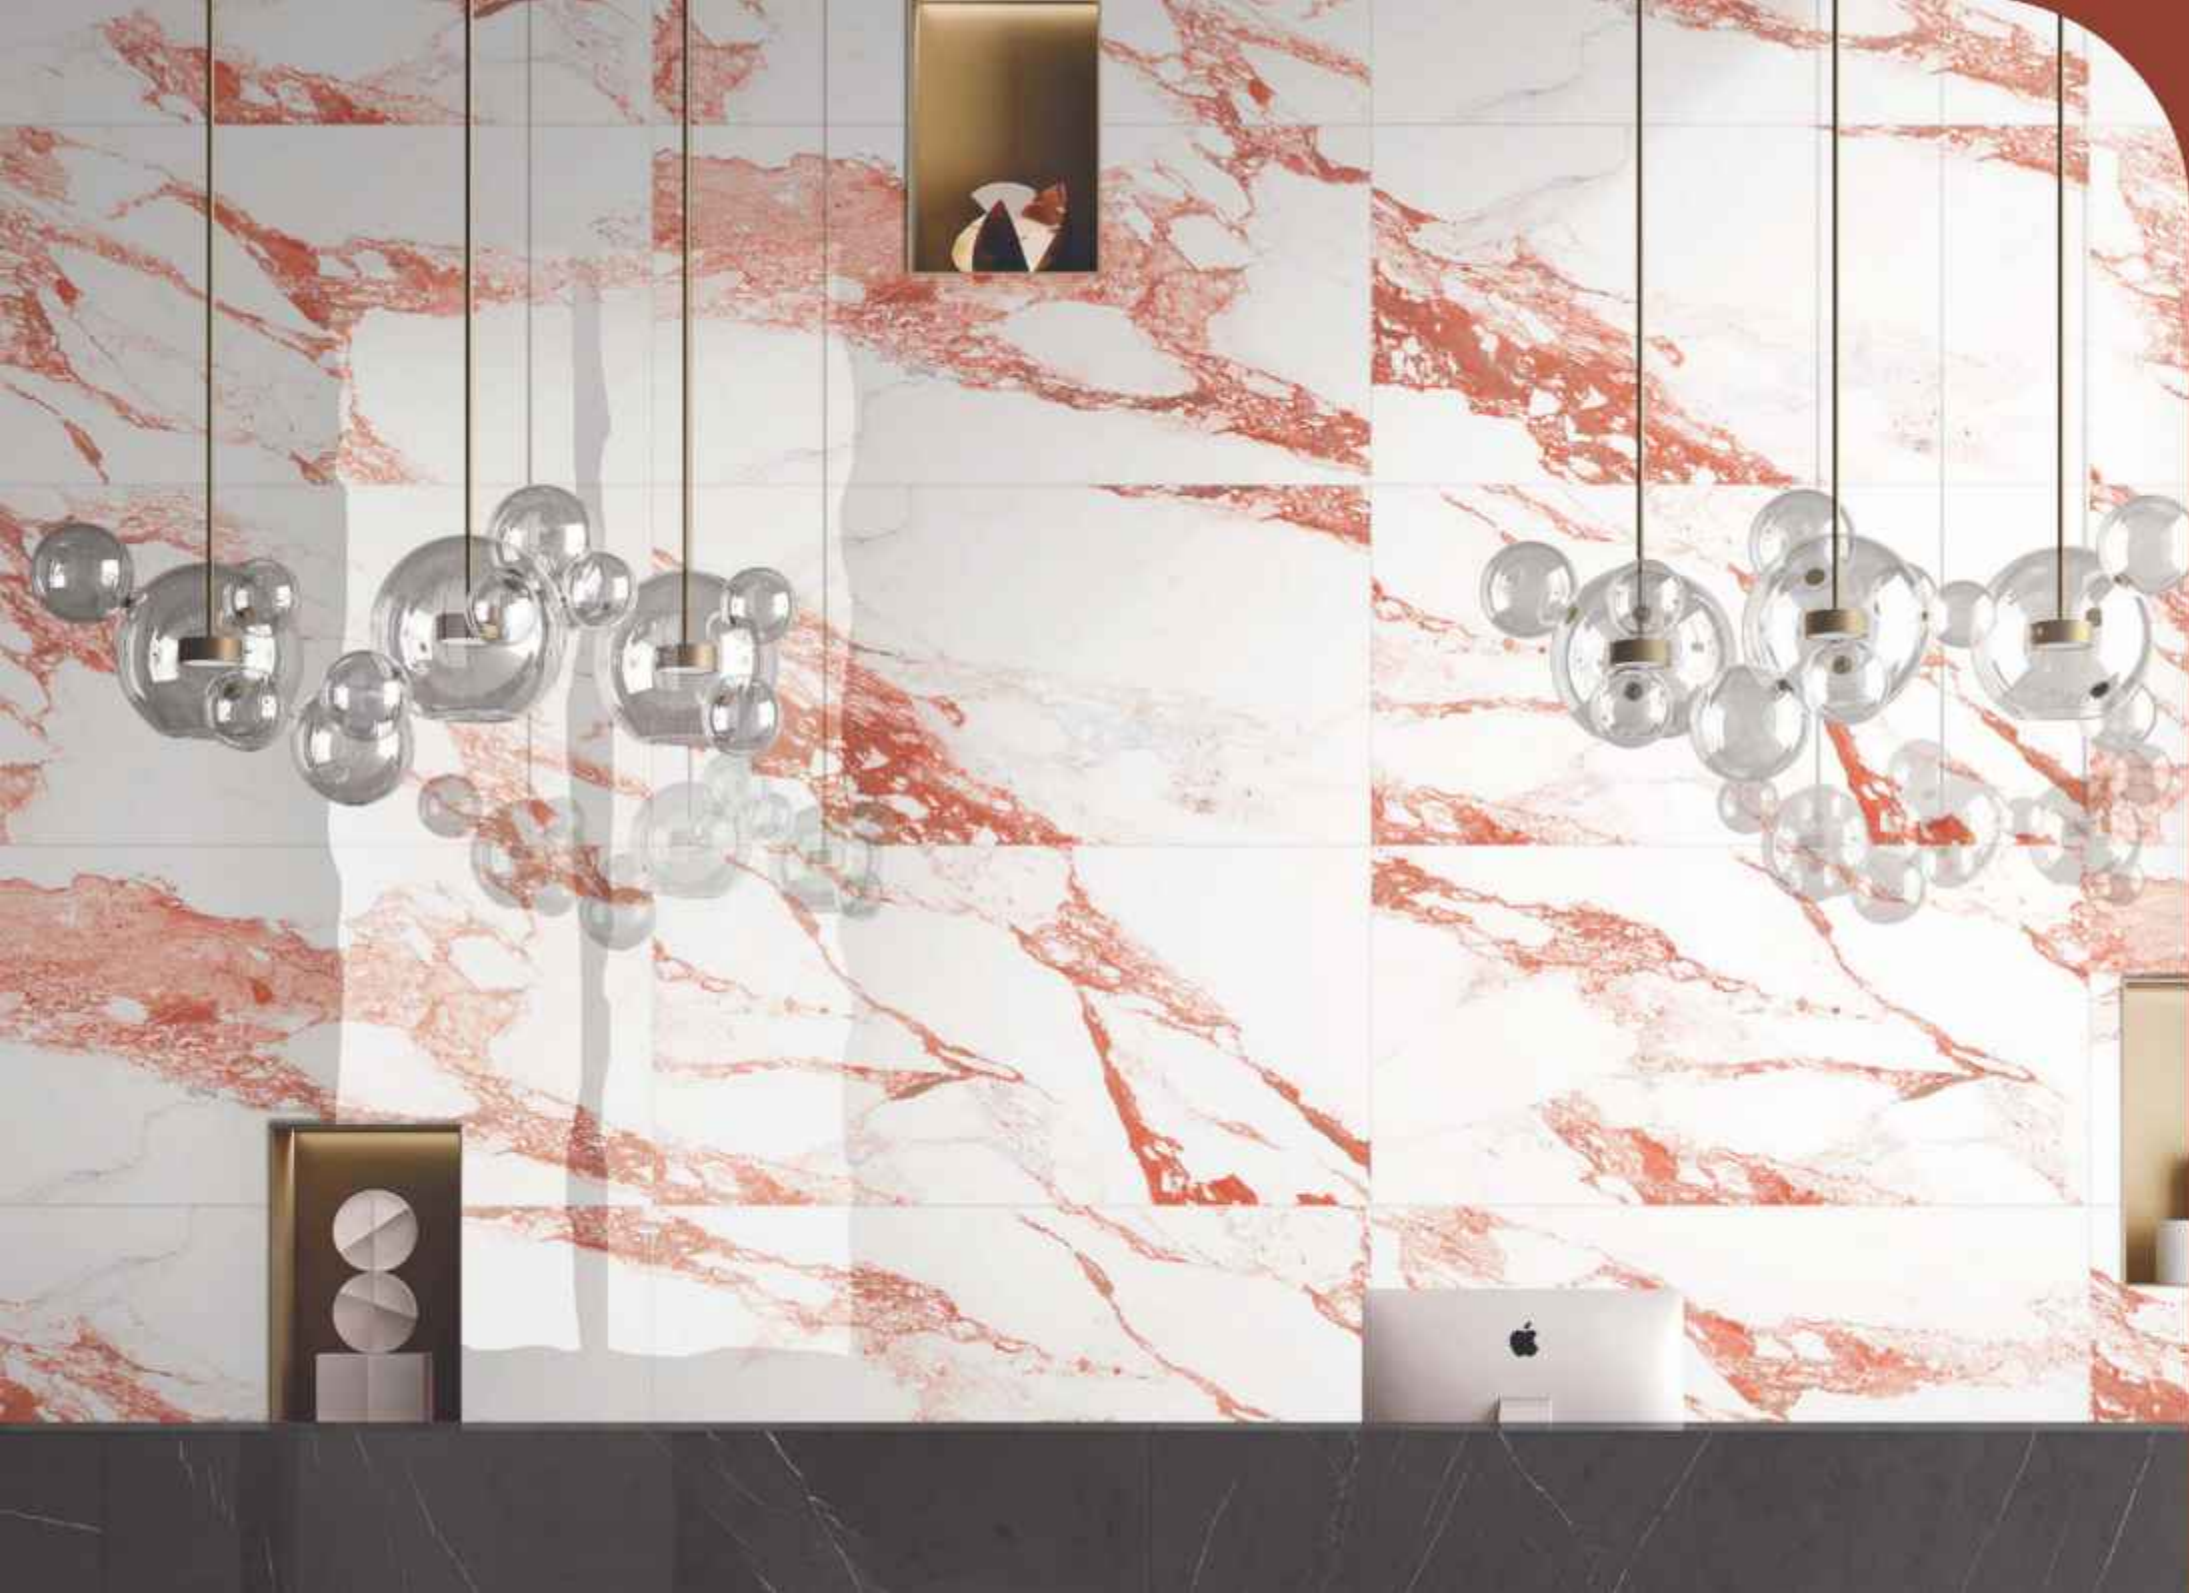

SIZE
60X120CM

FINISH
GLOSSY

VOLACAS ROZZO

SIZE
60X120CM

FINISH
GLOSSY

RANDON - 6

WATER VALLEY RED

SIZE
60X120CM