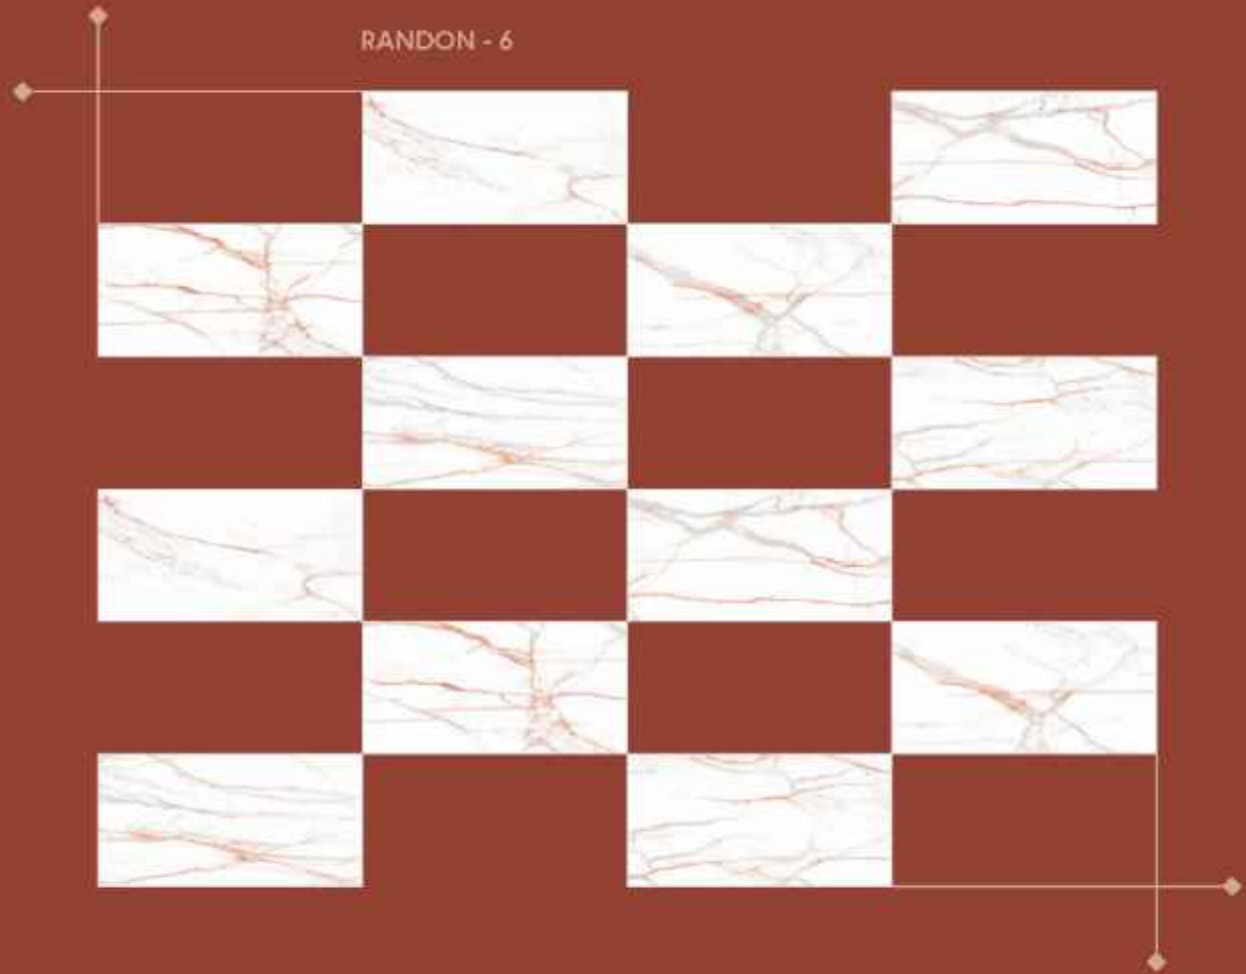

WATER
VALLEY RED
TILES

BARBARA ROSSO

SIZE
60X120CM

FINISH
GLOSSY

CANYON RED

SIZE
60X120CM

FINISH
GLOSSY

RANDON - 6