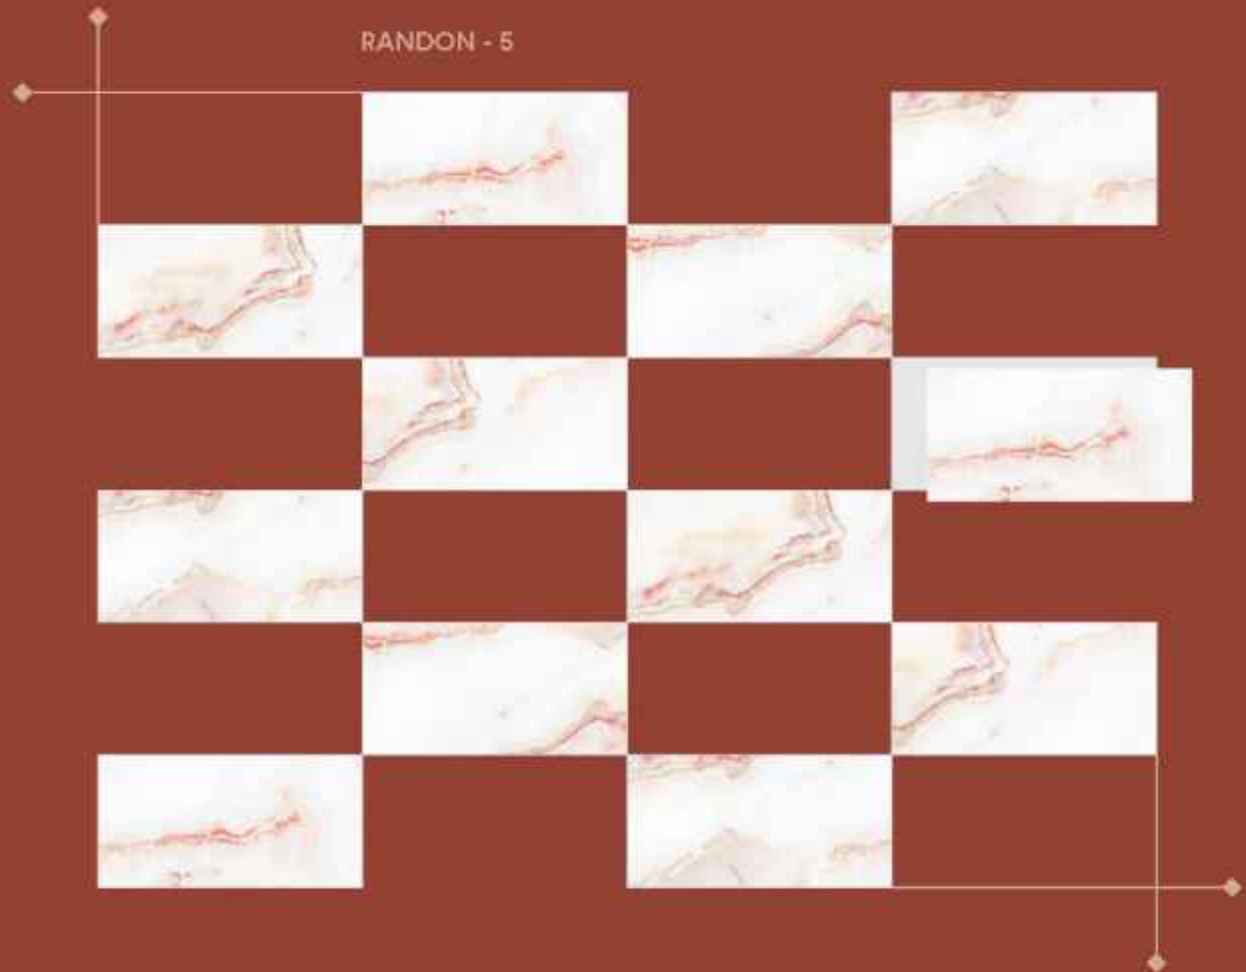

FINISH
GLOSSY

MALAWI RED

SIZE
60X120CM

FINISH
GLOSSY

 **IMPERIAL**
GRAND HOTEL

MERIDA RED

SIZE
60X120CM

FINISH
GLOSSY