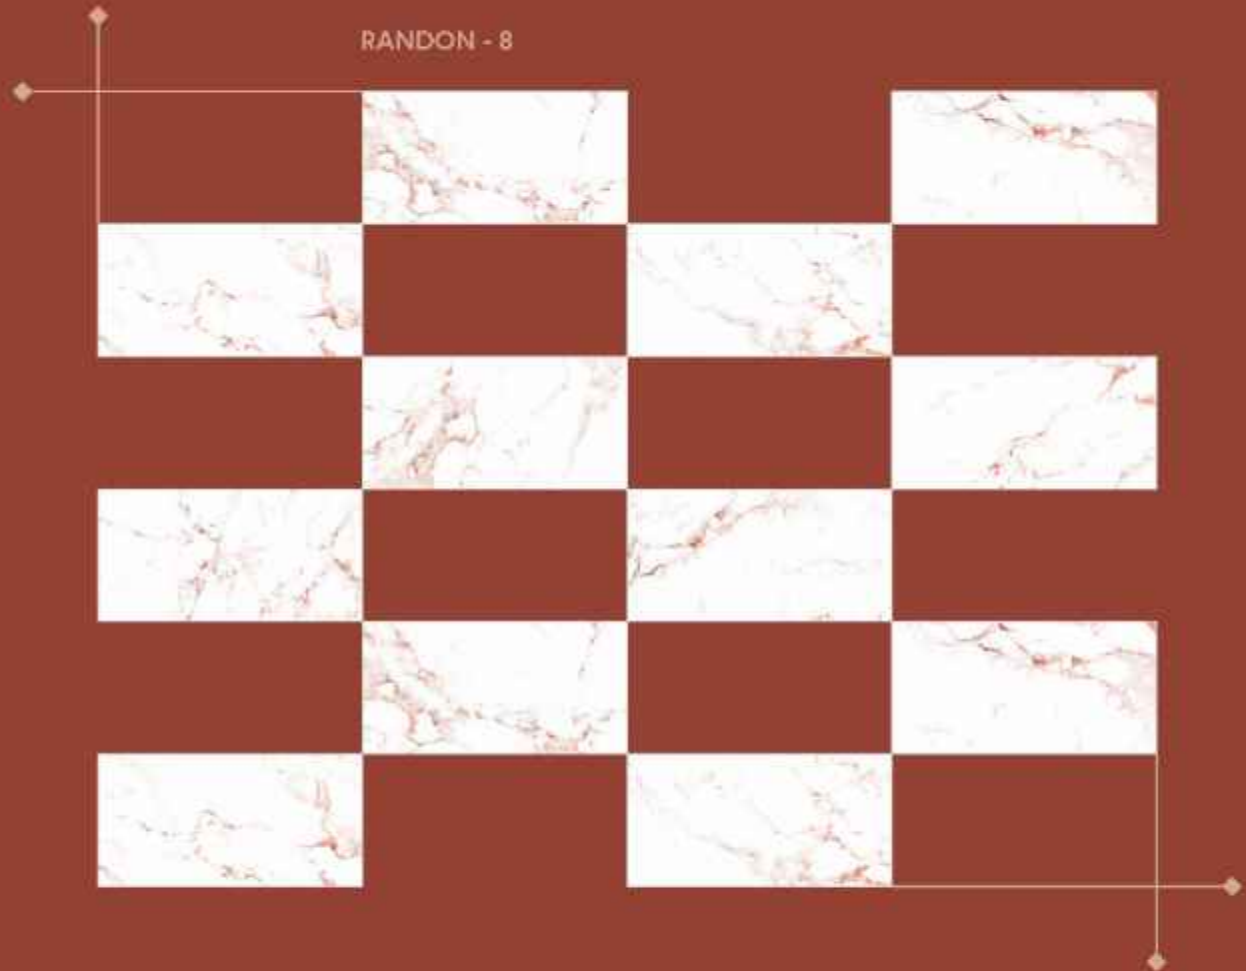

RED SEA

RANDOM - 8

SIZE
60X120CM

FINISH
GLOSSY