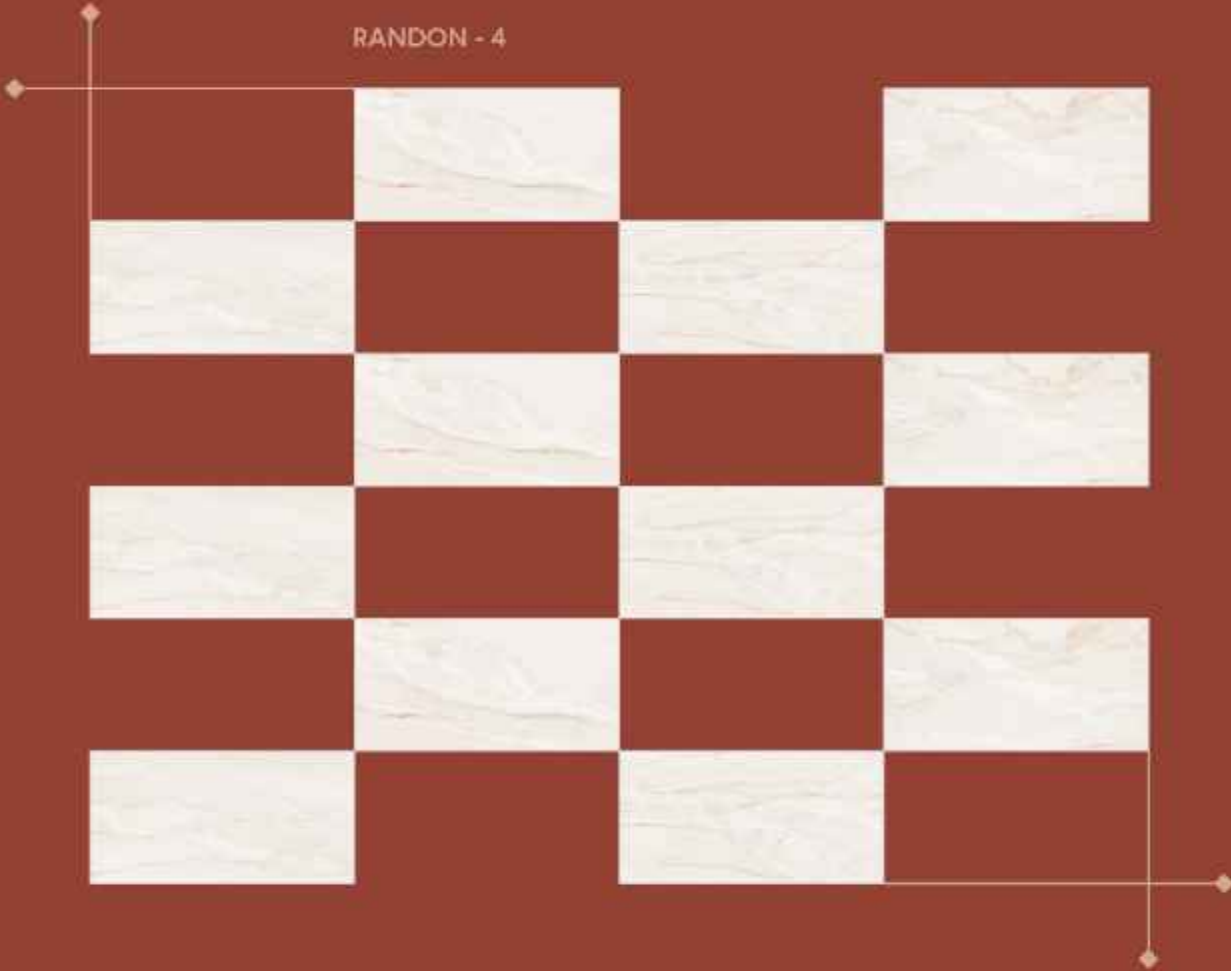

CRIMSON RED

SIZE
60X120CM

FINISH
GLOSSY