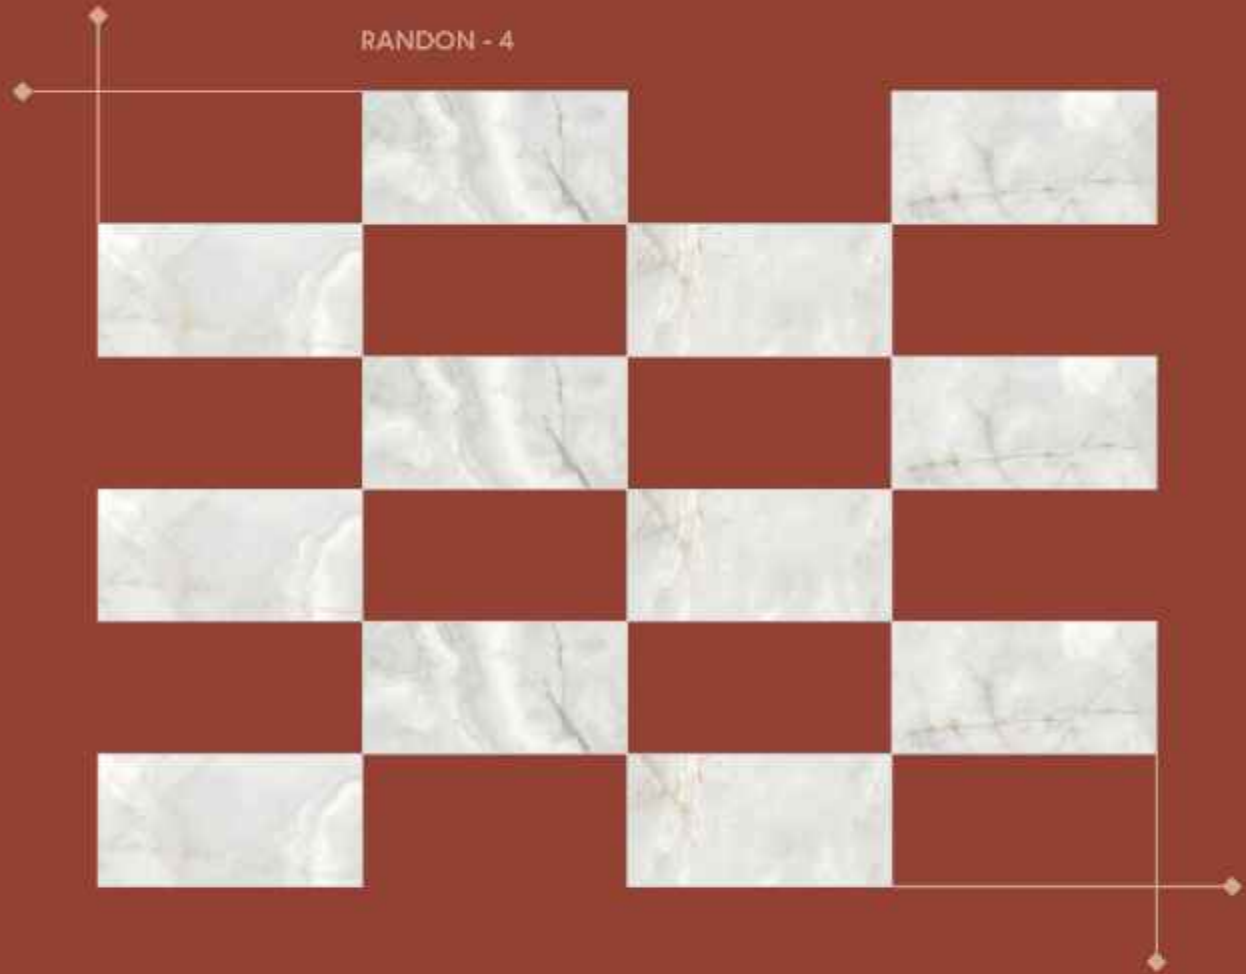

FINISH
GLOSSY

MALAWI RED

SIZE
60X120CM

FINISH
GLOSSY

 **IMPERIAL**
GRAND HOTEL

MERIDA RED

SIZE
60X120CM

FINISH
GLOSSY