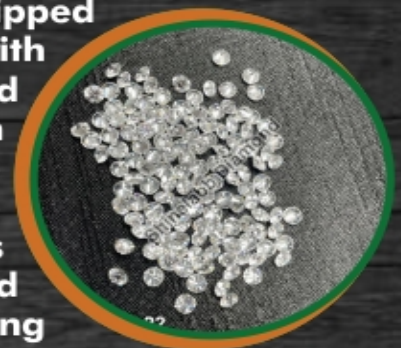

Our Manufacturing Unit

We have designed state of art diamond growing lab and are equipped with advanced 4th generation laser processing systems with integrated in-house built software for laser beam stability and robotic CNC control features to perform systematic production cycle with error free operations. At each stage we have made sure apt and skilled staff is there to pull out finest and pure range of diamond from rough diamond. Our team also consists of physicists and experts to provide you the most exquisite and pure range of diamonds and designers to understand the growing demand and need, market has.

Our Mission

For extracting natural diamonds that grow in the mantle of the earth, deep excavation and mining is performed. Mining diamonds causes air, water and land pollution, thus destroying the natural habitat for animals. For our own selfish purpose of obtaining diamonds from the earth, loss of biodiversity is not justified when the same diamond can be grown in the laboratory. So our mission is to bring awareness about how lab grown diamonds are beneficial to nature and mother earth and to go sustainable with our choices. All our diamonds are mining and conflict free