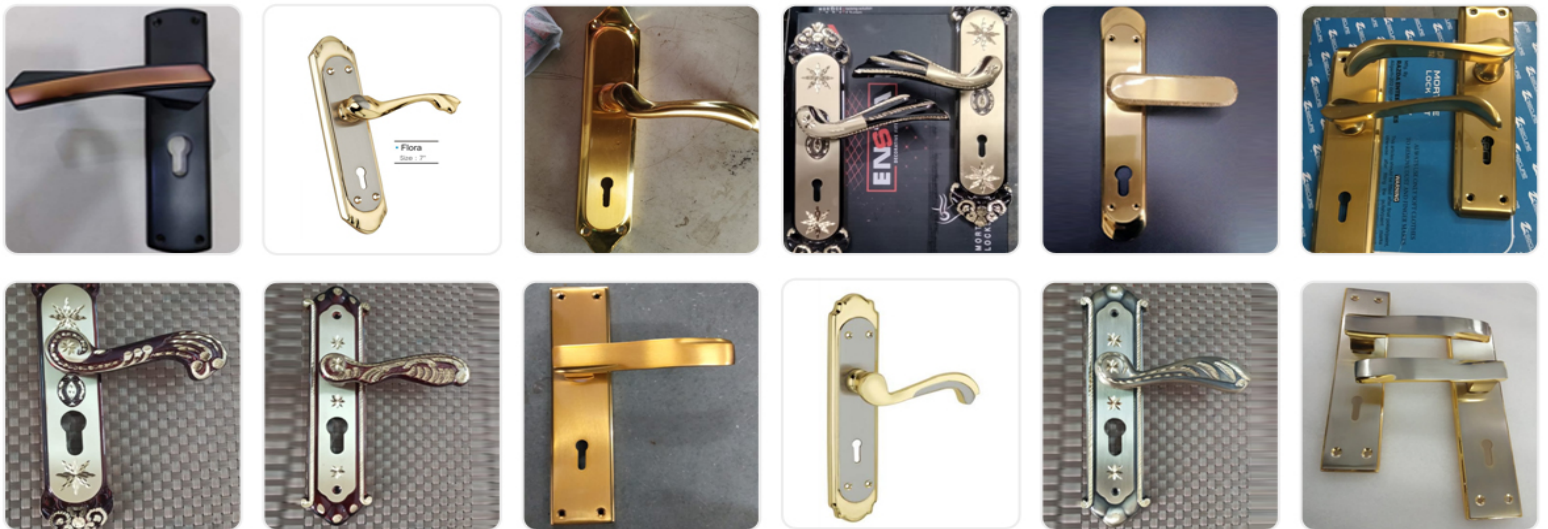

29 Soya Chaap Premix

Business Type : Manufacturer, Supplier, Trader
Country of Origin : India
Type : Soya Chaap
Packaging Size : 2kg, 5kg, 10Kg , 25kg

Door Lock

Brass Metal Door Handle Lock