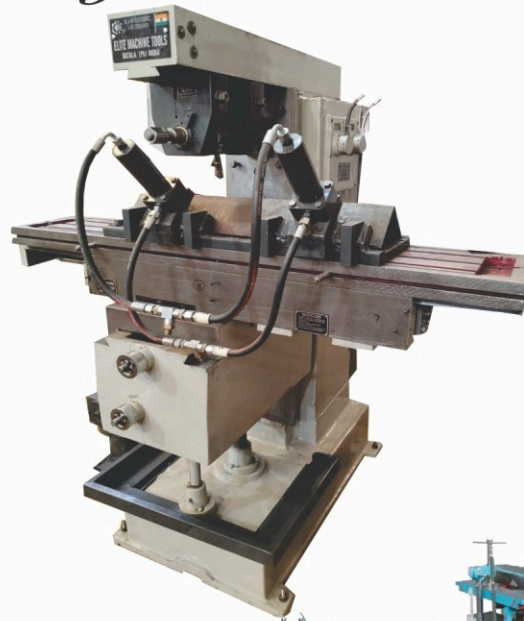

One Stop For All Machines