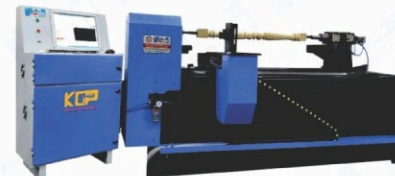

CNC ROUTER MACHINE

6-IN-ONE WOOD WORKING MACHINE

WOOD WORKING BANDSAW

CHAIN & CHISEL MORTISING MACHINE

CNC WOOD TURNING LATHE MACHINE

AUTOMOBILE WORKSHOP MACHINERY

<p>Crankshaft Grinding Machine</p> 	<p>Vertical Head Surface Grinder</p> 	<p>Fly Wheel / Clutch Plate Grinding Machine</p> 	<p>Vertical Seat Cutting Machine PVSC-1000</p> 	<p>Vertical Cylinder Honing Machine</p> 	
<p>Horizontal Line Boring Machine</p> 	<p>Cylinder Re-Boring Machine</p> 	<p>Connecting Rod Boring Machine</p> 	<p>Hydraulic Hose Crimping Machine</p>  <p>PHC 1 PHC 2 PHC 3</p>		
<p>ALL IN ONE MACHINE FOR BEARING OIL FILLING AND CLEANING</p> 	<p>RIVETING MACHINE</p>  <p>Double Head Riveting Orbital/Spin Riveting Machine Utensil Riveting Machine Clutch Plate Riveting Machine</p>			<p>VALVE REFAKER</p> 	<p>VERTICAL CYLINDER FINE BORING MACHINE</p> 