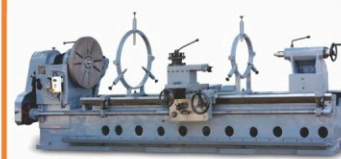

INDUSTRIAL

INDUSTRIAL

AUTOMOBILE

FOR PAPER INDUSTRY

WOOD WORKING

FOR PAPER INDUSTRY

INDUSTRIAL MACHINES & TOOLS

HIGH SPEED ALL GEARED LATHE MACHINE

HEAVY DUTY ALL GEARED LATHE MACHINE

MANUAL PRODUCTION ADDA LATHE

10 FT TO 24 FT LATHE MACHINE

MEDIUM DUTY LATHE MACHINE

BIG BARE LATHE MACHINE

EXTRA HEAVY DUTY LATHE MACHINE

16 FT TO 30 FT LATHE MACHINE

24 FT TO 40 FT LATHE MACHINE