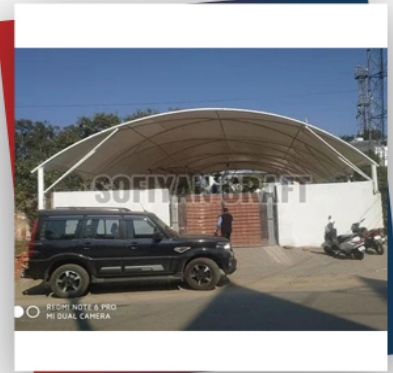

Stainless Steel Parking Shed

Residential Parking Shed

Tensile Parking Shed

White Gazebo Shed

Outdoor Canopy

Fabric Canopy

Swimming Pool Tensile Cover

 +91-8810536724, +91-8810276860, 08048781199