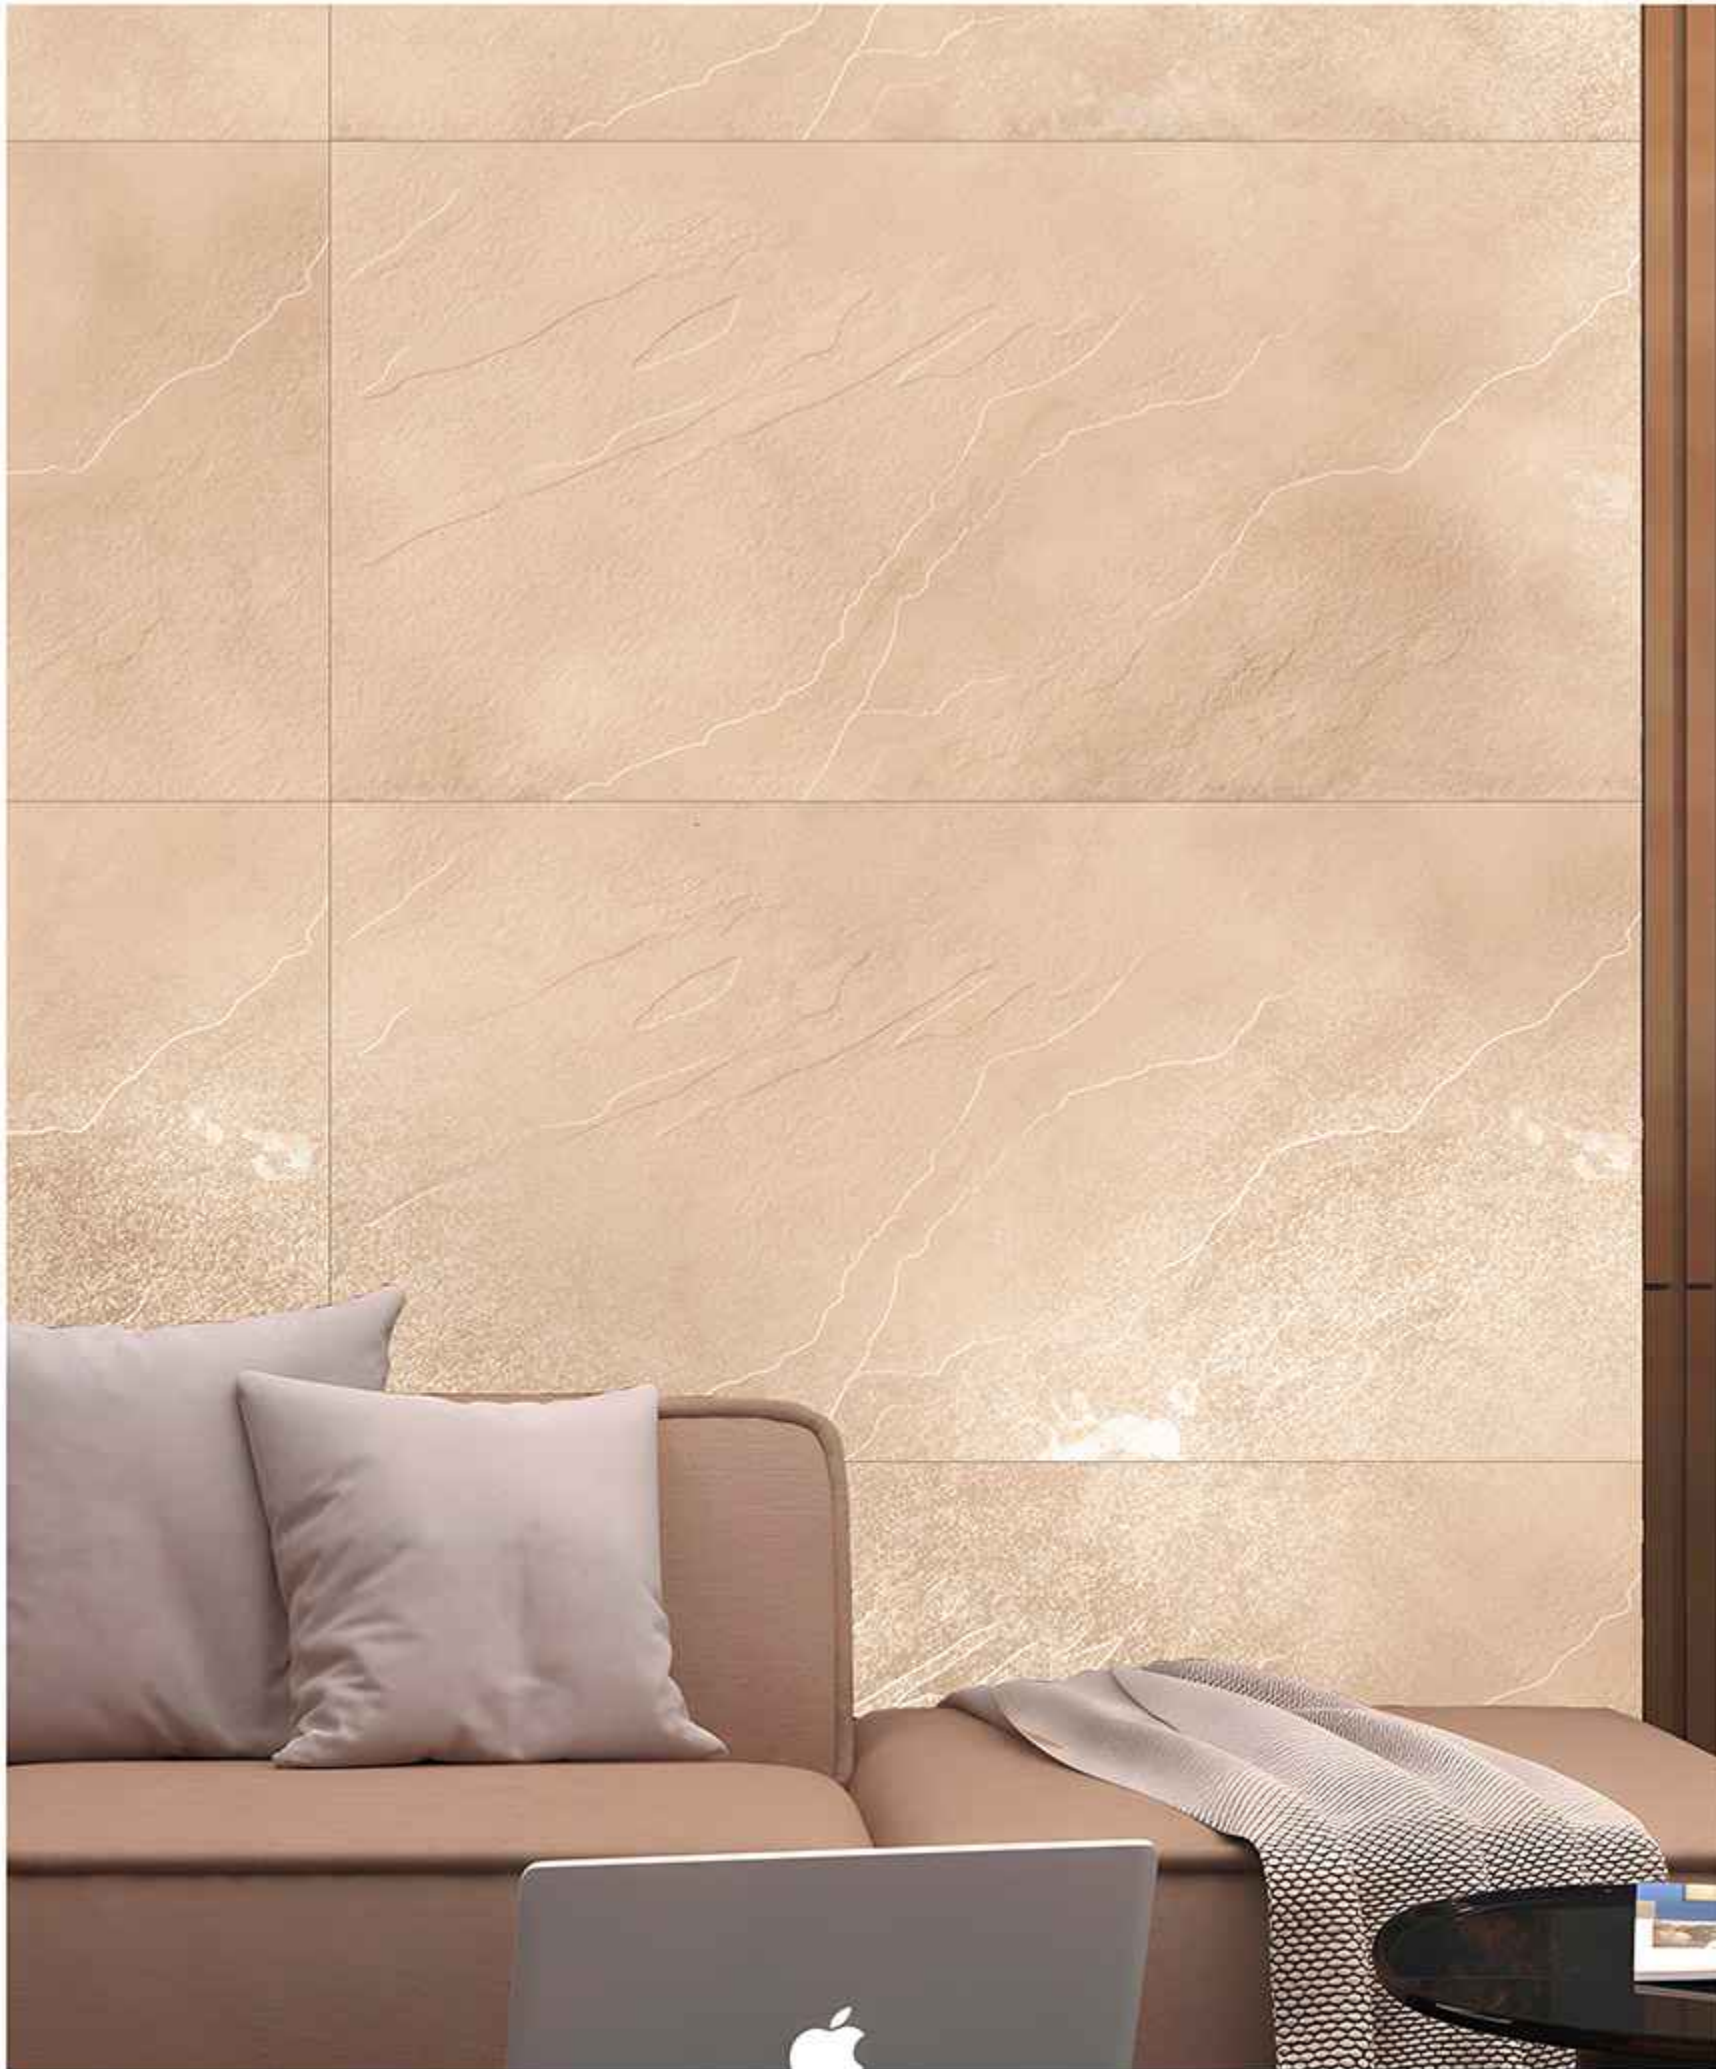

colorado
PUNCH COLLECTION

The world is
Our home

Colour full life

FOSSIL PUNCH

Status[®]
CERAMIC

BEIGE

RANDOM:4 | COLOR | 600X1200MM

FOSSIL BEIGE