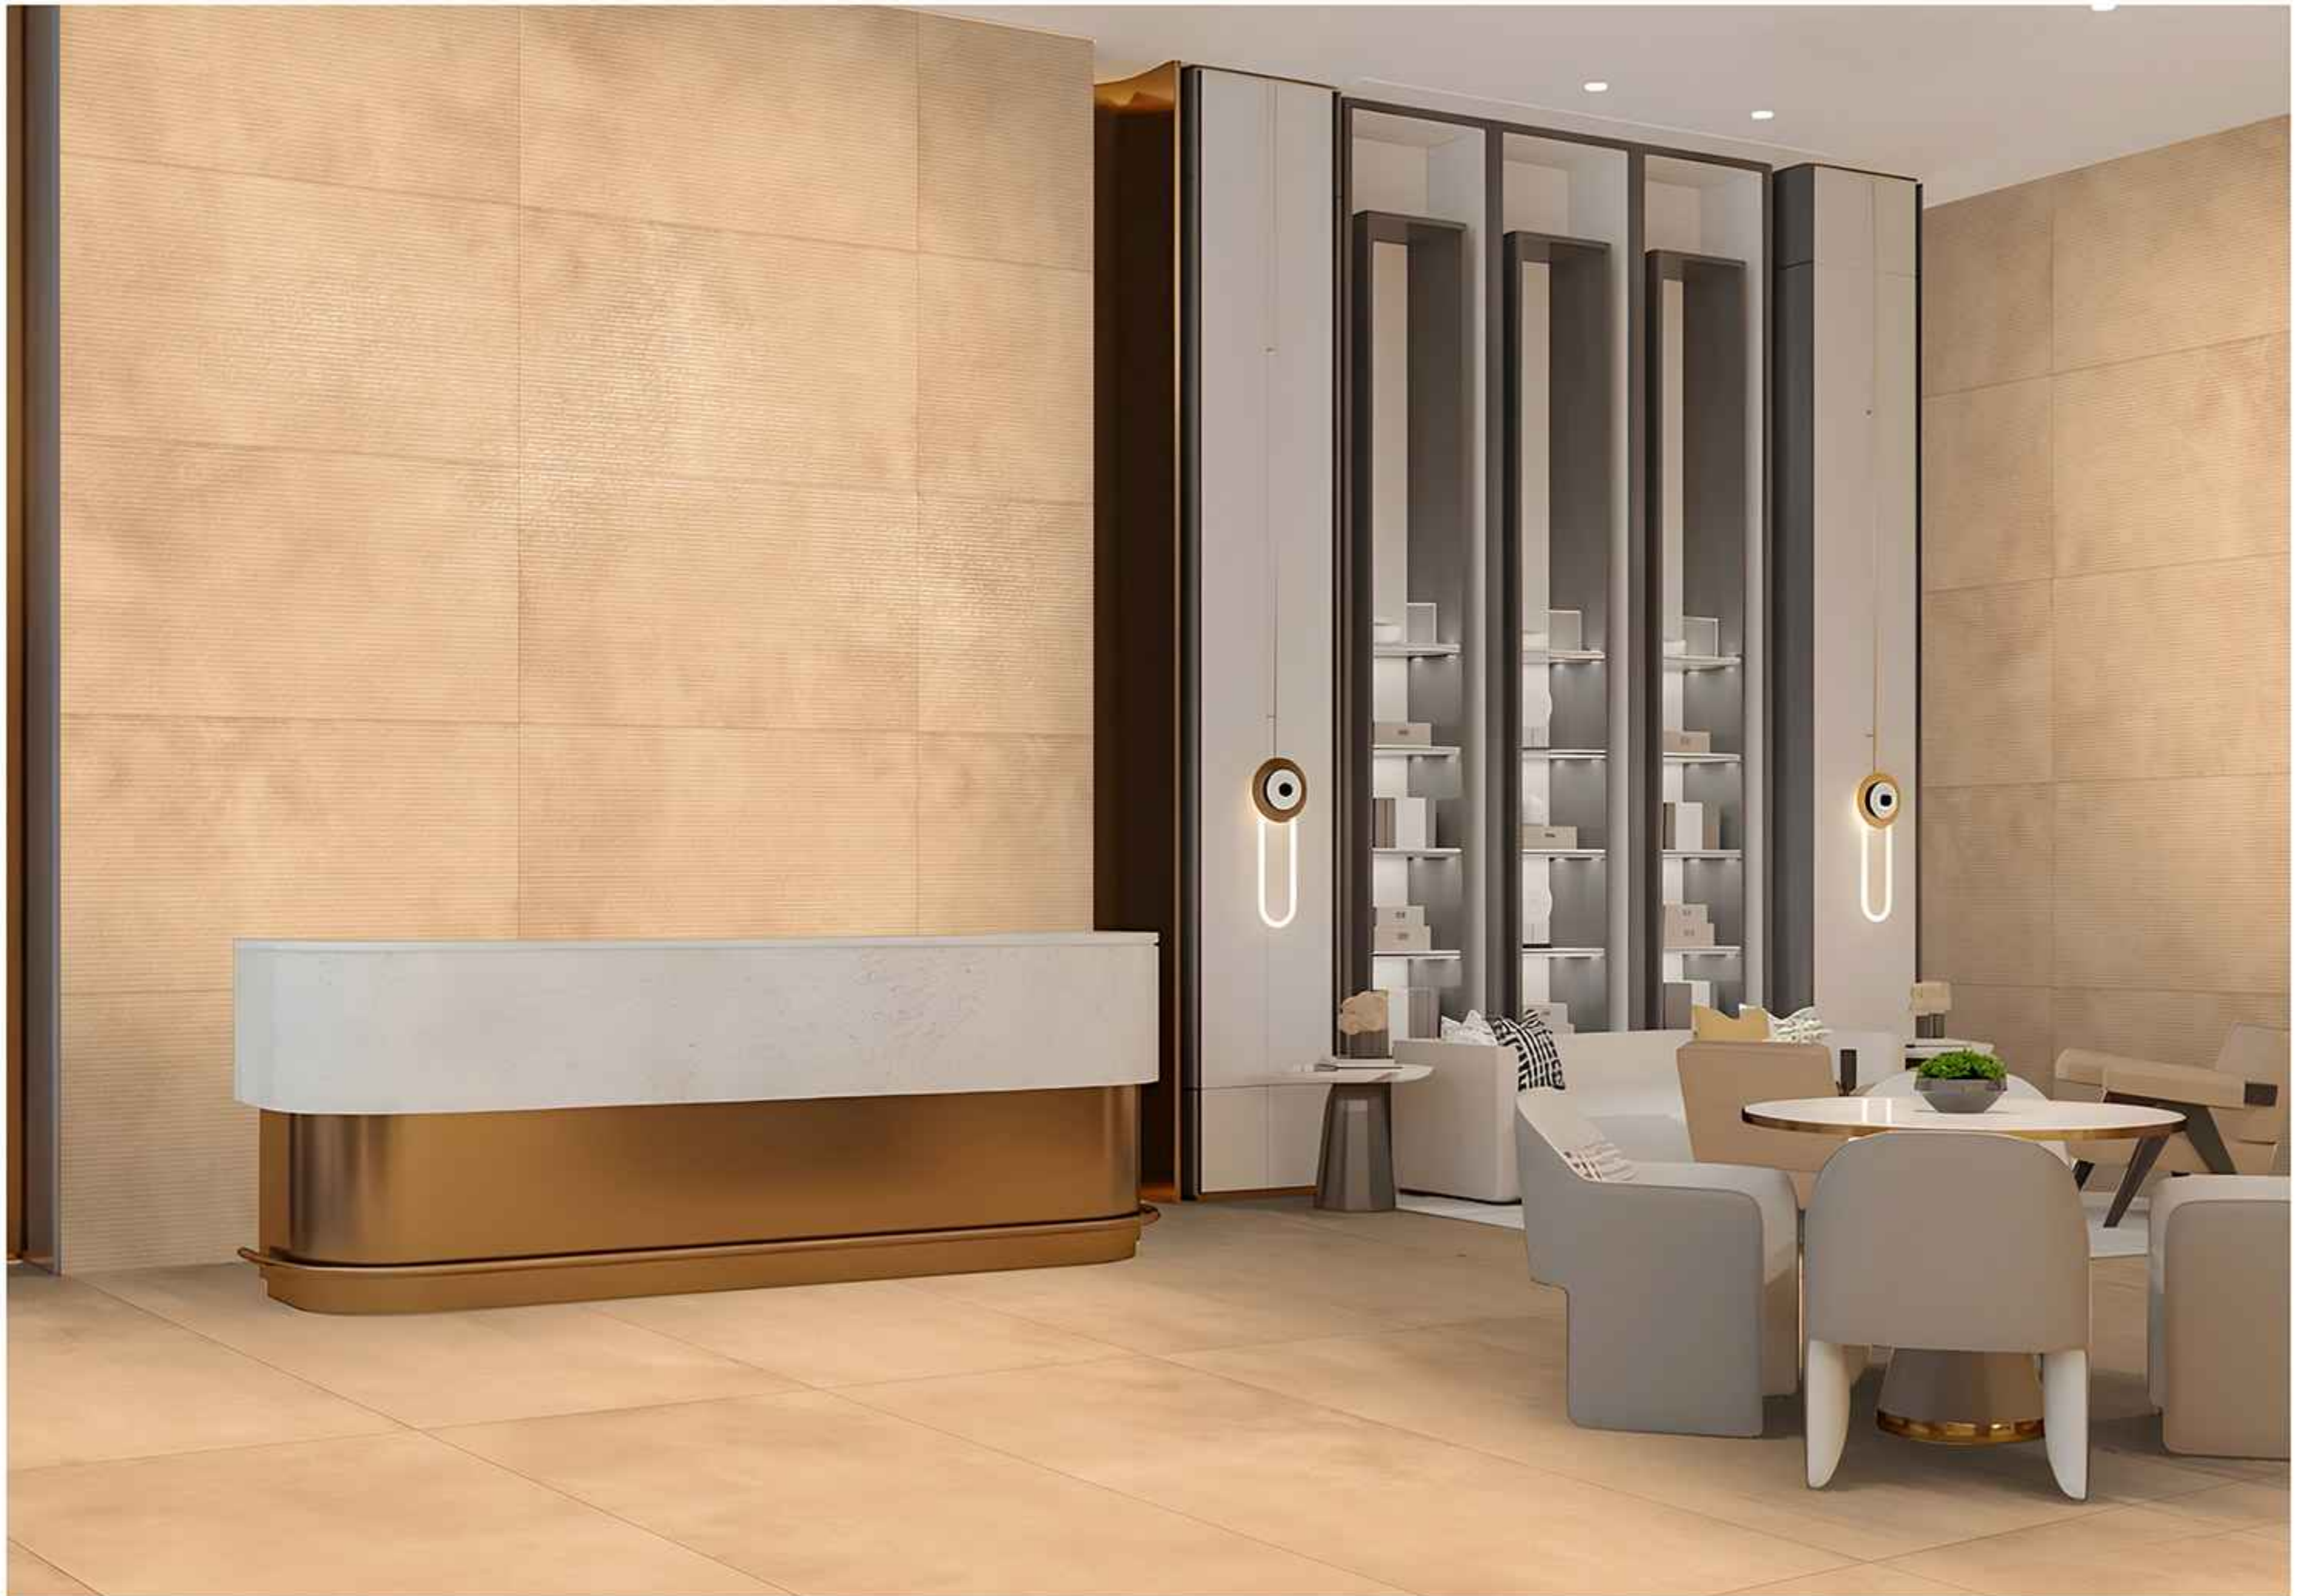

RANDOM:4 COLOR | 600X1200MM

STRIP BEIGE

STRIP PUNCH | 600X1200MM

Status[®]
CERAMIC

IVORY

RANDOM:4 COLOR | 600X1200MM

STRIP IVORY

STRIP PUNCH | 600X1200MM