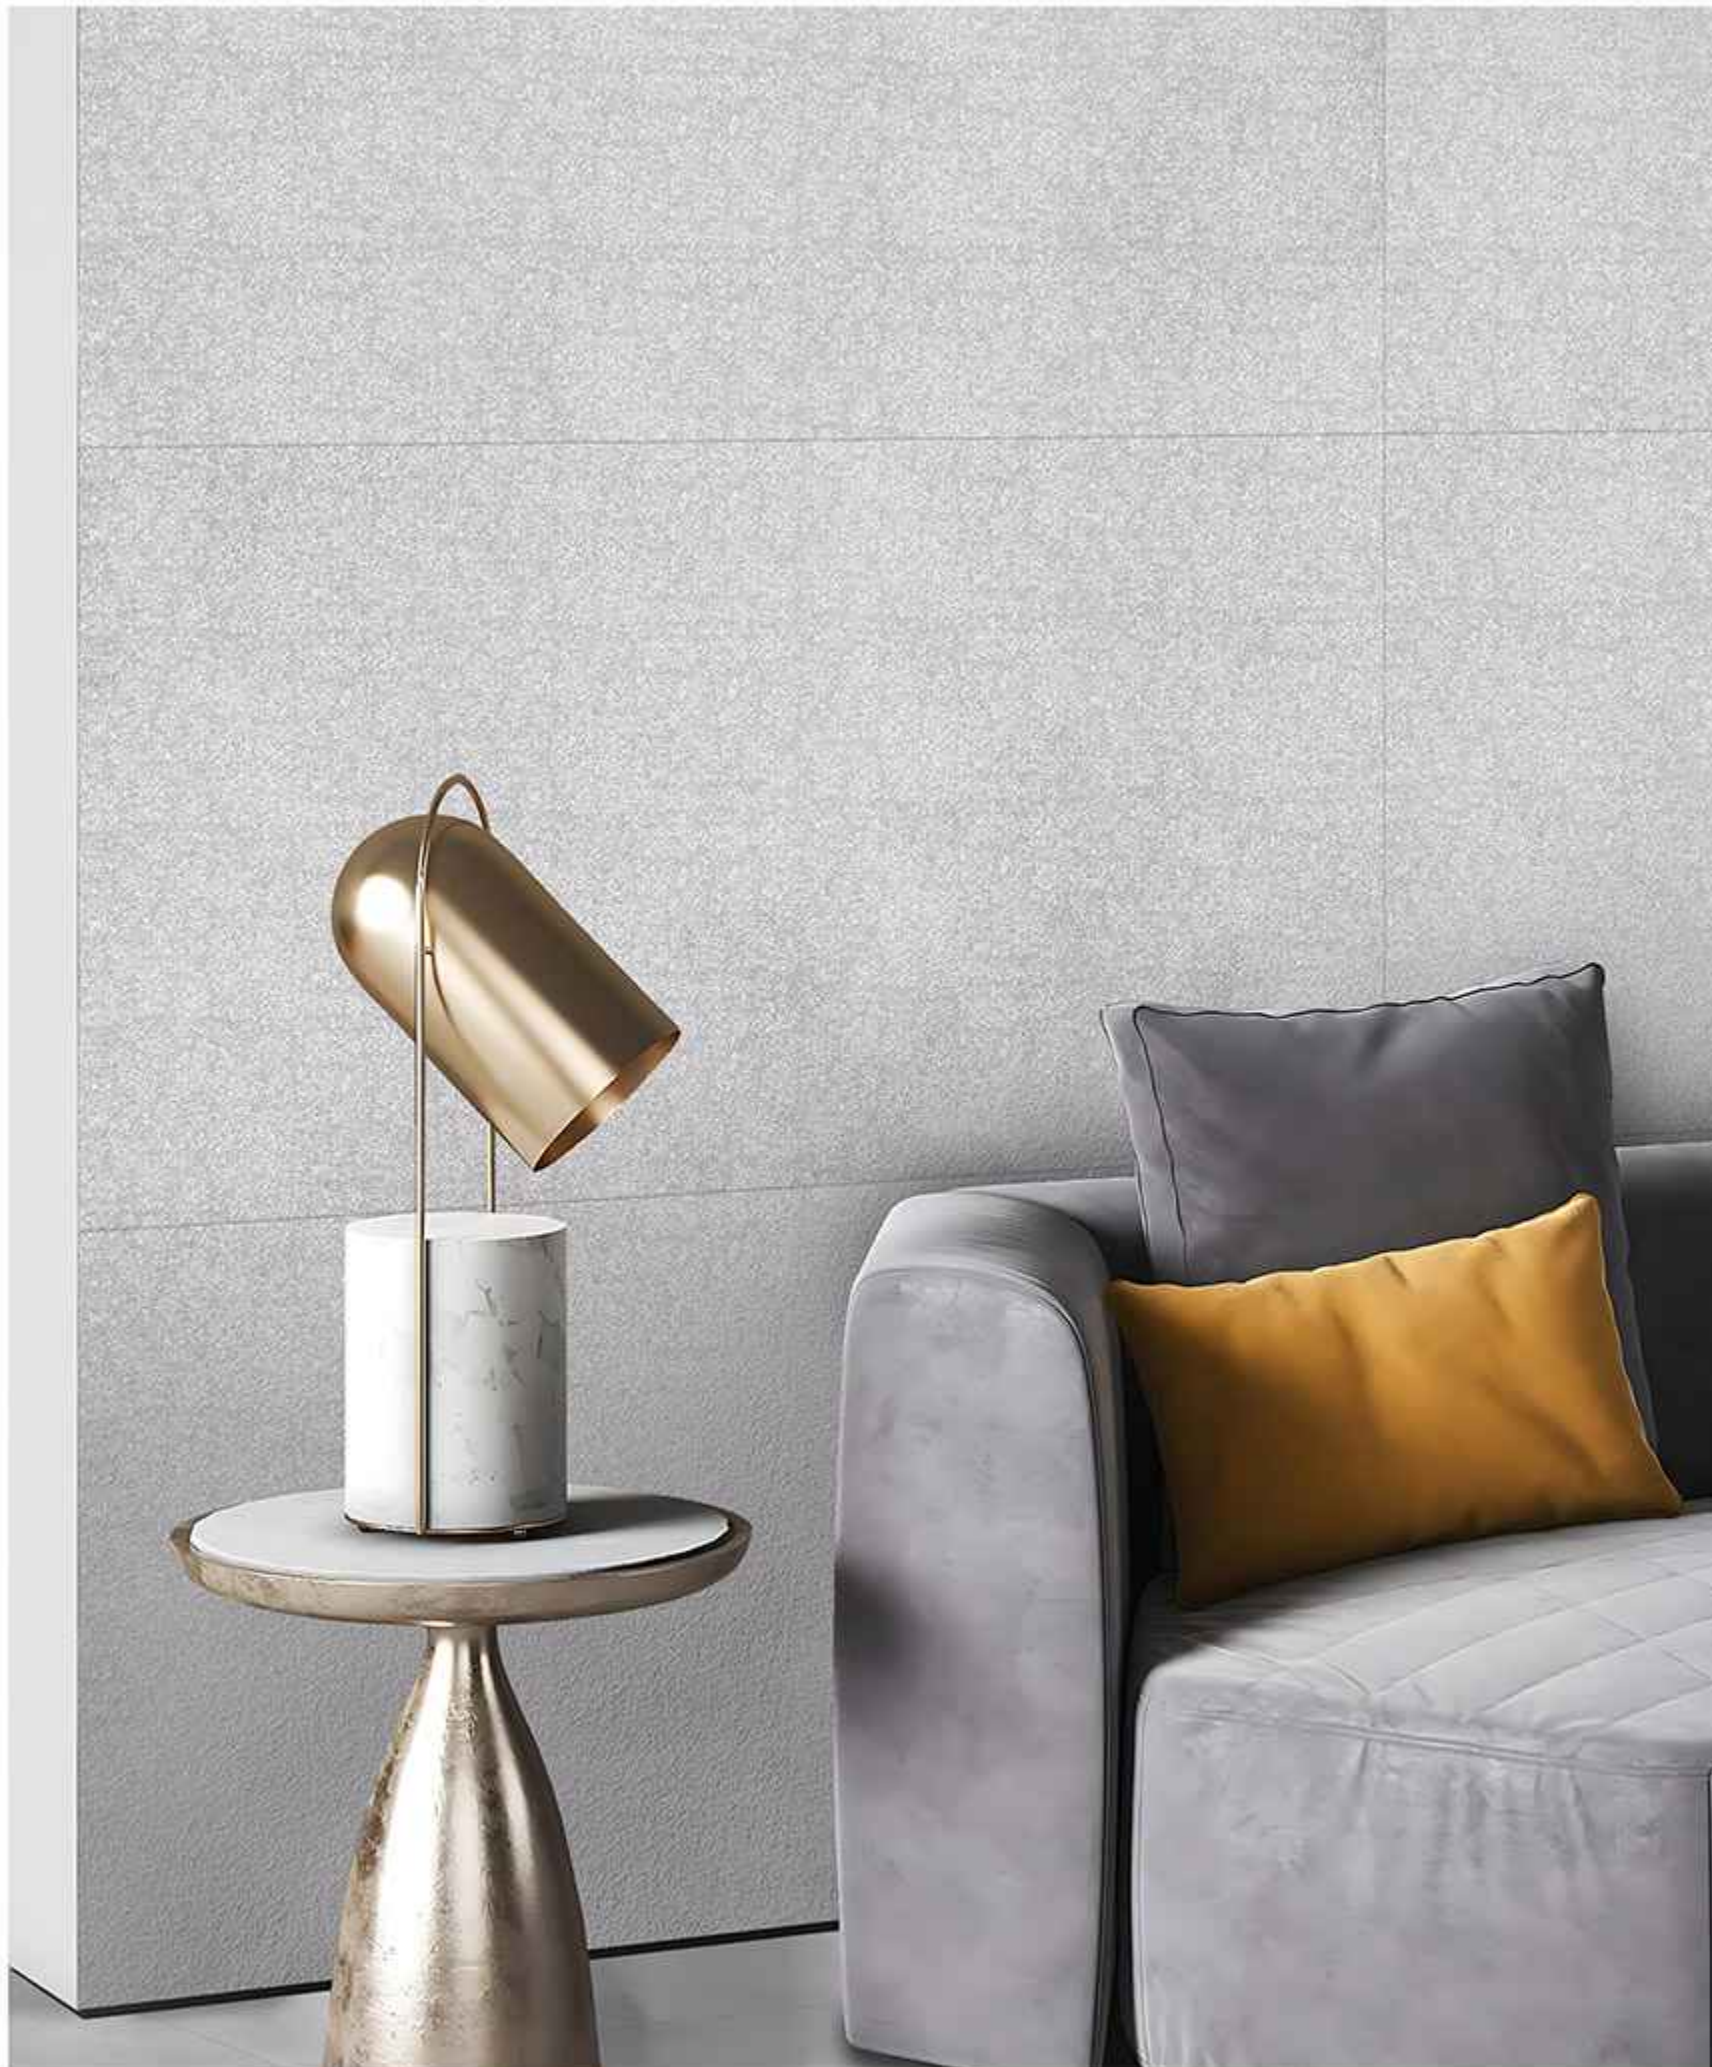

ORIEN GRAPE

ORIEN PUNCH | 600X1200MM

Status®
CERAMIC

SILVER

RANDOM:4 | COLOR | 600X1200MM

ORIEN SILVER

ORIEN PUNCH | 600X1200MM

Status[®]
CERAMIC