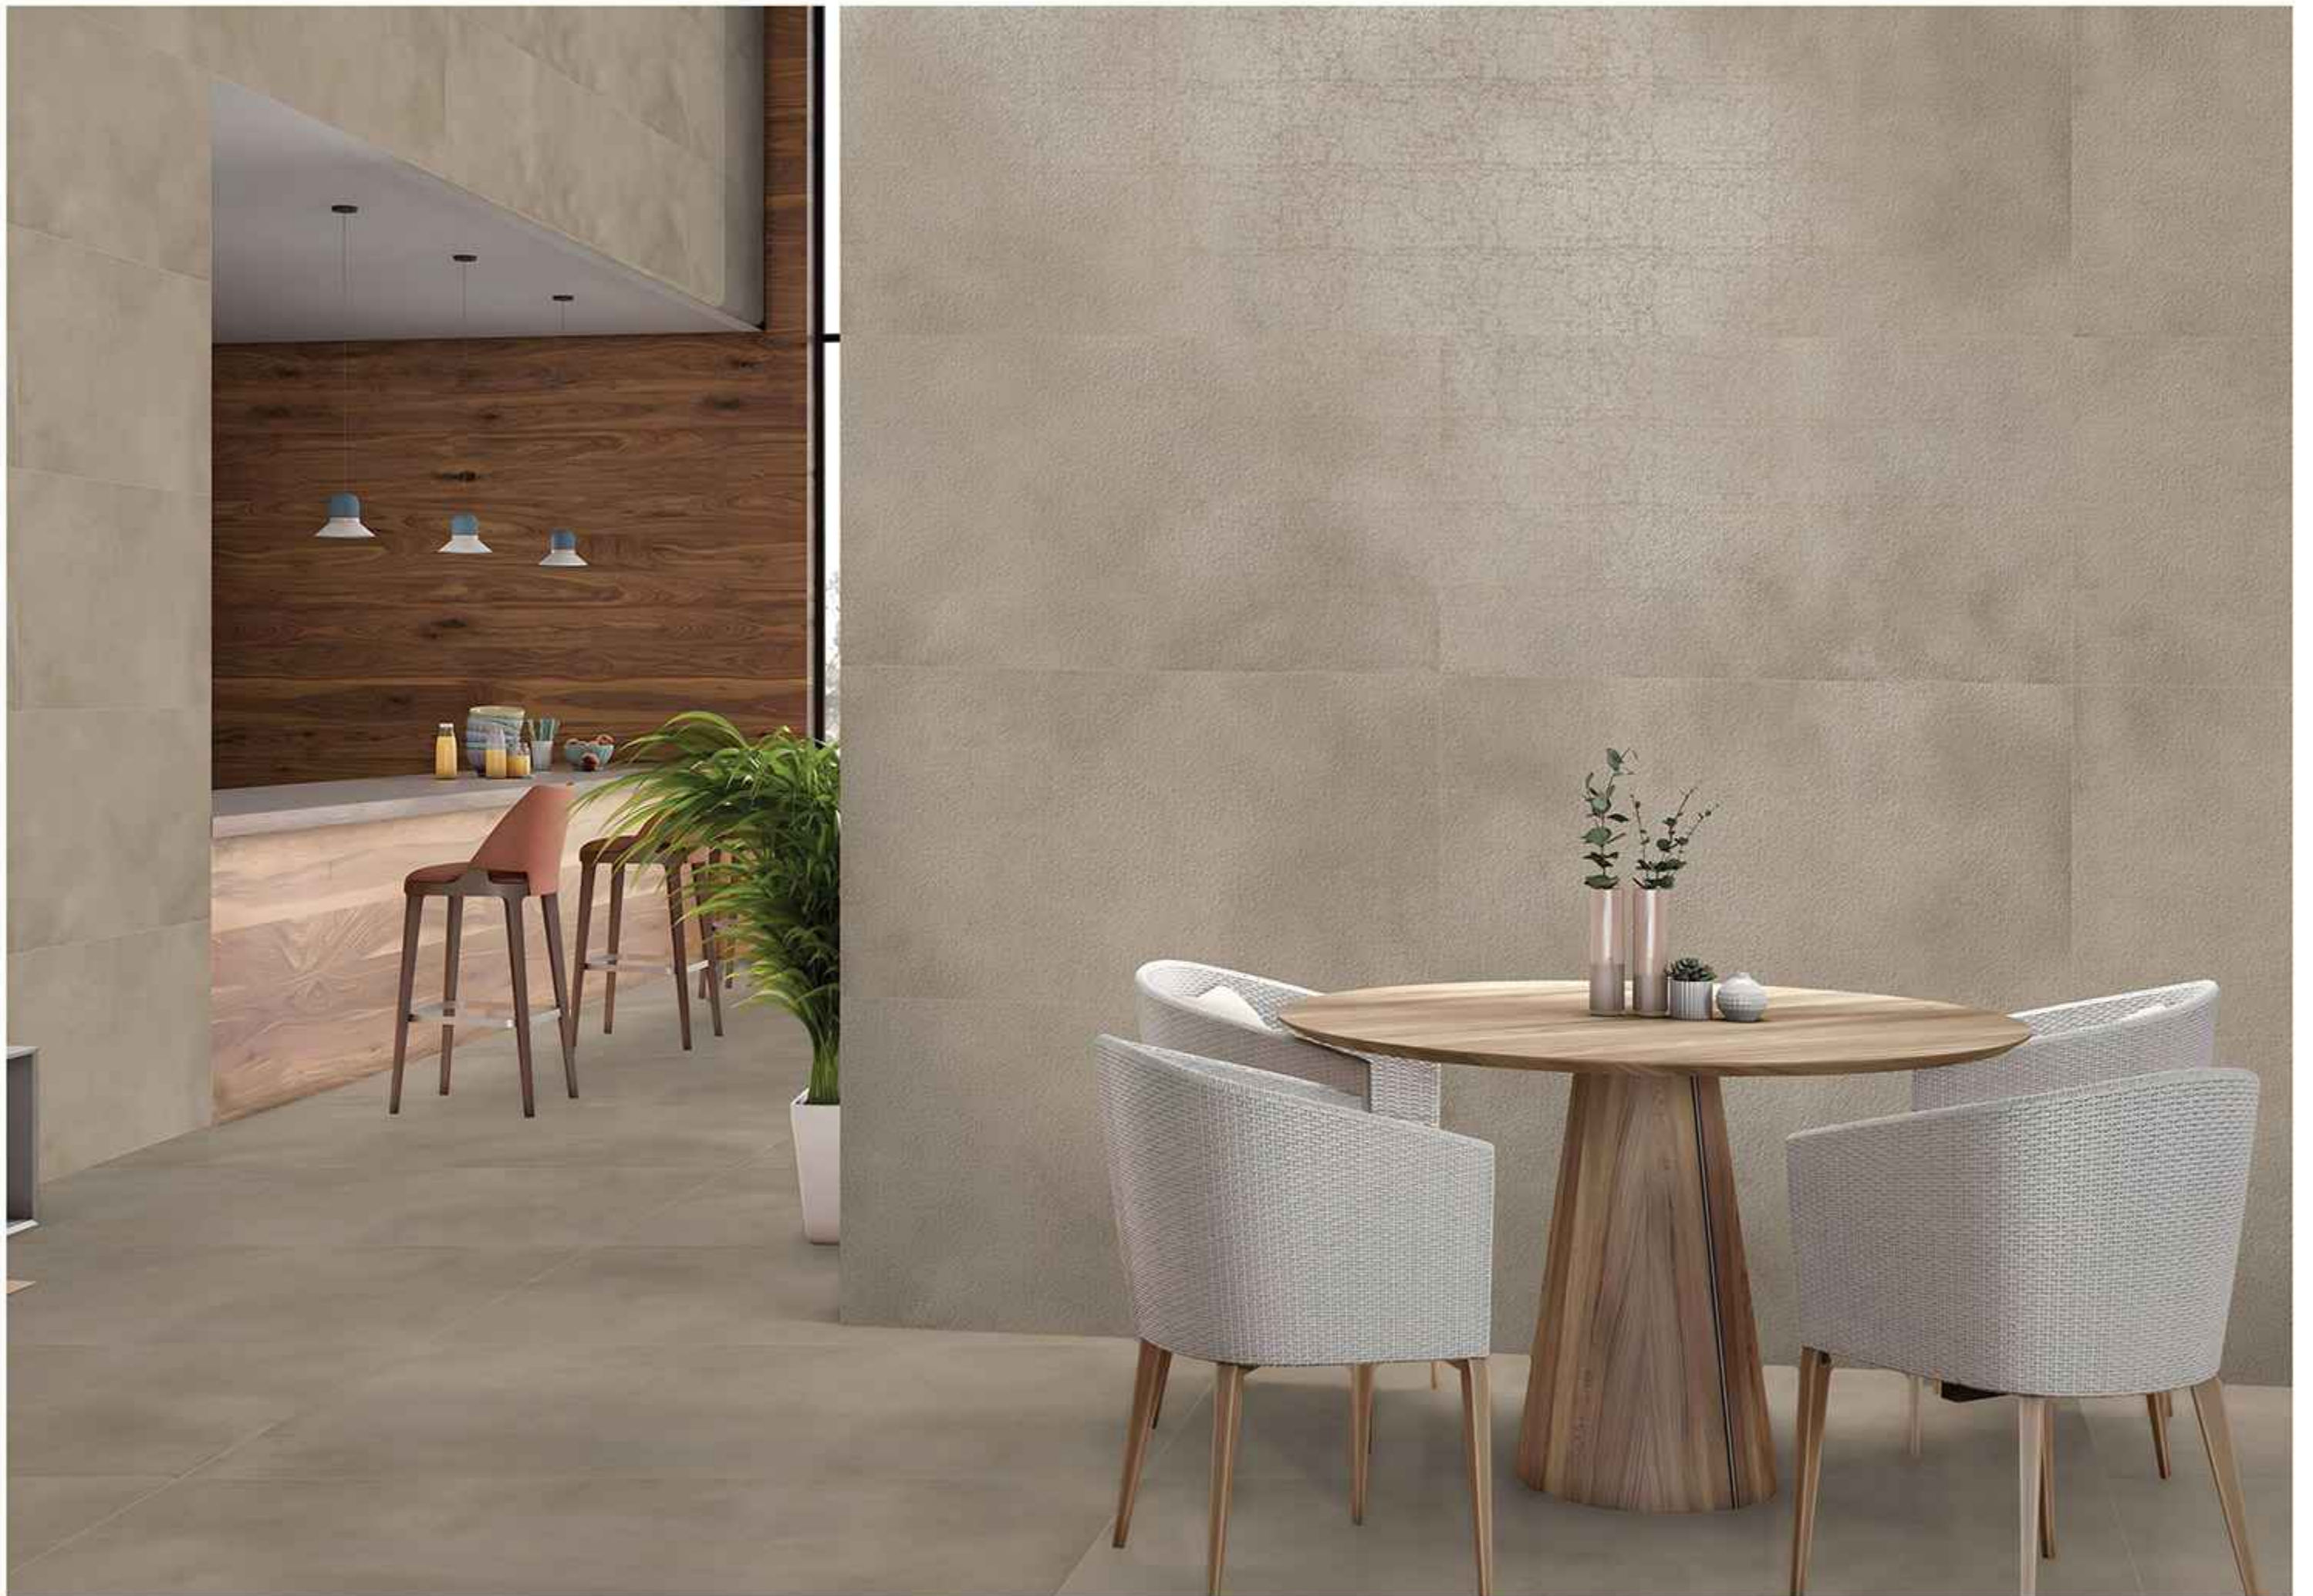

ORIEN PUNCH | 600X1200MM

Status[®]
CERAMIC

DUST

RANDOM:4 | COLOR | 600X1200MM

ORIEN DUST

ORIEN PUNCH | 600X1200MM

Status®
CERAMIC

SUNSHINE