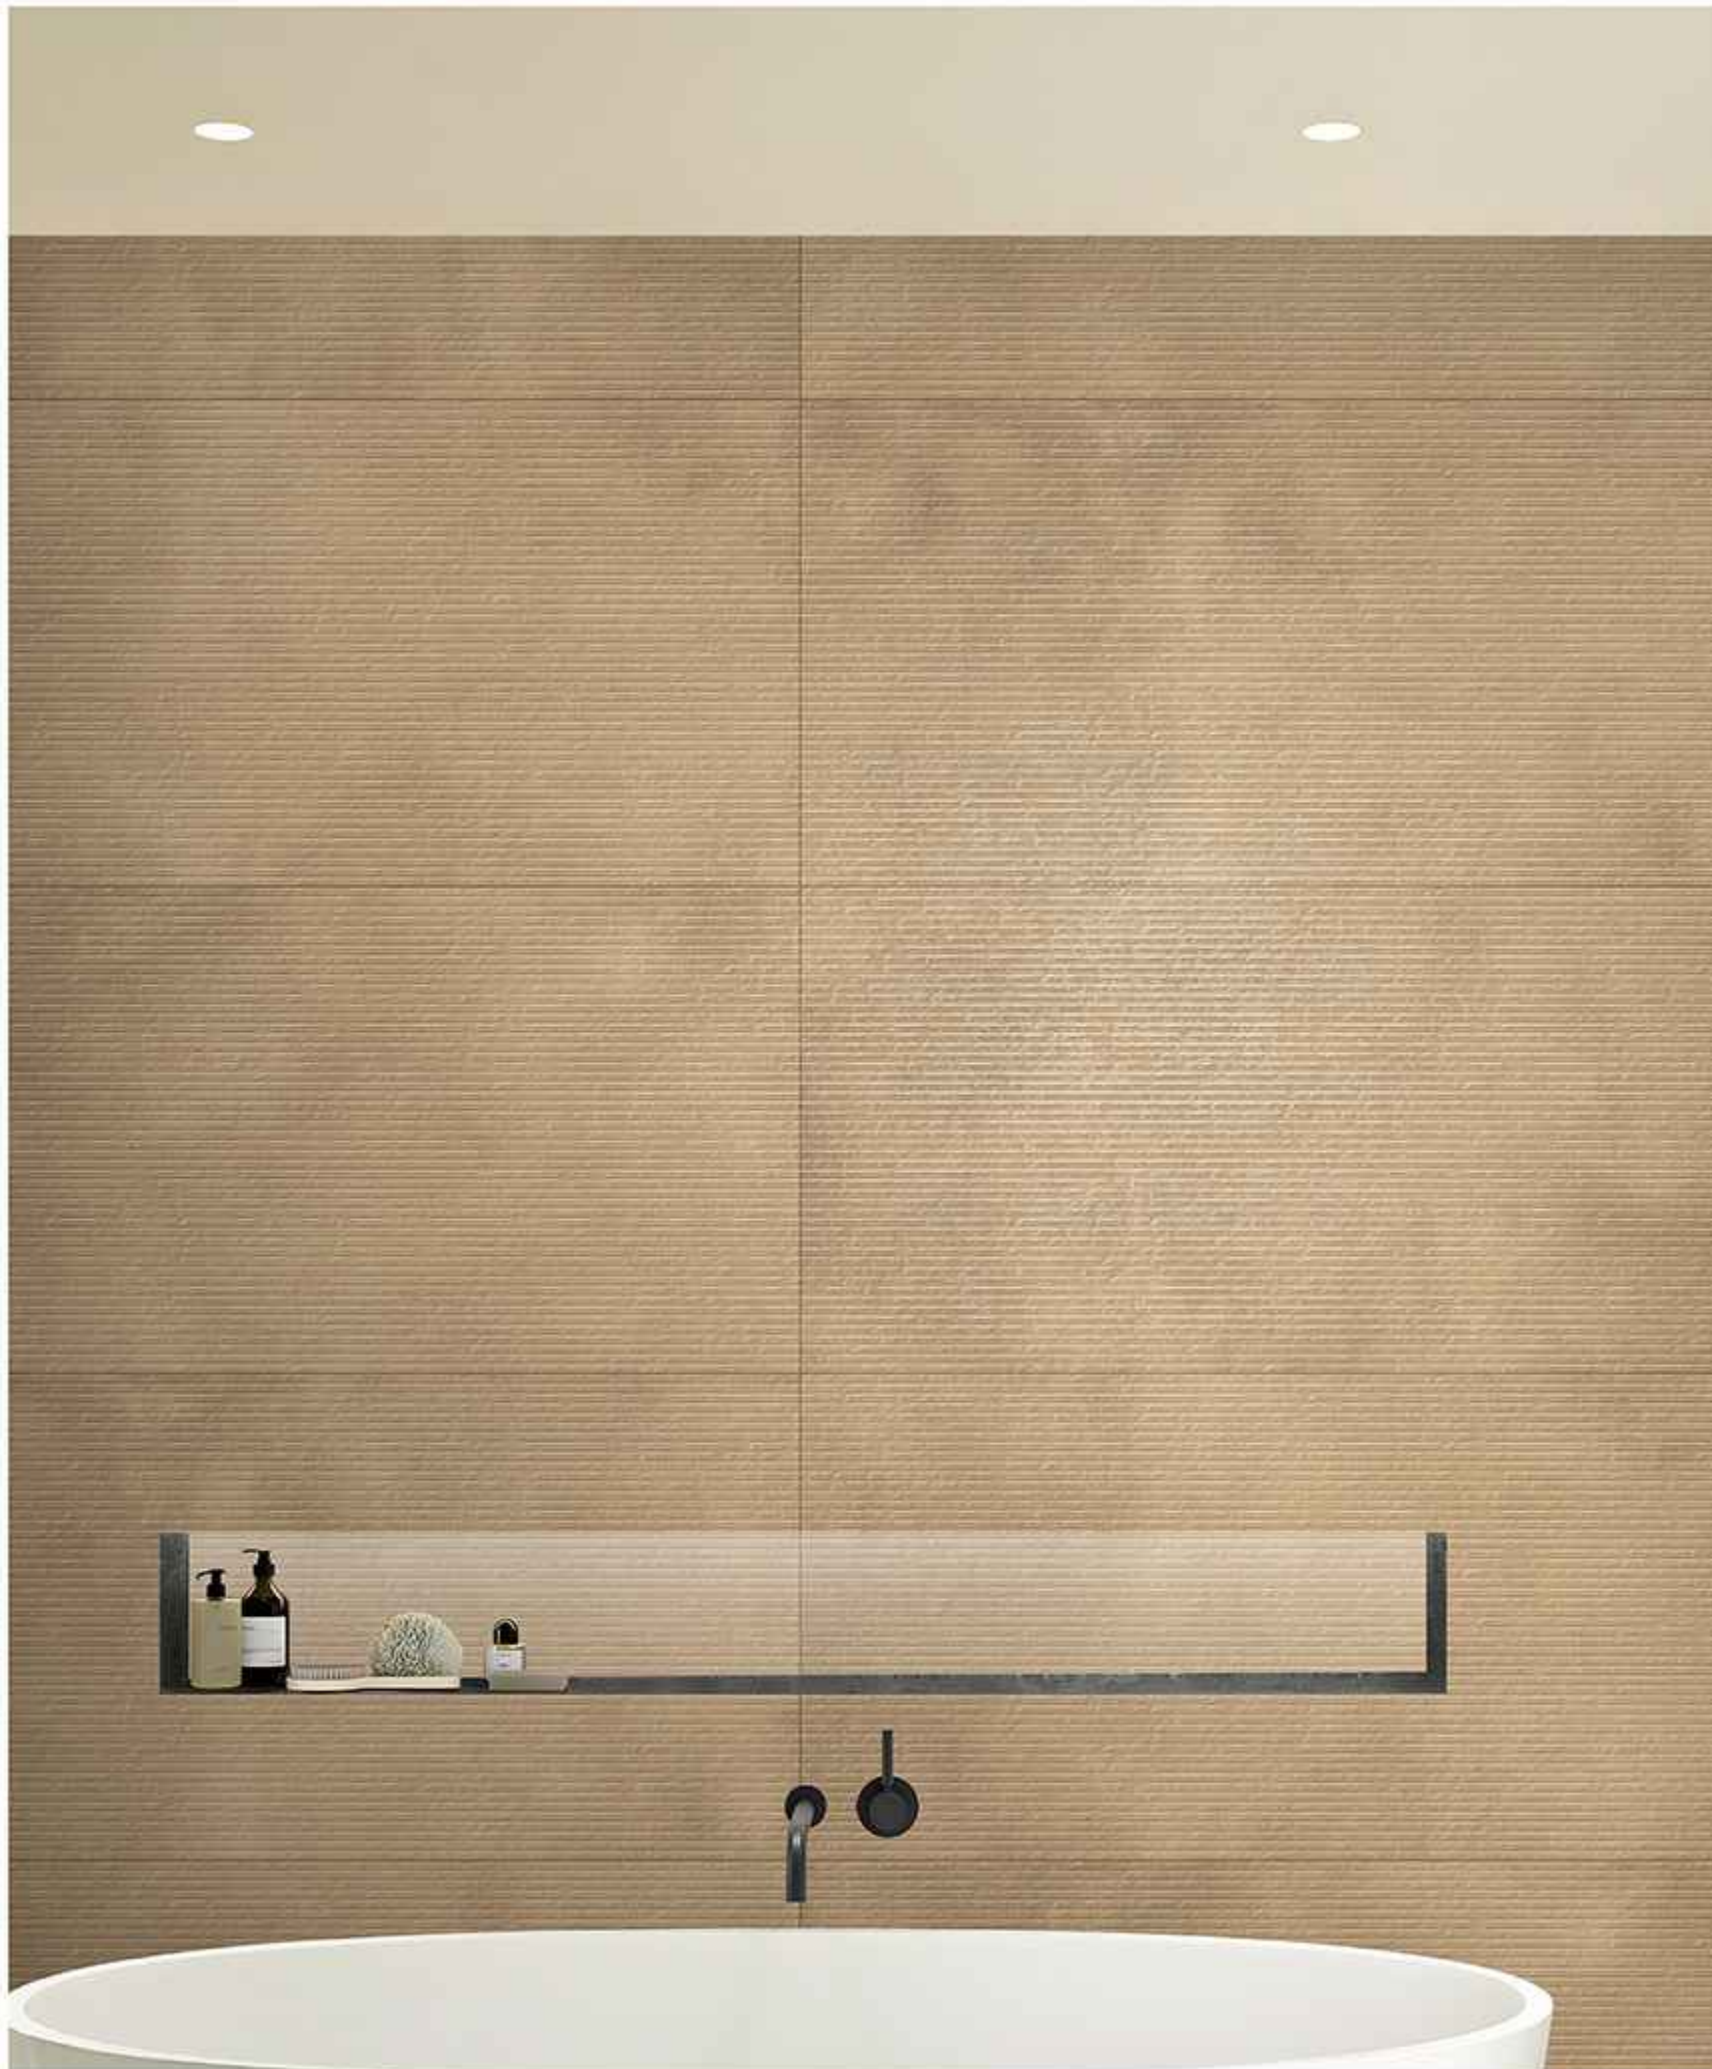

STRIP DUST

STRIP PUNCH | 600X1200MM

Status®
CERAMIC

SUNSHINE

RANDOM:4 COLOR | 600X1200MM

STRIP SUNSHINE

STRIP PUNCH | 600X1200MM

Status[®]
CERAMIC