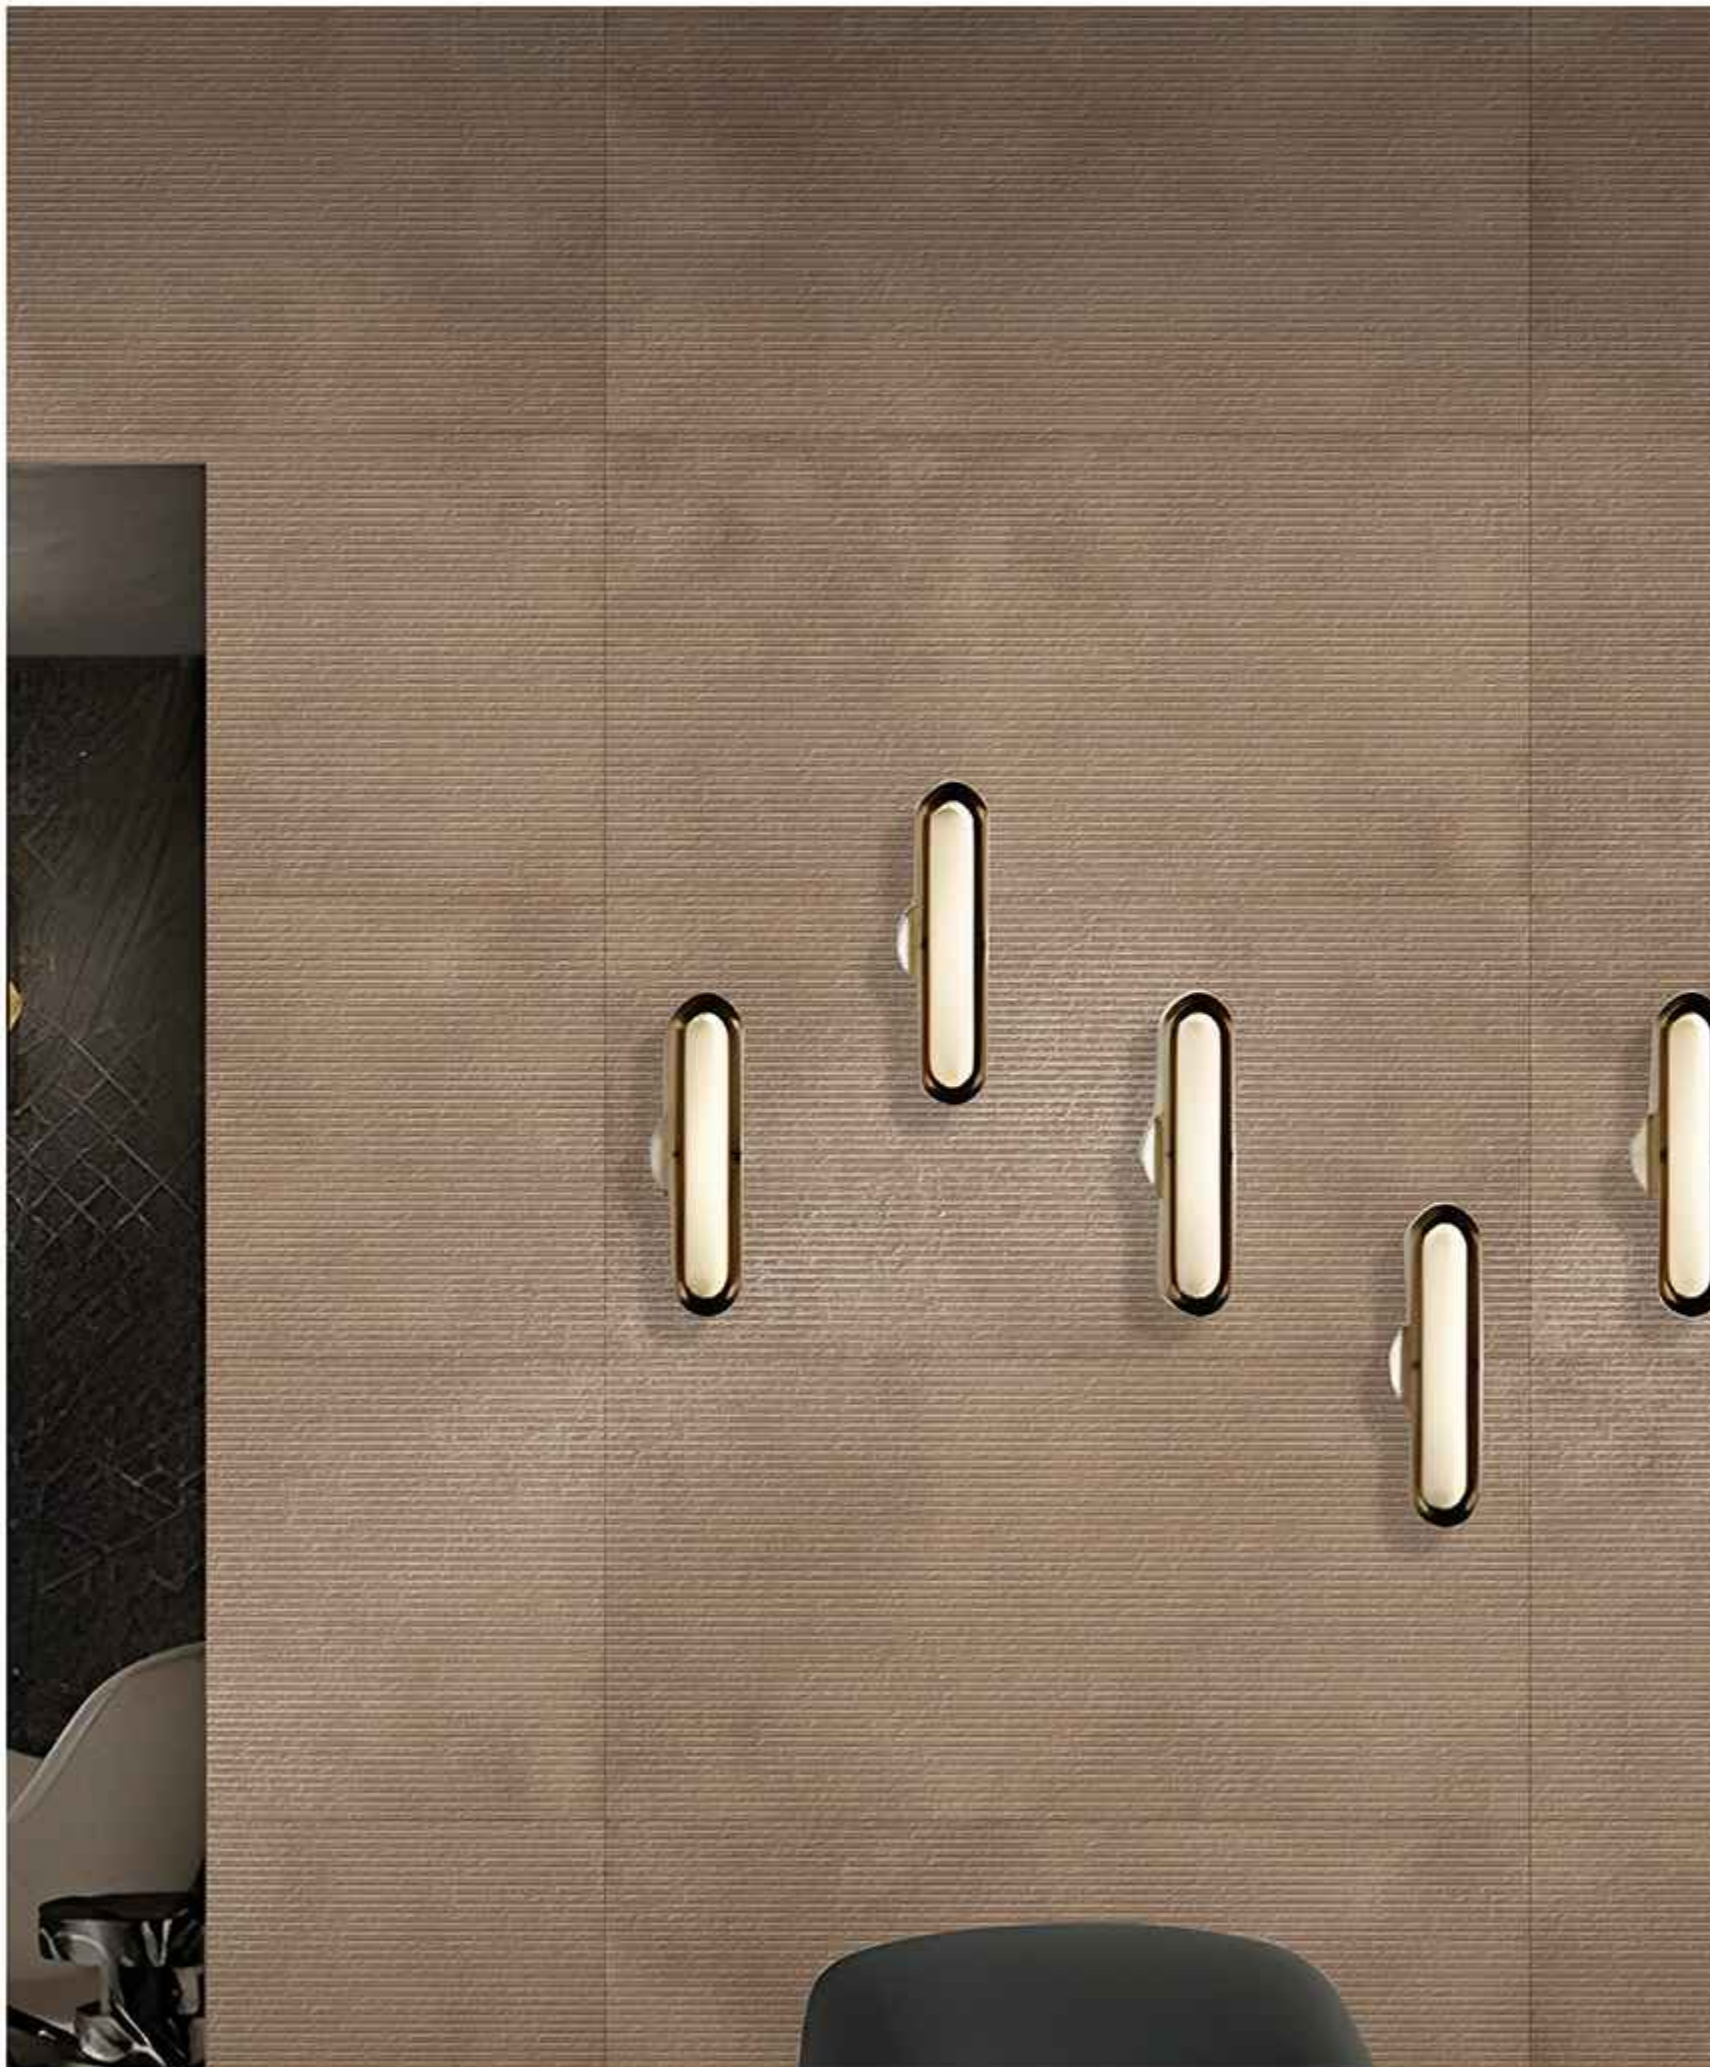

STRIP RUST

STRIP PUNCH | 600X1200MM