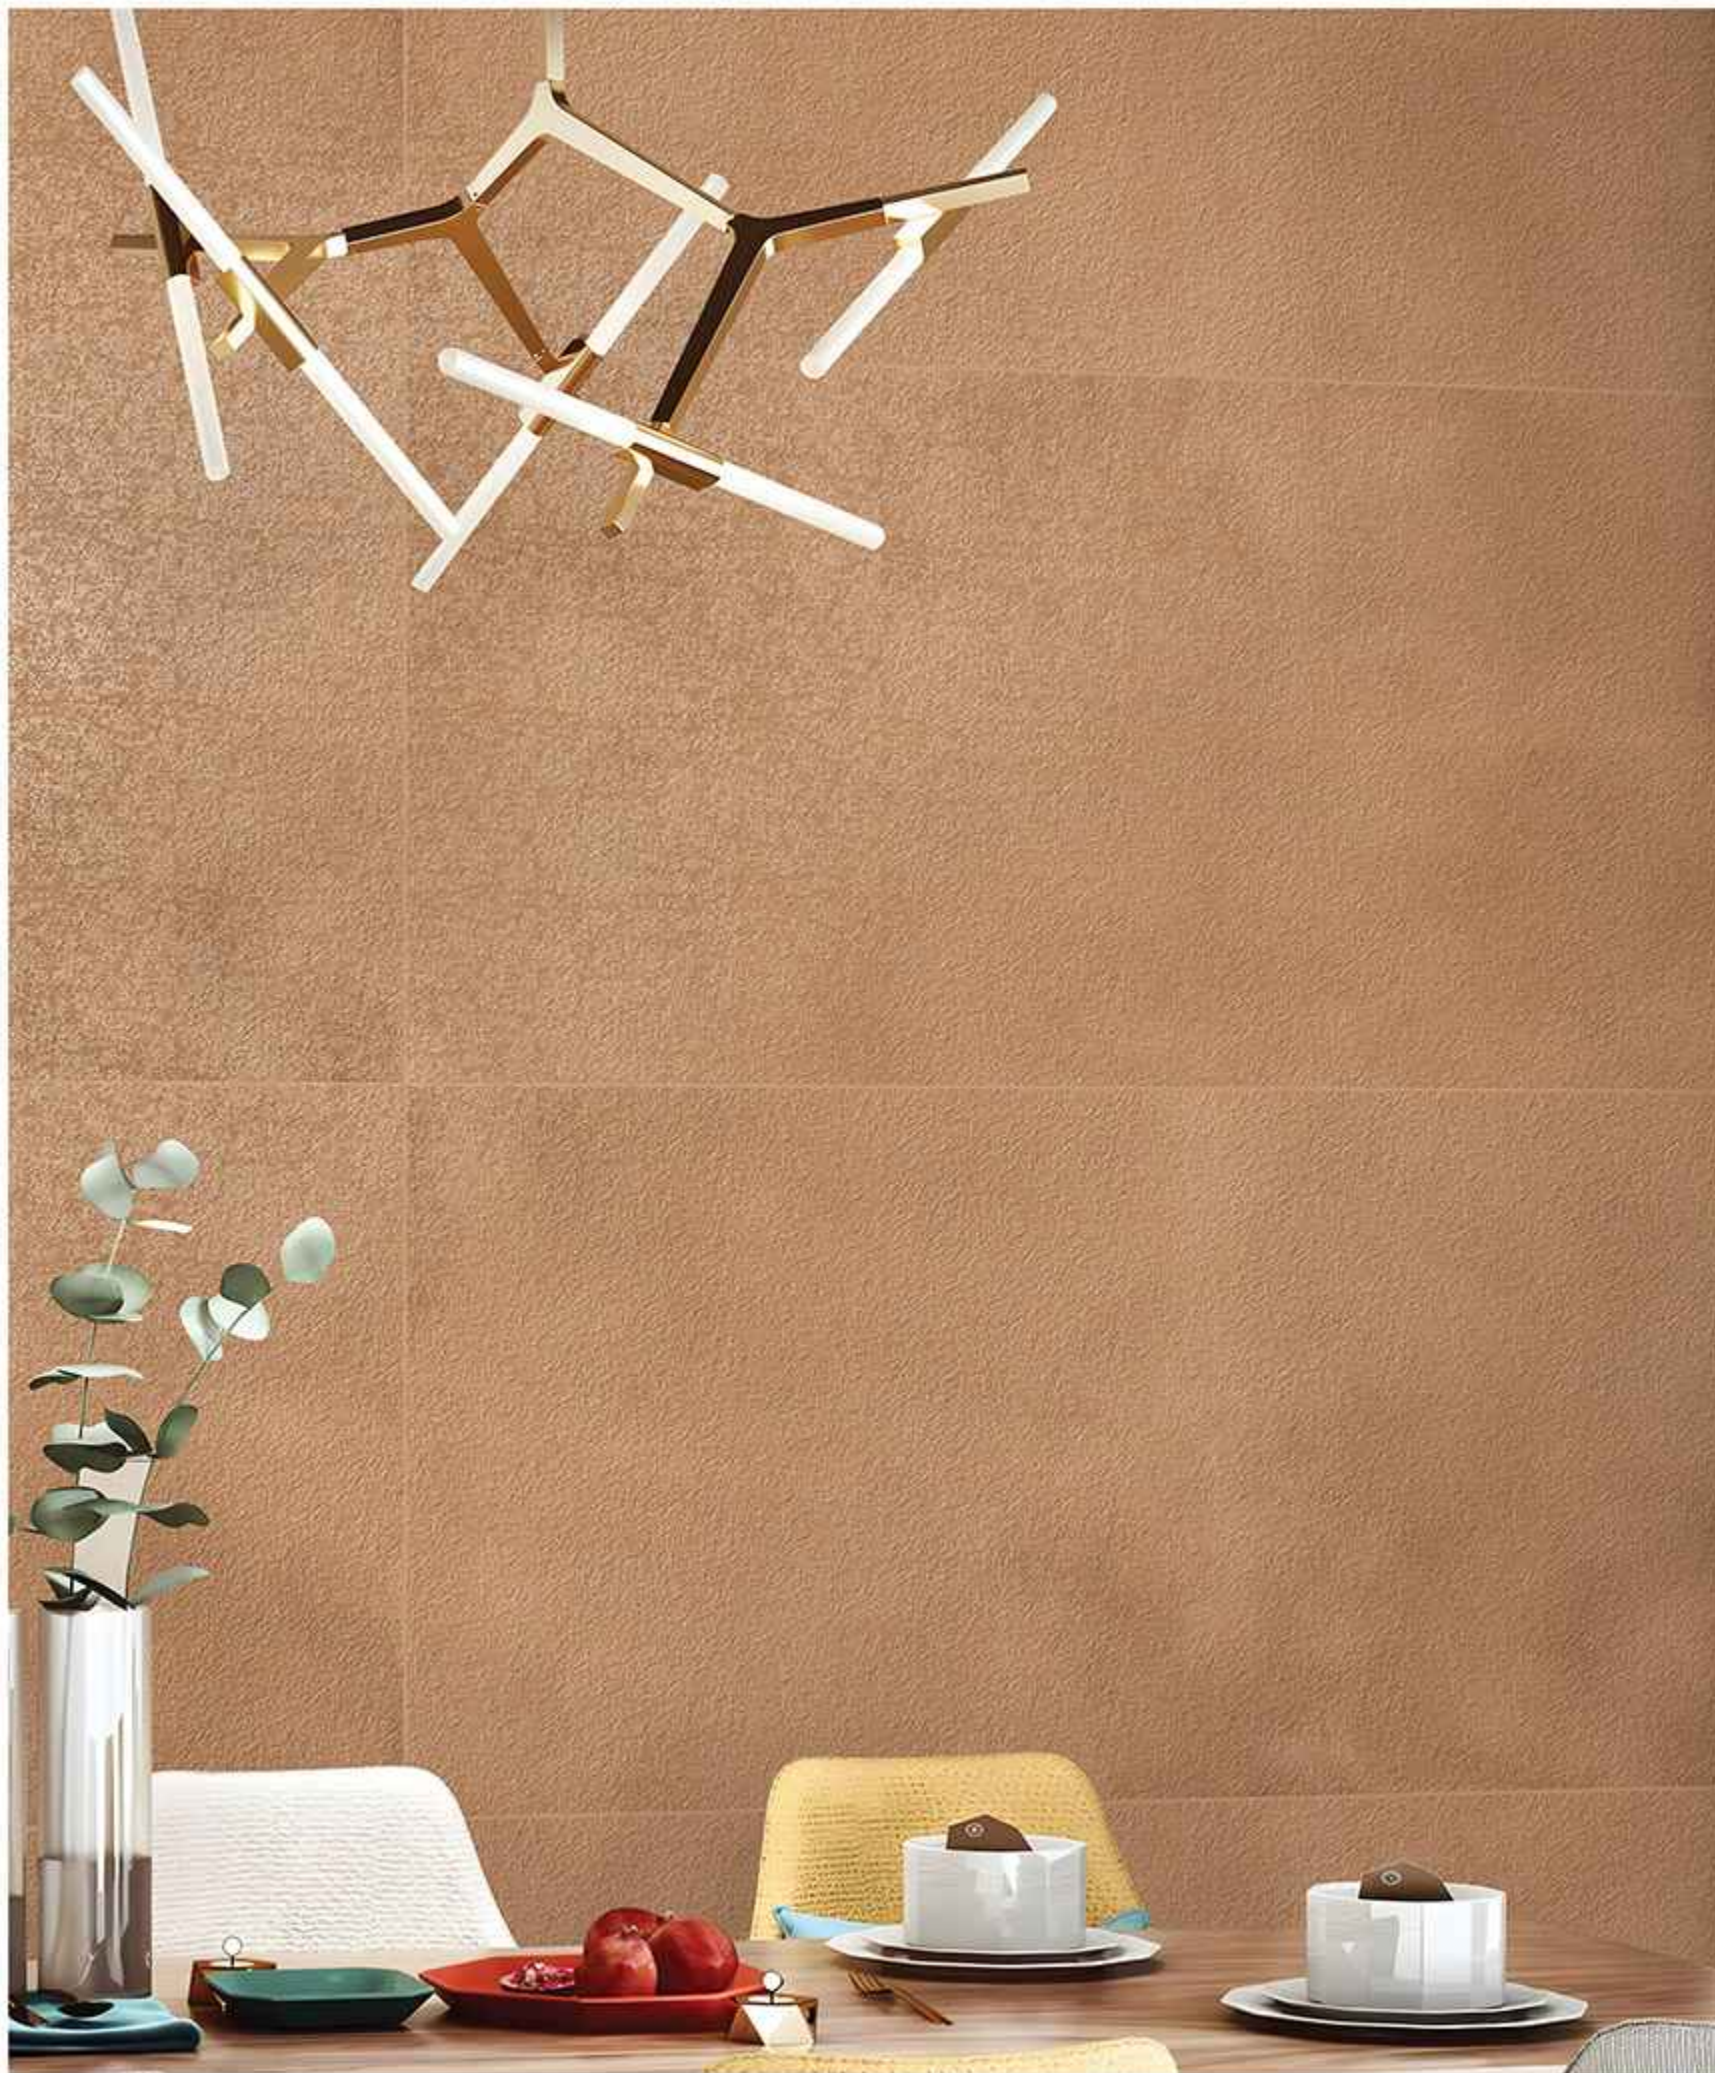

Status®
CERAMIC

TANGERINE

RANDOM:4 | COLOR | 600X1200MM

ORIEN TANGERINE

ORIEN PUNCH | 600X1200MM