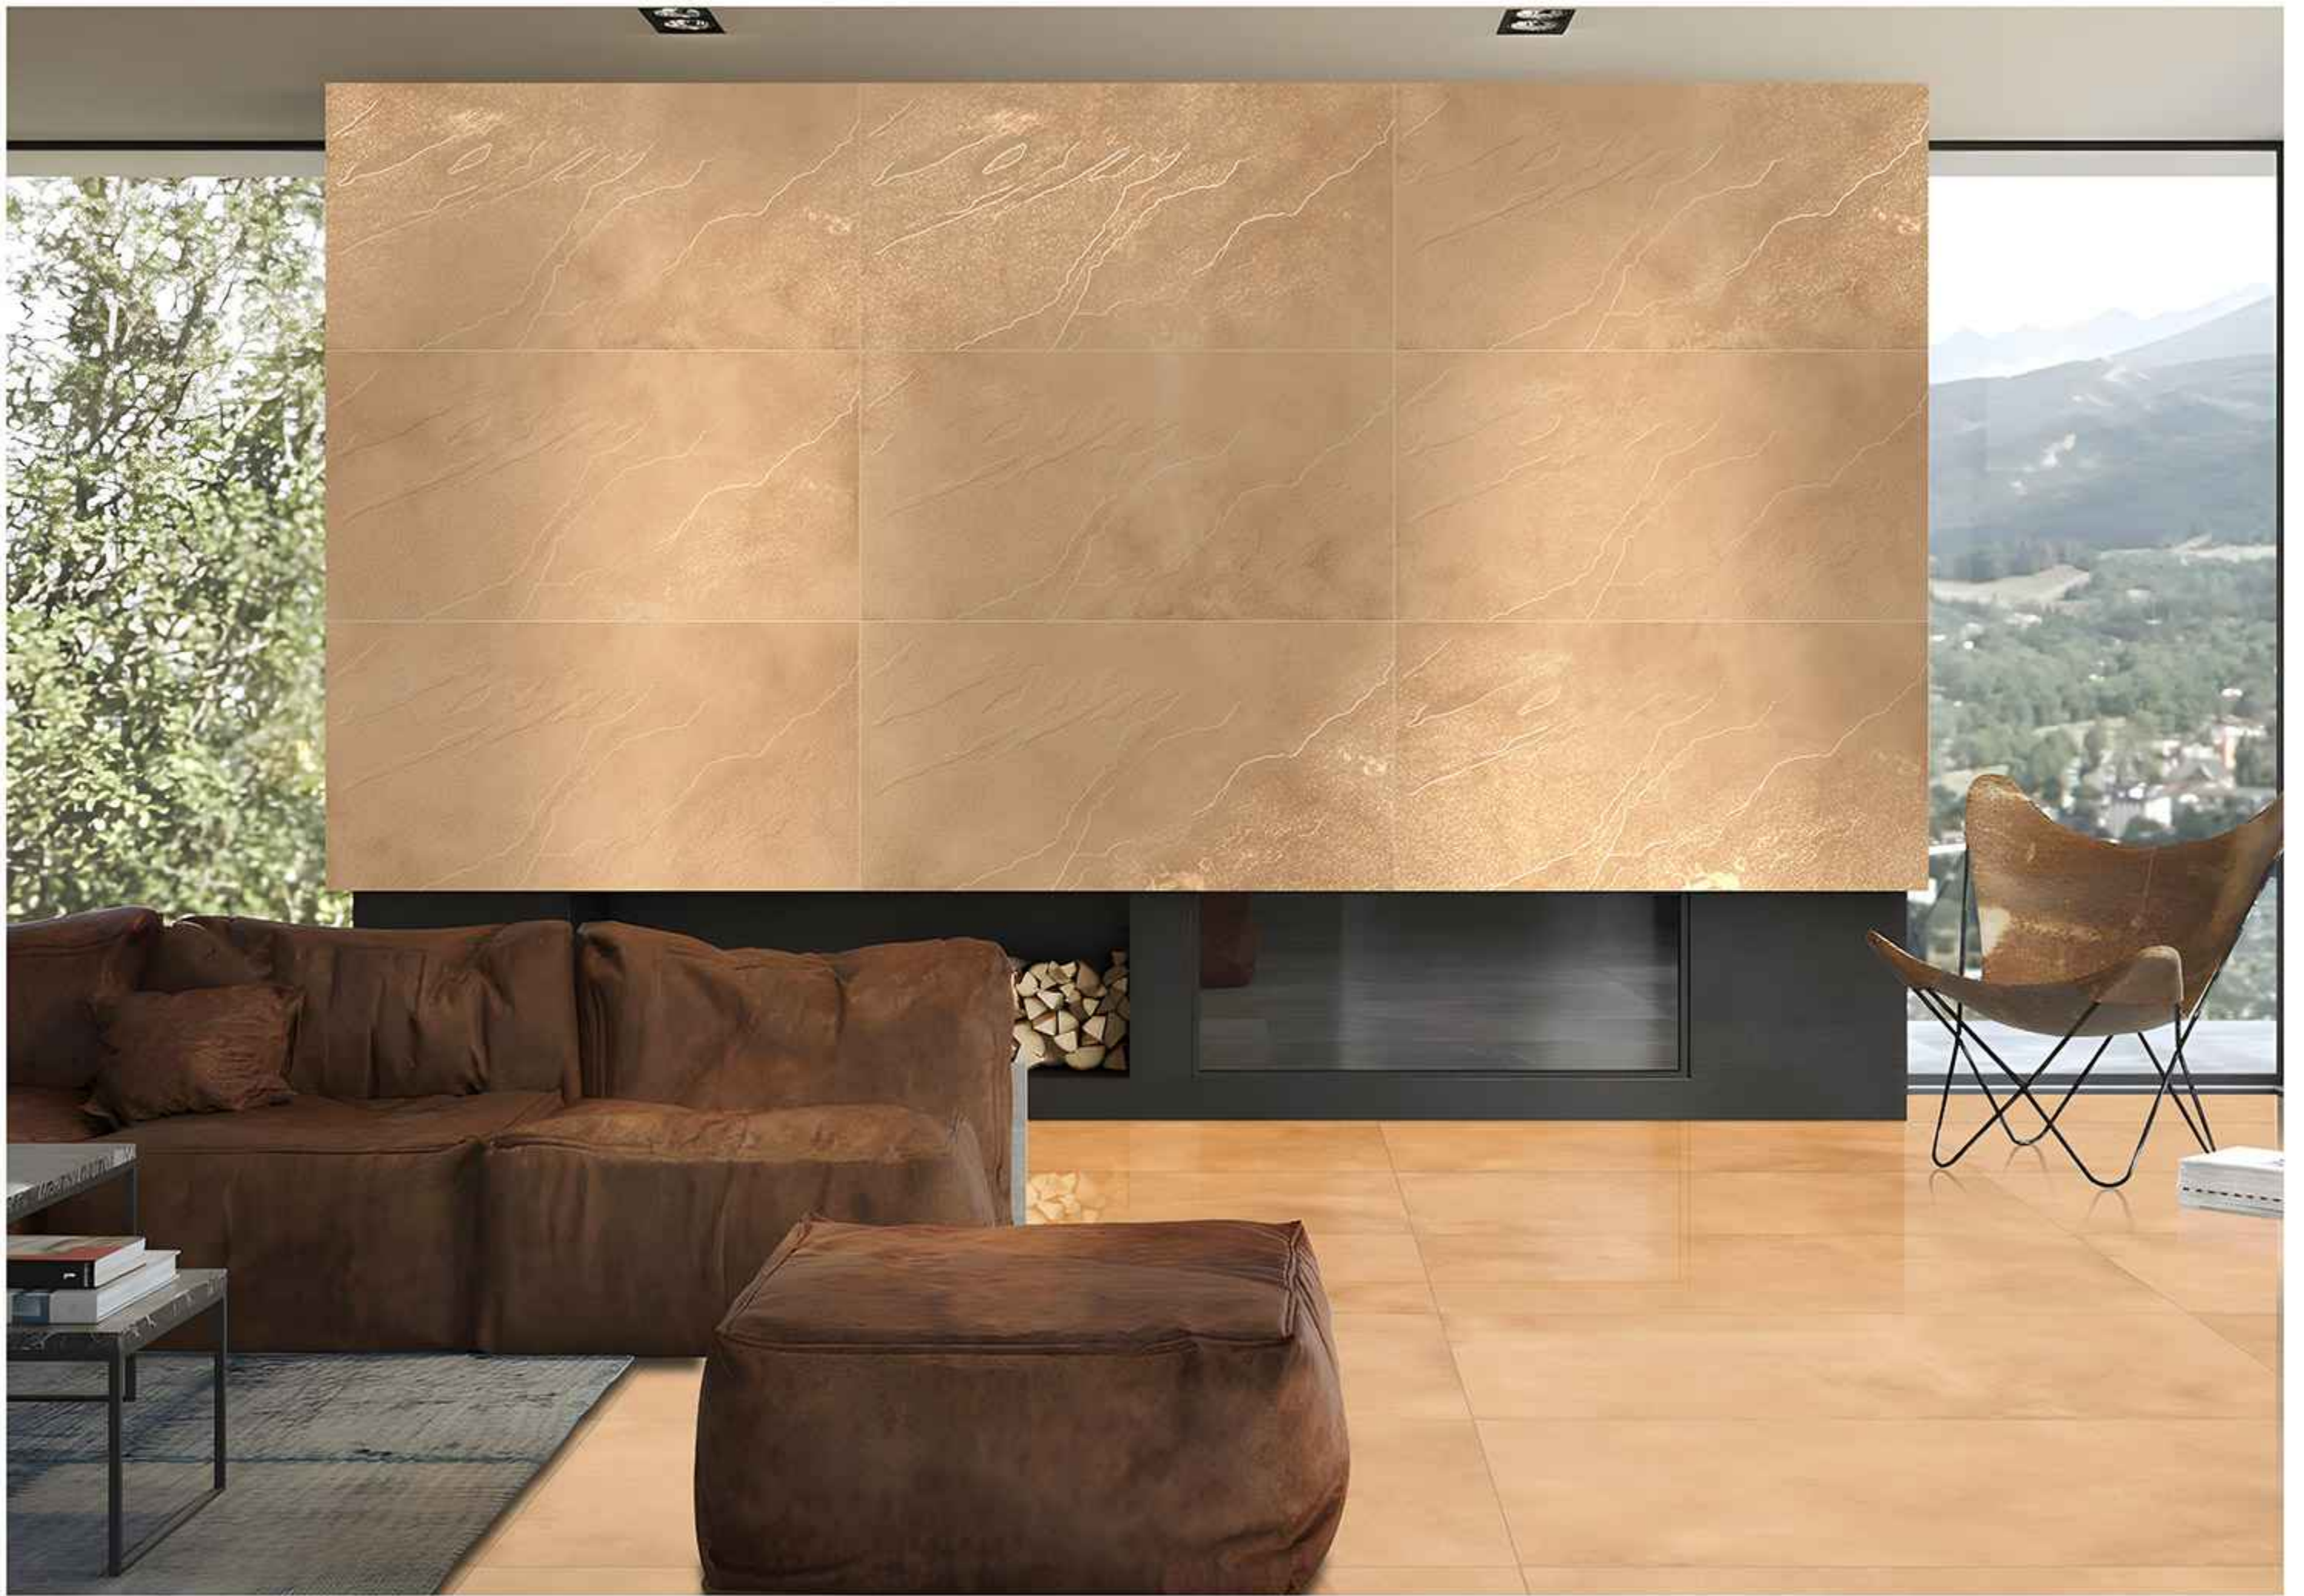

FOSSIL PUNCH | 600X1200MM

Status[®]
CERAMIC

IVORY

RANDOM:4 COLOR | 600X1200MM

FOSSIL IVORY

FOSSIL PUNCH | 600X1200MM

Status[®]
CERAMIC

TANGERINE