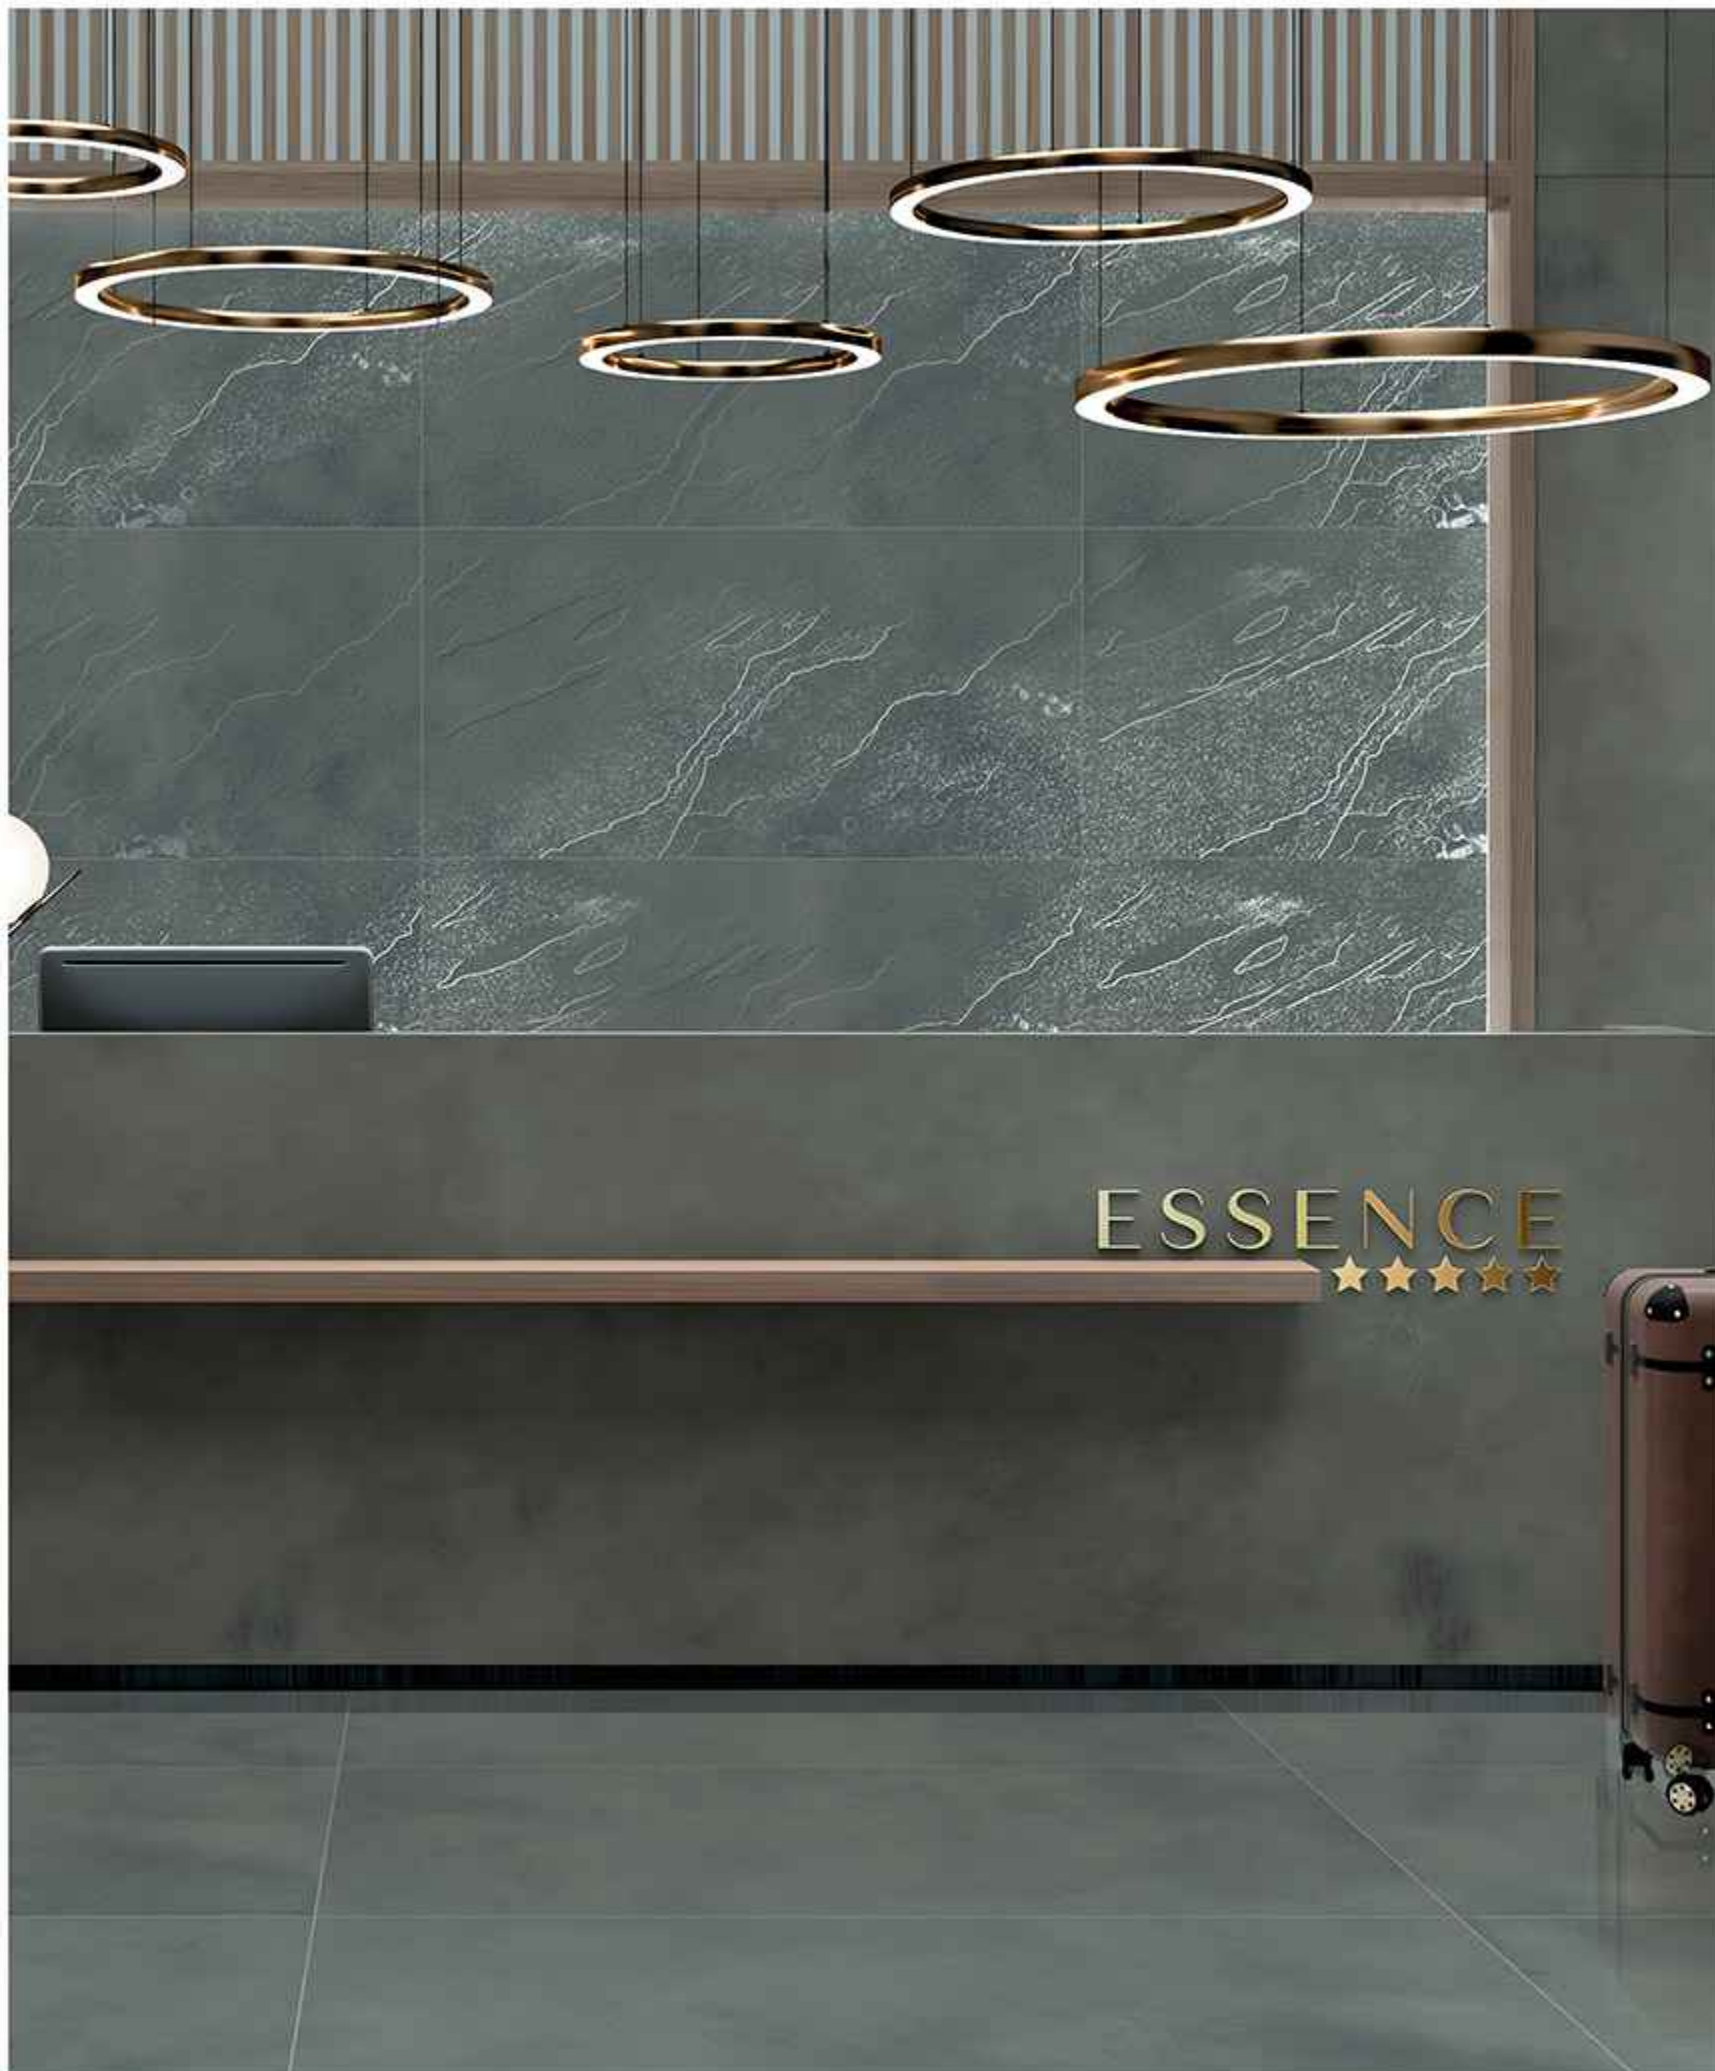

RANDOM:4 | COLOR | 600X1200MM

FOSSIL COAL

FOSSIL PUNCH | 600X1200MM

Status®
CERAMIC

FOREST

RANDOM:4 COLOR | 600X1200MM

FOSSIL FOREST

FOSSIL PUNCH | 600X1200MM