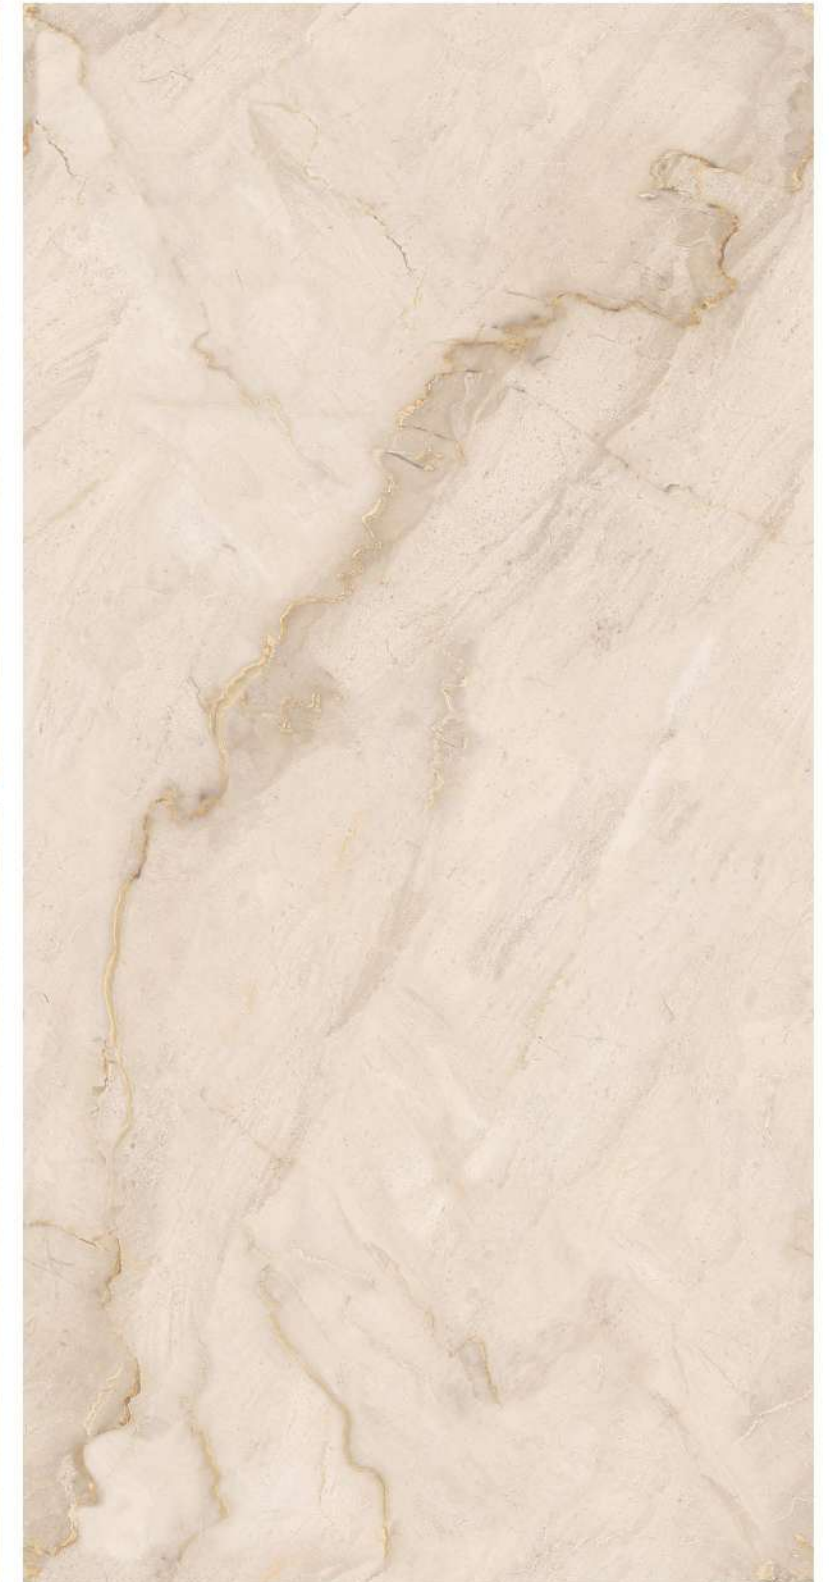

Status®
CERAMIC

**600x
1200mm**

Carving
Series

ICONIC BEIGE

4 Random

Finish :
Carving

Thickness :
9mm

**Glazed
Vitrified Tiles**