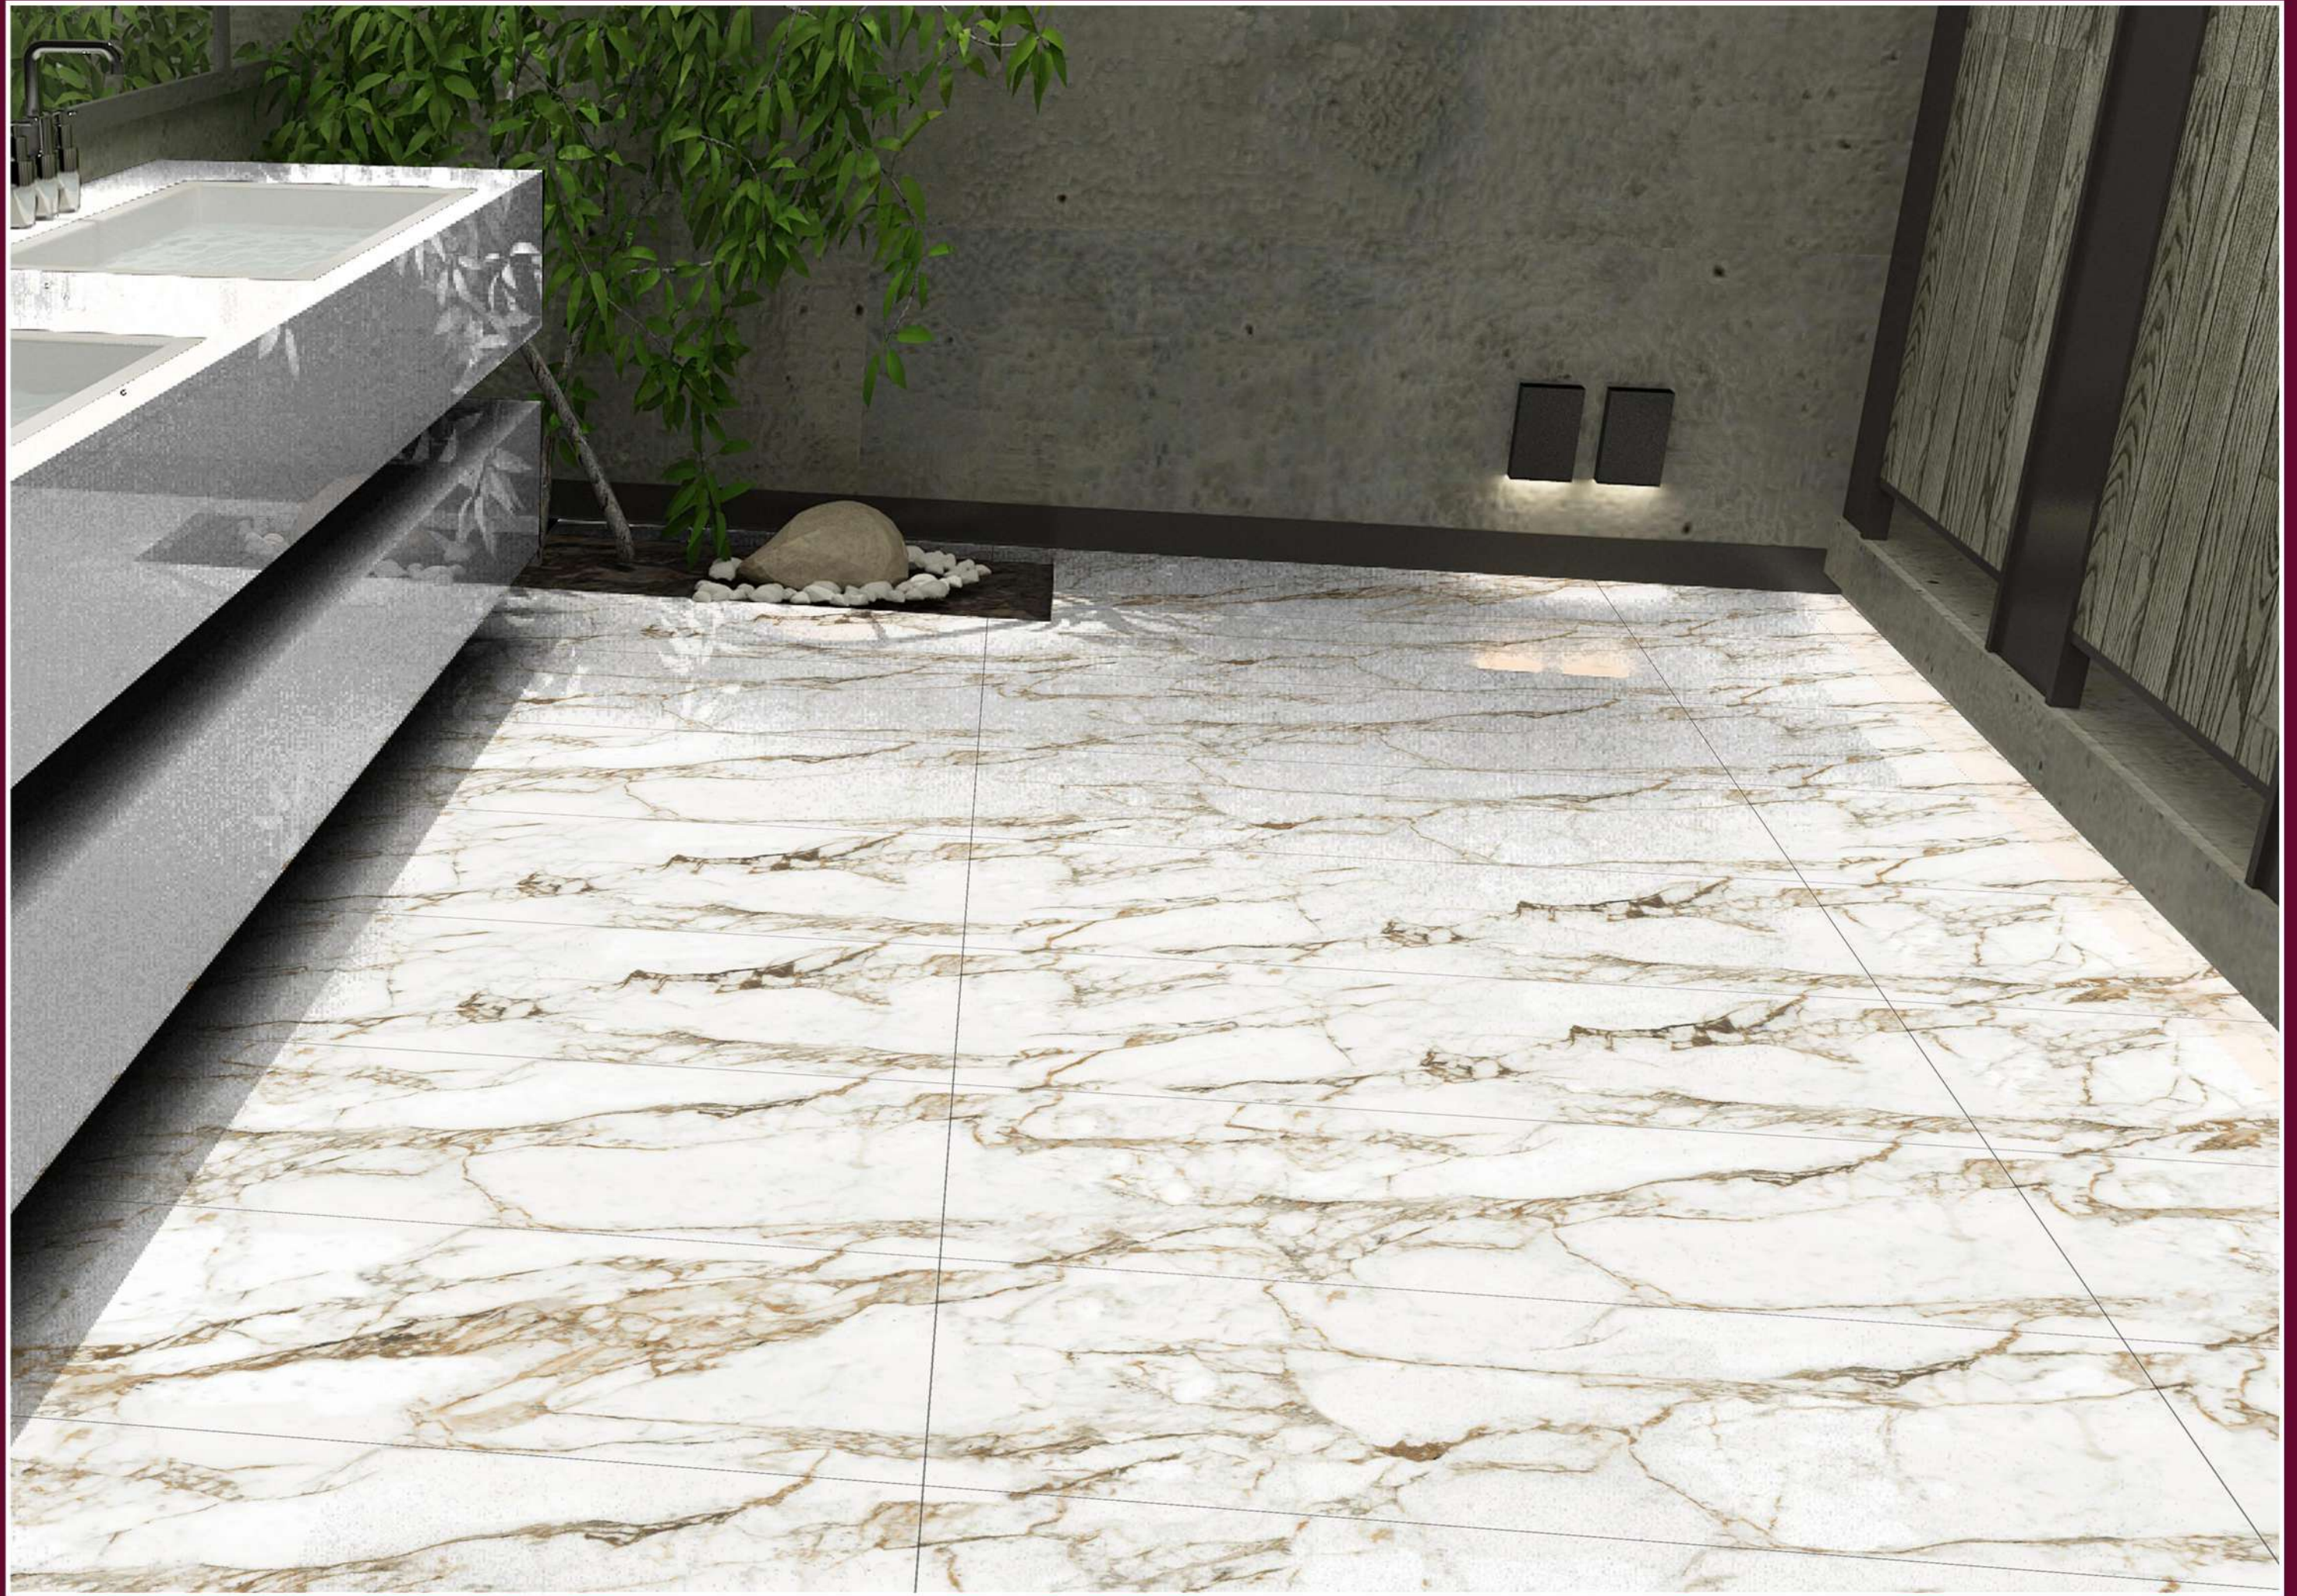

**600x
1200mm**

Carving
Series

VOLKAS BROWN

4 Random

Finish :
Carving

Thickness :
9mm

**Glazed
Vitrified Tiles**

TECHNICAL SPECIFICATION GSVT