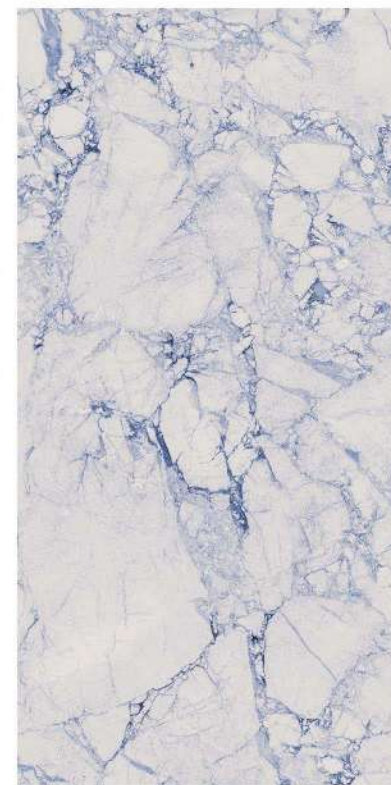

Status®
CERAMIC

**600x
1200mm**

Carving
Series

REFIN BLUE

4 Random

Finish :
Carving

Thickness :
9mm

**Glazed
Vitrified Tiles**