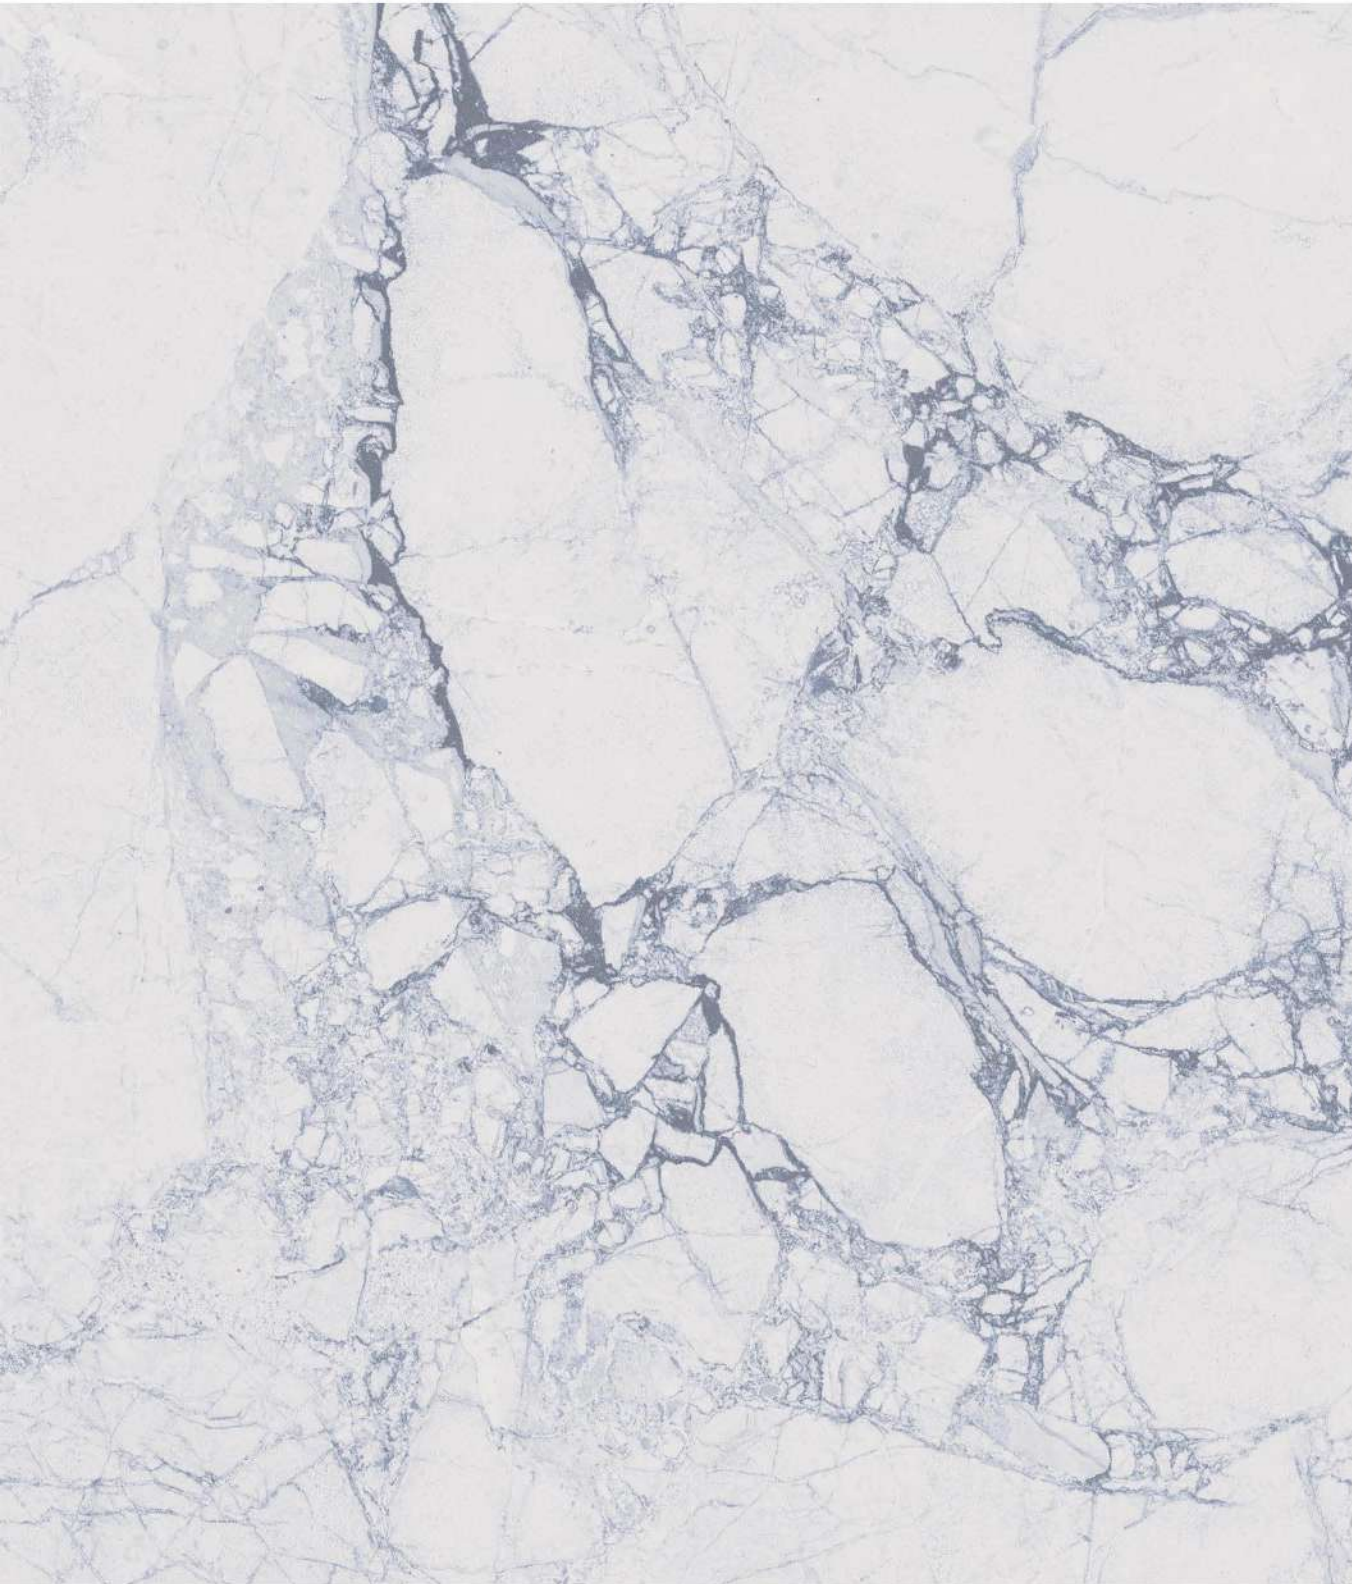

Status®
CERAMIC

**600x
1200mm**

Carving
Series

REFIN SKY

4 Random

Finish :
Carving

Thickness :
9mm

**Glazed
Vitrified Tiles**