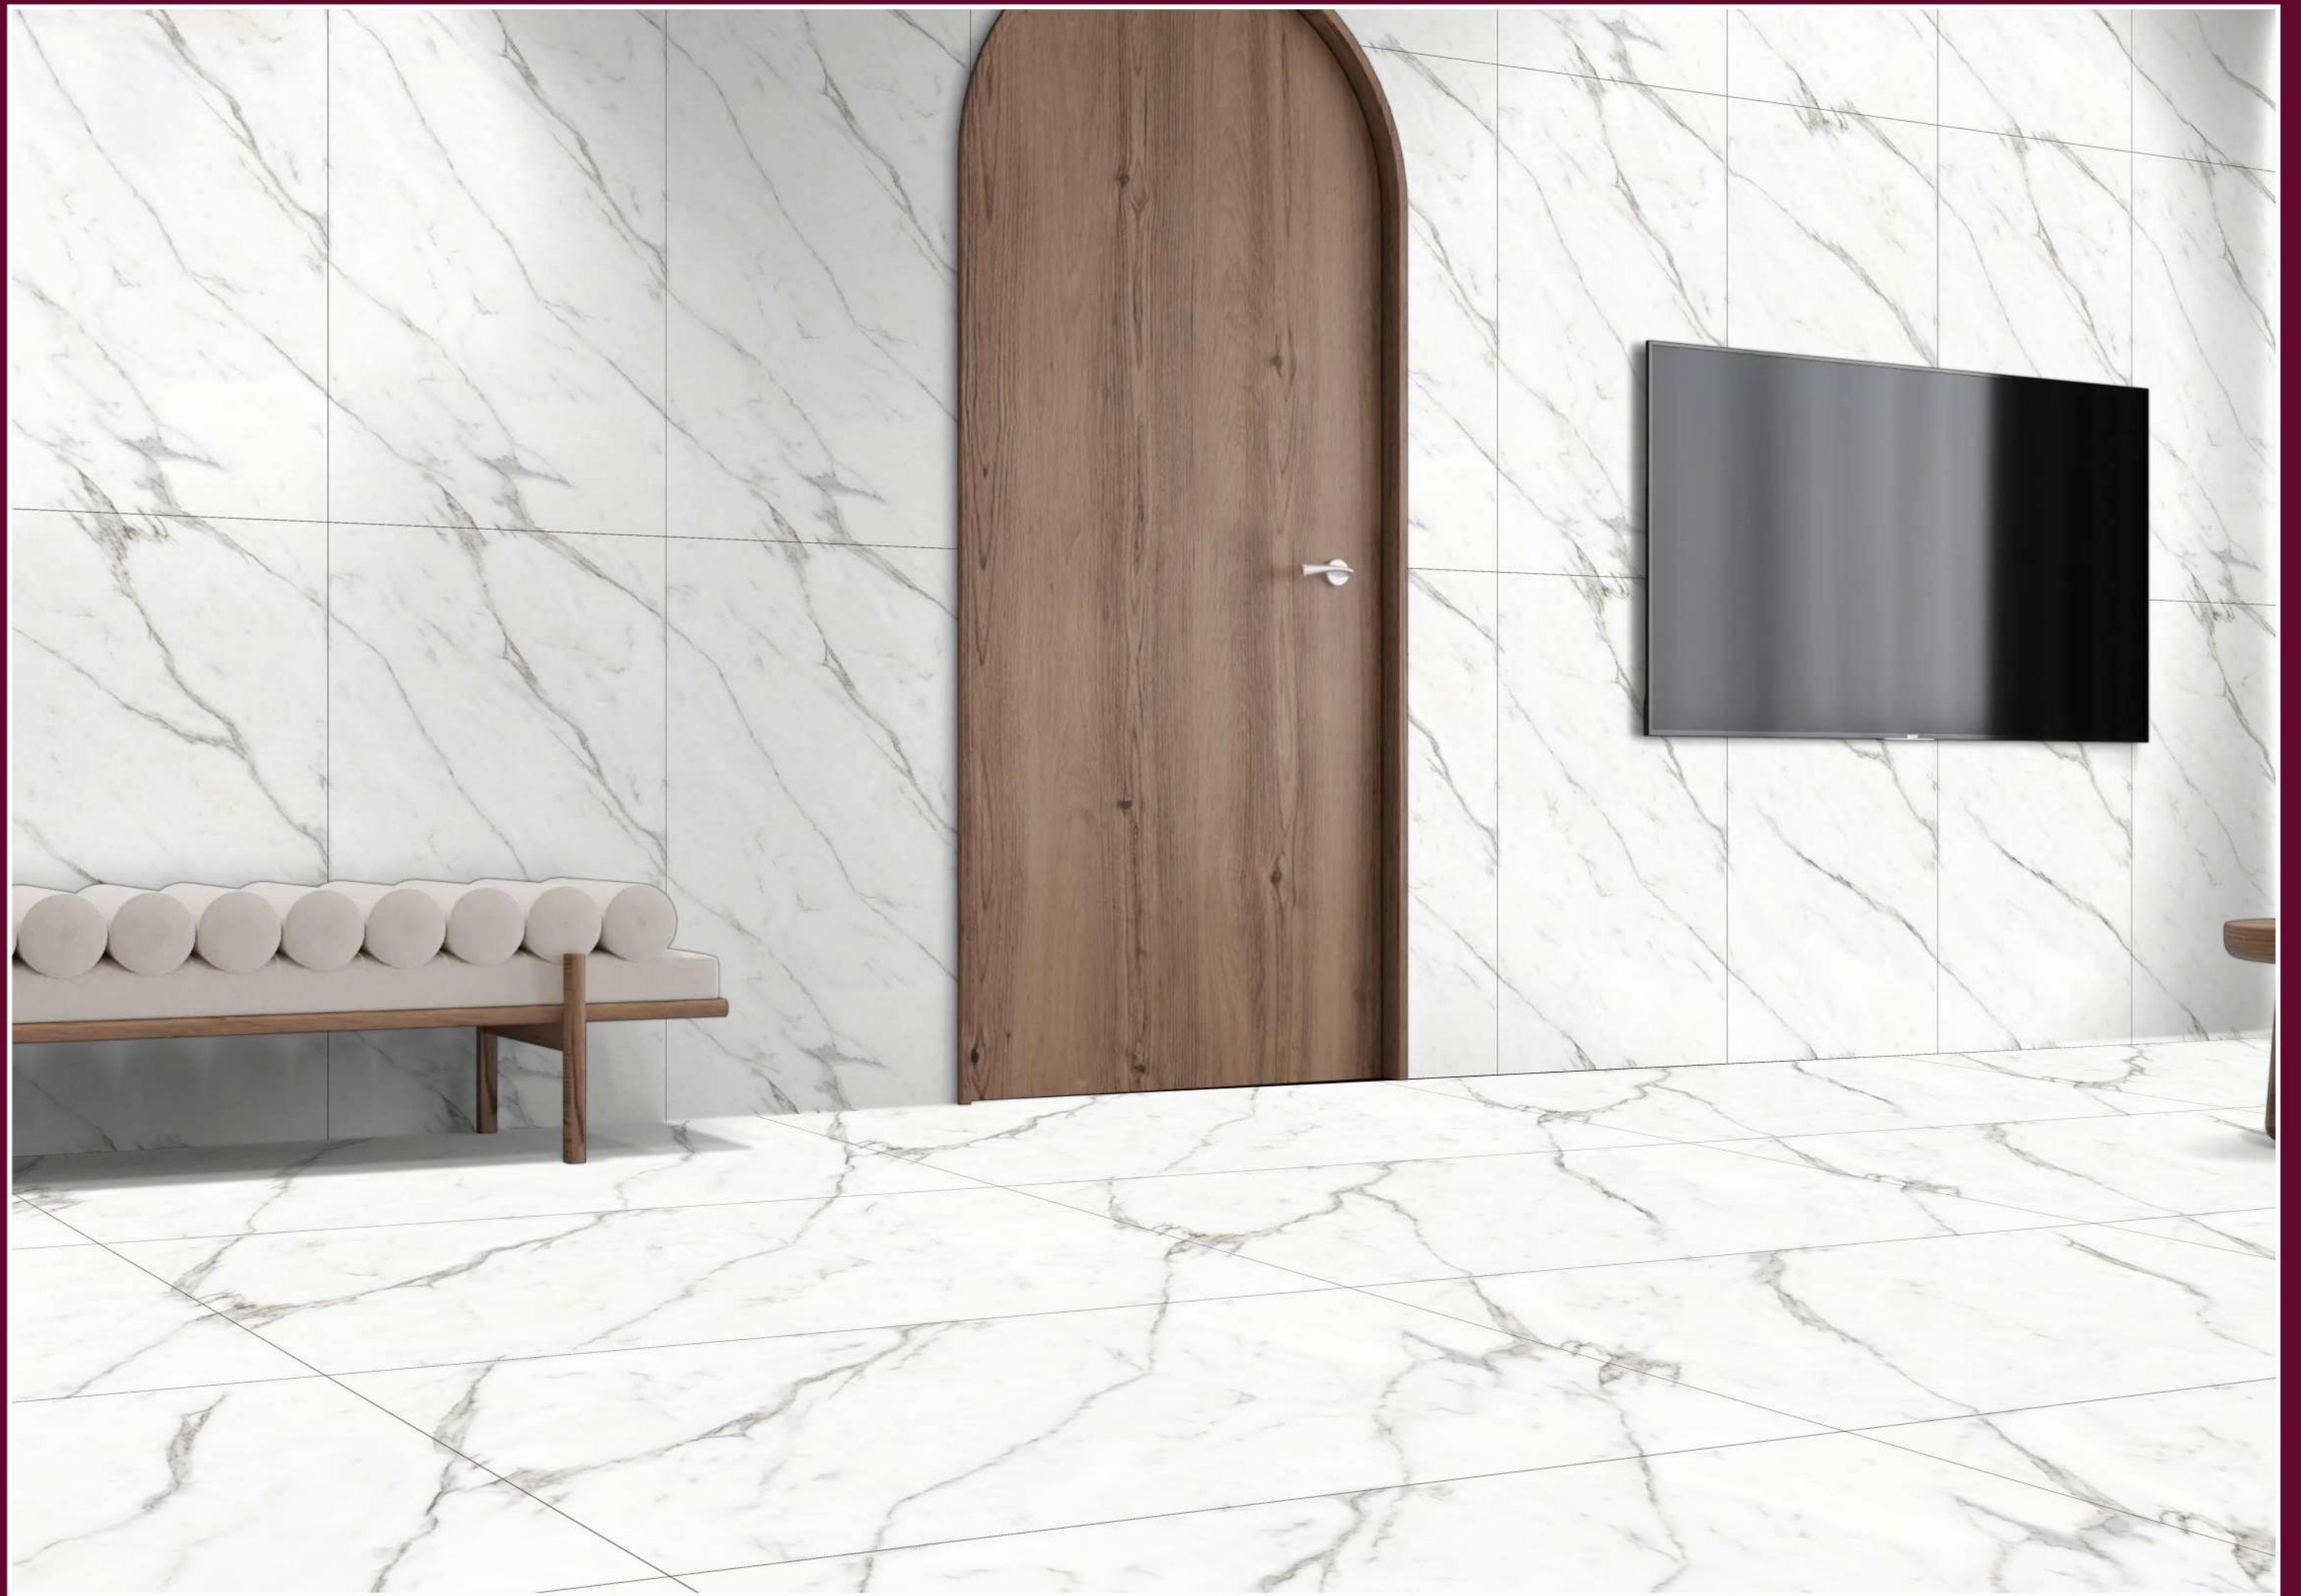

**600x
1200mm**

Carving
Series

BRANCO WHITE

4 Random

Finish :
Carving

Thickness :
9mm

**Glazed
Vitrified Tiles**

Status[®]
CERAMIC