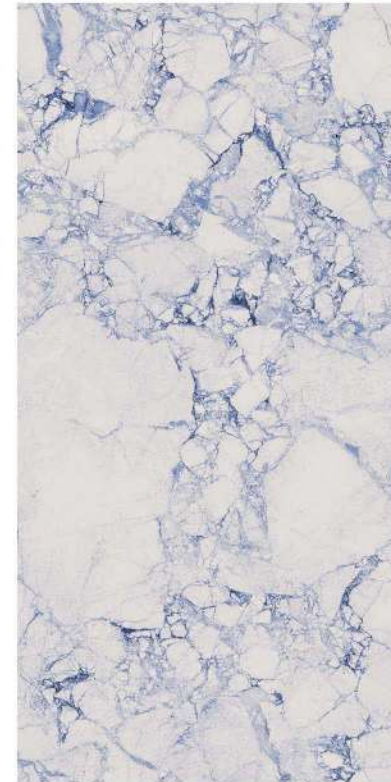

Status®
CERAMIC

**600x
1200mm**

Carving
Series

REFIN BLUE

4 Random

Finish :
Carving

Thickness :
9mm

**Glazed
Vitrified Tiles**