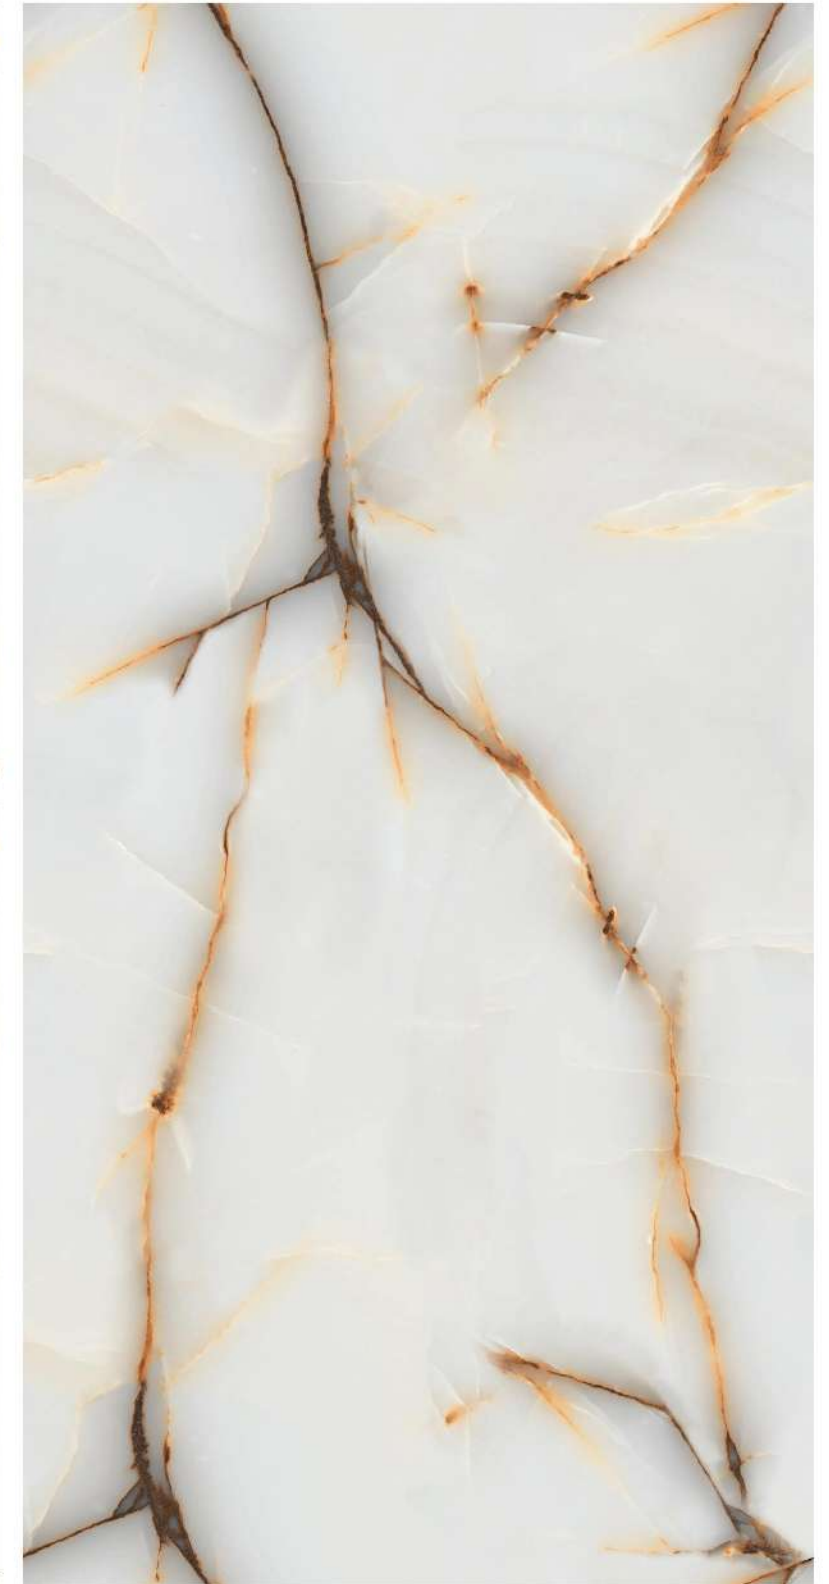

Status®
CERAMIC

**600x
1200mm**

Carving
Series

ONYX CRUMP

4 Random

Finish :
Carving

Thickness :
9mm

**Glazed
Vitrified Tiles**