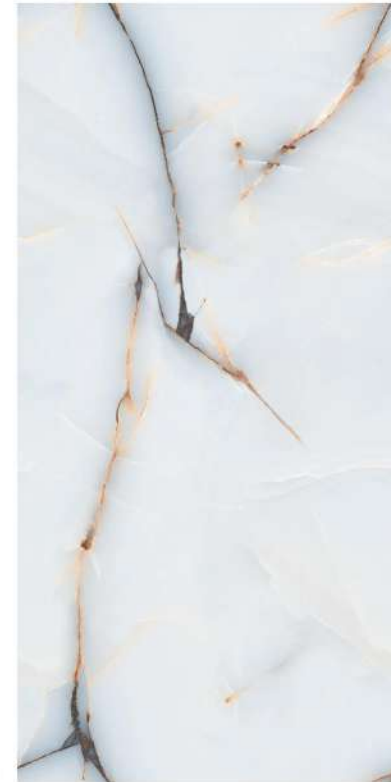

Status®
CERAMIC

**600x
1200mm**

Carving
Series

ONYX ICE

4 Random

Finish :
Carving

Thickness :
9mm

**Glazed
Vitrified Tiles**