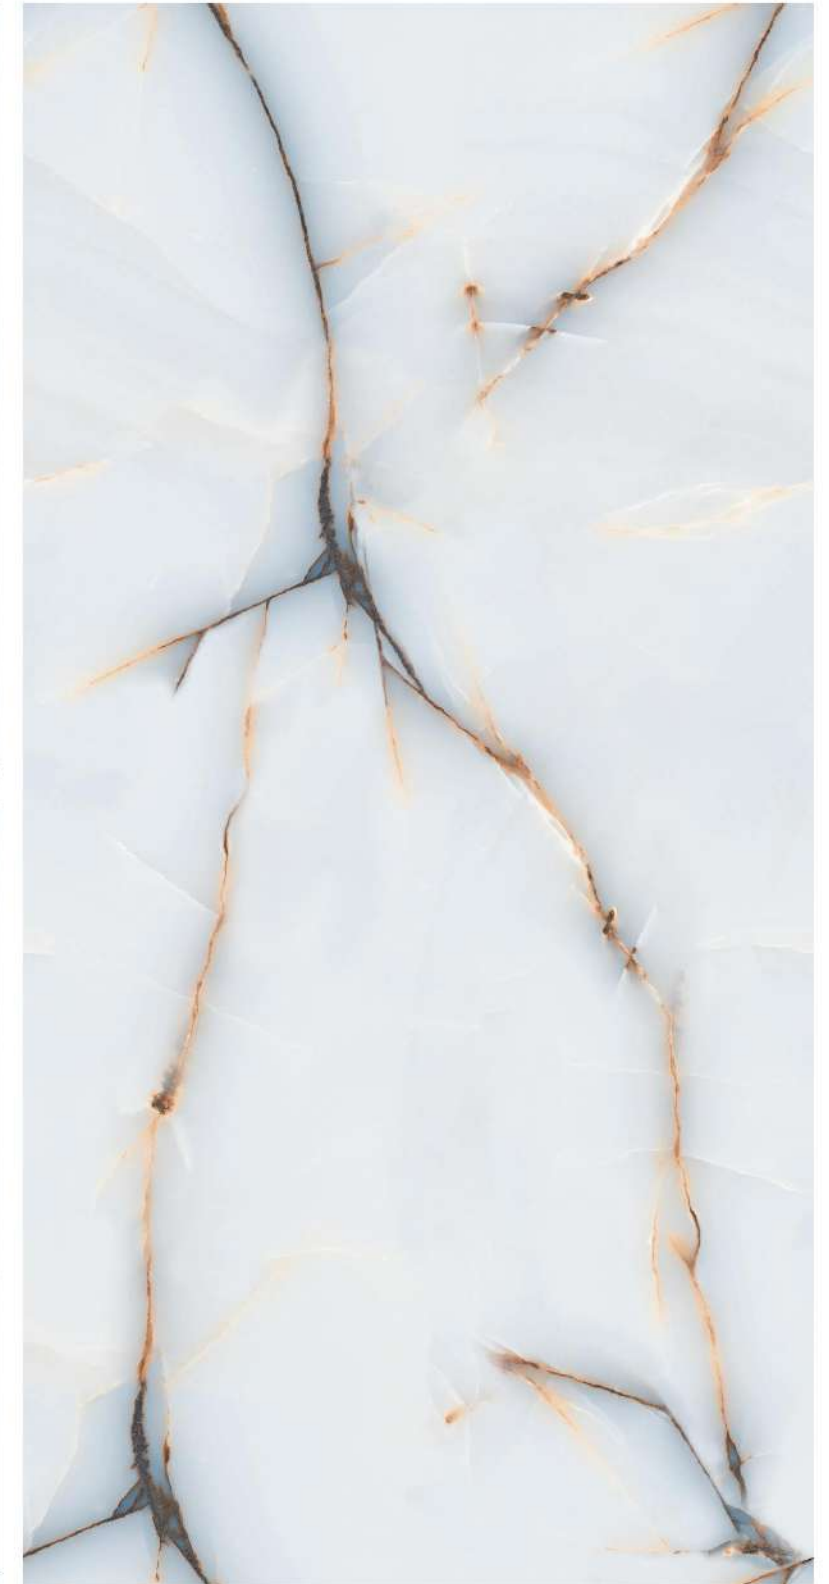

Status®
CERAMIC

**600x
1200mm**

Carving
Series

ONYX ICE

4 Random

Finish :
Carving

Thickness :
9mm

**Glazed
Vitrified Tiles**