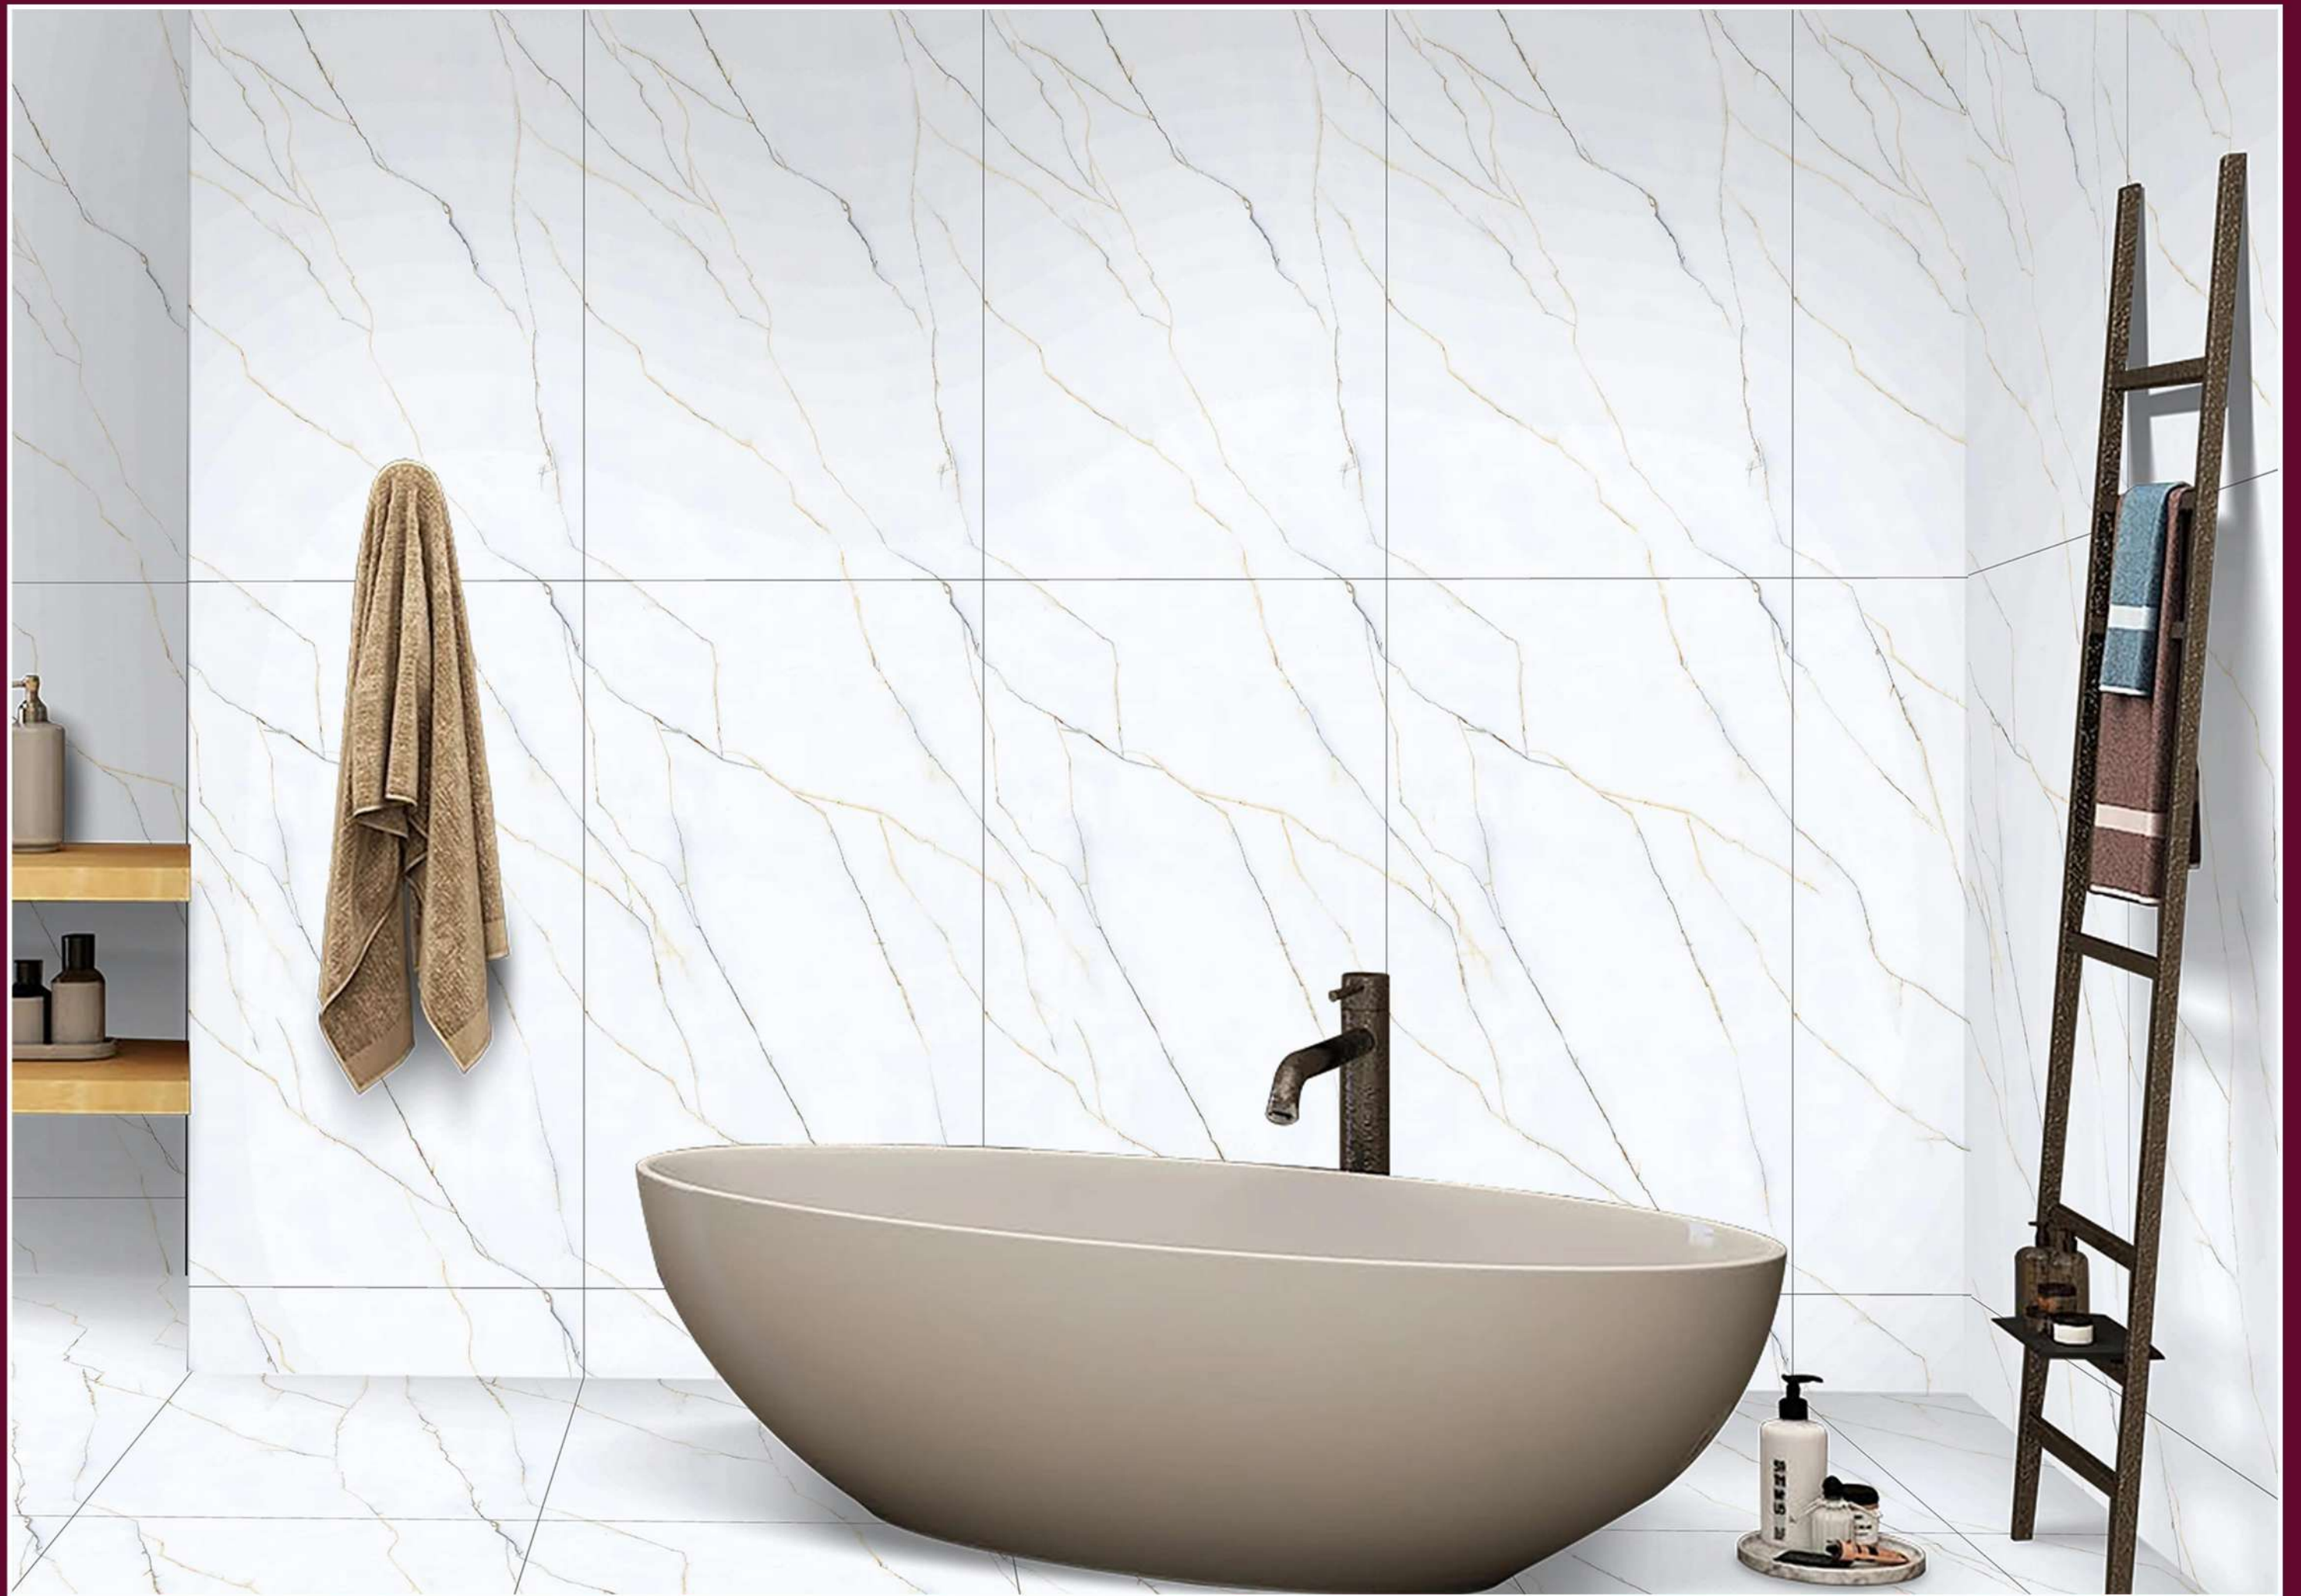

**600x
1200mm**

Carving
Series

IRIS WHITE

4 Random

Finish :
Carving

Thickness :
9mm

**Glazed
Vitrified Tiles**

Status[®]
CERAMIC