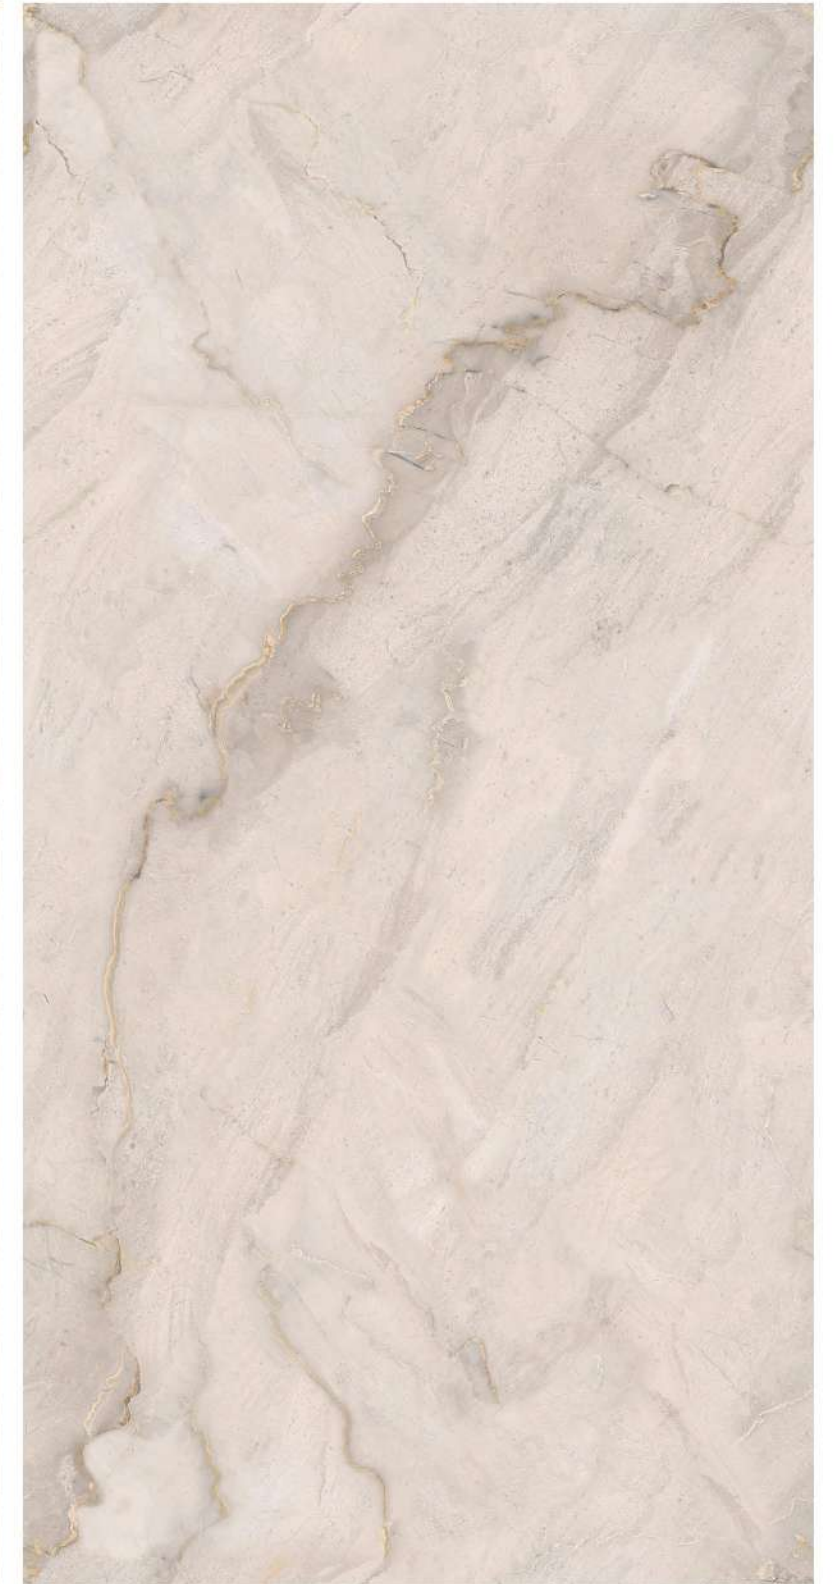

Status®
CERAMIC

**600x
1200mm**

Carving
Series

ICONIC THUNDER

4 Random

Finish :
Carving

Thickness :
9mm

**Glazed
Vitrified Tiles**