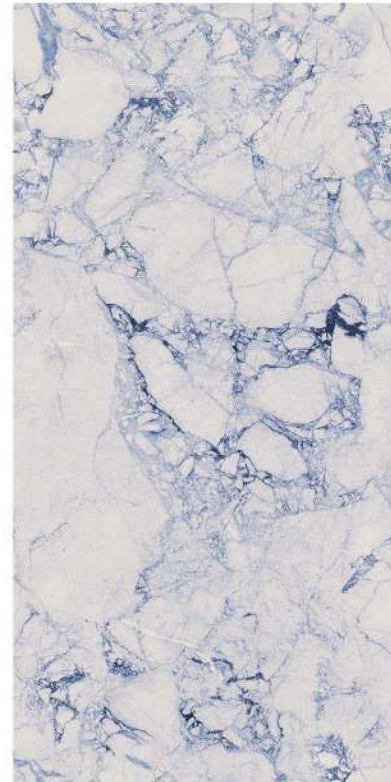

Status®
CERAMIC

**600x
1200mm**

Carving
Series

REFIN BLUE

4 Random

Finish :
Carving

Thickness :
9mm

**Glazed
Vitrified Tiles**