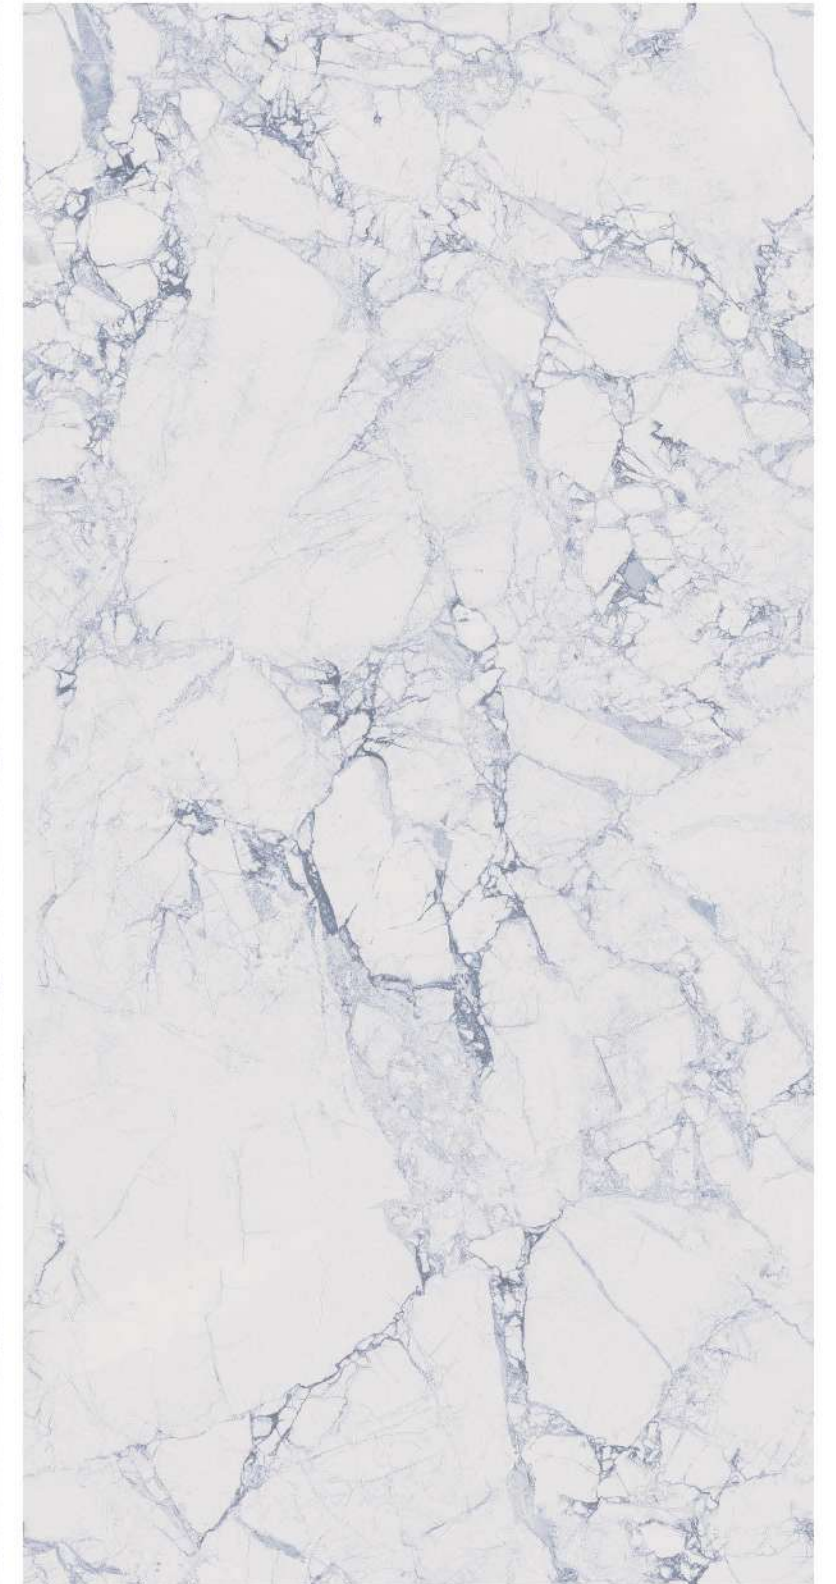

Status®
CERAMIC

**600x
1200mm**

Carving
Series

REFIN SKY

4 Random

Finish :
Carving

Thickness :
9mm

**Glazed
Vitrified Tiles**