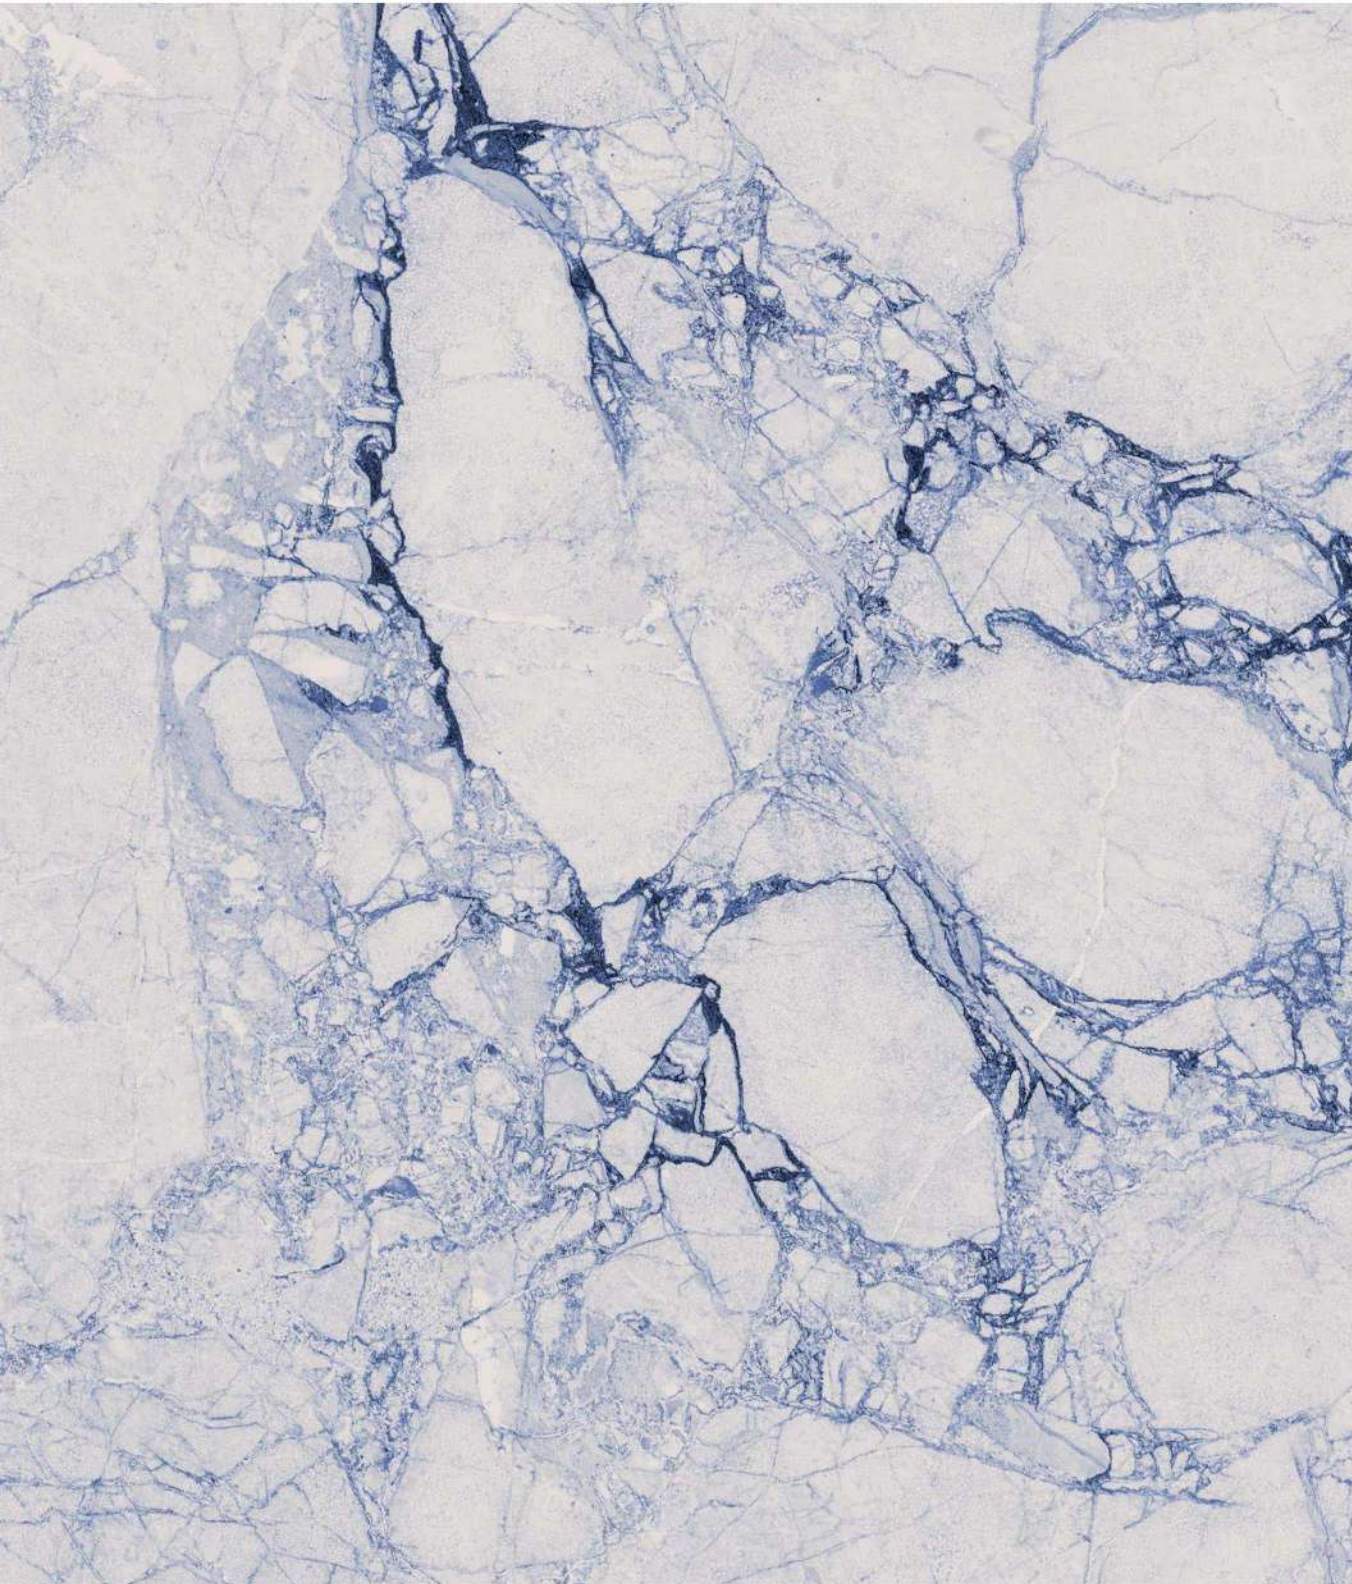

Status®
CERAMIC

**600x
1200mm**

Carving
Series

REFIN BLUE

4 Random

Finish :
Carving

Thickness :
9mm

**Glazed
Vitrified Tiles**