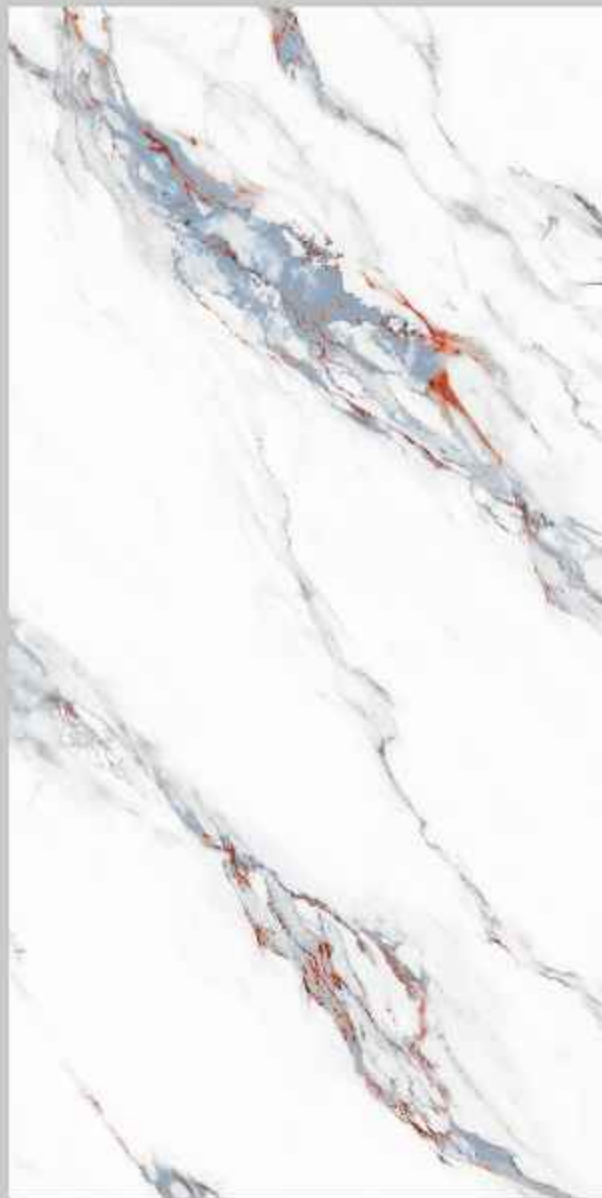

Status®  
CERAMIC

**SPIDER GOLD**

Surface: Gloster | Size: 600x1200mm | Random: 02 Faces

Status®  
CERAMIC

**VENERE GOLD**

Surface: Gloster | Size: 600x1200mm | Random: 04 Faces

**VENICE WHITE**

Surface: Gloster | Size: 600x1200mm | Random: 04 Faces

Status®  
CERAMIC

**VERTICO LINE**

Surface: Gloster | Size: 600x1200mm | Random: 04 Faces

Status<sup>®</sup>  
CERAMIC

Thank You!

[www.statusceramic.in](http://www.statusceramic.in)