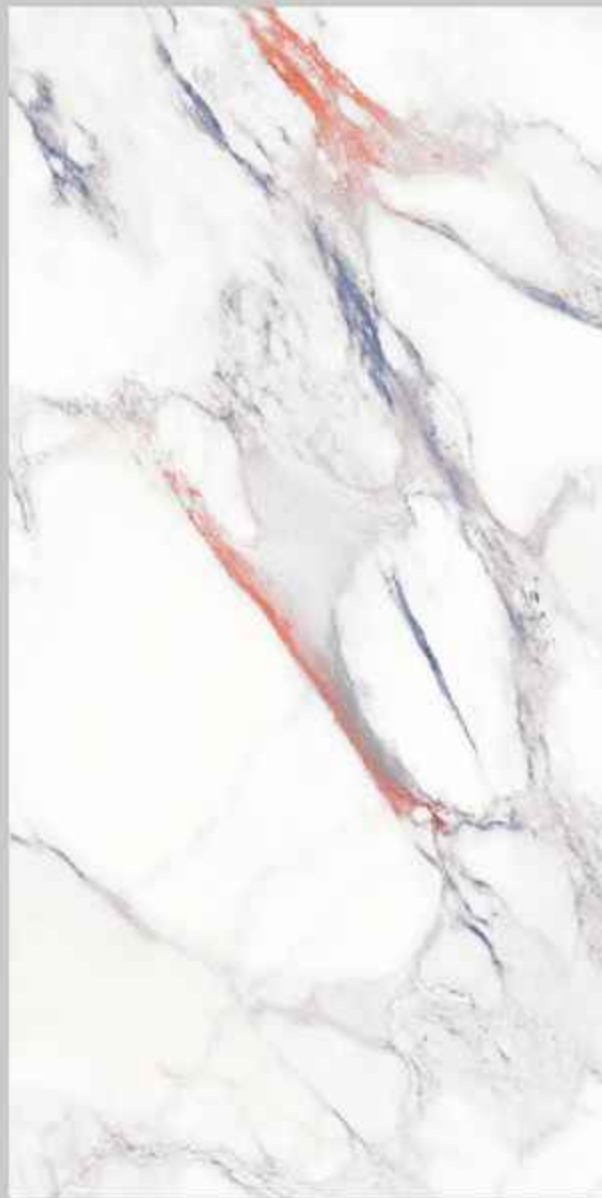

Surface: Gloster | Size: 600x1200mm | Random: 04 Faces

日本  
岩田  
株式会社

Status®  
CERAMIC

**ARMONIA MULTY**

Surface: Glue | Size: 600x1200mm | Random: 04 Faces

**BOTANIC WHITE**

Surface: Gloster | Size: 600x1200mm | Random: 03 Faces