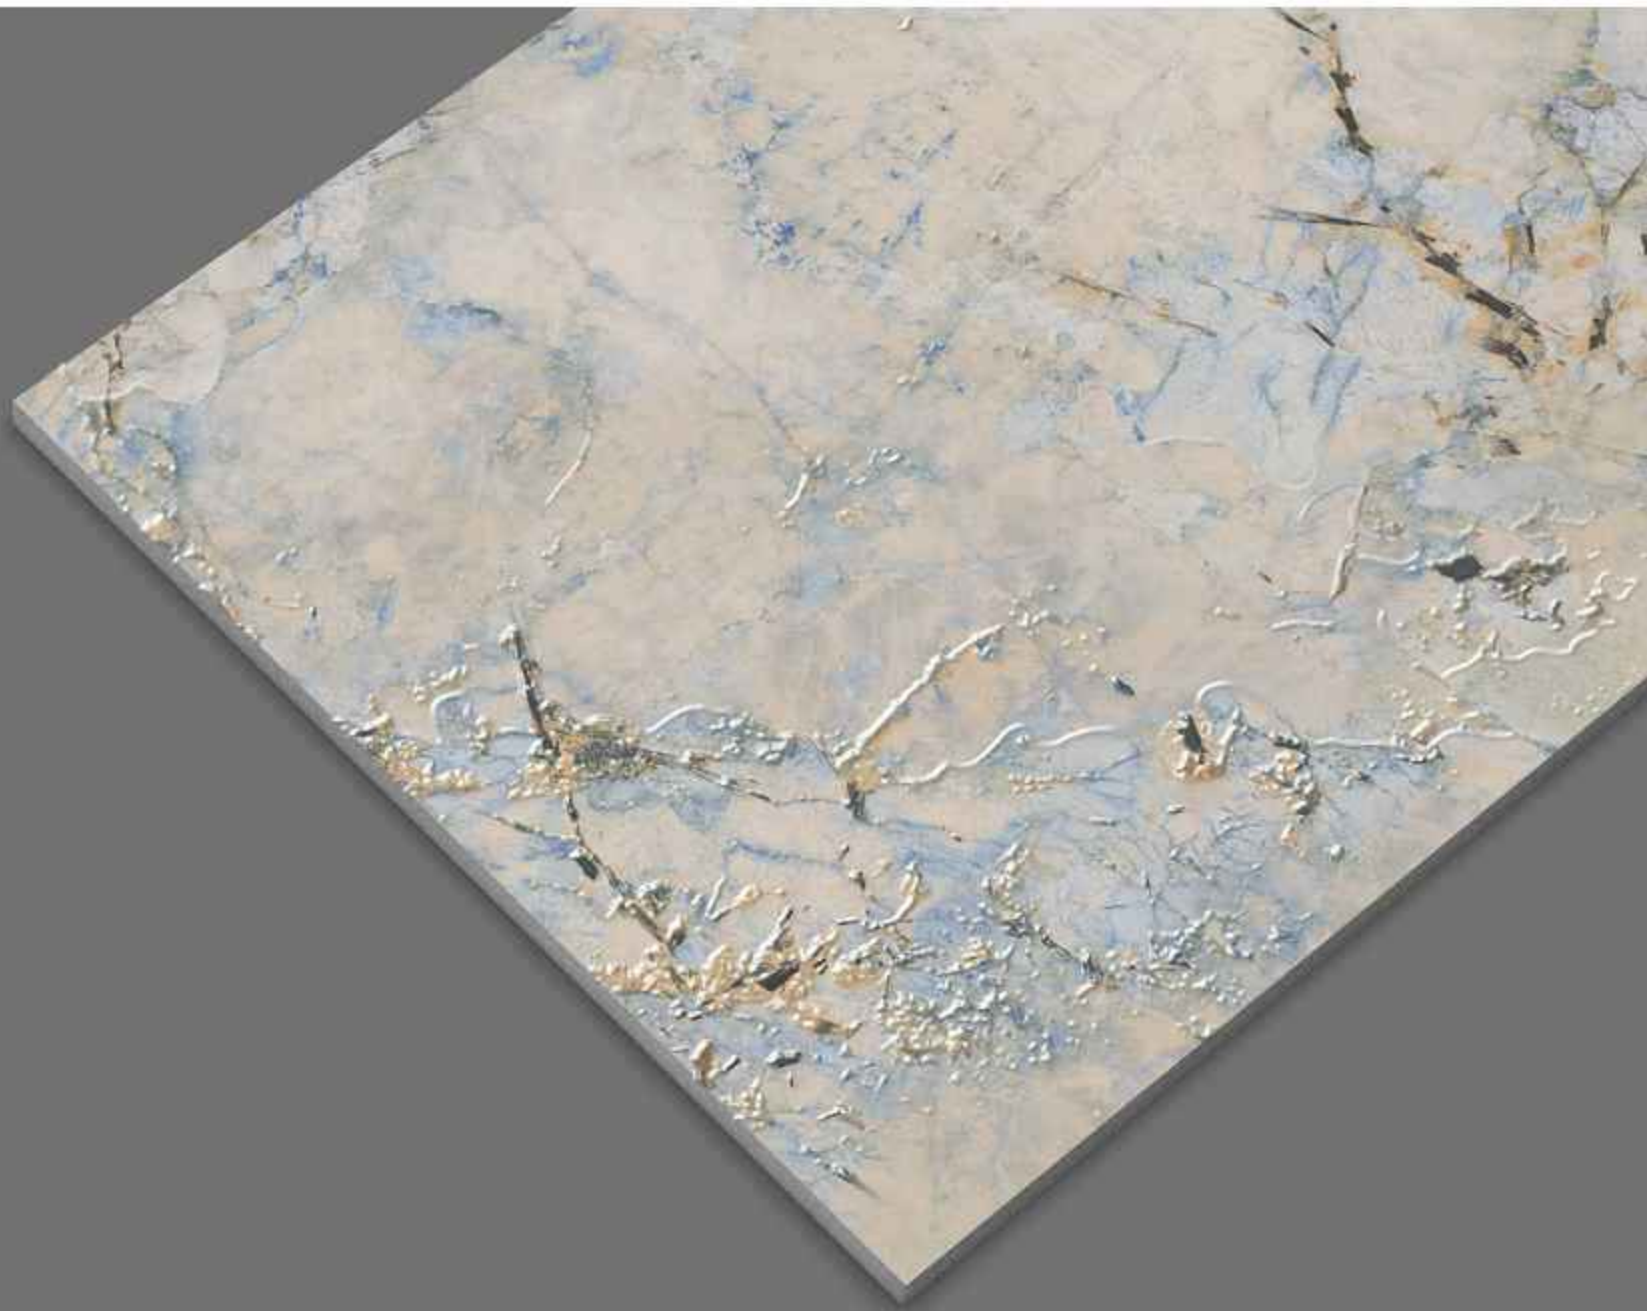

Status®  
CERAMIC

**ESTILLO BEIGE**

Surface: Gloster | Size: 600x1200mm | Random: 04 Faces

**ESTILLO BLUE**

Surface: Gloster | Size: 600x1200mm | Random: 04 Faces

**ESTILLO PINK**

Surface: Gloster | Size: 600x1200mm | Random: 04 Faces