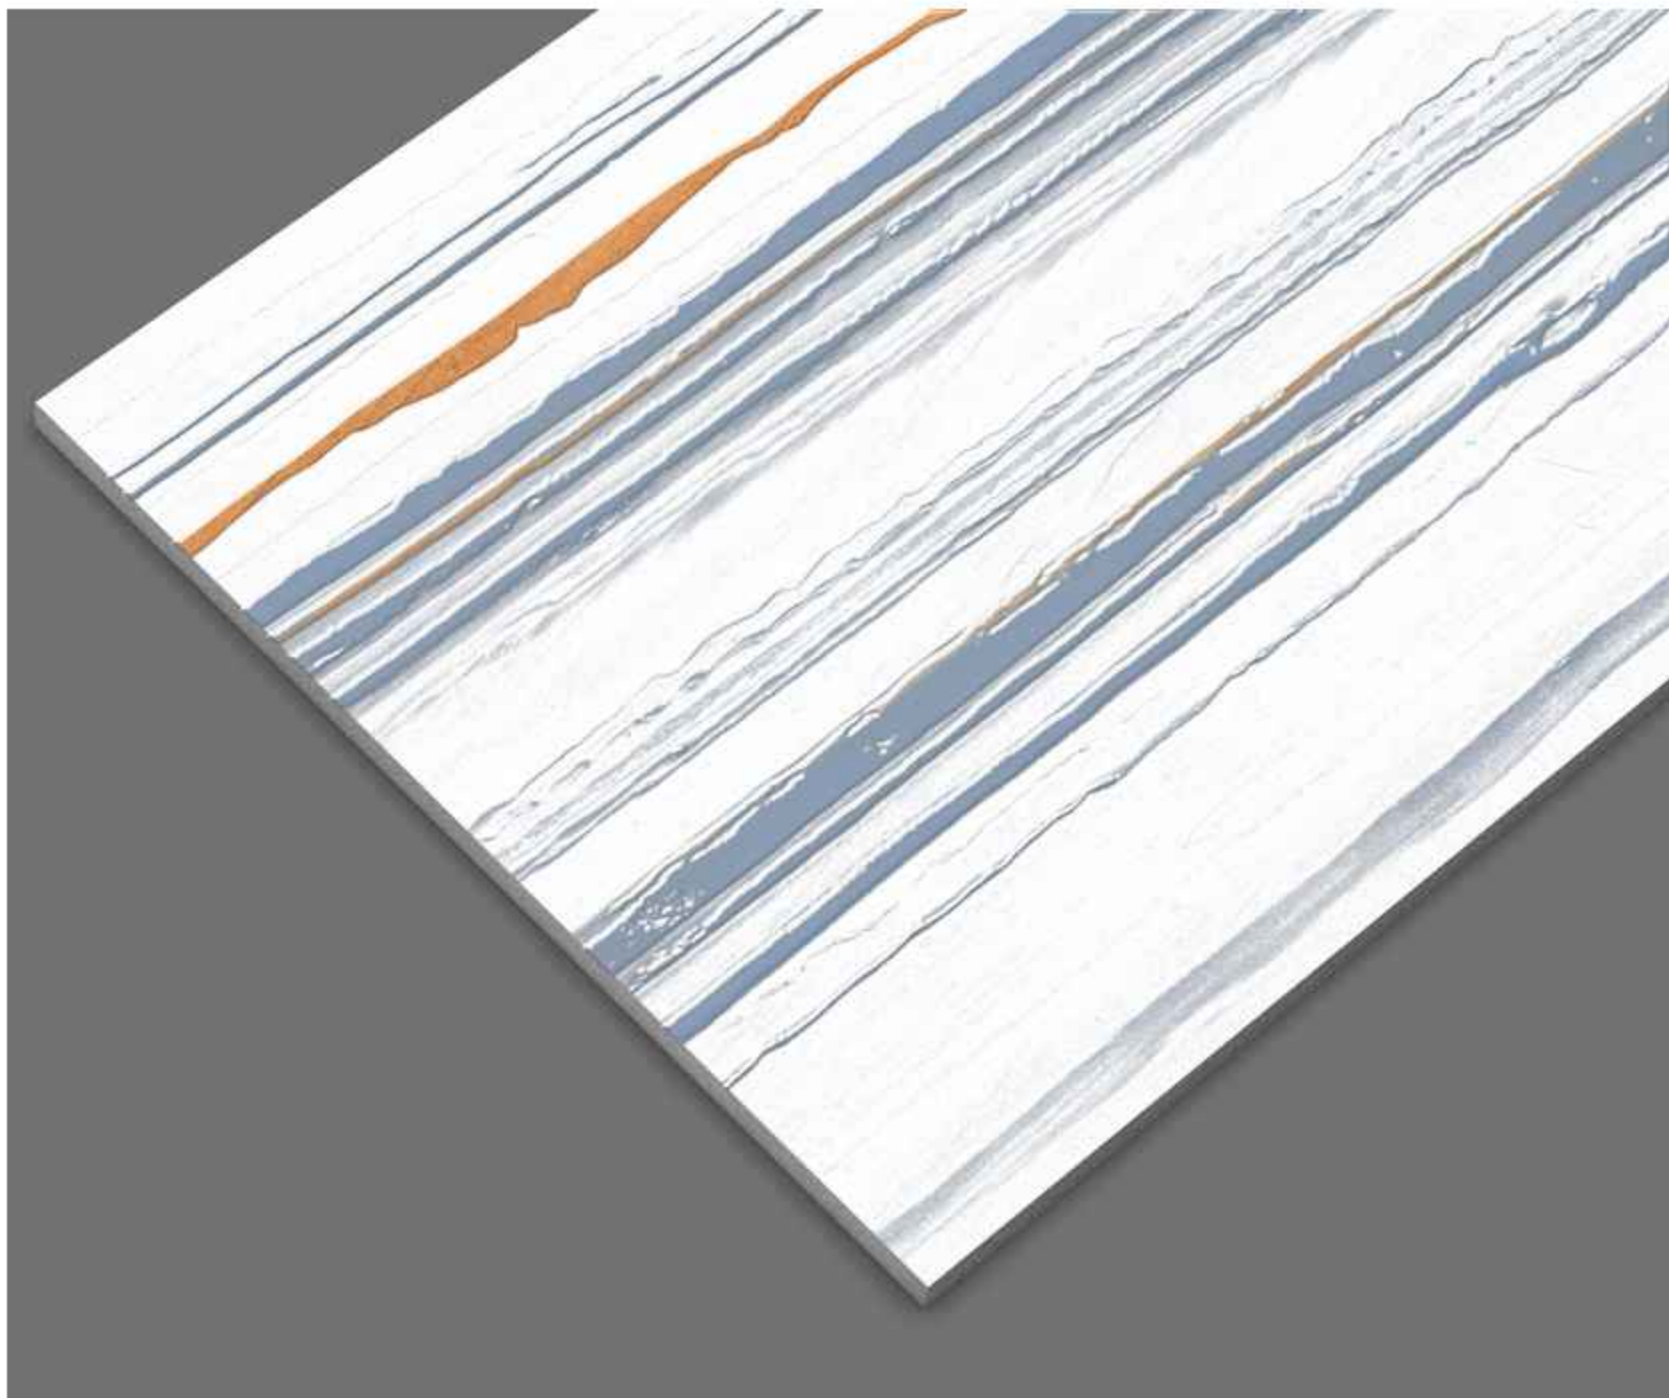

**RAIN WHITE**

Surface: Gloster | Size: 600x1200mm | Random: 04 Faces

Status®  
CERAMIC

SAHARA DARK GOLD

Surface: Gloster | Size: 600x1200mm | Random: 04 Faces

**SAHARA WHITE GOLD**

Surface: Glosster | Size: 600x1200mm | Random: 04 Faces