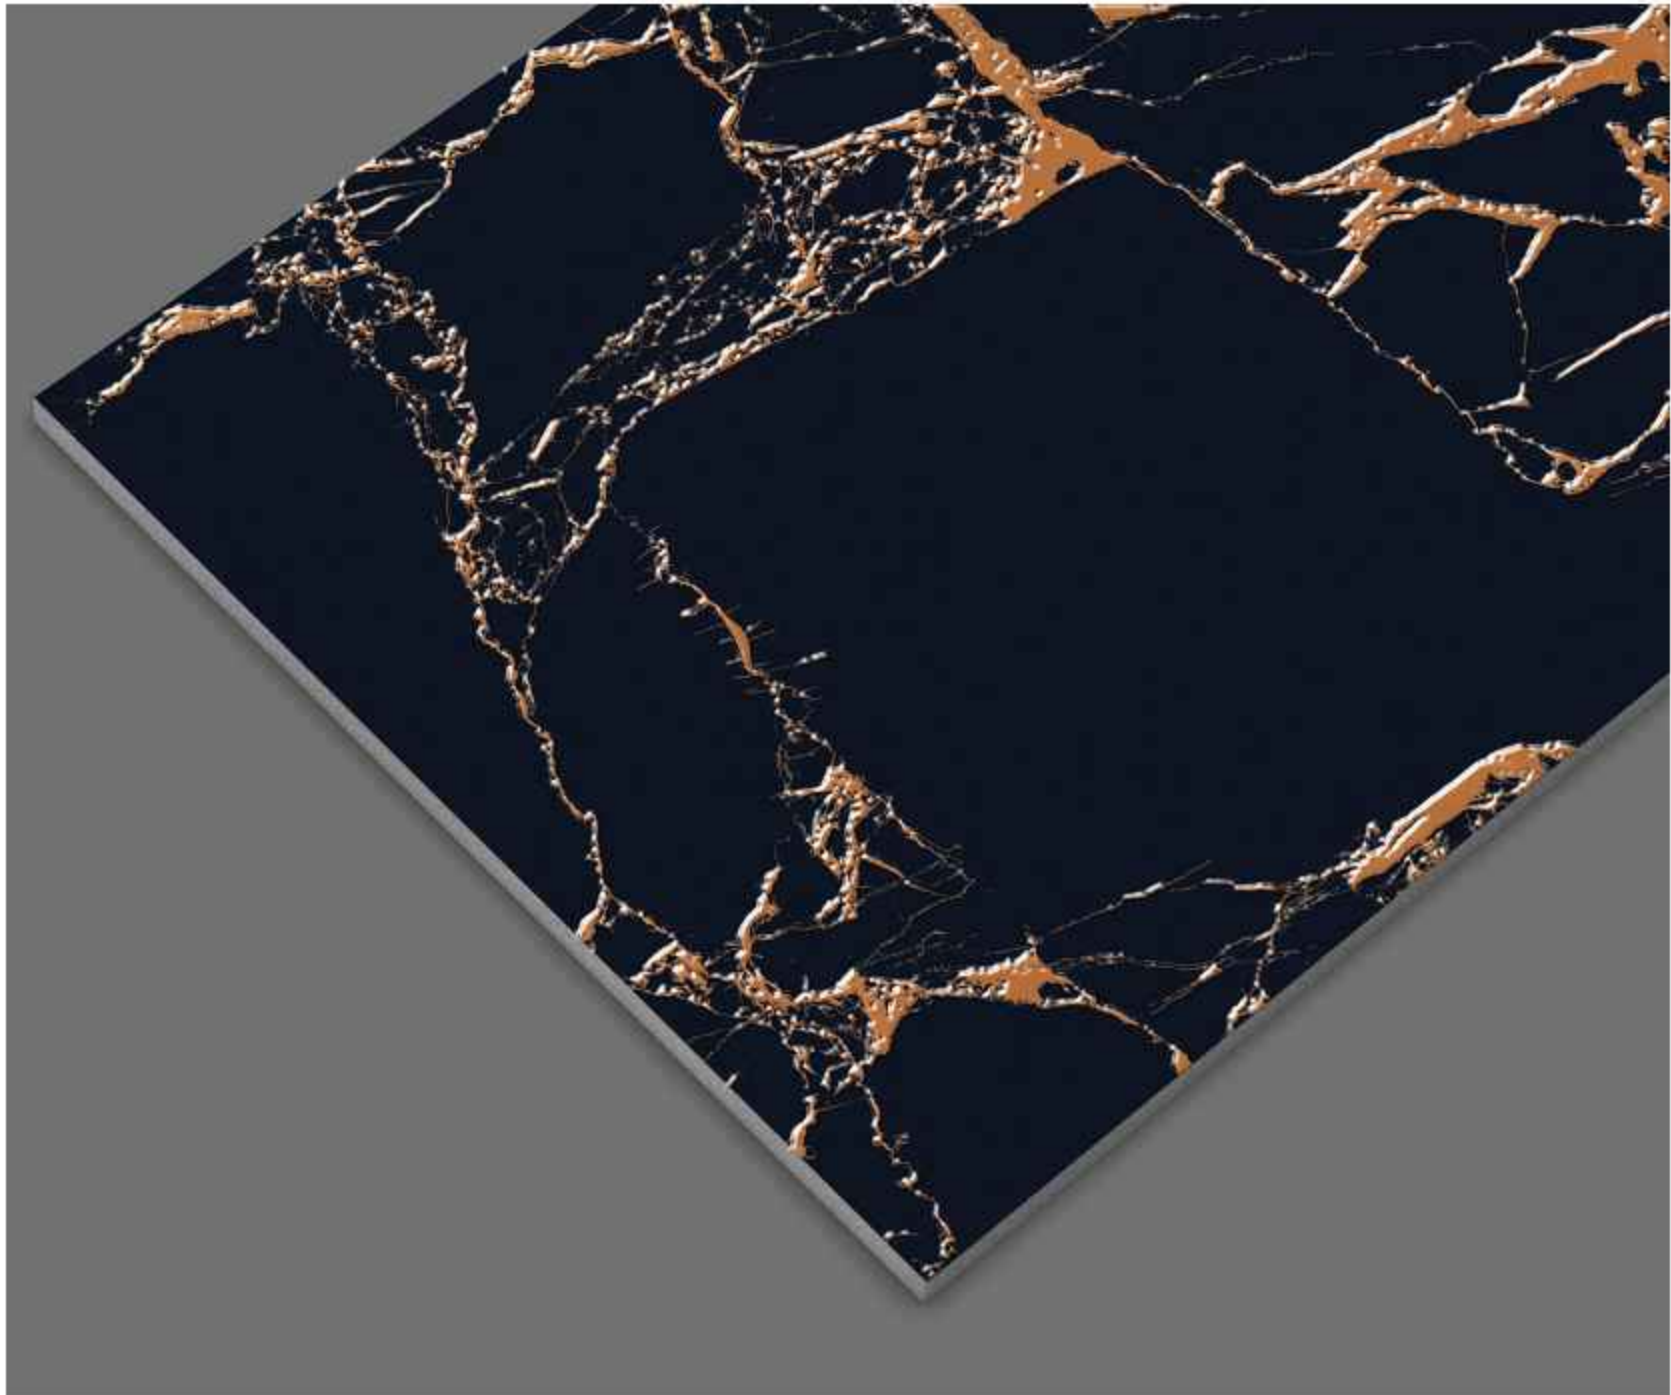

**RAIN WHITE**

Surface: Gloster | Size: 600x1200mm | Random: 04 Faces

Status®  
CERAMIC

SAHARA DARK GOLD

Surface: Gloster | Size: 600x1200mm | Random: 04 Faces

**SAHARA WHITE GOLD**

Surface: Glosster | Size: 600x1200mm | Random: 04 Faces