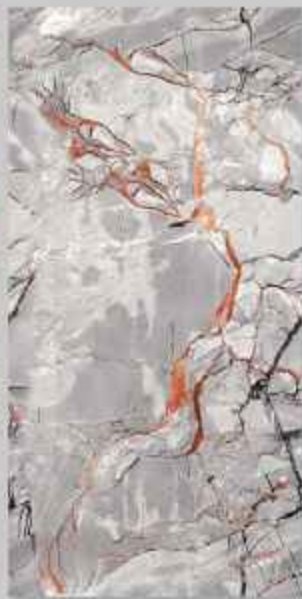

**CRAFT MULTY**

Surface: Gloster | Size: 600x1200mm | Random: 04 Faces

Status®  
CERAMIC

**DIOR THUNDER**

Surface: Gloster | Size: 600x1200mm | Random: 01 Faces

Status®  
CERAMIC

**DYNA BROWN**

Surface: Gloster | Size: 600x1200mm | Random: 04 Faces