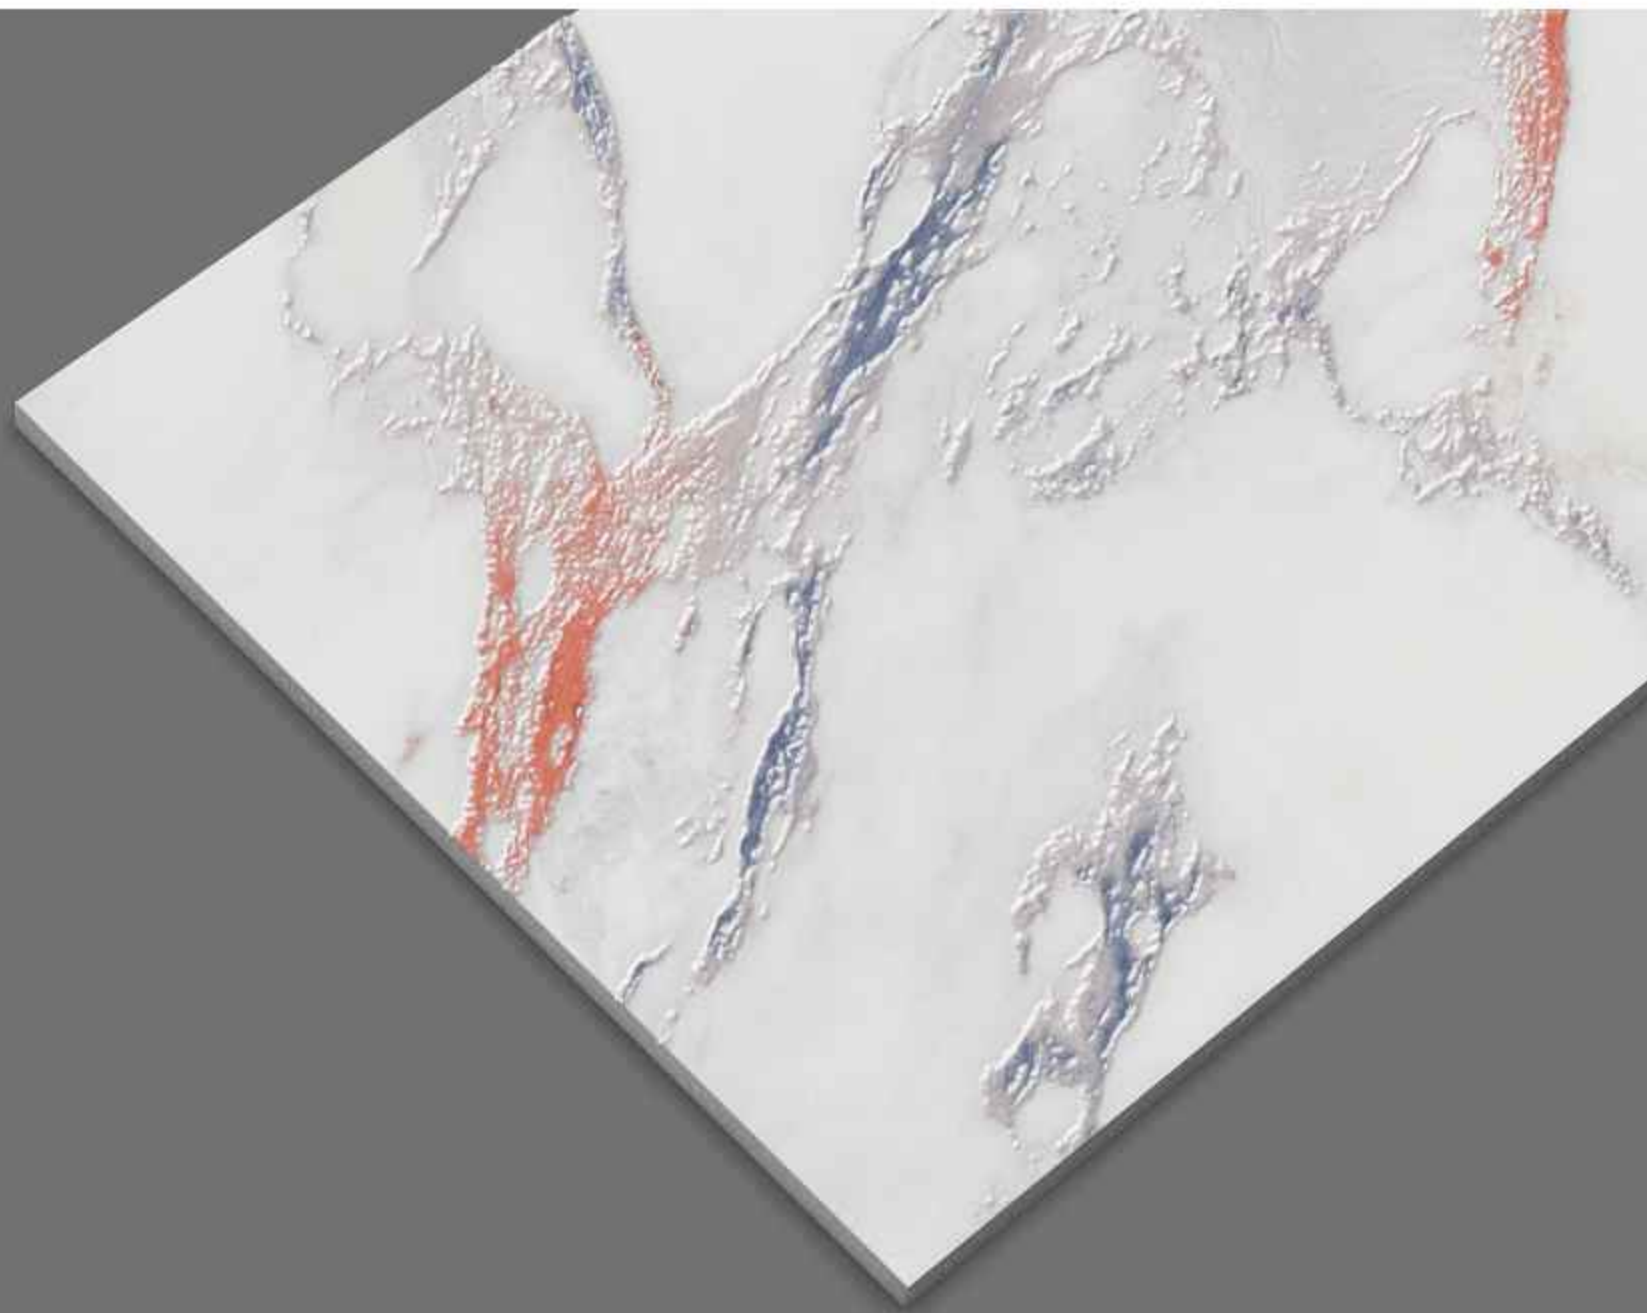

Surface: Gloster | Size: 600x1200mm | Random: 04 Faces

日本  
岩田  
株式会社

Status®  
CERAMIC

**ARMONIA MULTY**

Surface: Glue | Size: 600x1200mm | Random: 04 Faces

**BOTANIC WHITE**

Surface: Gloster | Size: 600x1200mm | Random: 03 Faces