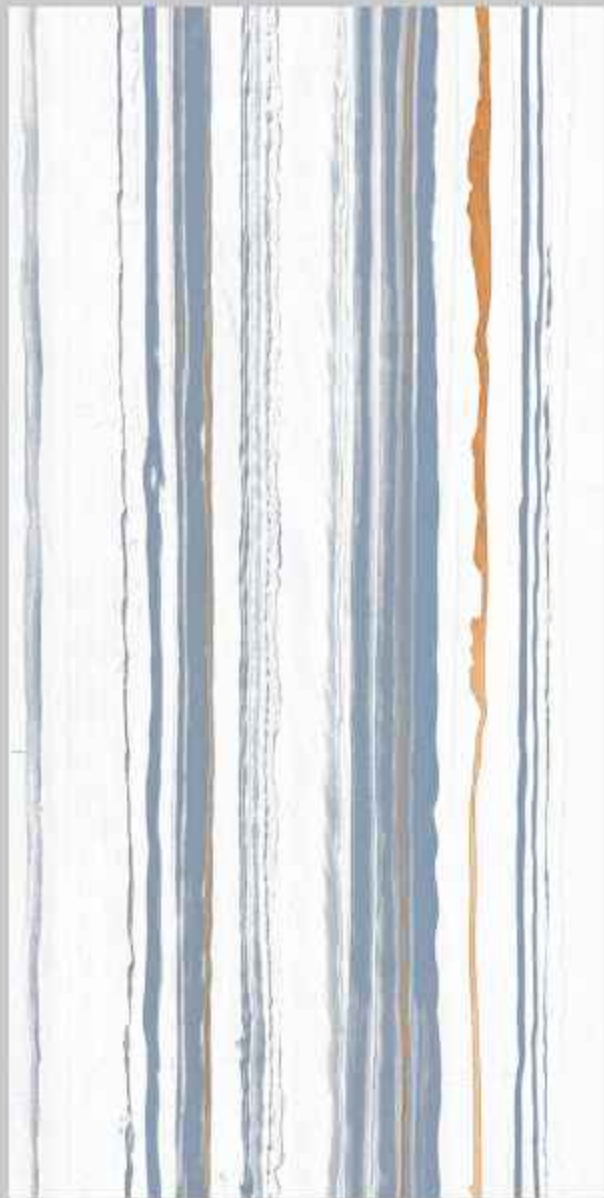

**RAIN WHITE**

Surface: Gloster | Size: 600x1200mm | Random: 04 Faces

Status®  
CERAMIC

SAHARA DARK GOLD

Surface: Gloster | Size: 600x1200mm | Random: 04 Faces

**SAHARA WHITE GOLD**

Surface: Glosster | Size: 600x1200mm | Random: 04 Faces