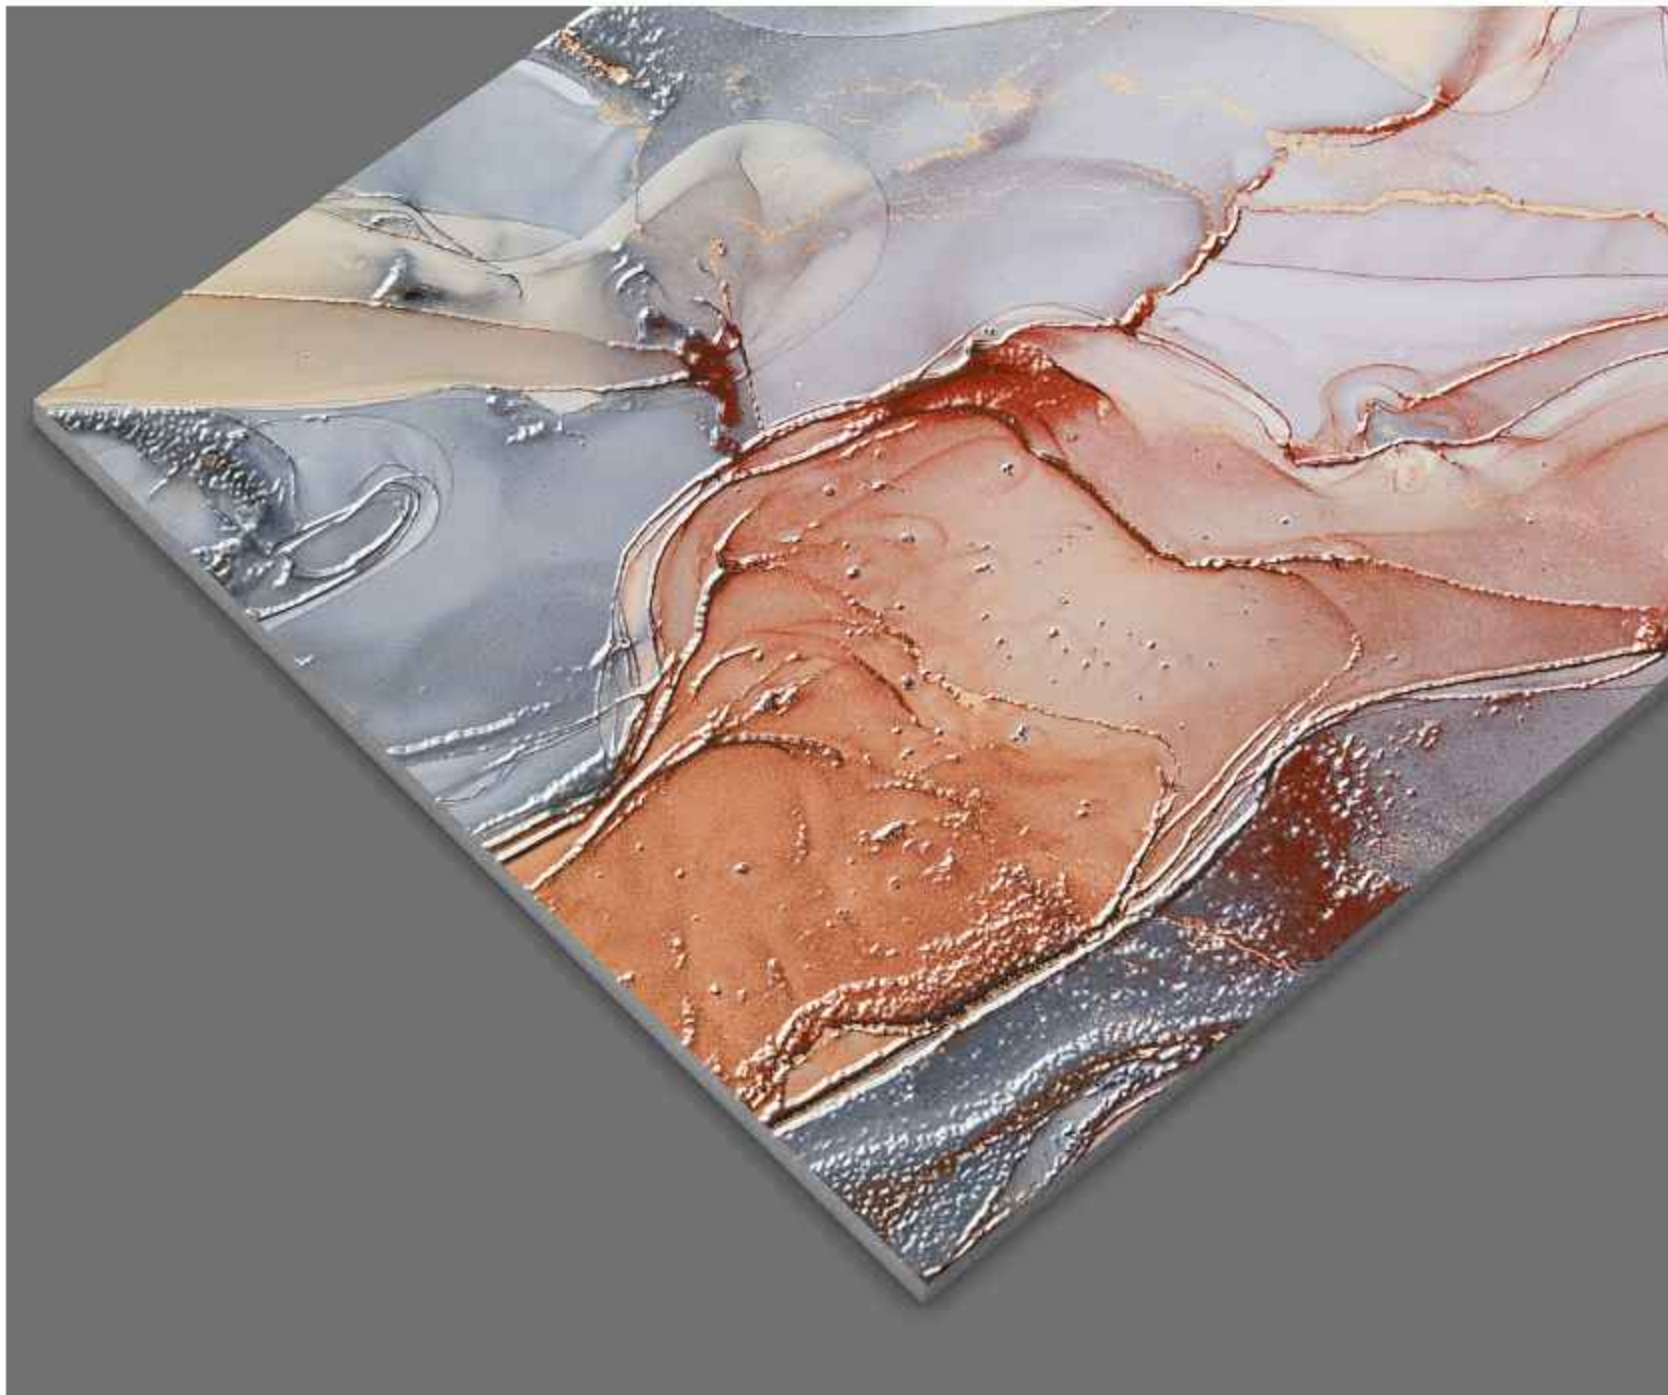

**EXOTIC PINK**

Surface: Gloster | Size: 600x1200mm | Random: 04 Faces

**FIESTA BEIGE**

Surface: Gloster | Size: 600x1200mm | Random: 04 Faces

Status®  
CERAMIC

**FLORIAN**

Surface: Gloster | Size: 600x1200mm | Random: 05 Faces