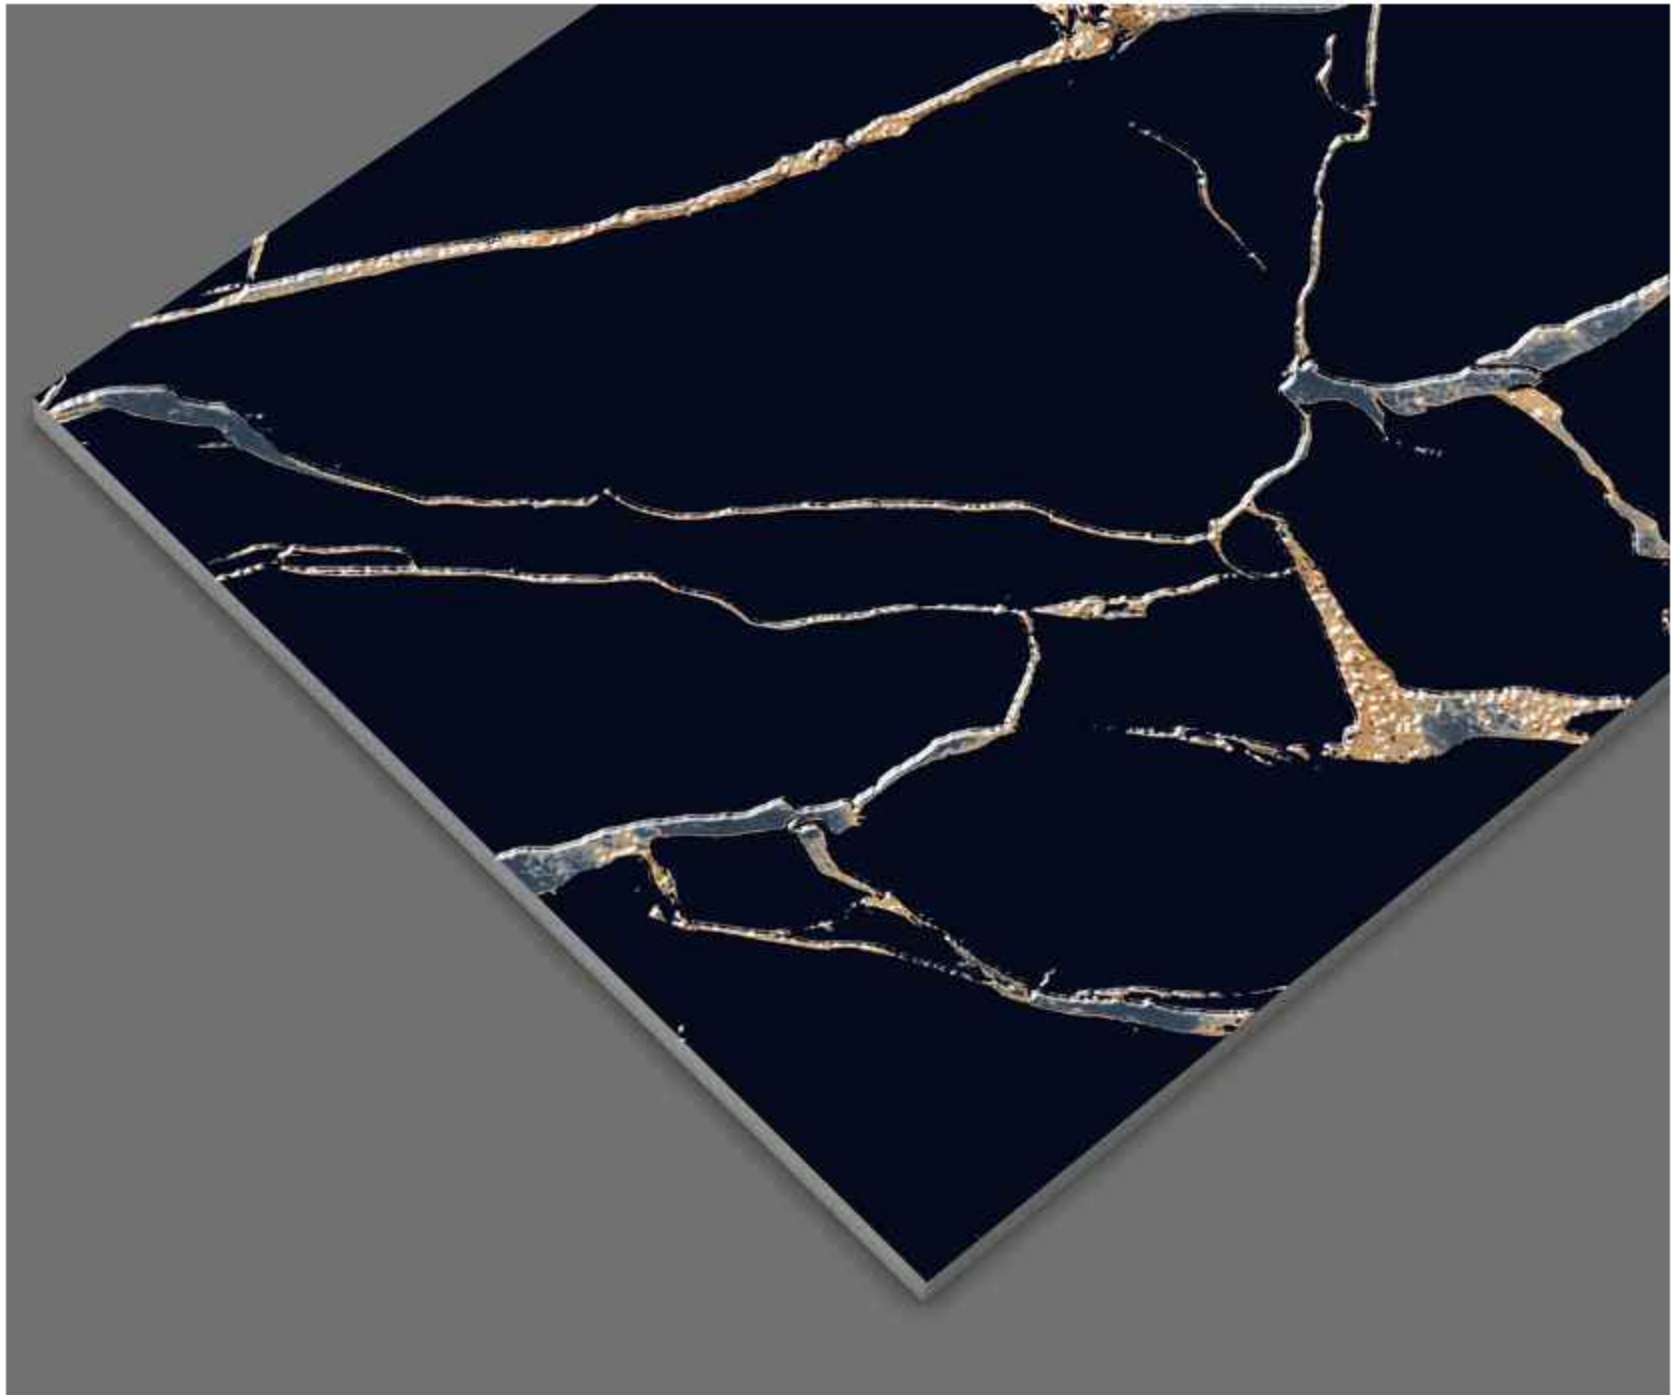

[www.statusceramic.in](http://www.statusceramic.in)

**APOLLO WHITE**

Surface: Gloster | Size: 600x1200mm | Random: 03 Faces

**ARGOS GOLD**

Surface: Gloster | Size: 600x1200mm | Random: 04 Faces

ARMONIA BLACK