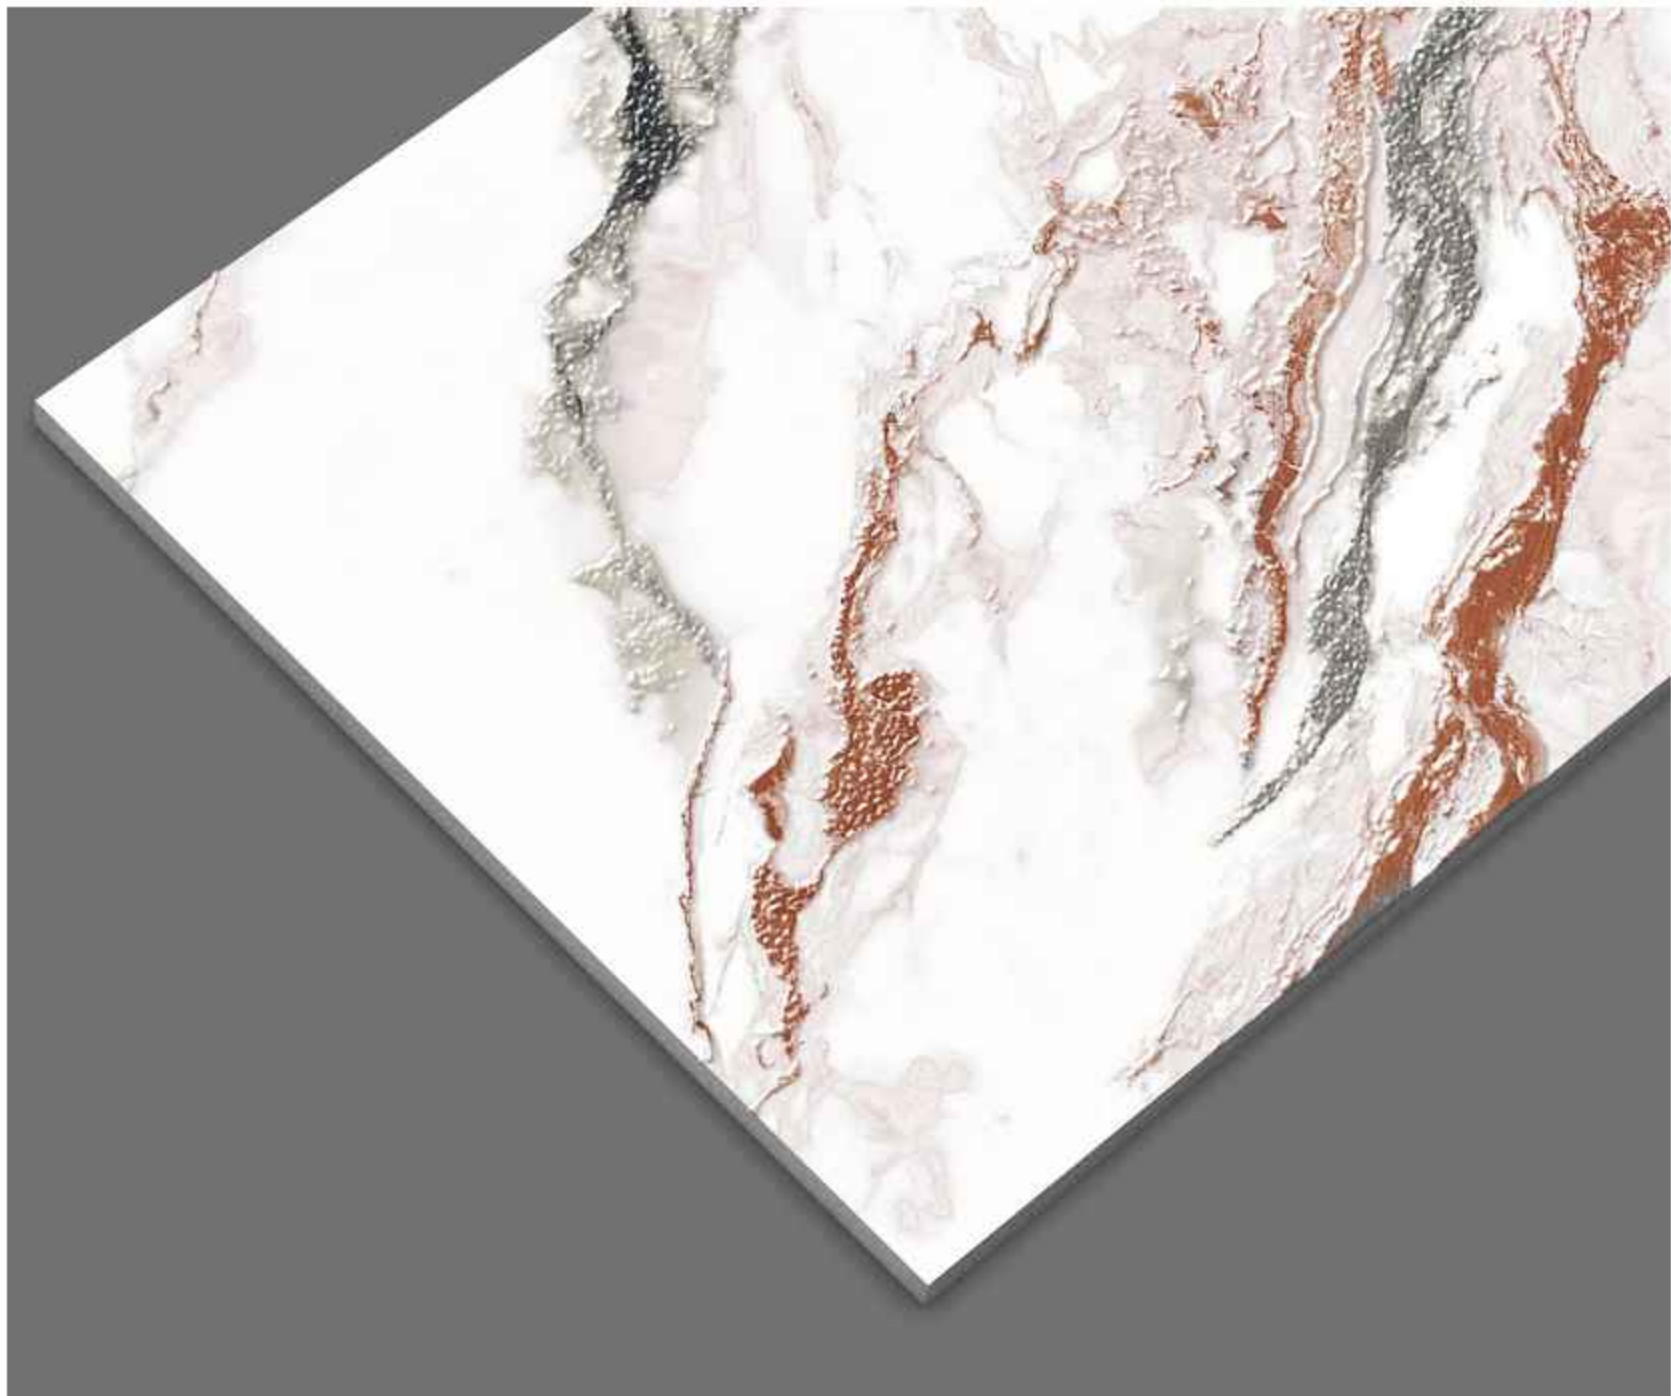

Status®  
CERAMIC

**LEO VEGAN**

Surface: Gloster | Size: 600x1200mm | Random: 04 Faces

LUXOR MULTY

Surface: Gloster | Size: 600x1200mm | Random: 04 Faces

**MOSS WHITE**

Surface: Gloster | Size: 600x1200mm | Random: 04 Faces