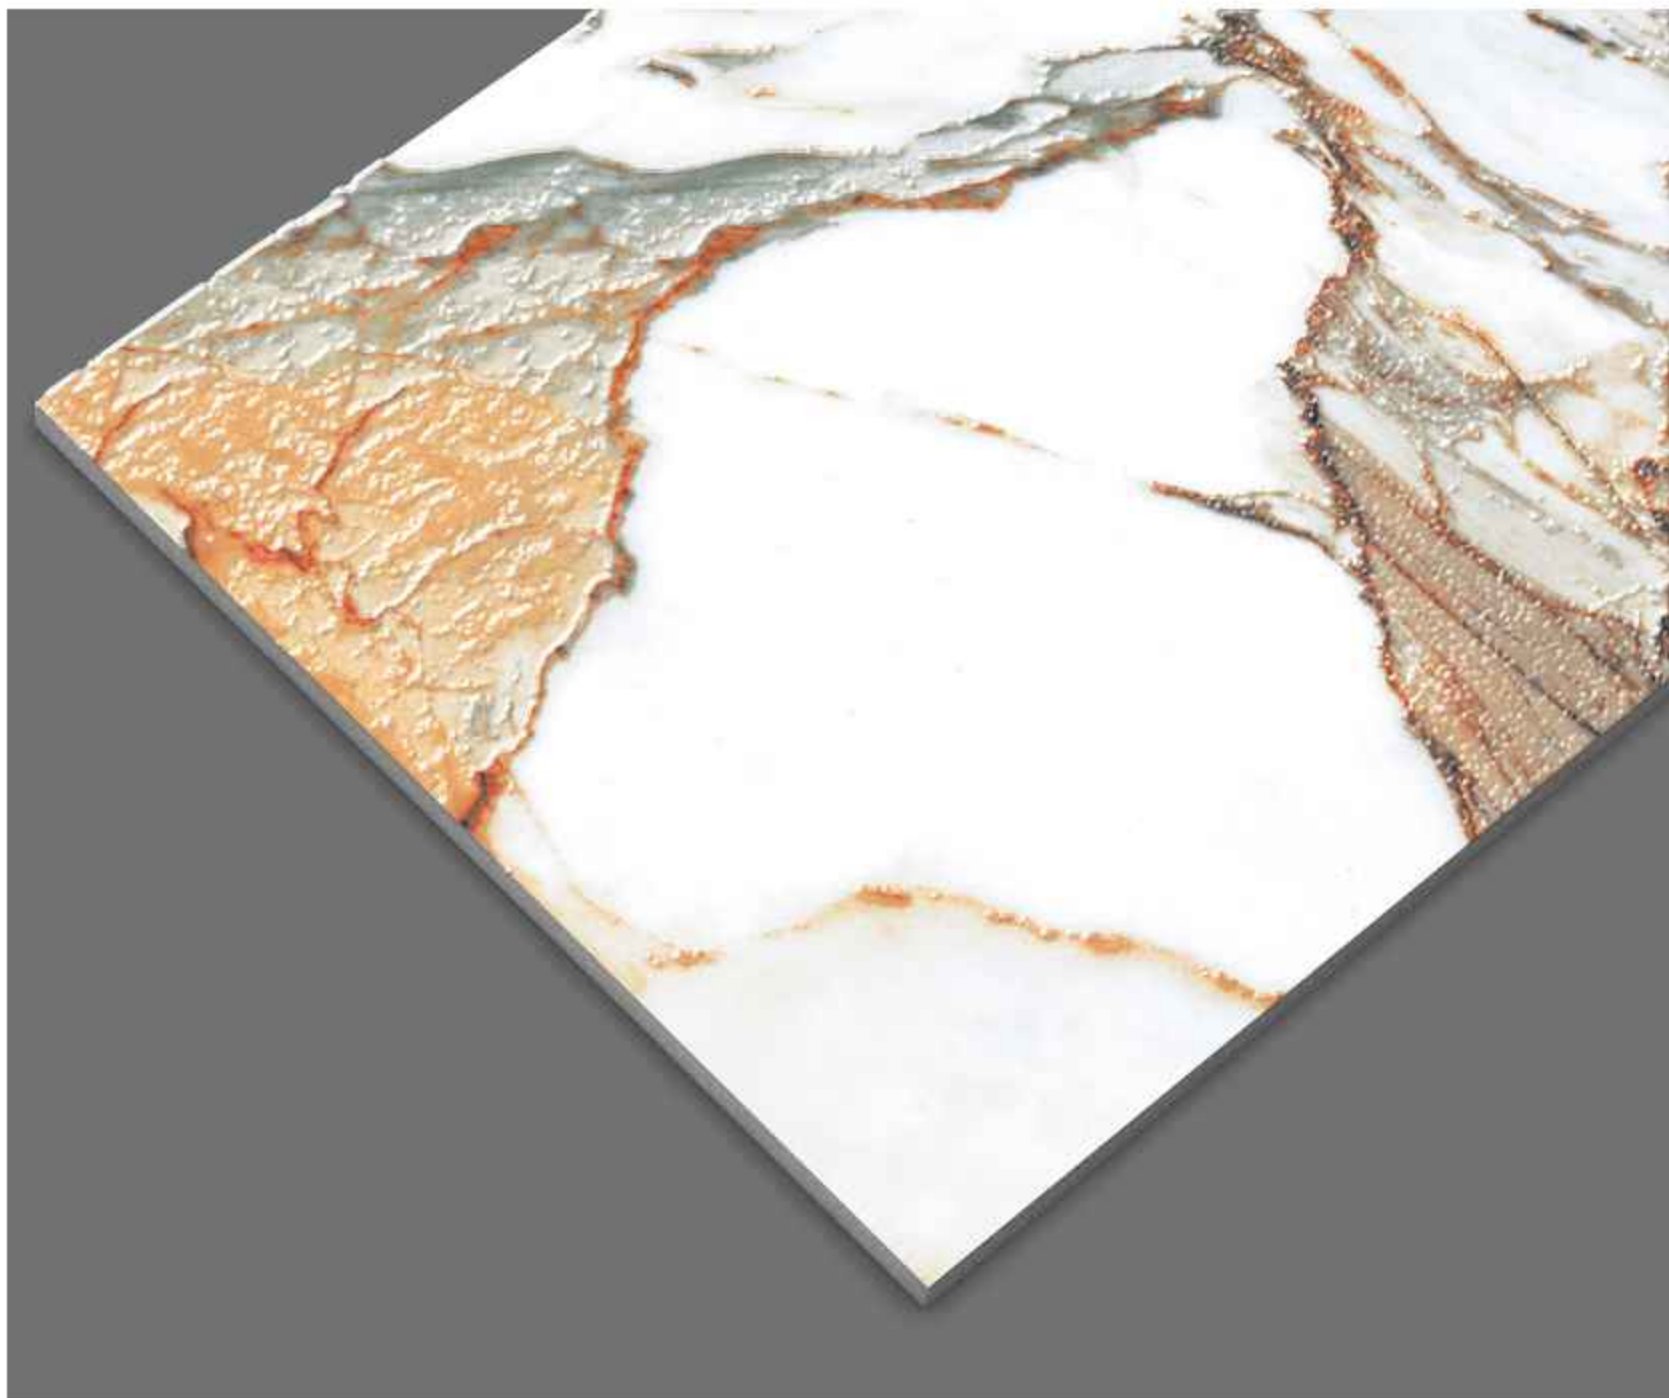

Status®  
CERAMIC

**LEO VEGAN**

Surface: Gloster | Size: 600x1200mm | Random: 04 Faces

LUXOR MULTY

Surface: Gloster | Size: 600x1200mm | Random: 04 Faces

**MOSS WHITE**

Surface: Gloster | Size: 600x1200mm | Random: 04 Faces