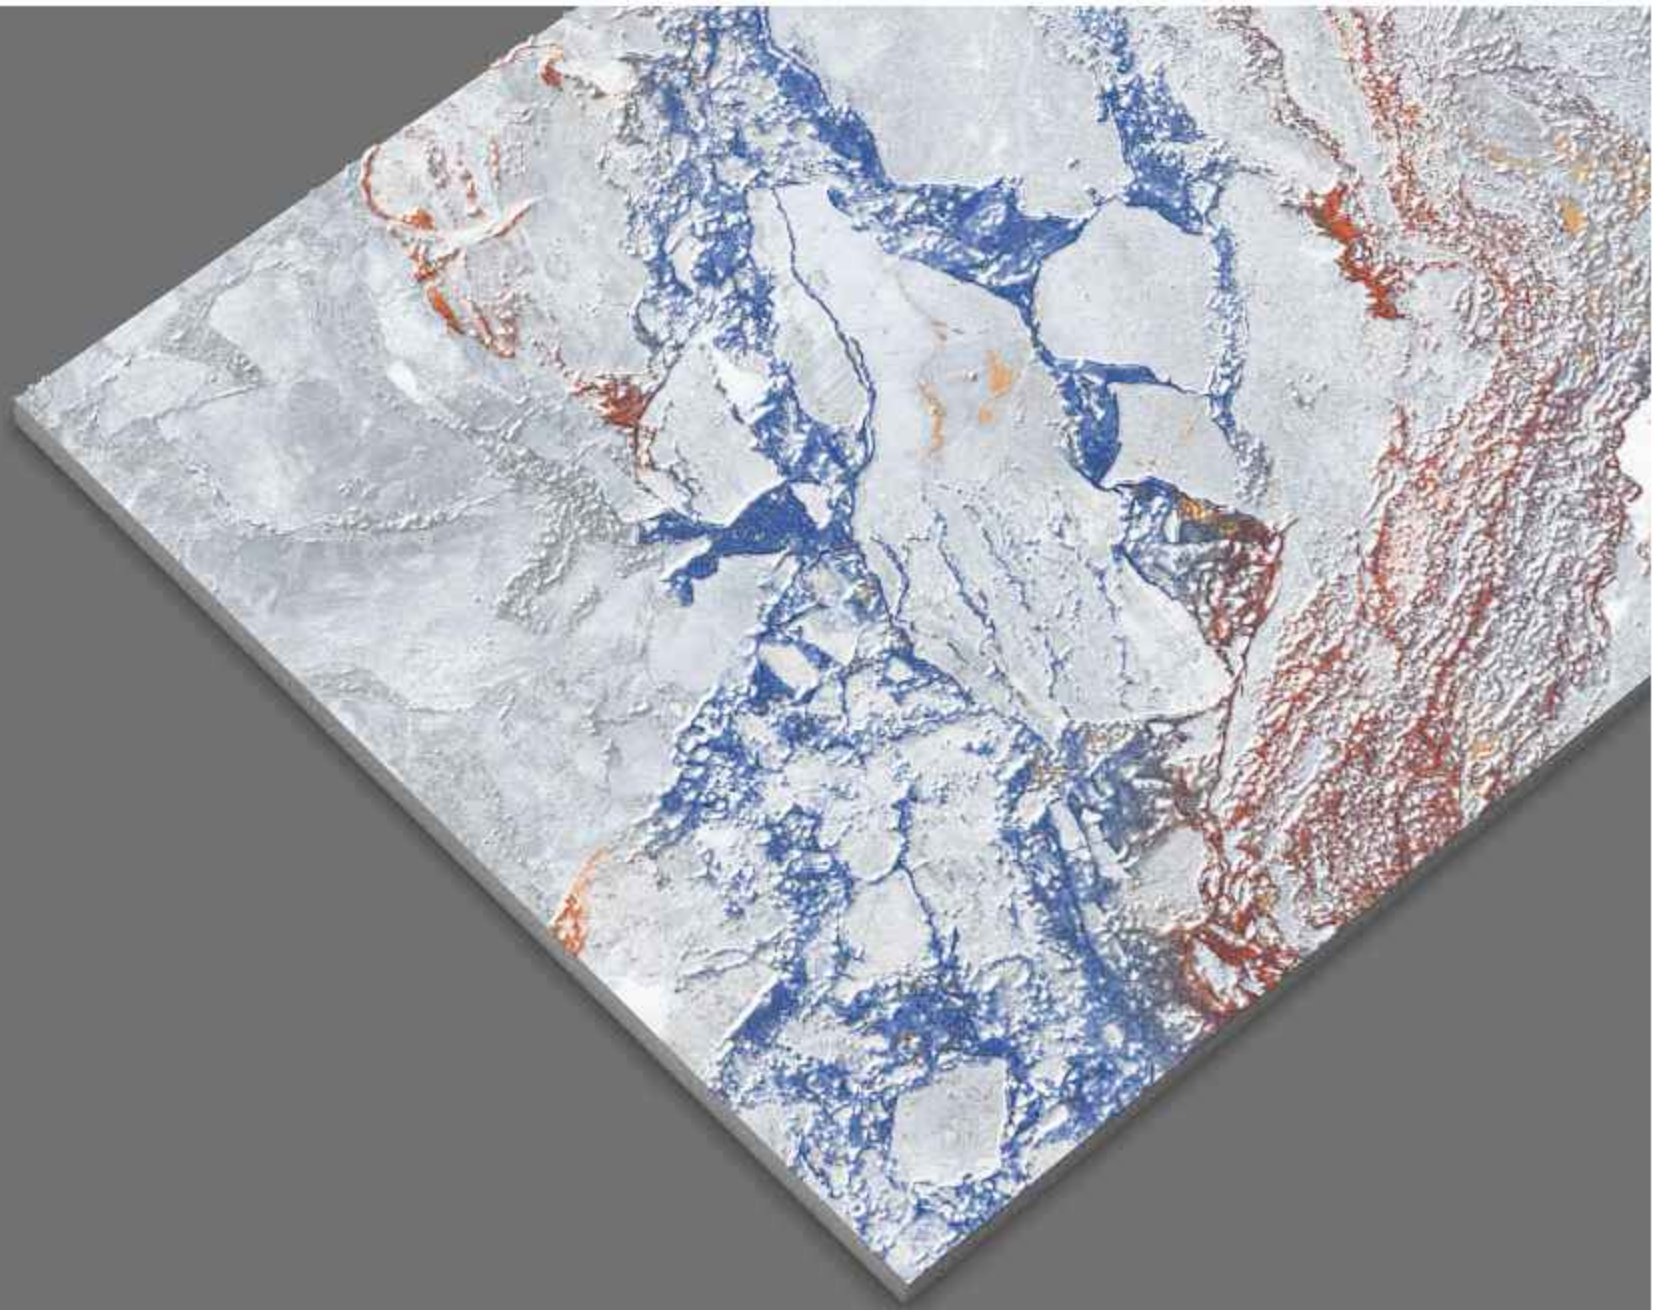

**EXOTIC PINK**

Surface: Gloster | Size: 600x1200mm | Random: 04 Faces

**FIESTA BEIGE**

Surface: Gloster | Size: 600x1200mm | Random: 04 Faces

Status®  
CERAMIC

**FLORIAN**

Surface: Gloster | Size: 600x1200mm | Random: 05 Faces