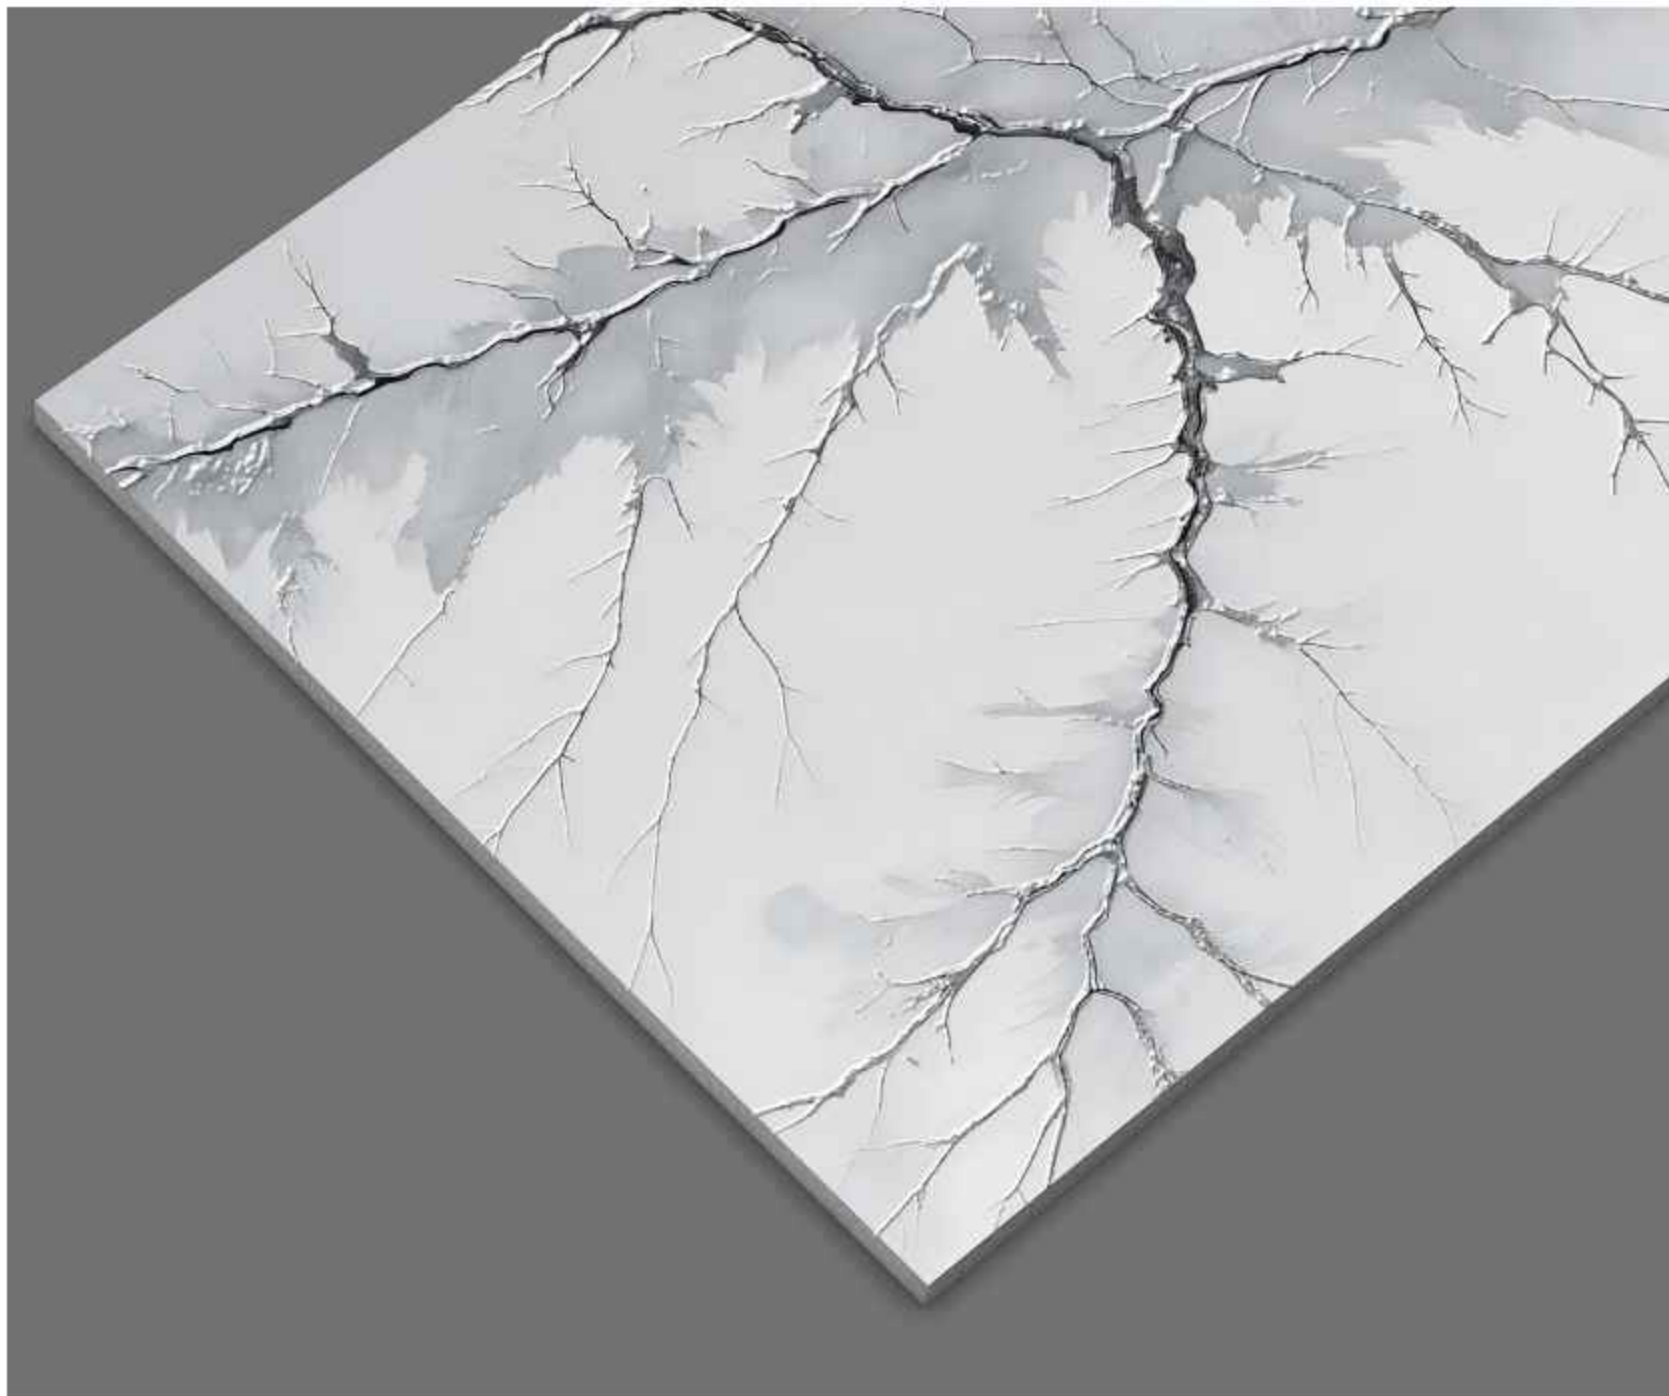

**ESTILLO SKY**

Surface: Gloster | Size: 600x1200mm | Random: 04 Faces

**EXOTIC BLUE**

Surface: Gloster | Size: 600x1200mm | Random: 04 Faces

**EXOTIC GREY**

Surface: Gloster | Size: 600x1200mm | Random: 04 Faces