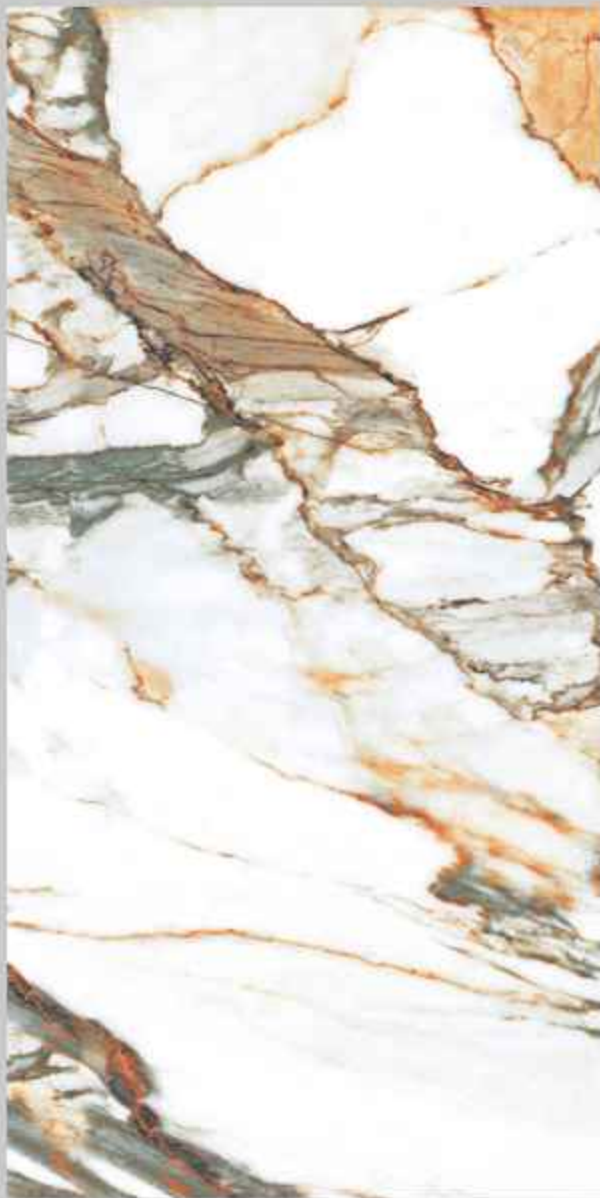

Status®  
CERAMIC

**LEO VEGAN**

Surface: Gloster | Size: 600x1200mm | Random: 04 Faces

LUXOR MULTY

Surface: Gloster | Size: 600x1200mm | Random: 04 Faces

**MOSS WHITE**

Surface: Gloster | Size: 600x1200mm | Random: 04 Faces