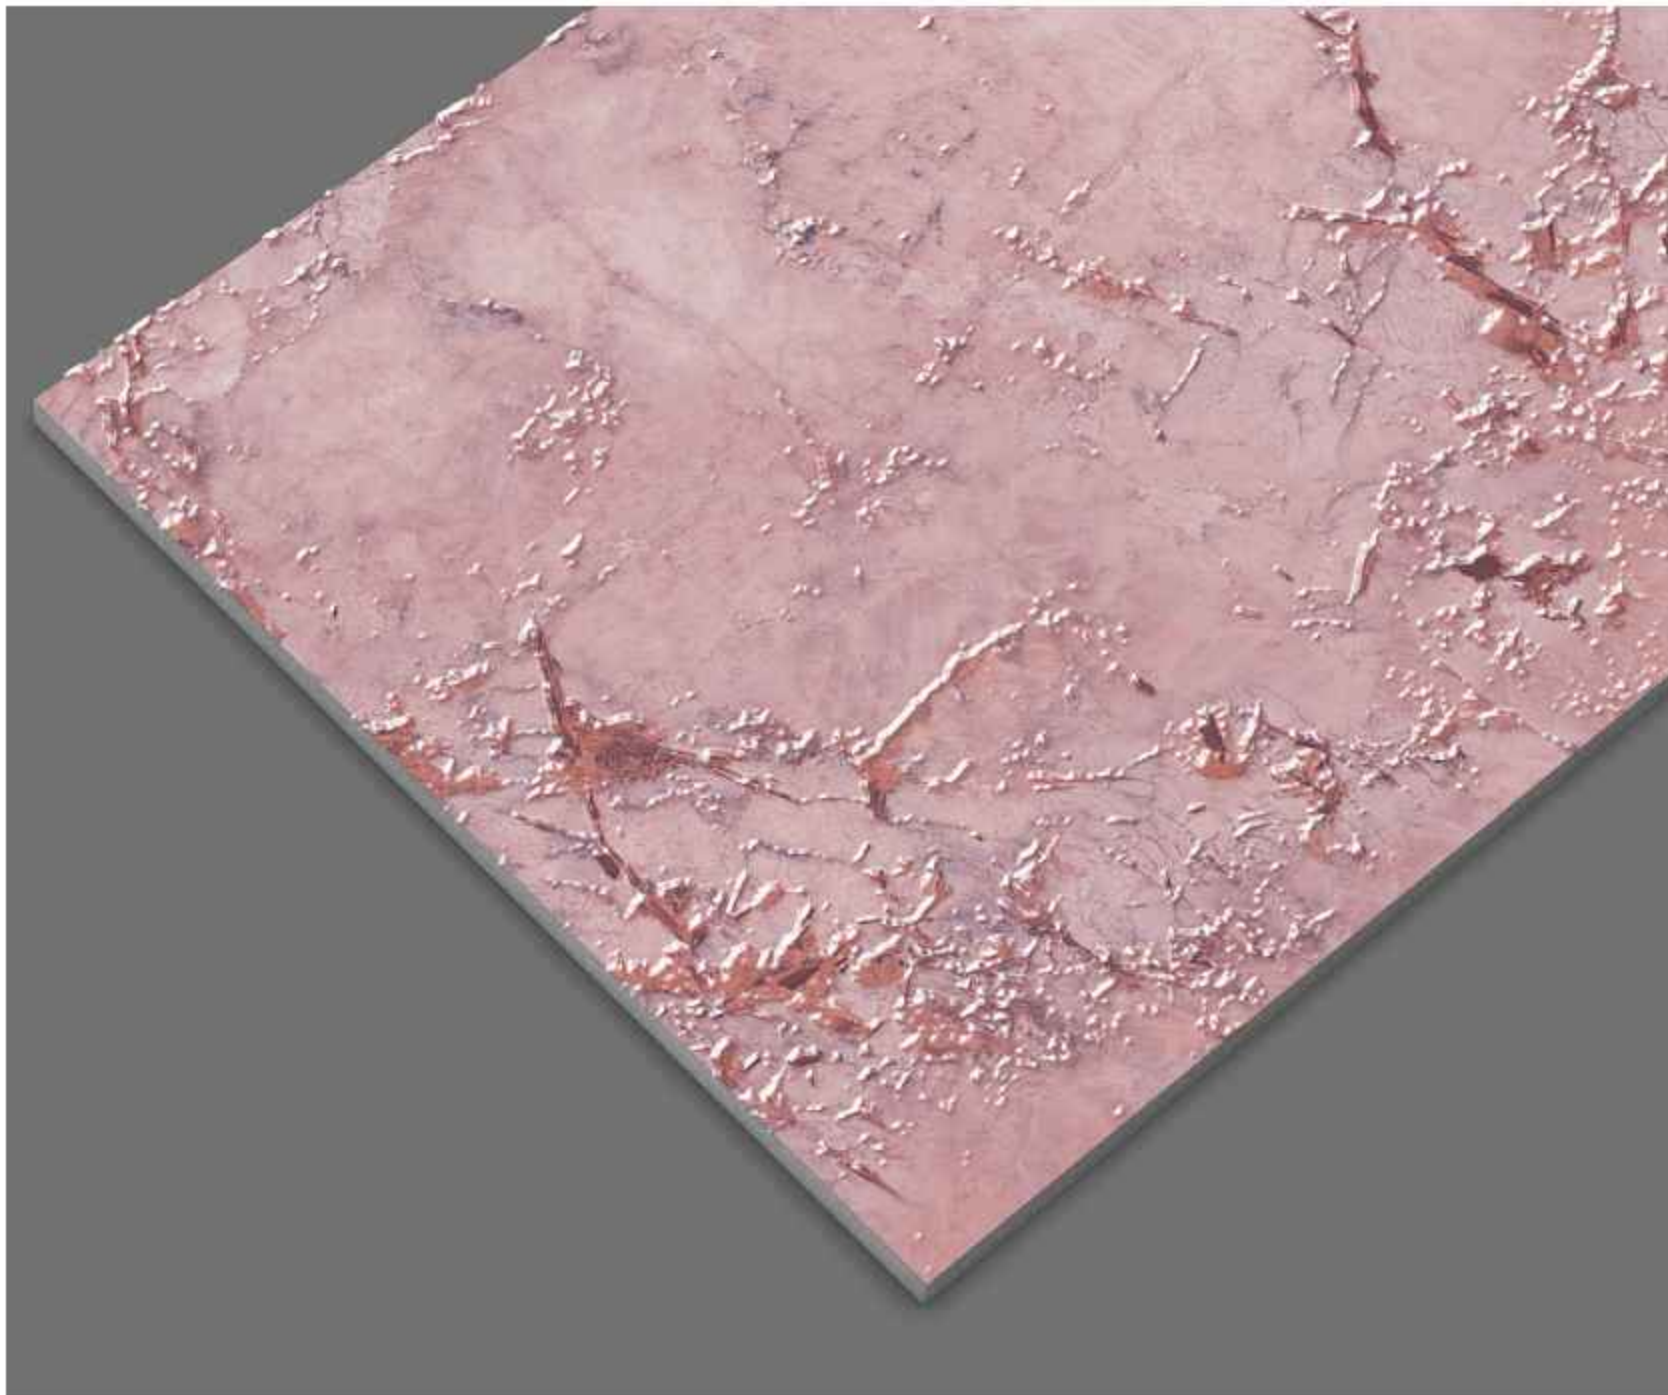

Status®  
CERAMIC

**ESTILLO BEIGE**

Surface: Gloster | Size: 600x1200mm | Random: 04 Faces

**ESTILLO BLUE**

Surface: Gloster | Size: 600x1200mm | Random: 04 Faces

**ESTILLO PINK**

Surface: Gloster | Size: 600x1200mm | Random: 04 Faces