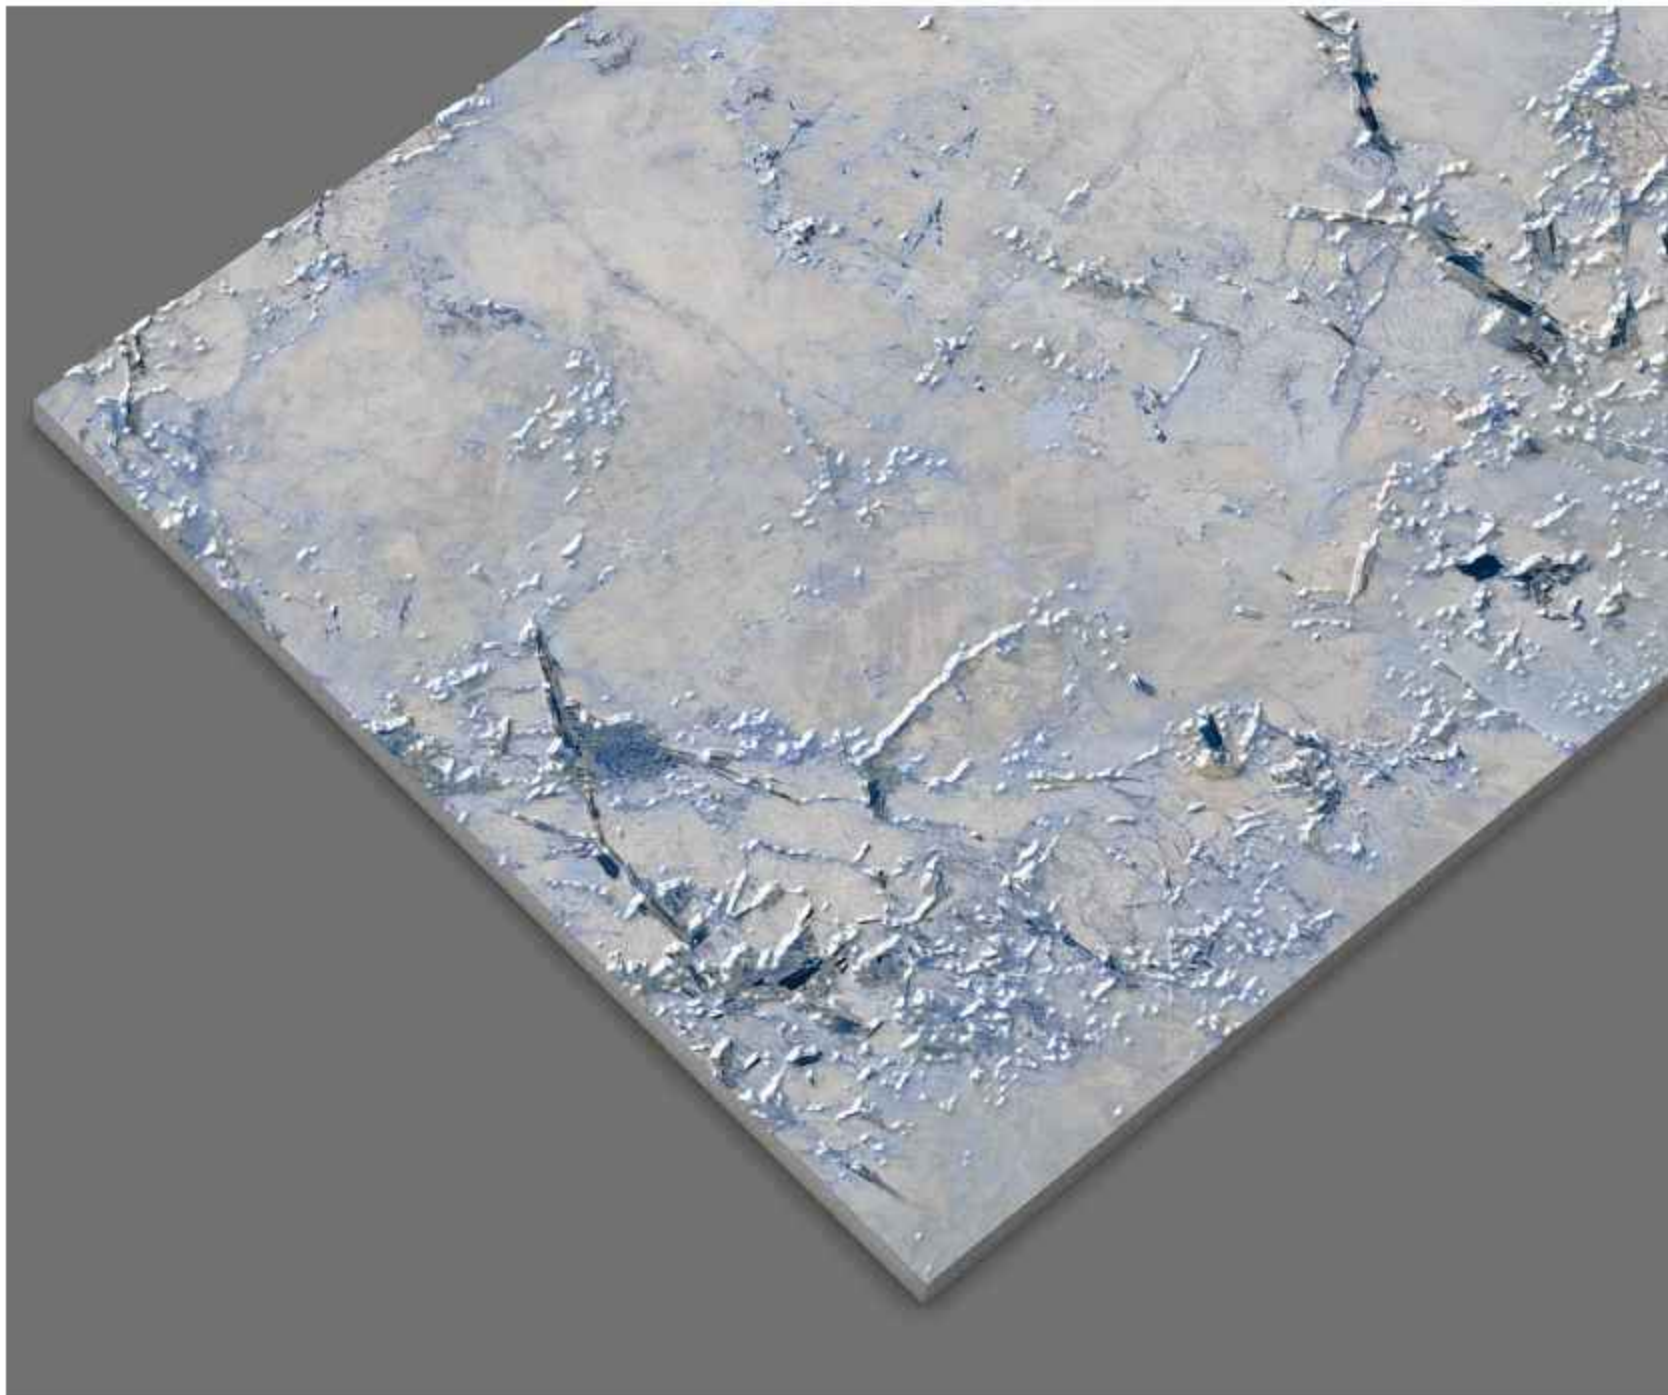

Status®  
CERAMIC

**ESTILLO BEIGE**

Surface: Gloster | Size: 600x1200mm | Random: 04 Faces

**ESTILLO BLUE**

Surface: Gloster | Size: 600x1200mm | Random: 04 Faces

**ESTILLO PINK**

Surface: Gloster | Size: 600x1200mm | Random: 04 Faces