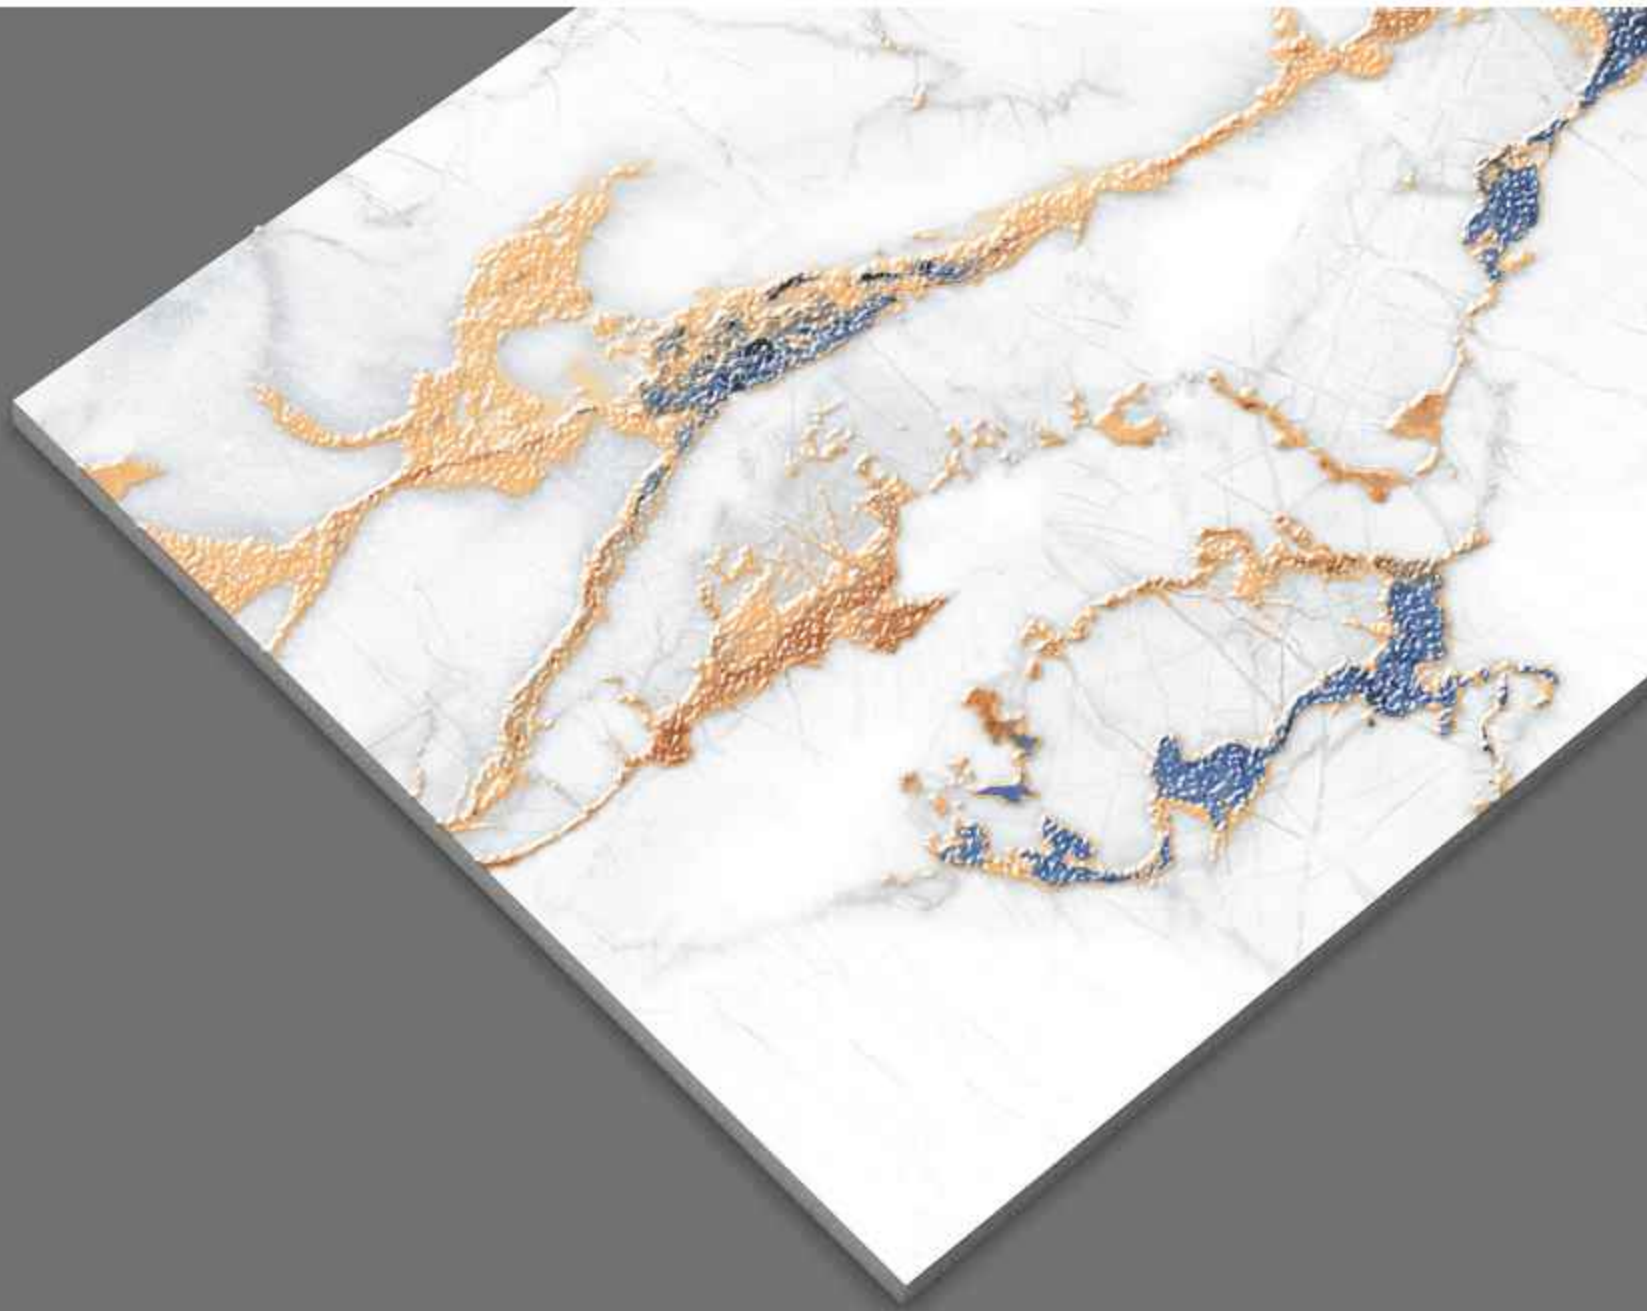

Status®  
CERAMIC

**LEO VEGAN**

Surface: Gloster | Size: 600x1200mm | Random: 04 Faces

LUXOR MULTY

Surface: Gloster | Size: 600x1200mm | Random: 04 Faces

**MOSS WHITE**

Surface: Gloster | Size: 600x1200mm | Random: 04 Faces