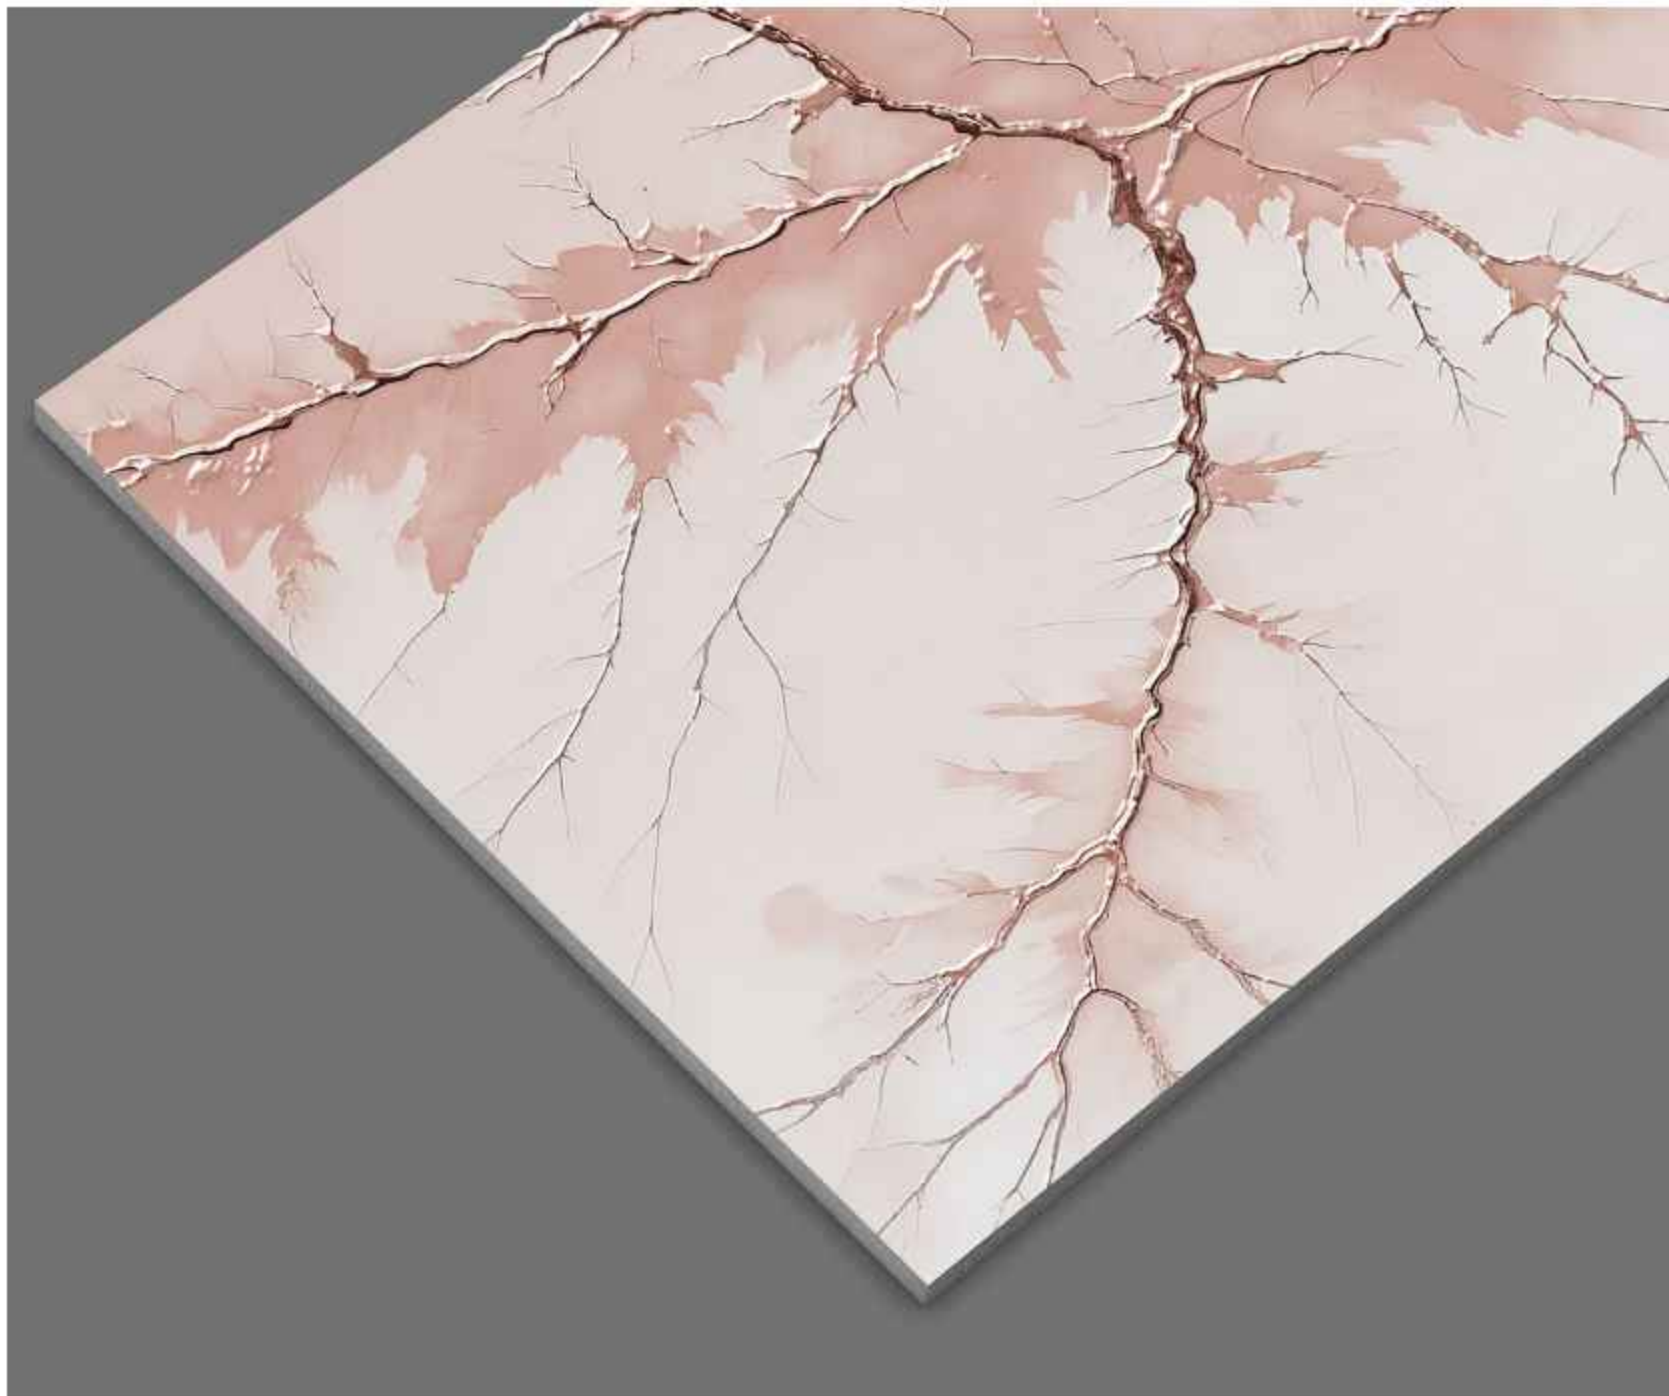

**ESTILLO SKY**

Surface: Gloster | Size: 600x1200mm | Random: 04 Faces

**EXOTIC BLUE**

Surface: Gloster | Size: 600x1200mm | Random: 04 Faces

**EXOTIC GREY**

Surface: Gloster | Size: 600x1200mm | Random: 04 Faces