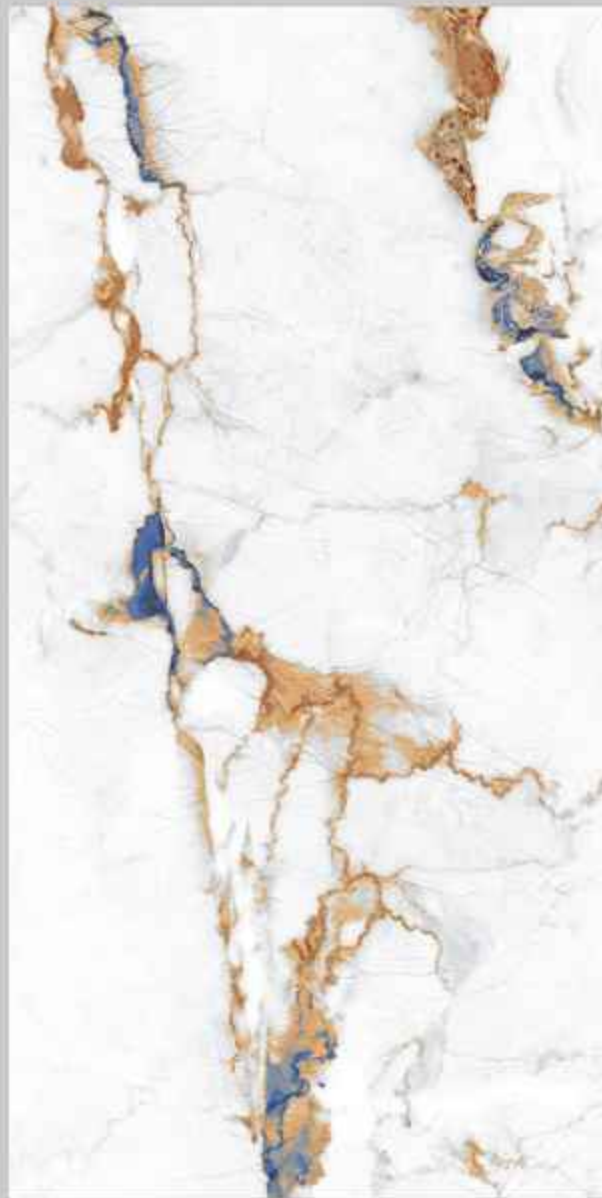

Status®  
CERAMIC

**LEO VEGAN**

Surface: Gloster | Size: 600x1200mm | Random: 04 Faces

LUXOR MULTY

Surface: Gloster | Size: 600x1200mm | Random: 04 Faces

**MOSS WHITE**

Surface: Gloster | Size: 600x1200mm | Random: 04 Faces