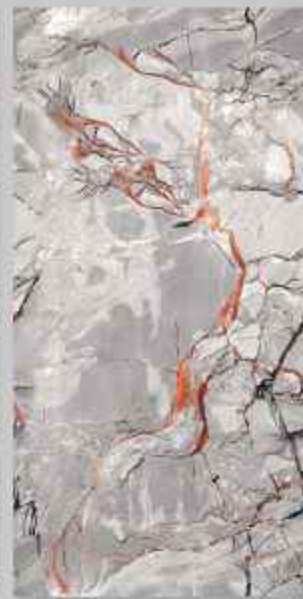

**CRAFT MULTY**

Surface: Gloster | Size: 600x1200mm | Random: 04 Faces

Status®  
CERAMIC

**DIOR THUNDER**

Surface: Gloster | Size: 600x1200mm | Random: 01 Faces

Status®  
CERAMIC

**DYNA BROWN**

Surface: Gloster | Size: 600x1200mm | Random: 04 Faces