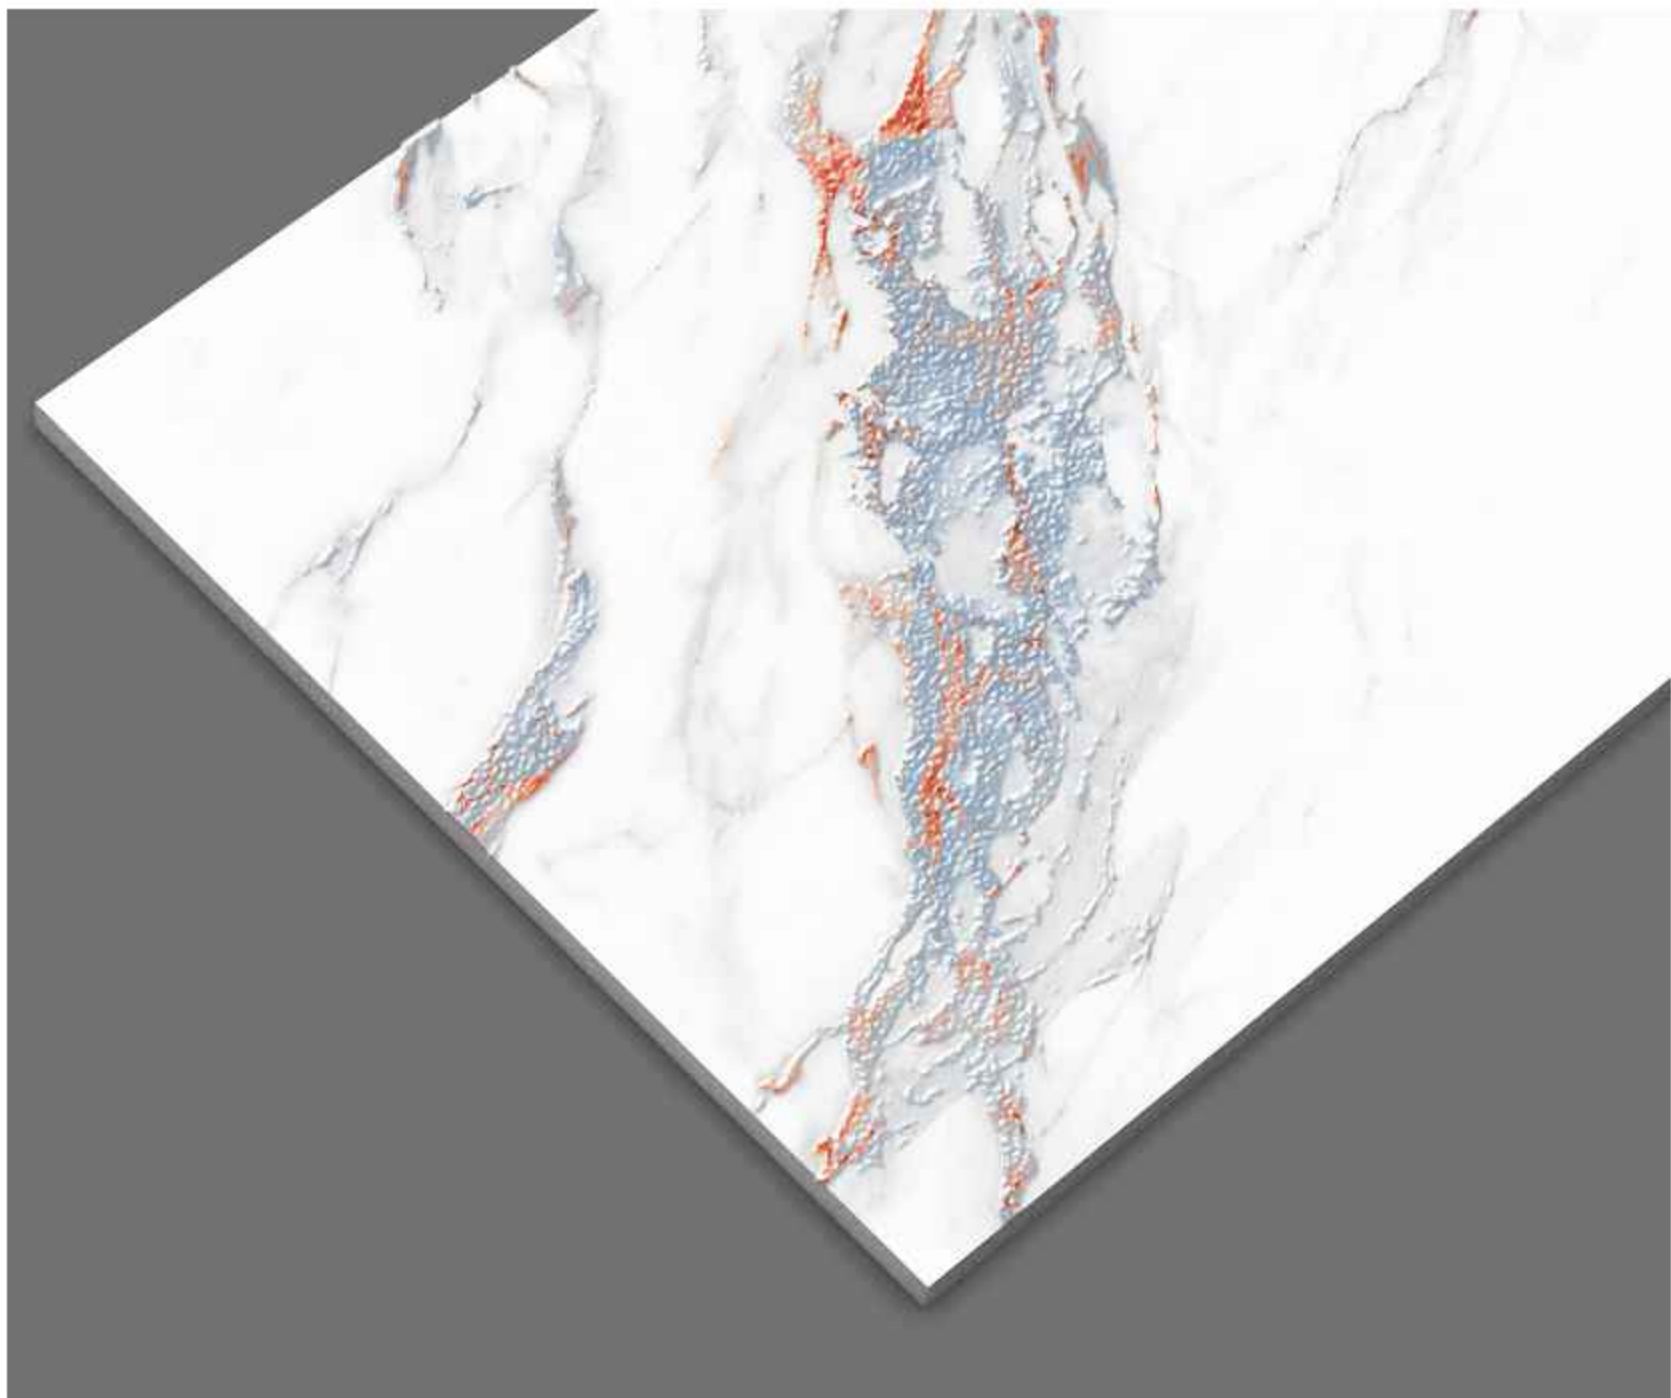

Status®  
CERAMIC

**SPIDER GOLD**

Surface: Gloster | Size: 600x1200mm | Random: 02 Faces

Status®  
CERAMIC

**VENERE GOLD**

Surface: Gloster | Size: 600x1200mm | Random: 04 Faces

**VENICE WHITE**

Surface: Gloster | Size: 600x1200mm | Random: 04 Faces

Status®  
CERAMIC

**VERTICO LINE**

Surface: Gloster | Size: 600x1200mm | Random: 04 Faces

Status<sup>®</sup>  
CERAMIC

Thank You!

[www.statusceramic.in](http://www.statusceramic.in)