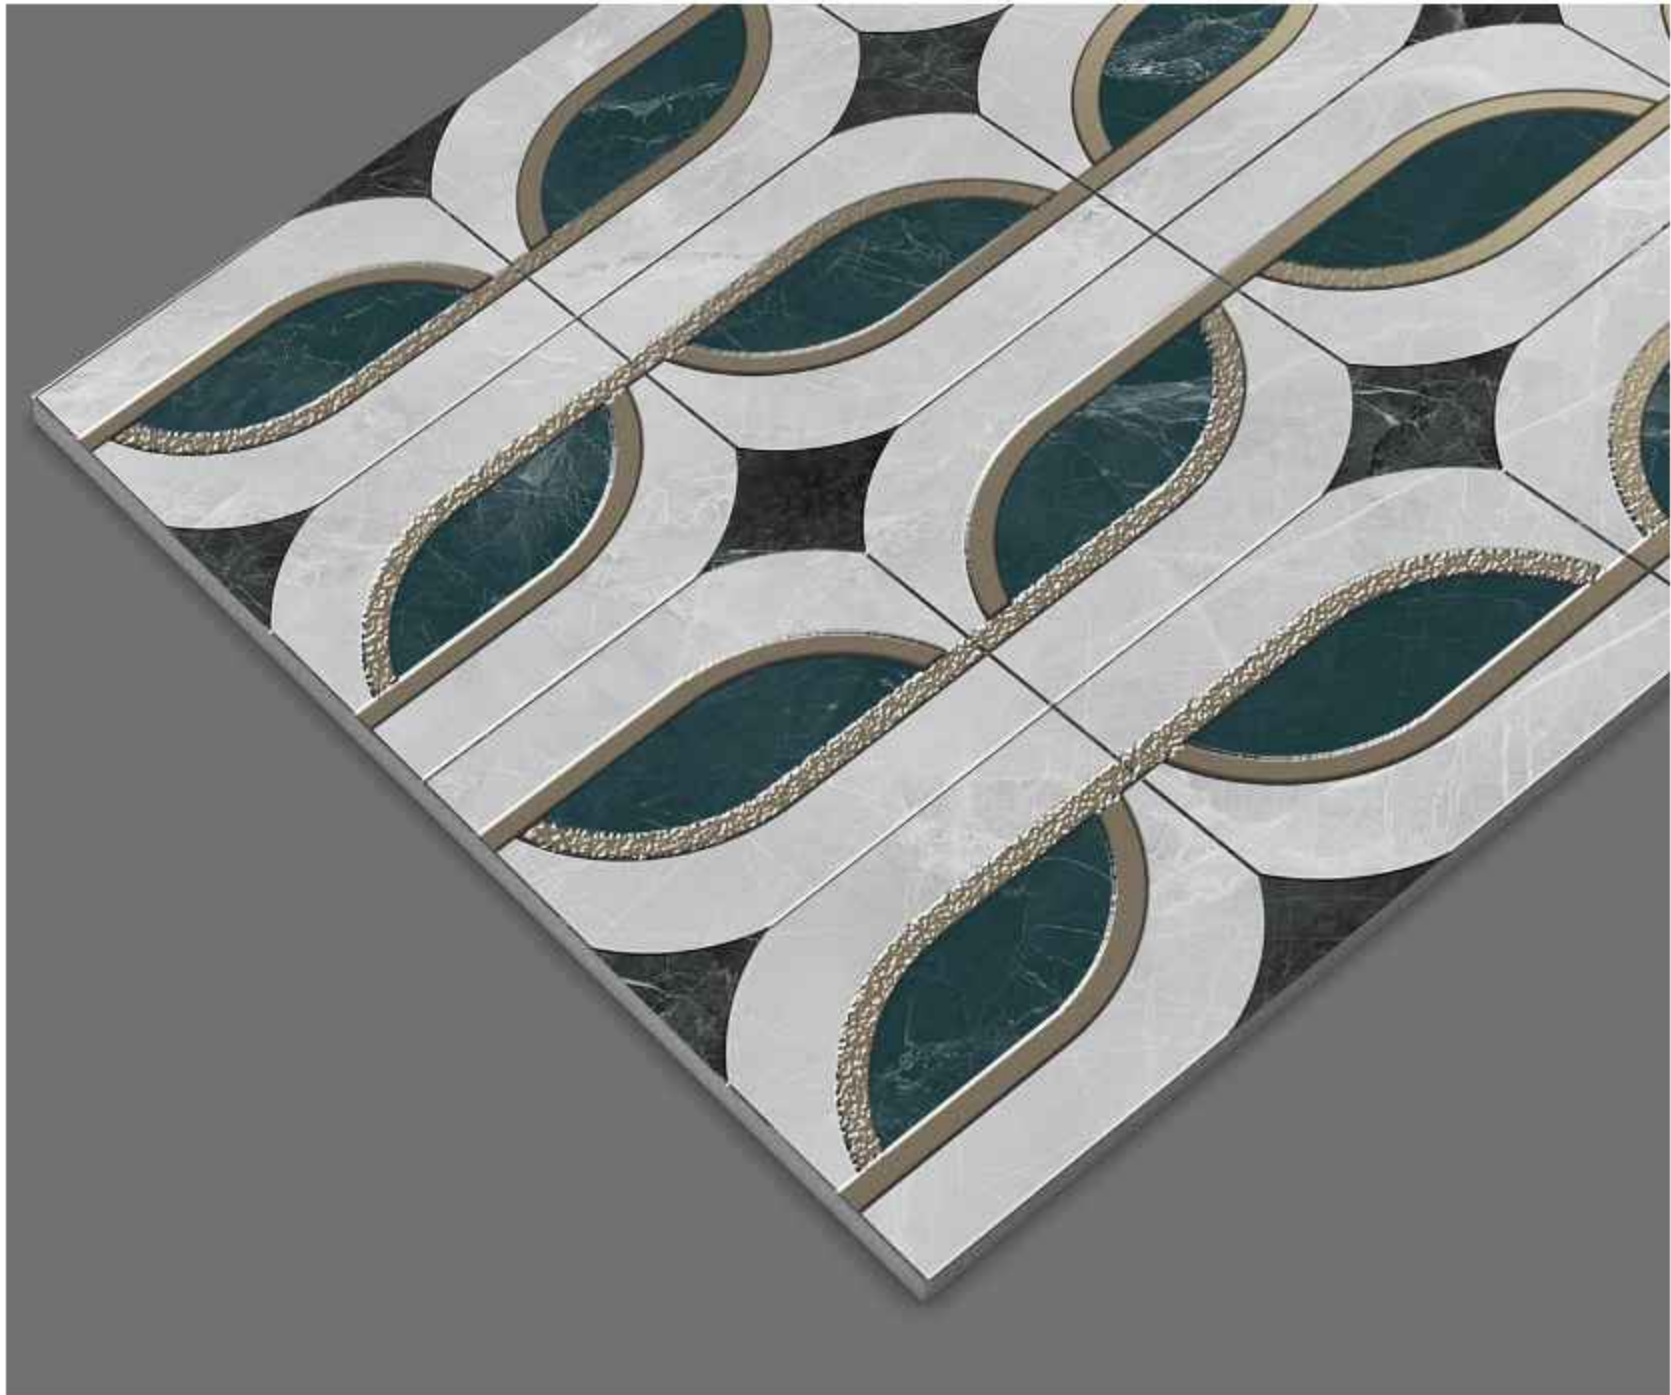

Status<sup>®</sup>  
CERAMIC

**RIGA BLUE**

**RIGA DECOR**

**RIGA BLUE**

Surface: Gloster | Size: 600x1200mm

Status<sup>®</sup>  
CERAMIC

RIO WHITE

RIO DECOR