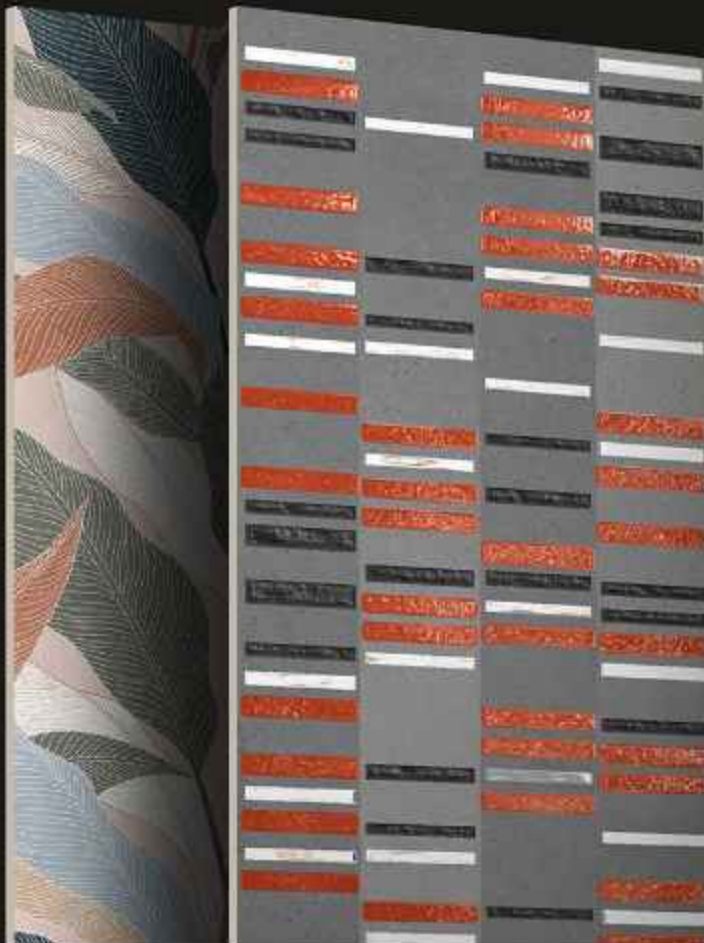

Status<sup>®</sup>  
CERAMIC

**GLOSTER  
DECOR**  
COLLECTION

Size: 600x1200mm | Thickness: 9mm

[www.statusceramic.in](http://www.statusceramic.in)

GLOSTER  
DECOR  
COLLECTION

Status<sup>®</sup>  
CERAMIC

The Gloster Collection is a stunning representation of elegance and sophistication in tile design. Featuring a sparkling base that captures and reflects light, these tiles bring a vibrant energy to any space. The glossy veins elegantly weave through the surface, adding depth and a luxurious touch to the design.