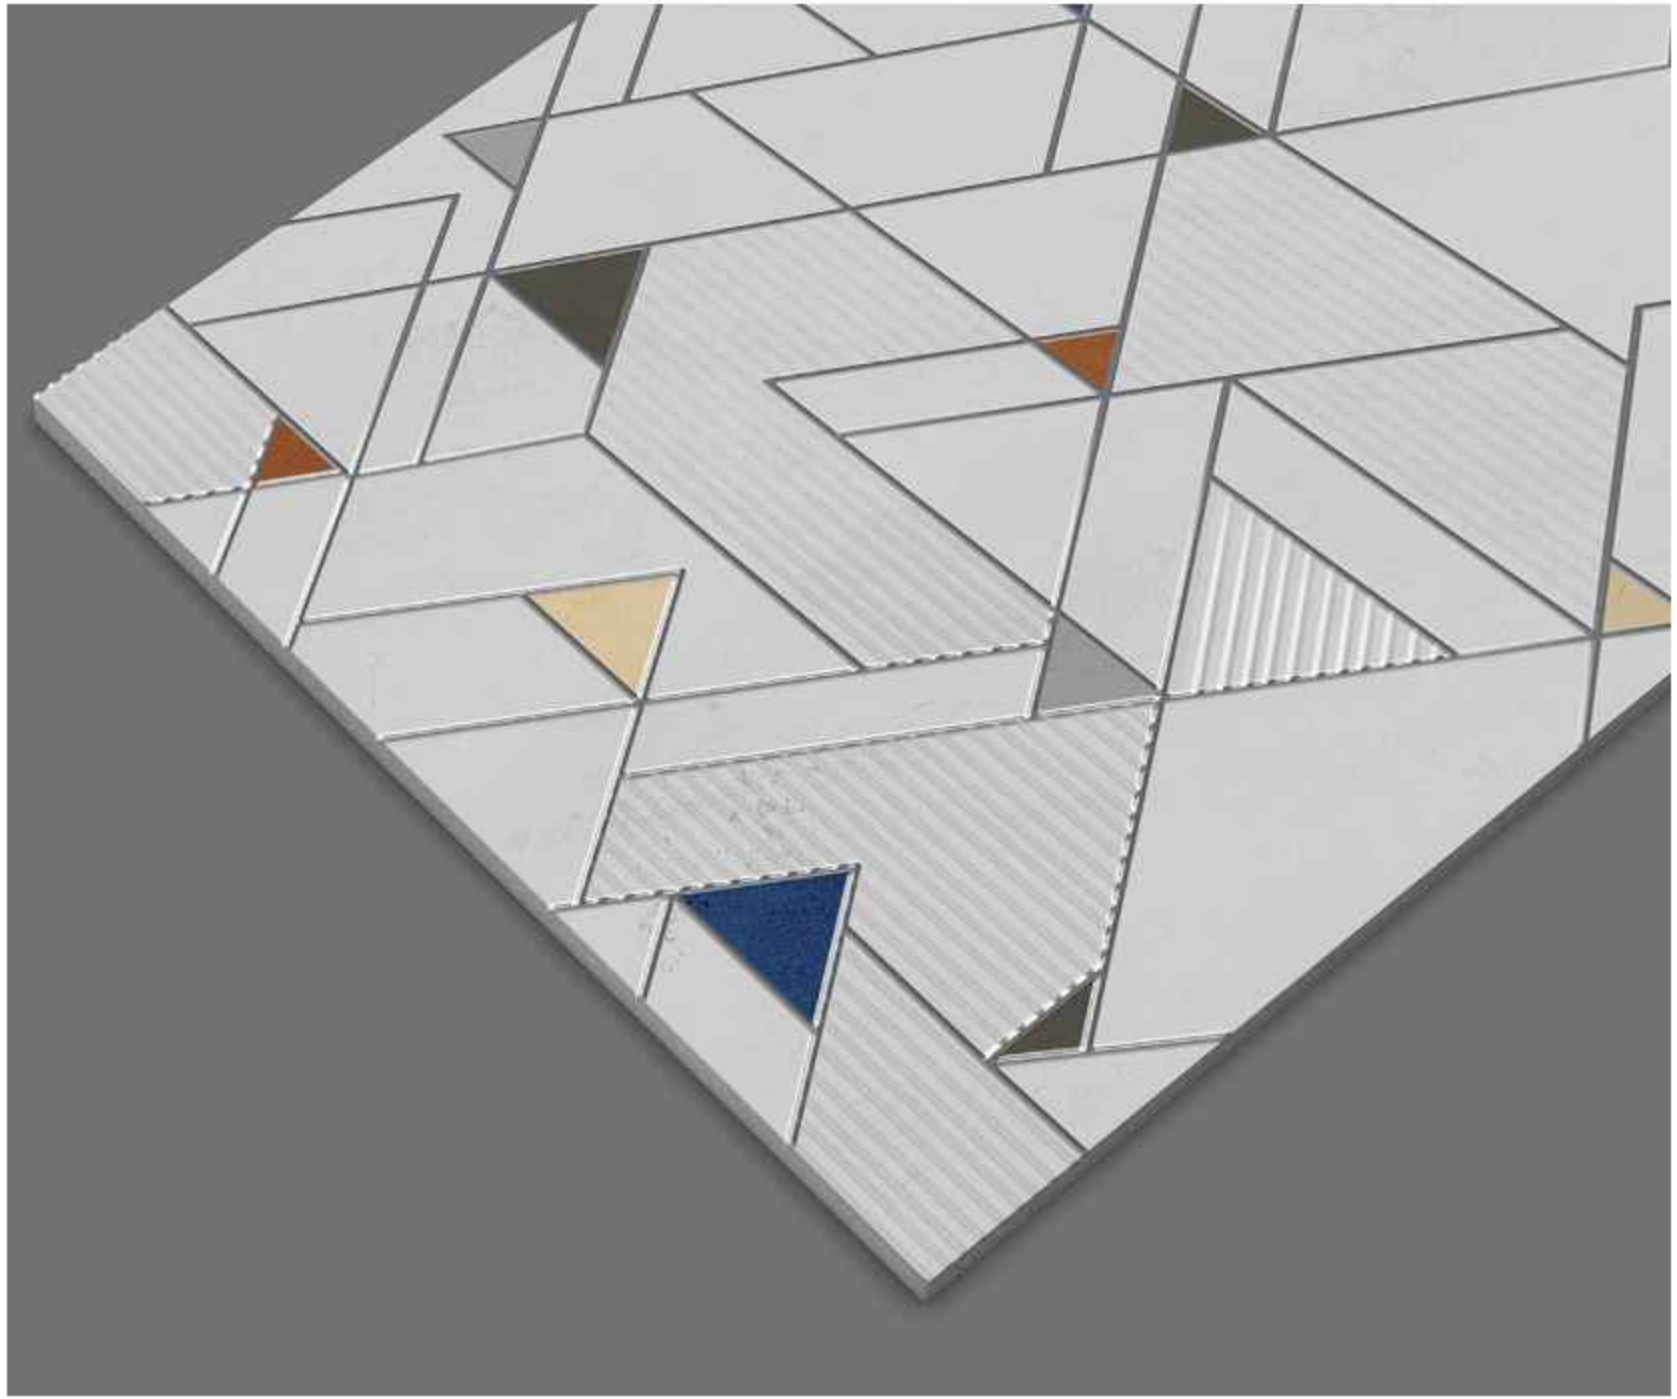

The Gloster Collection is a stunning representation of elegance and sophistication in tile design. Featuring a sparkling base that captures and reflects light, these tiles bring a vibrant energy to any space. The glossy veins elegantly weave through the surface, adding depth and a luxurious touch to the design.

DECORATIVE WHITE

Surface: Gloster | Size: 600x1200mm

Status<sup>®</sup>  
CERAMIC

DORATO LIGHT

DORATO DECOR

DORATO DARK

Surface: Gloster | Size: 600x1200mm

Status<sup>®</sup>  
CERAMIC

DRIF WOOD

DRIF WOOD DECOR

DRIF WOOD

Surface: Gloster | Size: 600x1200mm

Status<sup>®</sup>  
CERAMIC

ELIAS BIANCO

ELIAS BIANCO DECOR

ELIAS BIANCO

Surface: Gloster | Size: 600x1200mm

Status<sup>®</sup>  
CERAMIC

**FABIO BIANCO**

**FABIO BIANCO DECOR**

**FABIO BIANCO**

Surface: Gloster | Size: 600x1200mm

Status®  
CERAMIC

FABIO NERO