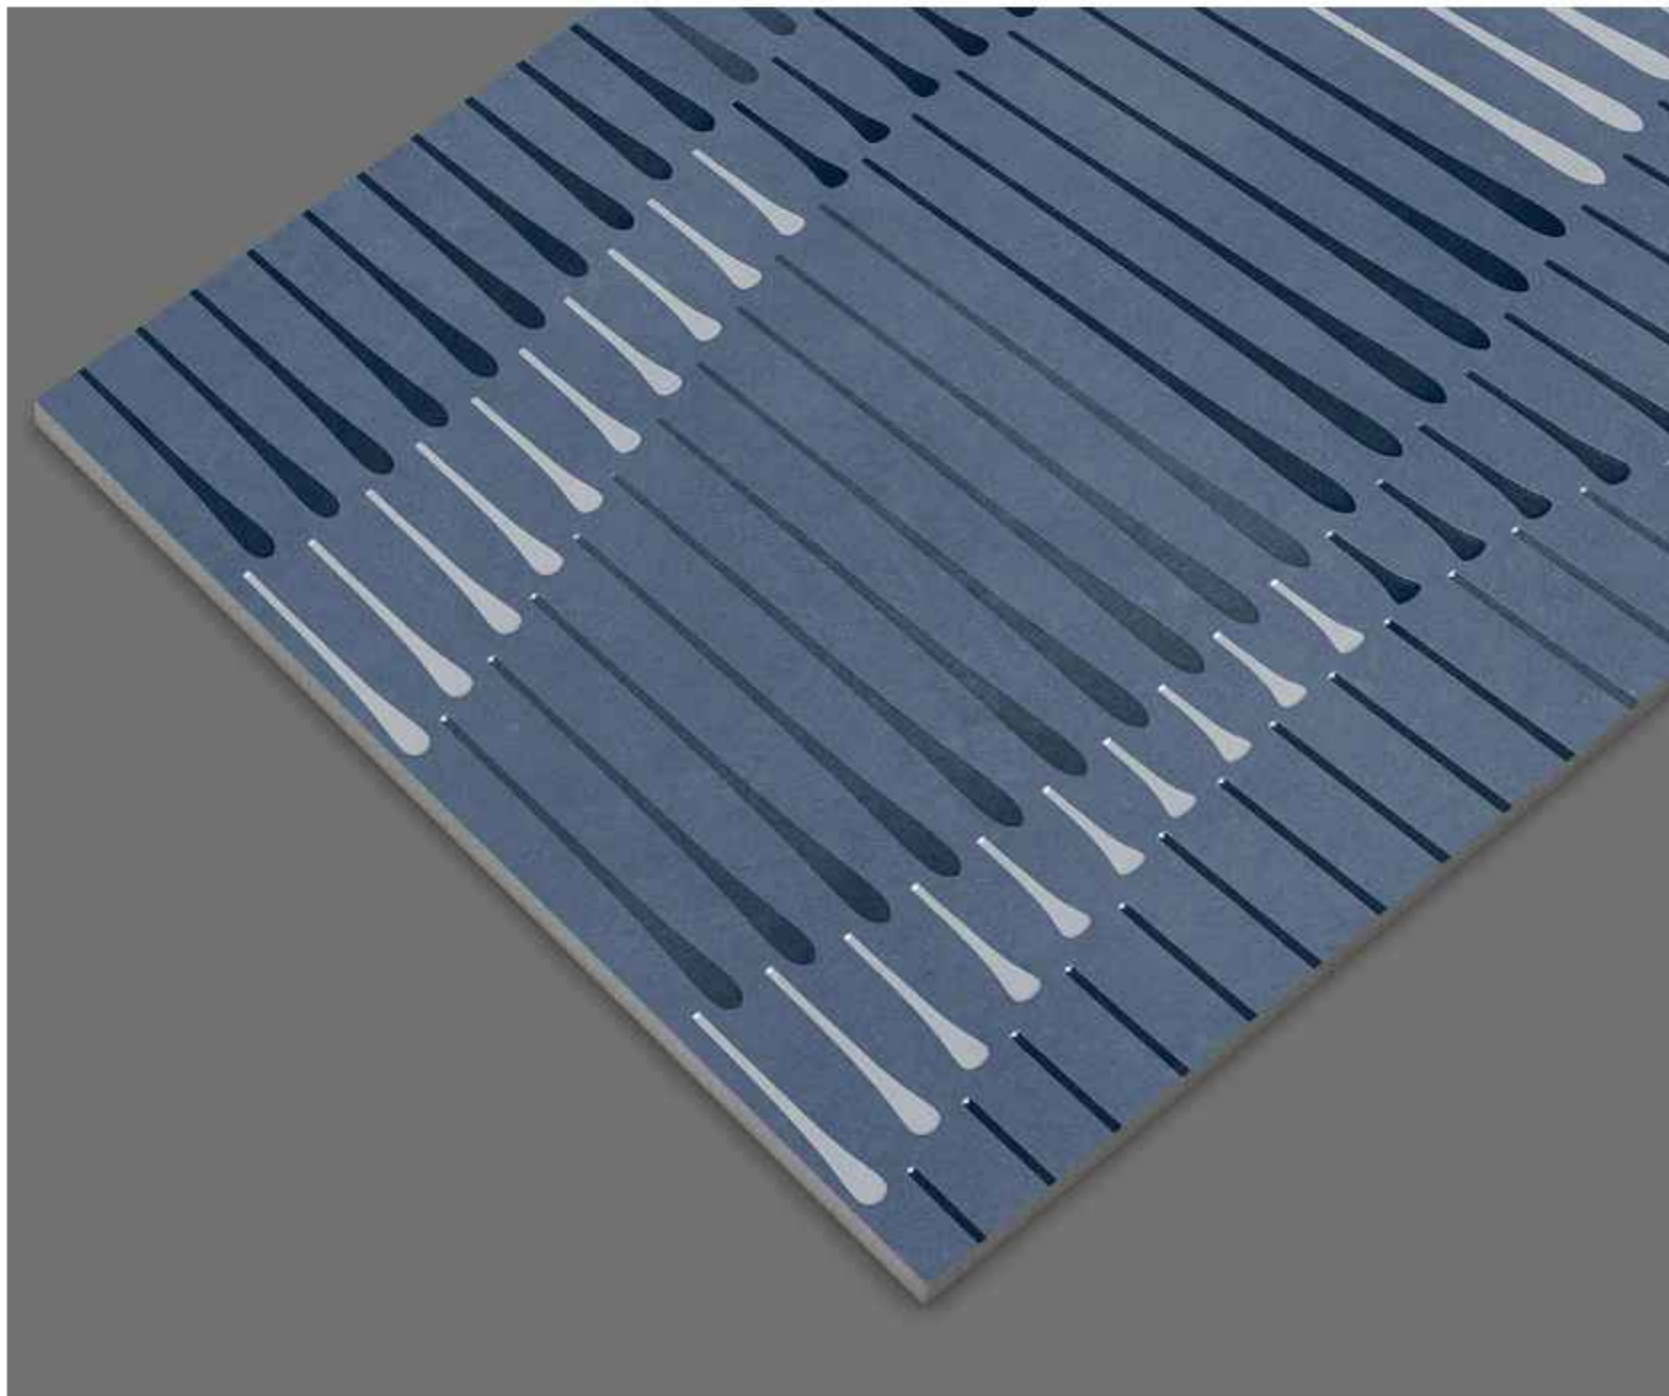

LIME WOOD

LIME WOOD DECOR

LIME WOOD

Surface: Gloster | Size: 600x1200mm

Status<sup>®</sup>  
CERAMIC

LUSH BIANCO

LUSH CYAN DECOR

LUSH CYAN