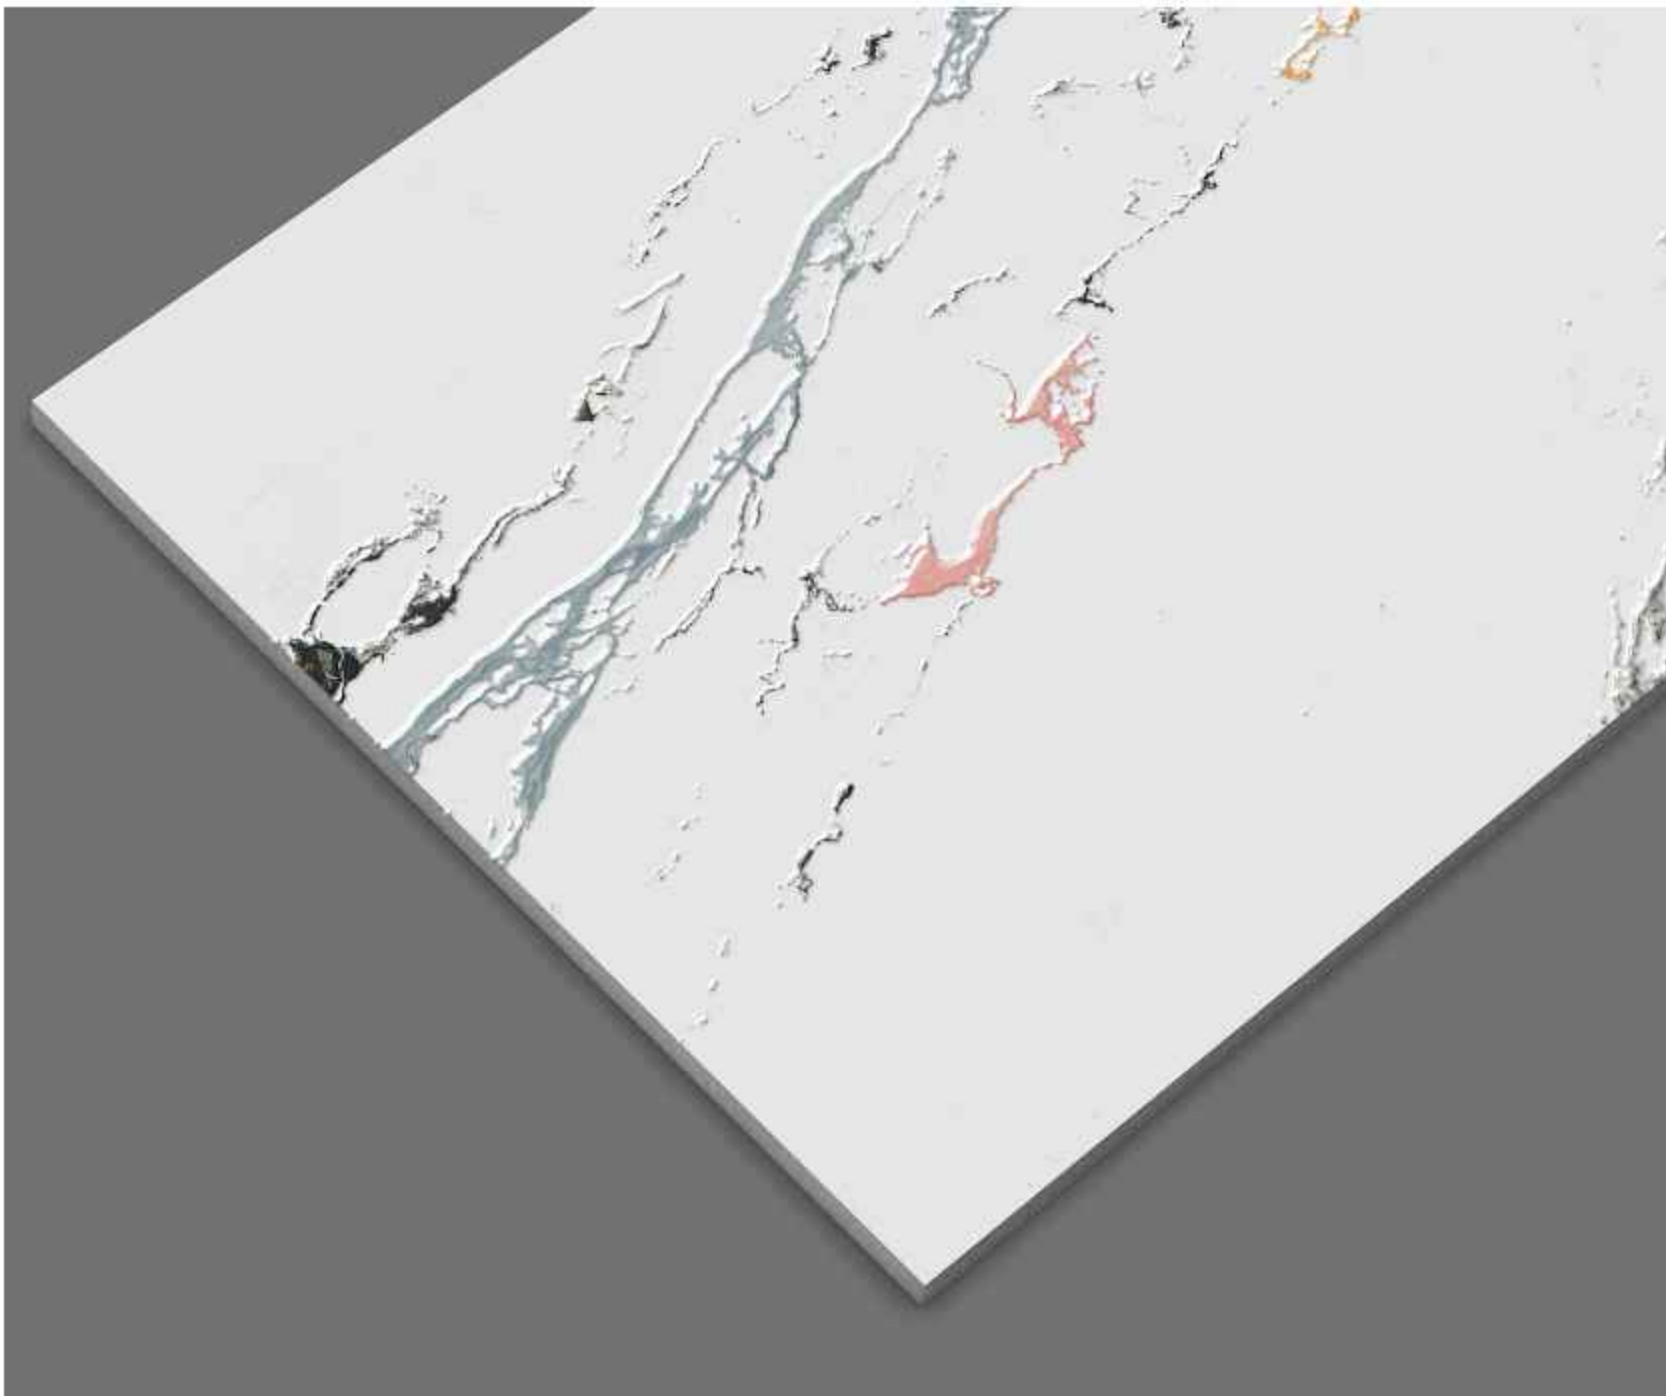

Surface: Glue | Size: 600x1200mm | Random: 04 Faces

**ASCON BROWN**

Surface: Glue | Size: 600x1200mm | Random: 04 Faces

CARNICO MINK

Surface: Glue | Size: 600x1200mm | Random: 04 Faces

**ITANA MULTY**

Surface: Glue | Size: 600x1200mm | Random: 04 Faces