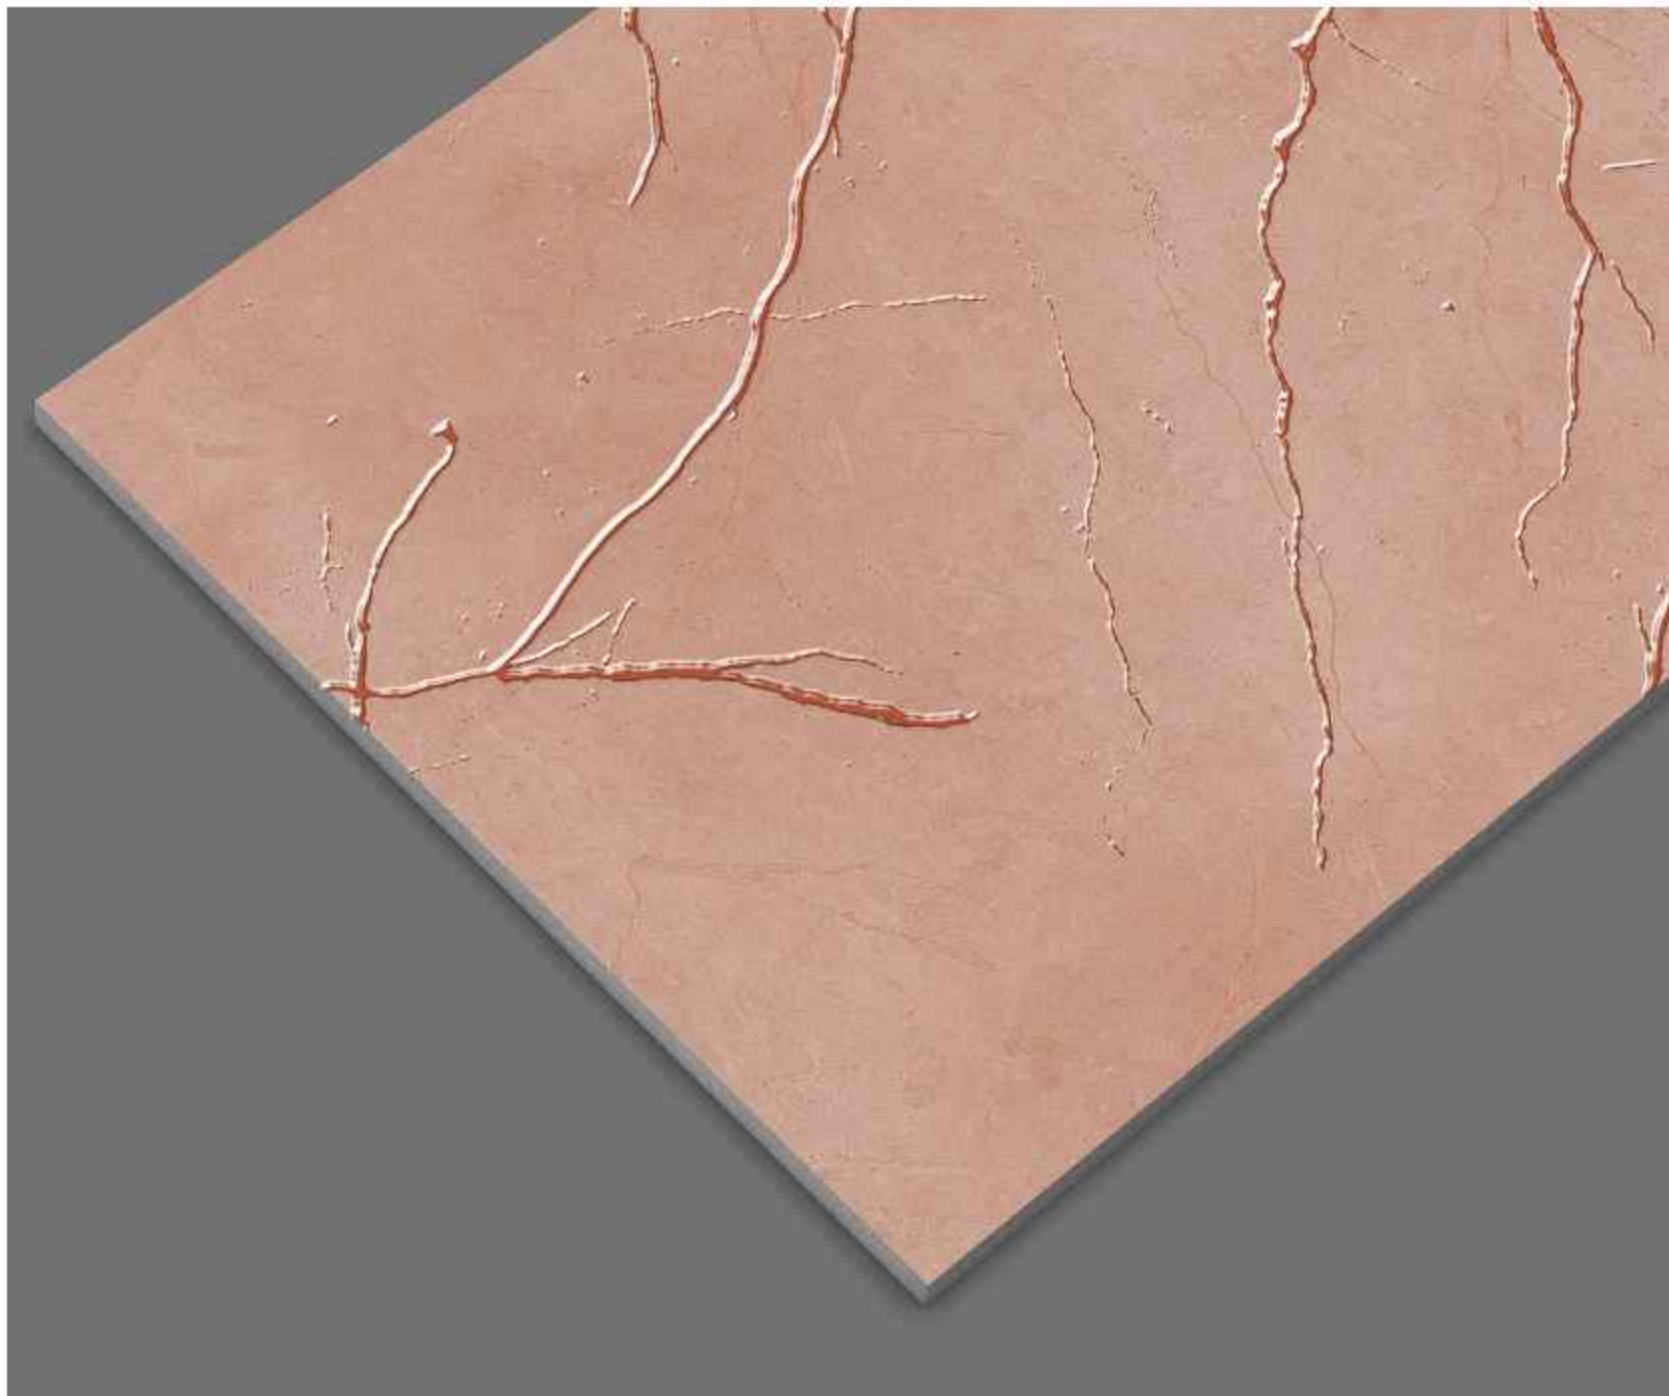

**RIZ BROWN**

Surface: Glue | Size: 600x1200mm | Random: 04 Faces

**RIZ GREY**

Surface: Glue | Size: 600x1200mm | Random: 04 Faces

RIZ PINK

Surface: Glue | Size: 600x1200mm | Random: 04 Faces

**RIZ WHITE**

Surface: Glue | Size: 600x1200mm | Random: 04 Faces