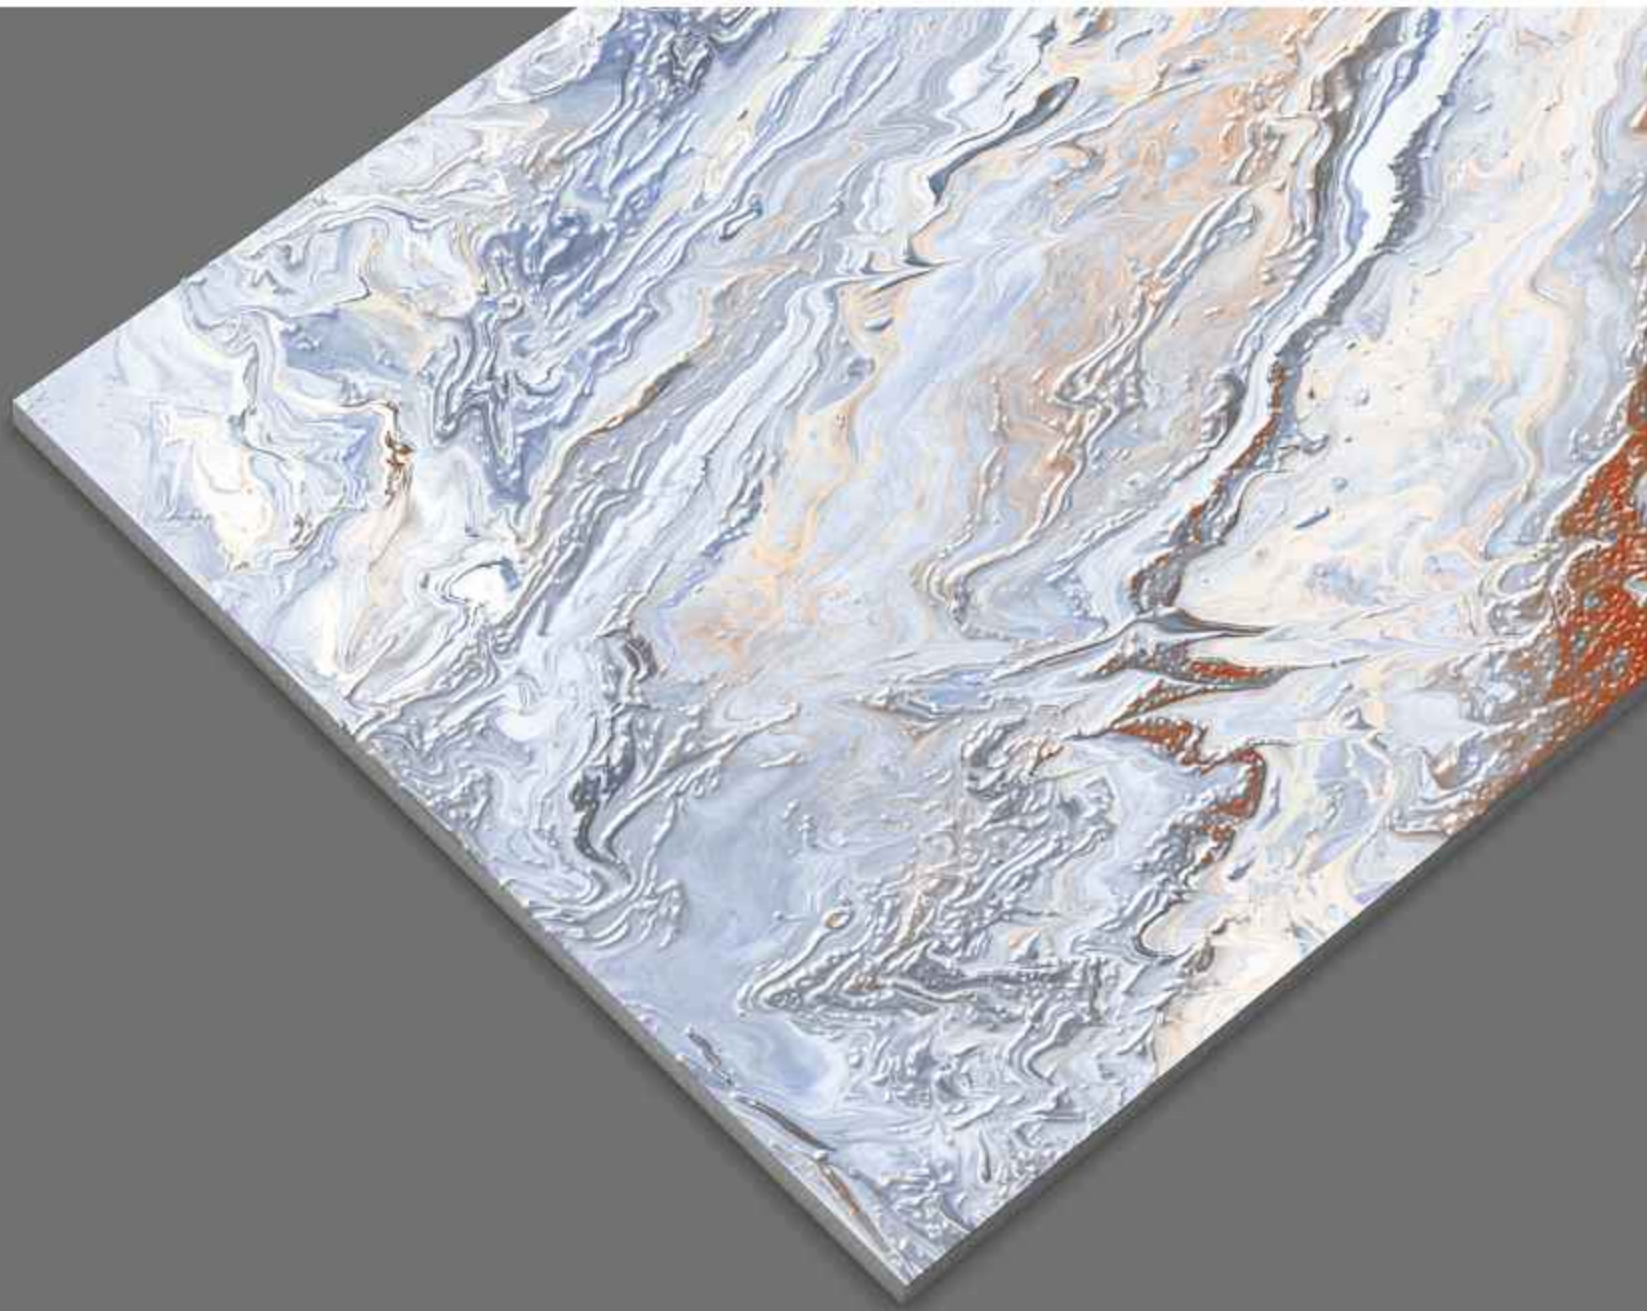

Surface: Glue | Size: 600x1200mm | Random: 04 Faces

**ASCON BROWN**

Surface: Glue | Size: 600x1200mm | Random: 04 Faces

CARNICO MINK

Surface: Glue | Size: 600x1200mm | Random: 04 Faces

**ITANA MULTY**

Surface: Glue | Size: 600x1200mm | Random: 04 Faces