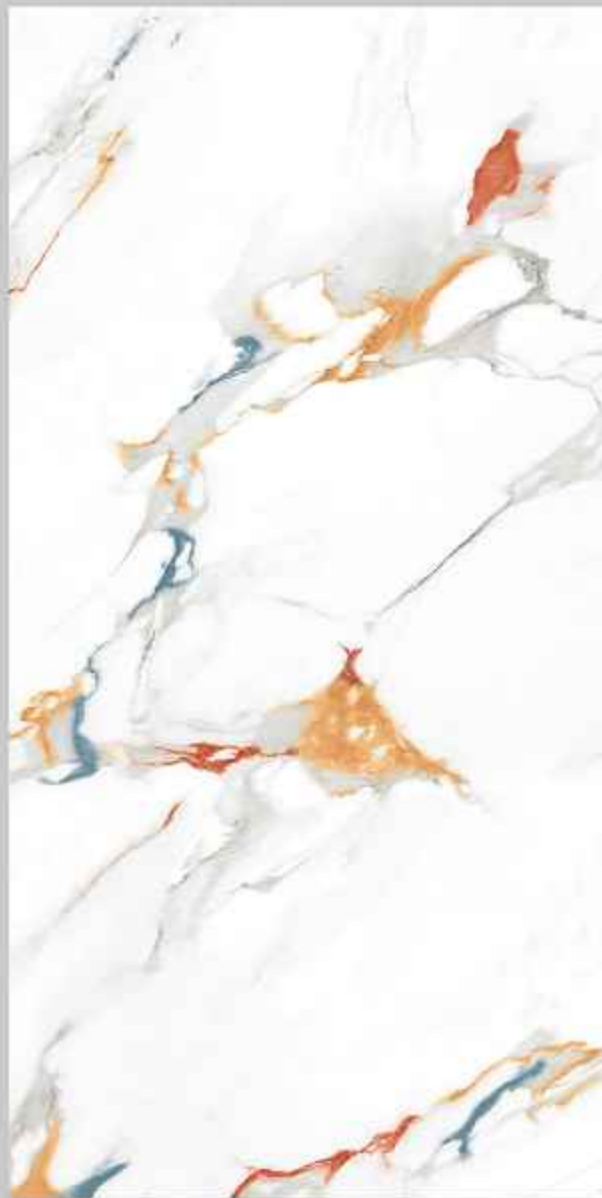

**RIZ BROWN**

Surface: Glue | Size: 600x1200mm | Random: 04 Faces

**RIZ GREY**

Surface: Glue | Size: 600x1200mm | Random: 04 Faces

RIZ PINK

Surface: Glue | Size: 600x1200mm | Random: 04 Faces

**RIZ WHITE**

Surface: Glue | Size: 600x1200mm | Random: 04 Faces