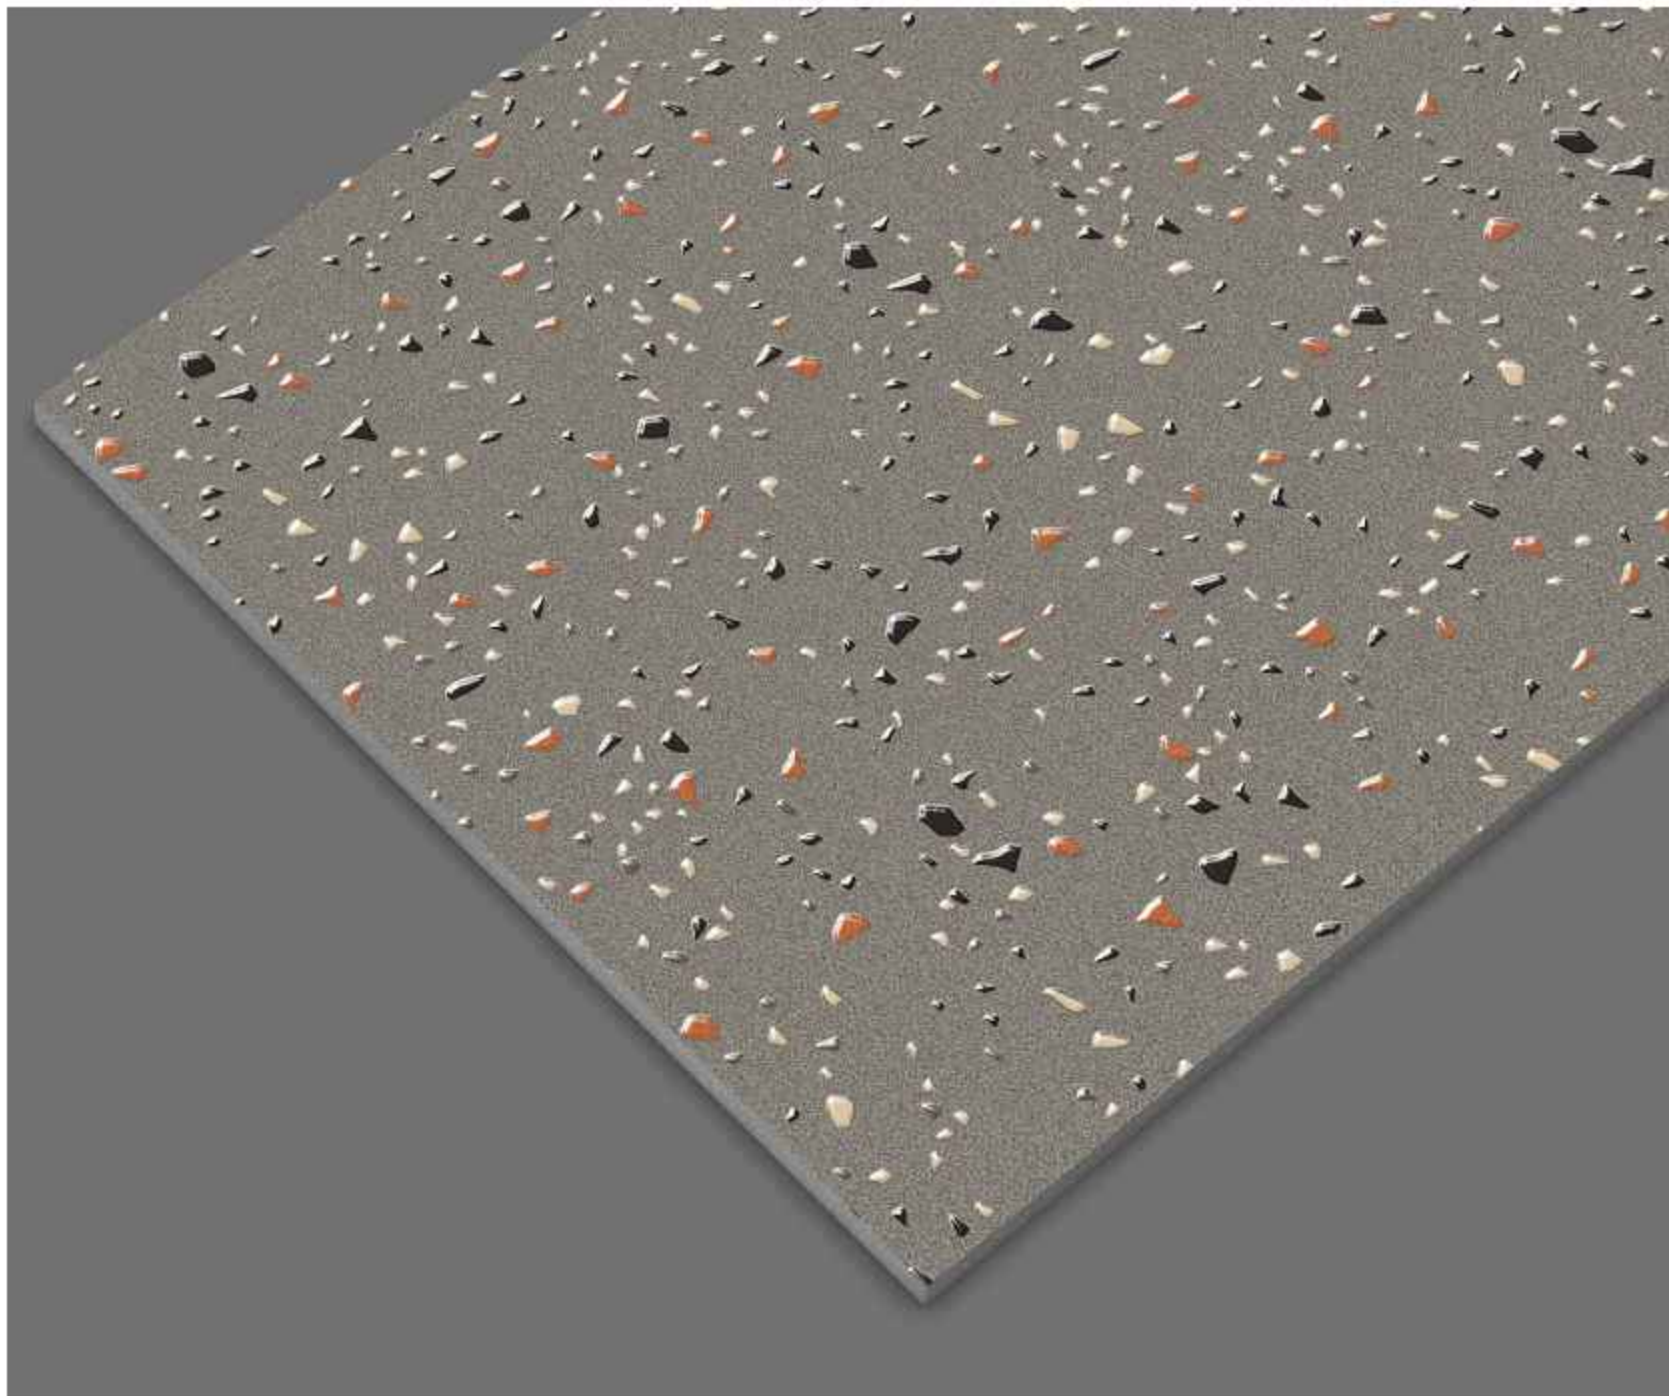

**TERRA BLUE**

Surface: Glue | Size: 600x1200mm | Random: 02 Faces

TERRA IVORY

Surface: Glue | Size: 600x1200mm | Random: 02 Faces

**TERRA NATURAL**

Surface: Glue | Size: 600x1200mm | Random: 02 Faces

**TERRA OLIVE**