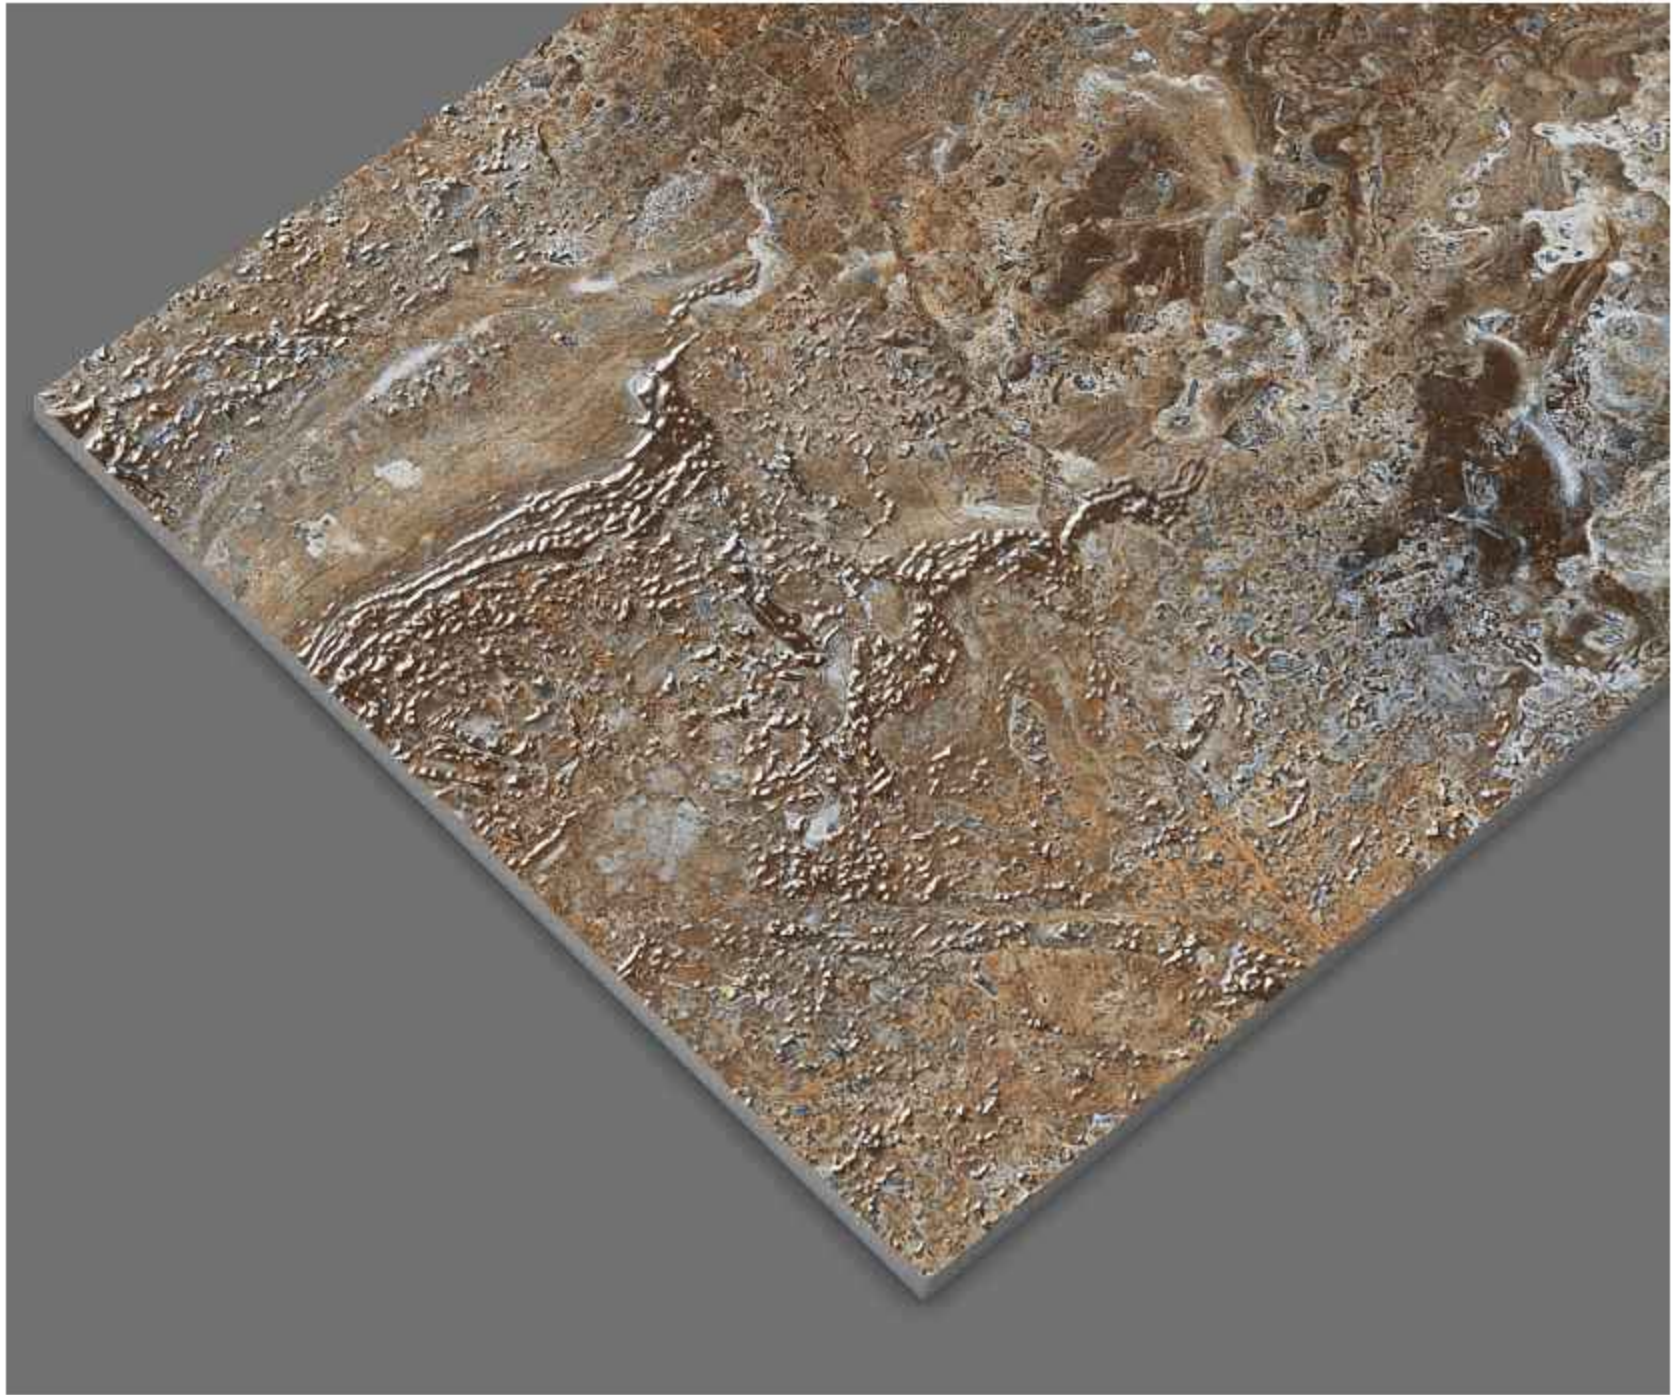

Surface: Glue | Size: 600x1200mm | Random: 03 Faces

**APEXE GREY**

Surface: Glue | Size: 600x1200mm | Random: 03 Faces

Status®  
CERAMIC

**APEXE PINK**

Surface: Glue | Size: 600x1200mm | Random: 03 Faces

ASCON BLUE

Surface: Glue | Size: 600x1200mm | Random: 04 Faces

**ASCON BROWN**

Surface: Glue | Size: 600x1200mm | Random: 04 Faces

CARNICO MINK

Surface: Glue | Size: 600x1200mm | Random: 04 Faces

**ITANA MULTY**

Surface: Glue | Size: 600x1200mm | Random: 04 Faces

**TERRA BLUE**

Surface: Glue | Size: 600x1200mm | Random: 02 Faces

TERRA IVORY

Surface: Glue | Size: 600x1200mm | Random: 02 Faces

**TERRA NATURAL**

Surface: Glue | Size: 600x1200mm | Random: 02 Faces

**TERRA OLIVE**