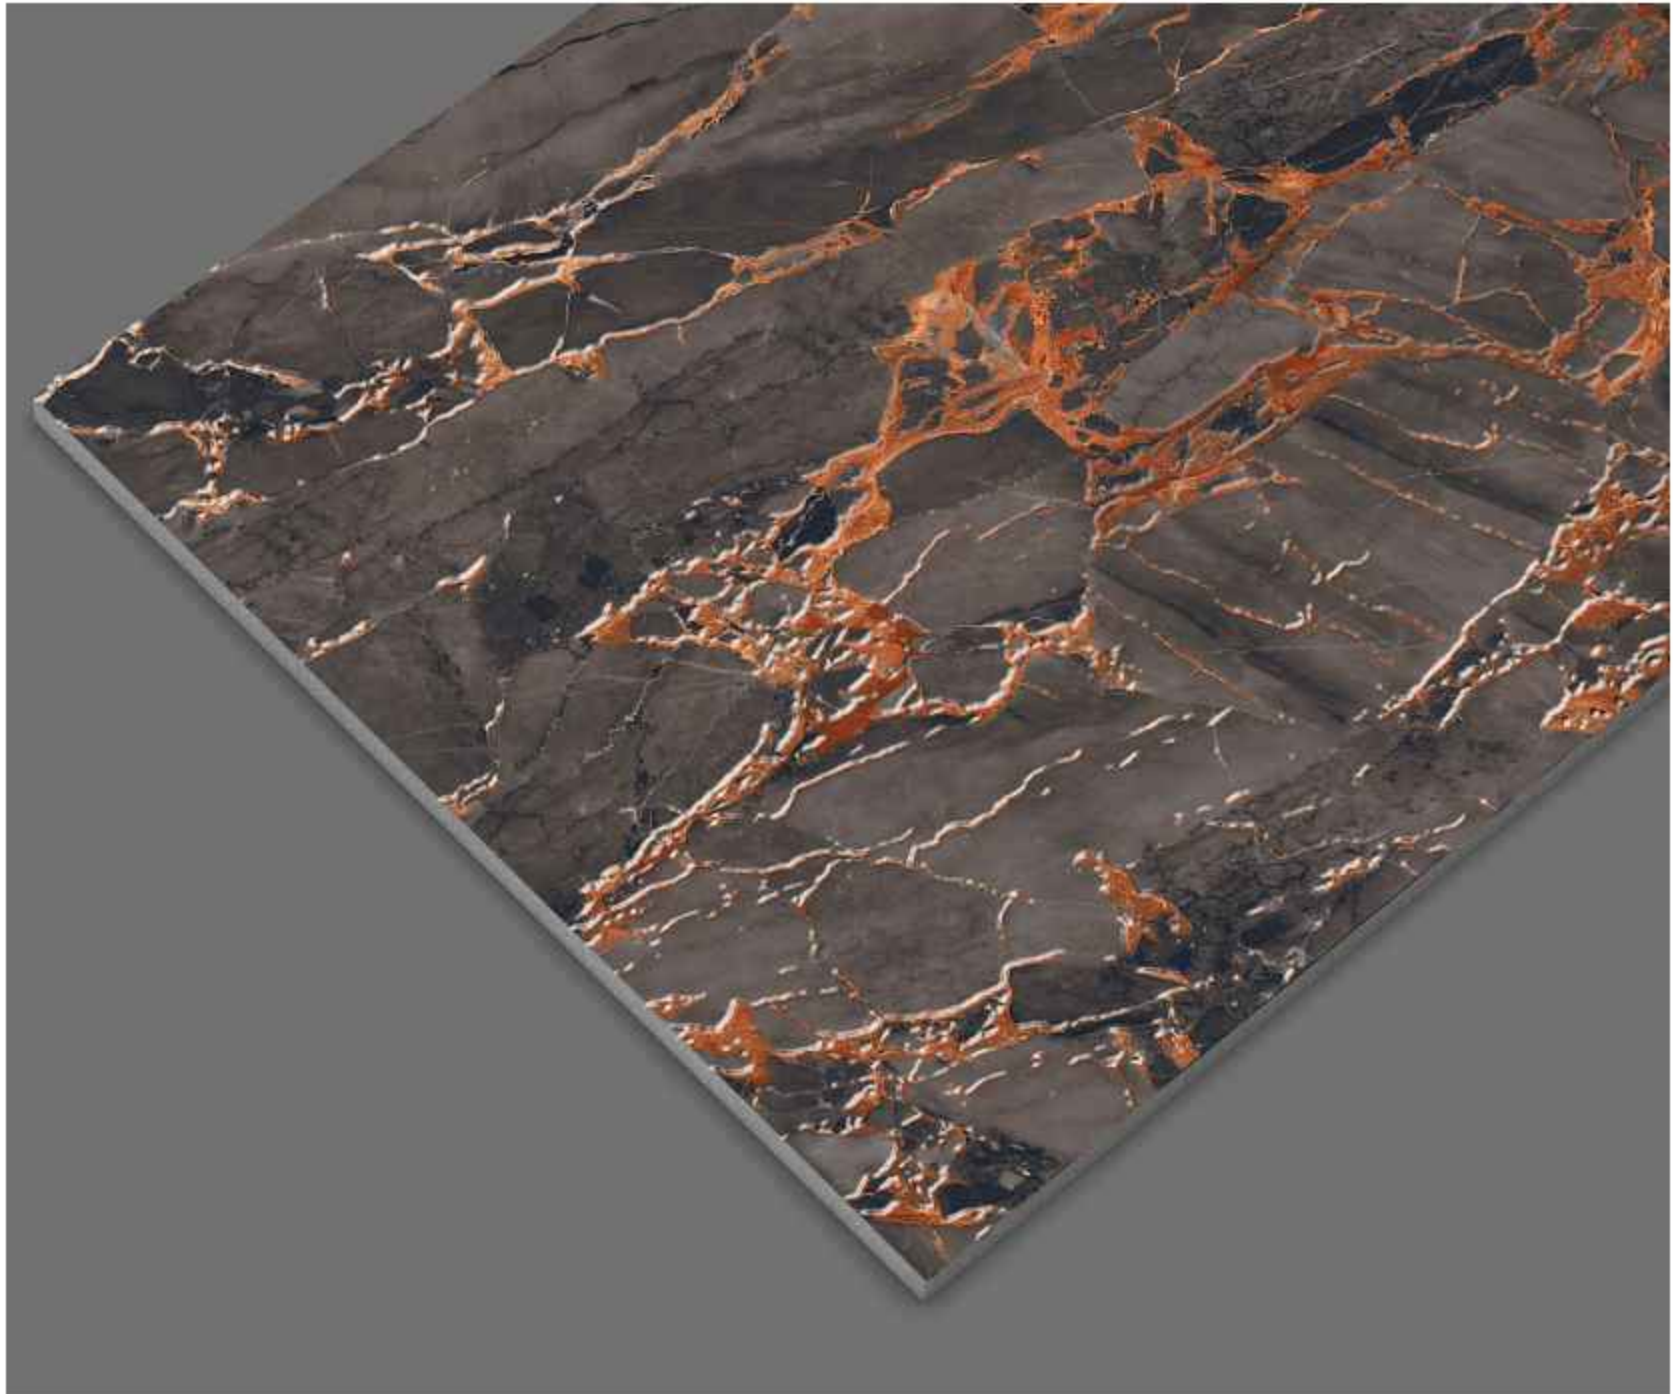

Surface: Glue | Size: 600x1200mm | Random: 02 Faces

**TERRA WHITE**

Surface: Glue | Size: 600x1200mm | Random: 02 Faces

Status<sup>®</sup>  
CERAMIC

TREVISO CHOCO

Surface: Glue | Size: 600x1200mm | Random: 04 Faces

**WIXON GREY**

Surface: Glue | Size: 600x1200mm | Random: 03 Faces

Status<sup>®</sup>  
CERAMIC

Thank You!

[www.statusceramic.in](http://www.statusceramic.in)