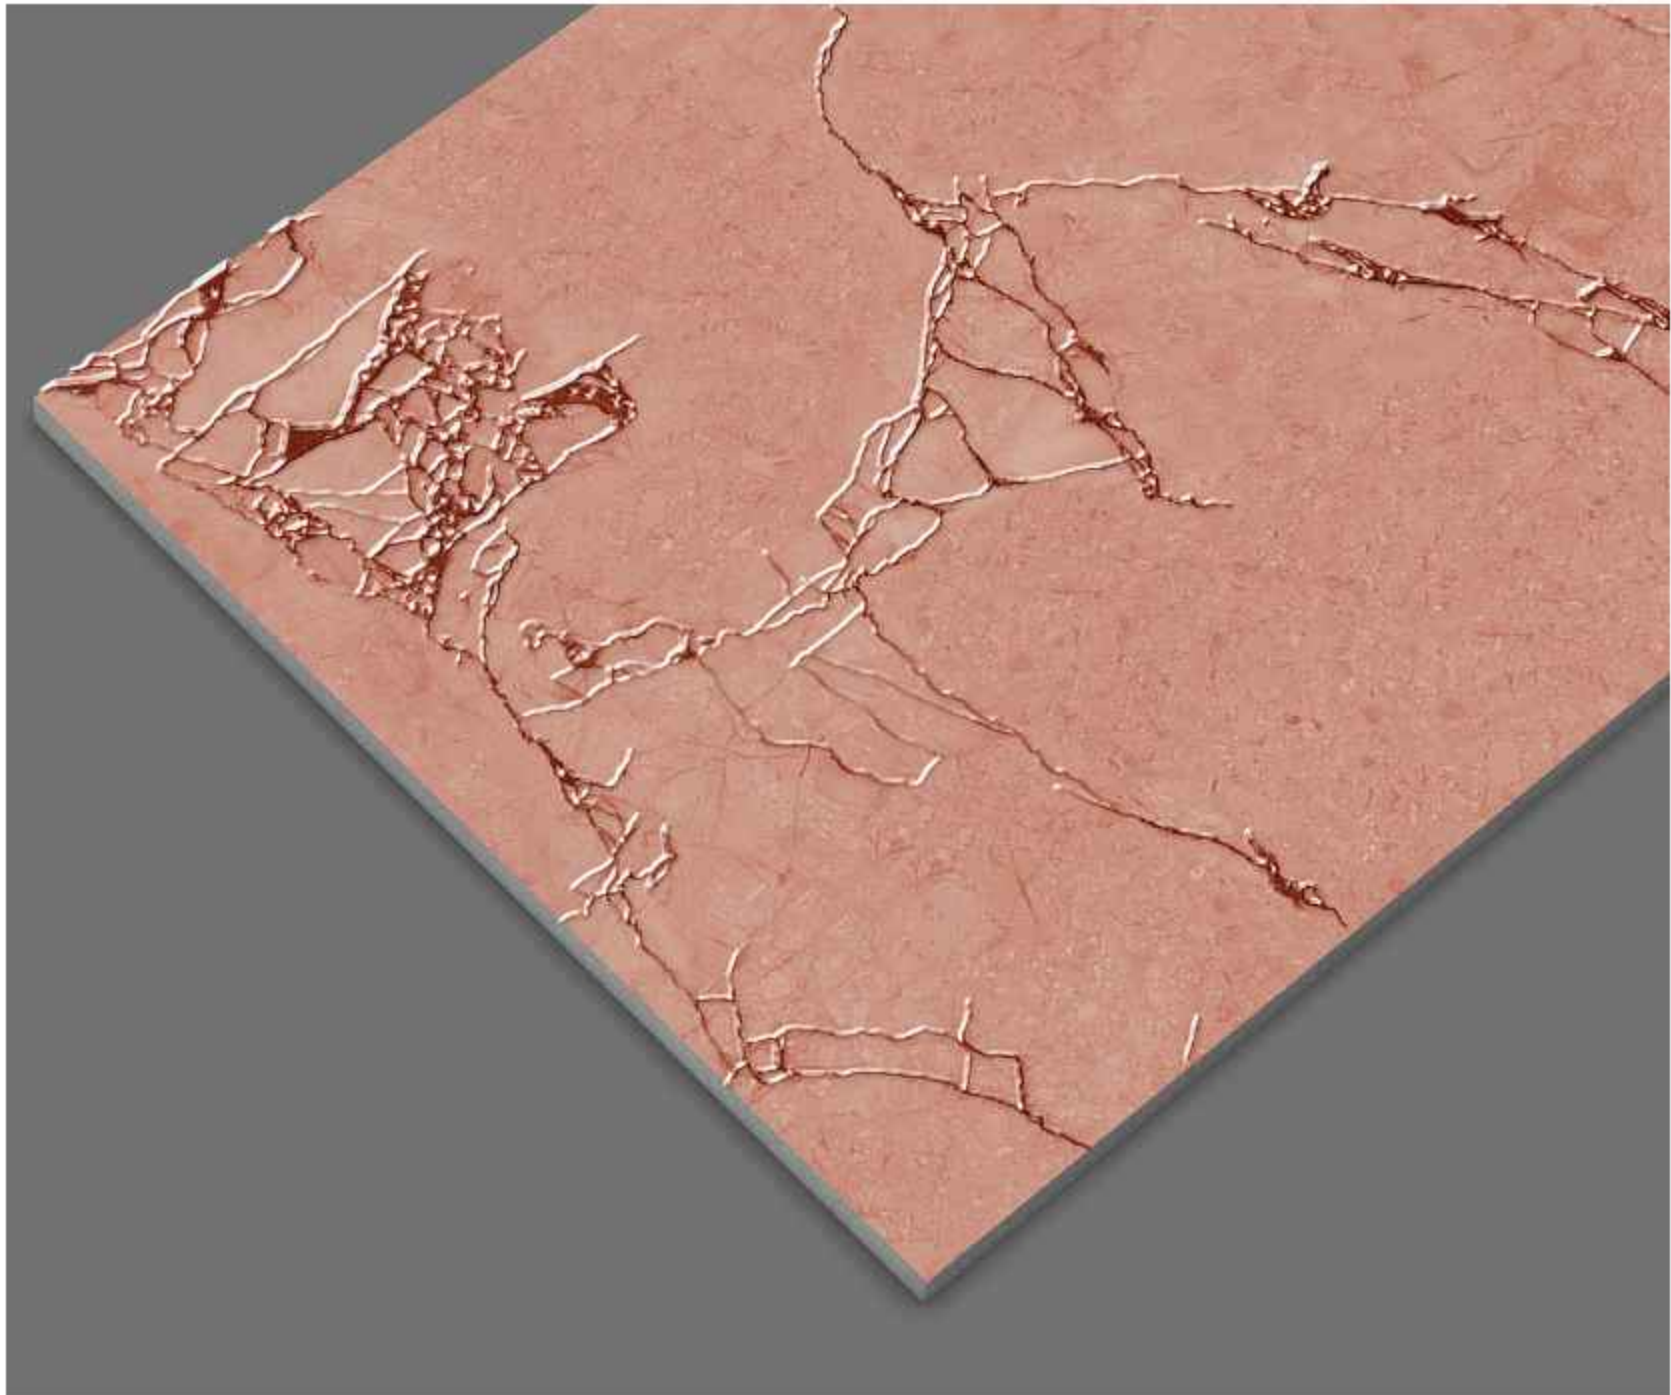

Surface: Glue | Size: 600x1200mm | Random: 03 Faces

**APEXE GREY**

Surface: Glue | Size: 600x1200mm | Random: 03 Faces

Status®  
CERAMIC

**APEXE PINK**

Surface: Glue | Size: 600x1200mm | Random: 03 Faces

ASCON BLUE

Surface: Glue | Size: 600x1200mm | Random: 04 Faces

**ASCON BROWN**

Surface: Glue | Size: 600x1200mm | Random: 04 Faces

CARNICO MINK

Surface: Glue | Size: 600x1200mm | Random: 04 Faces

**ITANA MULTY**

Surface: Glue | Size: 600x1200mm | Random: 04 Faces