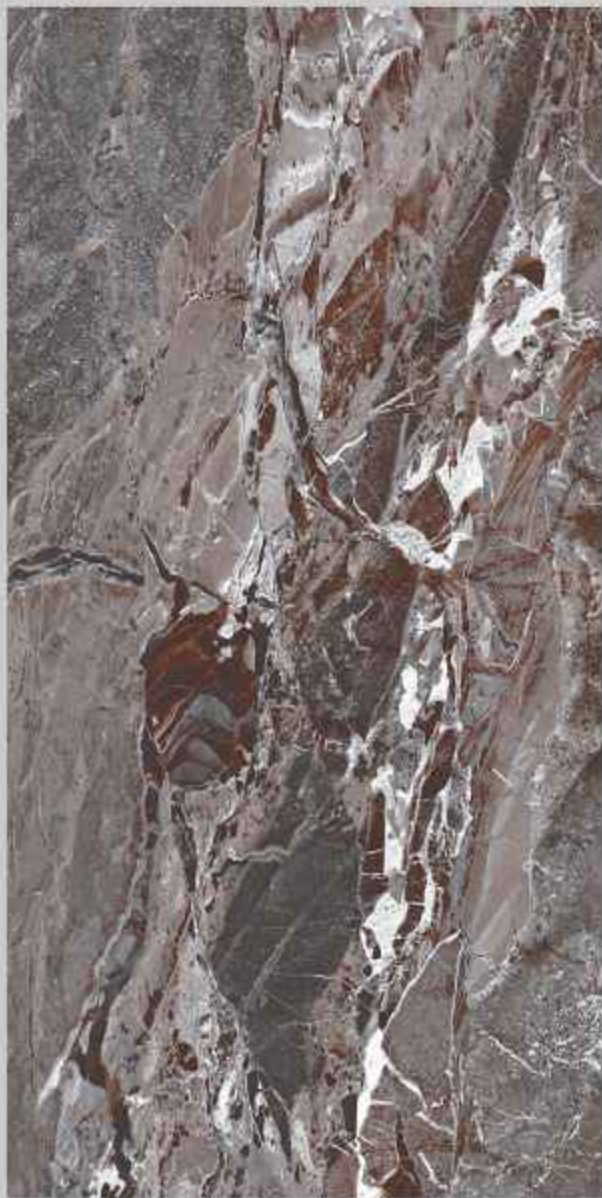

Surface: Glue | Size: 600x1200mm | Random: 04 Faces

**ASCON BROWN**

Surface: Glue | Size: 600x1200mm | Random: 04 Faces

CARNICO MINK

Surface: Glue | Size: 600x1200mm | Random: 04 Faces

**ITANA MULTY**

Surface: Glue | Size: 600x1200mm | Random: 04 Faces