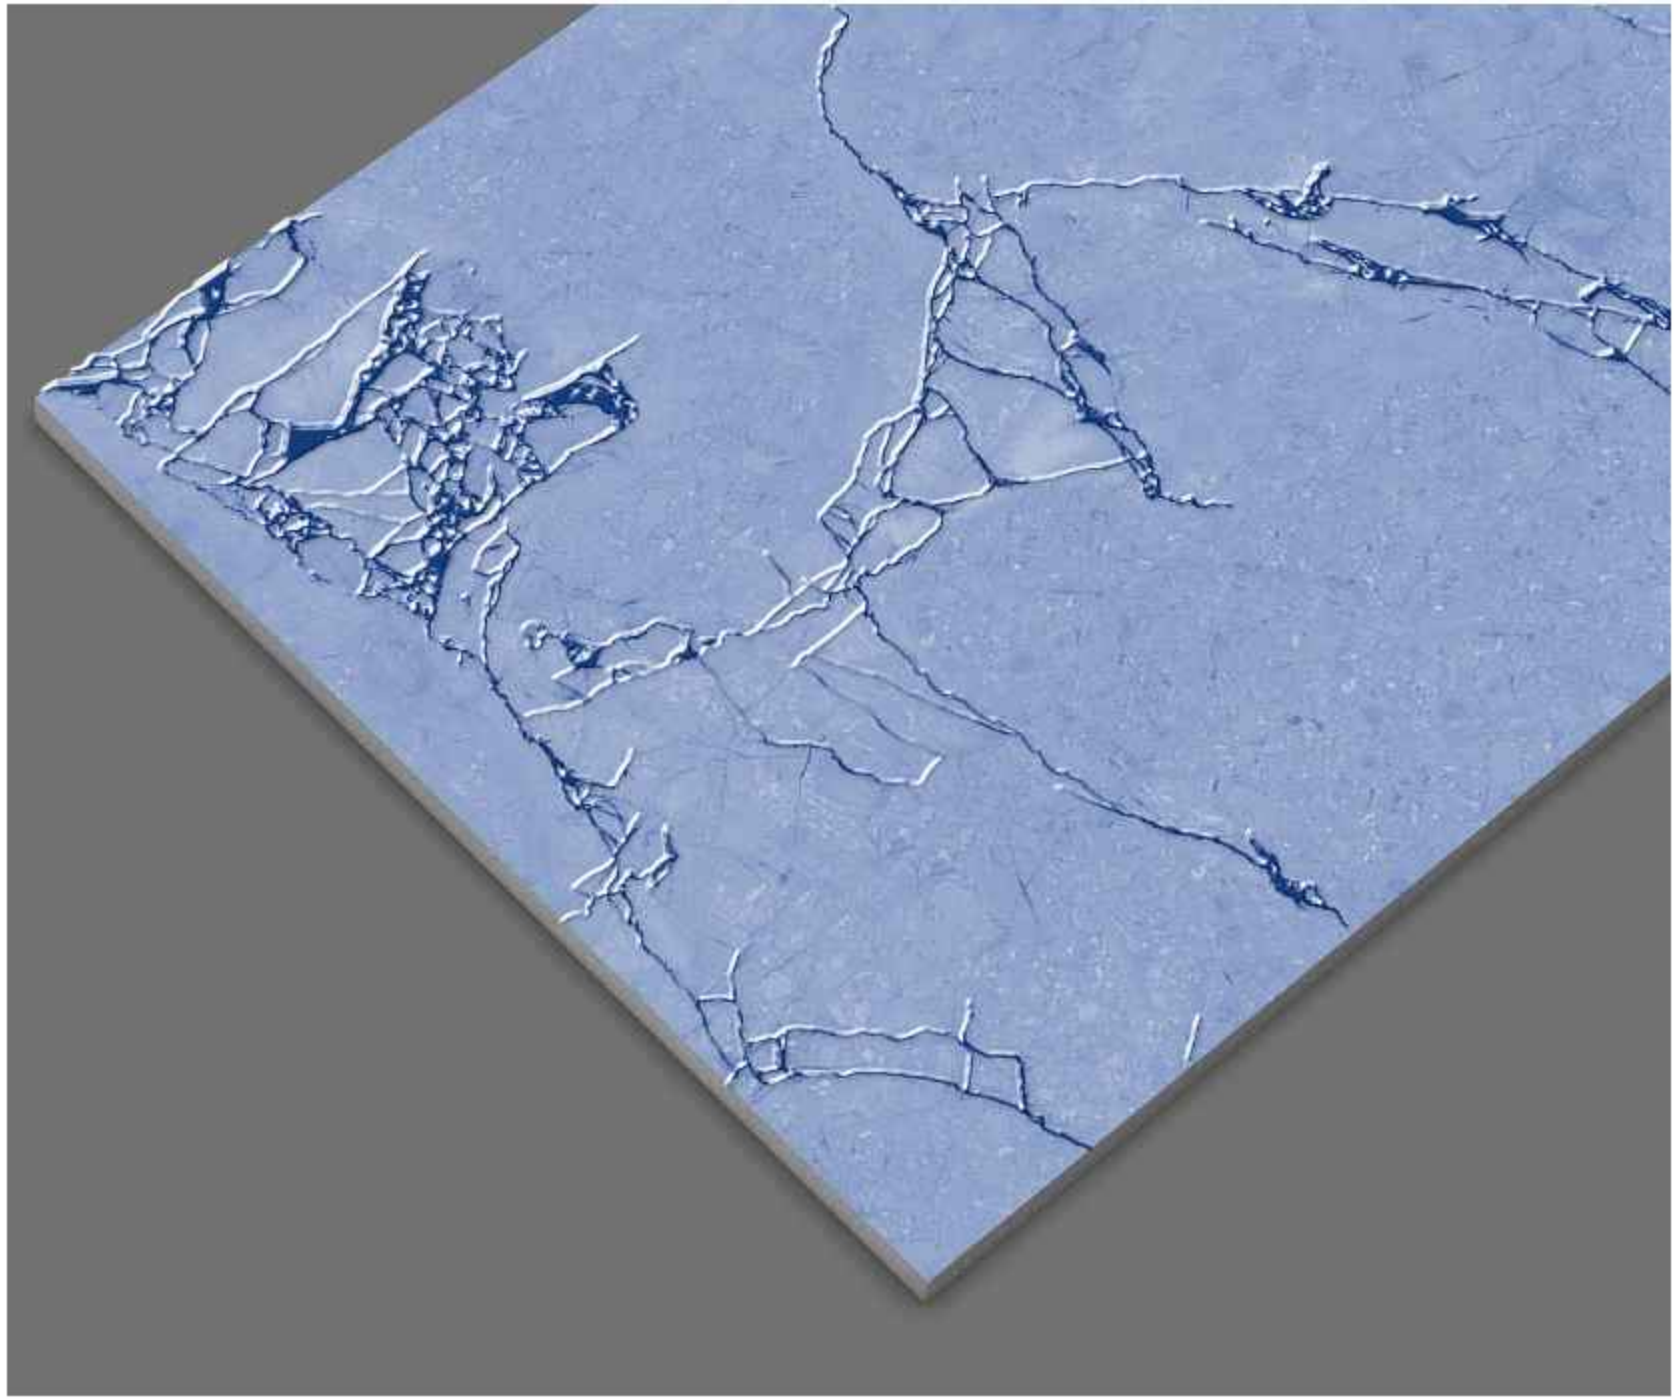

[www.statusceramic.in](http://www.statusceramic.in)

**AMPRA BROWN**

Surface: Glue | Size: 600x1200mm | Random: 04 Faces

**APEXE BEIGE**

Surface: Gloster | Size: 600x1200mm | Random: 03 Faces

**APEXE BLUE**

Surface: Glue | Size: 600x1200mm | Random: 03 Faces

**APEXE GREY**

Surface: Glue | Size: 600x1200mm | Random: 03 Faces

Status®  
CERAMIC

**APEXE PINK**

Surface: Glue | Size: 600x1200mm | Random: 03 Faces

ASCON BLUE

Surface: Glue | Size: 600x1200mm | Random: 04 Faces

**ASCON BROWN**

Surface: Glue | Size: 600x1200mm | Random: 04 Faces

CARNICO MINK

Surface: Glue | Size: 600x1200mm | Random: 04 Faces

**ITANA MULTY**

Surface: Glue | Size: 600x1200mm | Random: 04 Faces

**TERRA BLUE**

Surface: Glue | Size: 600x1200mm | Random: 02 Faces

TERRA IVORY

Surface: Glue | Size: 600x1200mm | Random: 02 Faces

**TERRA NATURAL**

Surface: Glue | Size: 600x1200mm | Random: 02 Faces

**TERRA OLIVE**