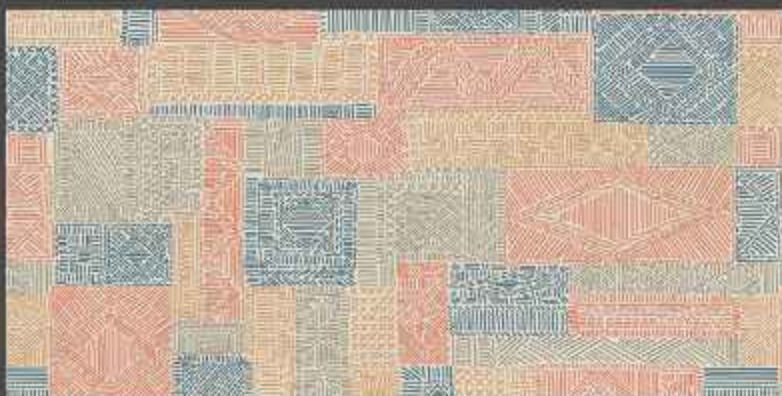

PERSIAN DECOR