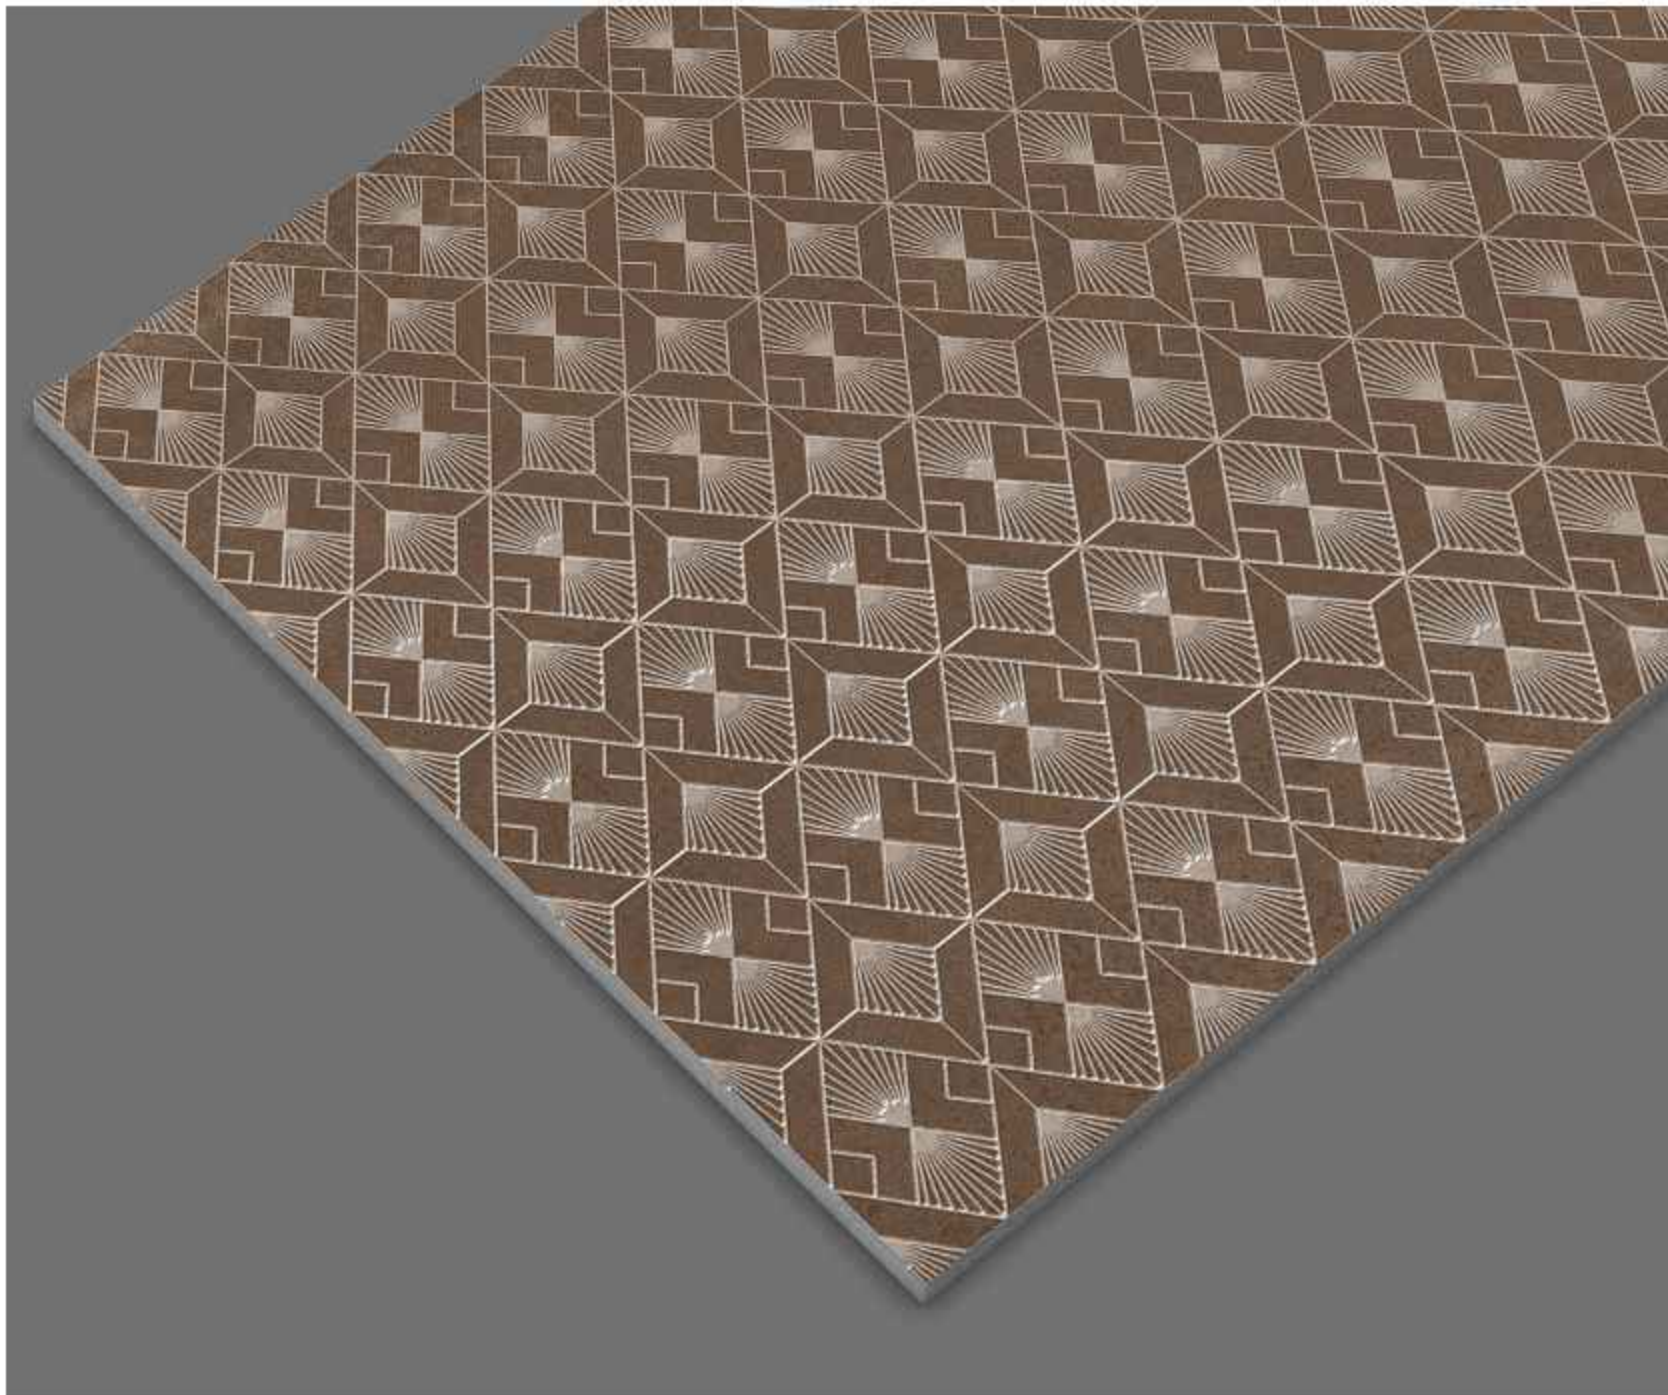

[www.statusceramic.in](http://www.statusceramic.in)

Status<sup>®</sup>  
CERAMIC

BOSTON DECOR

Surface: GIUE | Size: 600x1200mm

Status<sup>®</sup>  
CERAMIC

EPOXY BLUE DECOR

Surface: GIUE | Size: 600x1200mm

Status<sup>®</sup>  
CERAMIC

EPOXY BROWN DECOR

Surface: GIUE | Size: 600x1200mm

Status<sup>®</sup>  
CERAMIC

**EVORA BEIGE**

**EVORA DECOR**

**EVORA BROWN**

Surface: GIUE | Size: 600x1200mm

Status<sup>®</sup>  
CERAMIC

ROSSO PINK

Surface: GIUE | Size: 600x1200mm

Status<sup>®</sup>  
CERAMIC

ROYAL DECOR

Surface: GIUE | Size: 600x1200mm

Status<sup>®</sup>  
CERAMIC

SWIRLING GREY

SWIRLING WHITE