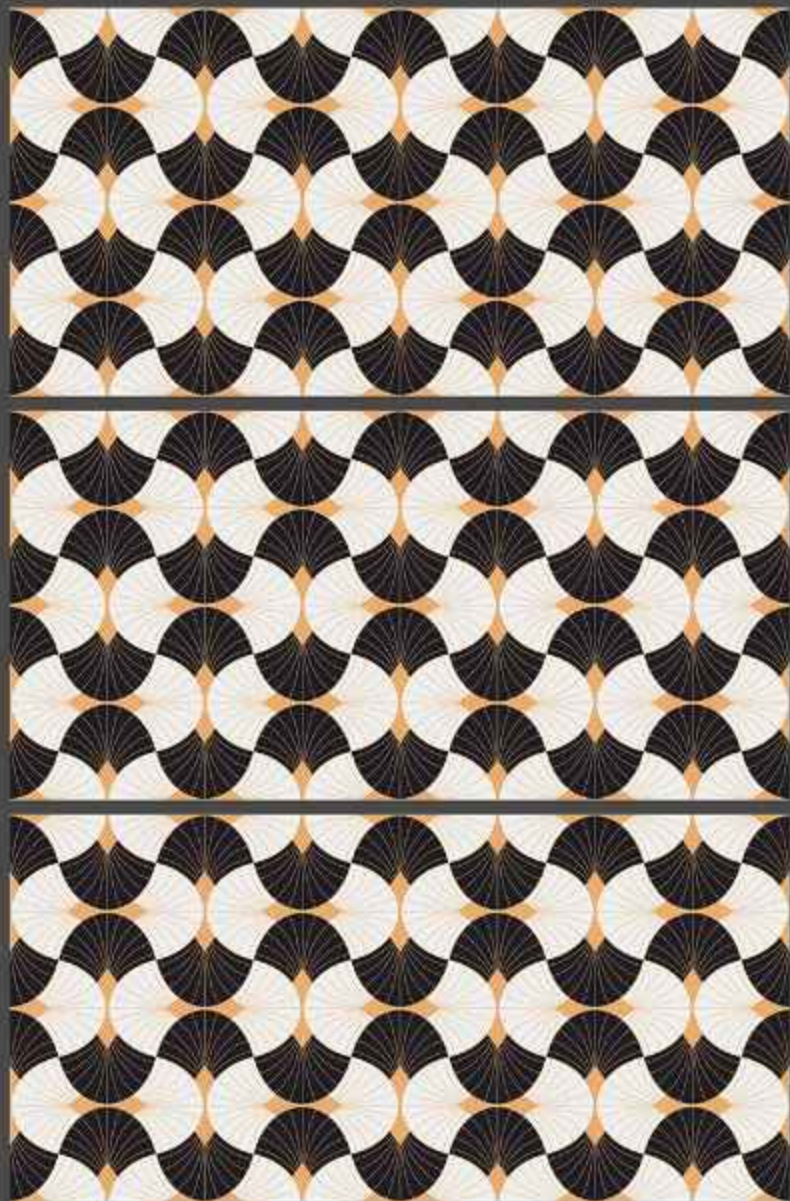

Status®
CERAMIC

BOSTON DECOR

Surface: GIUE | Size: 600x1200mm