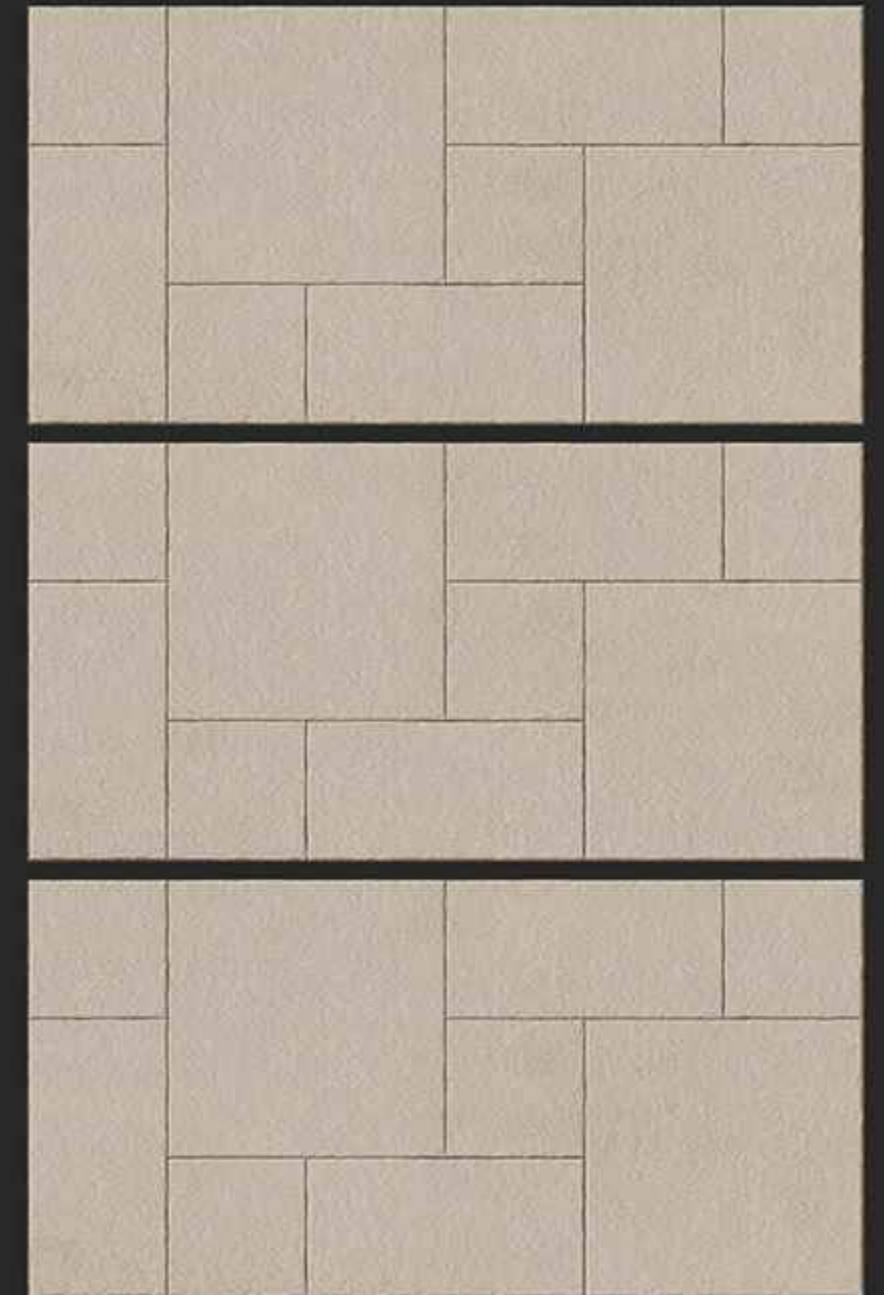

EFFECT:
PUNCH

FINISH:
MATT CARVING

MARMO DECOR

STONE PUNCH

SIZE:
600x1200 mm

EFFECT:
PUNCH

FINISH:
MATT CARVING

MARMO BAIGE