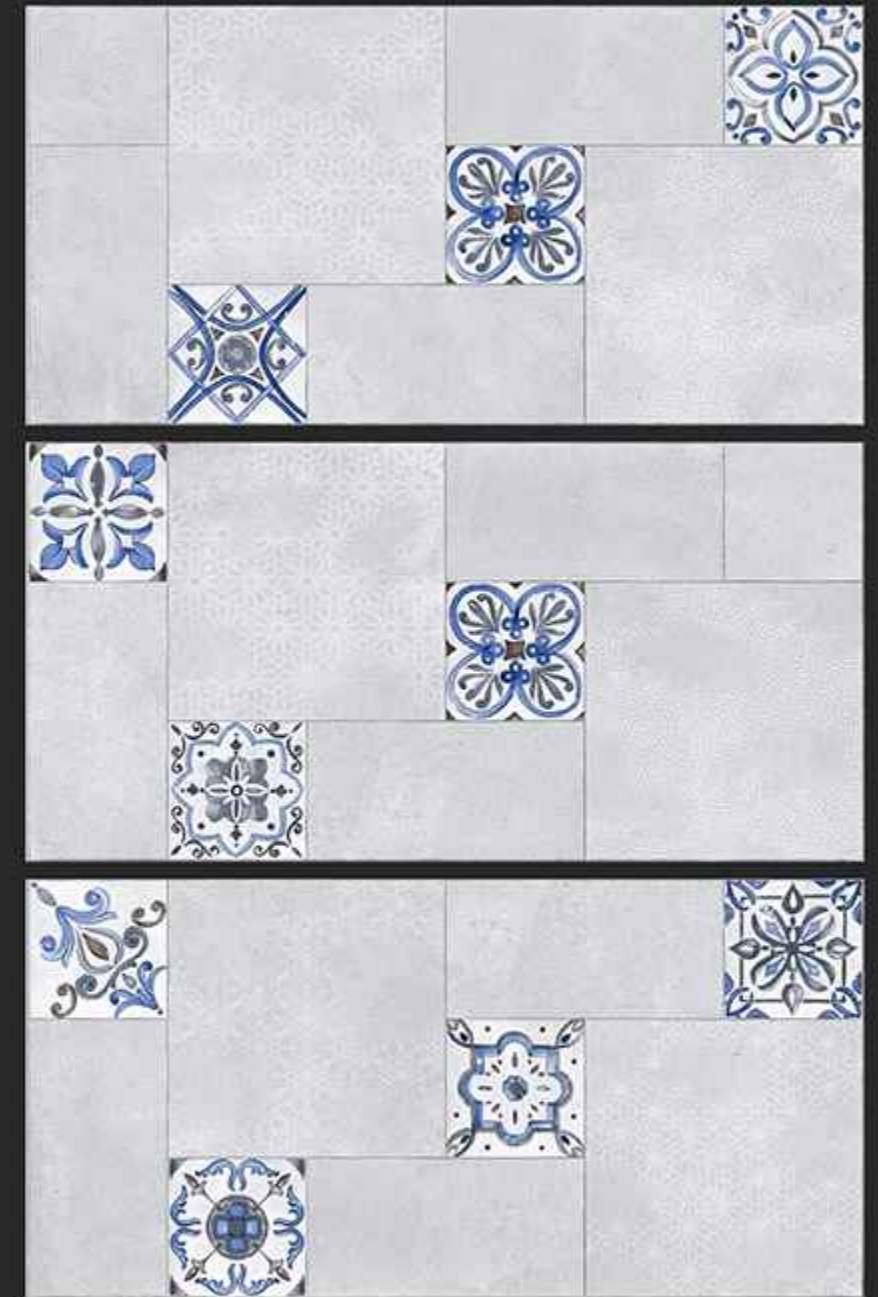

ELVIA DECOR

STONE PUNCH

SIZE:
600x1200 mm

EFFECT:
PUNCH

FINISH:
MATT CARVING