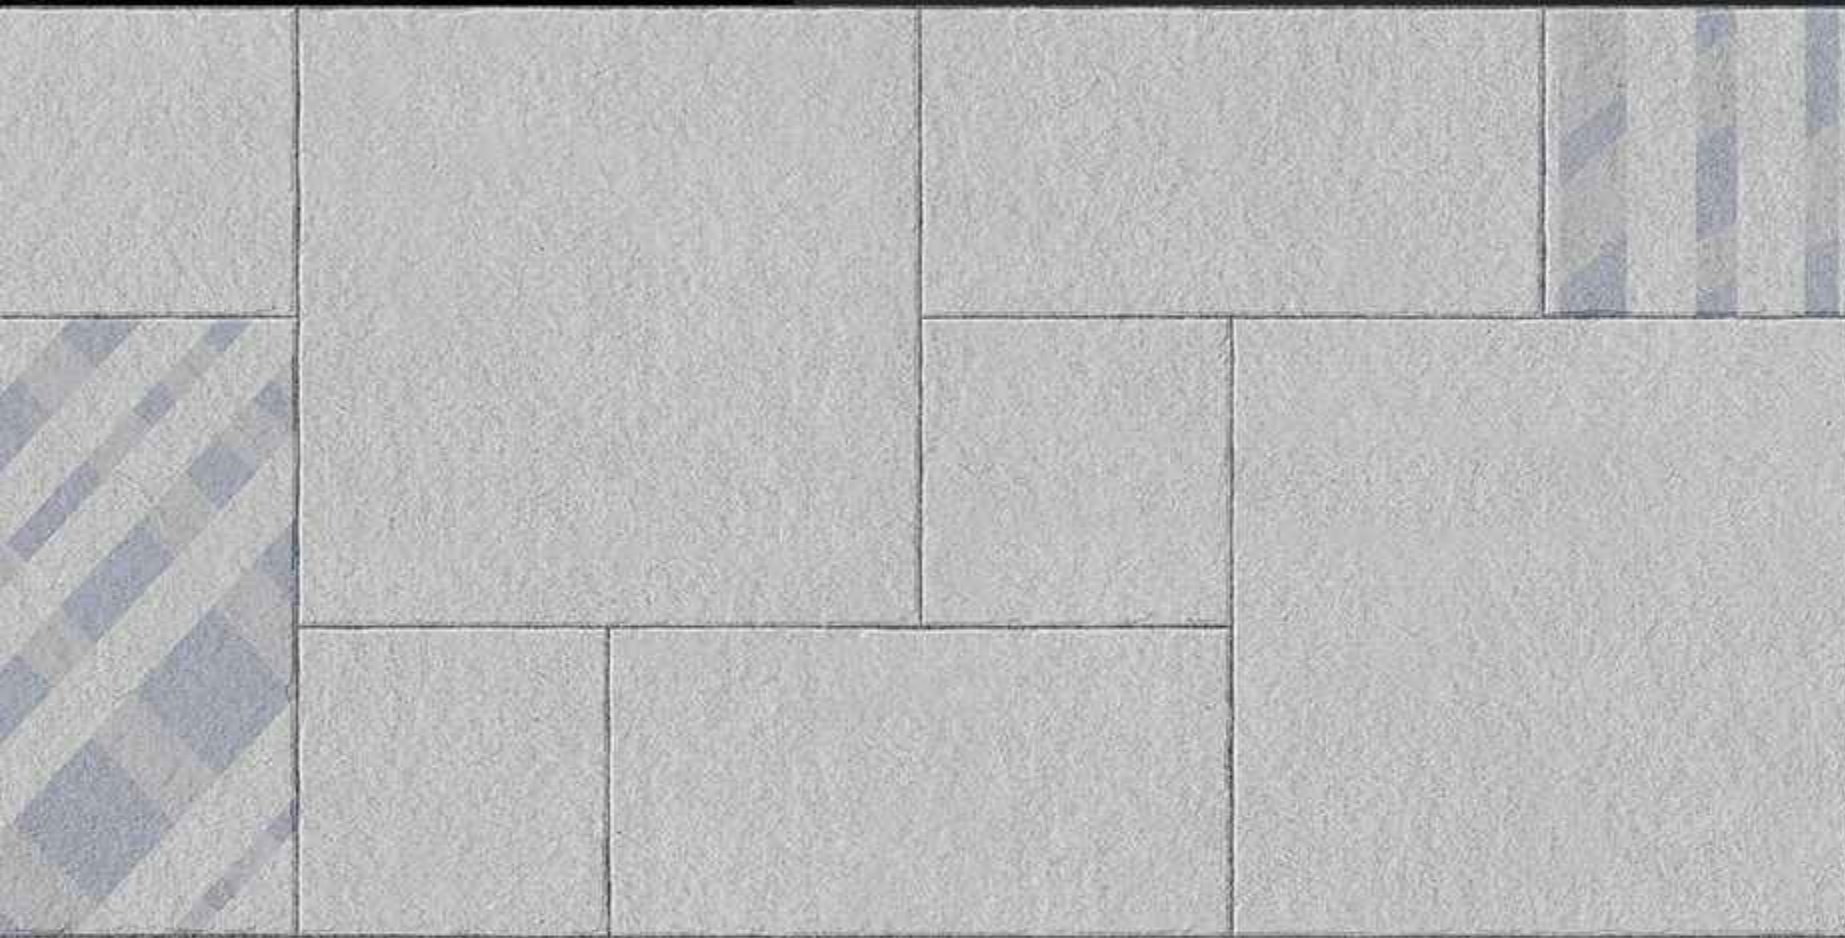

STONE PUNCH

SIZE:
600x1200 mm

EFFECT:
PUNCH

FINISH:
MATT CARVING

MARMO GREY DECOR

STONE PUNCH

SIZE:
600x1200 mm

EFFECT:
PUNCH