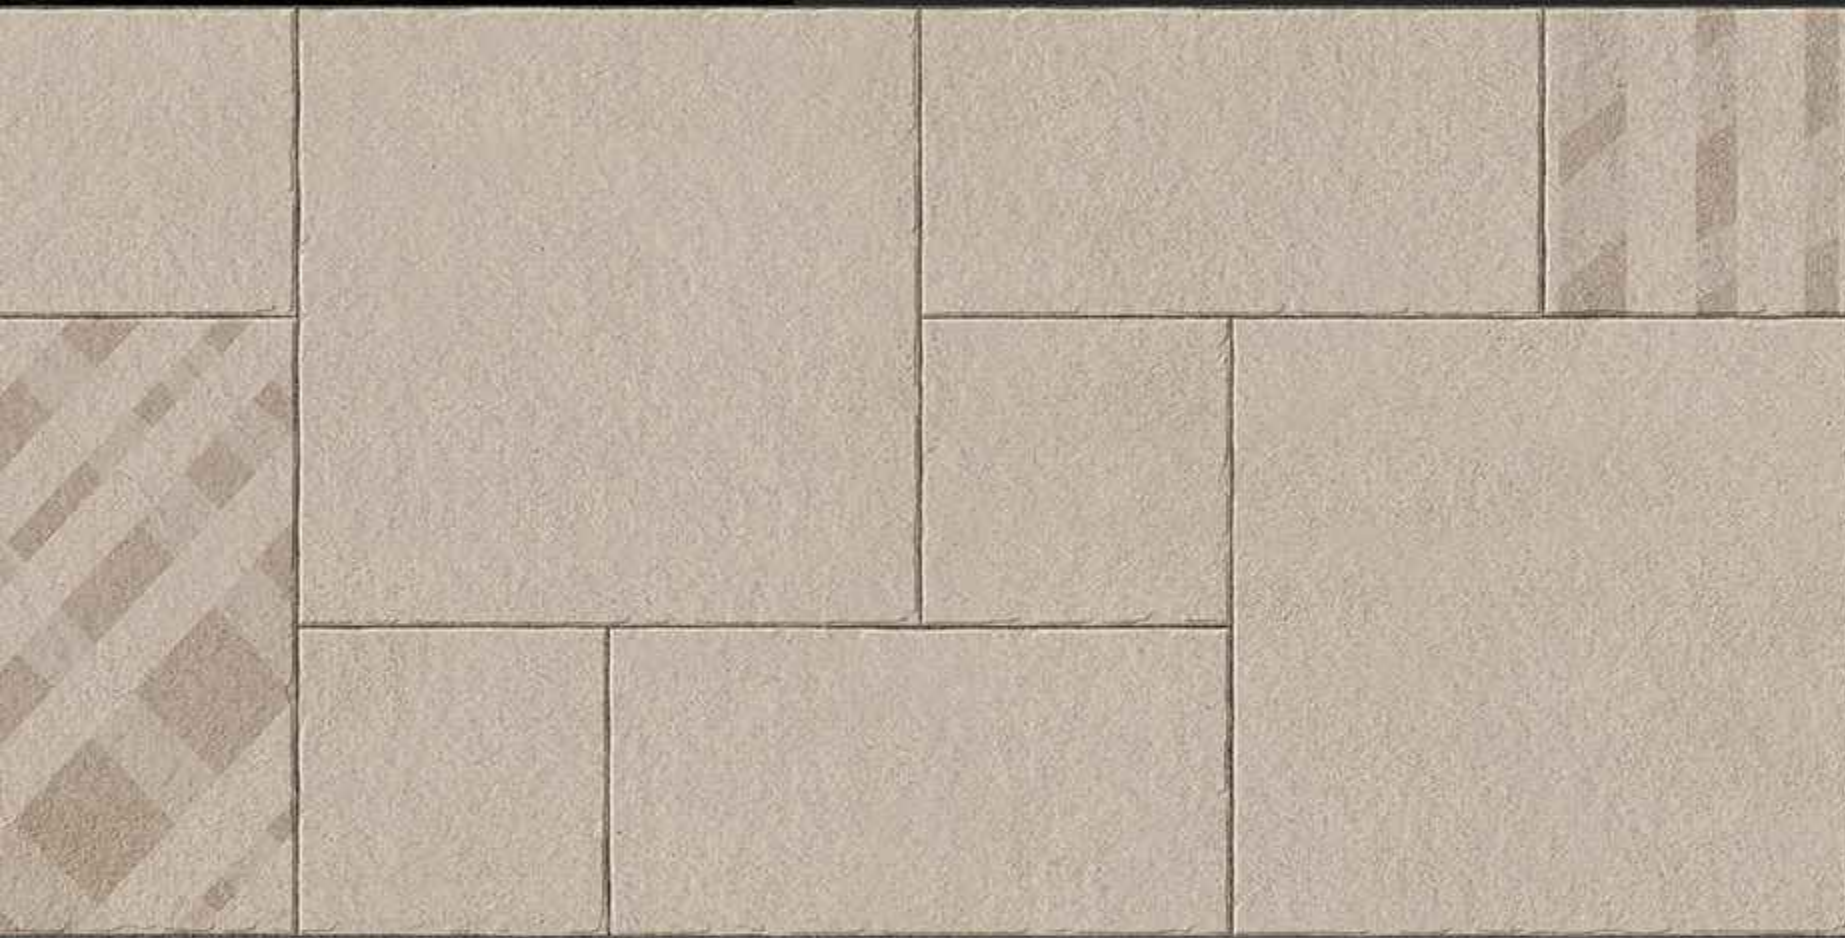

MARMO DECOR

STONE PUNCH

SIZE:
600x1200 mm

EFFECT:
PUNCH

FINISH:
MATT CARVING