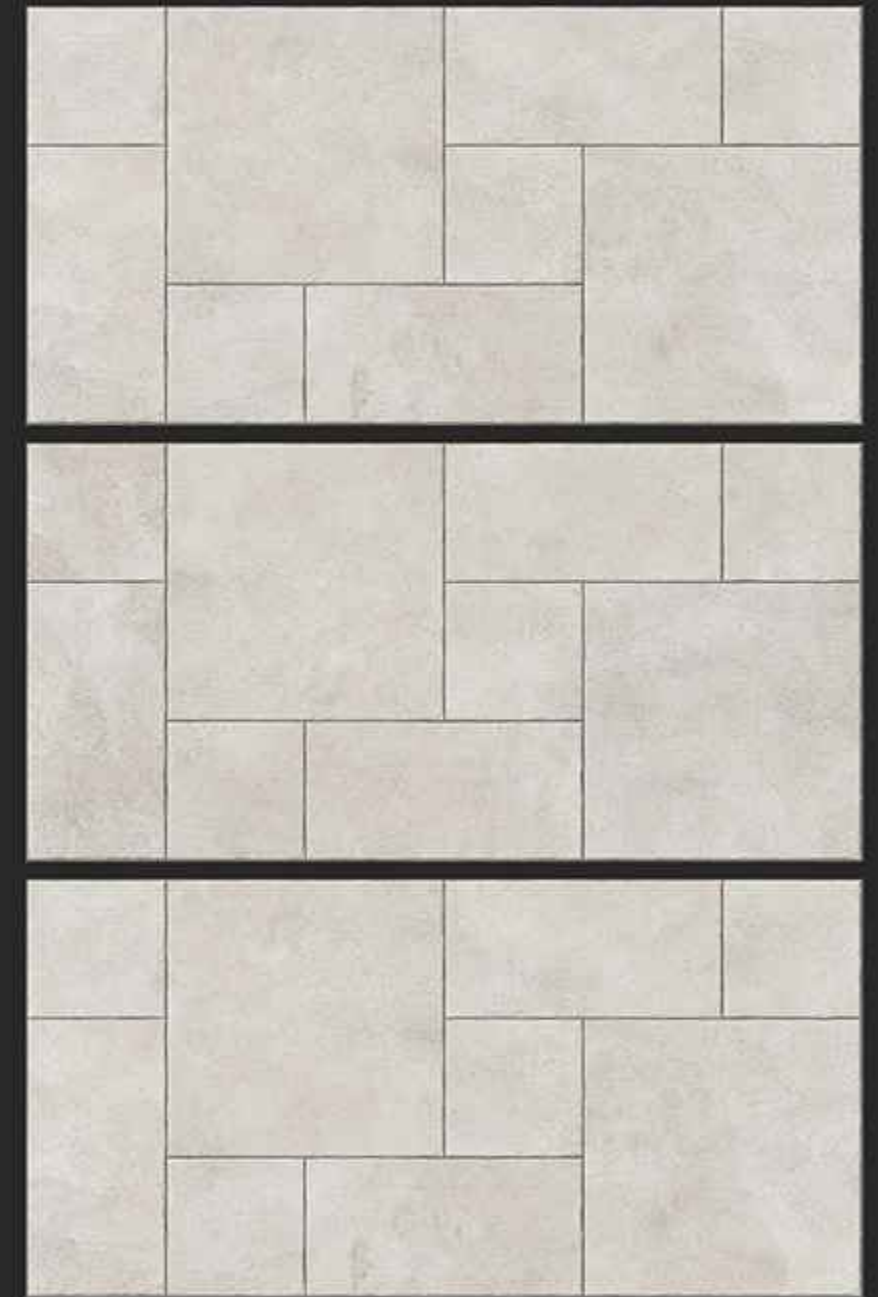

AMAZE DECOR

STONE PUNCH

SIZET:
600x1200 mm

EFFECT:
PUNCH

FINISH:
MATT CARVING

AMAZE WHITE

STONE PUNCH

SIZE:
600x1200 mm