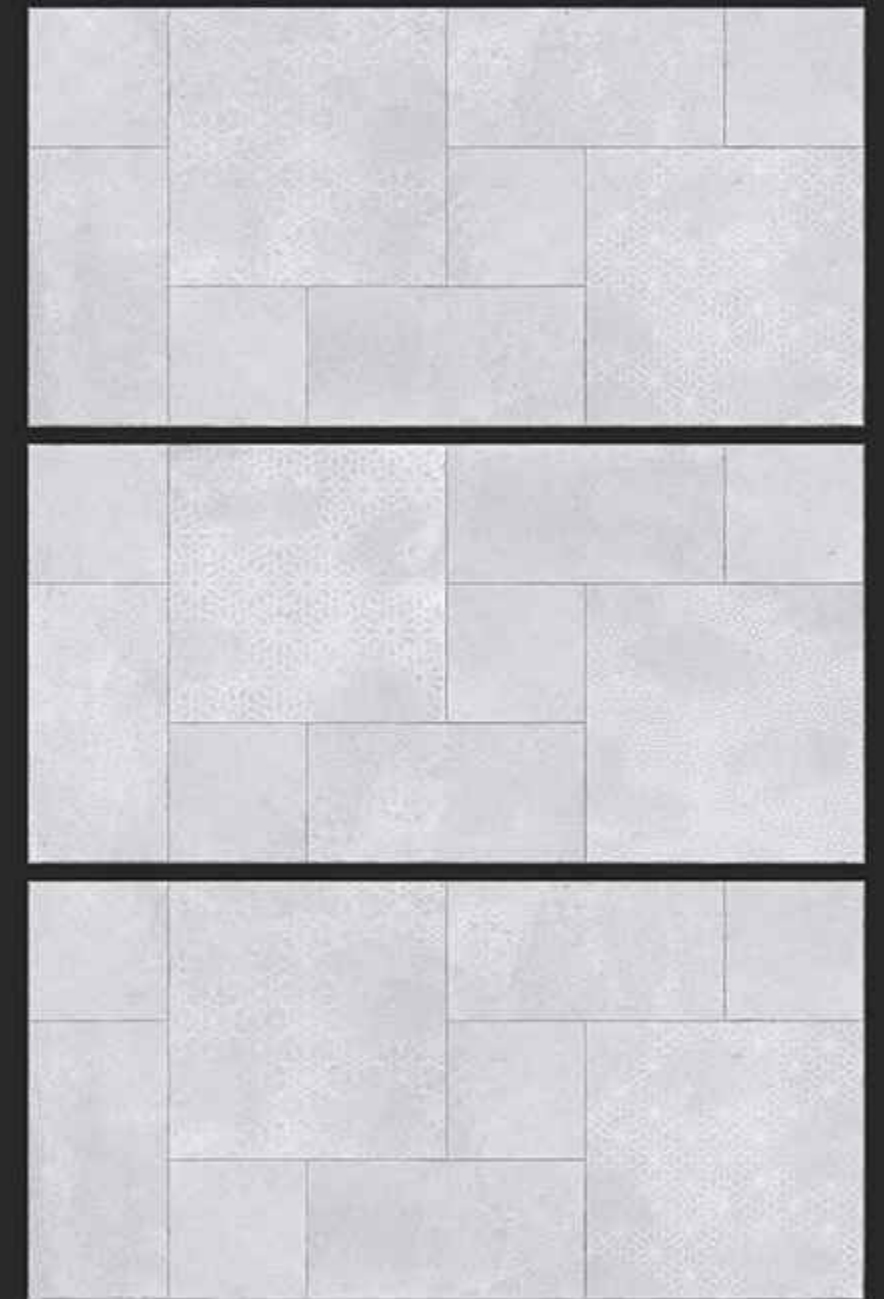

EFFECT:
PUNCH

FINISH:
MATT CARVING

ELVIA DECOR

STONE PUNCH

SIZE:
600x1200 mm

EFFECT:
PUNCH

FINISH:
MATT CARVING

ELVIA BIANCO