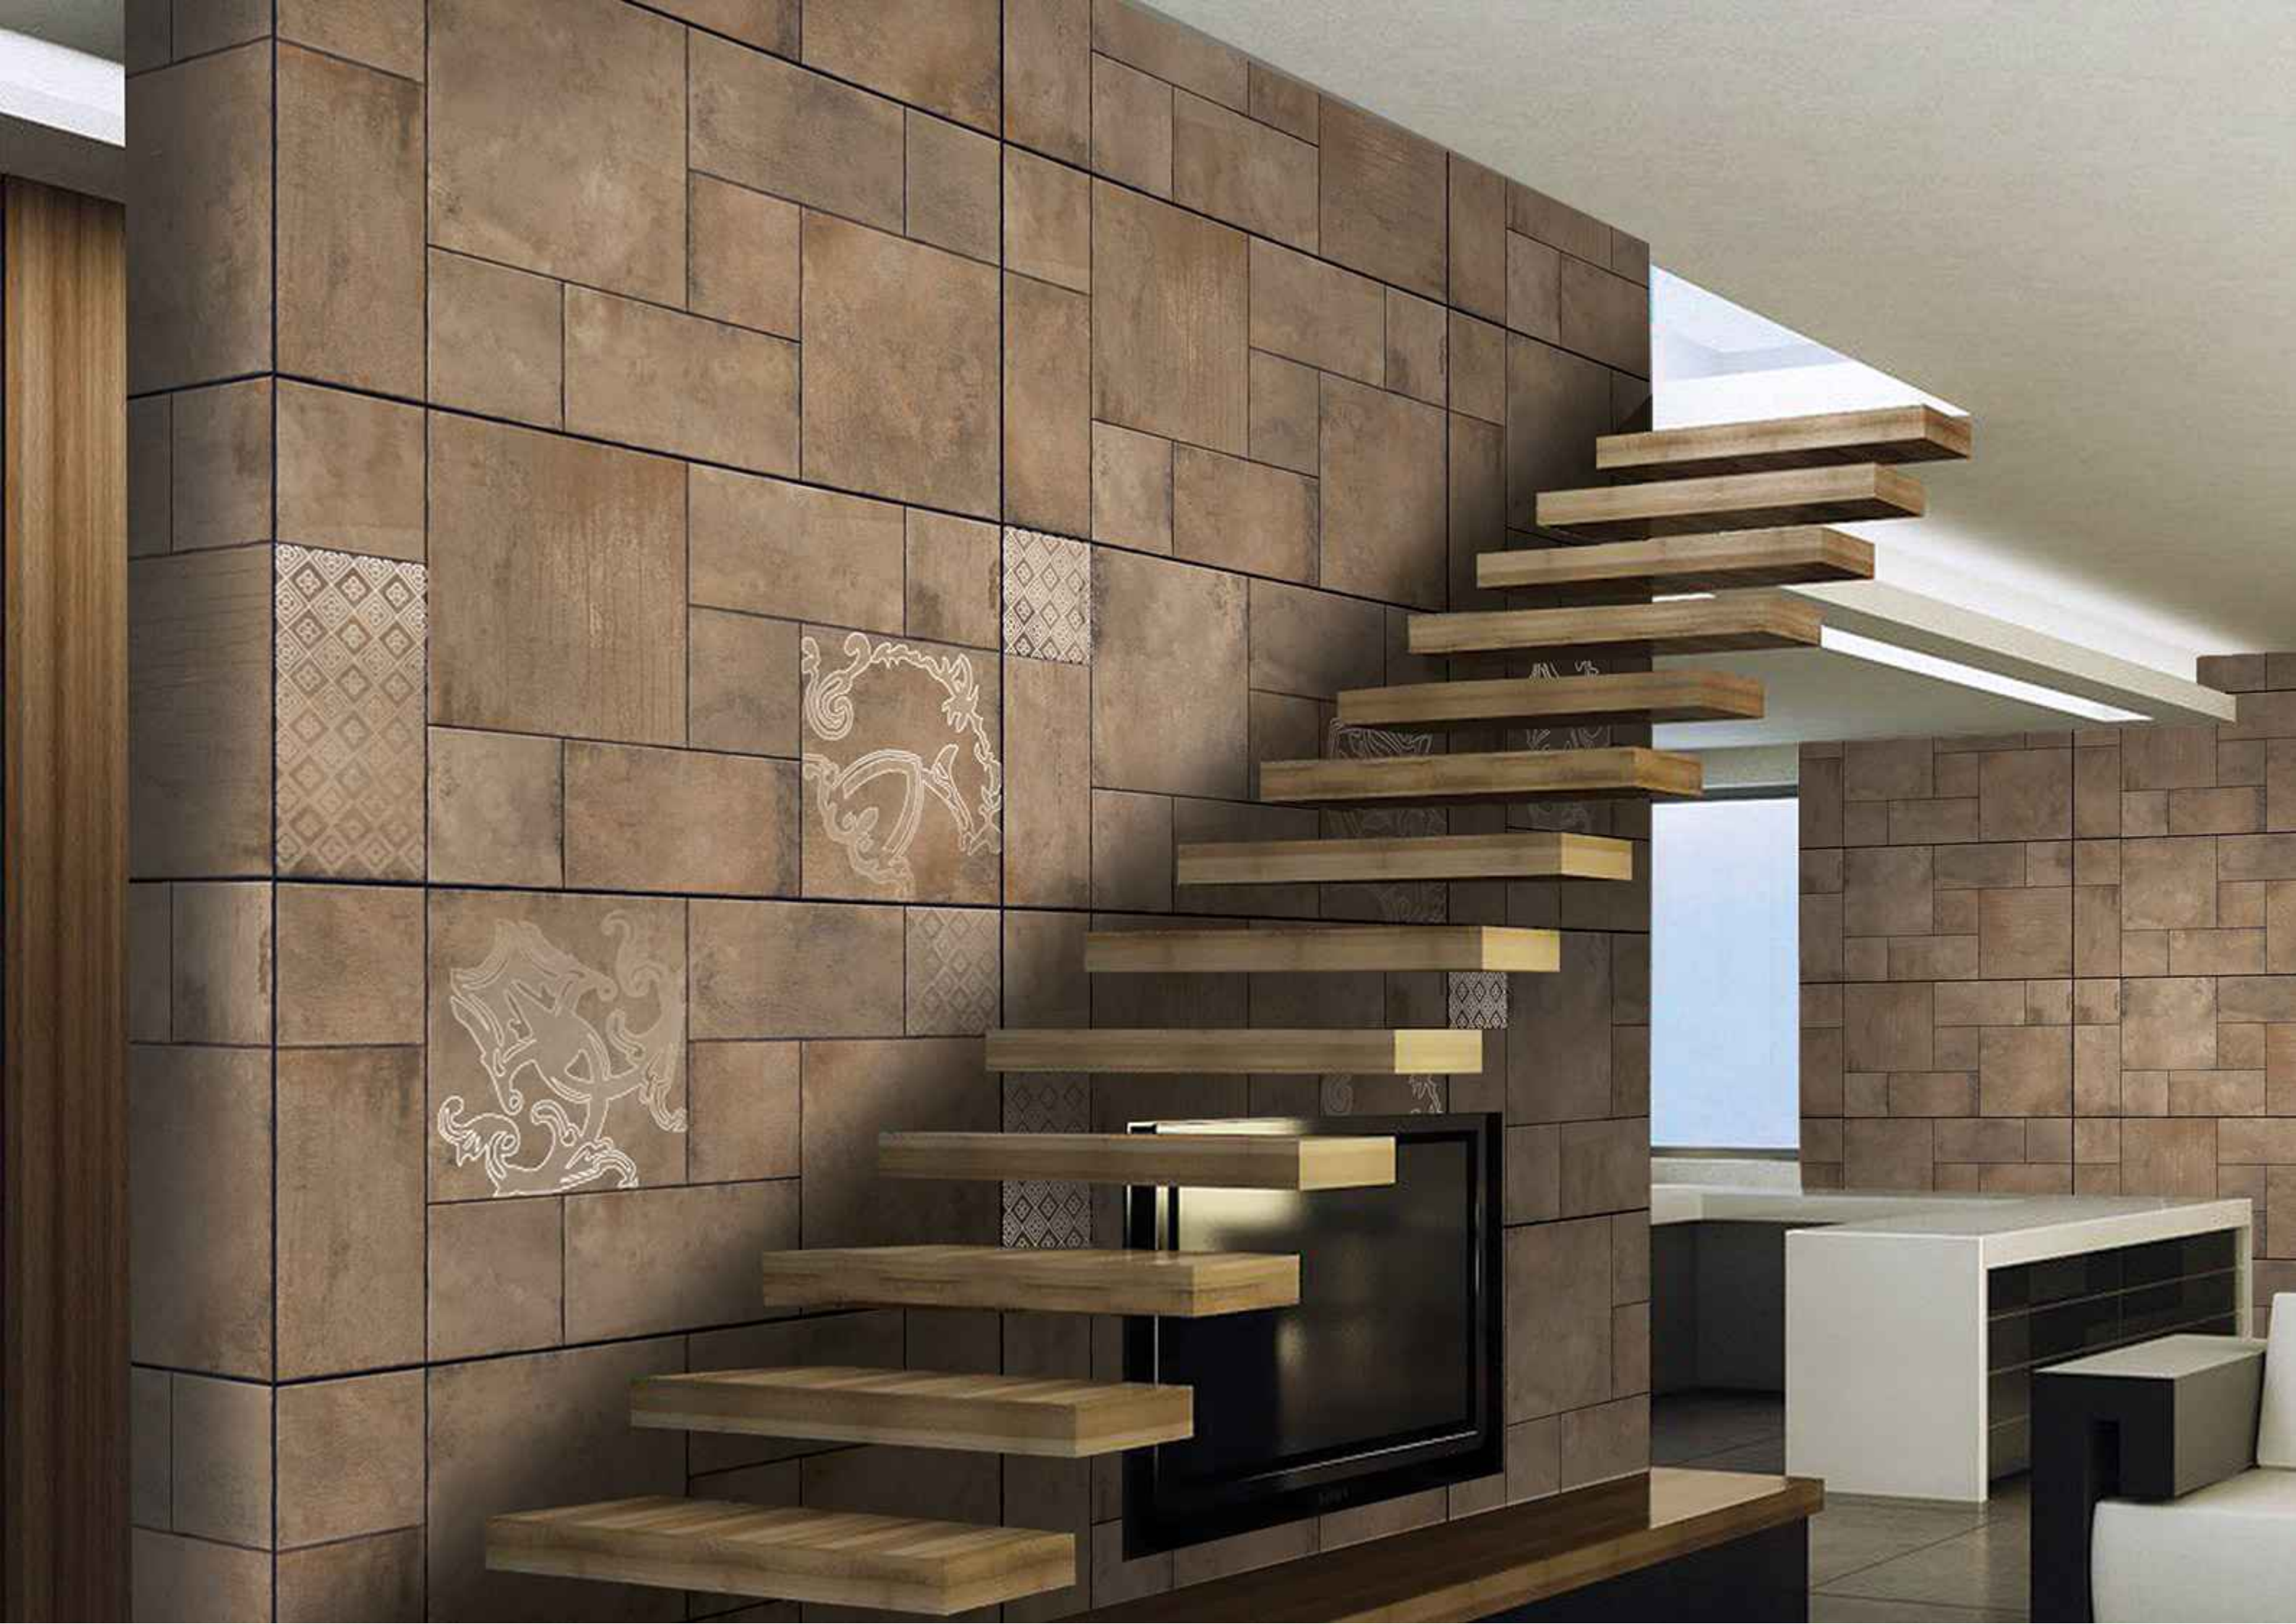

SIZE:
600x1200 mm

EFFECT:
PUNCH

FINISH:
MATT CARVING

ROMAN DECOR

STONE PUNCH

SIZE:
600x1200 mm

EFFECT:
PUNCH

FINISH:
MATT CARVING

ROMAN BROWN

STONE PUNCH

SIZET:
600x1200 mm

EFFECT:
PUNCH

FINISH:
MATT CARVING

ROMAN GREY DECOR

STONE PUNCH

SIZET:
600x1200 mm