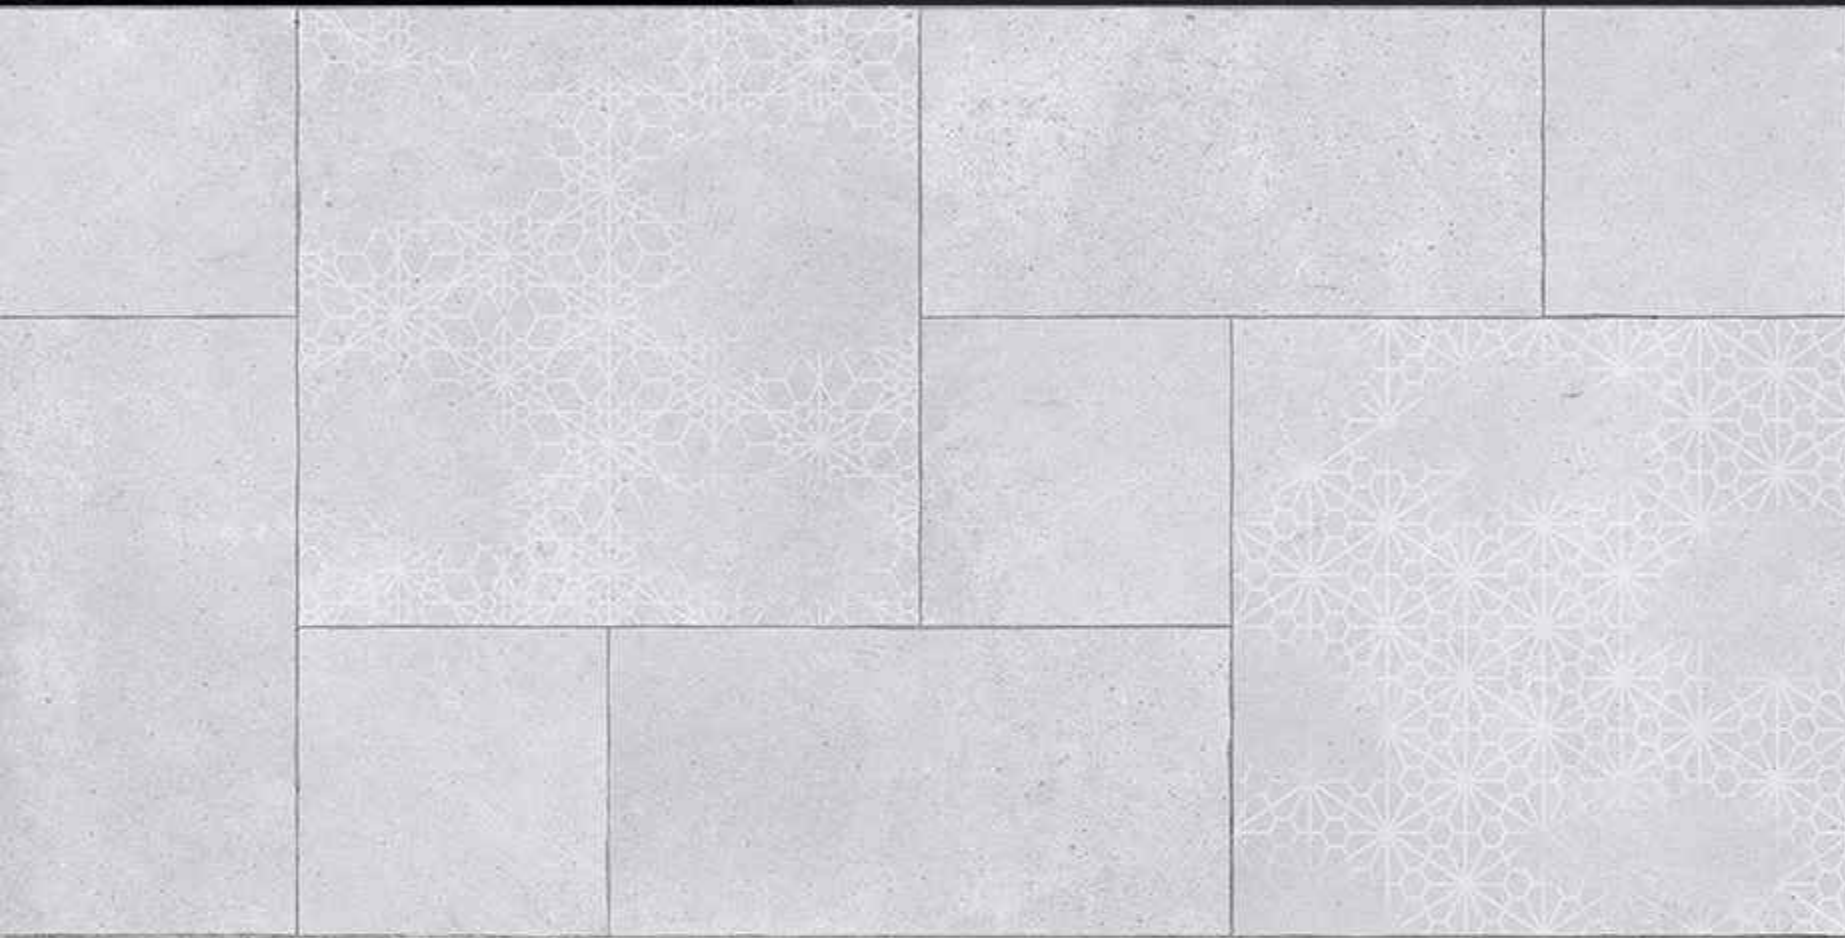

EFFECT:
PUNCH

FINISH:
MATT CARVING

ELVIA DECOR

STONE PUNCH

SIZE:
600x1200 mm

EFFECT:
PUNCH

FINISH:
MATT CARVING

ELVIA BIANCO