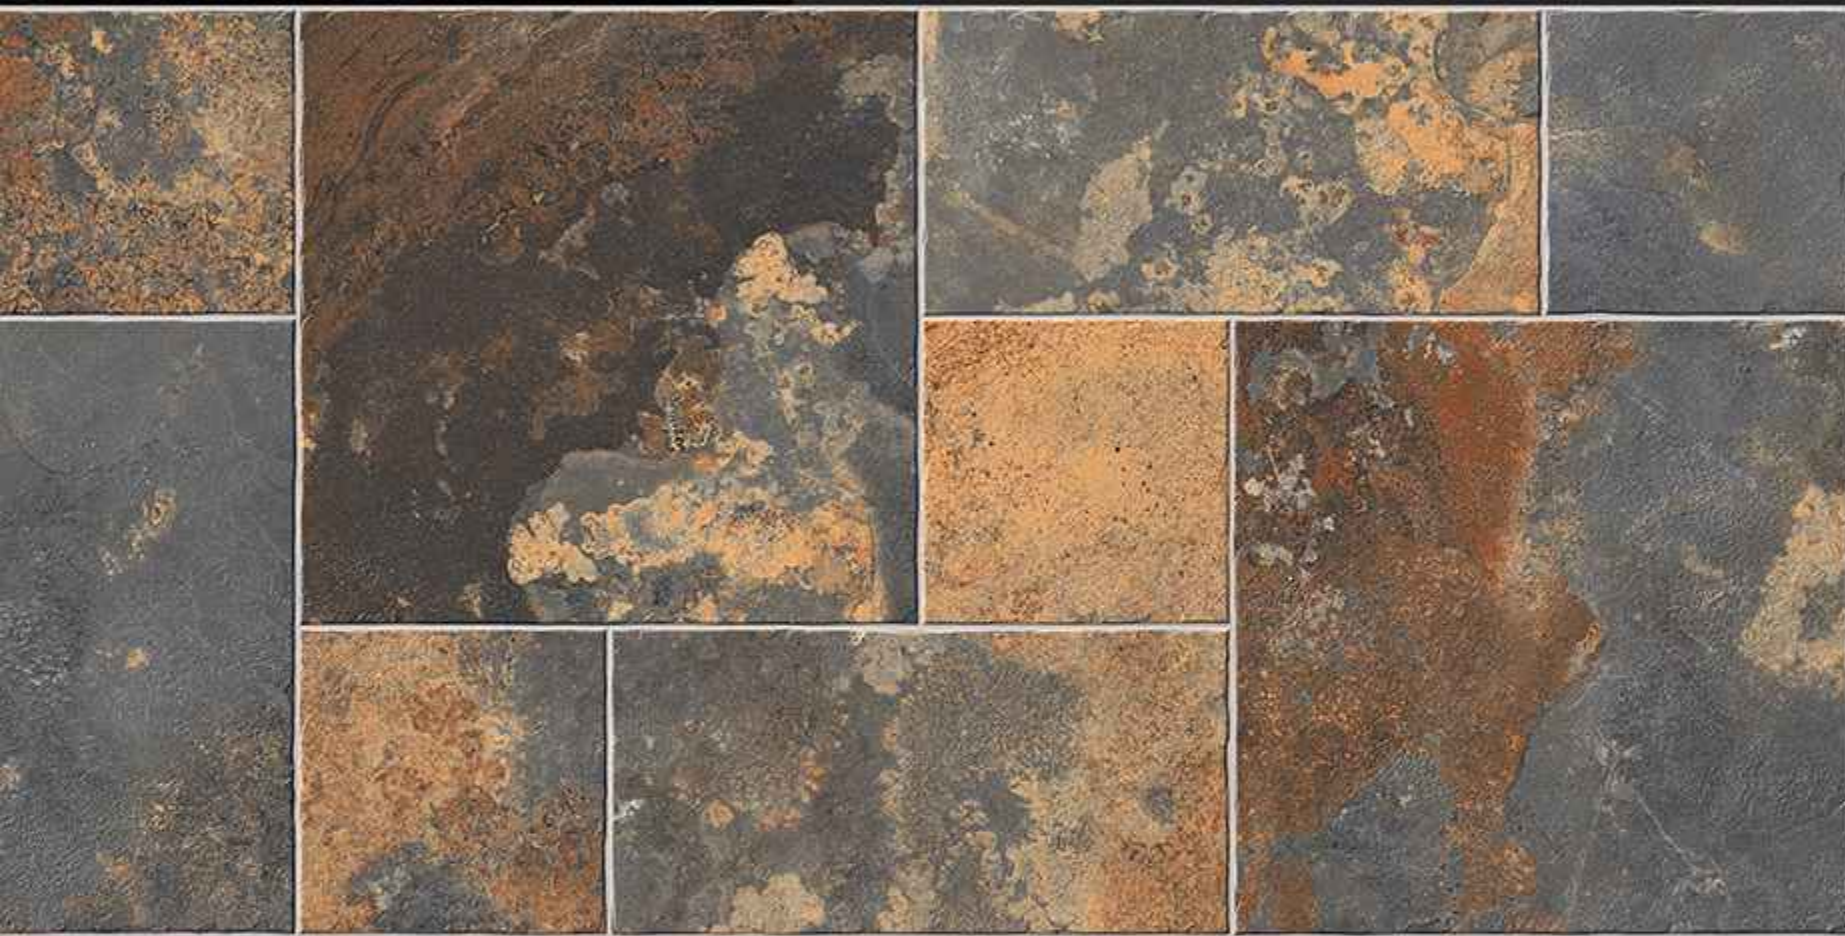

LEVIN BEIGE

STONE PUNCH

SIZET:
600x1200 mm

EFFECT:
PUNCH

FINISH:
MATT CARVING

LEVIN MULTY

STONE PUNCH

SIZET:
600x1200 mm