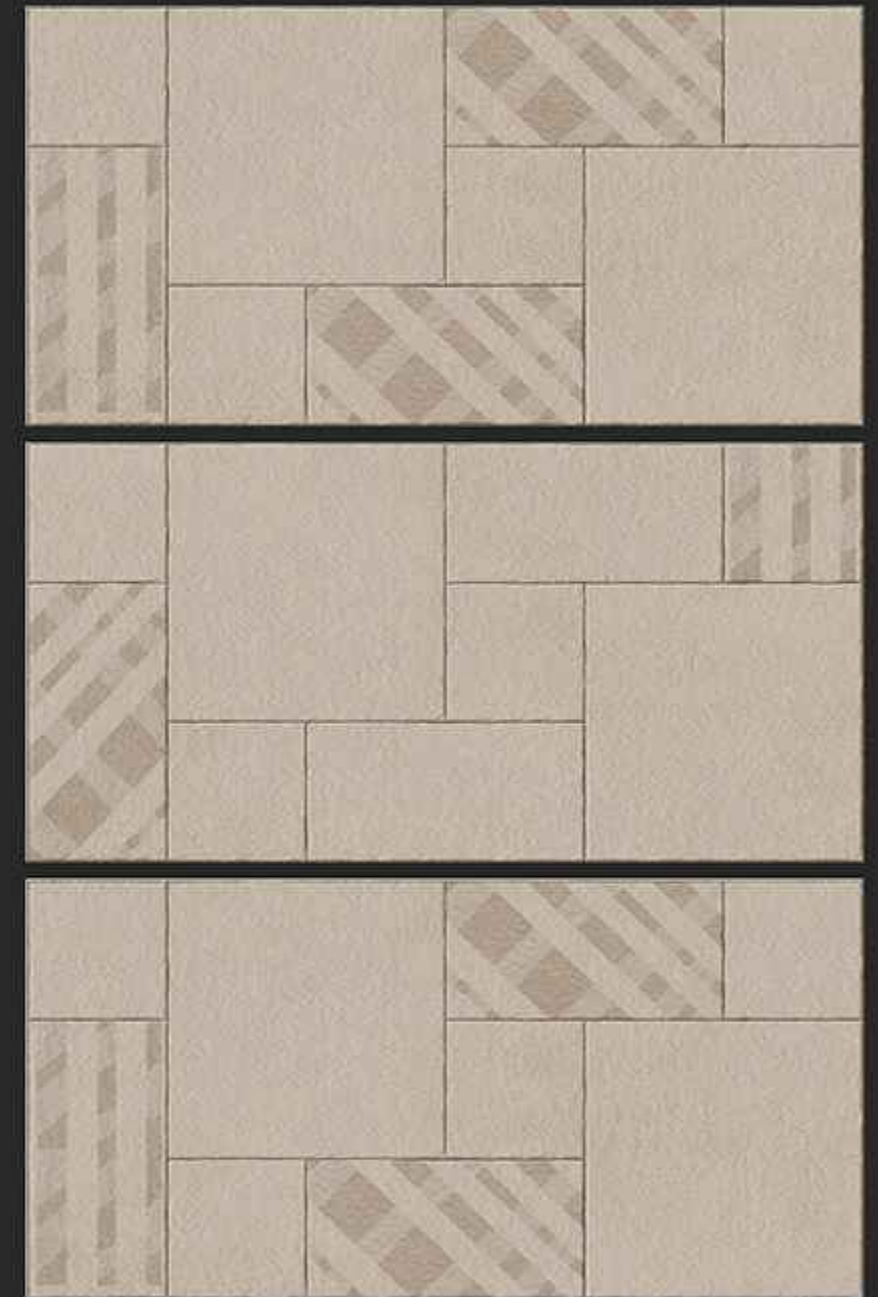

MARMO DECOR

STONE PUNCH

SIZE:
600x1200 mm

EFFECT:
PUNCH

FINISH:
MATT CARVING