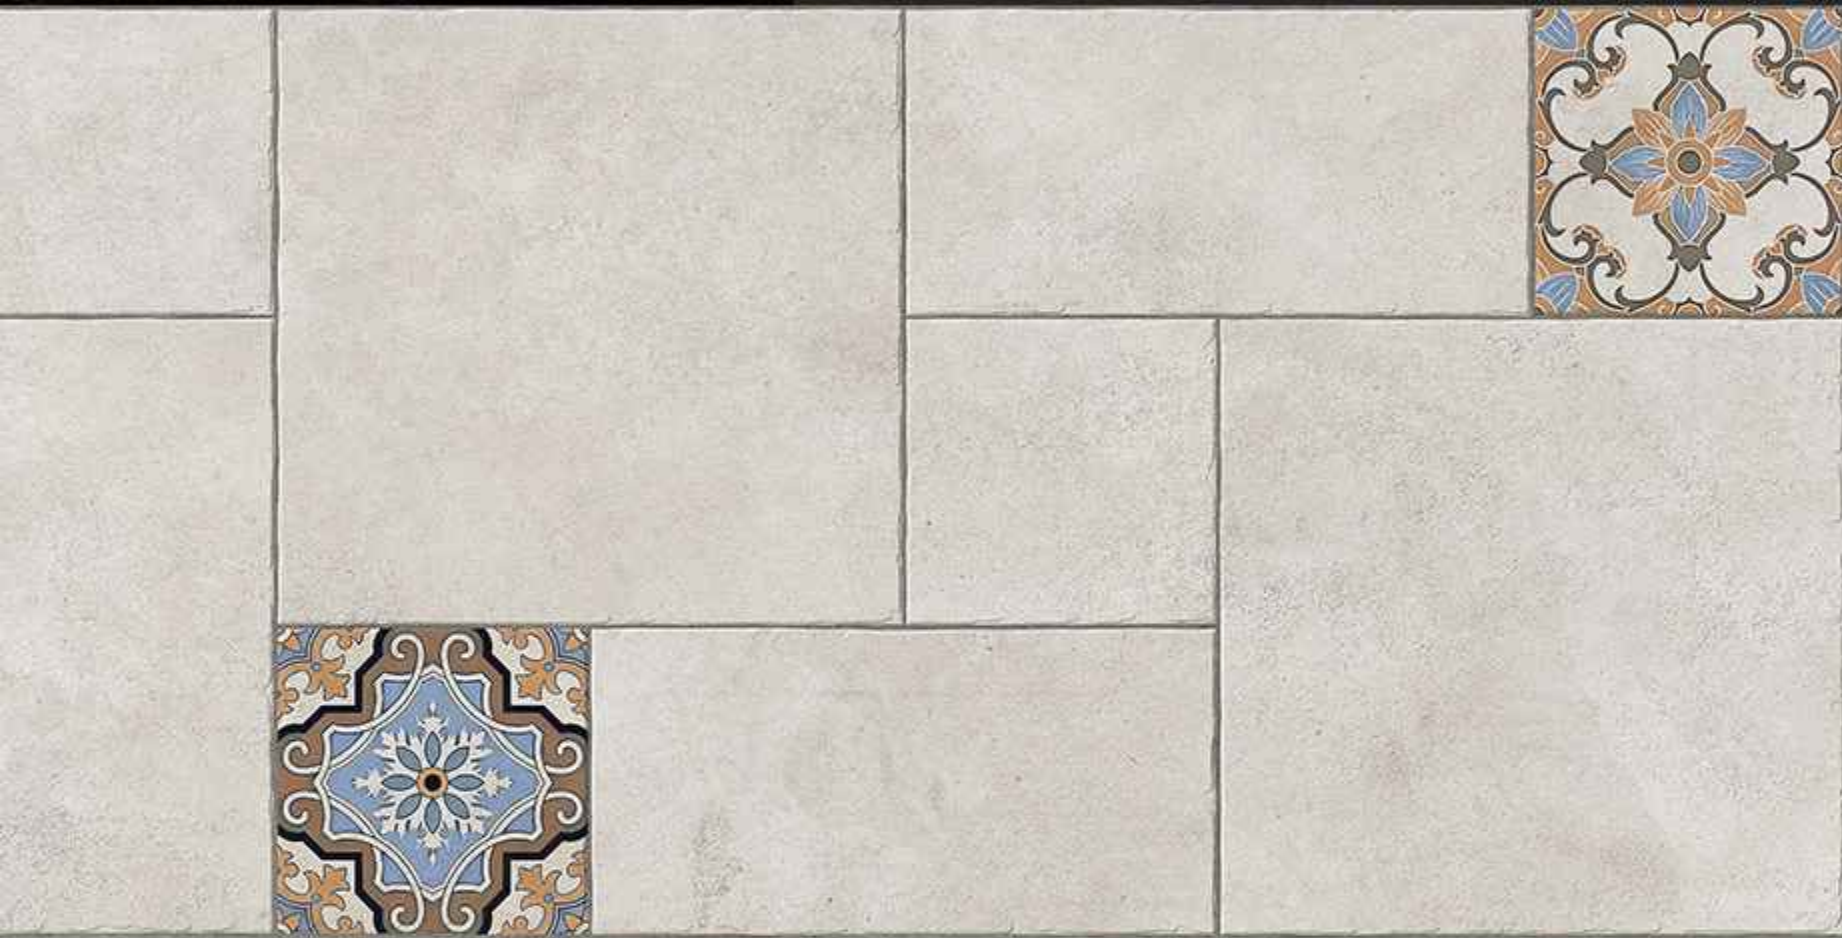

AMAZE DECOR

STONE PUNCH

SIZET:
600x1200 mm

EFFECT:
PUNCH

FINISH:
MATT CARVING