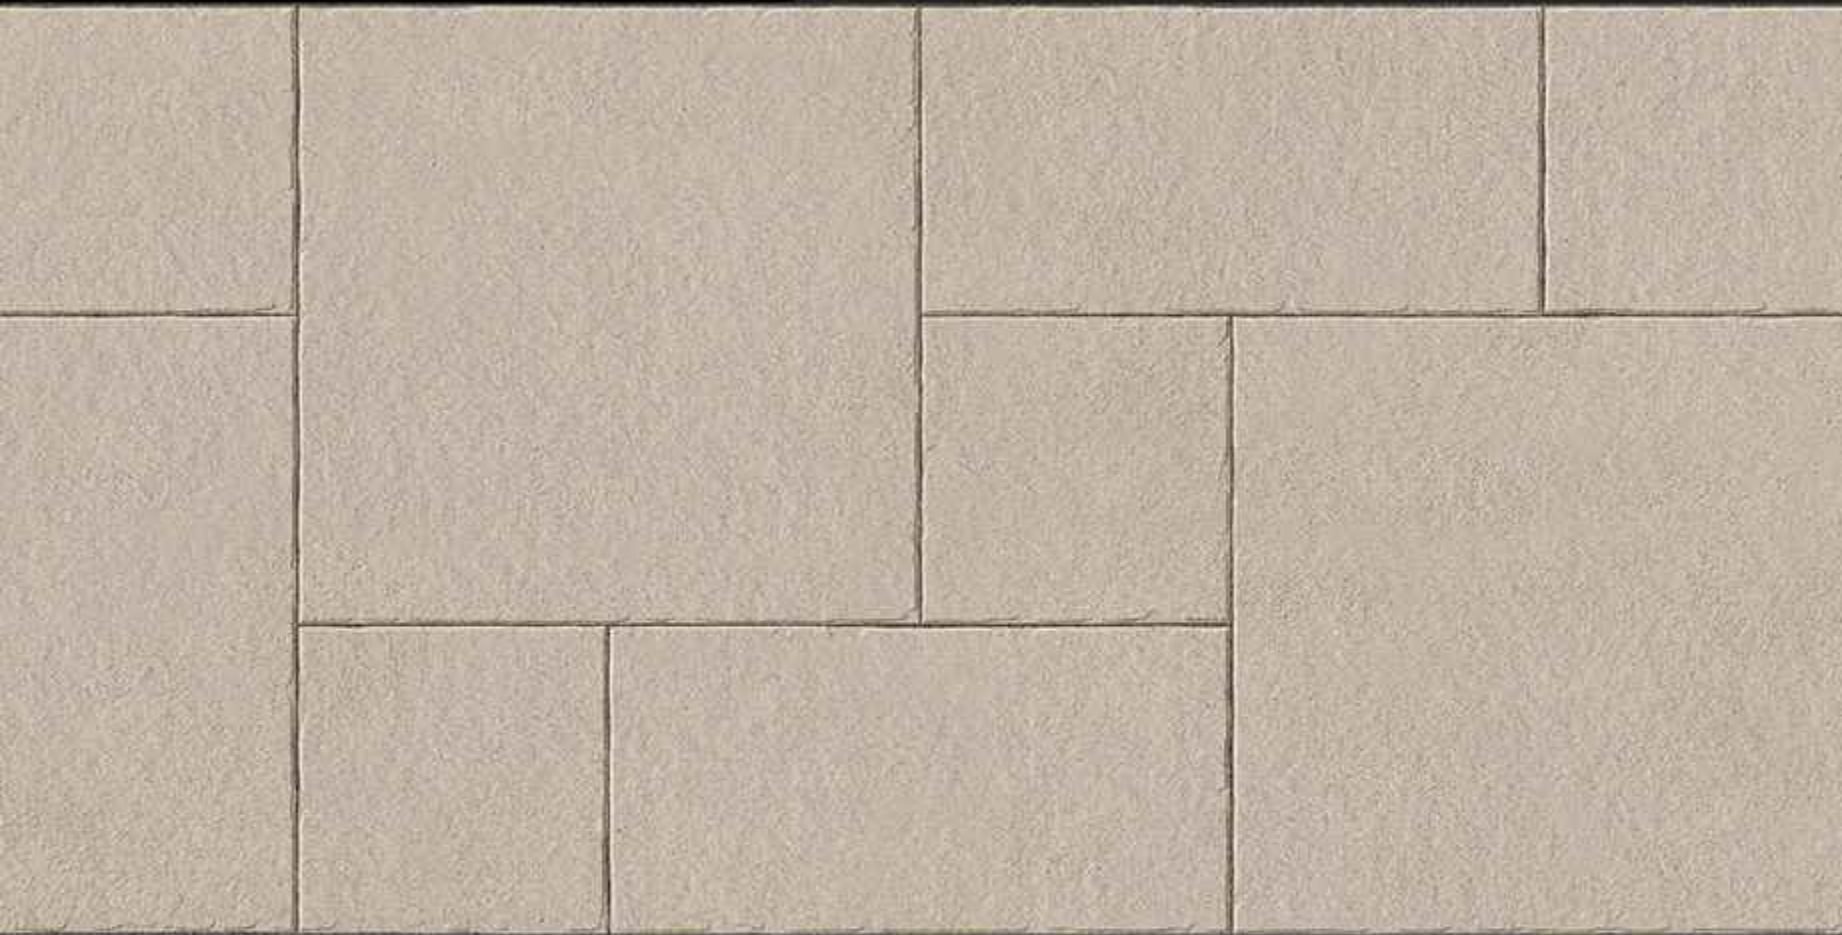

EFFECT:
PUNCH

FINISH:
MATT CARVING

MARMO DECOR

STONE PUNCH

SIZE:
600x1200 mm

EFFECT:
PUNCH

FINISH:
MATT CARVING

MARMO BAIGE