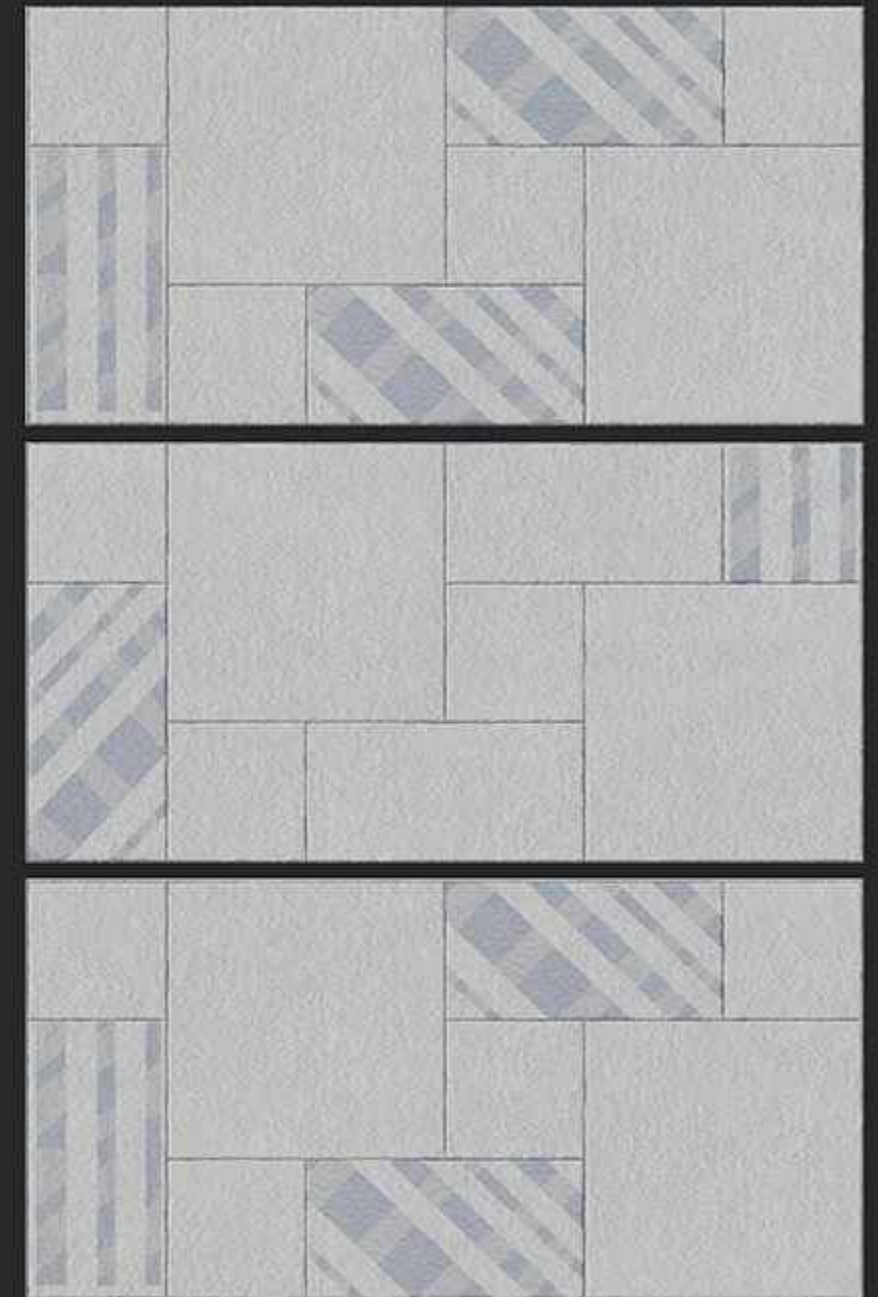

STONE PUNCH

SIZE:
600x1200 mm

EFFECT:
PUNCH

FINISH:
MATT CARVING

MARMO GREY DECOR

STONE PUNCH

SIZE:
600x1200 mm

EFFECT:
PUNCH