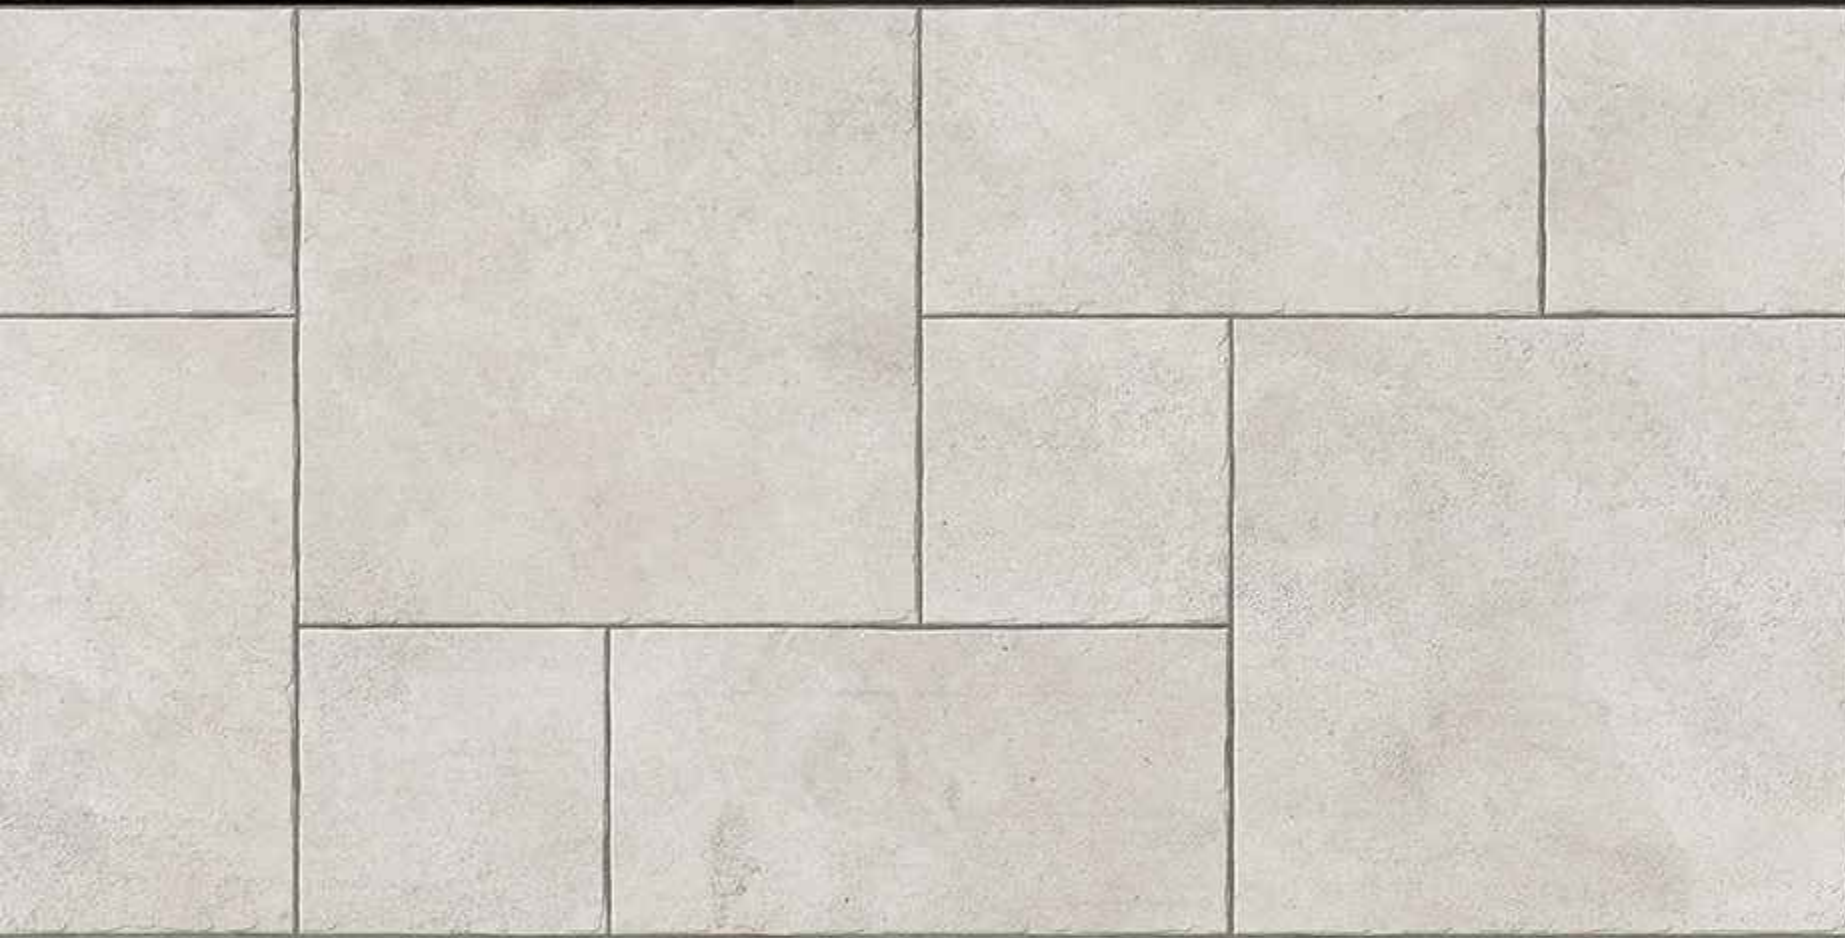

AMAZE WHITE

STONE PUNCH

SIZE:
600x1200 mm

EFFECT:
PUNCH

FINISH:
MATT CARVING